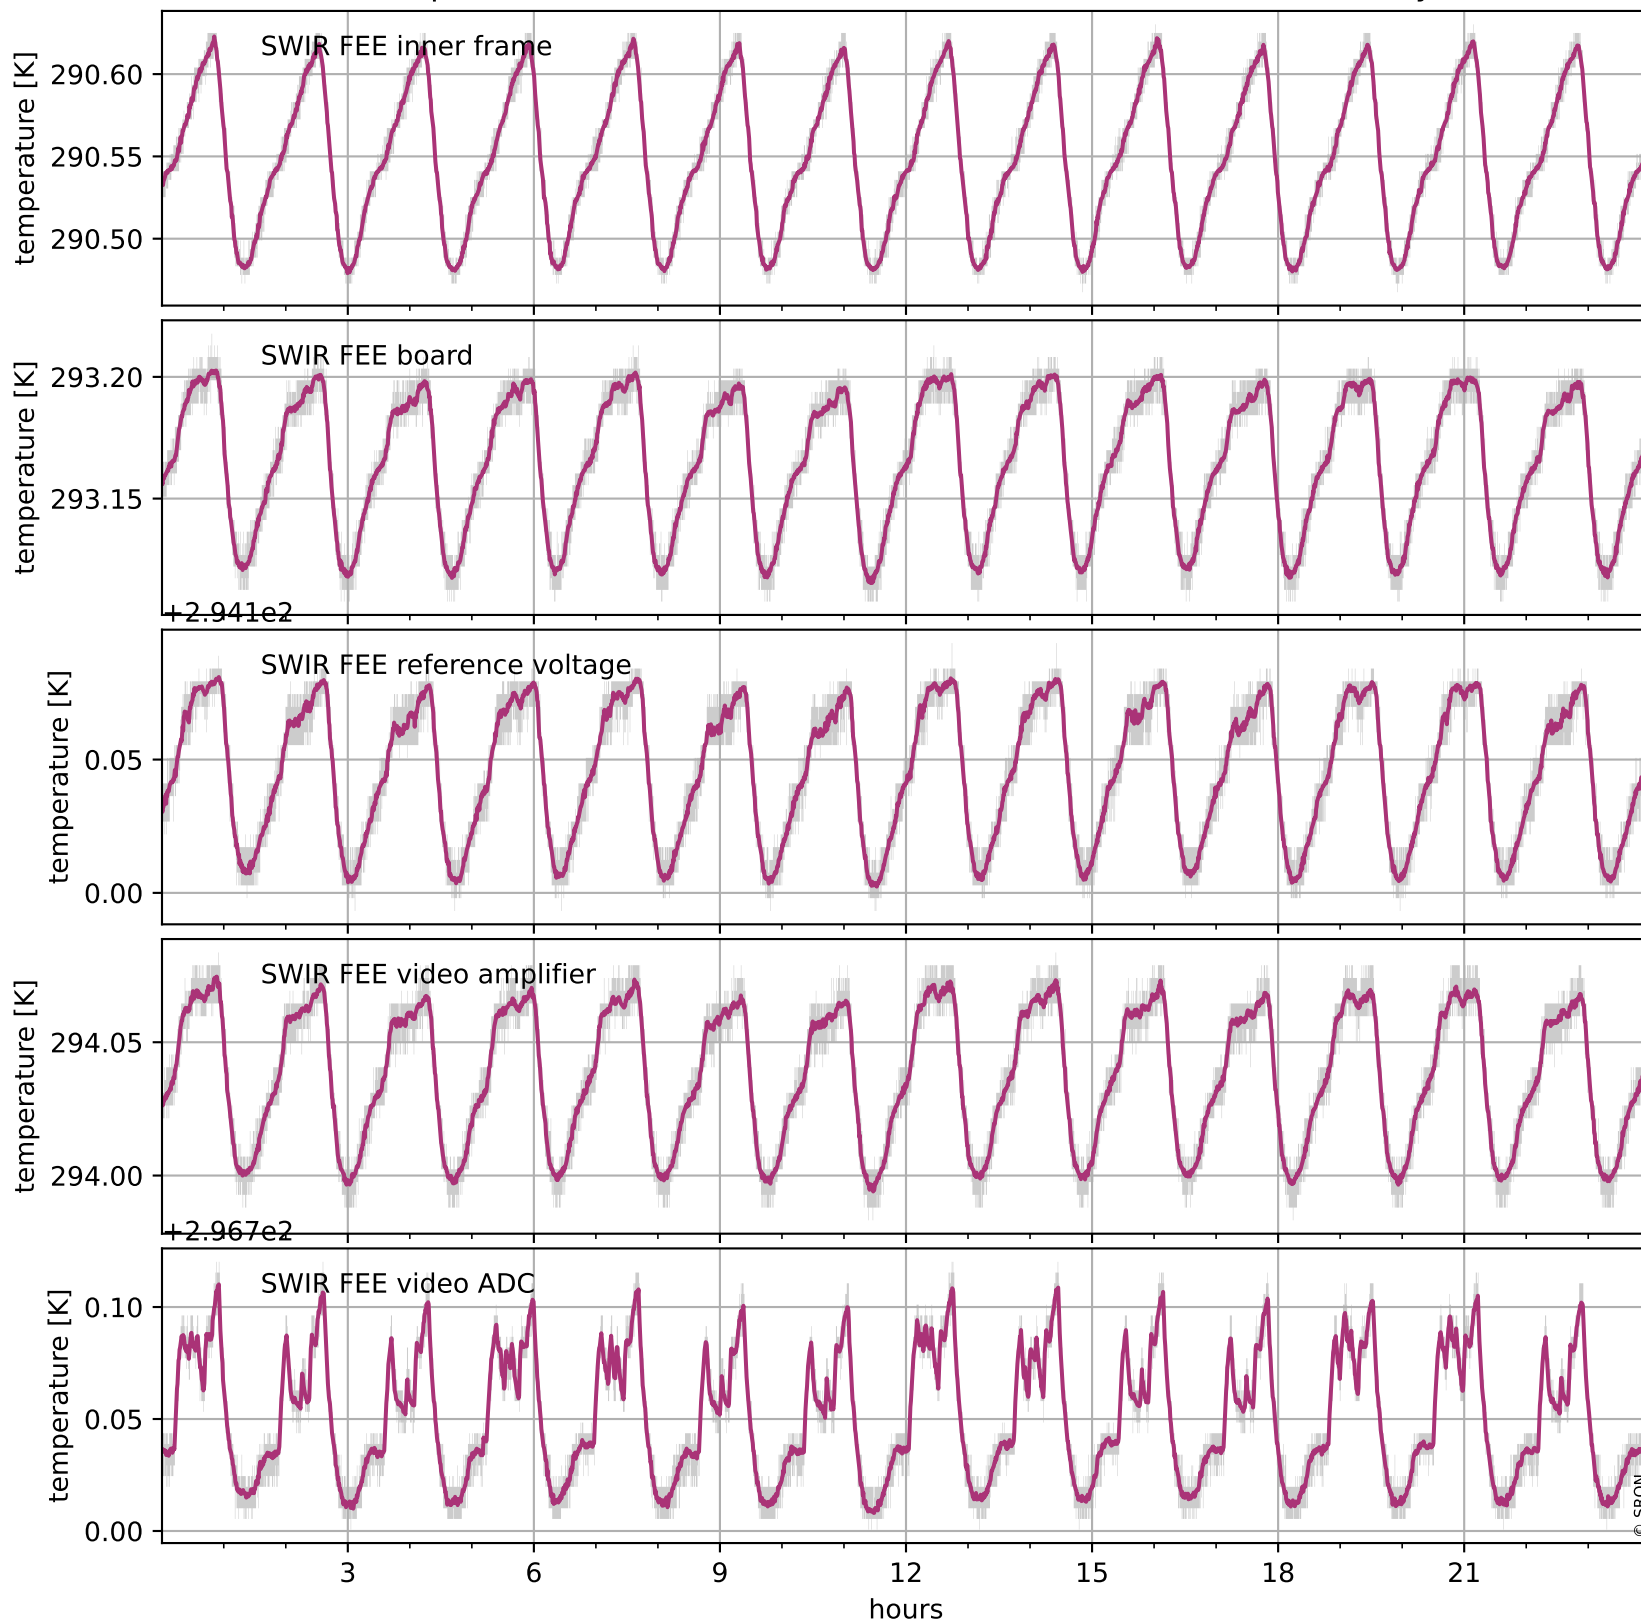

Tropomi SWIR housekeeping data

orbits: [31931, 31944]
coverage: 2023-12-12 / 2023-12-13
created: 2023-12-13T05:21:03Z

Temperature of sensors relevant for SWIR (one day)

Tropomi SWIR housekeeping data

orbits: [31460, 31944]
coverage: 2023-11-08 / 2023-12-13
created: 2023-12-13T05:21:04Z

Temperature of sensors relevant for SWIR (five weeks)

Tropomi SWIR housekeeping data

orbits: [31931, 31944]
coverage: 2023-12-12 / 2023-12-13
created: 2023-12-13T05:21:04Z

Current and duty cycle of 3 heaters relevant for SWIR (one day)

Tropomi SWIR housekeeping data

orbits: [31460, 31944]
coverage: 2023-11-08 / 2023-12-13
created: 2023-12-13T05:21:04Z

Current and duty cycle of 3 heaters relevant for SWIR (five weeks)

Tropomi SWIR housekeeping data

orbits: [31931, 31944]
coverage: 2023-12-12 / 2023-12-13
created: 2023-12-13T05:21:05Z

Temperature of sensors at the SWIR front-end electronics (one day)

Tropomi SWIR housekeeping data

orbits: [31460, 31944]
coverage: 2023-11-08 / 2023-12-13
created: 2023-12-13T05:21:05Z