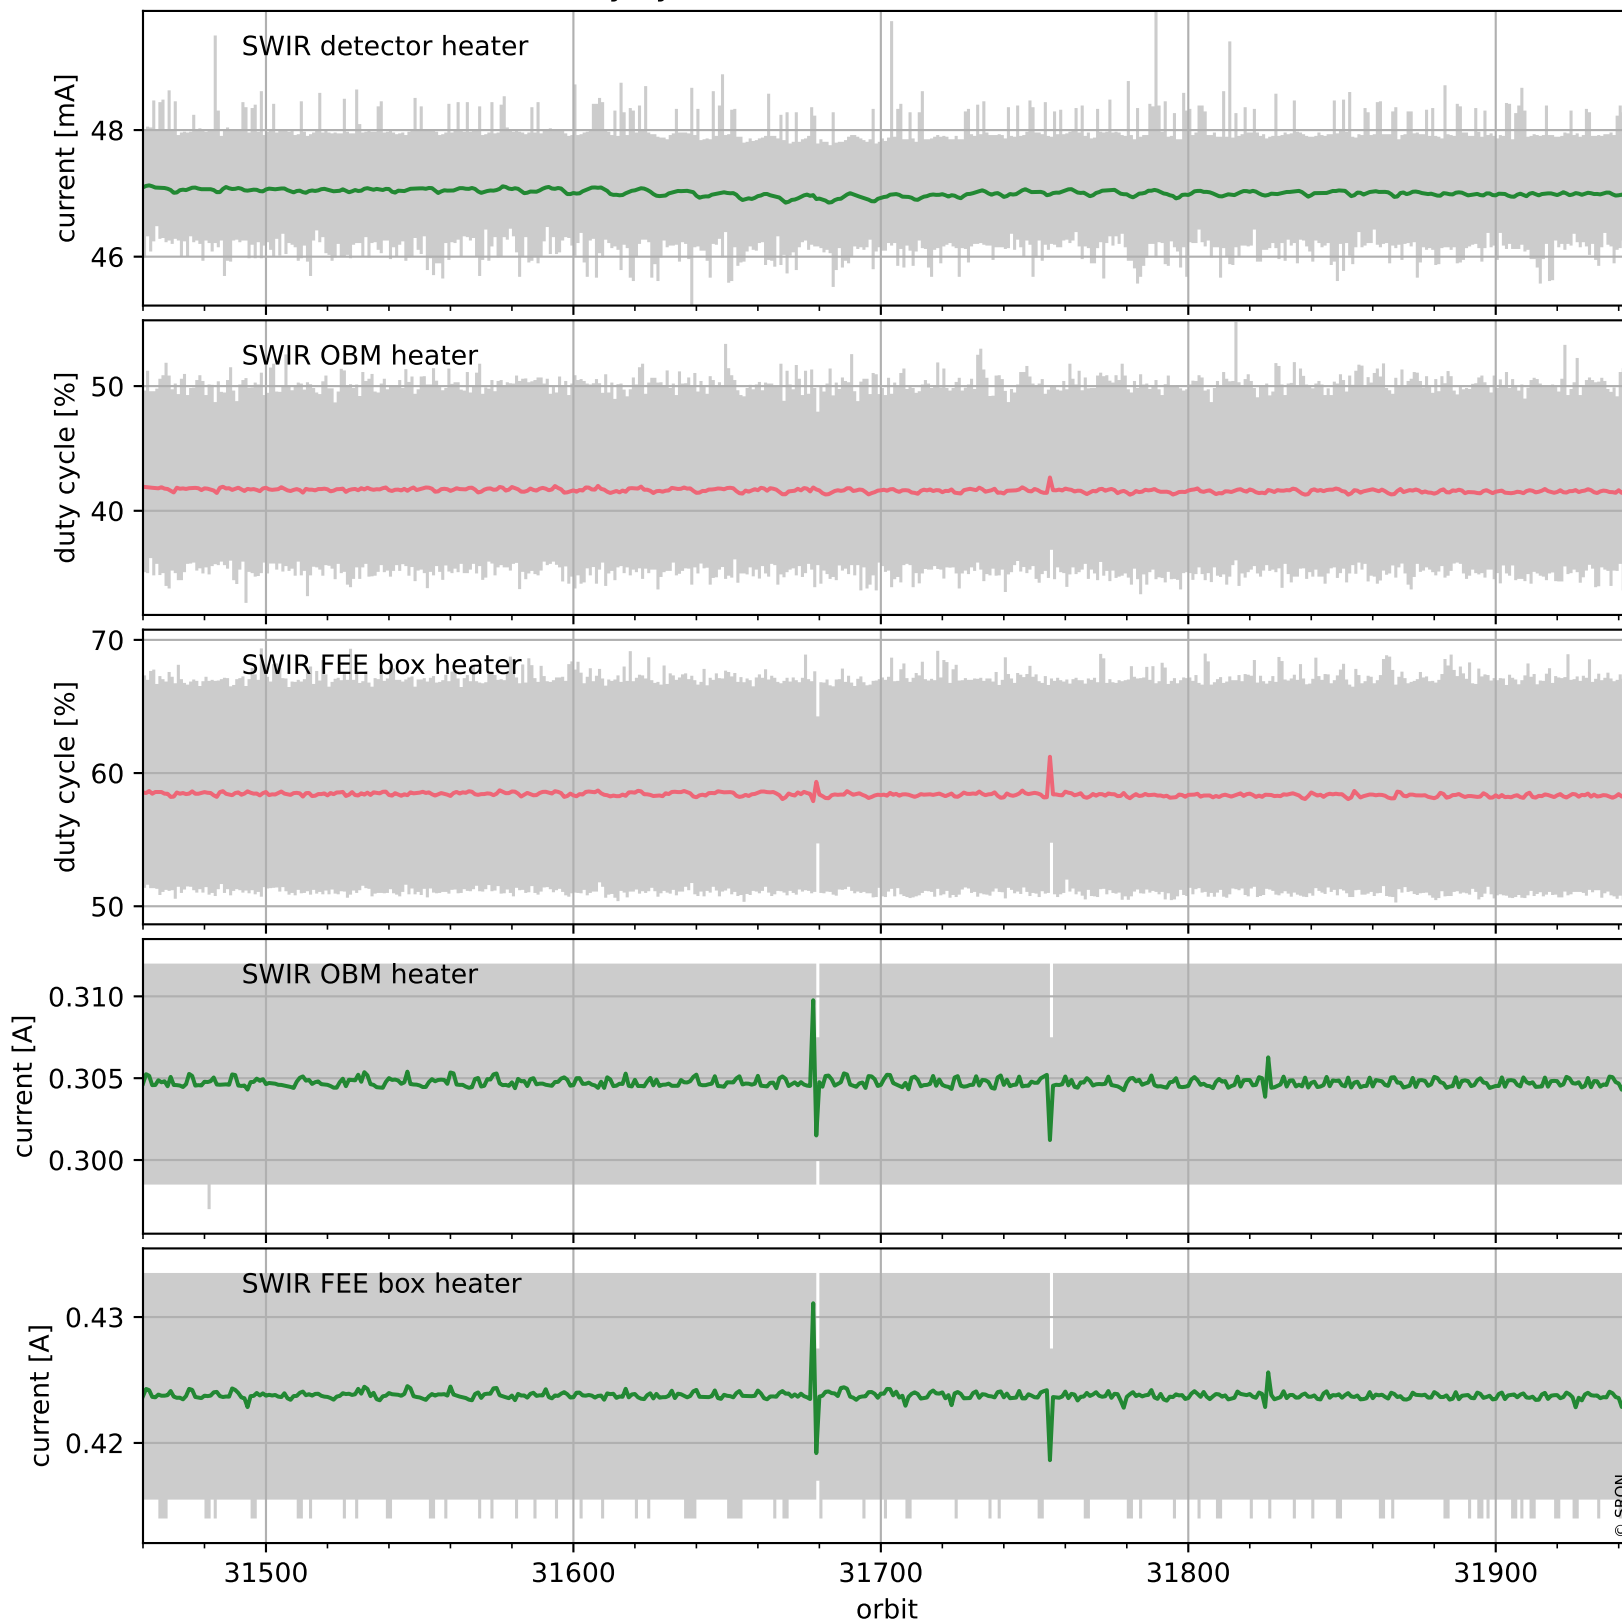

Tropomi SWIR housekeeping data

orbits: [31931, 31944]
coverage: 2023-12-12 / 2023-12-13
created: 2023-12-13T05:21:03Z

Temperature of sensors relevant for SWIR (one day)

Tropomi SWIR housekeeping data

orbits: [31460, 31944]
coverage: 2023-11-08 / 2023-12-13
created: 2023-12-13T05:21:04Z

Temperature of sensors relevant for SWIR (five weeks)

Tropomi SWIR housekeeping data

orbits: [31931, 31944]
coverage: 2023-12-12 / 2023-12-13
created: 2023-12-13T05:21:04Z

Current and duty cycle of 3 heaters relevant for SWIR (one day)

Tropomi SWIR housekeeping data

orbits: [31460, 31944]
coverage: 2023-11-08 / 2023-12-13
created: 2023-12-13T05:21:04Z

Current and duty cycle of 3 heaters relevant for SWIR (five weeks)

Tropomi SWIR housekeeping data

Temperature of sensors at the SWIR front-end electronics (five weeks)