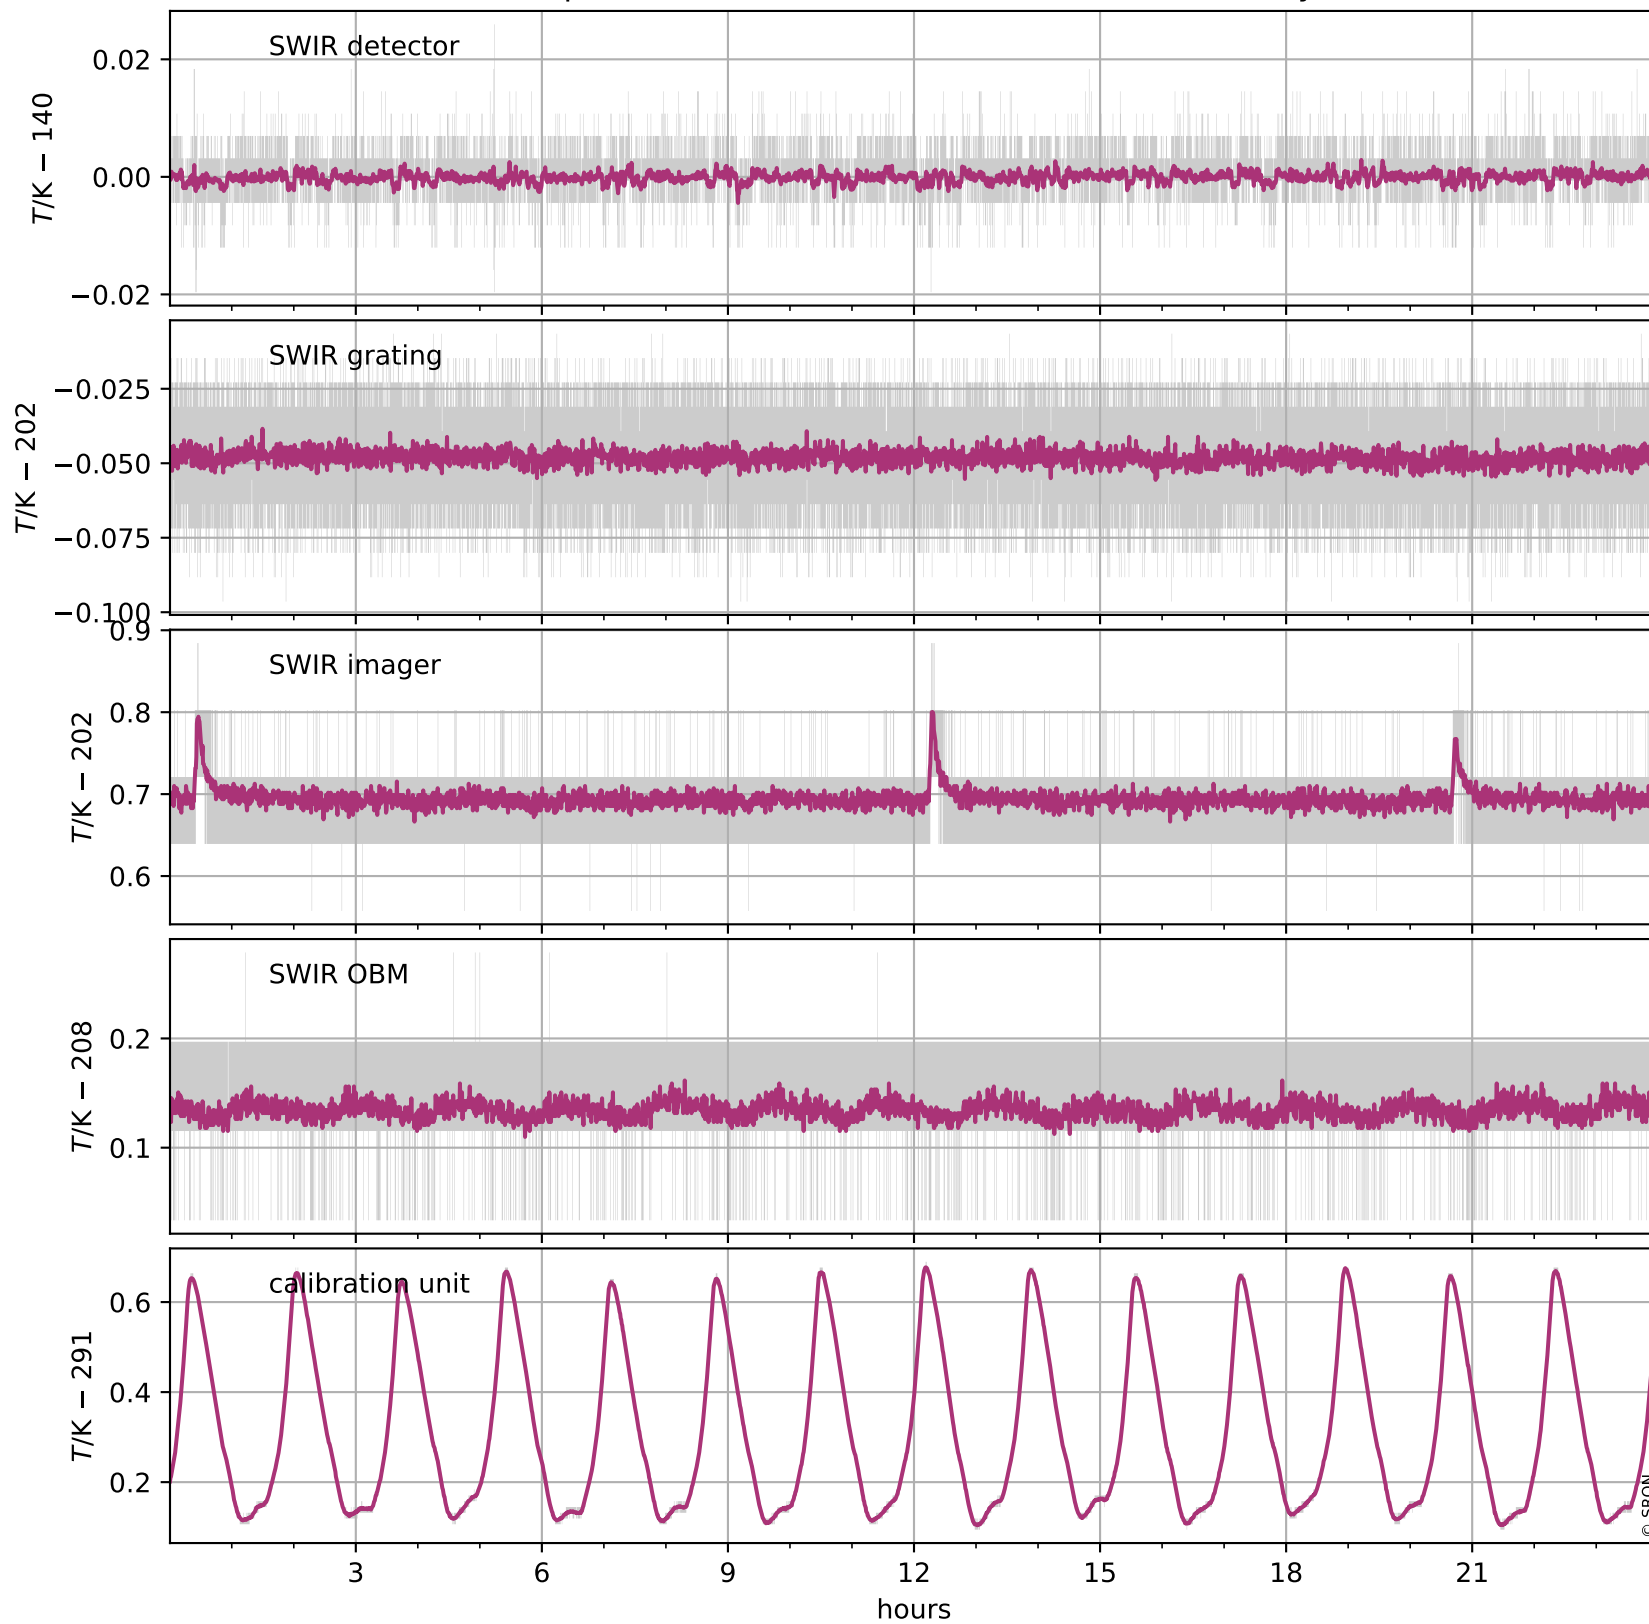

Tropomi SWIR housekeeping data

orbits: [31931, 31944]
coverage: 2023-12-12 / 2023-12-13
created: 2023-12-13T05:21:03Z

Temperature of sensors relevant for SWIR (one day)

Tropomi SWIR housekeeping data

orbits: [31460, 31944]
coverage: 2023-11-08 / 2023-12-13
created: 2023-12-13T05:21:04Z

Temperature of sensors relevant for SWIR (five weeks)

Tropomi SWIR housekeeping data

orbits: [31931, 31944]
coverage: 2023-12-12 / 2023-12-13
created: 2023-12-13T05:21:04Z

Current and duty cycle of 3 heaters relevant for SWIR (one day)

Tropomi SWIR housekeeping data

orbits: [31460, 31944]
coverage: 2023-11-08 / 2023-12-13
created: 2023-12-13T05:21:04Z

Current and duty cycle of 3 heaters relevant for SWIR (five weeks)

Tropomi SWIR housekeeping data