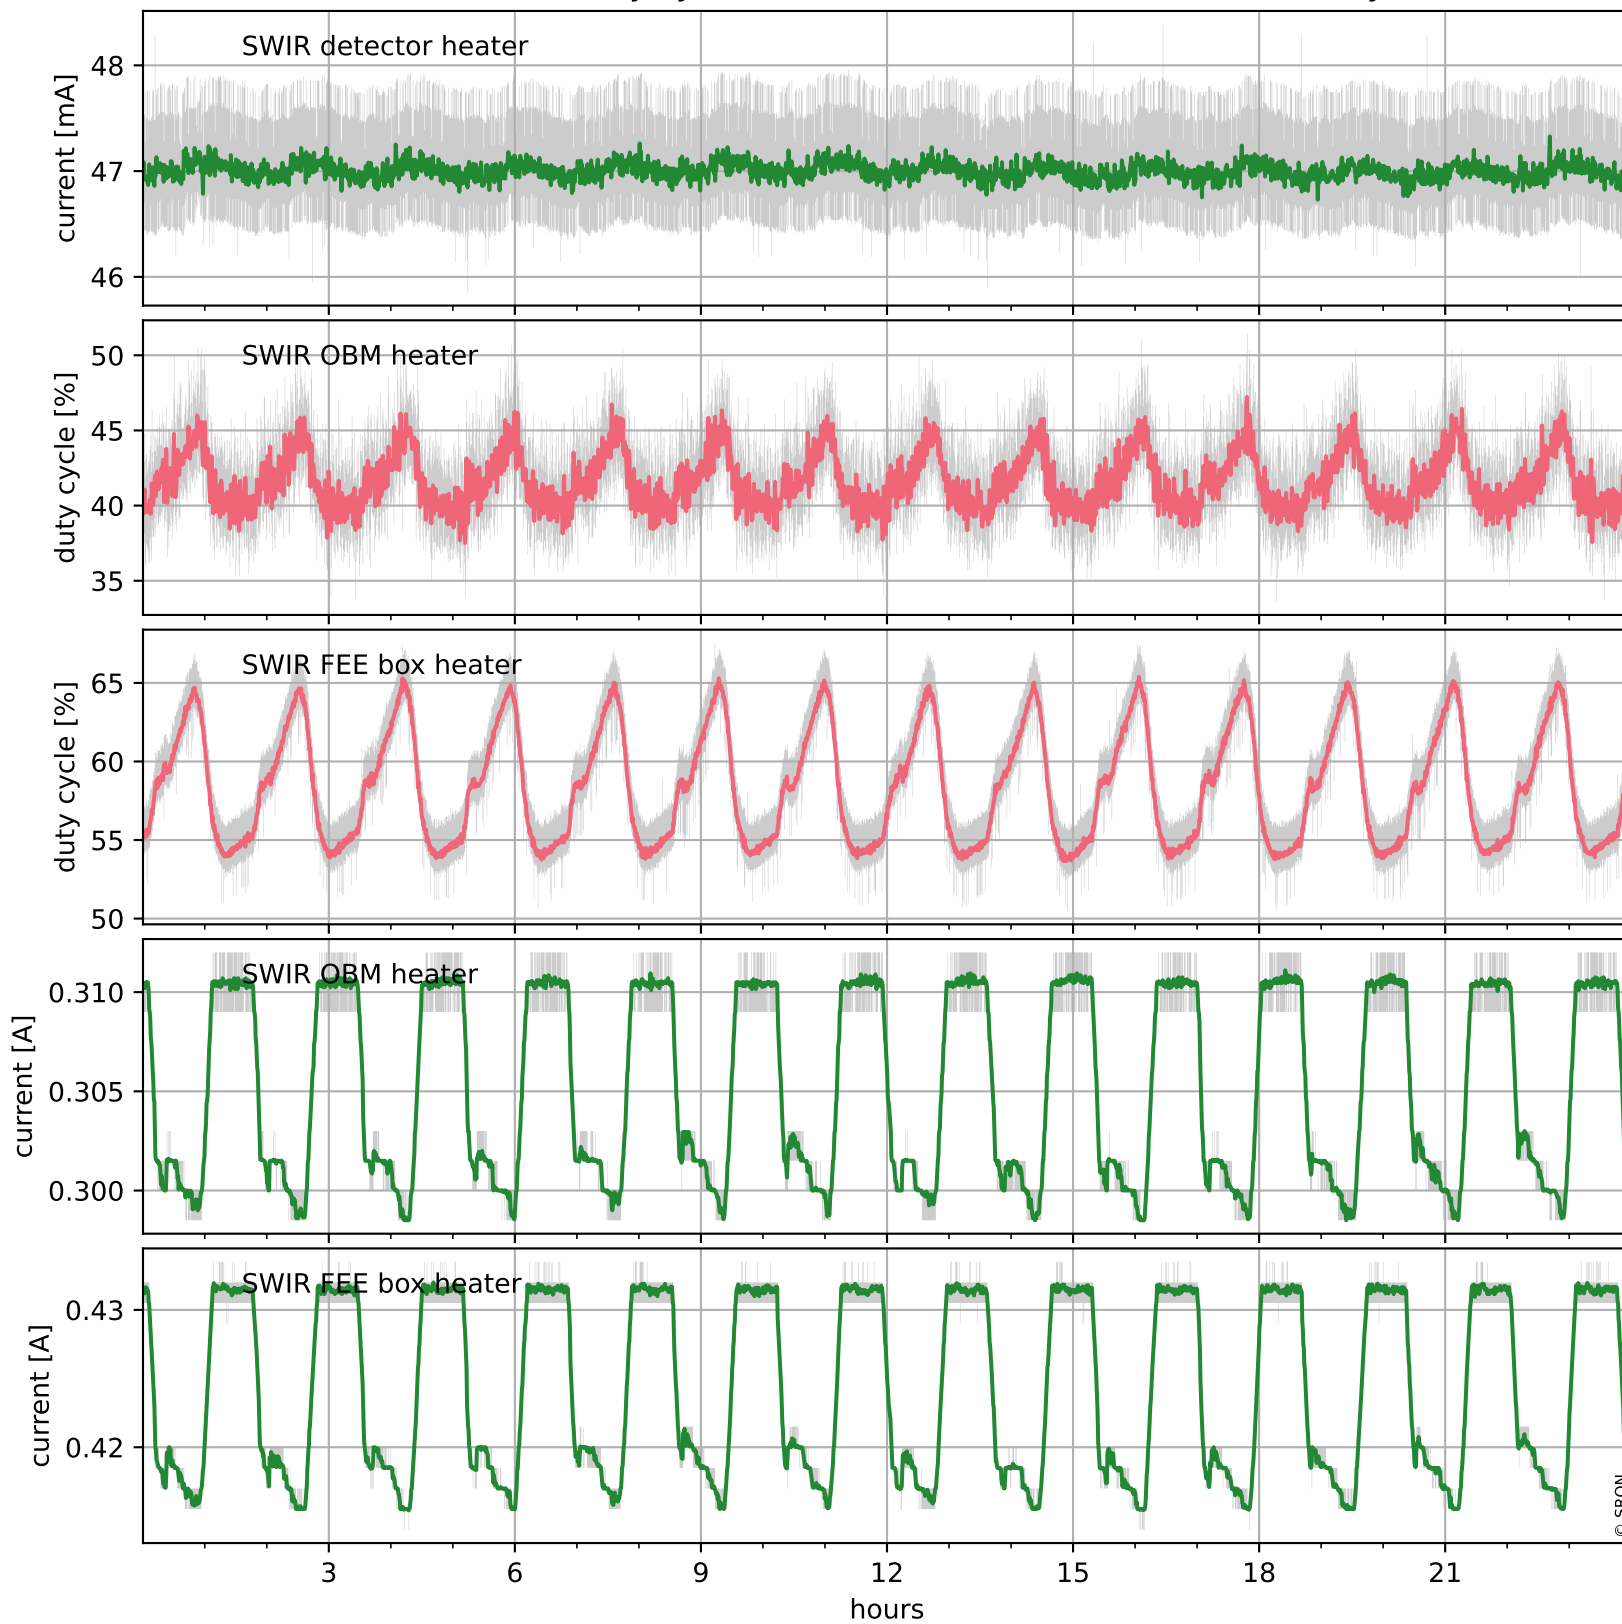

Tropomi SWIR housekeeping data

orbits: [31931, 31944]
coverage: 2023-12-12 / 2023-12-13
created: 2023-12-13T05:21:03Z

Temperature of sensors relevant for SWIR (one day)

Tropomi SWIR housekeeping data

orbits: [31460, 31944]
coverage: 2023-11-08 / 2023-12-13
created: 2023-12-13T05:21:04Z

Temperature of sensors relevant for SWIR (five weeks)

Tropomi SWIR housekeeping data

orbits: [31931, 31944]
coverage: 2023-12-12 / 2023-12-13
created: 2023-12-13T05:21:04Z

Current and duty cycle of 3 heaters relevant for SWIR (one day)

Tropomi SWIR housekeeping data

orbits: [31460, 31944]
coverage: 2023-11-08 / 2023-12-13
created: 2023-12-13T05:21:04Z

Current and duty cycle of 3 heaters relevant for SWIR (five weeks)

Tropomi SWIR housekeeping data

Temperature of sensors at the SWIR front-end electronics (five weeks)