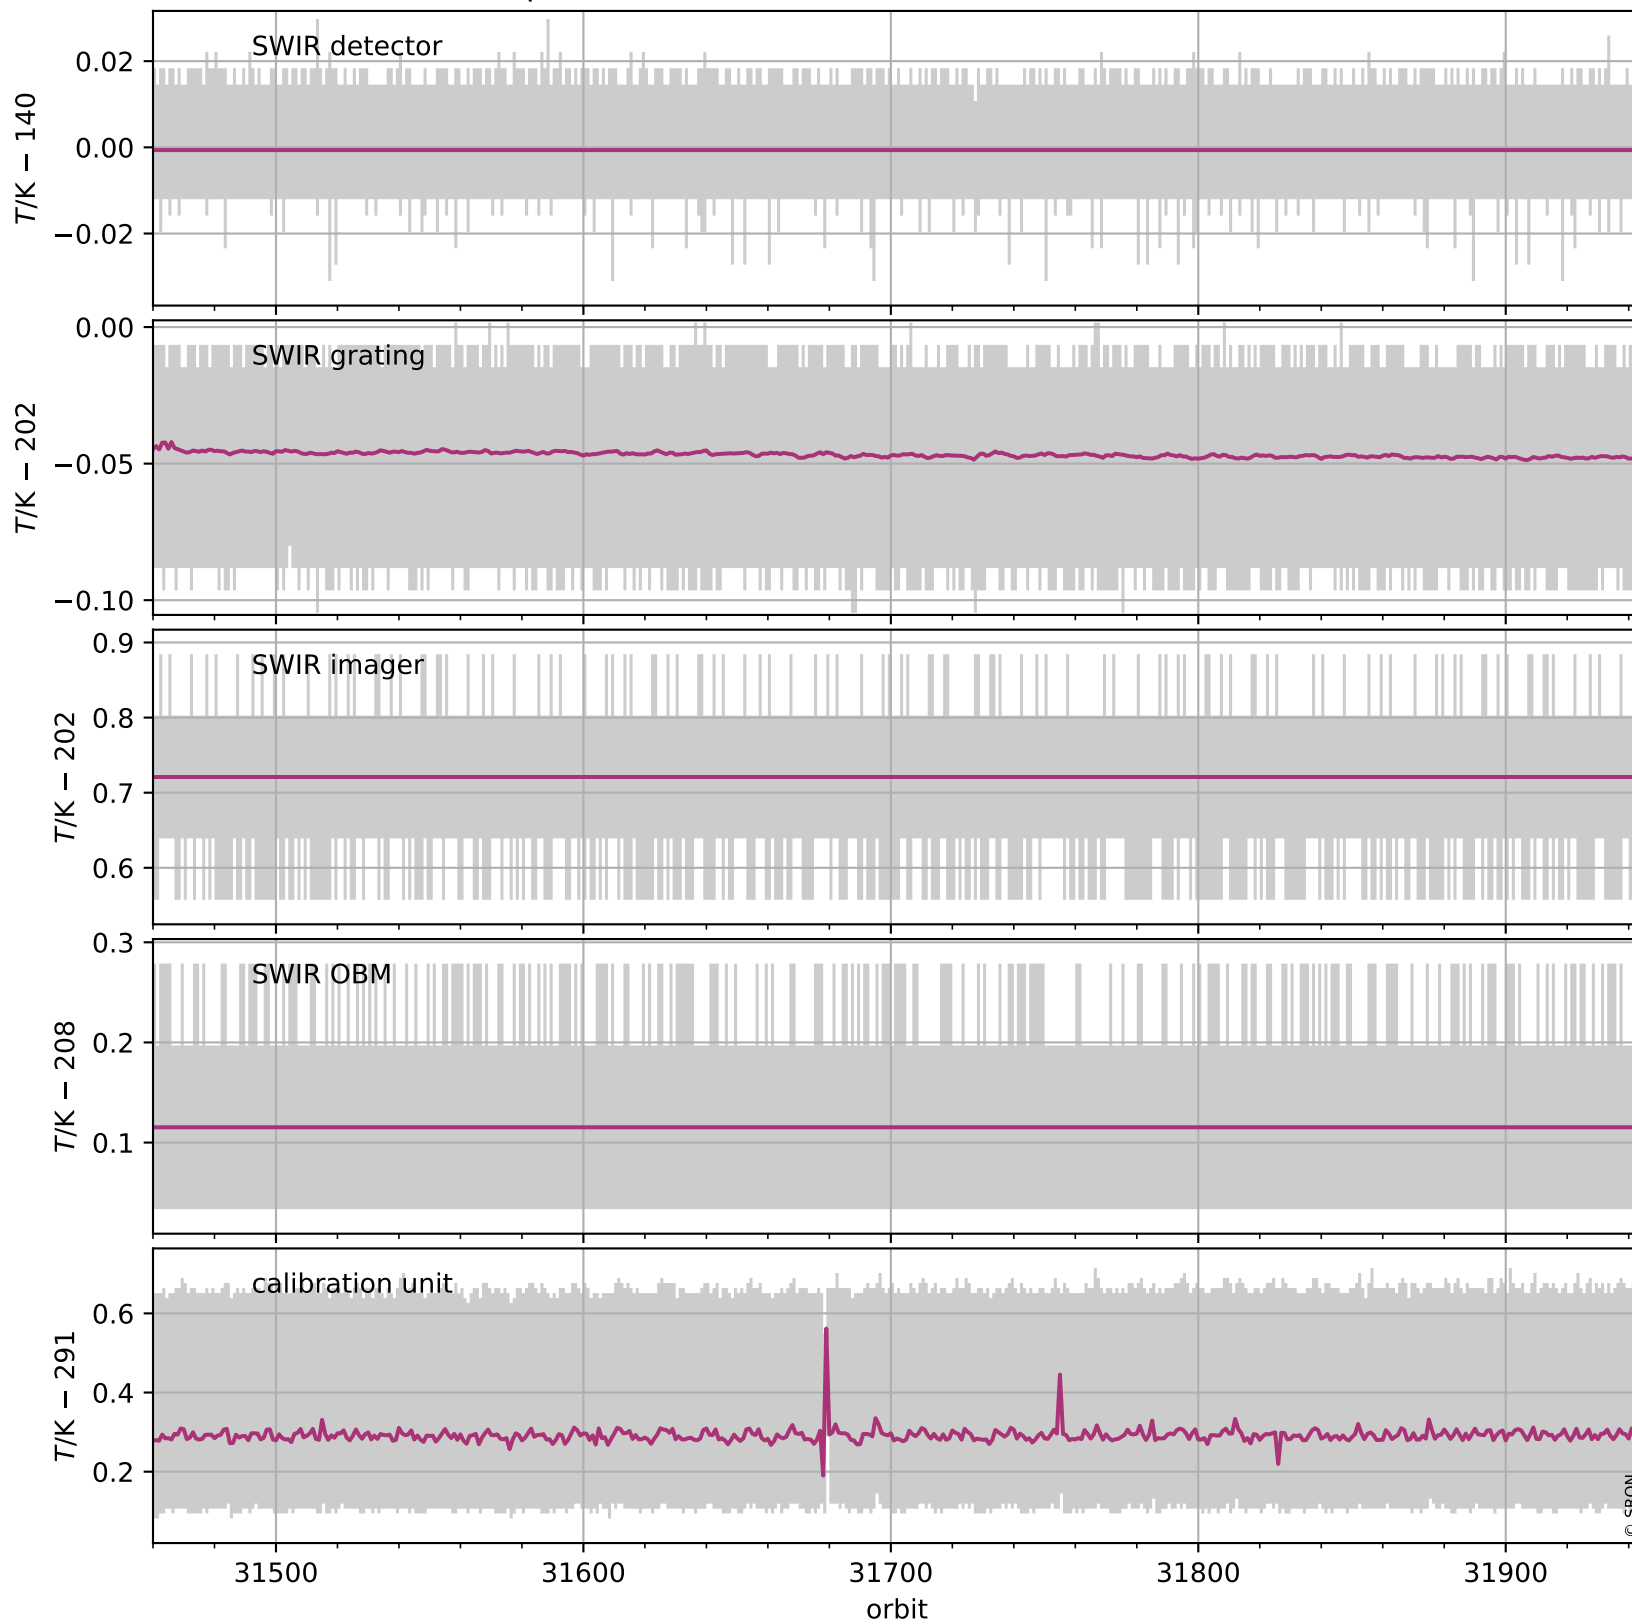

Tropomi SWIR housekeeping data

orbits: [31931, 31944]
coverage: 2023-12-12 / 2023-12-13
created: 2023-12-13T05:21:03Z

Temperature of sensors relevant for SWIR (one day)

Tropomi SWIR housekeeping data

orbits: [31460, 31944]
coverage: 2023-11-08 / 2023-12-13
created: 2023-12-13T05:21:04Z

Temperature of sensors relevant for SWIR (five weeks)

Tropomi SWIR housekeeping data

orbits: [31931, 31944]
coverage: 2023-12-12 / 2023-12-13
created: 2023-12-13T05:21:04Z

Current and duty cycle of 3 heaters relevant for SWIR (one day)

Tropomi SWIR housekeeping data

orbits: [31460, 31944]
coverage: 2023-11-08 / 2023-12-13
created: 2023-12-13T05:21:04Z

Current and duty cycle of 3 heaters relevant for SWIR (five weeks)

Tropomi SWIR housekeeping data

orbits: [31931, 31944]
coverage: 2023-12-12 / 2023-12-13
created: 2023-12-13T05:21:05Z

Temperature of sensors at the SWIR front-end electronics (one day)

Tropomi SWIR housekeeping data

orbits: [31460, 31944]
coverage: 2023-11-08 / 2023-12-13
created: 2023-12-13T05:21:05Z