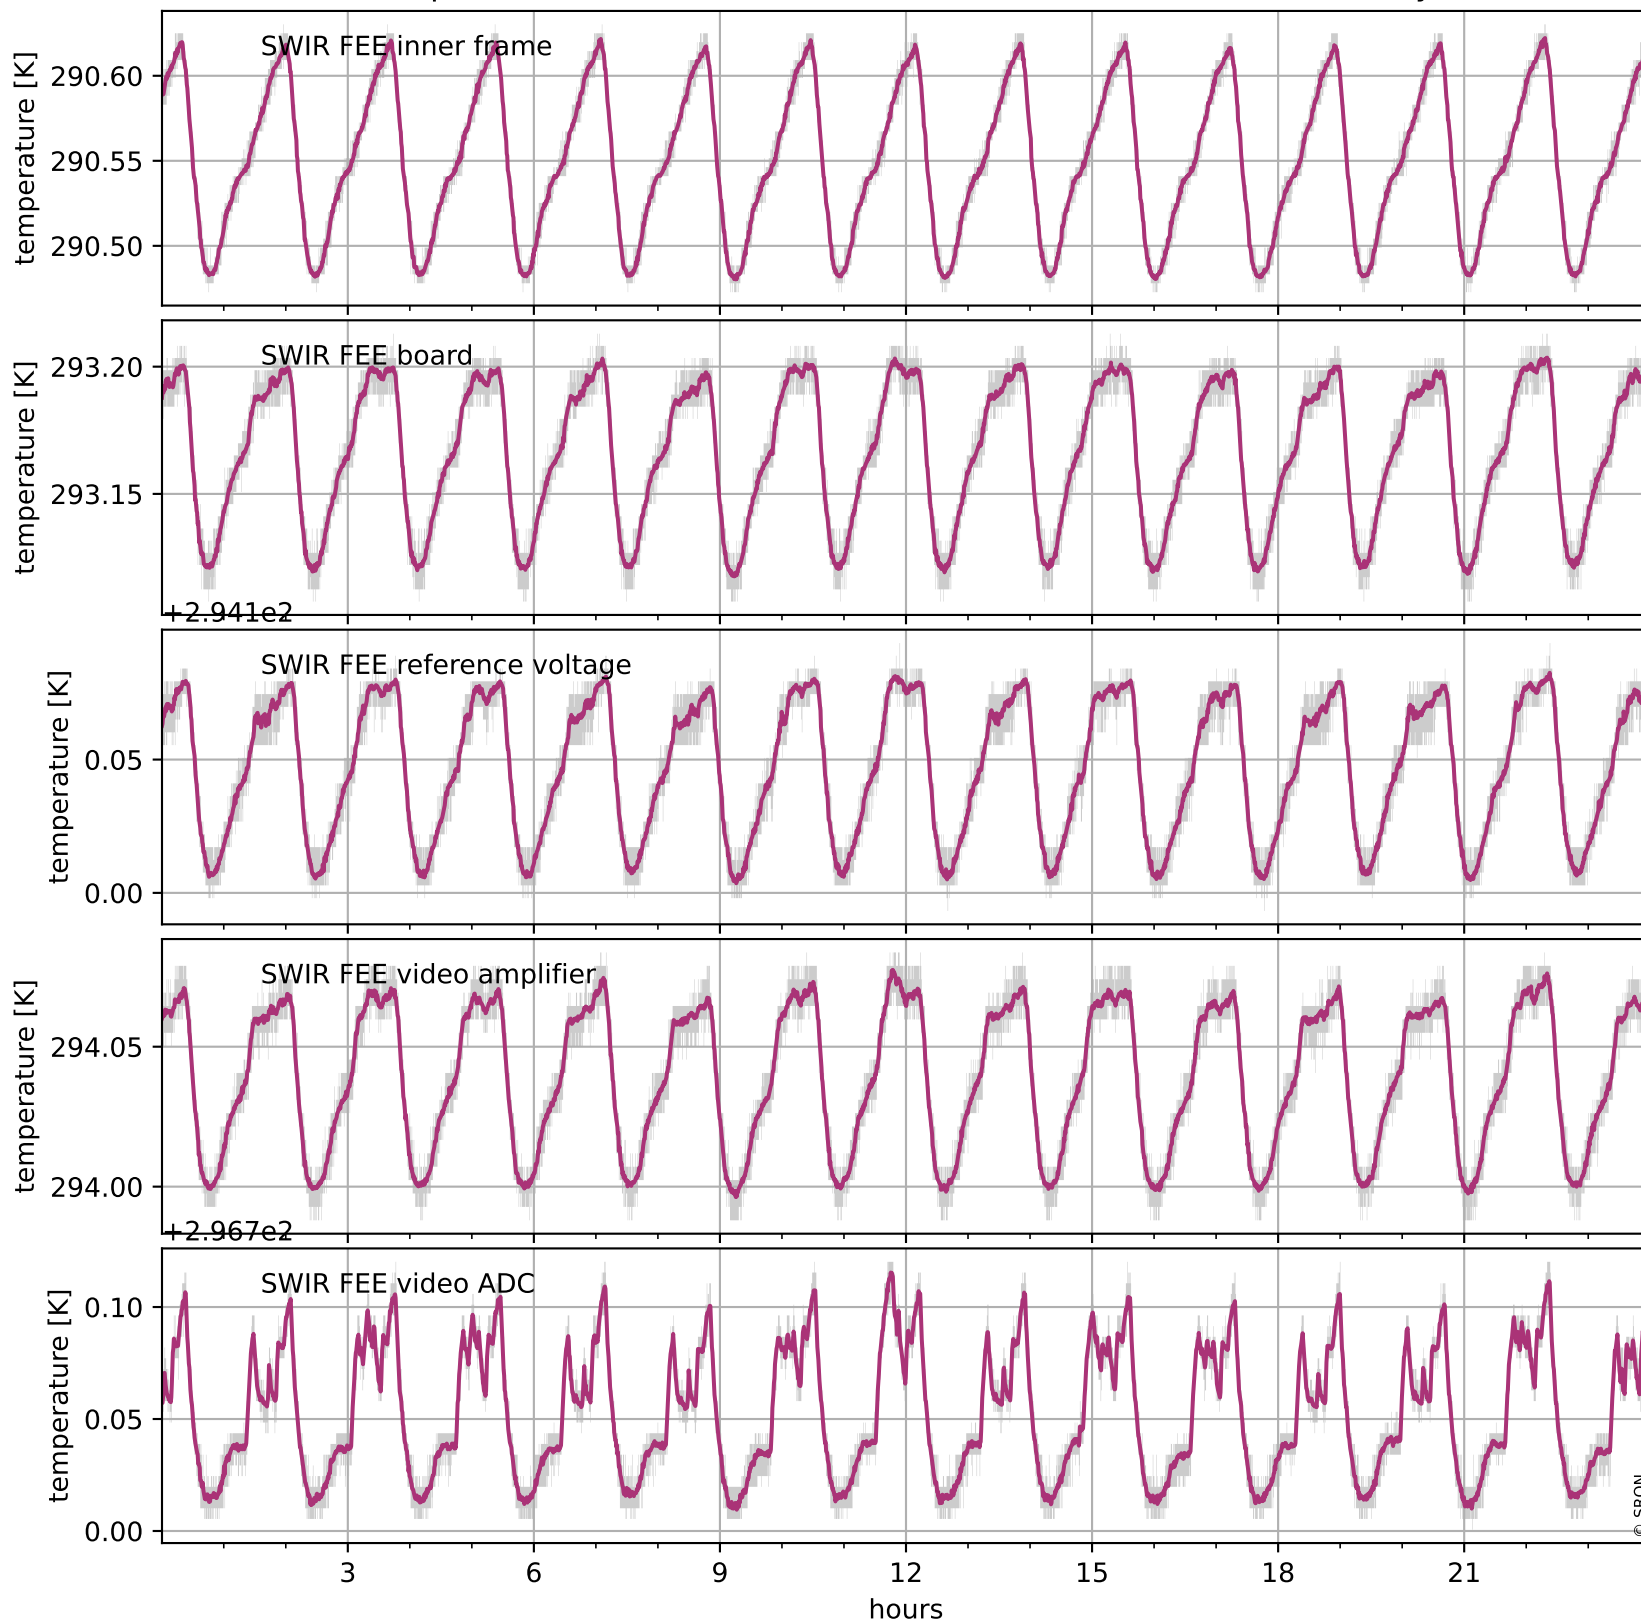

Tropomi SWIR housekeeping data

orbits: [32030, 32044]
coverage: 2023-12-19 / 2023-12-20
created: 2023-12-20T05:21:06Z

Temperature of sensors relevant for SWIR (one day)

Tropomi SWIR housekeeping data

orbits: [31560, 32044]
coverage: 2023-11-15 / 2023-12-20
created: 2023-12-20T05:21:06Z

Temperature of sensors relevant for SWIR (five weeks)

Tropomi SWIR housekeeping data

orbits: [32030, 32044]
coverage: 2023-12-19 / 2023-12-20
created: 2023-12-20T05:21:06Z

Current and duty cycle of 3 heaters relevant for SWIR (one day)

Tropomi SWIR housekeeping data

orbits: [31560, 32044]
coverage: 2023-11-15 / 2023-12-20
created: 2023-12-20T05:21:07Z

Current and duty cycle of 3 heaters relevant for SWIR (five weeks)

Tropomi SWIR housekeeping data

orbits: [32030, 32044]
coverage: 2023-12-19 / 2023-12-20
created: 2023-12-20T05:21:07Z

Temperature of sensors at the SWIR front-end electronics (one day)

Tropomi SWIR housekeeping data

orbits: [31560, 32044]
coverage: 2023-11-15 / 2023-12-20
created: 2023-12-20T05:21:07Z