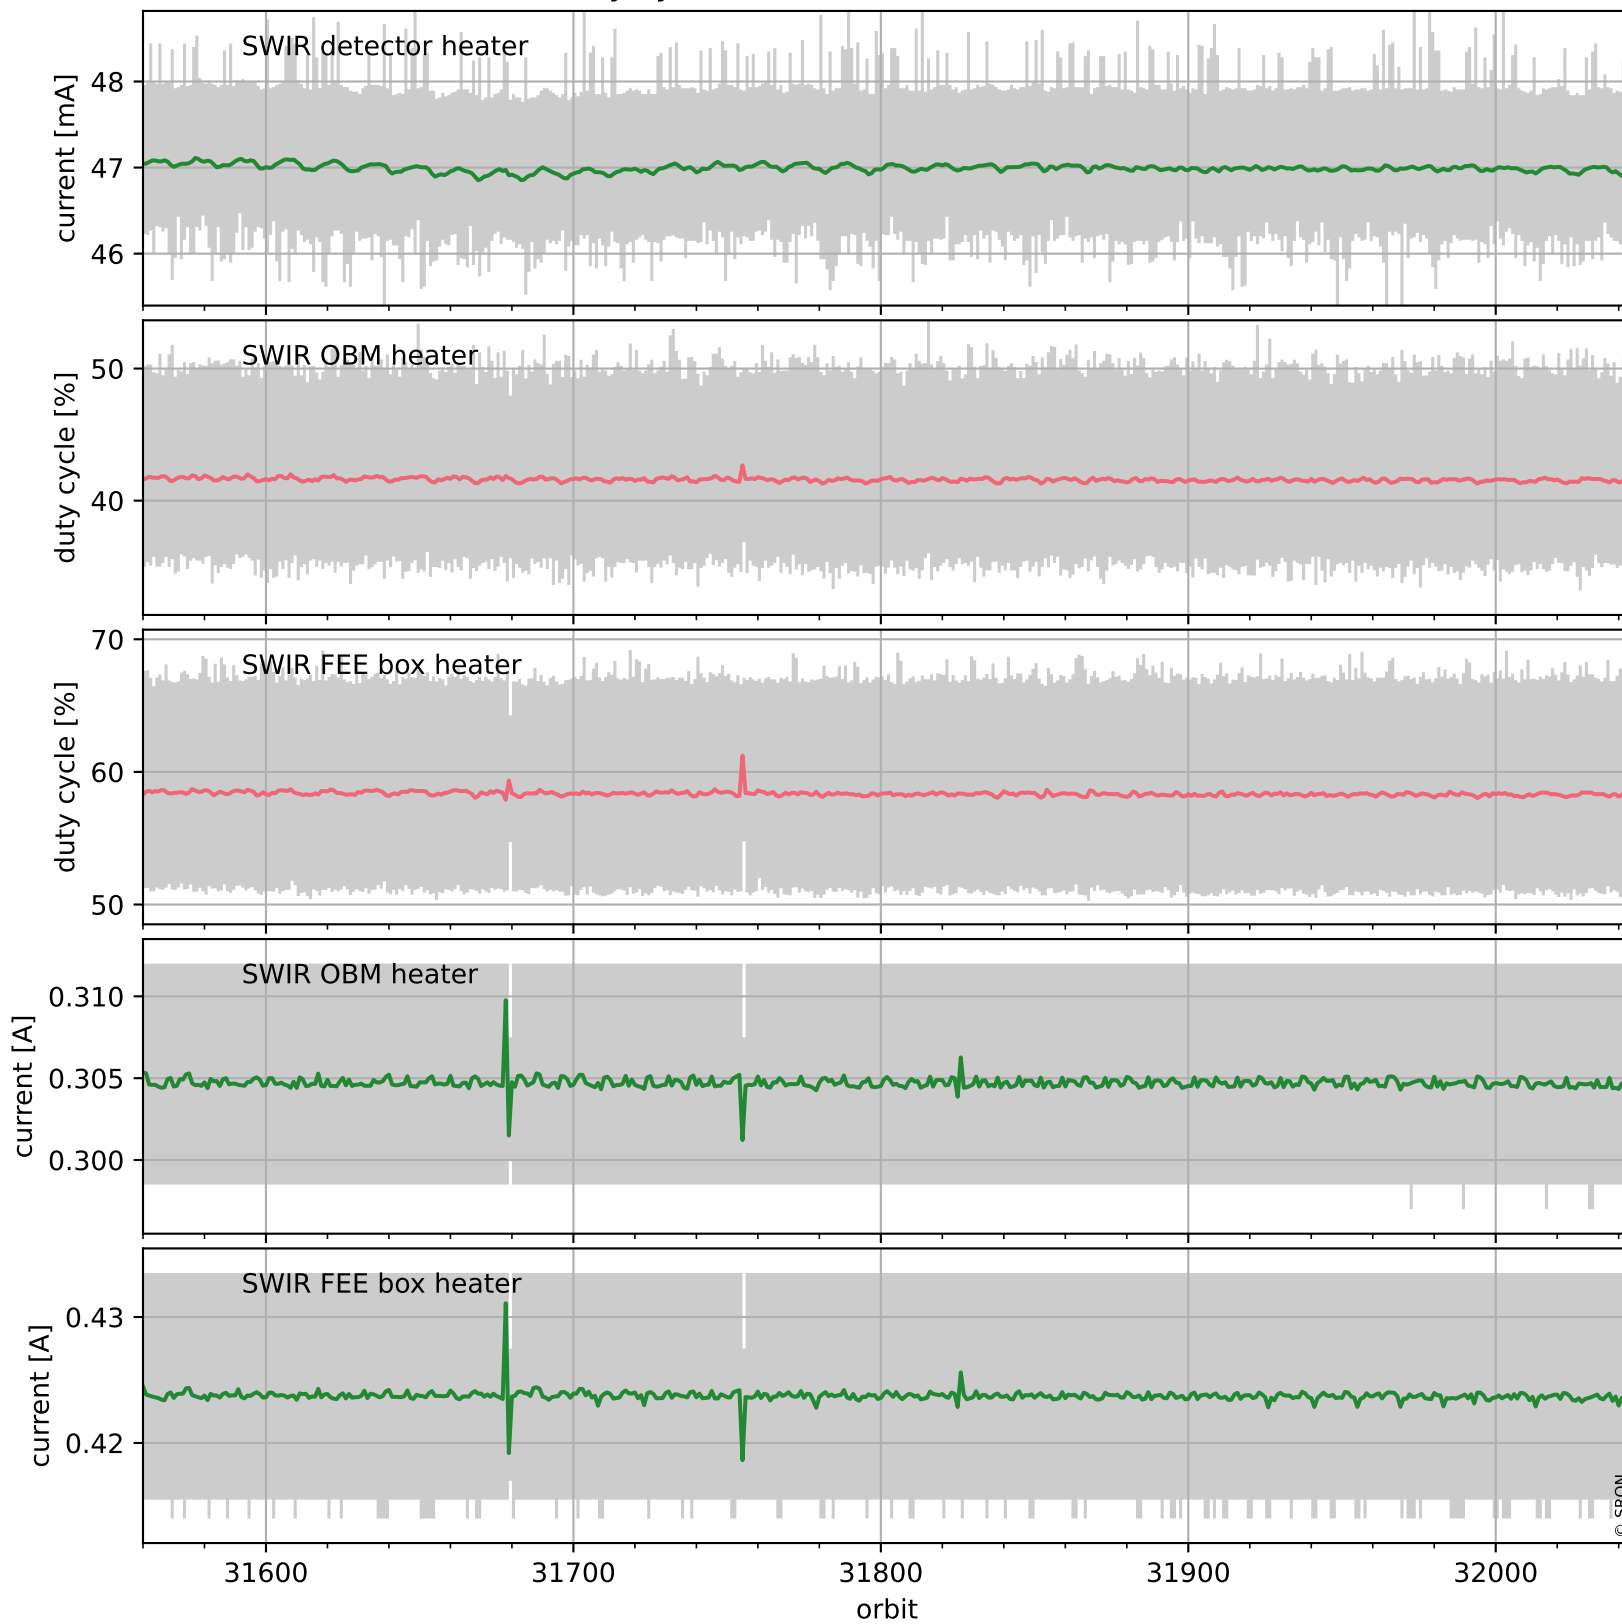

Tropomi SWIR housekeeping data

orbits: [32030, 32044]
coverage: 2023-12-19 / 2023-12-20
created: 2023-12-20T05:21:06Z

Temperature of sensors relevant for SWIR (one day)

Tropomi SWIR housekeeping data

orbits: [31560, 32044]
coverage: 2023-11-15 / 2023-12-20
created: 2023-12-20T05:21:06Z

Temperature of sensors relevant for SWIR (five weeks)

Tropomi SWIR housekeeping data

orbits: [32030, 32044]
coverage: 2023-12-19 / 2023-12-20
created: 2023-12-20T05:21:06Z

Current and duty cycle of 3 heaters relevant for SWIR (one day)

Tropomi SWIR housekeeping data

orbits: [31560, 32044]
coverage: 2023-11-15 / 2023-12-20
created: 2023-12-20T05:21:07Z

Current and duty cycle of 3 heaters relevant for SWIR (five weeks)

Tropomi SWIR housekeeping data

orbits: [32030, 32044]
coverage: 2023-12-19 / 2023-12-20
created: 2023-12-20T05:21:07Z

Temperature of sensors at the SWIR front-end electronics (one day)

Tropomi SWIR housekeeping data

orbits: [31560, 32044]
coverage: 2023-11-15 / 2023-12-20
created: 2023-12-20T05:21:07Z