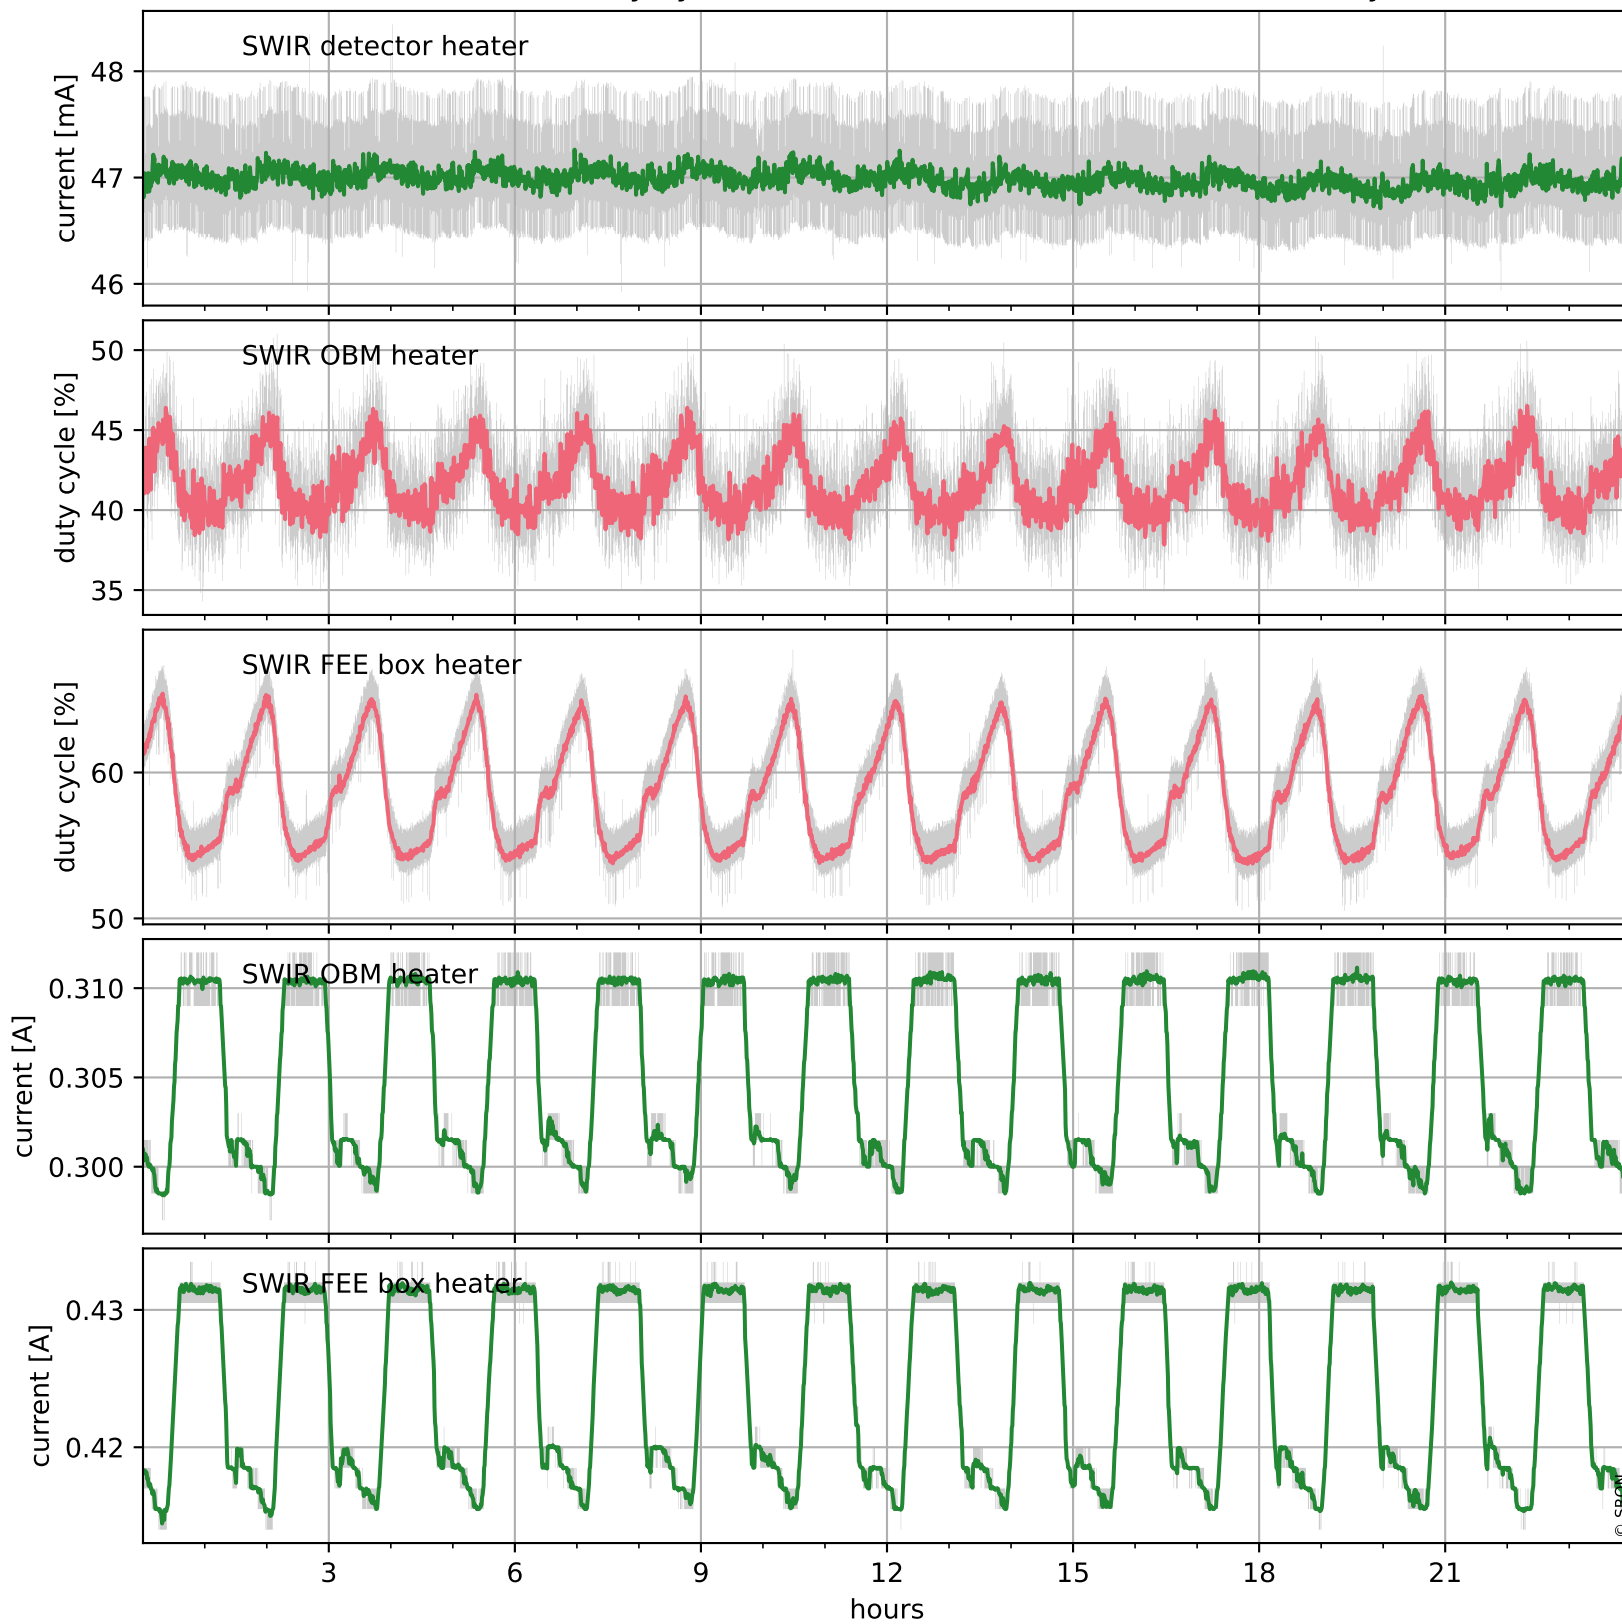

Tropomi SWIR housekeeping data

orbits: [32030, 32044]
coverage: 2023-12-19 / 2023-12-20
created: 2023-12-20T05:21:06Z

Temperature of sensors relevant for SWIR (one day)

Tropomi SWIR housekeeping data

orbits: [31560, 32044]
coverage: 2023-11-15 / 2023-12-20
created: 2023-12-20T05:21:06Z

Temperature of sensors relevant for SWIR (five weeks)

Tropomi SWIR housekeeping data

orbits: [32030, 32044]
coverage: 2023-12-19 / 2023-12-20
created: 2023-12-20T05:21:06Z

Current and duty cycle of 3 heaters relevant for SWIR (one day)

Tropomi SWIR housekeeping data

orbits: [31560, 32044]
coverage: 2023-11-15 / 2023-12-20
created: 2023-12-20T05:21:07Z

Current and duty cycle of 3 heaters relevant for SWIR (five weeks)

Tropomi SWIR housekeeping data

Temperature of sensors at the SWIR front-end electronics (five weeks)