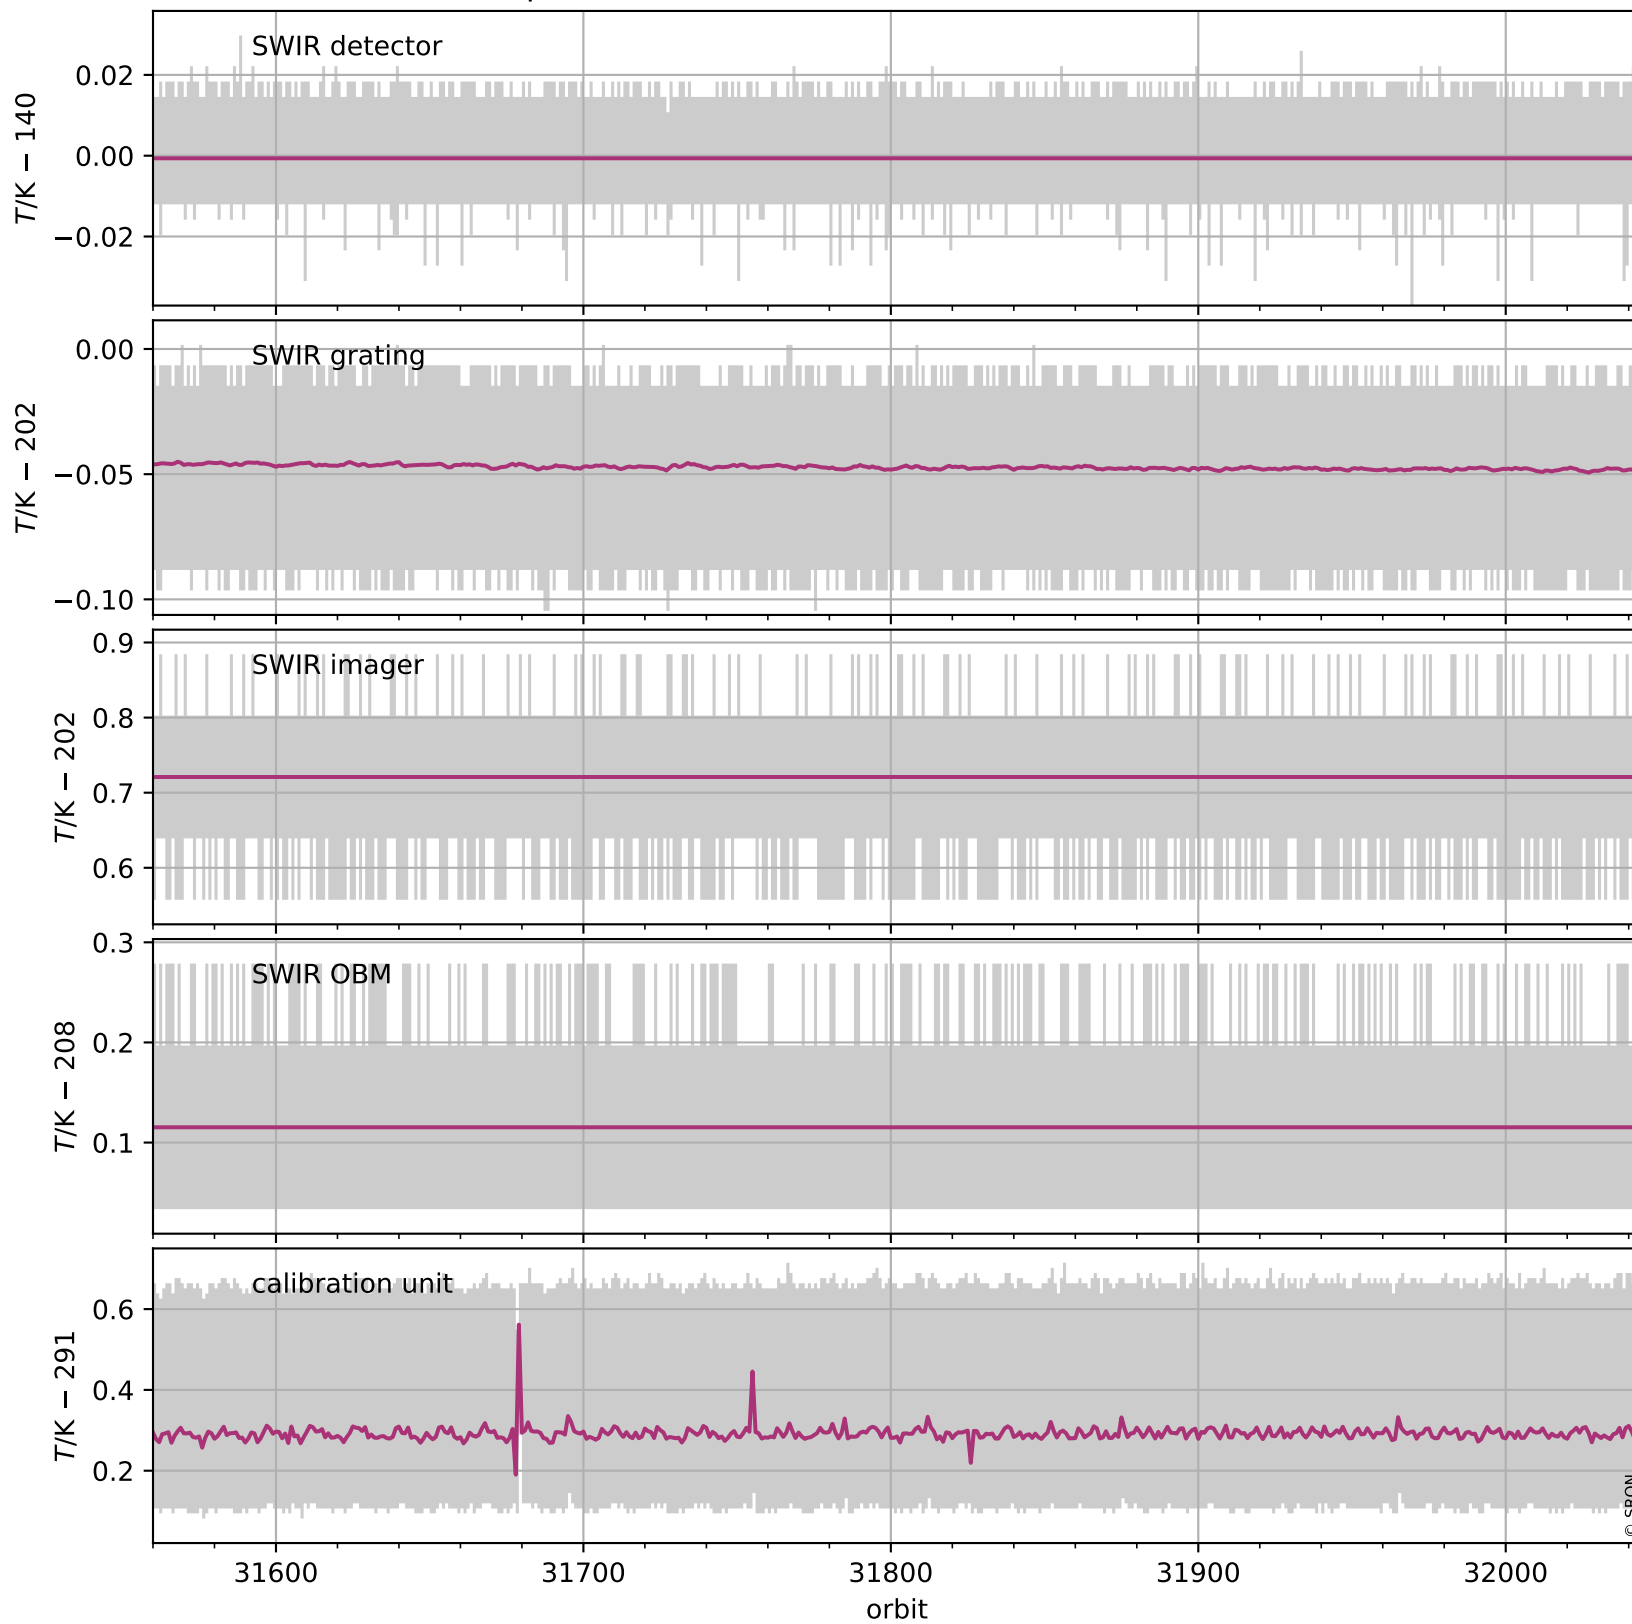

Tropomi SWIR housekeeping data

orbits: [32030, 32044]
coverage: 2023-12-19 / 2023-12-20
created: 2023-12-20T05:21:06Z

Temperature of sensors relevant for SWIR (one day)

Tropomi SWIR housekeeping data

orbits: [31560, 32044]
coverage: 2023-11-15 / 2023-12-20
created: 2023-12-20T05:21:06Z

Temperature of sensors relevant for SWIR (five weeks)

Tropomi SWIR housekeeping data

orbits: [32030, 32044]
coverage: 2023-12-19 / 2023-12-20
created: 2023-12-20T05:21:06Z

Current and duty cycle of 3 heaters relevant for SWIR (one day)

Tropomi SWIR housekeeping data

orbits: [31560, 32044]
coverage: 2023-11-15 / 2023-12-20
created: 2023-12-20T05:21:07Z

Current and duty cycle of 3 heaters relevant for SWIR (five weeks)

Tropomi SWIR housekeeping data

orbits: [32030, 32044]
coverage: 2023-12-19 / 2023-12-20
created: 2023-12-20T05:21:07Z

Temperature of sensors at the SWIR front-end electronics (one day)

Tropomi SWIR housekeeping data

orbits: [31560, 32044]
coverage: 2023-11-15 / 2023-12-20
created: 2023-12-20T05:21:07Z