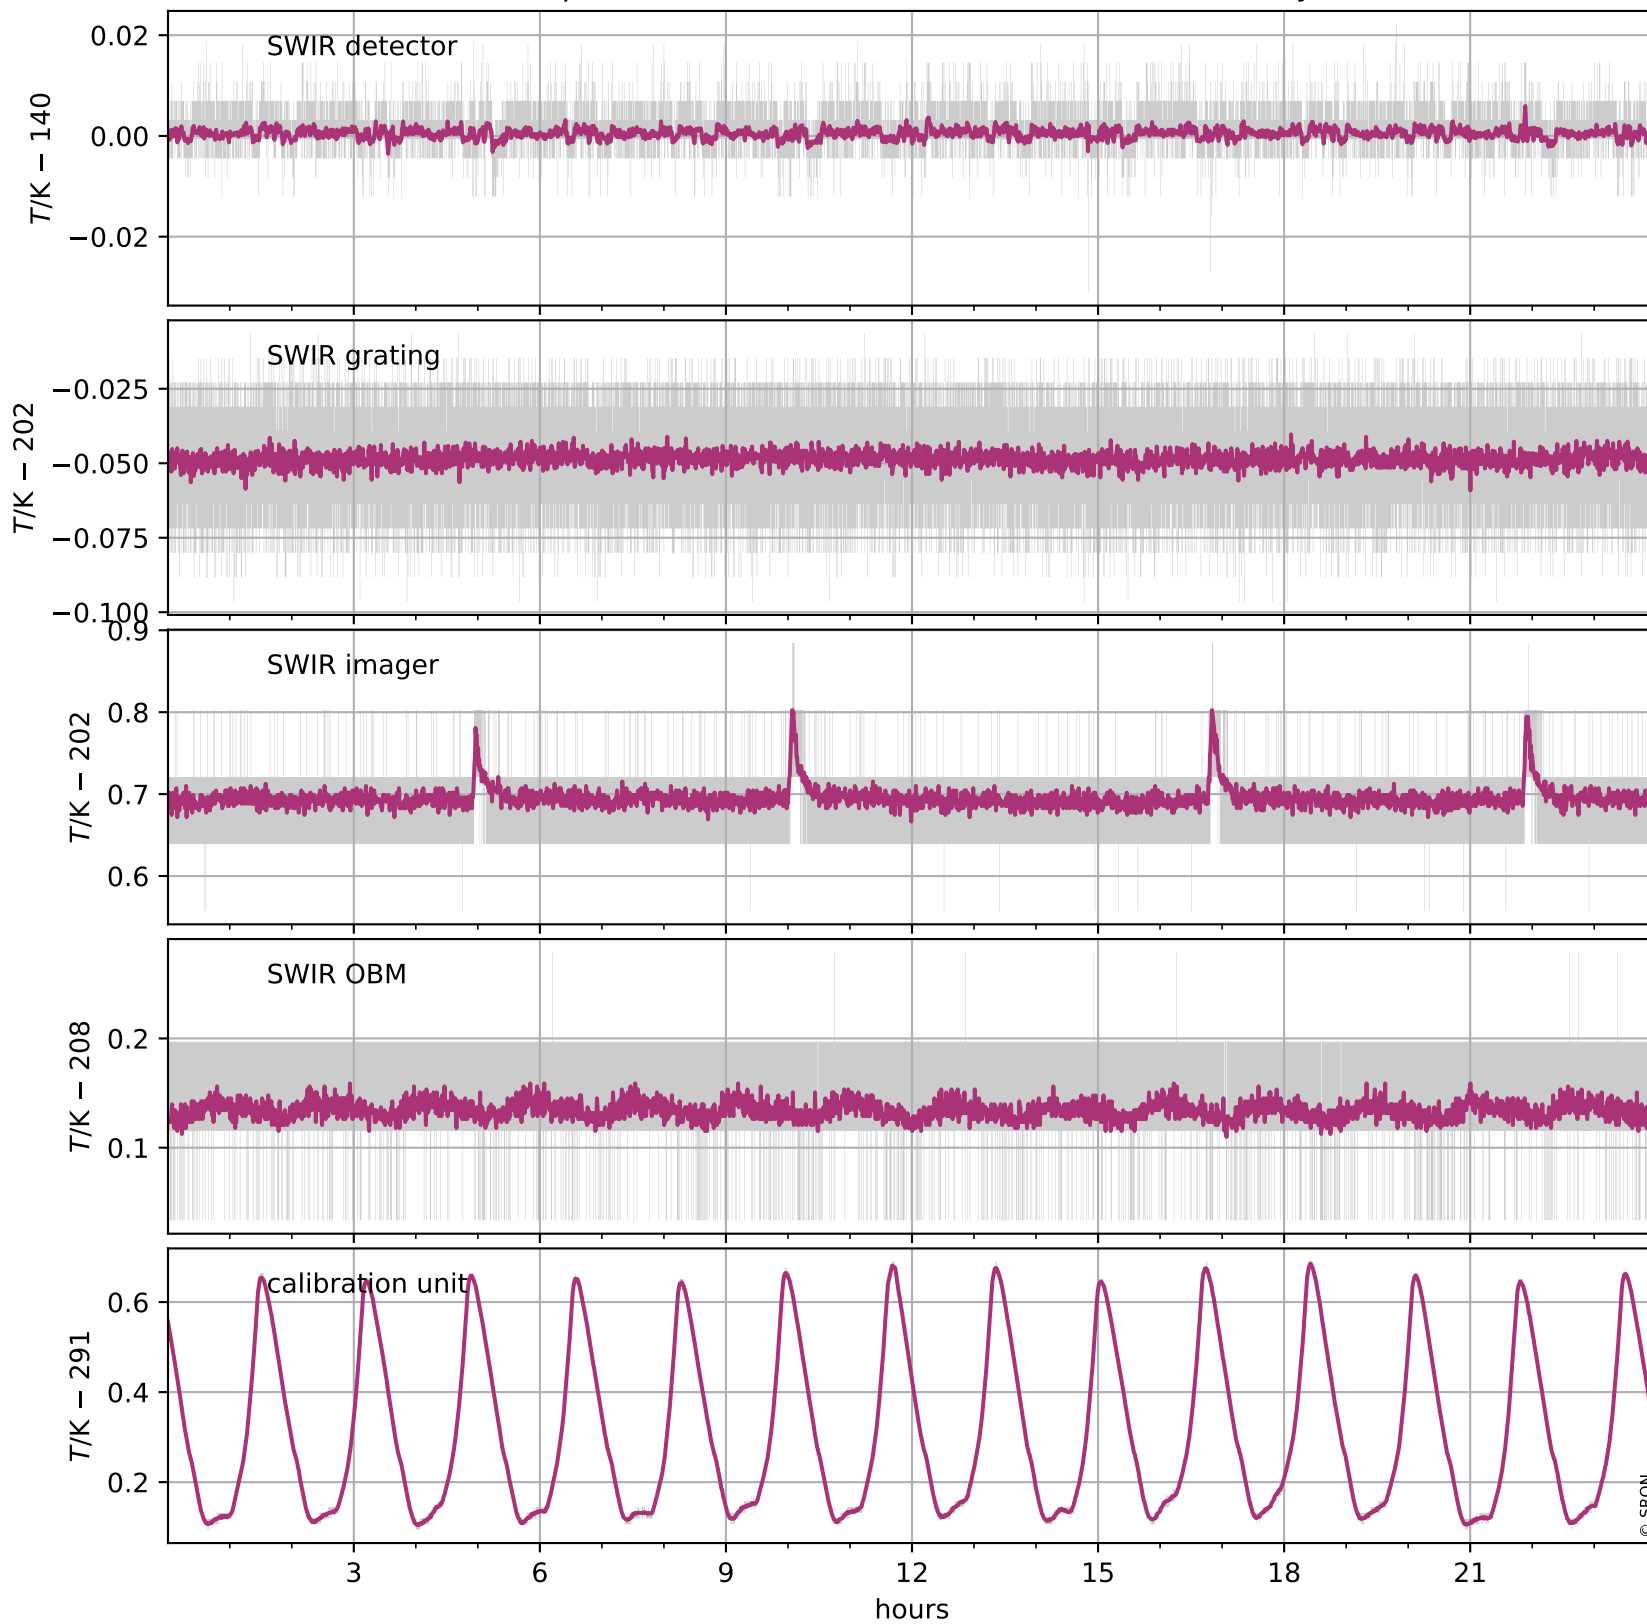

Tropomi SWIR housekeeping data

orbits: [32030, 32044]
coverage: 2023-12-19 / 2023-12-20
created: 2023-12-20T05:21:06Z

Temperature of sensors relevant for SWIR (one day)

Tropomi SWIR housekeeping data

orbits: [31560, 32044]
coverage: 2023-11-15 / 2023-12-20
created: 2023-12-20T05:21:06Z

Temperature of sensors relevant for SWIR (five weeks)

Tropomi SWIR housekeeping data

orbits: [32030, 32044]
coverage: 2023-12-19 / 2023-12-20
created: 2023-12-20T05:21:06Z

Current and duty cycle of 3 heaters relevant for SWIR (one day)

Tropomi SWIR housekeeping data

orbits: [31560, 32044]
coverage: 2023-11-15 / 2023-12-20
created: 2023-12-20T05:21:07Z

Current and duty cycle of 3 heaters relevant for SWIR (five weeks)

Tropomi SWIR housekeeping data

orbits: [32030, 32044]
coverage: 2023-12-19 / 2023-12-20
created: 2023-12-20T05:21:07Z

Temperature of sensors at the SWIR front-end electronics (one day)

Tropomi SWIR housekeeping data

orbits: [31560, 32044]
coverage: 2023-11-15 / 2023-12-20
created: 2023-12-20T05:21:07Z