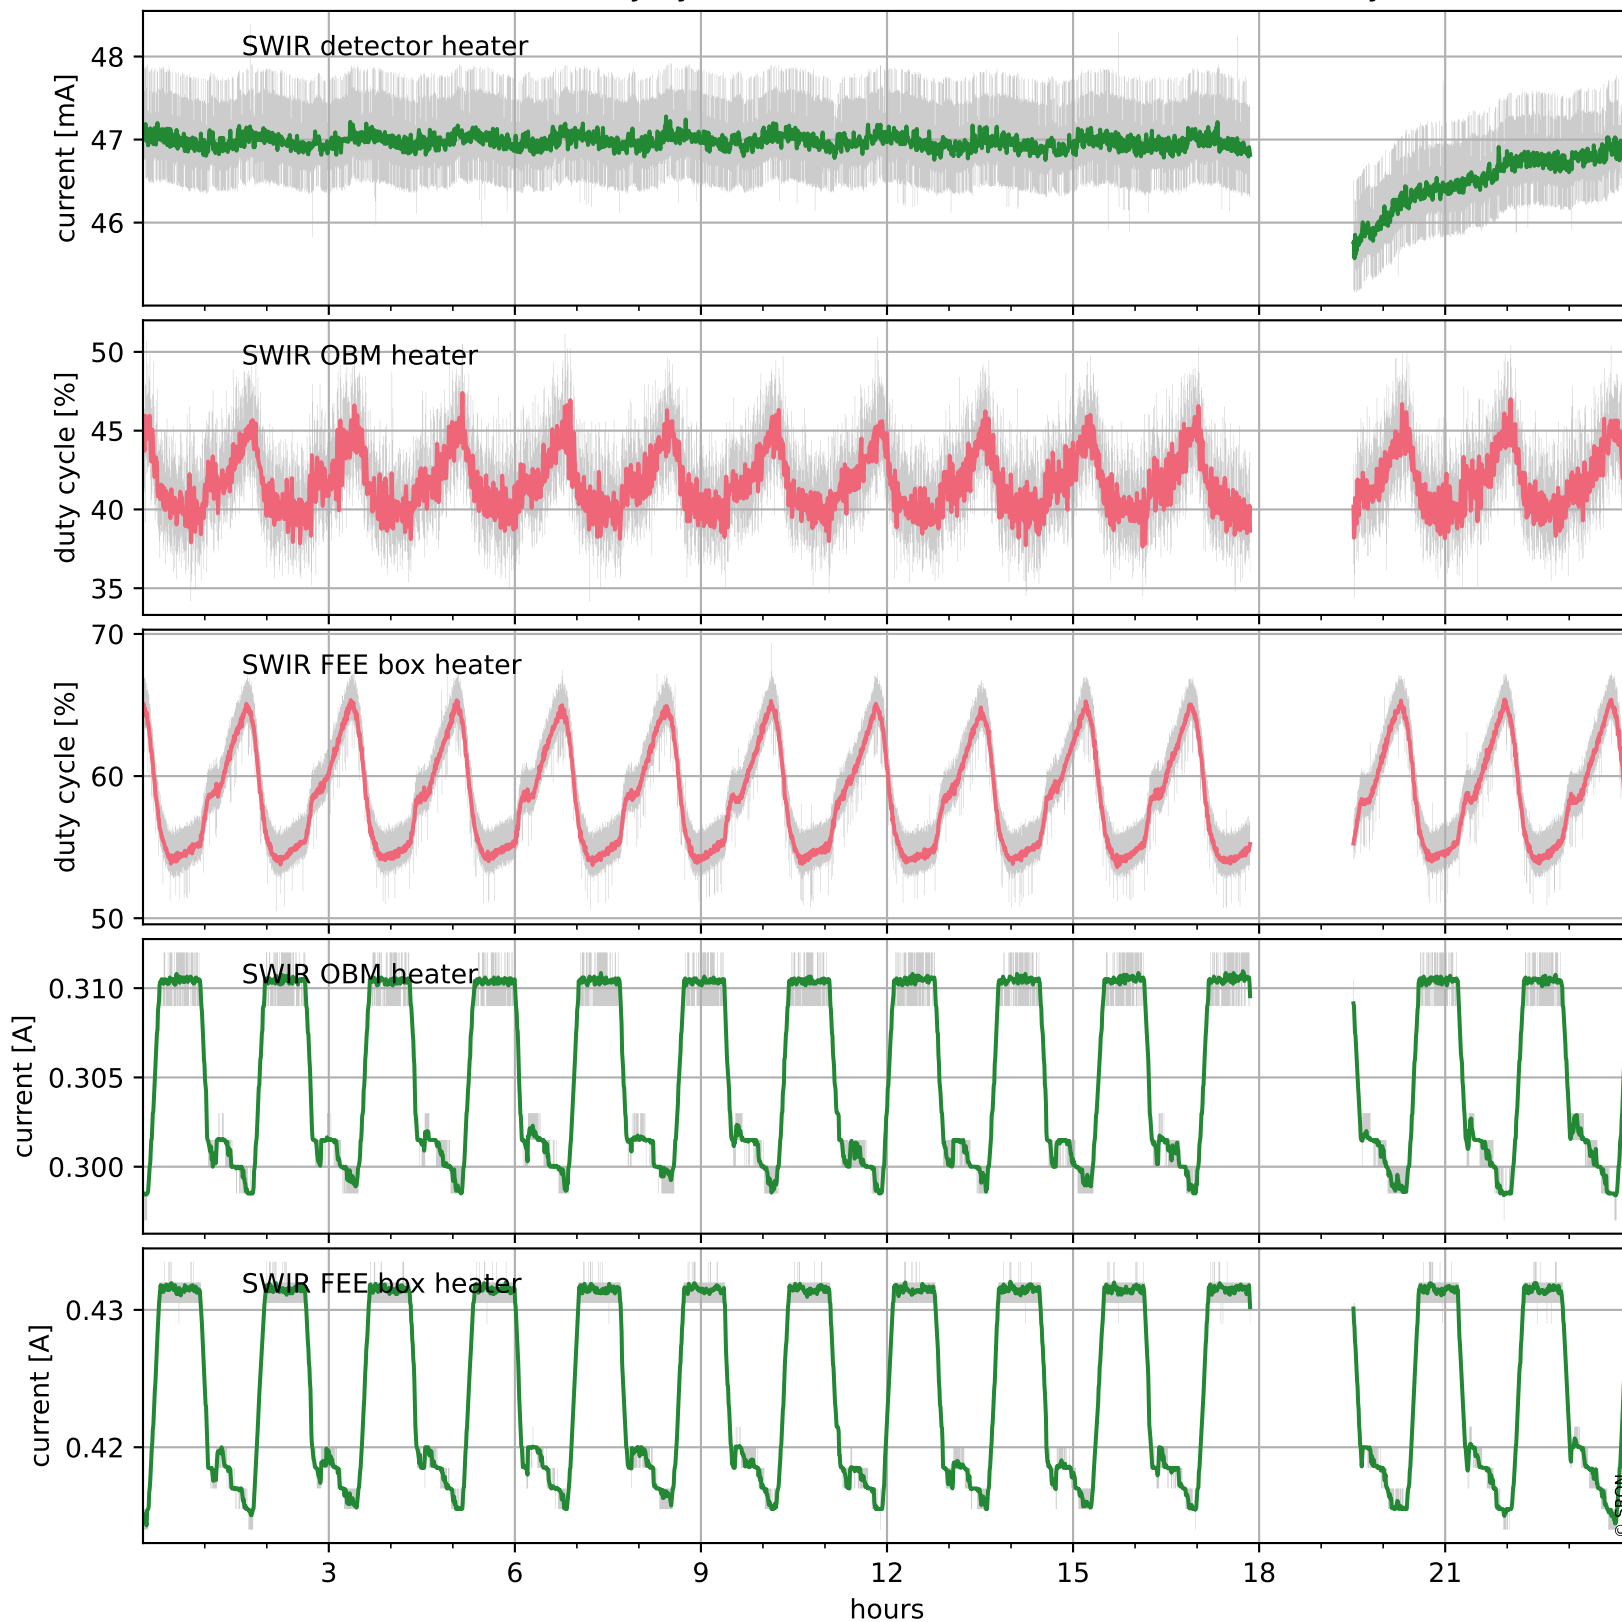

Tropomi SWIR housekeeping data

orbits: [32045, 32058]
coverage: 2023-12-20 / 2023-12-21
created: 2023-12-21T15:21:04Z

Temperature of sensors relevant for SWIR (one day)

Tropomi SWIR housekeeping data

orbits: [31574, 32058]
coverage: 2023-11-16 / 2023-12-21
created: 2023-12-21T15:21:04Z

Temperature of sensors relevant for SWIR (five weeks)

Tropomi SWIR housekeeping data

orbits: [32045, 32058]
coverage: 2023-12-20 / 2023-12-21
created: 2023-12-21T15:21:05Z

Current and duty cycle of 3 heaters relevant for SWIR (one day)

Tropomi SWIR housekeeping data

orbits: [31574, 32058]
coverage: 2023-11-16 / 2023-12-21
created: 2023-12-21T15:21:05Z

Current and duty cycle of 3 heaters relevant for SWIR (five weeks)

Tropomi SWIR housekeeping data

Temperature of sensors at the SWIR front-end electronics (five weeks)