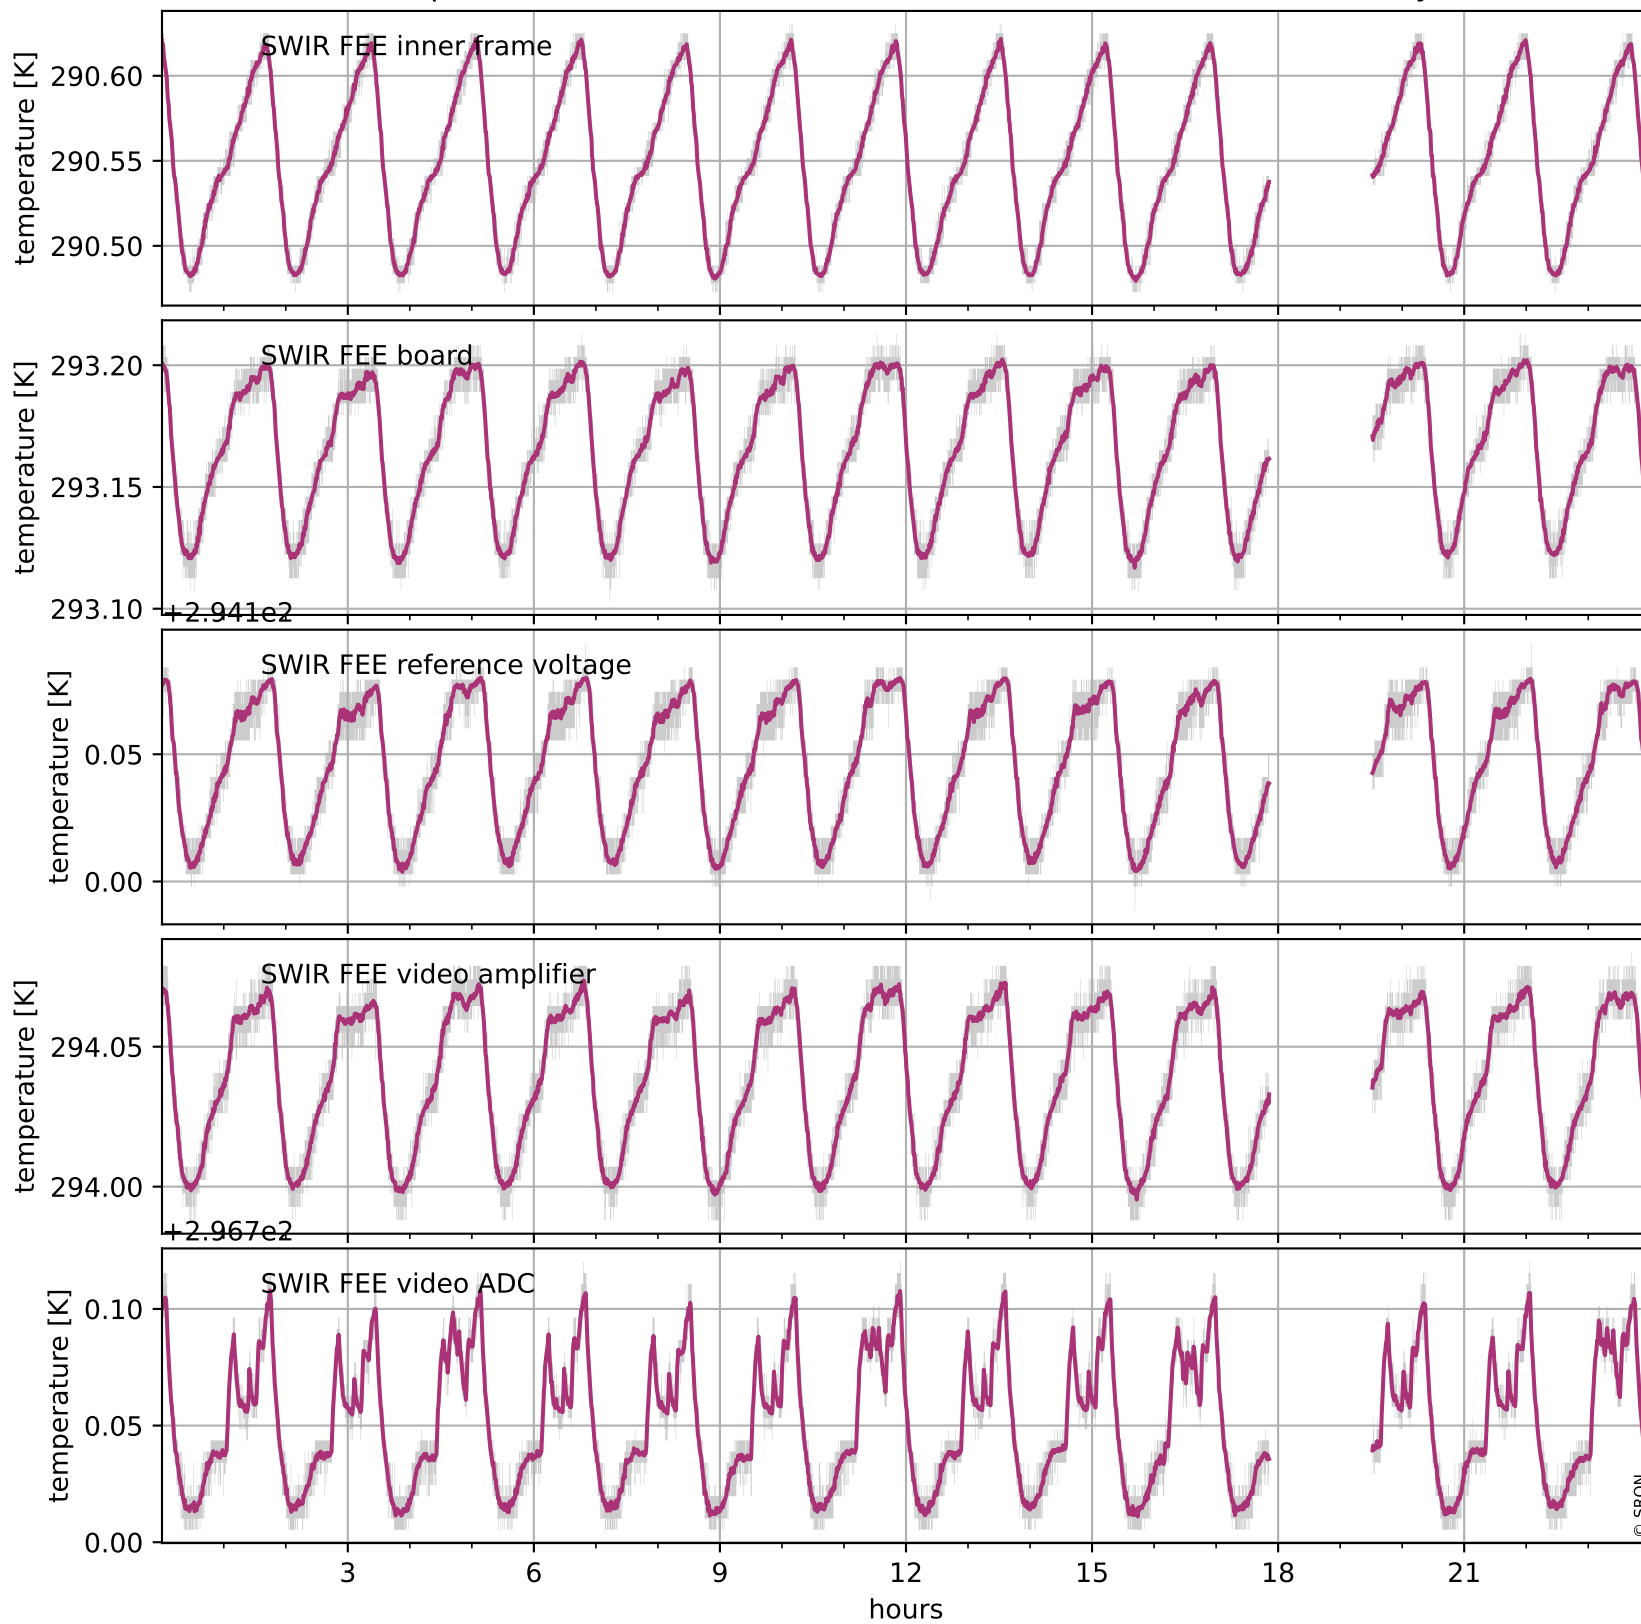

Tropomi SWIR housekeeping data

orbits: [32045, 32058]
coverage: 2023-12-20 / 2023-12-21
created: 2023-12-21T15:21:04Z

Temperature of sensors relevant for SWIR (one day)

Tropomi SWIR housekeeping data

orbits: [31574, 32058]
coverage: 2023-11-16 / 2023-12-21
created: 2023-12-21T15:21:04Z

Temperature of sensors relevant for SWIR (five weeks)

Tropomi SWIR housekeeping data

orbits: [32045, 32058]
coverage: 2023-12-20 / 2023-12-21
created: 2023-12-21T15:21:05Z

Current and duty cycle of 3 heaters relevant for SWIR (one day)

Tropomi SWIR housekeeping data

orbits: [31574, 32058]
coverage: 2023-11-16 / 2023-12-21
created: 2023-12-21T15:21:05Z

Current and duty cycle of 3 heaters relevant for SWIR (five weeks)

Tropomi SWIR housekeeping data

orbits: [32045, 32058]
coverage: 2023-12-20 / 2023-12-21
created: 2023-12-21T15:21:05Z

Temperature of sensors at the SWIR front-end electronics (one day)

Tropomi SWIR housekeeping data

orbits: [31574, 32058]
coverage: 2023-11-16 / 2023-12-21
created: 2023-12-21T15:21:06Z