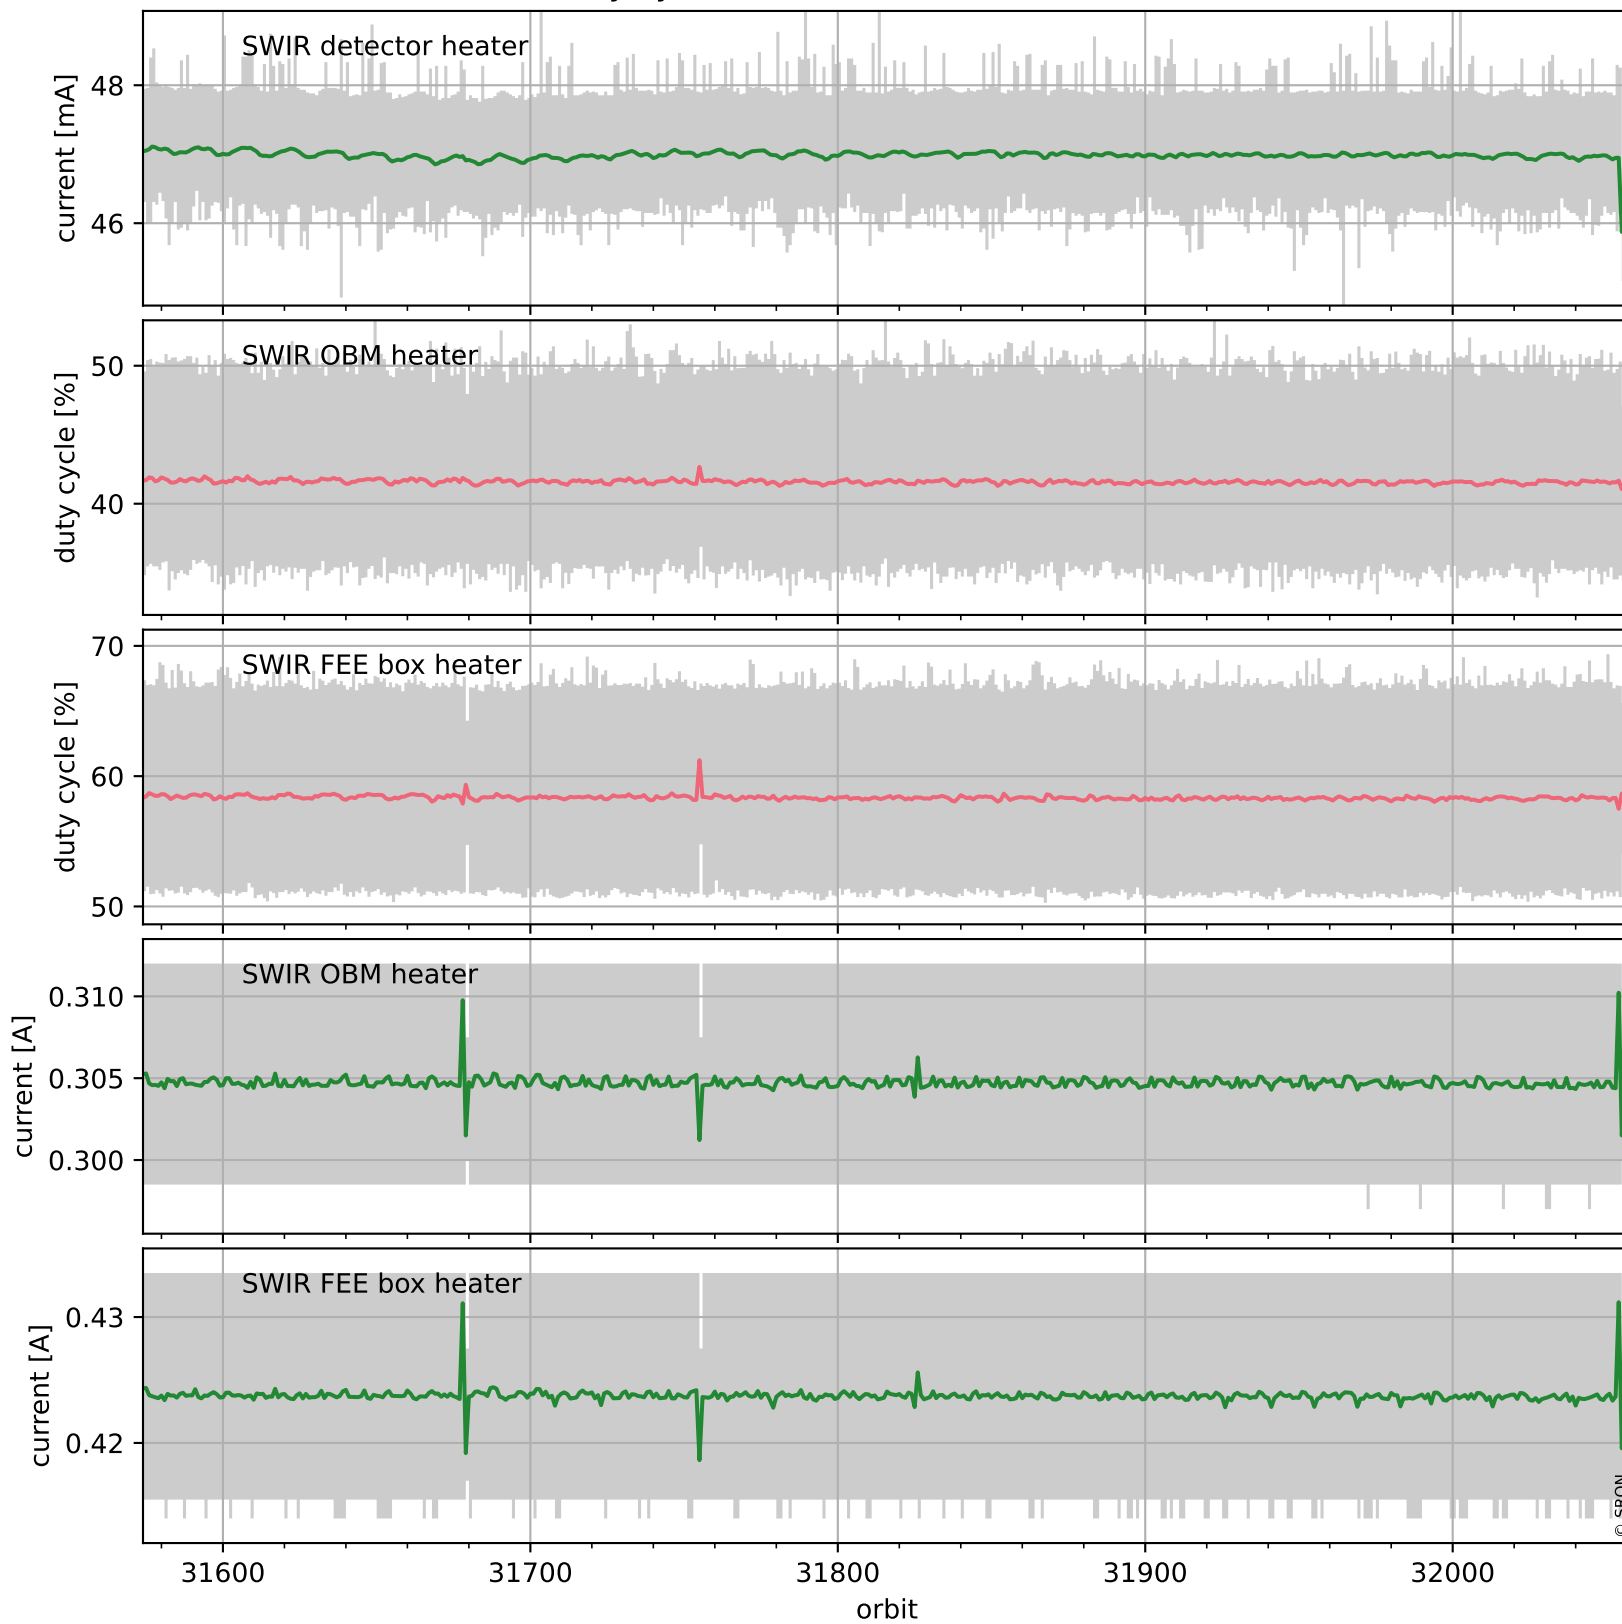

Tropomi SWIR housekeeping data

orbits: [32045, 32058]
coverage: 2023-12-20 / 2023-12-21
created: 2023-12-21T15:21:04Z

Temperature of sensors relevant for SWIR (one day)

Tropomi SWIR housekeeping data

orbits: [31574, 32058]
coverage: 2023-11-16 / 2023-12-21
created: 2023-12-21T15:21:04Z

Temperature of sensors relevant for SWIR (five weeks)

Tropomi SWIR housekeeping data

orbits: [32045, 32058]
coverage: 2023-12-20 / 2023-12-21
created: 2023-12-21T15:21:05Z

Current and duty cycle of 3 heaters relevant for SWIR (one day)

Tropomi SWIR housekeeping data

orbits: [31574, 32058]
coverage: 2023-11-16 / 2023-12-21
created: 2023-12-21T15:21:05Z

Current and duty cycle of 3 heaters relevant for SWIR (five weeks)

Tropomi SWIR housekeeping data

Temperature of sensors at the SWIR front-end electronics (five weeks)