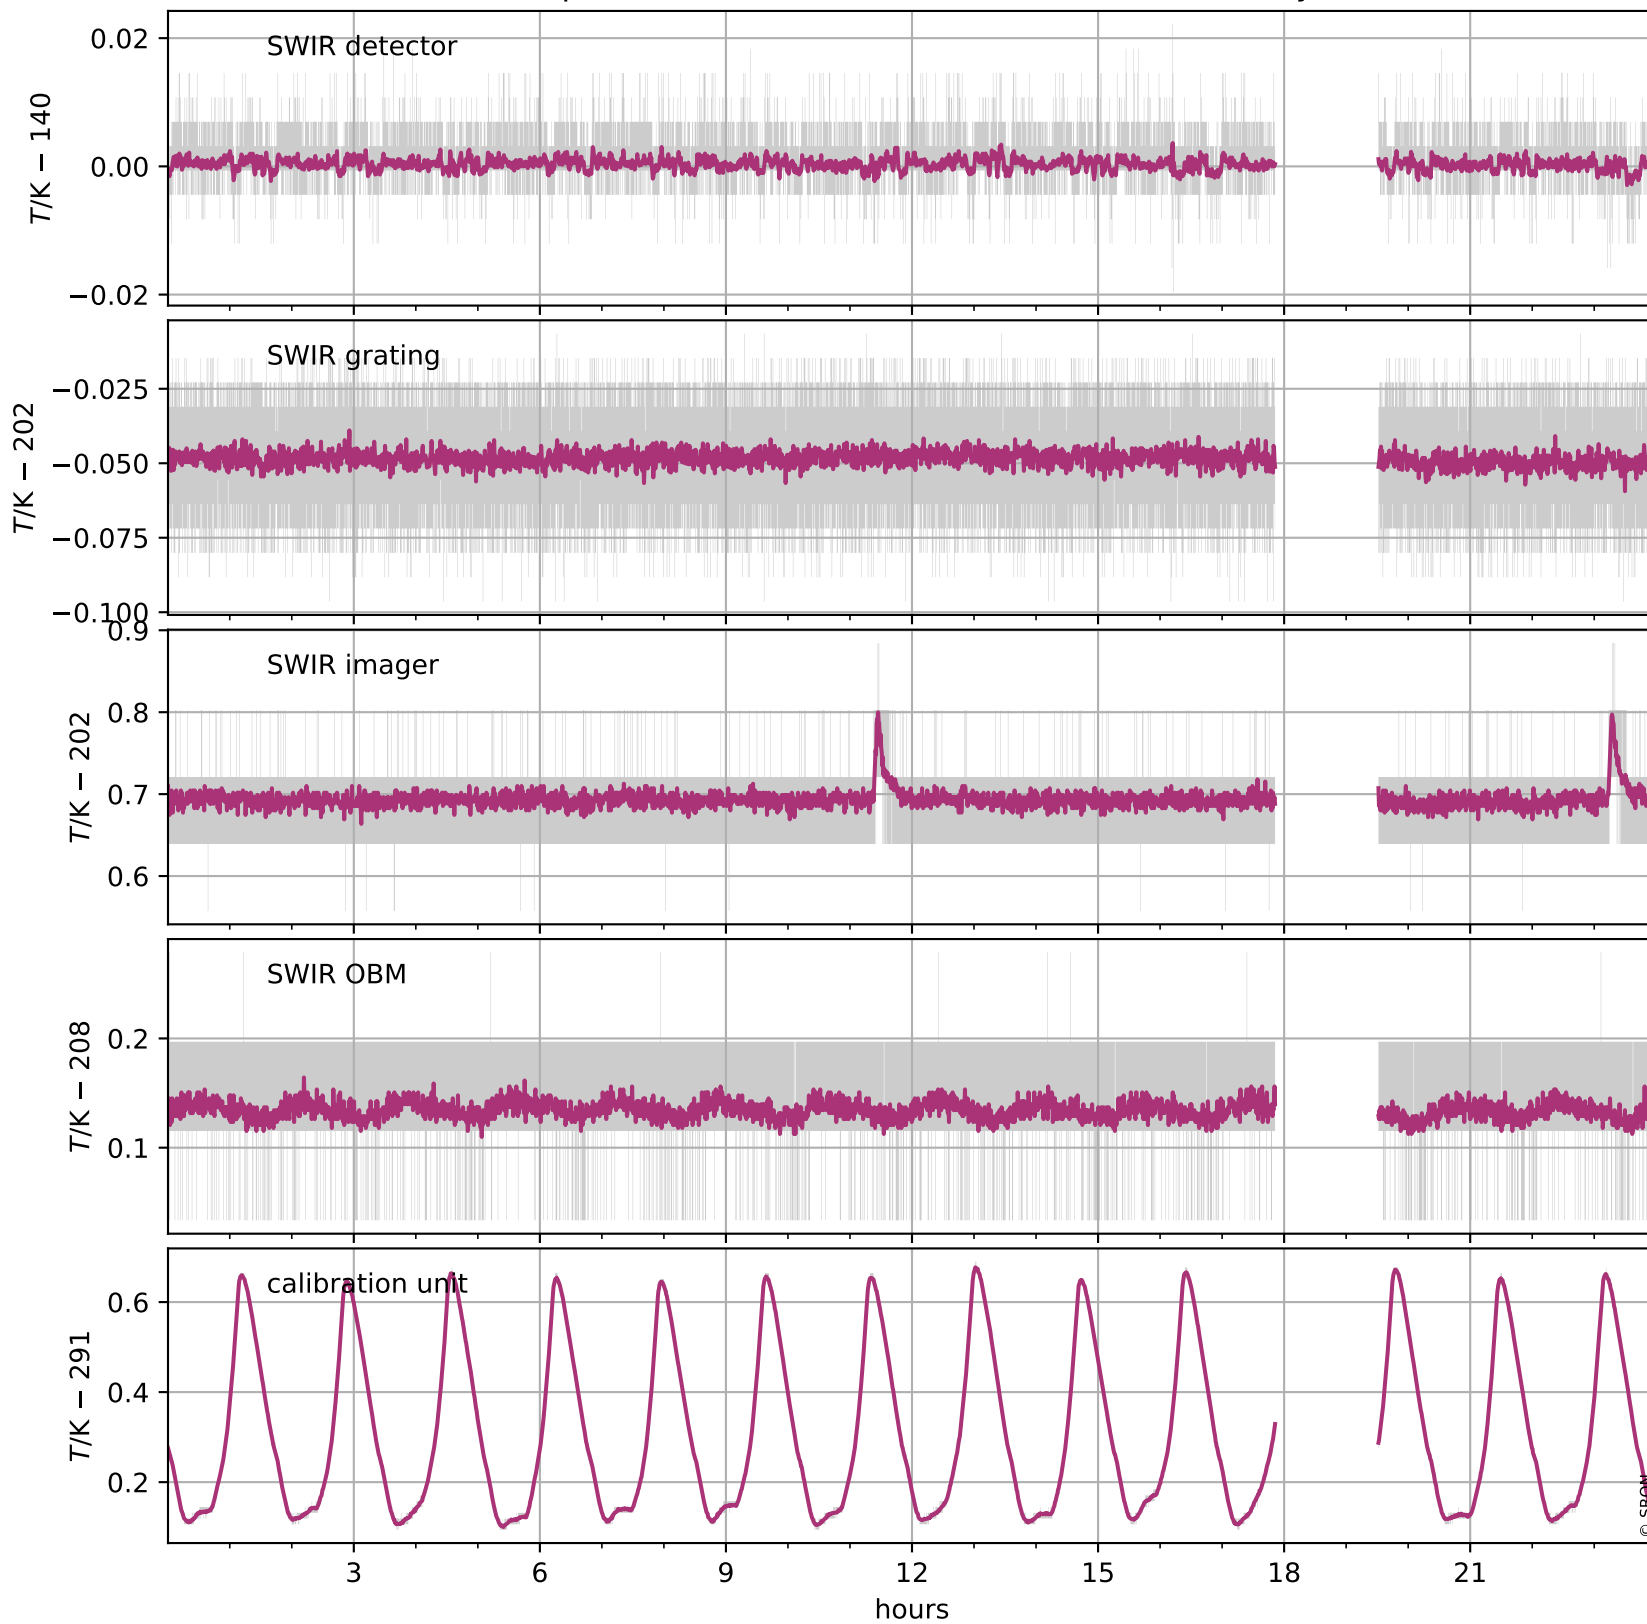

Tropomi SWIR housekeeping data

orbits: [32045, 32058]
coverage: 2023-12-20 / 2023-12-21
created: 2023-12-21T15:21:04Z

Temperature of sensors relevant for SWIR (one day)

Tropomi SWIR housekeeping data

orbits: [31574, 32058]
coverage: 2023-11-16 / 2023-12-21
created: 2023-12-21T15:21:04Z

Temperature of sensors relevant for SWIR (five weeks)

Tropomi SWIR housekeeping data

orbits: [32045, 32058]
coverage: 2023-12-20 / 2023-12-21
created: 2023-12-21T15:21:05Z

Current and duty cycle of 3 heaters relevant for SWIR (one day)

Tropomi SWIR housekeeping data

orbits: [31574, 32058]
coverage: 2023-11-16 / 2023-12-21
created: 2023-12-21T15:21:05Z

Current and duty cycle of 3 heaters relevant for SWIR (five weeks)

Tropomi SWIR housekeeping data