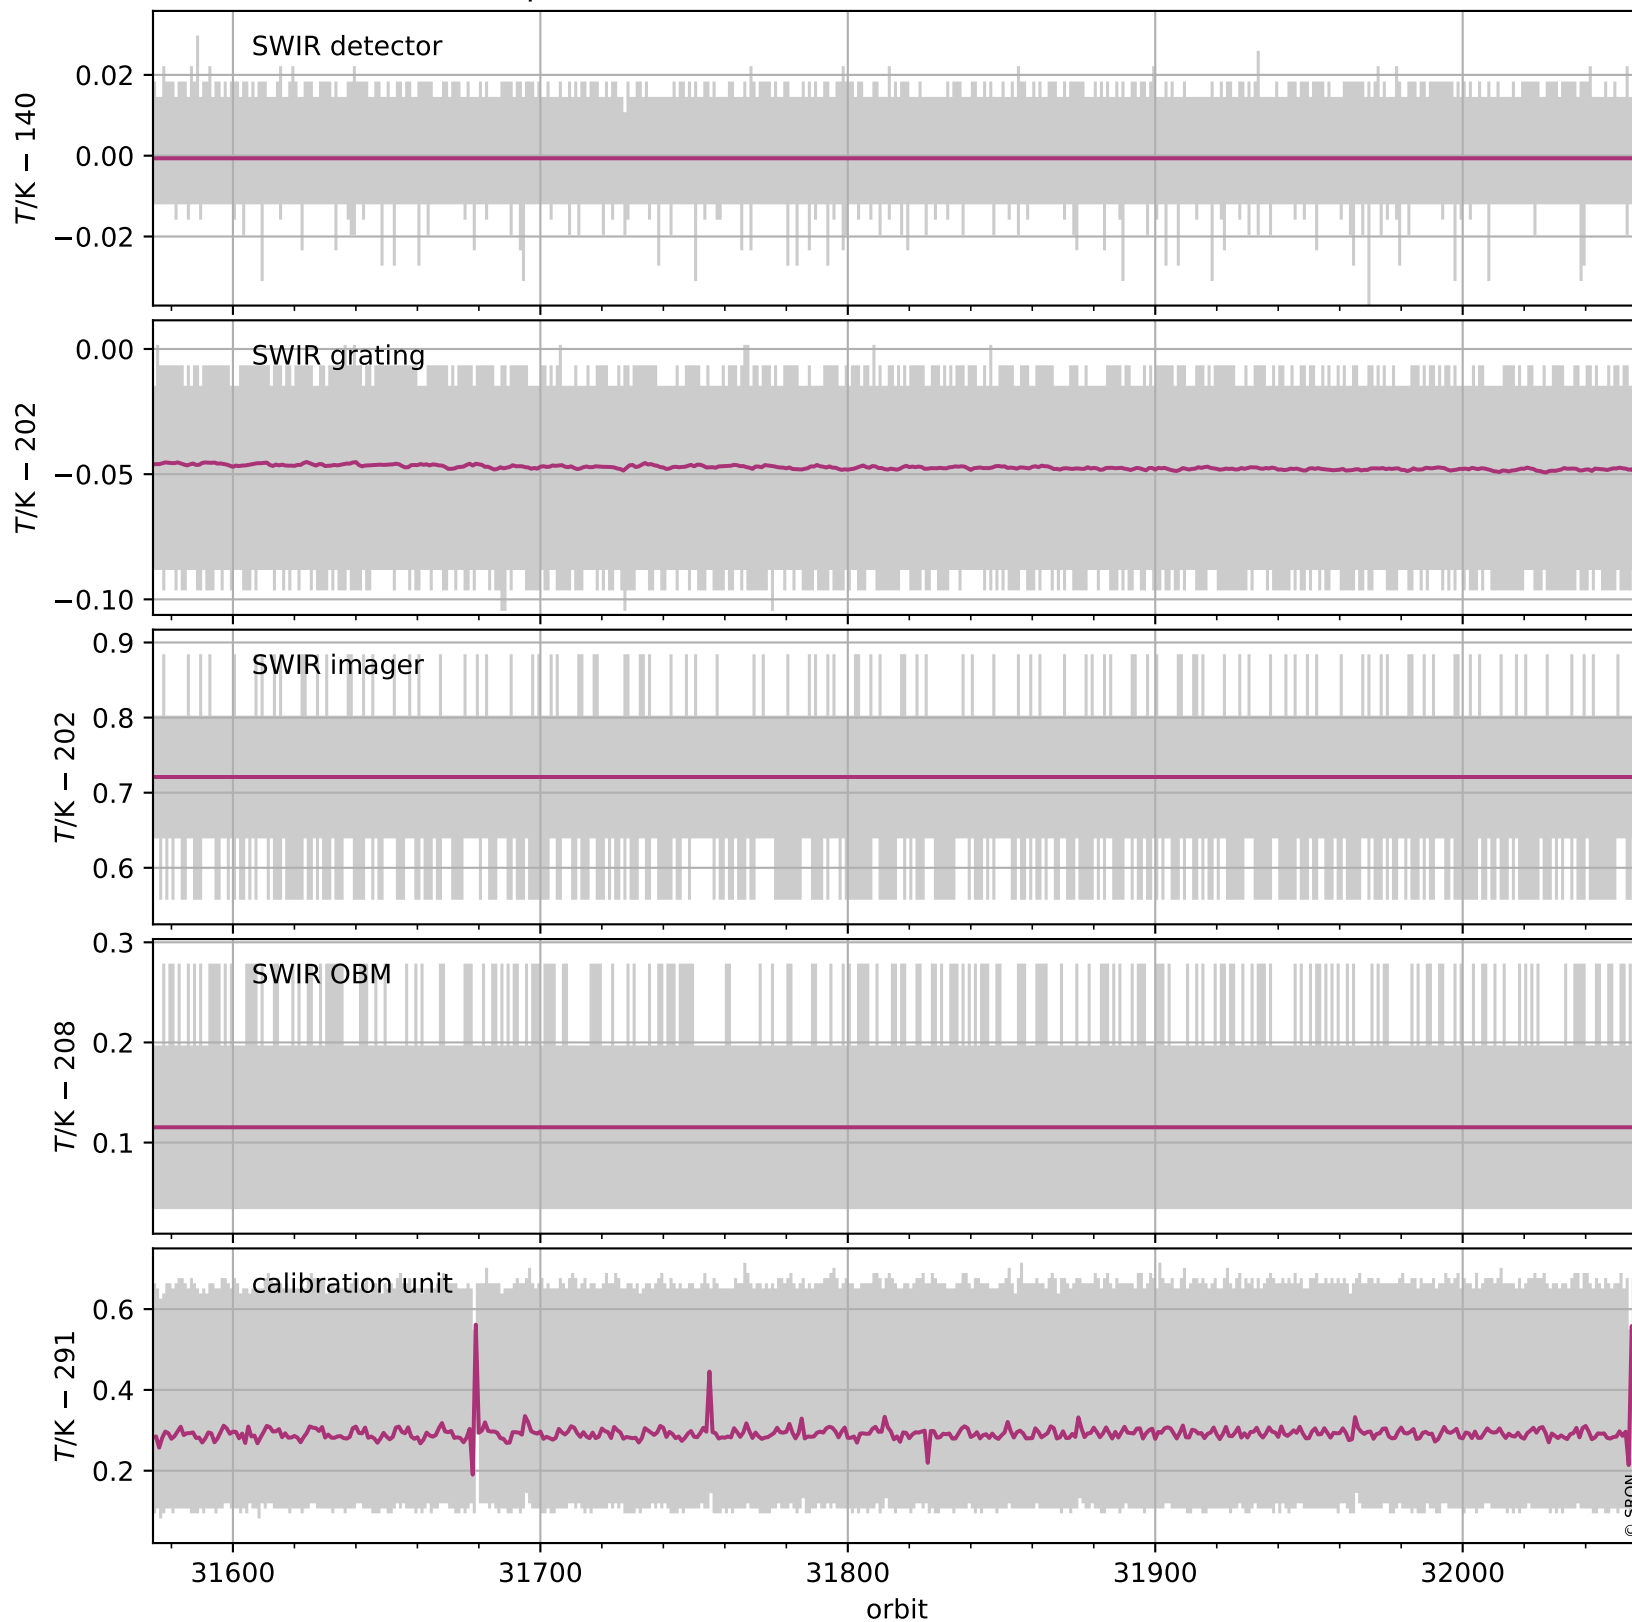

Tropomi SWIR housekeeping data

orbits: [32045, 32058]
coverage: 2023-12-20 / 2023-12-21
created: 2023-12-21T15:21:04Z

Temperature of sensors relevant for SWIR (one day)

Tropomi SWIR housekeeping data

orbits: [31574, 32058]
coverage: 2023-11-16 / 2023-12-21
created: 2023-12-21T15:21:04Z

Temperature of sensors relevant for SWIR (five weeks)

Tropomi SWIR housekeeping data

orbits: [32045, 32058]
coverage: 2023-12-20 / 2023-12-21
created: 2023-12-21T15:21:05Z

Current and duty cycle of 3 heaters relevant for SWIR (one day)

Tropomi SWIR housekeeping data

orbits: [31574, 32058]
coverage: 2023-11-16 / 2023-12-21
created: 2023-12-21T15:21:05Z

Current and duty cycle of 3 heaters relevant for SWIR (five weeks)

Tropomi SWIR housekeeping data

Temperature of sensors at the SWIR front-end electronics (five weeks)