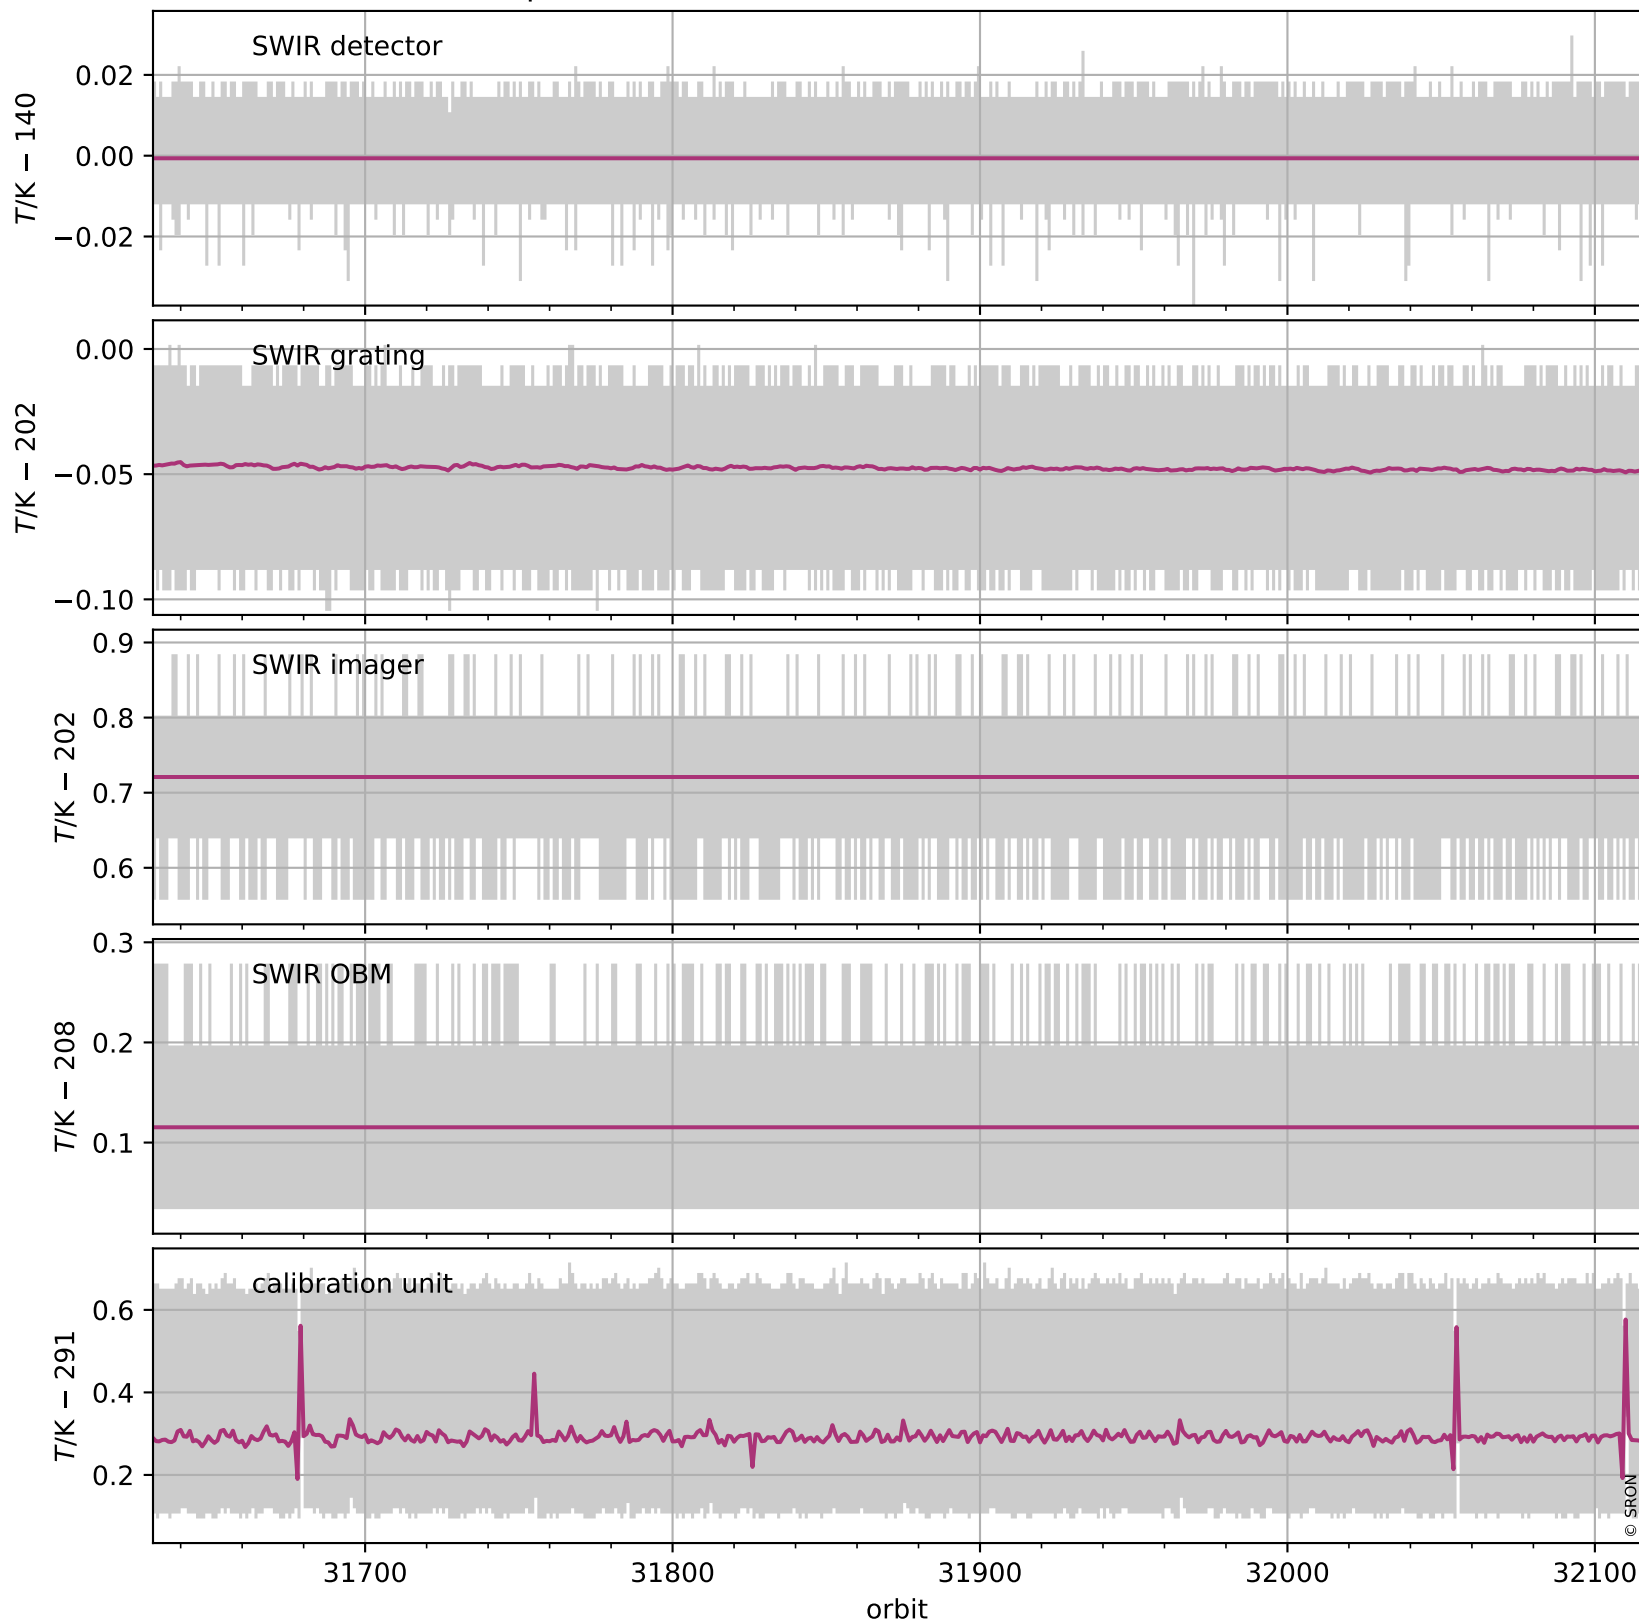

Tropomi SWIR housekeeping data

orbits: [32101, 32115]
coverage: 2023-12-24 / 2023-12-25
created: 2023-12-25T15:21:06Z

Temperature of sensors relevant for SWIR (one day)

Tropomi SWIR housekeeping data

orbits: [31631, 32115]
coverage: 2023-11-20 / 2023-12-25
created: 2023-12-25T15:21:07Z

Temperature of sensors relevant for SWIR (five weeks)

Tropomi SWIR housekeeping data

orbits: [32101, 32115]
coverage: 2023-12-24 / 2023-12-25
created: 2023-12-25T15:21:07Z

Current and duty cycle of 3 heaters relevant for SWIR (one day)

Tropomi SWIR housekeeping data

orbits: [31631, 32115]
coverage: 2023-11-20 / 2023-12-25
created: 2023-12-25T15:21:08Z

Current and duty cycle of 3 heaters relevant for SWIR (five weeks)

Tropomi SWIR housekeeping data

Temperature of sensors at the SWIR front-end electronics (five weeks)