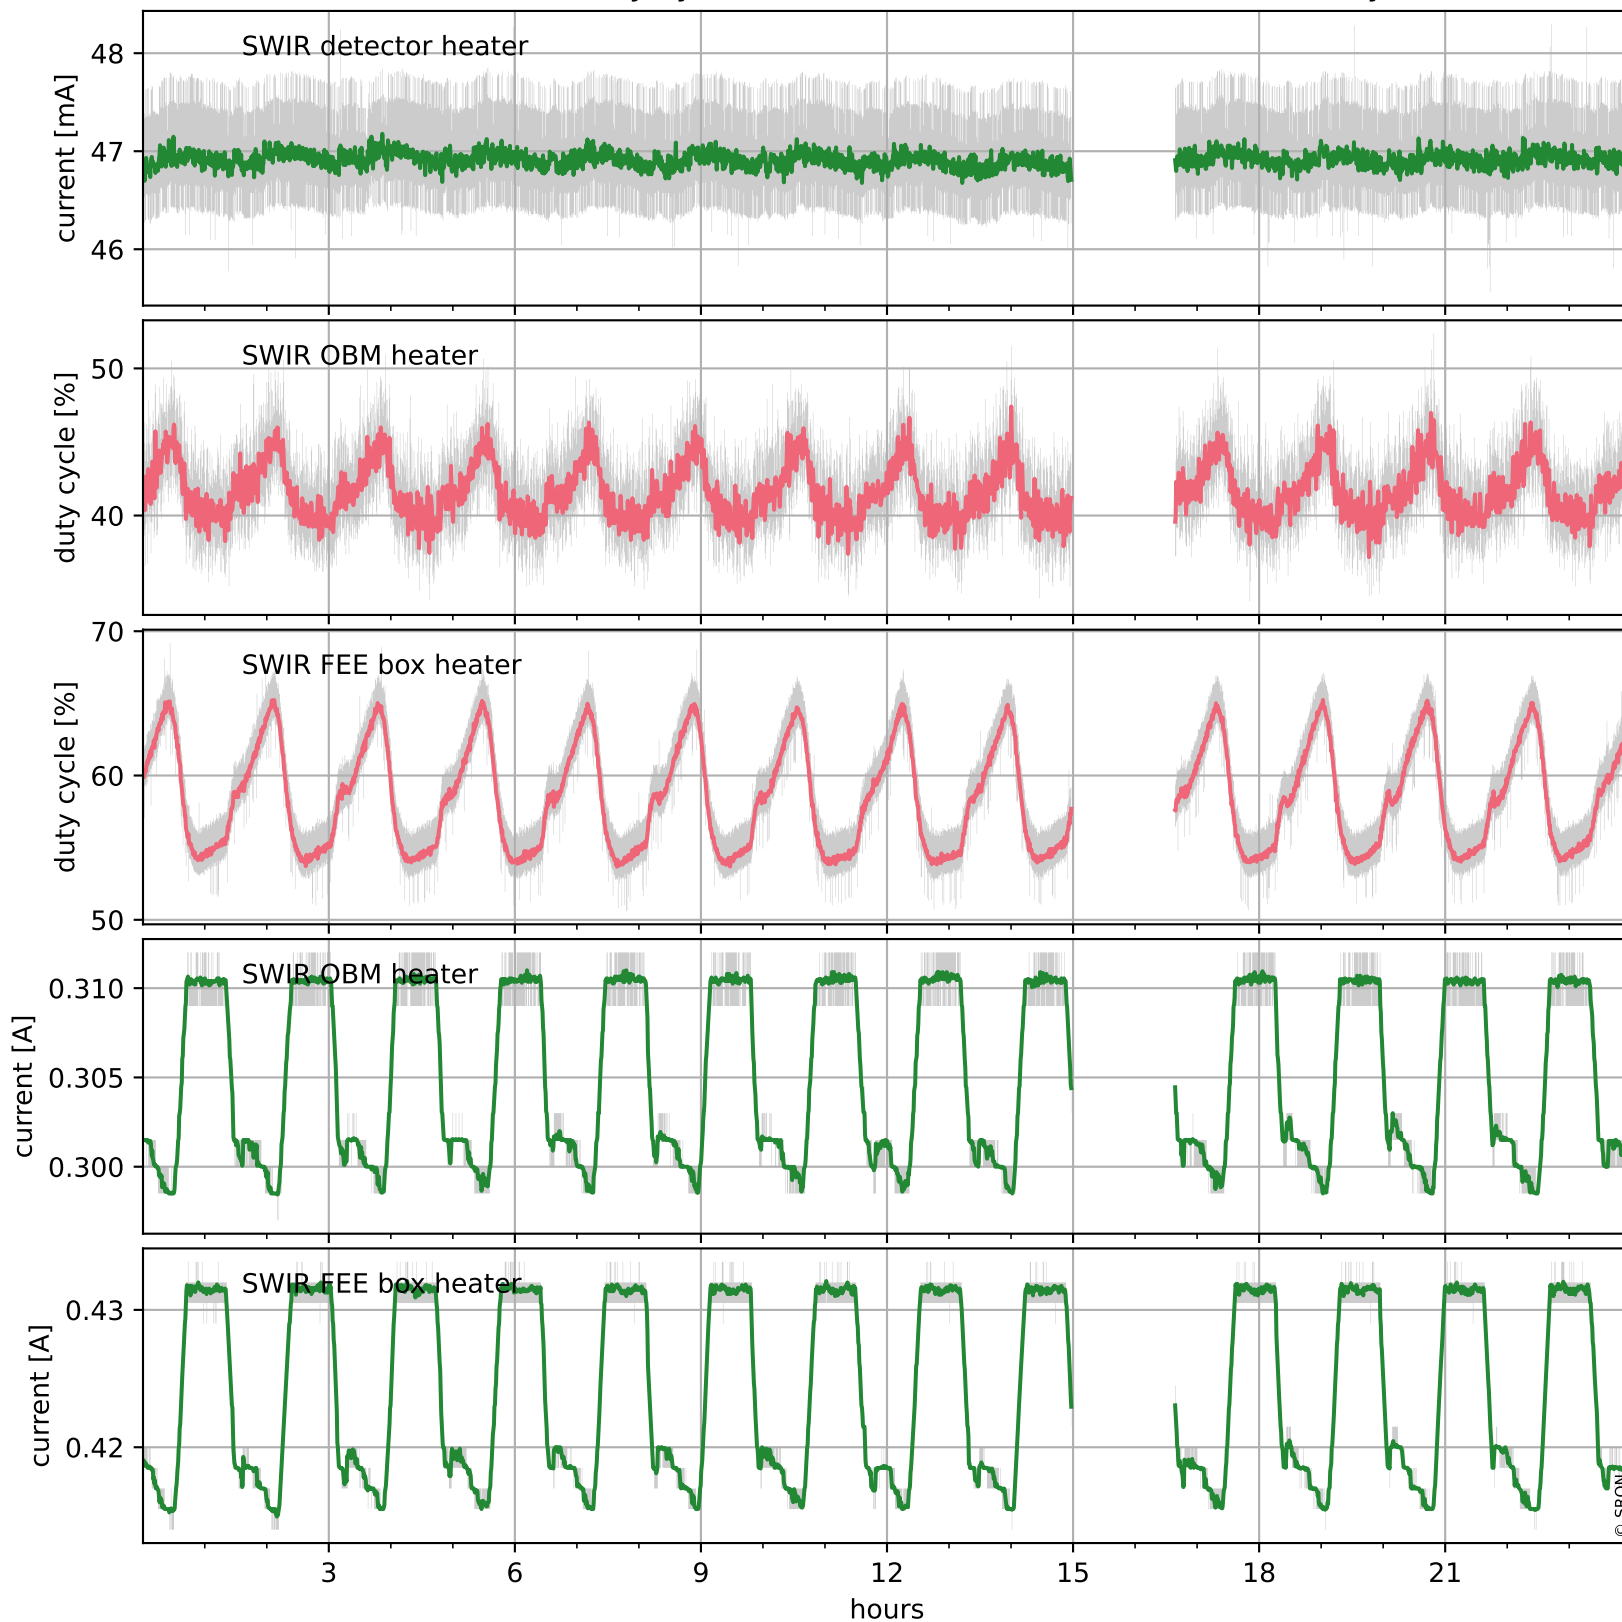

Tropomi SWIR housekeeping data

orbits: [32101, 32115]
coverage: 2023-12-24 / 2023-12-25
created: 2023-12-25T15:21:06Z

Temperature of sensors relevant for SWIR (one day)

Tropomi SWIR housekeeping data

orbits: [31631, 32115]
coverage: 2023-11-20 / 2023-12-25
created: 2023-12-25T15:21:07Z

Temperature of sensors relevant for SWIR (five weeks)

Tropomi SWIR housekeeping data

orbits: [32101, 32115]
coverage: 2023-12-24 / 2023-12-25
created: 2023-12-25T15:21:07Z

Current and duty cycle of 3 heaters relevant for SWIR (one day)

Tropomi SWIR housekeeping data

orbits: [31631, 32115]
coverage: 2023-11-20 / 2023-12-25
created: 2023-12-25T15:21:08Z

Current and duty cycle of 3 heaters relevant for SWIR (five weeks)

Tropomi SWIR housekeeping data

Temperature of sensors at the SWIR front-end electronics (five weeks)