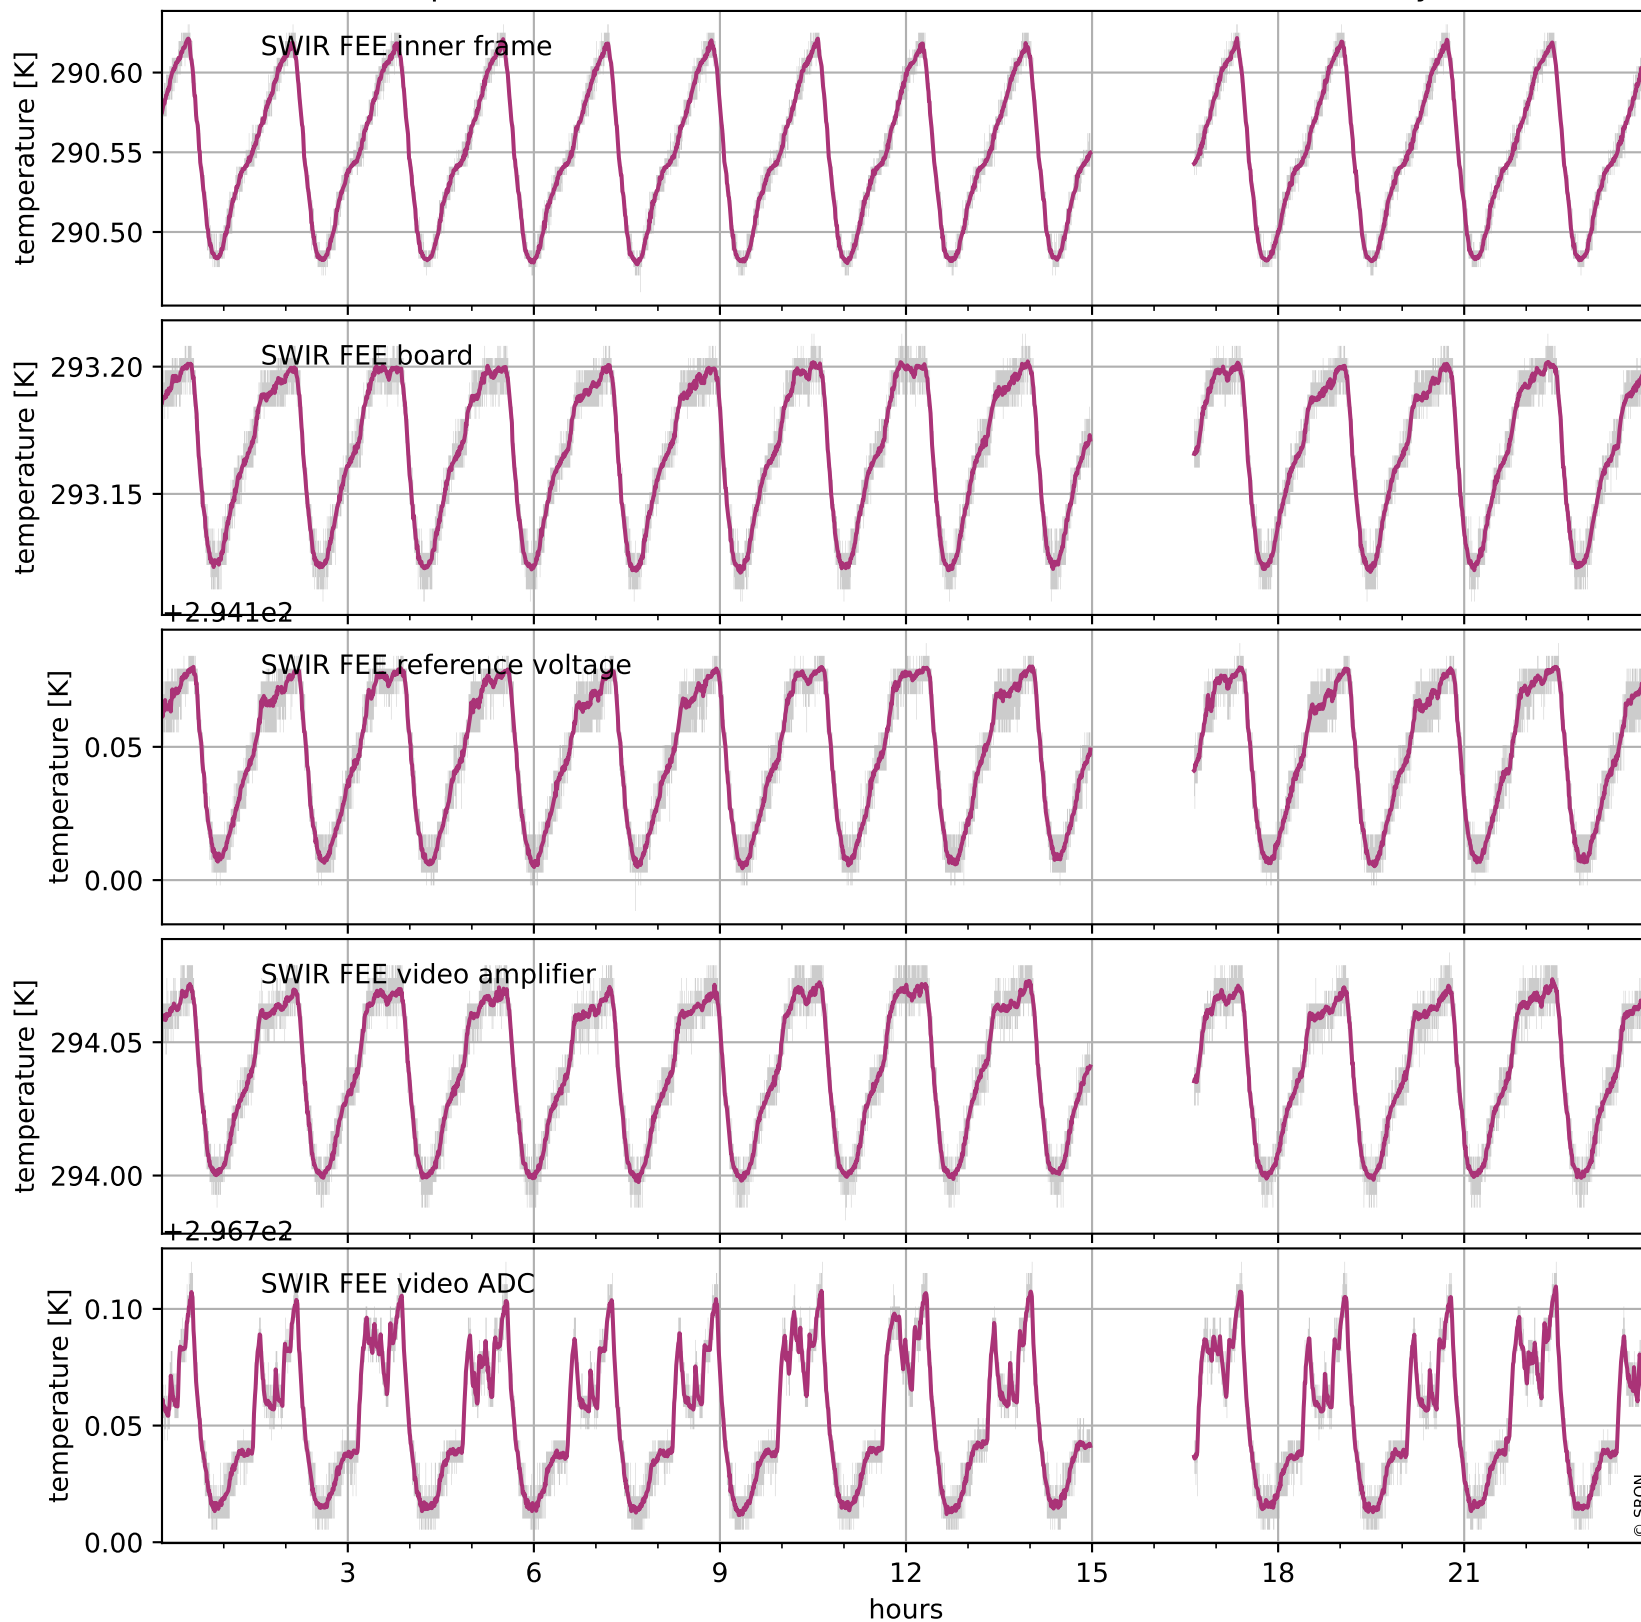

Temperature of sensors relevant for SWIR (five weeks)

Tropomi SWIR housekeeping data

orbits: [32101, 32115]
coverage: 2023-12-24 / 2023-12-25
created: 2023-12-25T15:21:07Z

Current and duty cycle of 3 heaters relevant for SWIR (one day)

Tropomi SWIR housekeeping data

orbits: [31631, 32115]
coverage: 2023-11-20 / 2023-12-25
created: 2023-12-25T15:21:08Z

Current and duty cycle of 3 heaters relevant for SWIR (five weeks)

Tropomi SWIR housekeeping data

orbits: [32101, 32115]
coverage: 2023-12-24 / 2023-12-25
created: 2023-12-25T15:21:08Z

Temperature of sensors at the SWIR front-end electronics (one day)

Tropomi SWIR housekeeping data

orbits: [31631, 32115]
coverage: 2023-11-20 / 2023-12-25
created: 2023-12-25T15:21:08Z