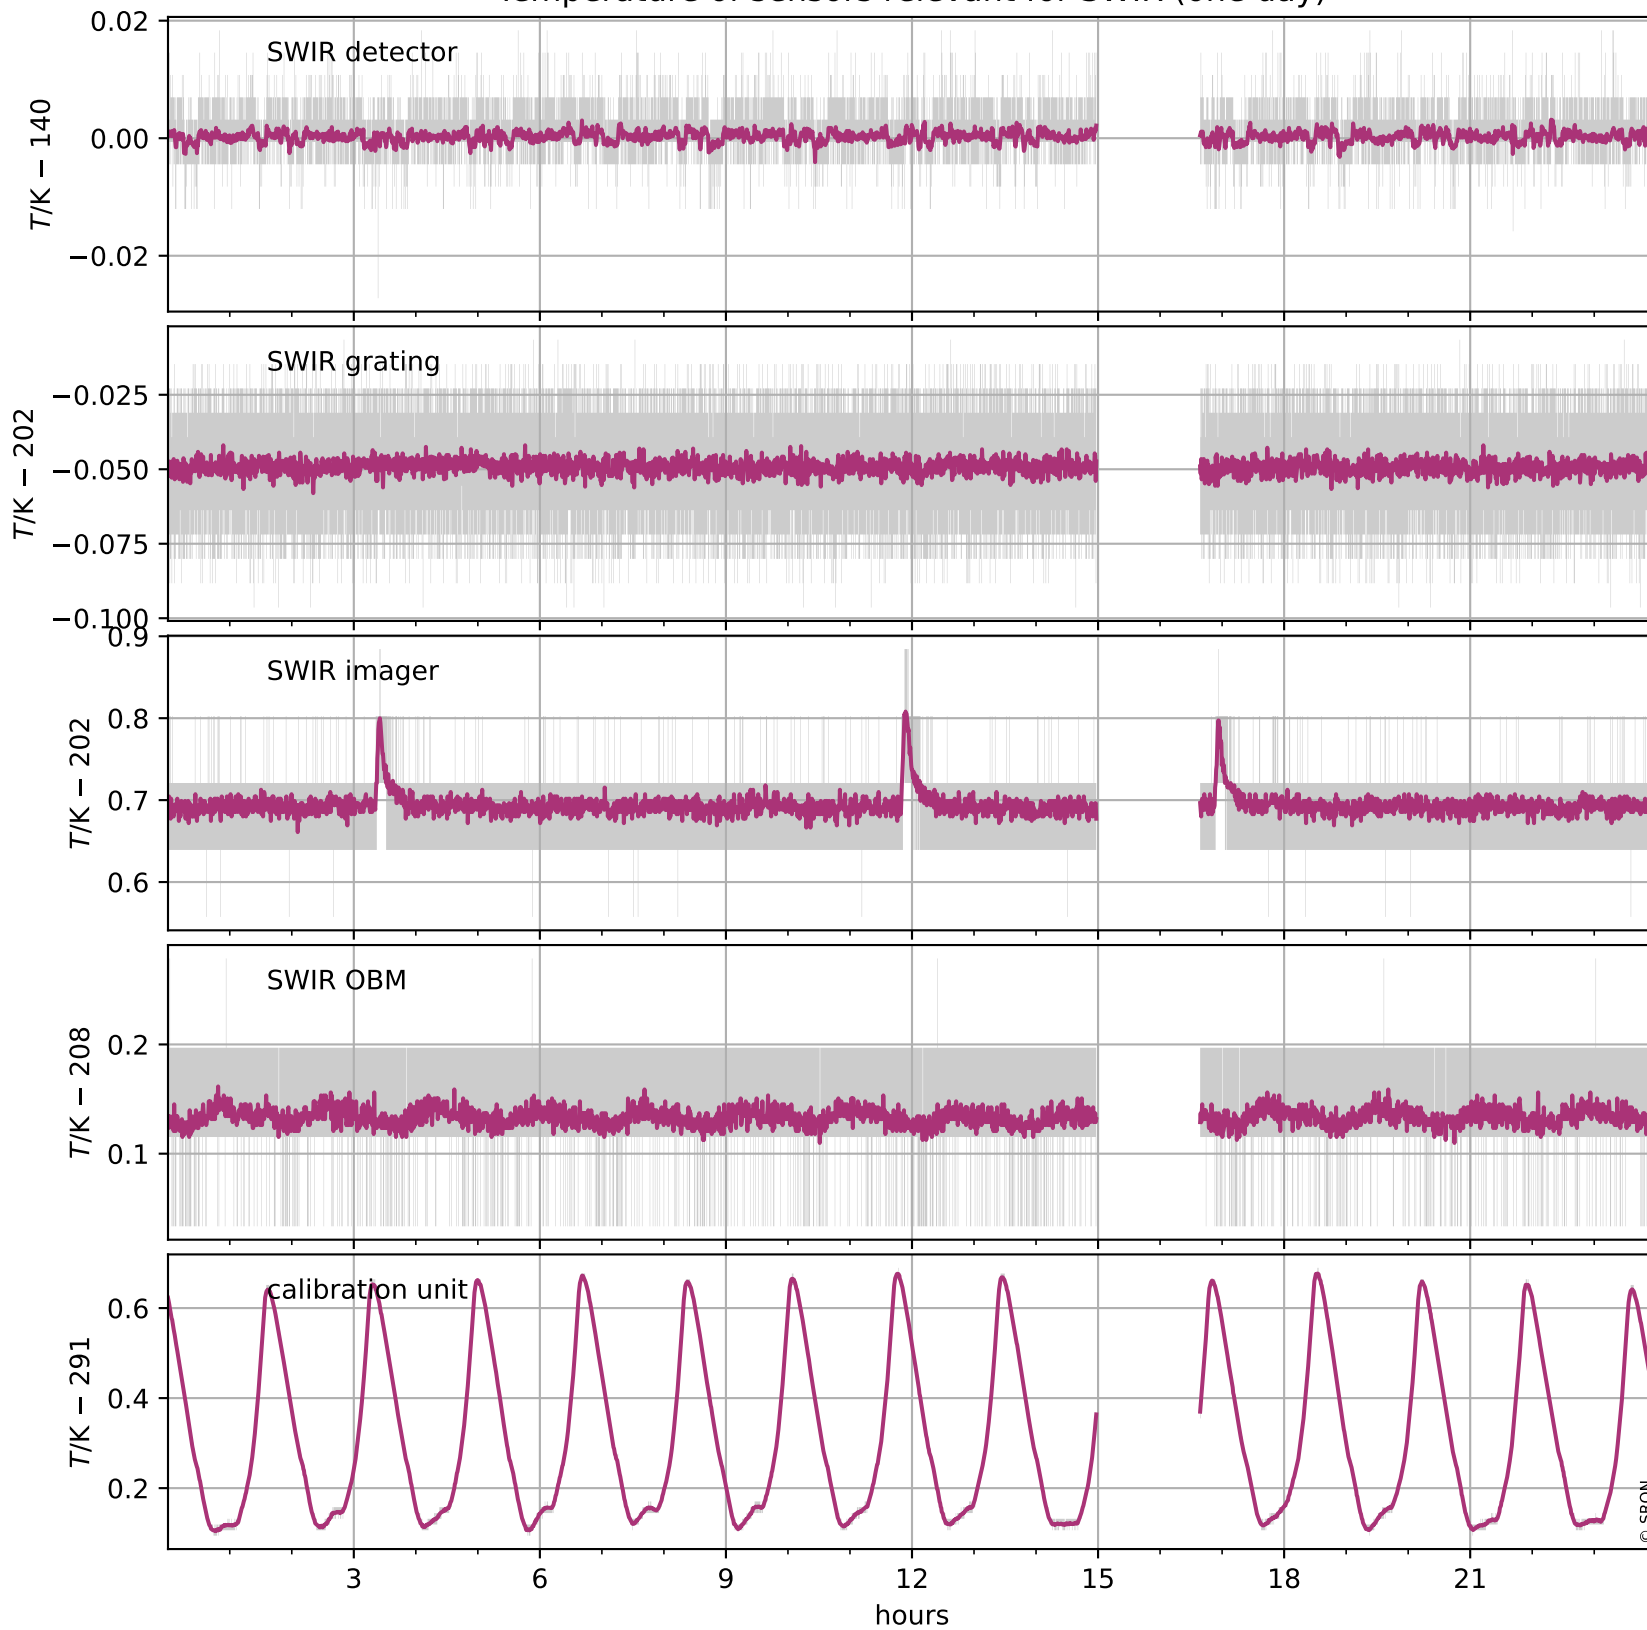

Tropomi SWIR housekeeping data

orbits: [32101, 32115]
coverage: 2023-12-24 / 2023-12-25
created: 2023-12-25T15:21:06Z

Temperature of sensors relevant for SWIR (one day)

Tropomi SWIR housekeeping data

orbits: [31631, 32115]
coverage: 2023-11-20 / 2023-12-25
created: 2023-12-25T15:21:07Z

Temperature of sensors relevant for SWIR (five weeks)

Tropomi SWIR housekeeping data

orbits: [32101, 32115]
coverage: 2023-12-24 / 2023-12-25
created: 2023-12-25T15:21:07Z

Current and duty cycle of 3 heaters relevant for SWIR (one day)

Tropomi SWIR housekeeping data

orbits: [31631, 32115]
coverage: 2023-11-20 / 2023-12-25
created: 2023-12-25T15:21:08Z

Current and duty cycle of 3 heaters relevant for SWIR (five weeks)

Tropomi SWIR housekeeping data

Temperature of sensors at the SWIR front-end electronics (five weeks)