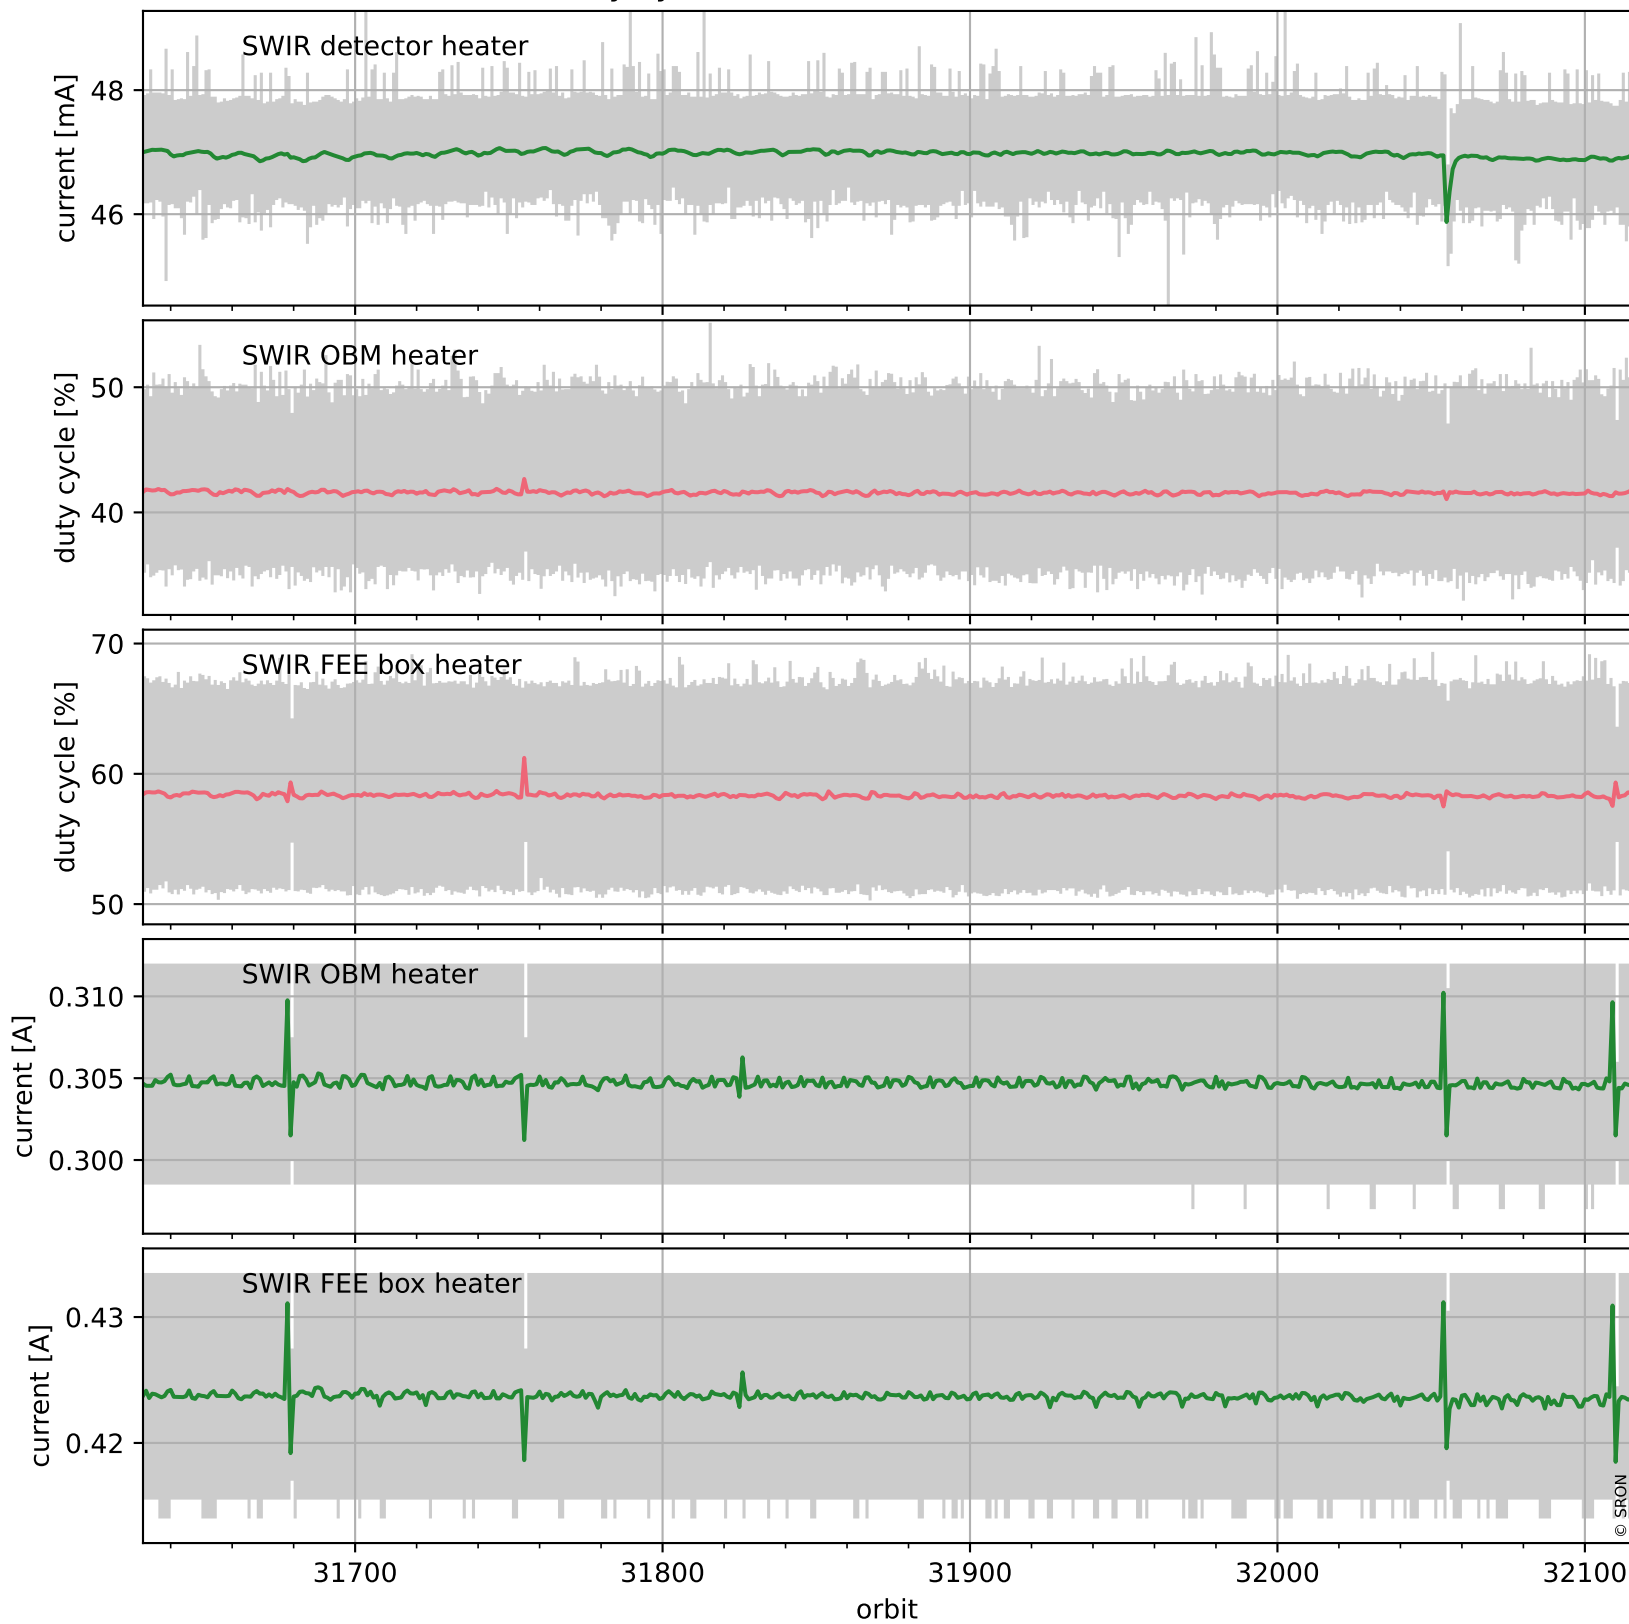

Tropomi SWIR housekeeping data

orbits: [32101, 32115]
coverage: 2023-12-24 / 2023-12-25
created: 2023-12-25T15:21:06Z

Temperature of sensors relevant for SWIR (one day)

Tropomi SWIR housekeeping data

orbits: [31631, 32115]
coverage: 2023-11-20 / 2023-12-25
created: 2023-12-25T15:21:07Z

Temperature of sensors relevant for SWIR (five weeks)

Tropomi SWIR housekeeping data

orbits: [32101, 32115]
coverage: 2023-12-24 / 2023-12-25
created: 2023-12-25T15:21:07Z

Current and duty cycle of 3 heaters relevant for SWIR (one day)

Tropomi SWIR housekeeping data

orbits: [31631, 32115]
coverage: 2023-11-20 / 2023-12-25
created: 2023-12-25T15:21:08Z

Current and duty cycle of 3 heaters relevant for SWIR (five weeks)

Tropomi SWIR housekeeping data

orbits: [32101, 32115]
coverage: 2023-12-24 / 2023-12-25
created: 2023-12-25T15:21:08Z

Temperature of sensors at the SWIR front-end electronics (one day)

Tropomi SWIR housekeeping data

orbits: [31631, 32115]
coverage: 2023-11-20 / 2023-12-25
created: 2023-12-25T15:21:08Z