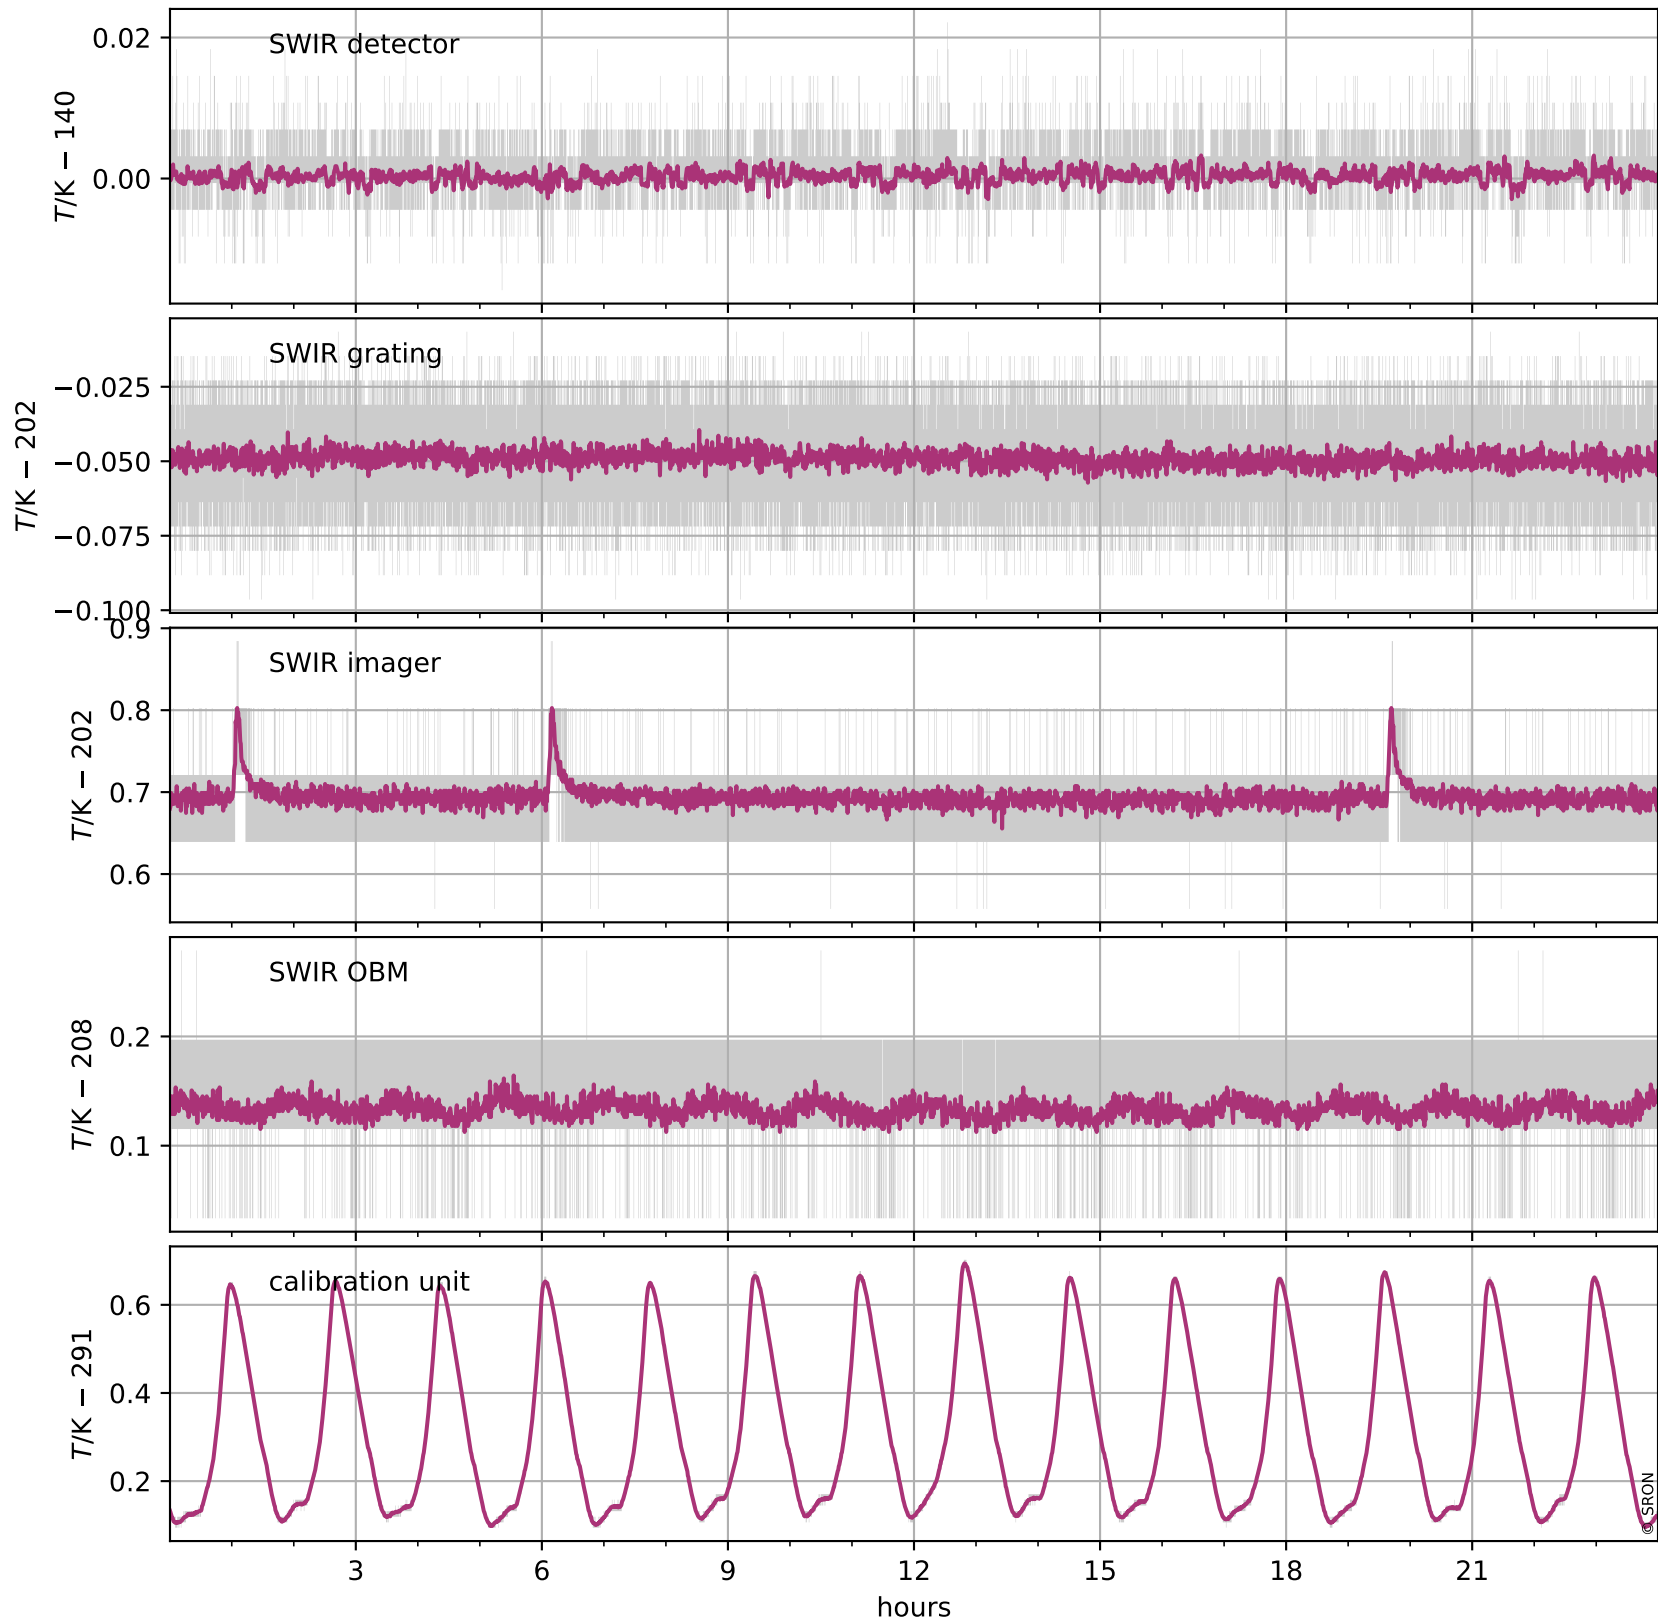

Tropomi SWIR housekeeping data

orbits: [32130, 32143]
coverage: 2023-12-26 / 2023-12-27
created: 2023-12-27T05:21:04Z

Temperature of sensors relevant for SWIR (one day)

Tropomi SWIR housekeeping data

orbits: [31659, 32143]
coverage: 2023-11-22 / 2023-12-27
created: 2023-12-27T05:21:04Z

Temperature of sensors relevant for SWIR (five weeks)

Tropomi SWIR housekeeping data

orbits: [32130, 32143]
coverage: 2023-12-26 / 2023-12-27
created: 2023-12-27T05:21:04Z

Current and duty cycle of 3 heaters relevant for SWIR (one day)

Tropomi SWIR housekeeping data

orbits: [31659, 32143]
coverage: 2023-11-22 / 2023-12-27
created: 2023-12-27T05:21:05Z

Current and duty cycle of 3 heaters relevant for SWIR (five weeks)

Tropomi SWIR housekeeping data

orbits: [32130, 32143]
coverage: 2023-12-26 / 2023-12-27
created: 2023-12-27T05:21:05Z

Temperature of sensors at the SWIR front-end electronics (one day)

Tropomi SWIR housekeeping data

orbits: [31659, 32143]
coverage: 2023-11-22 / 2023-12-27
created: 2023-12-27T05:21:05Z