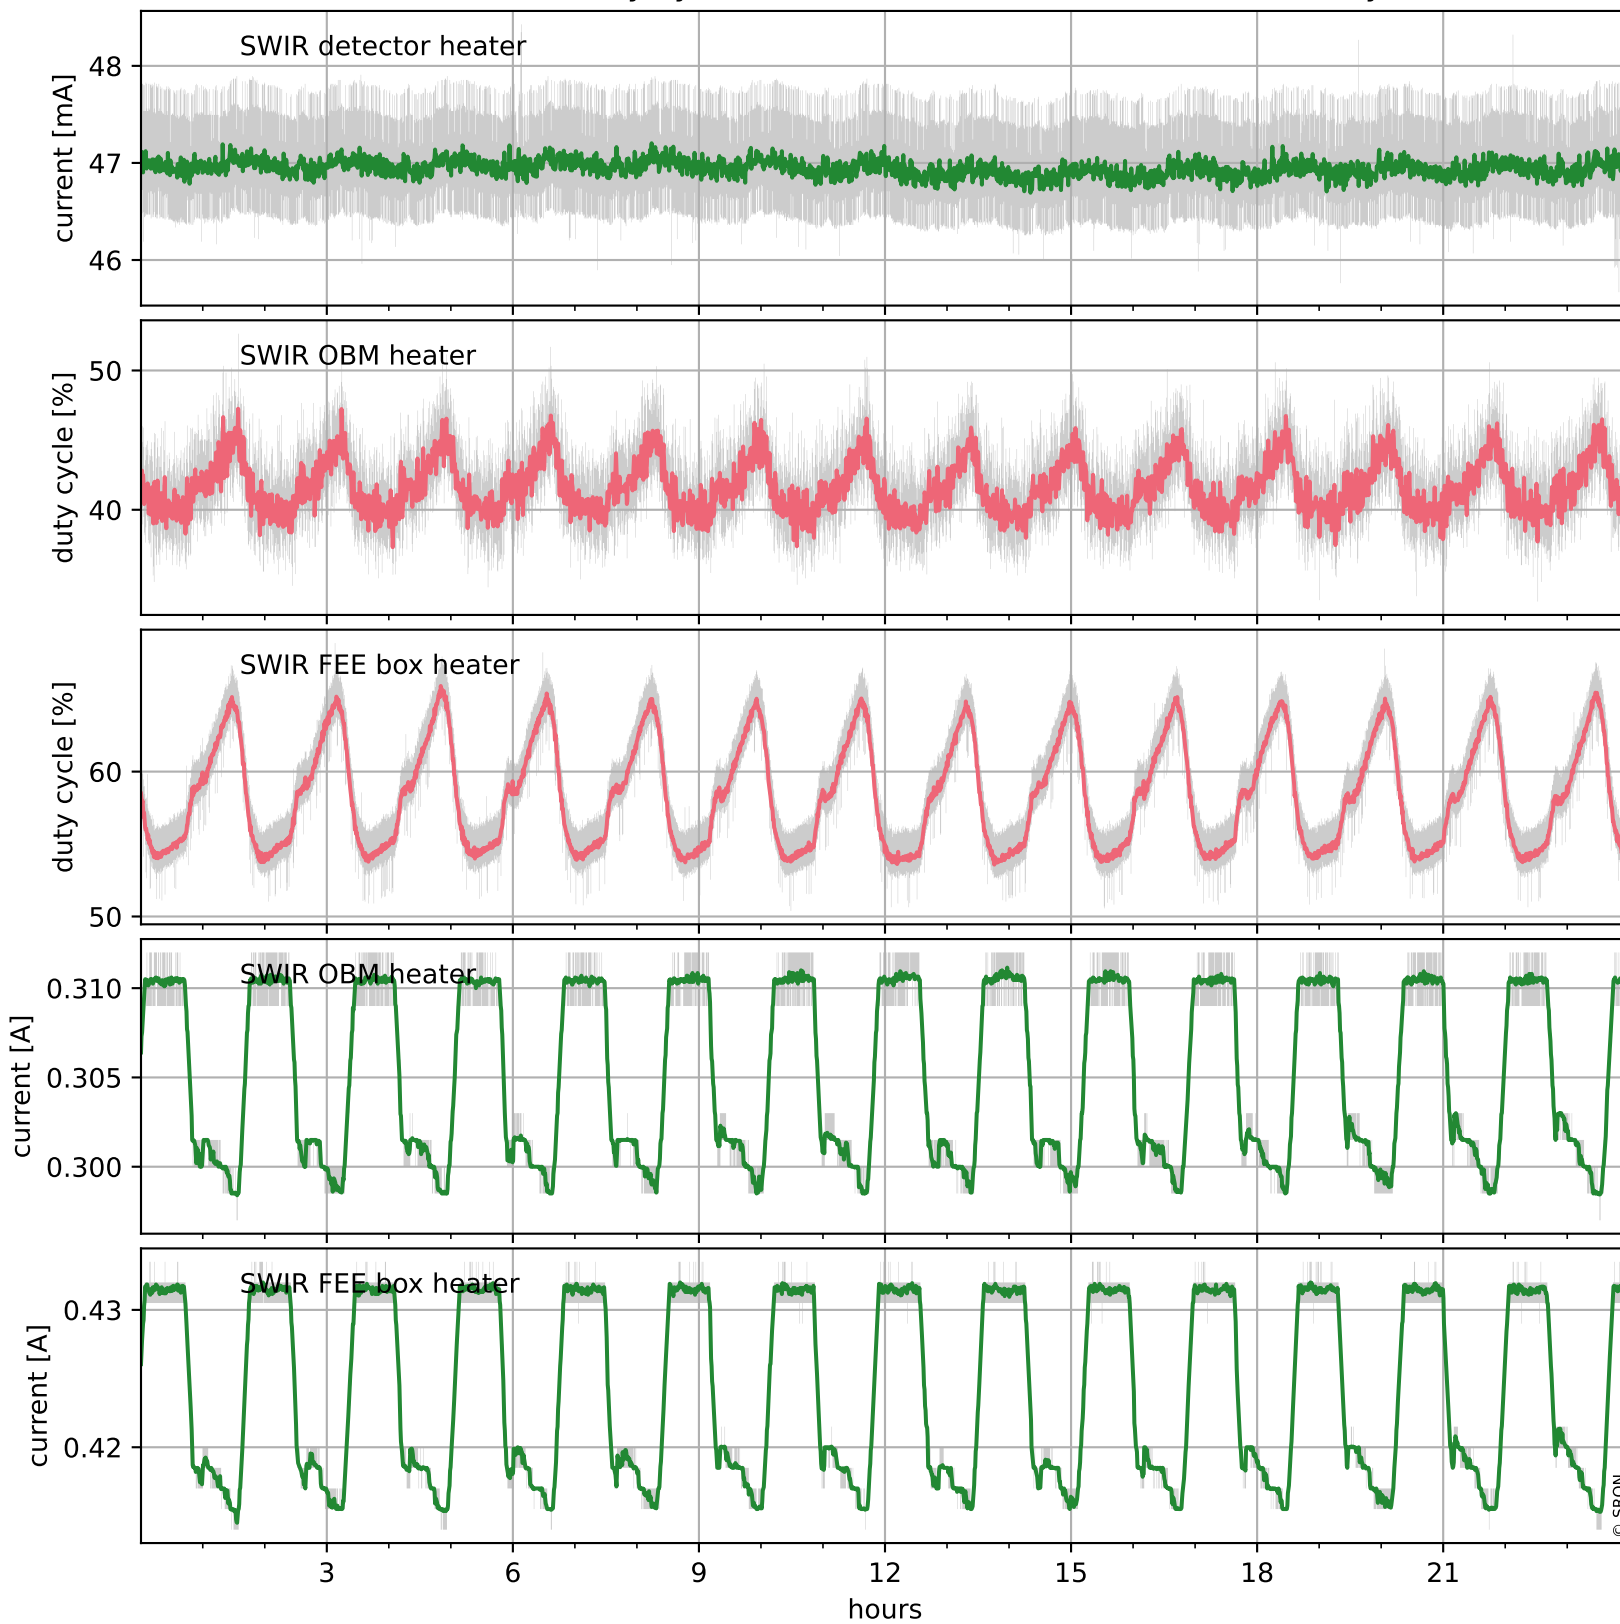

Tropomi SWIR housekeeping data

orbits: [32130, 32143]
coverage: 2023-12-26 / 2023-12-27
created: 2023-12-27T05:21:04Z

Temperature of sensors relevant for SWIR (one day)

Tropomi SWIR housekeeping data

orbits: [31659, 32143]
coverage: 2023-11-22 / 2023-12-27
created: 2023-12-27T05:21:04Z

Temperature of sensors relevant for SWIR (five weeks)

Tropomi SWIR housekeeping data

orbits: [32130, 32143]
coverage: 2023-12-26 / 2023-12-27
created: 2023-12-27T05:21:04Z

Current and duty cycle of 3 heaters relevant for SWIR (one day)

Tropomi SWIR housekeeping data

orbits: [31659, 32143]
coverage: 2023-11-22 / 2023-12-27
created: 2023-12-27T05:21:05Z

Current and duty cycle of 3 heaters relevant for SWIR (five weeks)

Tropomi SWIR housekeeping data

Temperature of sensors at the SWIR front-end electronics (five weeks)