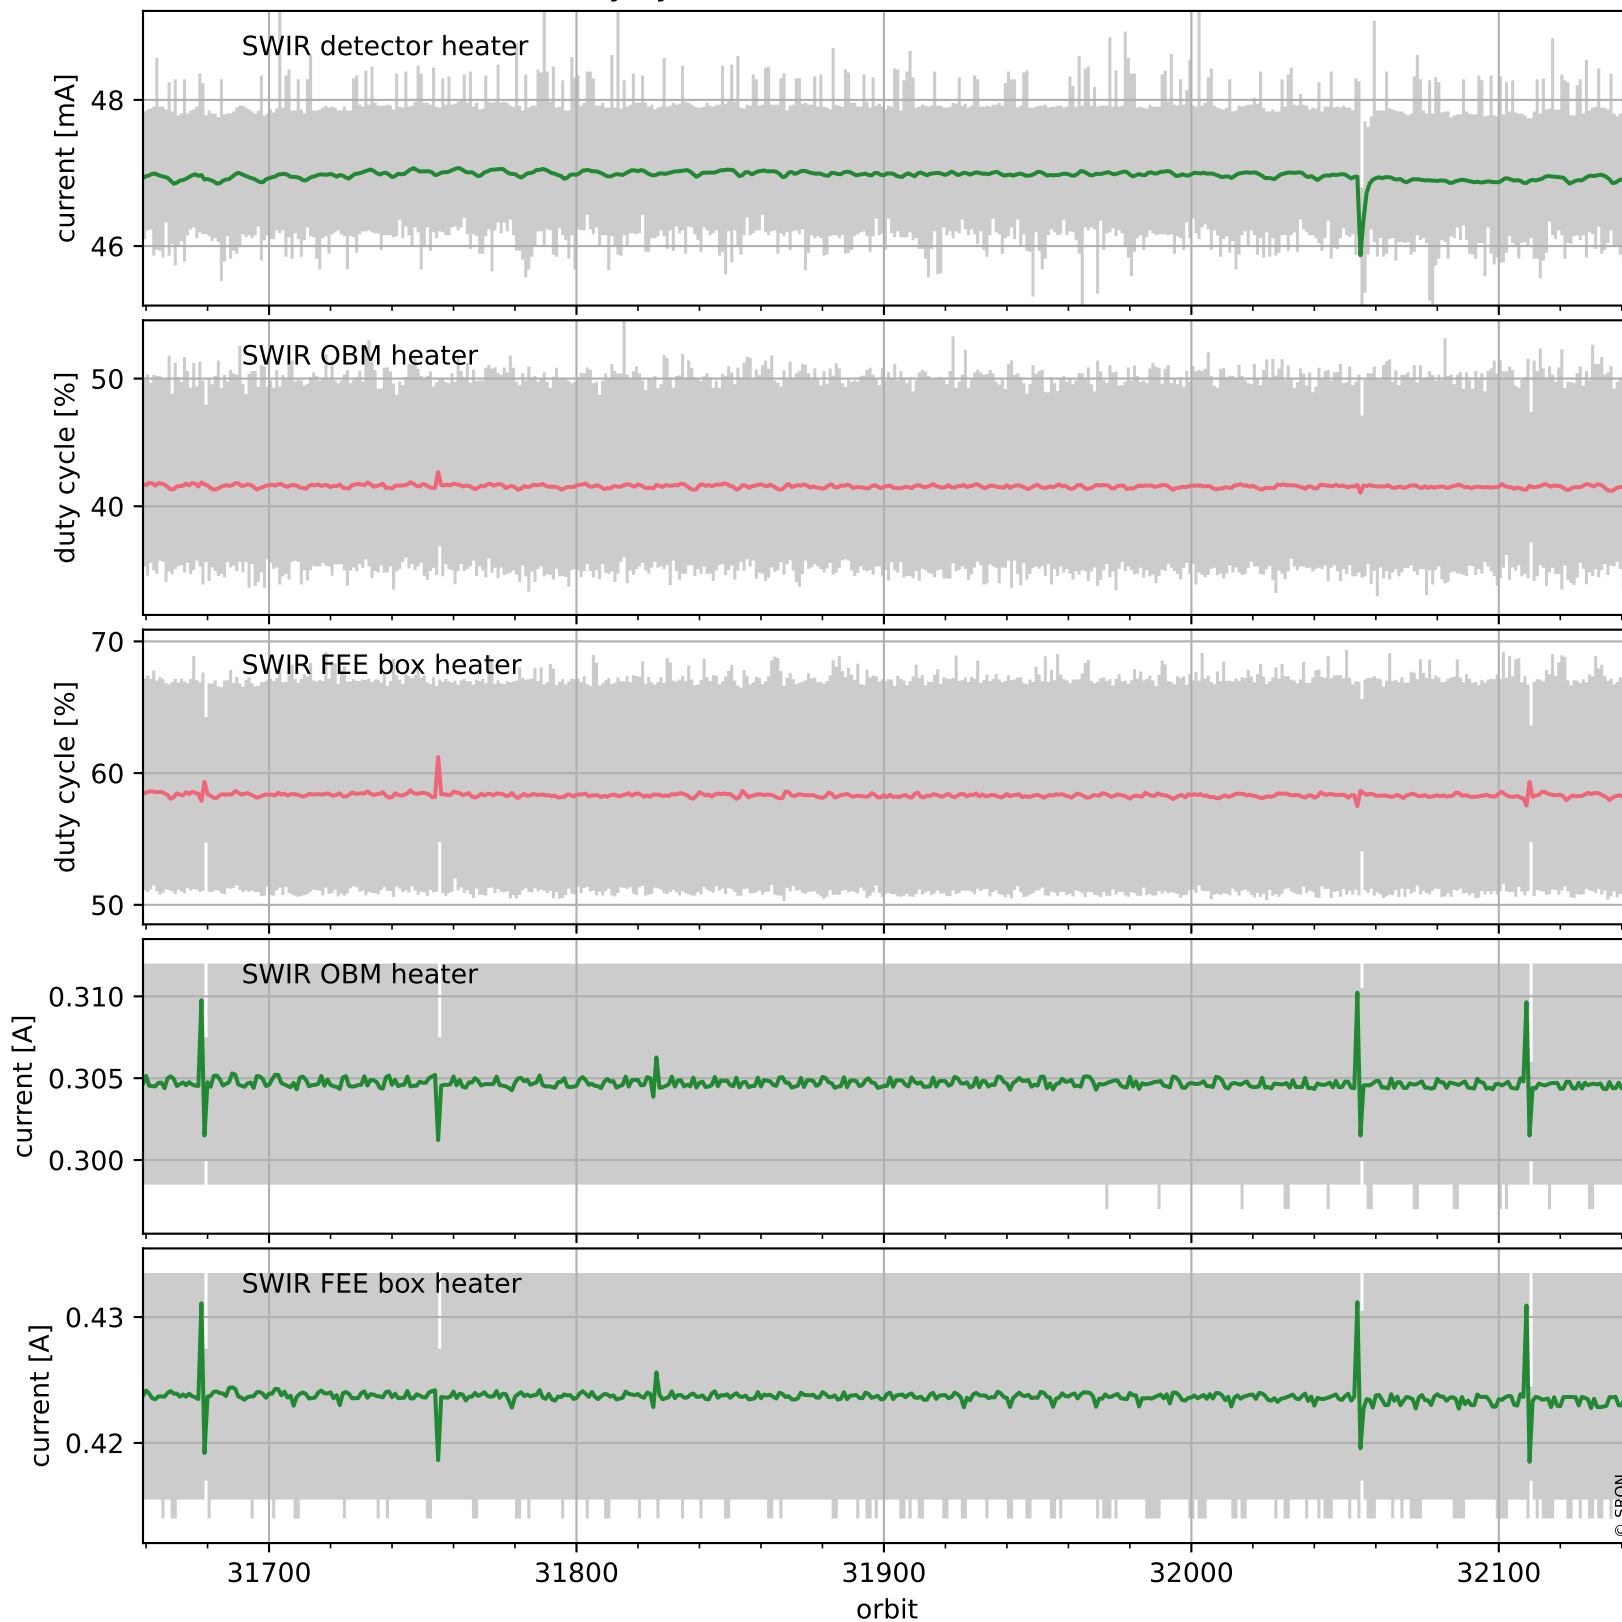

Tropomi SWIR housekeeping data

orbits: [32130, 32143]
coverage: 2023-12-26 / 2023-12-27
created: 2023-12-27T05:21:04Z

Temperature of sensors relevant for SWIR (one day)

Tropomi SWIR housekeeping data

orbits: [31659, 32143]
coverage: 2023-11-22 / 2023-12-27
created: 2023-12-27T05:21:04Z

Temperature of sensors relevant for SWIR (five weeks)

Tropomi SWIR housekeeping data

orbits: [32130, 32143]
coverage: 2023-12-26 / 2023-12-27
created: 2023-12-27T05:21:04Z

Current and duty cycle of 3 heaters relevant for SWIR (one day)

Tropomi SWIR housekeeping data

orbits: [31659, 32143]
coverage: 2023-11-22 / 2023-12-27
created: 2023-12-27T05:21:05Z

Current and duty cycle of 3 heaters relevant for SWIR (five weeks)

Tropomi SWIR housekeeping data

Temperature of sensors at the SWIR front-end electronics (five weeks)