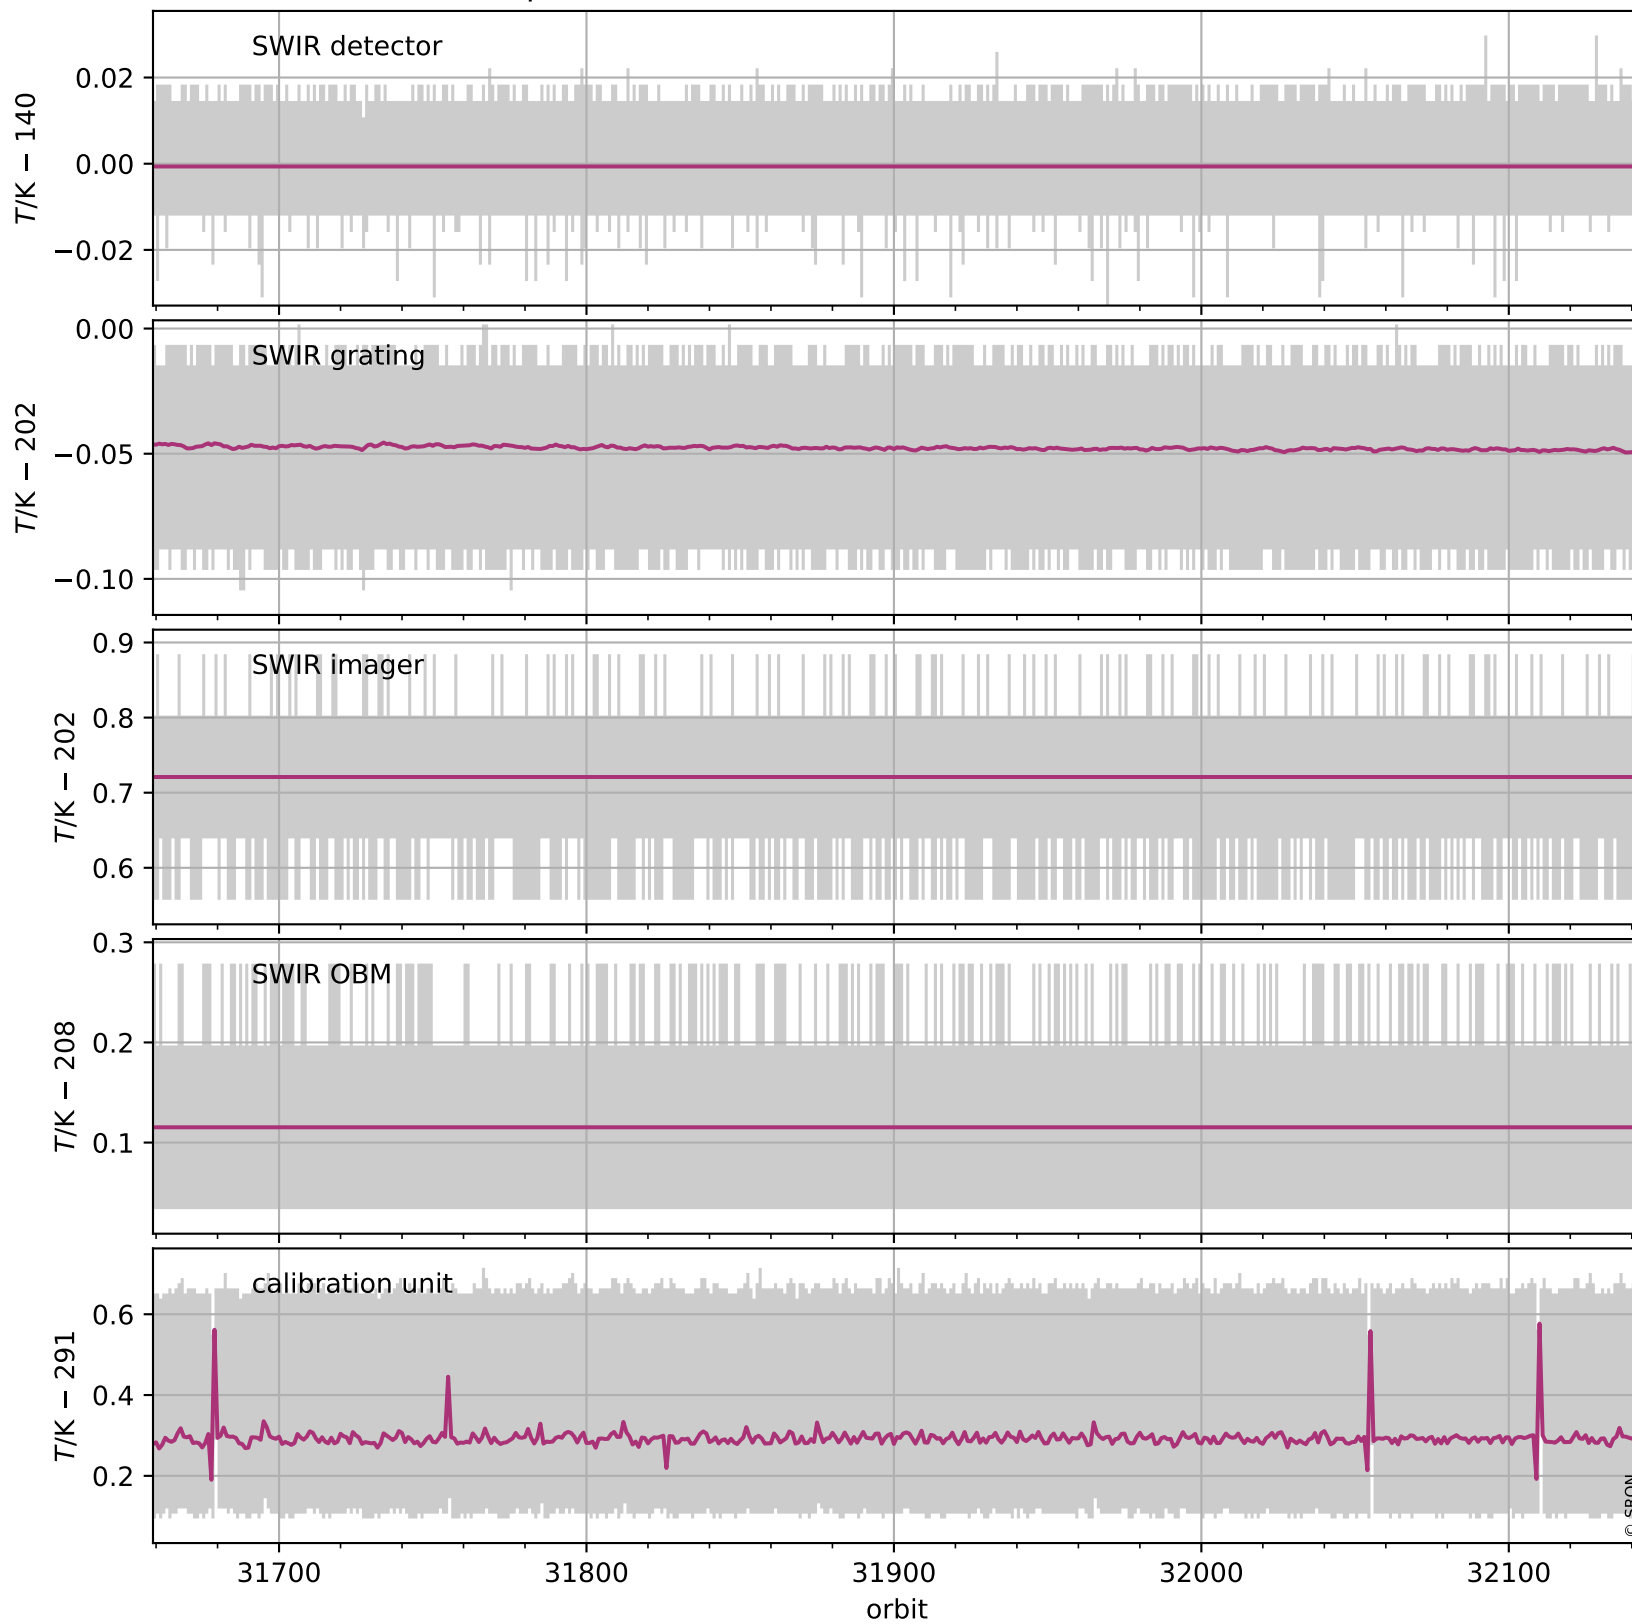

Tropomi SWIR housekeeping data

orbits: [32130, 32143]
coverage: 2023-12-26 / 2023-12-27
created: 2023-12-27T05:21:04Z

Temperature of sensors relevant for SWIR (one day)

Tropomi SWIR housekeeping data

orbits: [31659, 32143]
coverage: 2023-11-22 / 2023-12-27
created: 2023-12-27T05:21:04Z

Temperature of sensors relevant for SWIR (five weeks)

Tropomi SWIR housekeeping data

orbits: [32130, 32143]
coverage: 2023-12-26 / 2023-12-27
created: 2023-12-27T05:21:04Z

Current and duty cycle of 3 heaters relevant for SWIR (one day)

Tropomi SWIR housekeeping data

orbits: [31659, 32143]
coverage: 2023-11-22 / 2023-12-27
created: 2023-12-27T05:21:05Z

Current and duty cycle of 3 heaters relevant for SWIR (five weeks)

Tropomi SWIR housekeeping data

orbits: [32130, 32143]
coverage: 2023-12-26 / 2023-12-27
created: 2023-12-27T05:21:05Z

Temperature of sensors at the SWIR front-end electronics (one day)

Tropomi SWIR housekeeping data

orbits: [31659, 32143]
coverage: 2023-11-22 / 2023-12-27
created: 2023-12-27T05:21:05Z