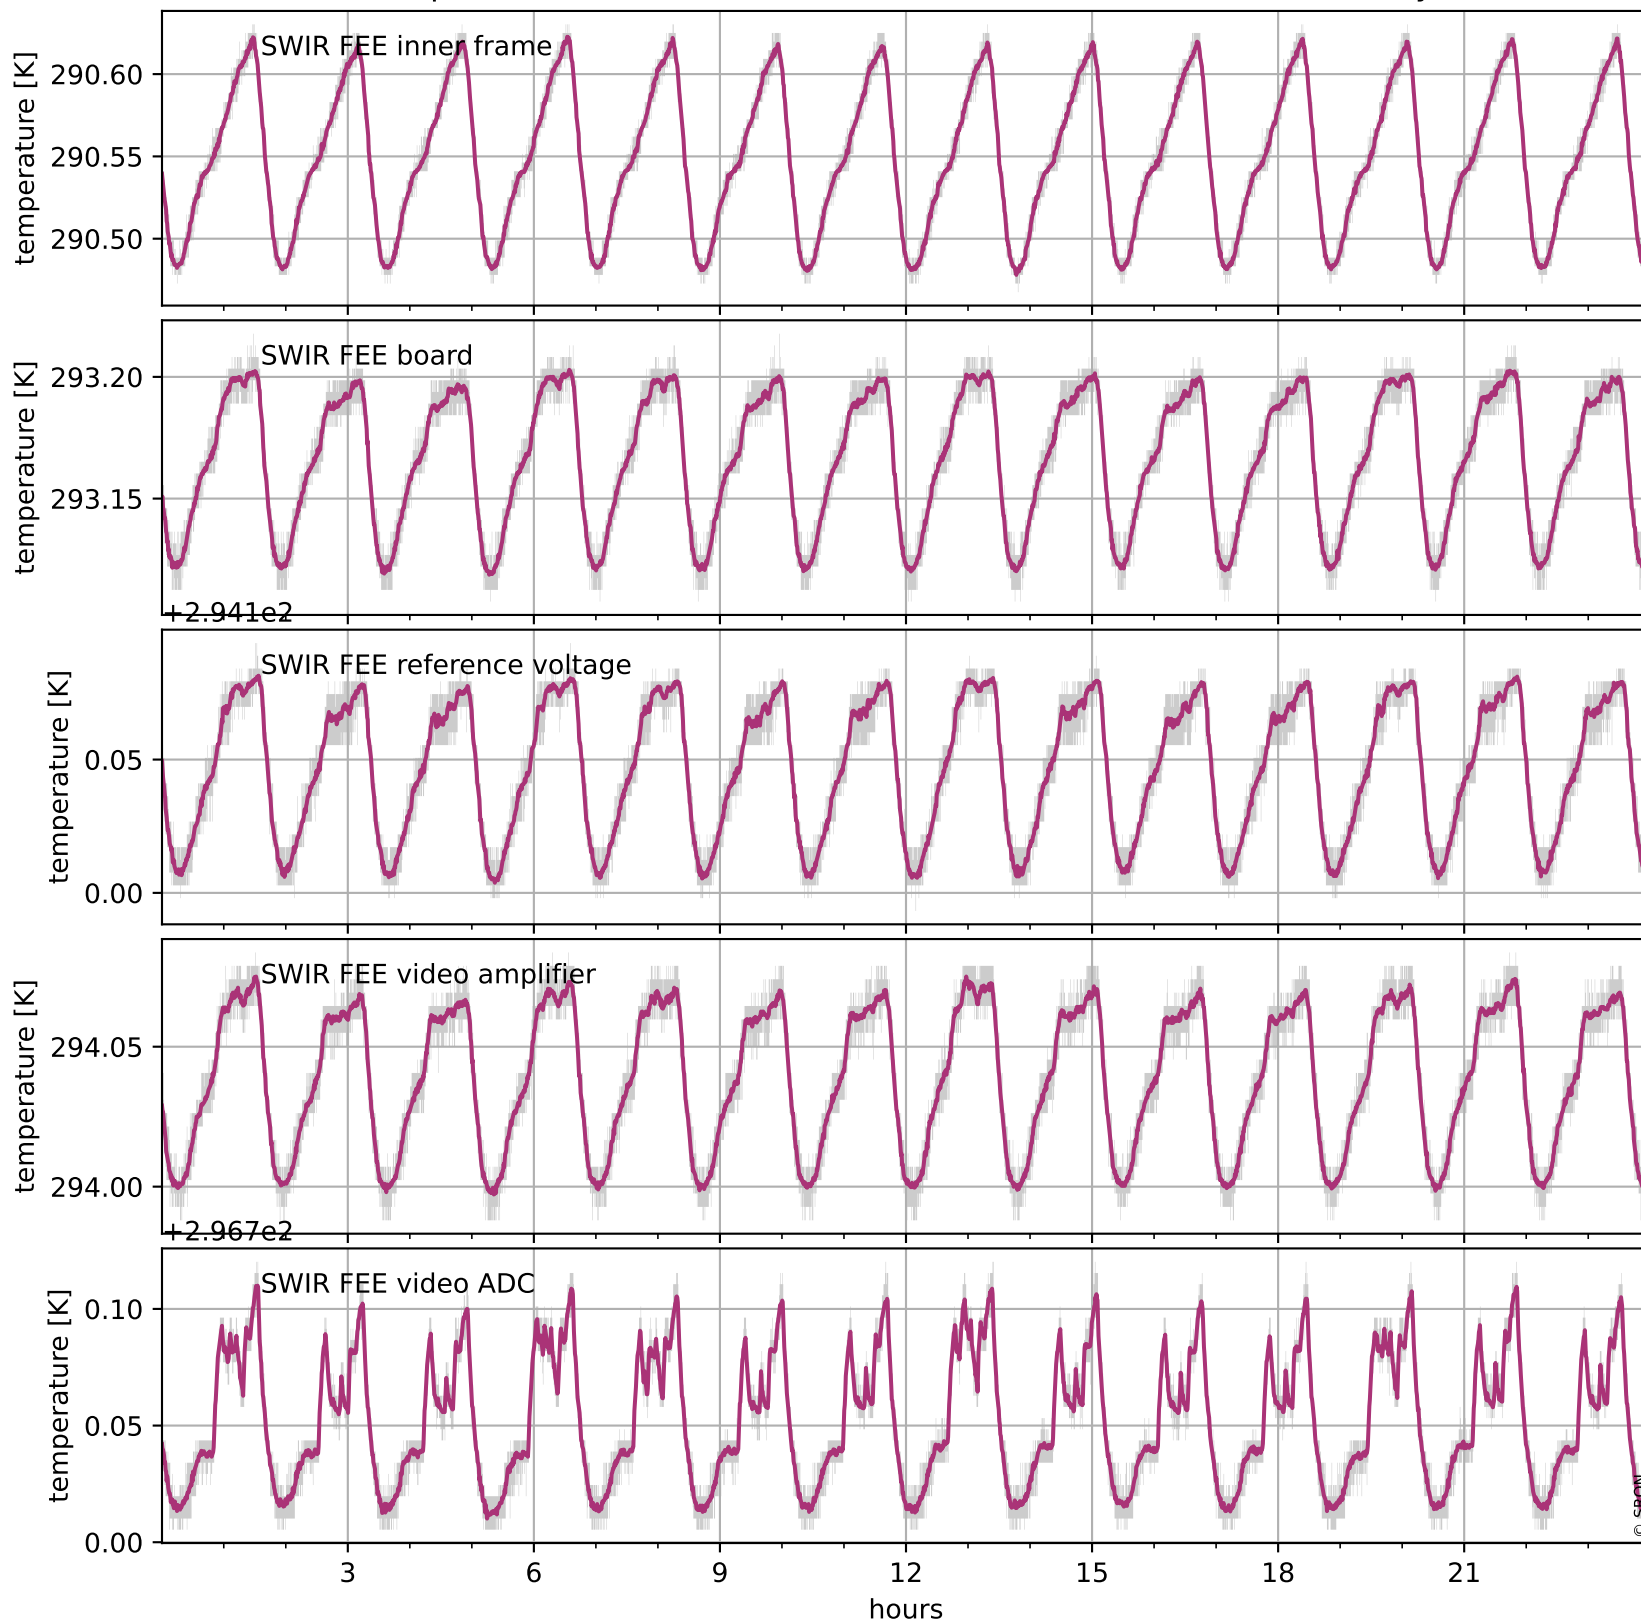

Tropomi SWIR housekeeping data

orbits: [31659, 32143]
coverage: 2023-11-22 / 2023-12-27
created: 2023-12-27T05:21:05Z

Current and duty cycle of 3 heaters relevant for SWIR (five weeks)

Tropomi SWIR housekeeping data

orbits: [32130, 32143]
coverage: 2023-12-26 / 2023-12-27
created: 2023-12-27T05:21:05Z

Temperature of sensors at the SWIR front-end electronics (one day)

Tropomi SWIR housekeeping data

orbits: [31659, 32143]
coverage: 2023-11-22 / 2023-12-27
created: 2023-12-27T05:21:05Z