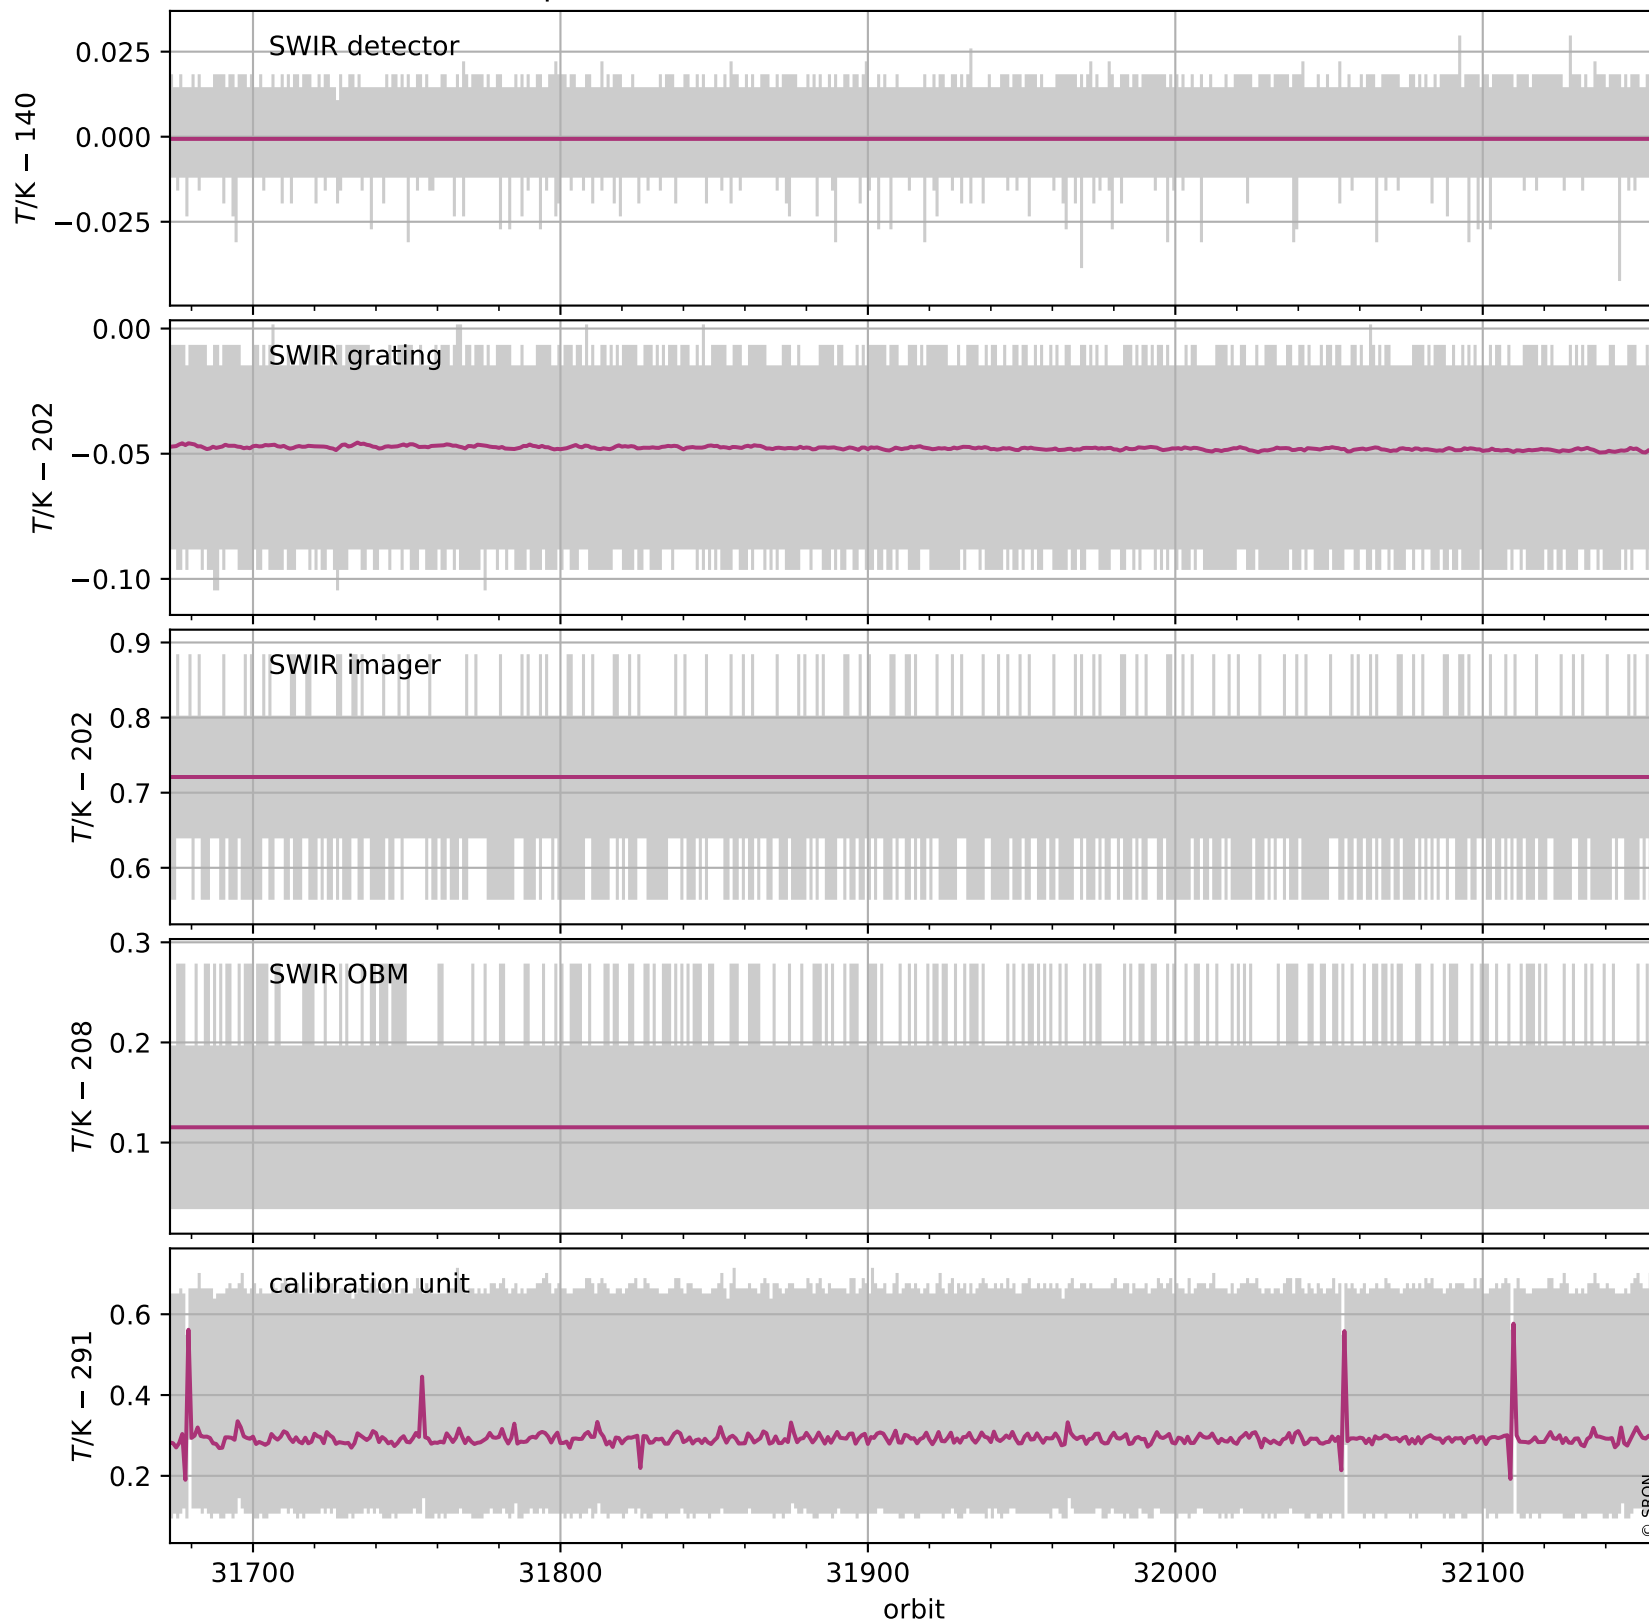

Tropomi SWIR housekeeping data

orbits: [32144, 32157]
coverage: 2023-12-27 / 2023-12-28
created: 2023-12-28T05:21:04Z

Temperature of sensors relevant for SWIR (one day)

Tropomi SWIR housekeeping data

orbits: [31673, 32157]
coverage: 2023-11-23 / 2023-12-28
created: 2023-12-28T05:21:04Z

Temperature of sensors relevant for SWIR (five weeks)

Tropomi SWIR housekeeping data

orbits: [32144, 32157]
coverage: 2023-12-27 / 2023-12-28
created: 2023-12-28T05:21:05Z

Current and duty cycle of 3 heaters relevant for SWIR (one day)

Tropomi SWIR housekeeping data

orbits: [31673, 32157]
coverage: 2023-11-23 / 2023-12-28
created: 2023-12-28T05:21:05Z

Current and duty cycle of 3 heaters relevant for SWIR (five weeks)

Tropomi SWIR housekeeping data

Temperature of sensors at the SWIR front-end electronics (five weeks)