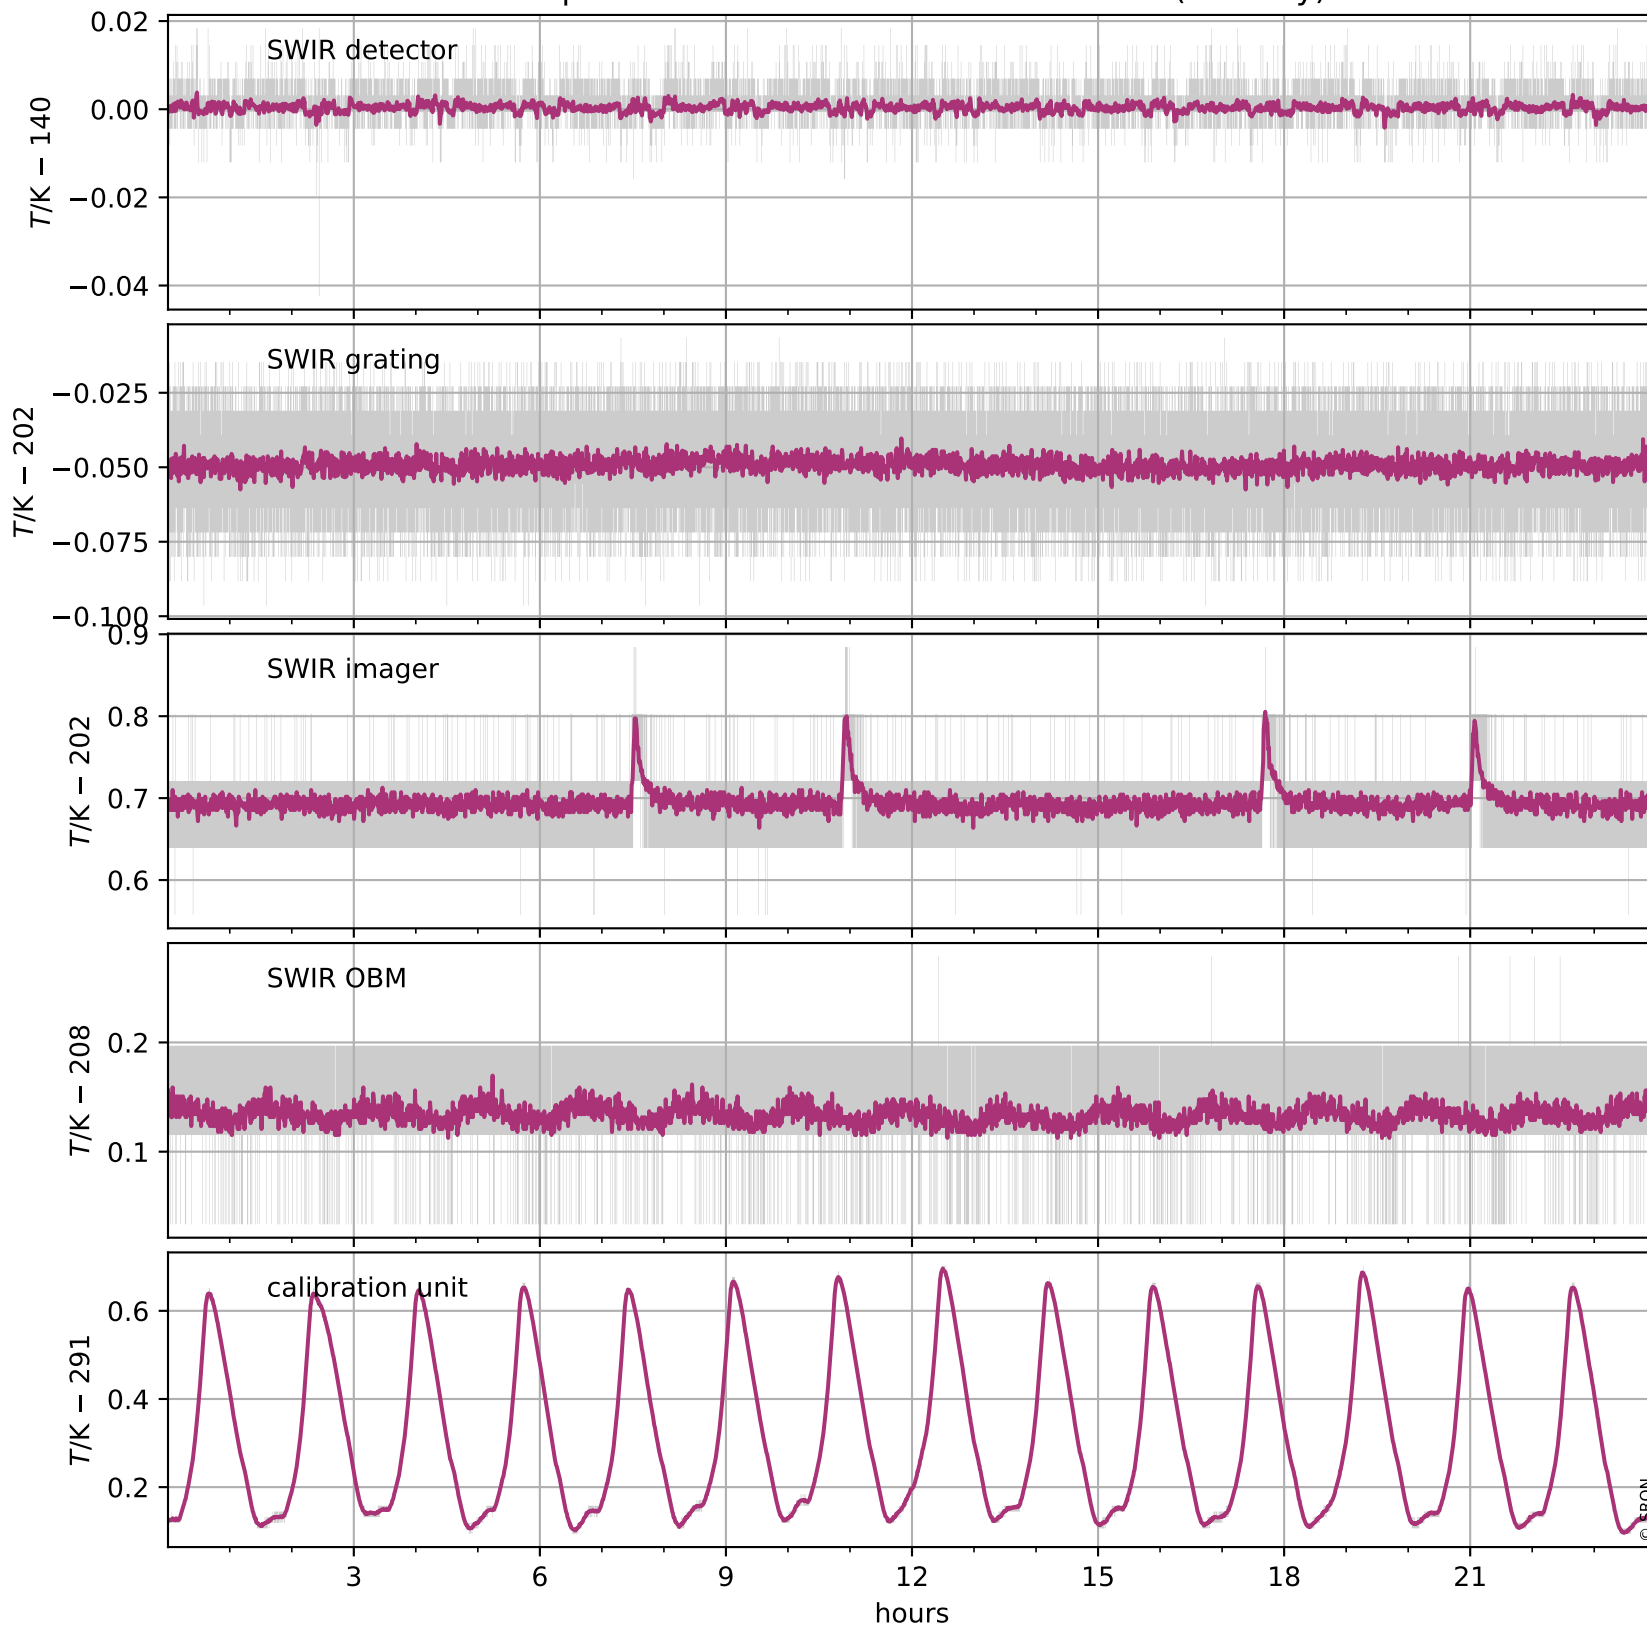

Tropomi SWIR housekeeping data

orbits: [32144, 32157]
coverage: 2023-12-27 / 2023-12-28
created: 2023-12-28T05:21:04Z

Temperature of sensors relevant for SWIR (one day)

Tropomi SWIR housekeeping data

orbits: [31673, 32157]
coverage: 2023-11-23 / 2023-12-28
created: 2023-12-28T05:21:04Z

Temperature of sensors relevant for SWIR (five weeks)

Tropomi SWIR housekeeping data

orbits: [32144, 32157]
coverage: 2023-12-27 / 2023-12-28
created: 2023-12-28T05:21:05Z

Current and duty cycle of 3 heaters relevant for SWIR (one day)

Tropomi SWIR housekeeping data

orbits: [31673, 32157]
coverage: 2023-11-23 / 2023-12-28
created: 2023-12-28T05:21:05Z

Current and duty cycle of 3 heaters relevant for SWIR (five weeks)

Tropomi SWIR housekeeping data

Temperature of sensors at the SWIR front-end electronics (five weeks)