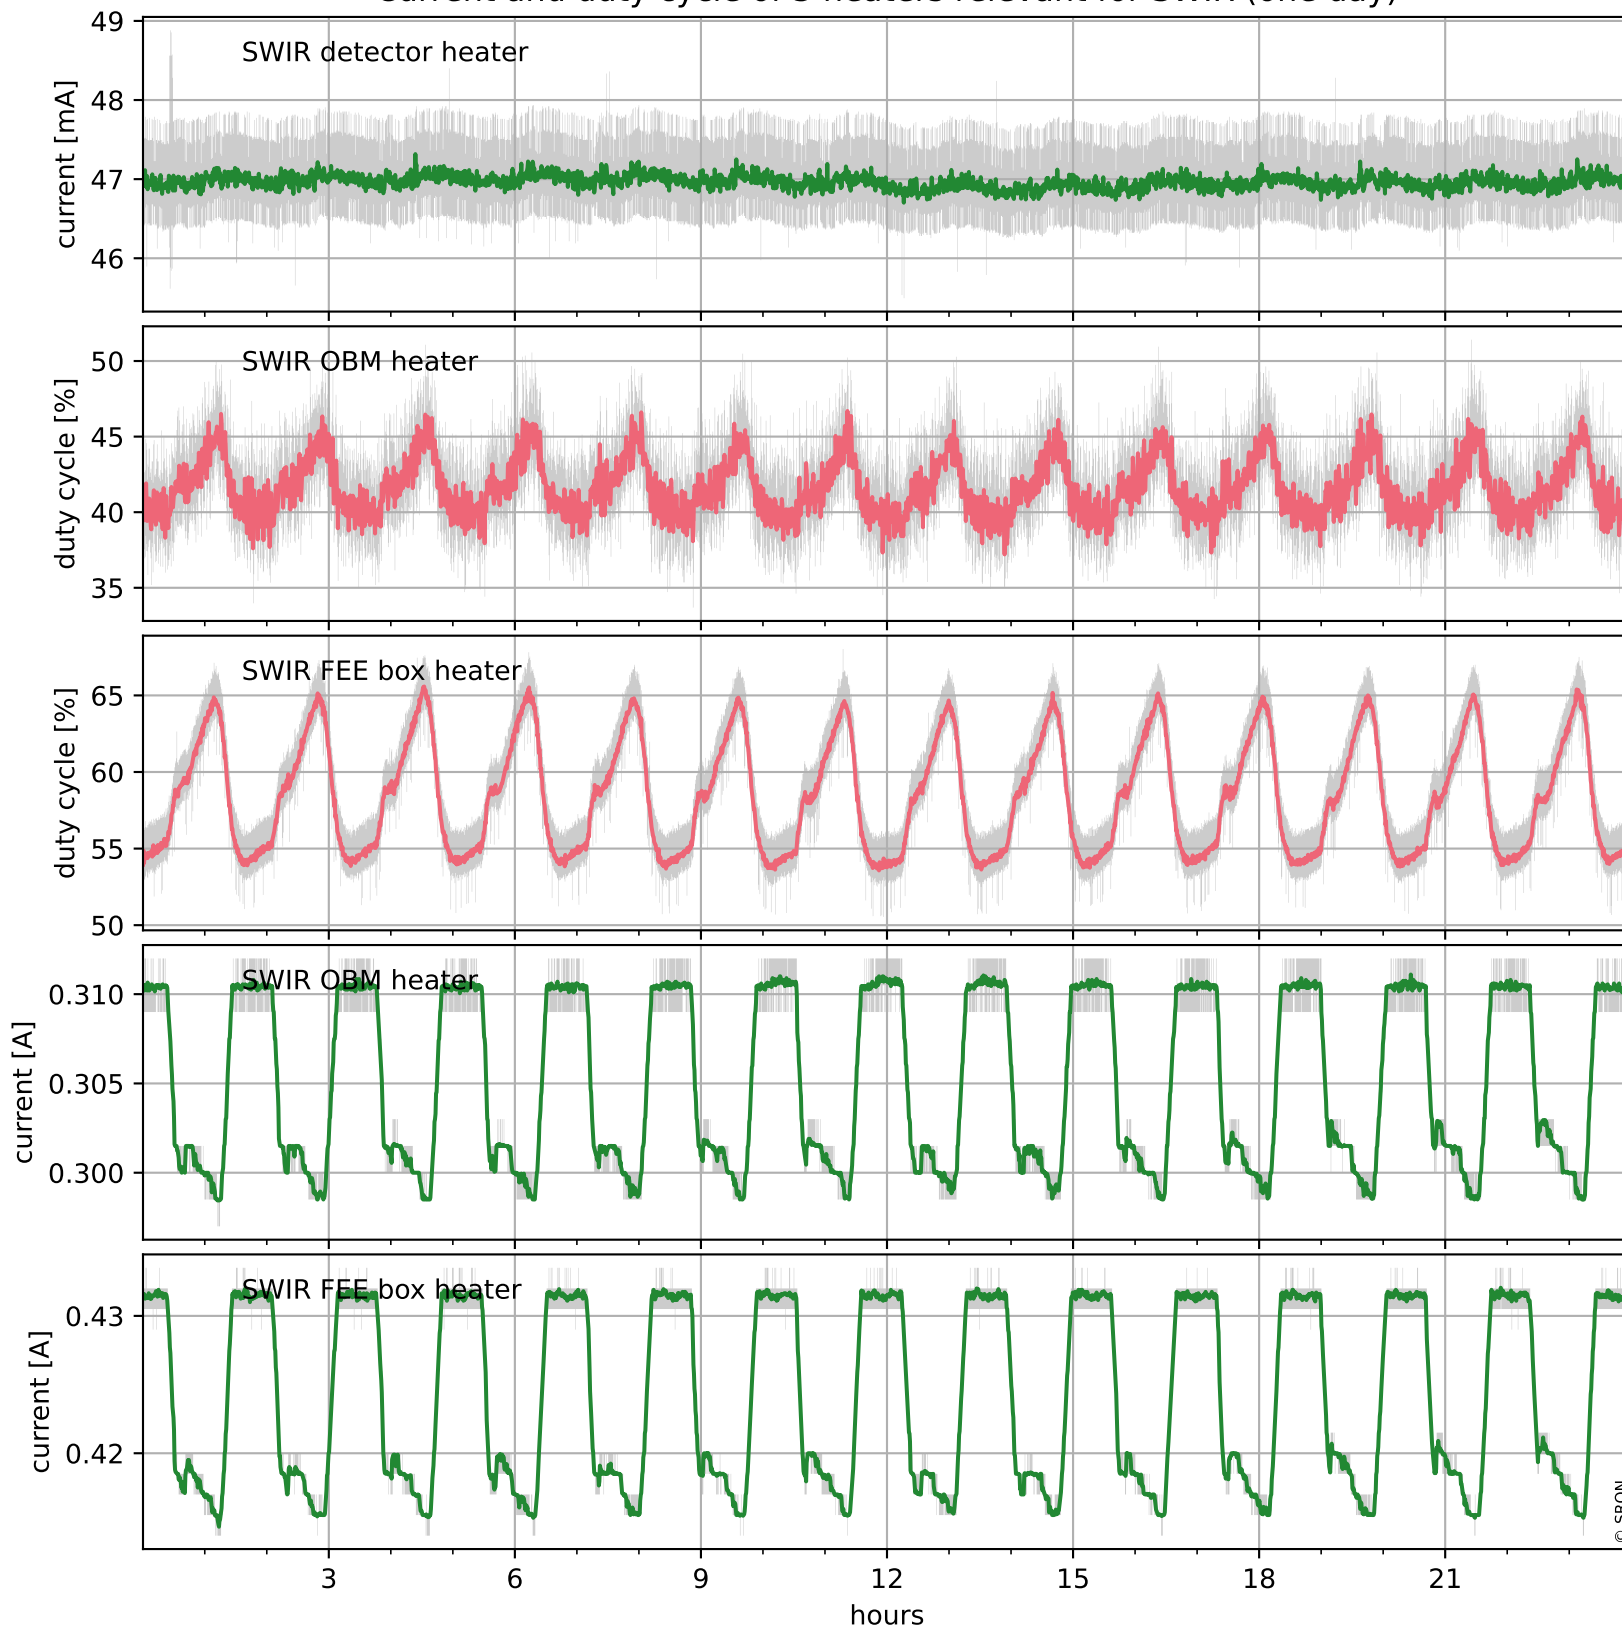

Tropomi SWIR housekeeping data

orbits: [32144, 32157]
coverage: 2023-12-27 / 2023-12-28
created: 2023-12-28T05:21:04Z

Temperature of sensors relevant for SWIR (one day)

Tropomi SWIR housekeeping data

orbits: [31673, 32157]
coverage: 2023-11-23 / 2023-12-28
created: 2023-12-28T05:21:04Z

Temperature of sensors relevant for SWIR (five weeks)

Tropomi SWIR housekeeping data

orbits: [32144, 32157]
coverage: 2023-12-27 / 2023-12-28
created: 2023-12-28T05:21:05Z

Current and duty cycle of 3 heaters relevant for SWIR (one day)

Tropomi SWIR housekeeping data

orbits: [31673, 32157]
coverage: 2023-11-23 / 2023-12-28
created: 2023-12-28T05:21:05Z

Current and duty cycle of 3 heaters relevant for SWIR (five weeks)

Tropomi SWIR housekeeping data