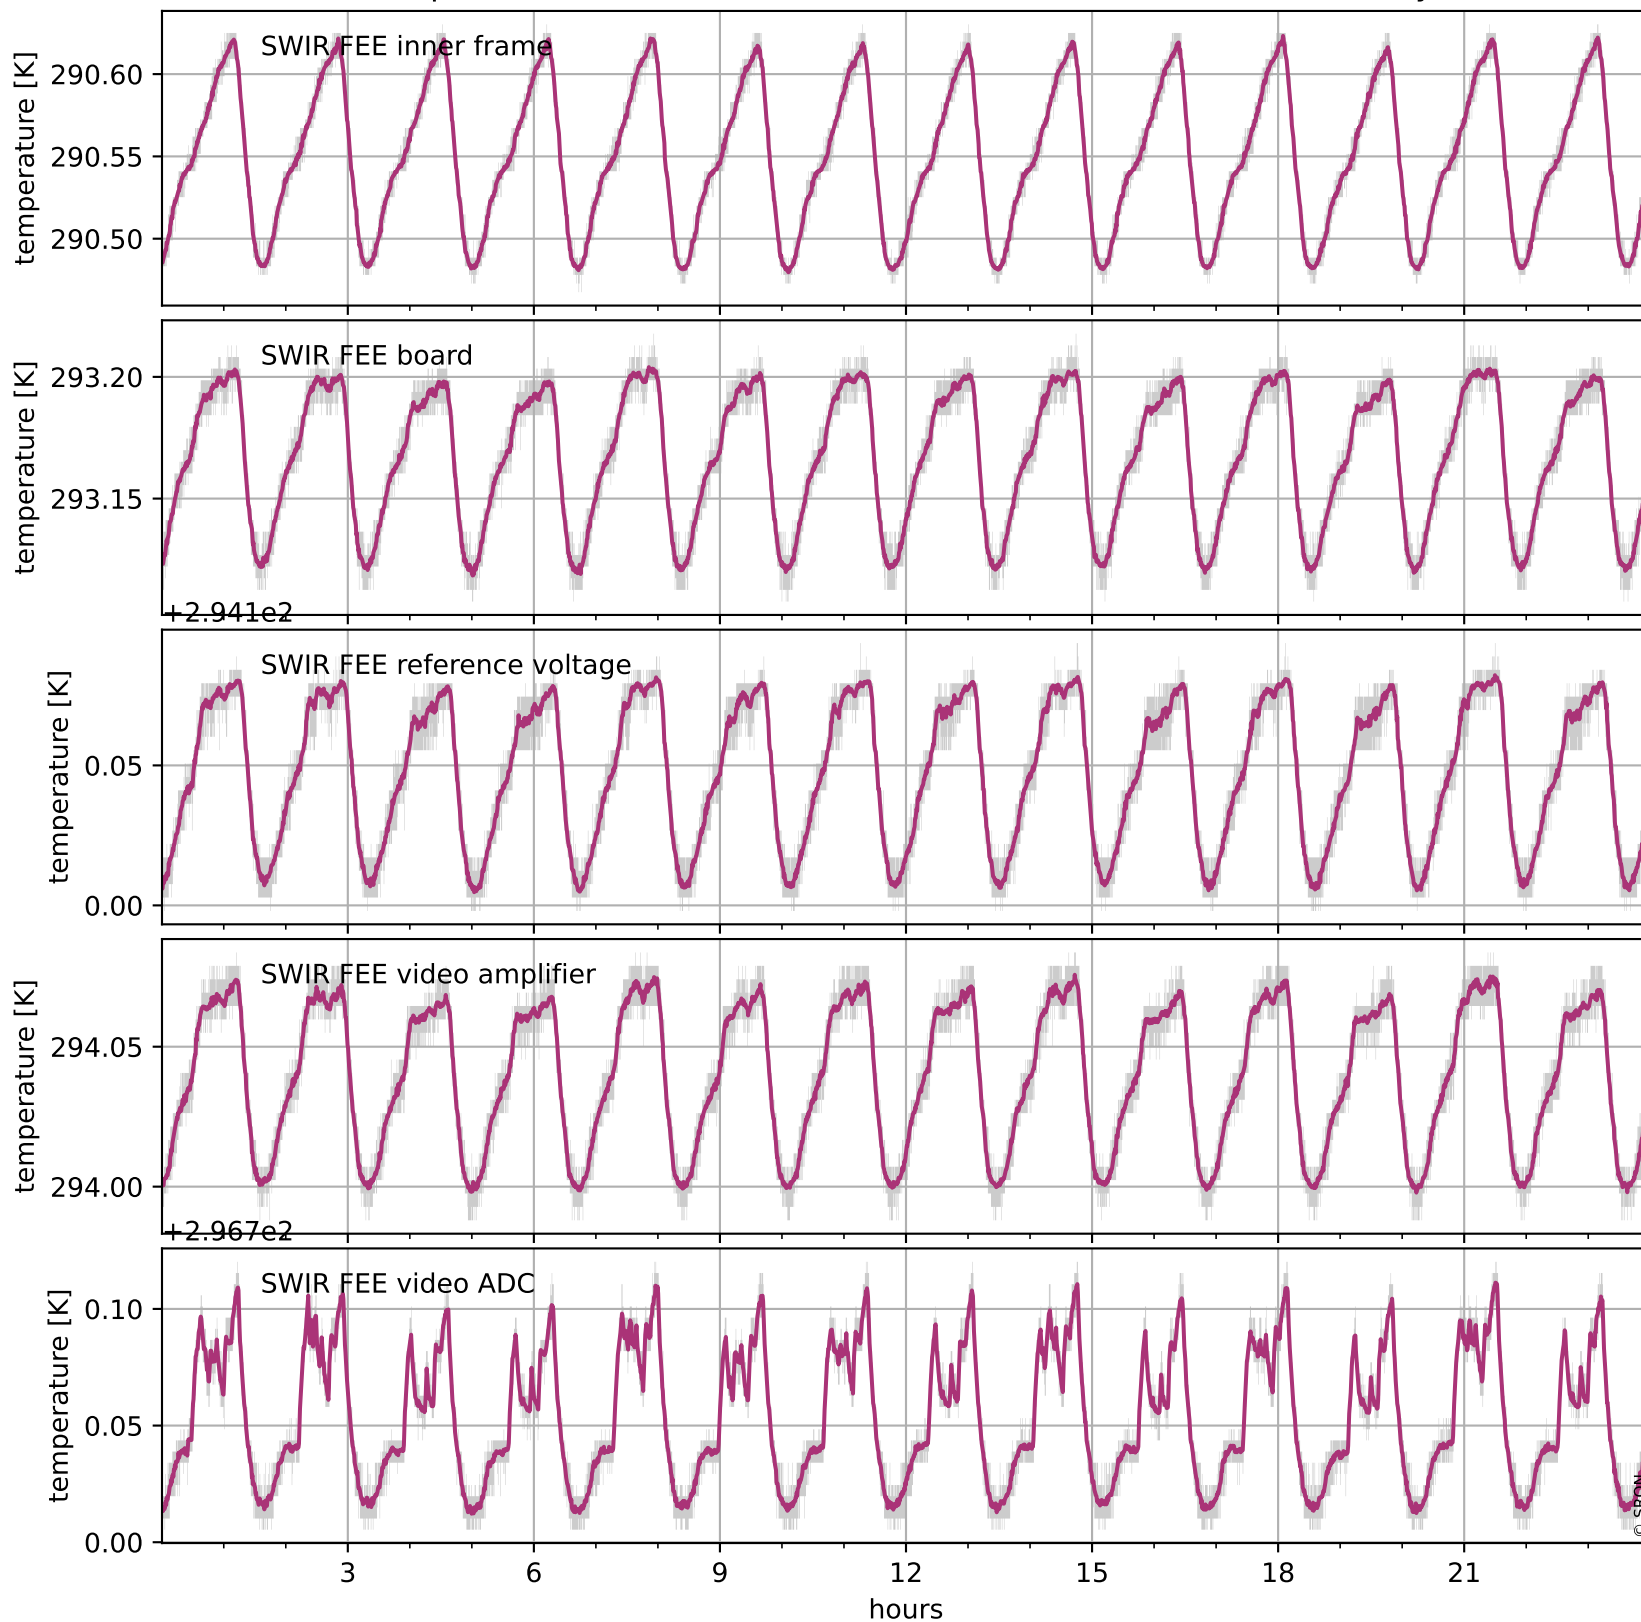

Tropomi SWIR housekeeping data

orbits: [32144, 32157]
coverage: 2023-12-27 / 2023-12-28
created: 2023-12-28T05:21:05Z

Temperature of sensors at the SWIR front-end electronics (one day)