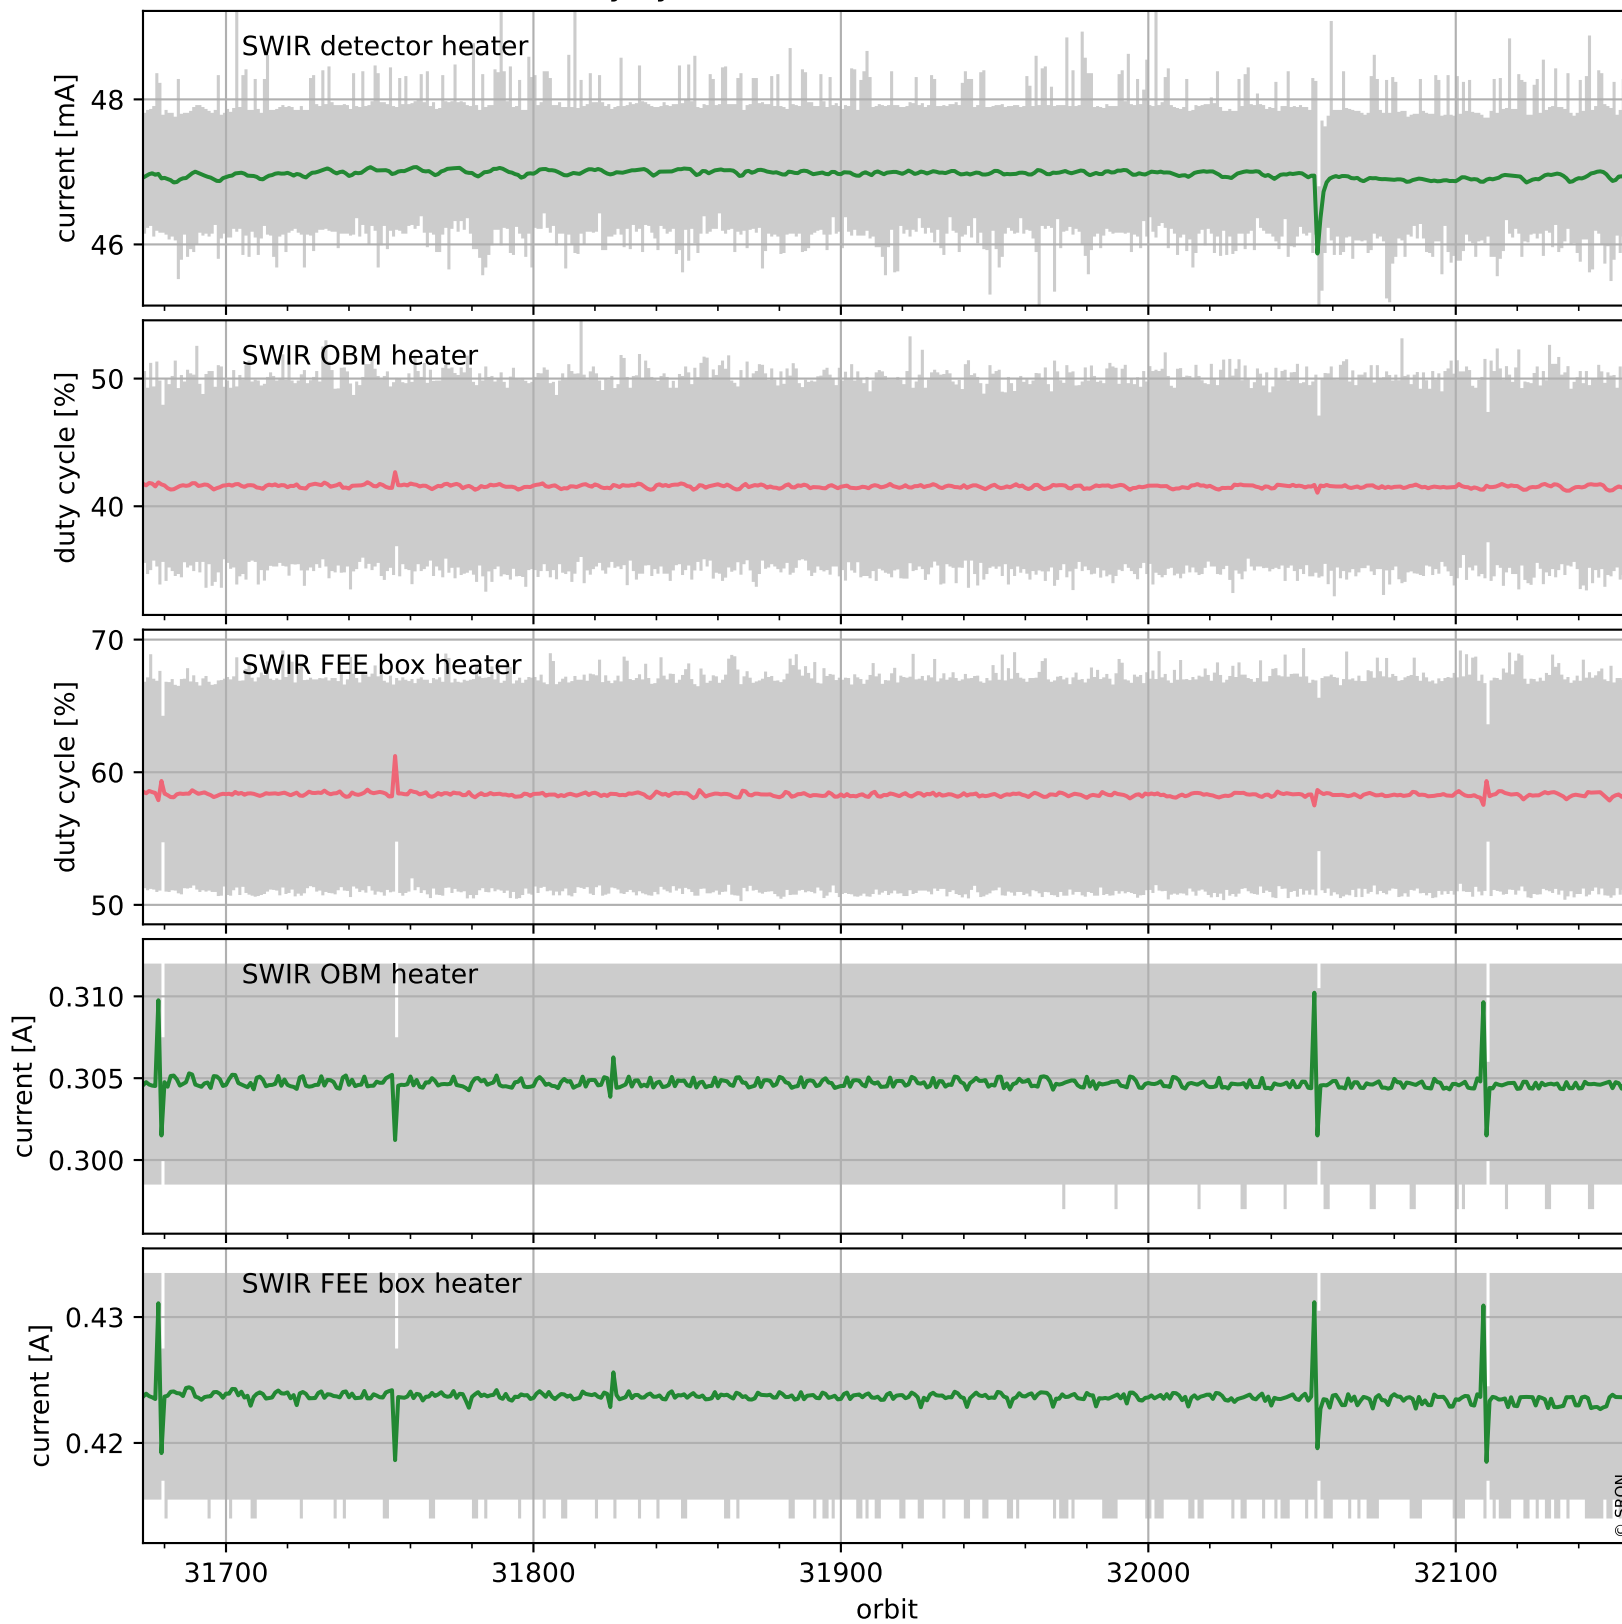

Tropomi SWIR housekeeping data

orbits: [32144, 32157]
coverage: 2023-12-27 / 2023-12-28
created: 2023-12-28T05:21:04Z

Temperature of sensors relevant for SWIR (one day)

Tropomi SWIR housekeeping data

orbits: [31673, 32157]
coverage: 2023-11-23 / 2023-12-28
created: 2023-12-28T05:21:04Z

Temperature of sensors relevant for SWIR (five weeks)

Tropomi SWIR housekeeping data

orbits: [32144, 32157]
coverage: 2023-12-27 / 2023-12-28
created: 2023-12-28T05:21:05Z

Current and duty cycle of 3 heaters relevant for SWIR (one day)

Tropomi SWIR housekeeping data

orbits: [31673, 32157]
coverage: 2023-11-23 / 2023-12-28
created: 2023-12-28T05:21:05Z

Current and duty cycle of 3 heaters relevant for SWIR (five weeks)

Tropomi SWIR housekeeping data

orbits: [32144, 32157]
coverage: 2023-12-27 / 2023-12-28
created: 2023-12-28T05:21:05Z

Temperature of sensors at the SWIR front-end electronics (one day)

Tropomi SWIR housekeeping data

orbits: [31673, 32157]
coverage: 2023-11-23 / 2023-12-28
created: 2023-12-28T05:21:06Z