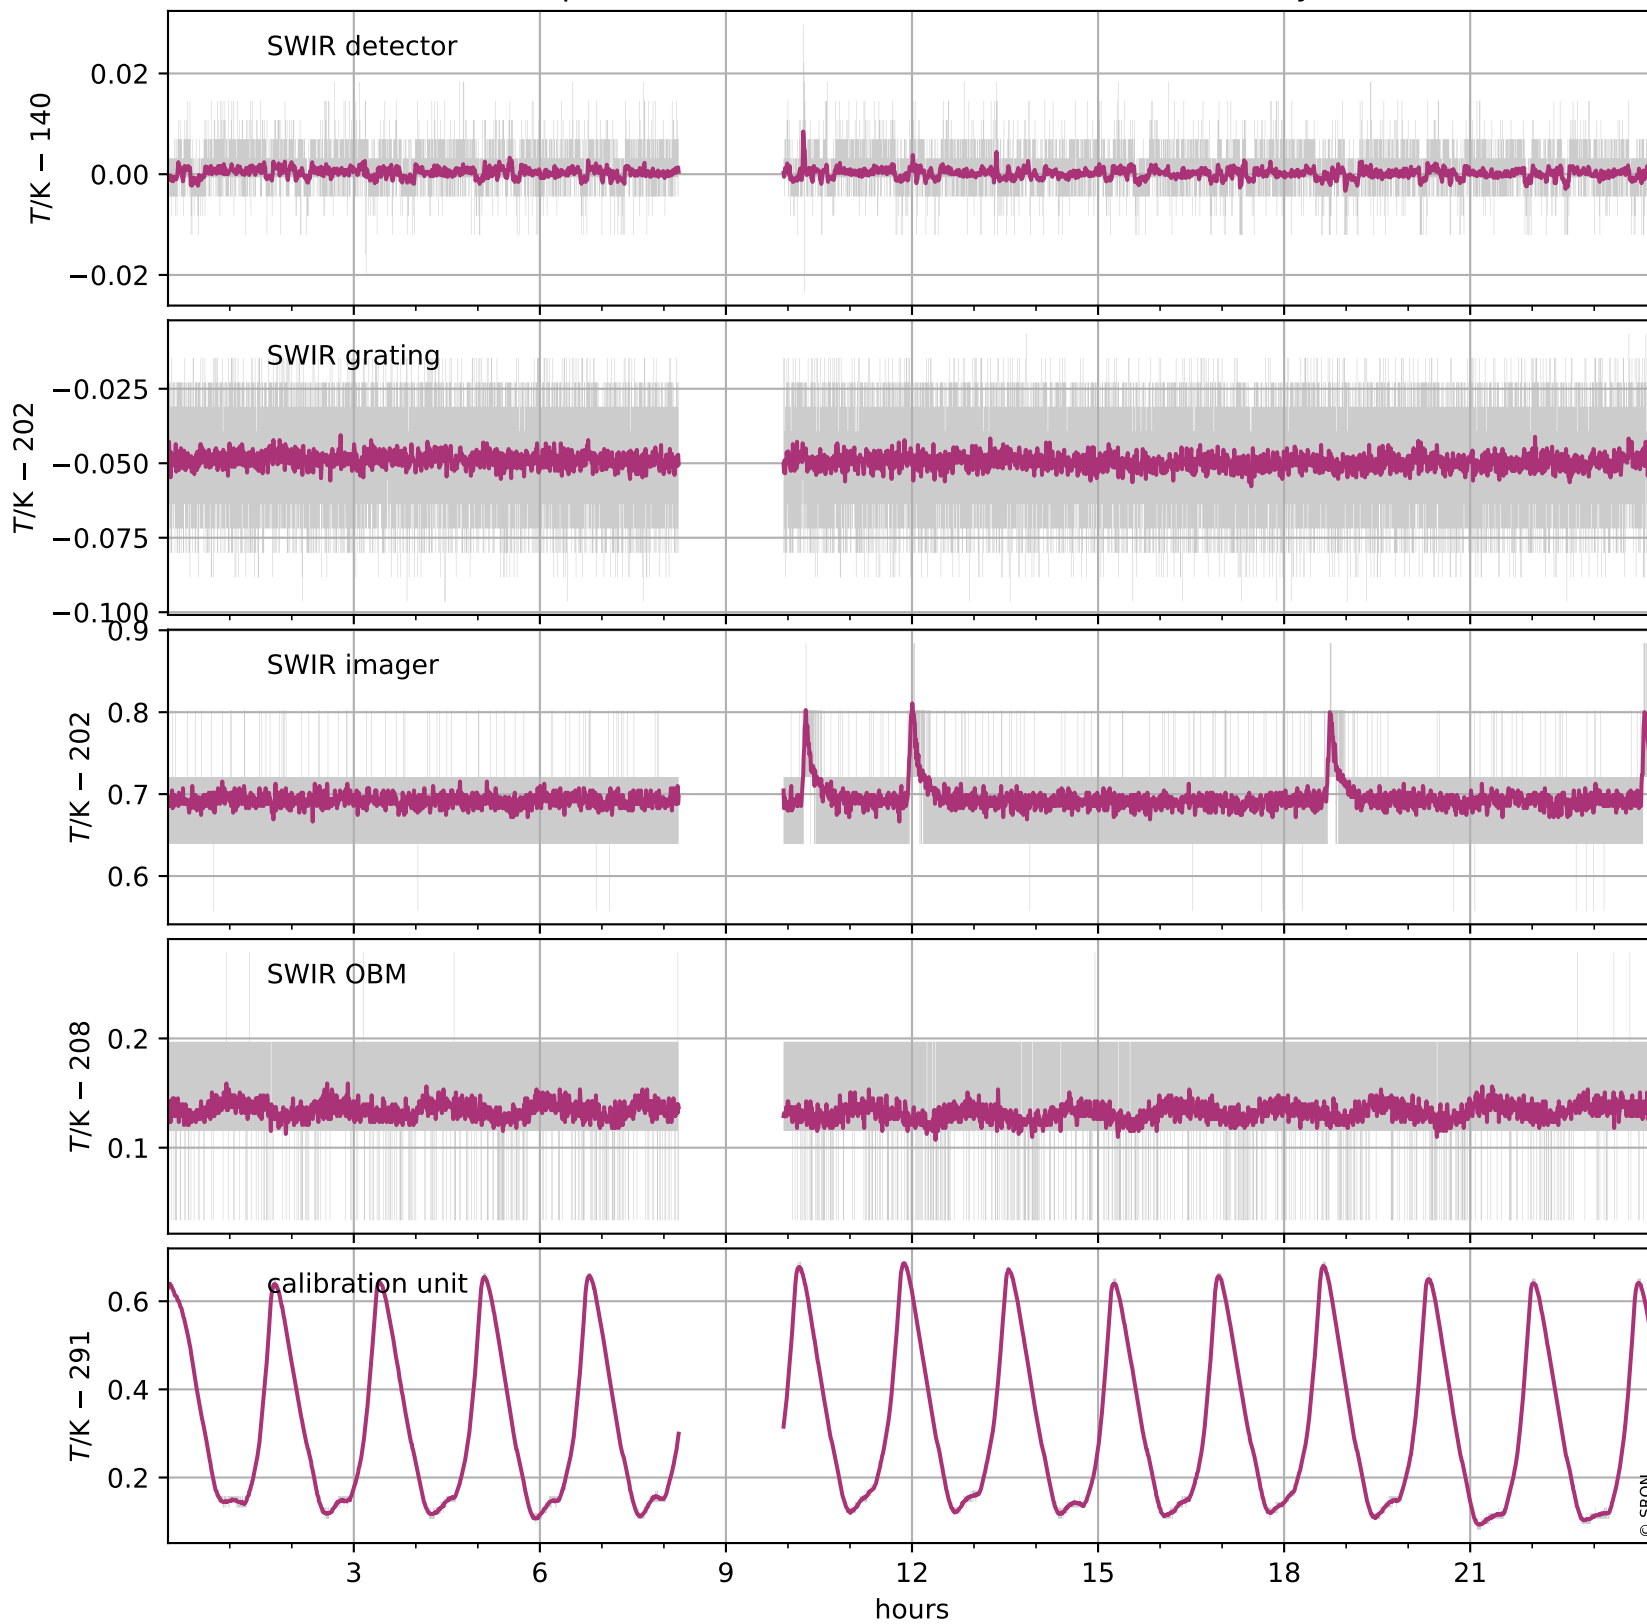

Tropomi SWIR housekeeping data

orbits: [32172, 32186]
coverage: 2023-12-29 / 2023-12-30
created: 2023-12-30T05:21:03Z

Temperature of sensors relevant for SWIR (one day)

Tropomi SWIR housekeeping data

orbits: [31702, 32186]
coverage: 2023-11-25 / 2023-12-30
created: 2023-12-30T05:21:04Z

Temperature of sensors relevant for SWIR (five weeks)

Tropomi SWIR housekeeping data

orbits: [32172, 32186]
coverage: 2023-12-29 / 2023-12-30
created: 2023-12-30T05:21:04Z

Current and duty cycle of 3 heaters relevant for SWIR (one day)

Tropomi SWIR housekeeping data

orbits: [31702, 32186]
coverage: 2023-11-25 / 2023-12-30
created: 2023-12-30T05:21:04Z

Current and duty cycle of 3 heaters relevant for SWIR (five weeks)

Tropomi SWIR housekeeping data

orbits: [32172, 32186]
coverage: 2023-12-29 / 2023-12-30
created: 2023-12-30T05:21:05Z

Temperature of sensors at the SWIR front-end electronics (one day)

Tropomi SWIR housekeeping data

orbits: [31702, 32186]
coverage: 2023-11-25 / 2023-12-30
created: 2023-12-30T05:21:05Z