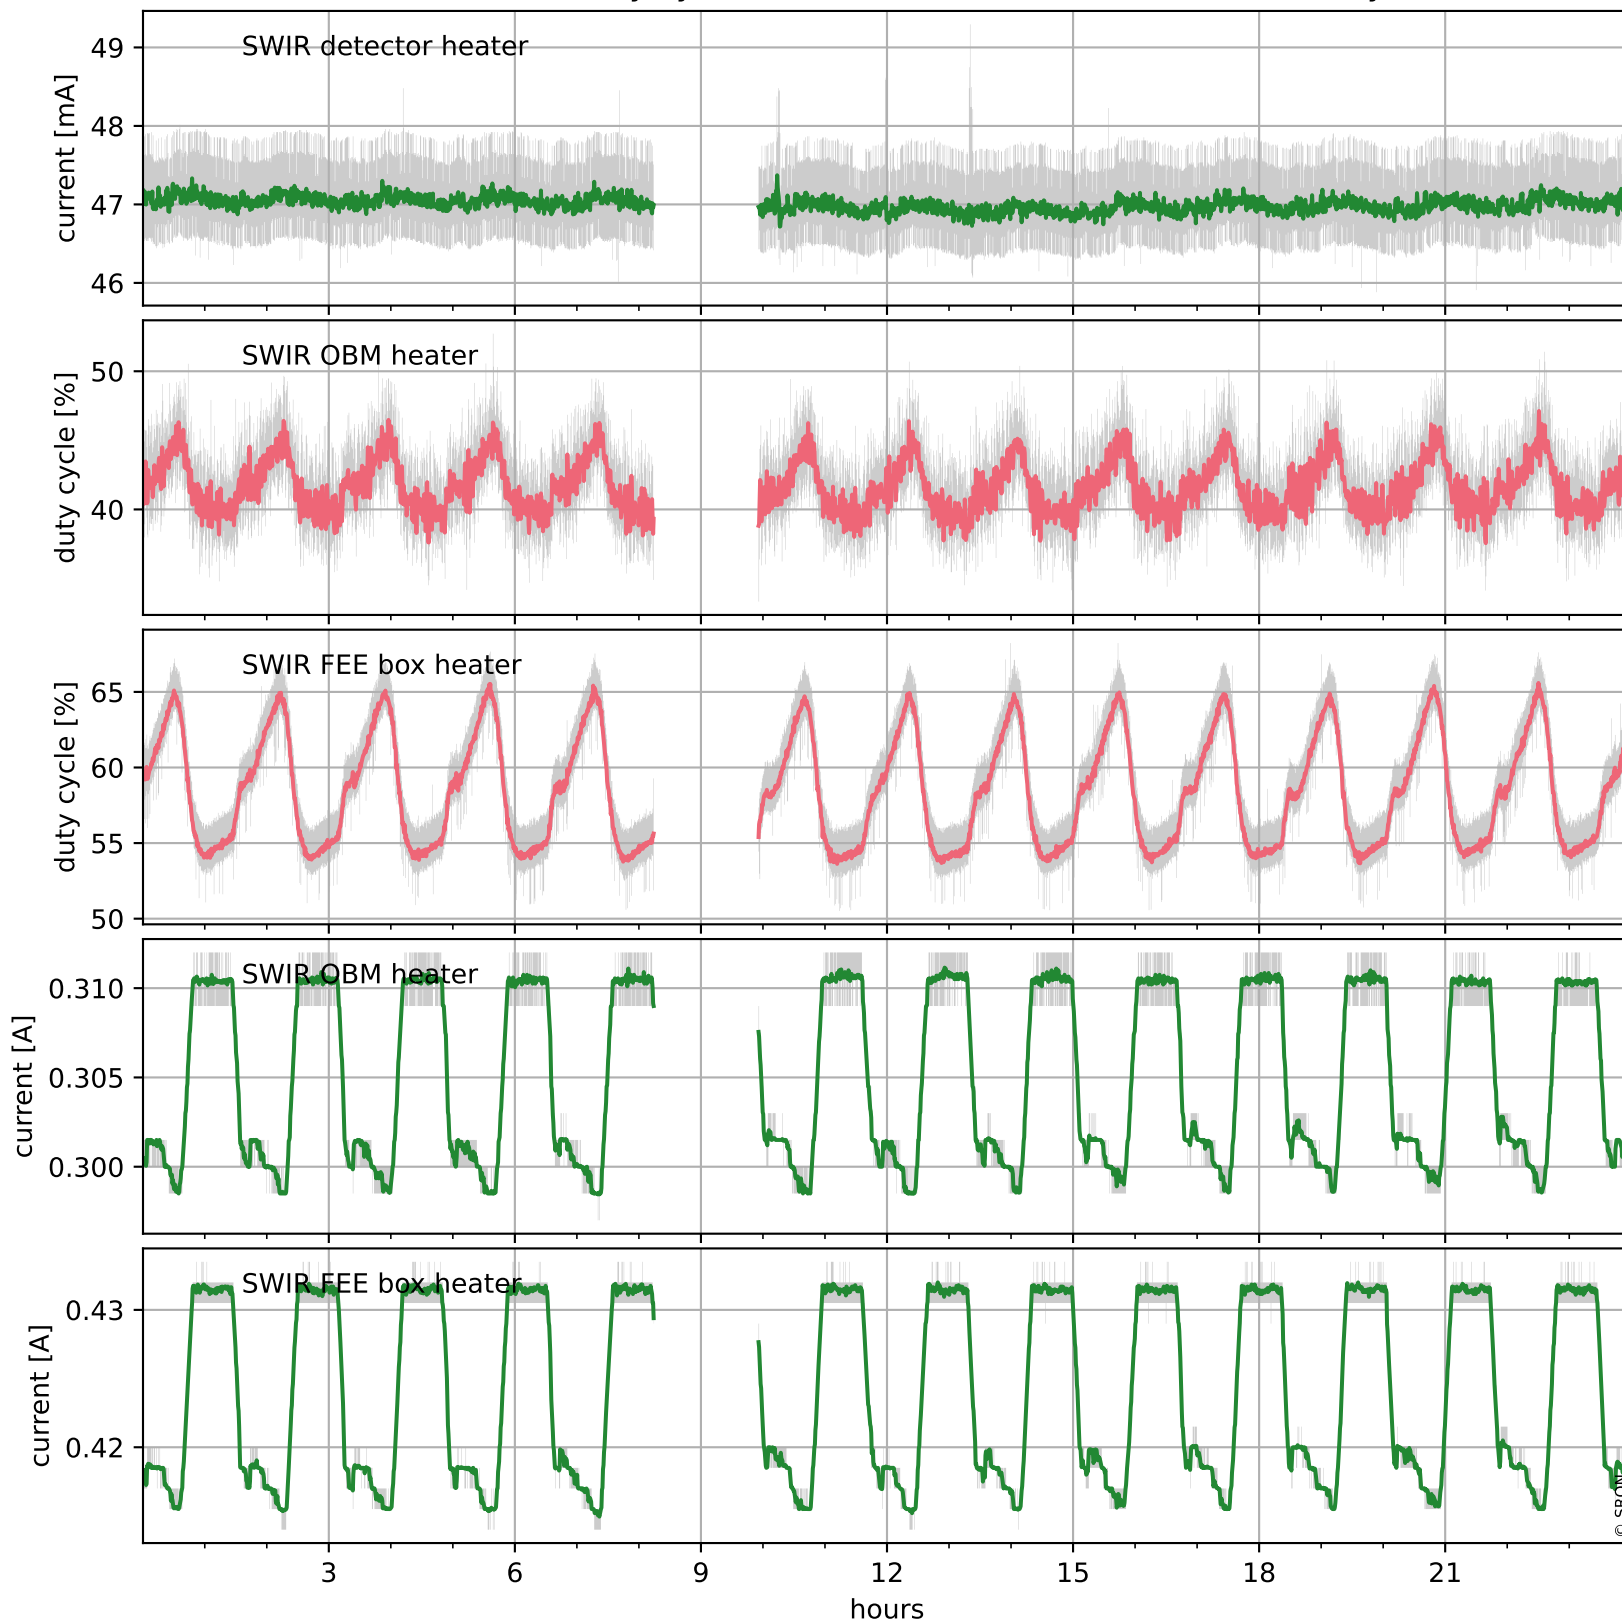

Tropomi SWIR housekeeping data

orbits: [32172, 32186]
coverage: 2023-12-29 / 2023-12-30
created: 2023-12-30T05:21:03Z

Temperature of sensors relevant for SWIR (one day)

Tropomi SWIR housekeeping data

orbits: [31702, 32186]
coverage: 2023-11-25 / 2023-12-30
created: 2023-12-30T05:21:04Z

Temperature of sensors relevant for SWIR (five weeks)

Tropomi SWIR housekeeping data

orbits: [32172, 32186]
coverage: 2023-12-29 / 2023-12-30
created: 2023-12-30T05:21:04Z

Current and duty cycle of 3 heaters relevant for SWIR (one day)

Tropomi SWIR housekeeping data

orbits: [31702, 32186]
coverage: 2023-11-25 / 2023-12-30
created: 2023-12-30T05:21:04Z

Current and duty cycle of 3 heaters relevant for SWIR (five weeks)

Tropomi SWIR housekeeping data

Temperature of sensors at the SWIR front-end electronics (five weeks)