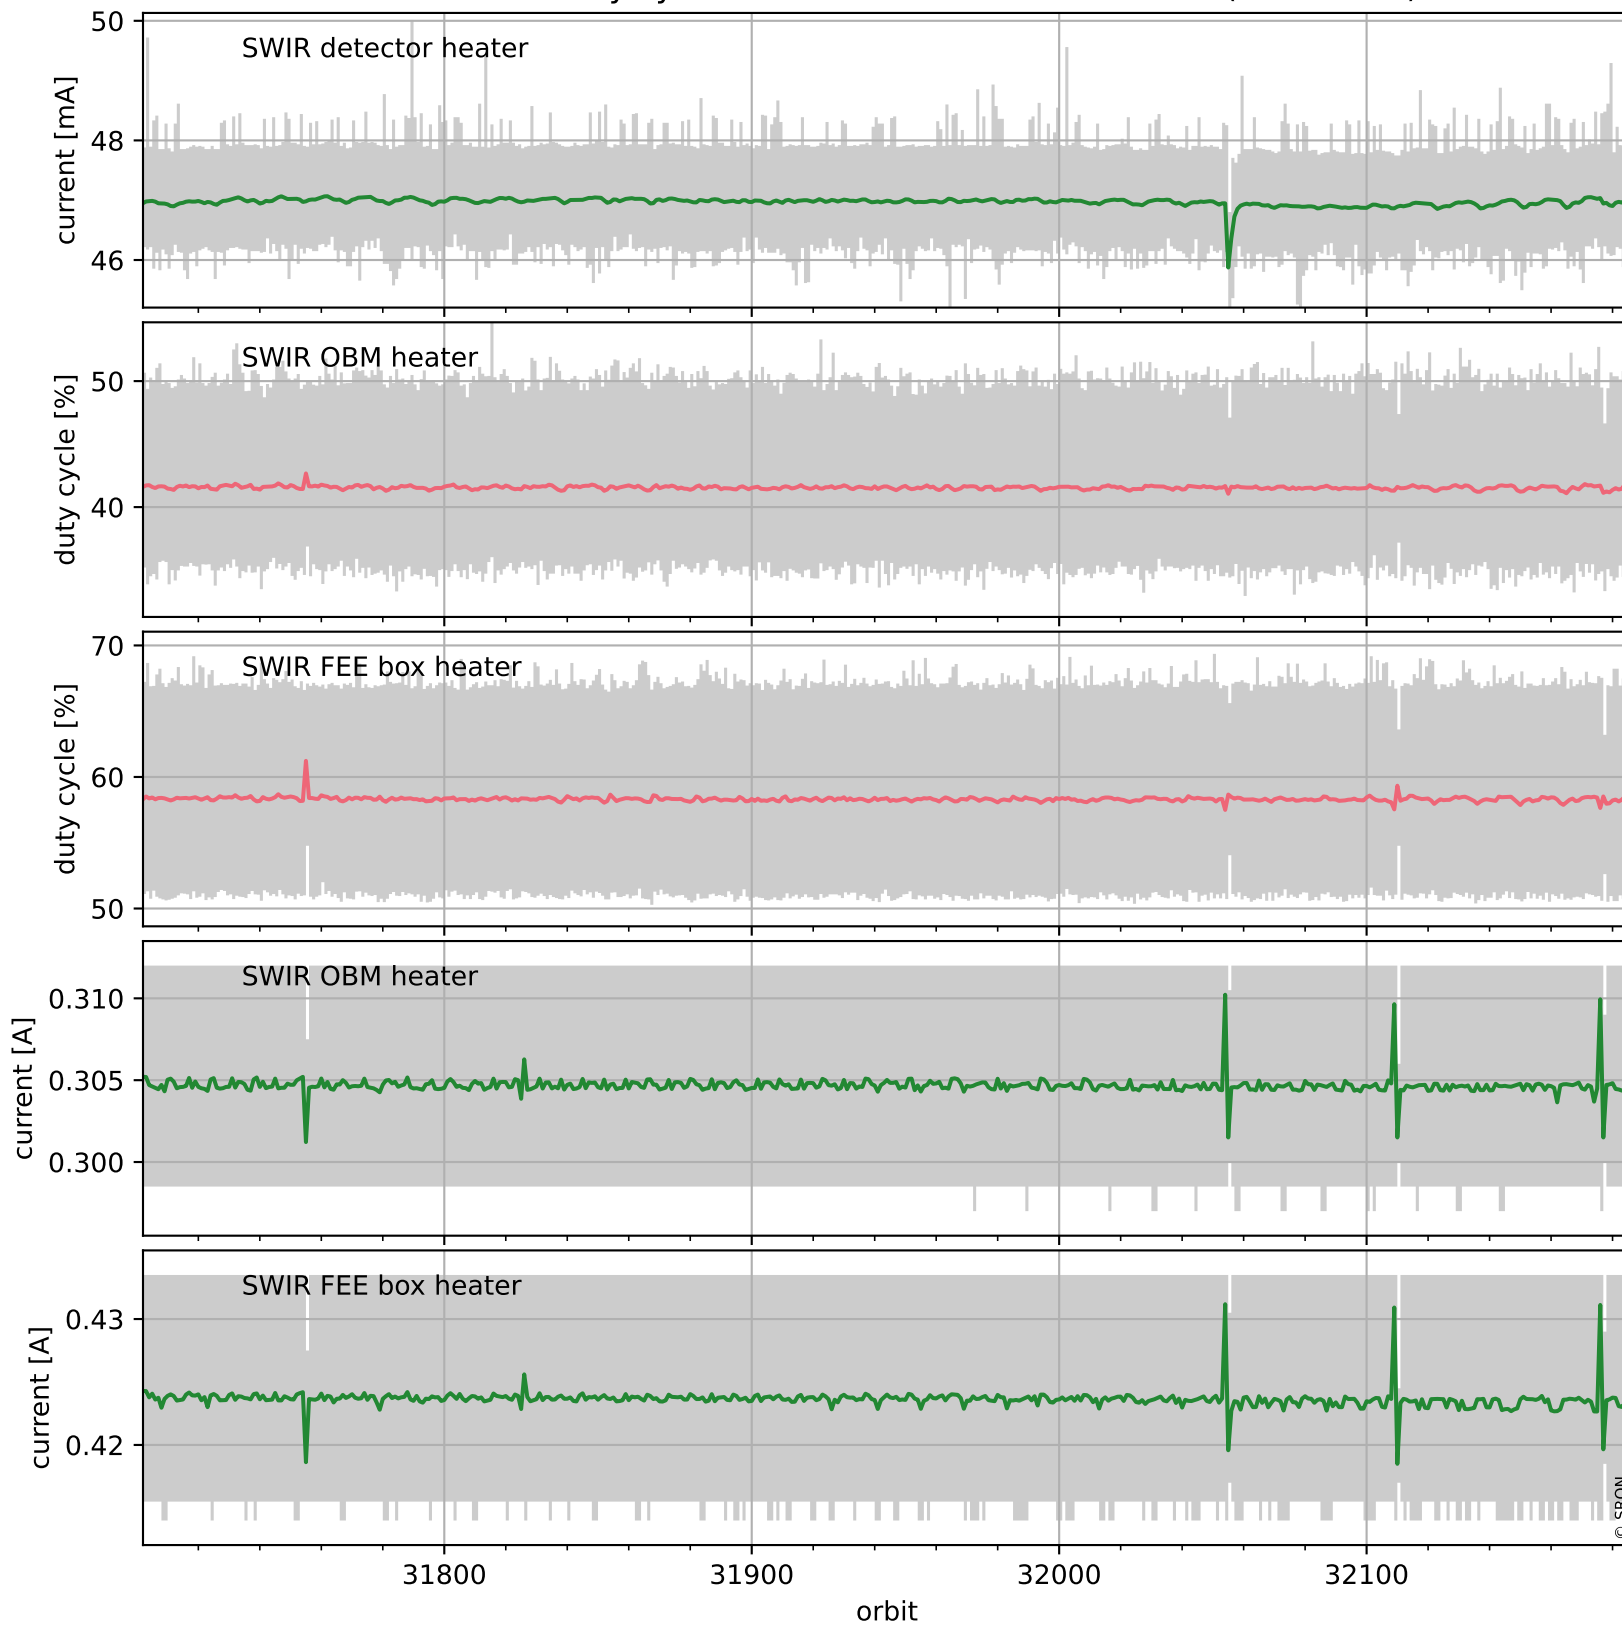

Tropomi SWIR housekeeping data

orbits: [32172, 32186]
coverage: 2023-12-29 / 2023-12-30
created: 2023-12-30T05:21:03Z

Temperature of sensors relevant for SWIR (one day)

Tropomi SWIR housekeeping data

orbits: [31702, 32186]
coverage: 2023-11-25 / 2023-12-30
created: 2023-12-30T05:21:04Z

Temperature of sensors relevant for SWIR (five weeks)

Tropomi SWIR housekeeping data

orbits: [32172, 32186]
coverage: 2023-12-29 / 2023-12-30
created: 2023-12-30T05:21:04Z

Current and duty cycle of 3 heaters relevant for SWIR (one day)

Tropomi SWIR housekeeping data

orbits: [31702, 32186]
coverage: 2023-11-25 / 2023-12-30
created: 2023-12-30T05:21:04Z

Current and duty cycle of 3 heaters relevant for SWIR (five weeks)

Tropomi SWIR housekeeping data

orbits: [32172, 32186]
coverage: 2023-12-29 / 2023-12-30
created: 2023-12-30T05:21:05Z

Temperature of sensors at the SWIR front-end electronics (one day)

Tropomi SWIR housekeeping data

orbits: [31702, 32186]
coverage: 2023-11-25 / 2023-12-30
created: 2023-12-30T05:21:05Z