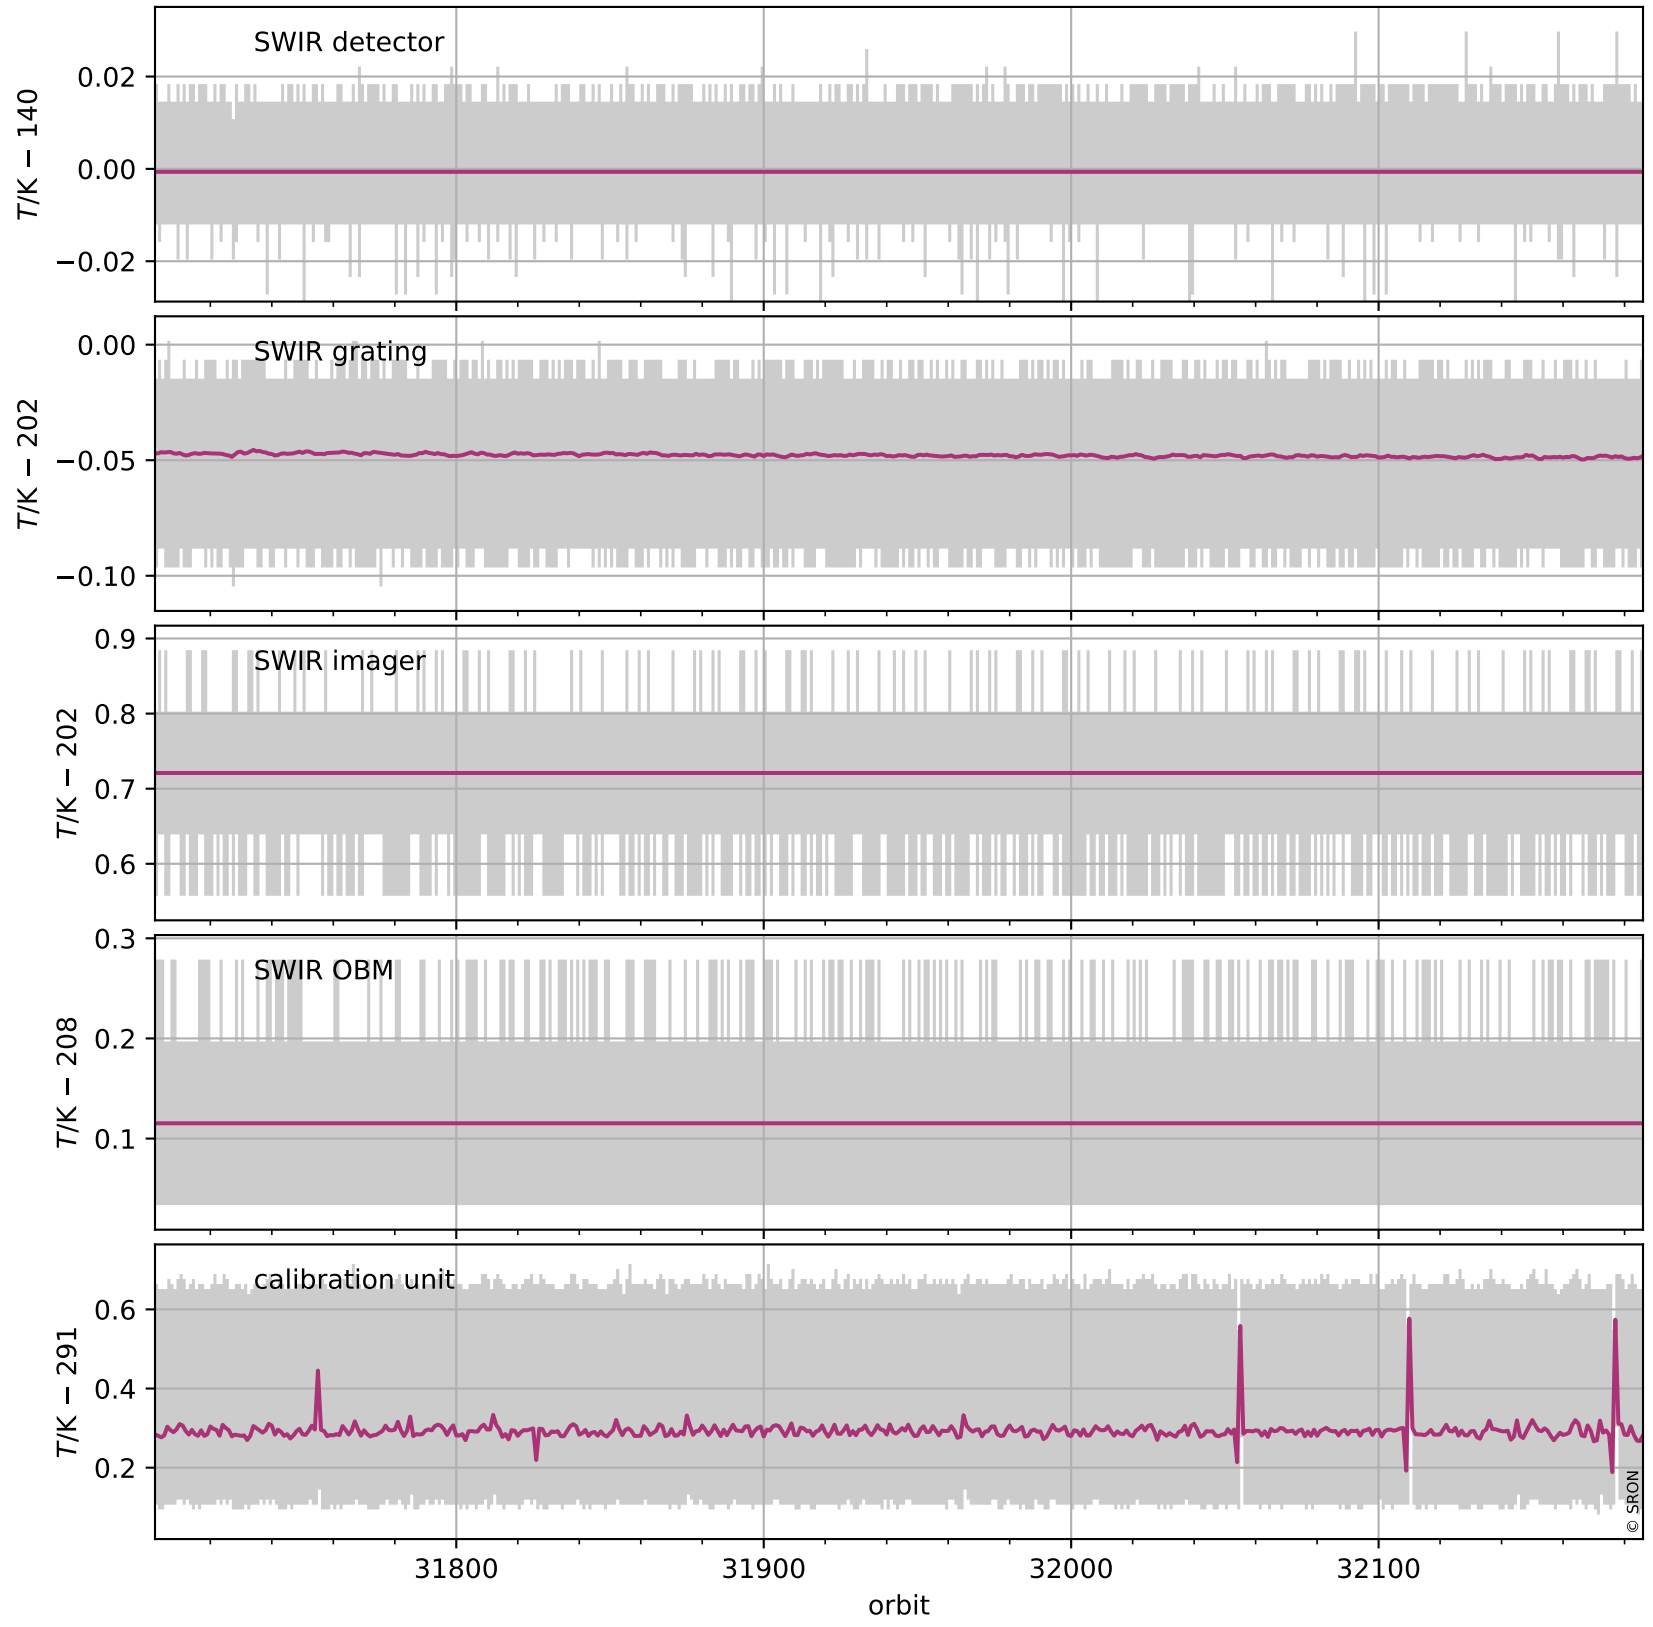

Tropomi SWIR housekeeping data

orbits: [32172, 32186]
coverage: 2023-12-29 / 2023-12-30
created: 2023-12-30T05:21:03Z

Temperature of sensors relevant for SWIR (one day)

Tropomi SWIR housekeeping data

orbits: [31702, 32186]
coverage: 2023-11-25 / 2023-12-30
created: 2023-12-30T05:21:04Z

Temperature of sensors relevant for SWIR (five weeks)

Tropomi SWIR housekeeping data

orbits: [32172, 32186]
coverage: 2023-12-29 / 2023-12-30
created: 2023-12-30T05:21:04Z

Current and duty cycle of 3 heaters relevant for SWIR (one day)

Tropomi SWIR housekeeping data

orbits: [31702, 32186]
coverage: 2023-11-25 / 2023-12-30
created: 2023-12-30T05:21:04Z

Current and duty cycle of 3 heaters relevant for SWIR (five weeks)

Tropomi SWIR housekeeping data

orbits: [32172, 32186]
coverage: 2023-12-29 / 2023-12-30
created: 2023-12-30T05:21:05Z

Temperature of sensors at the SWIR front-end electronics (one day)

Tropomi SWIR housekeeping data

orbits: [31702, 32186]
coverage: 2023-11-25 / 2023-12-30
created: 2023-12-30T05:21:05Z