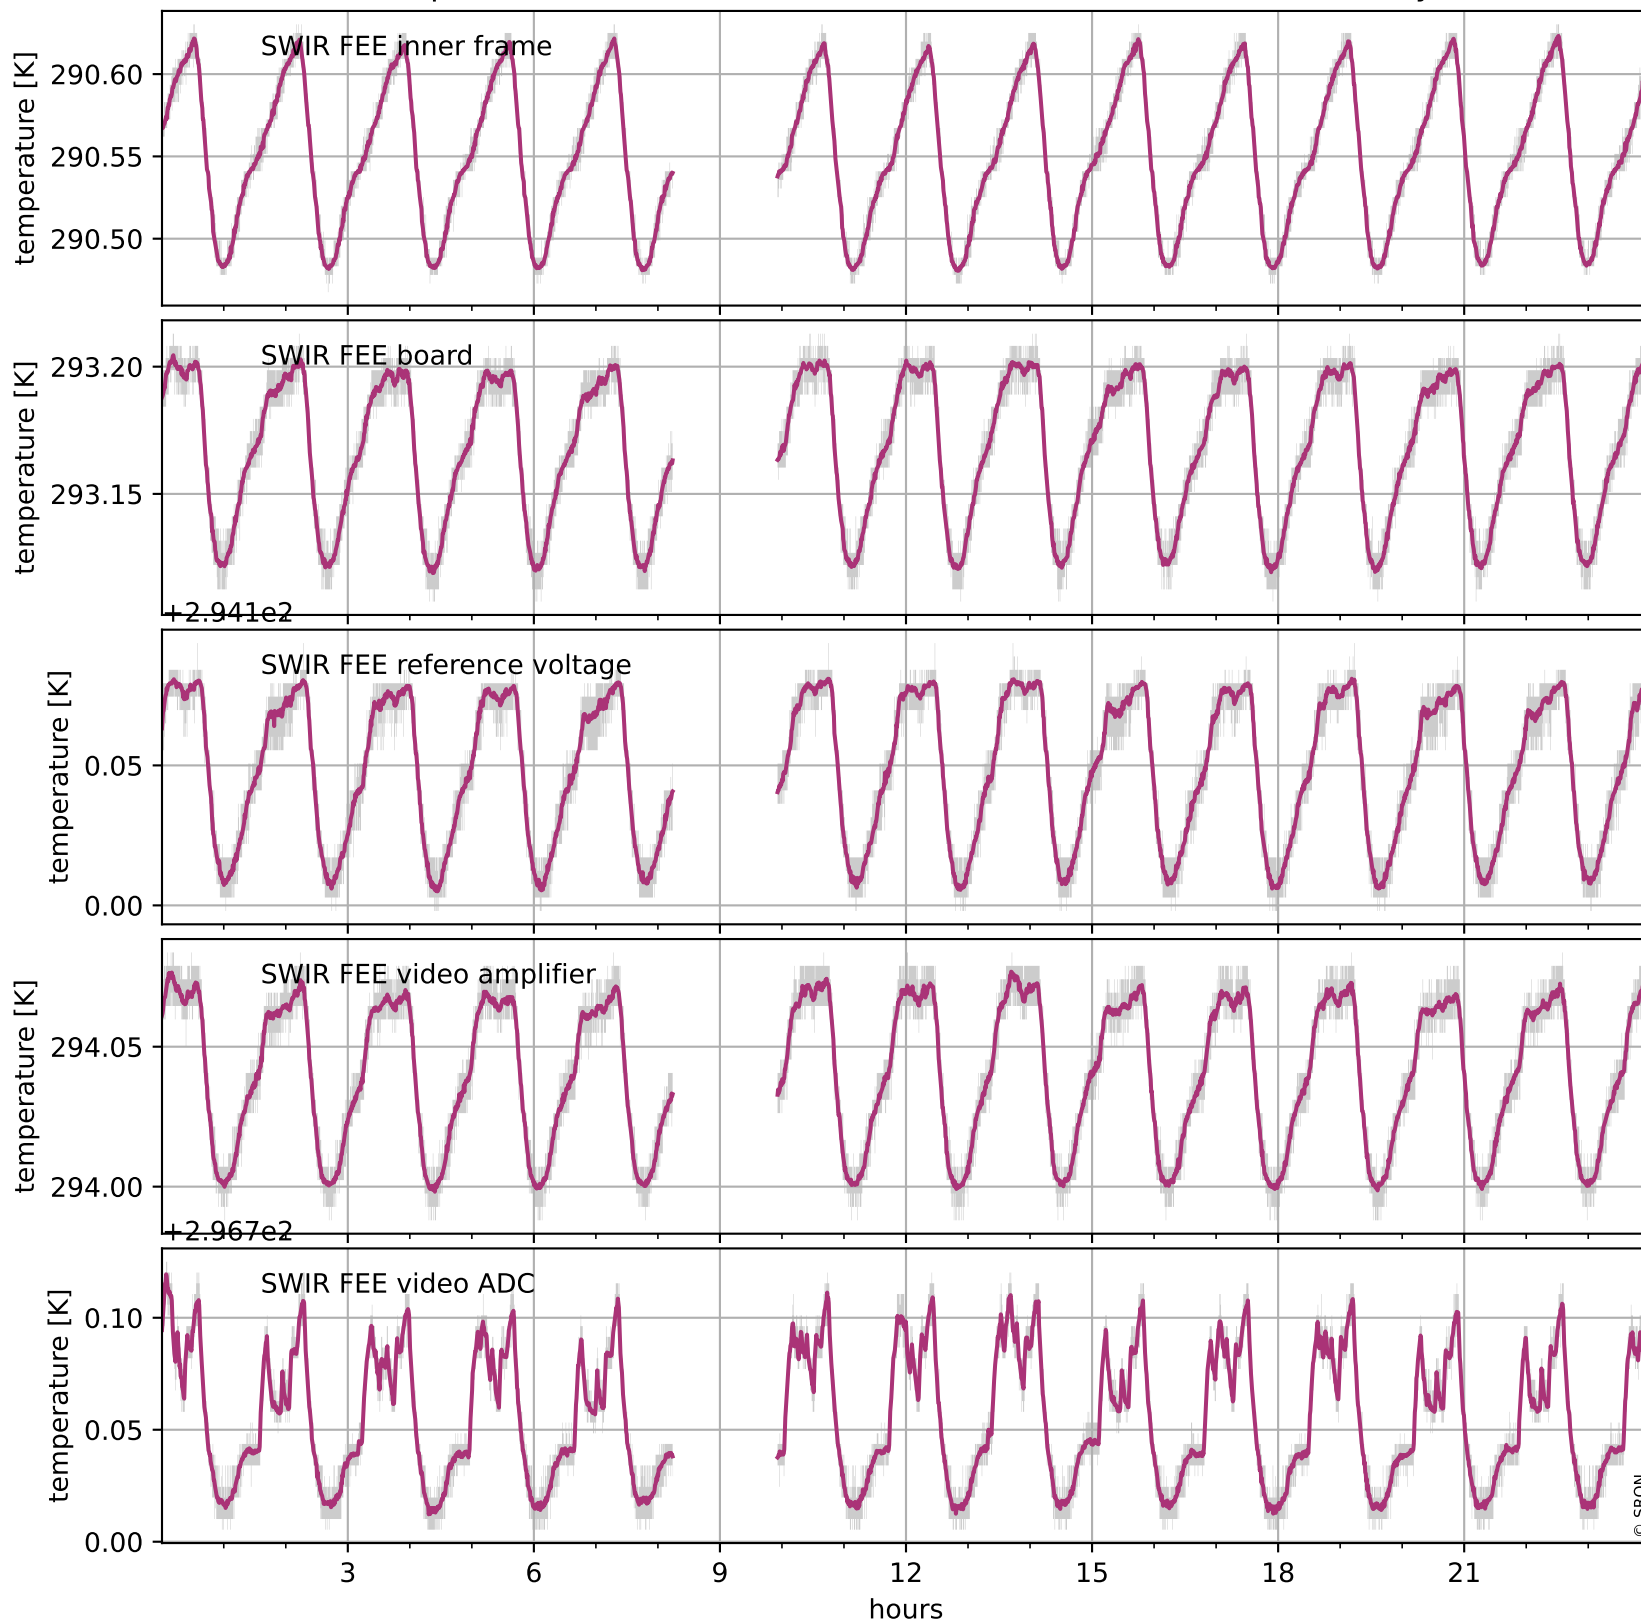

Tropomi SWIR housekeeping data

orbits: [32172, 32186]
coverage: 2023-12-29 / 2023-12-30
created: 2023-12-30T05:21:03Z

Temperature of sensors relevant for SWIR (one day)

Tropomi SWIR housekeeping data

orbits: [31702, 32186]
coverage: 2023-11-25 / 2023-12-30
created: 2023-12-30T05:21:04Z

Tropomi SWIR housekeeping data

orbits: [31702, 32186]
coverage: 2023-11-25 / 2023-12-30
created: 2023-12-30T05:21:04Z

Current and duty cycle of 3 heaters relevant for SWIR (five weeks)

Tropomi SWIR housekeeping data

orbits: [32172, 32186]
coverage: 2023-12-29 / 2023-12-30
created: 2023-12-30T05:21:05Z

Temperature of sensors at the SWIR front-end electronics (one day)

Tropomi SWIR housekeeping data

orbits: [31702, 32186]
coverage: 2023-11-25 / 2023-12-30
created: 2023-12-30T05:21:05Z