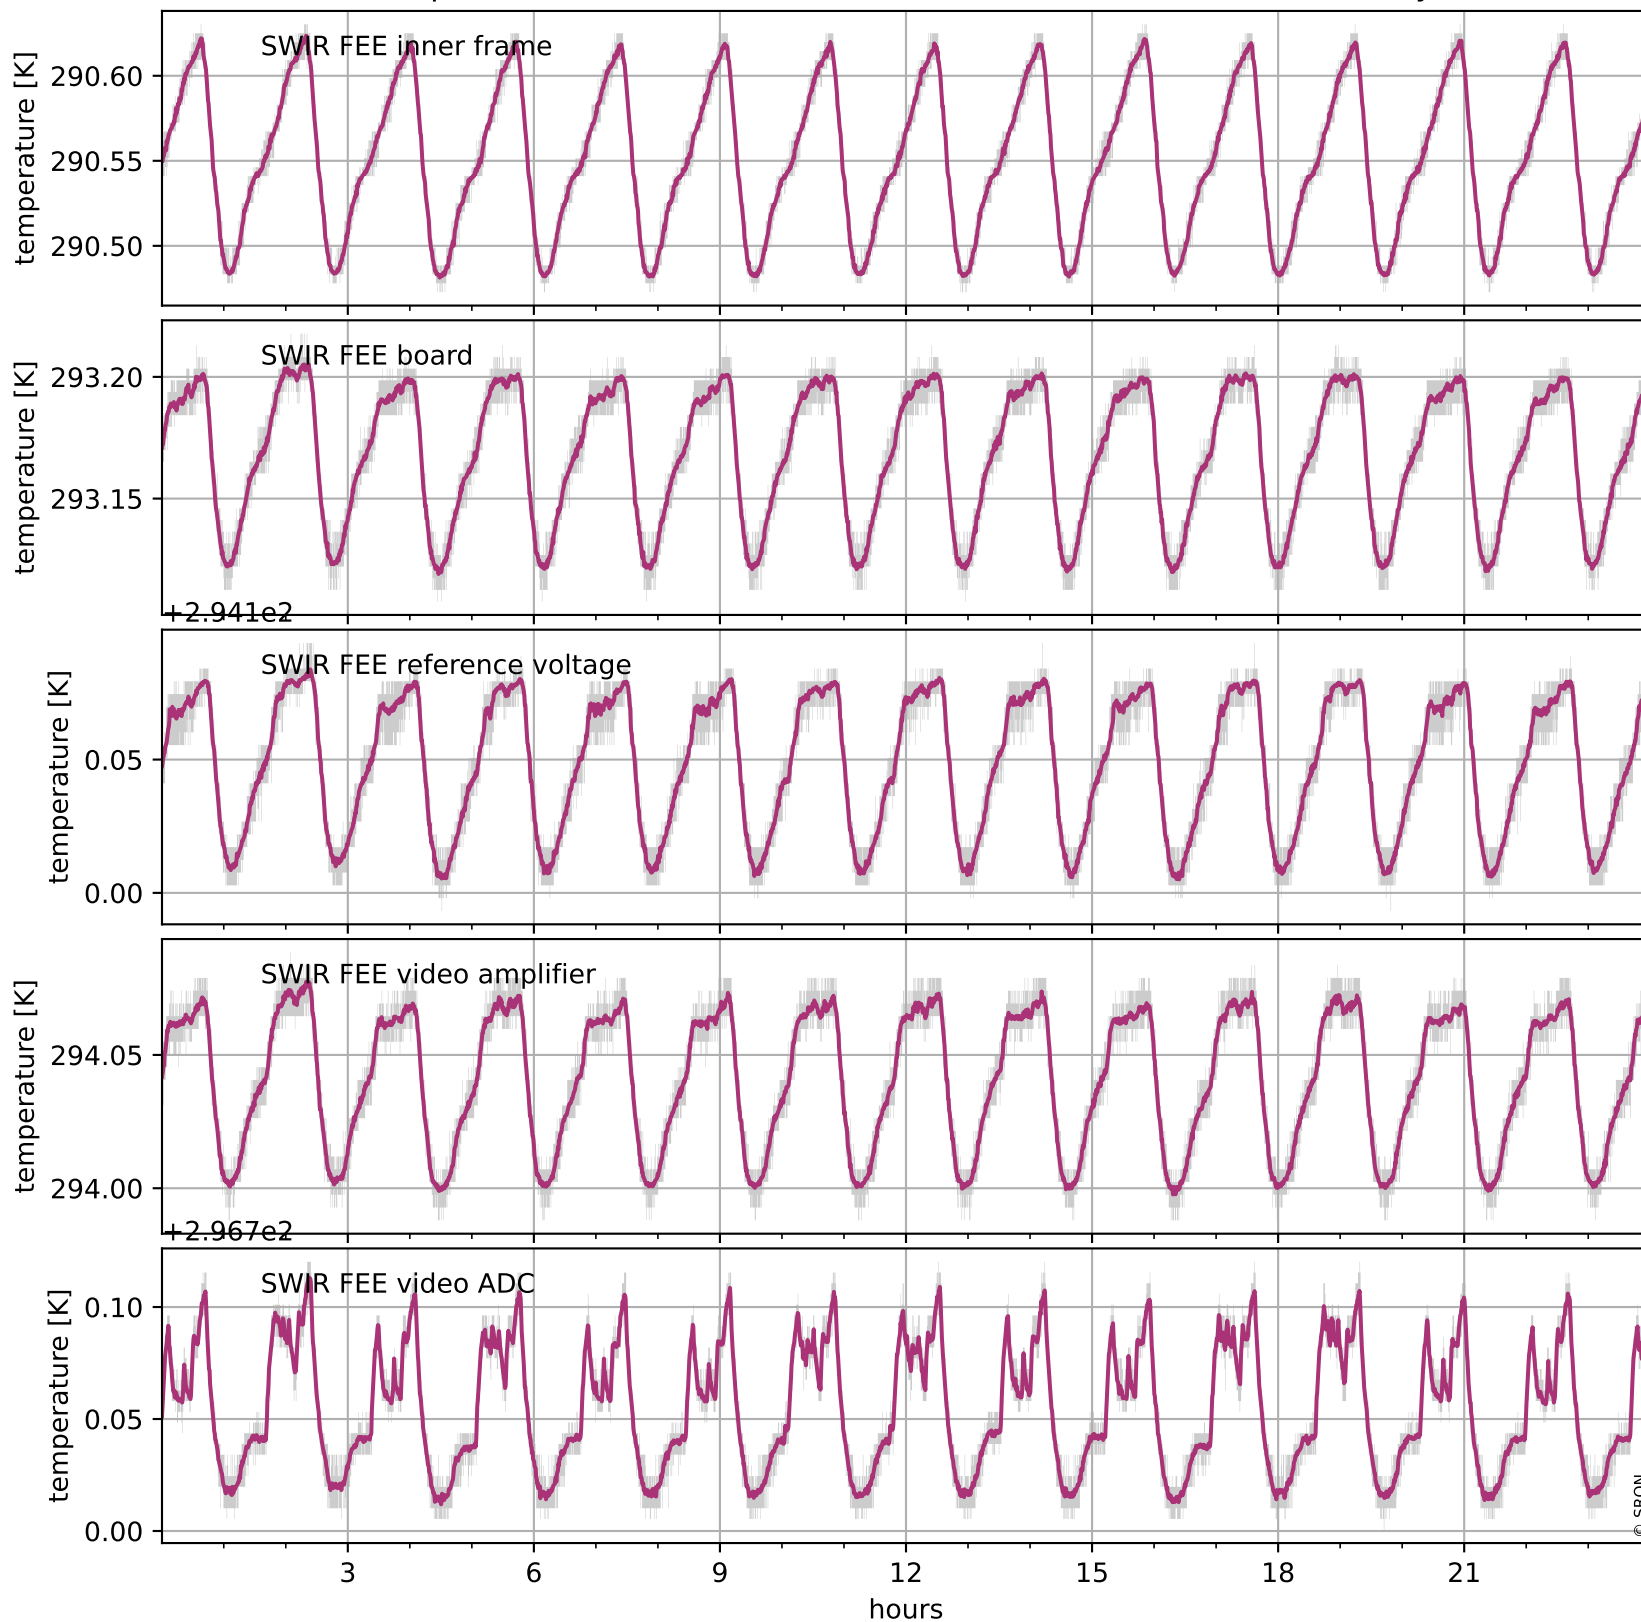

Tropomi SWIR housekeeping data

orbits: [32243, 32256]
coverage: 2024-01-03 / 2024-01-04
created: 2024-01-04T15:21:02Z

Temperature of sensors relevant for SWIR (one day)

Tropomi SWIR housekeeping data

orbits: [31772, 32256]
coverage: 2023-11-30 / 2024-01-04
created: 2024-01-04T15:21:03Z

Temperature of sensors relevant for SWIR (five weeks)

Tropomi SWIR housekeeping data

orbits: [32243, 32256]
coverage: 2024-01-03 / 2024-01-04
created: 2024-01-04T15:21:03Z

Current and duty cycle of 3 heaters relevant for SWIR (one day)

Tropomi SWIR housekeeping data

orbits: [31772, 32256]
coverage: 2023-11-30 / 2024-01-04
created: 2024-01-04T15:21:04Z

Current and duty cycle of 3 heaters relevant for SWIR (five weeks)

Tropomi SWIR housekeeping data

orbits: [32243, 32256]
coverage: 2024-01-03 / 2024-01-04
created: 2024-01-04T15:21:04Z

Temperature of sensors at the SWIR front-end electronics (one day)

Tropomi SWIR housekeeping data

orbits: [31772, 32256]
coverage: 2023-11-30 / 2024-01-04
created: 2024-01-04T15:21:04Z