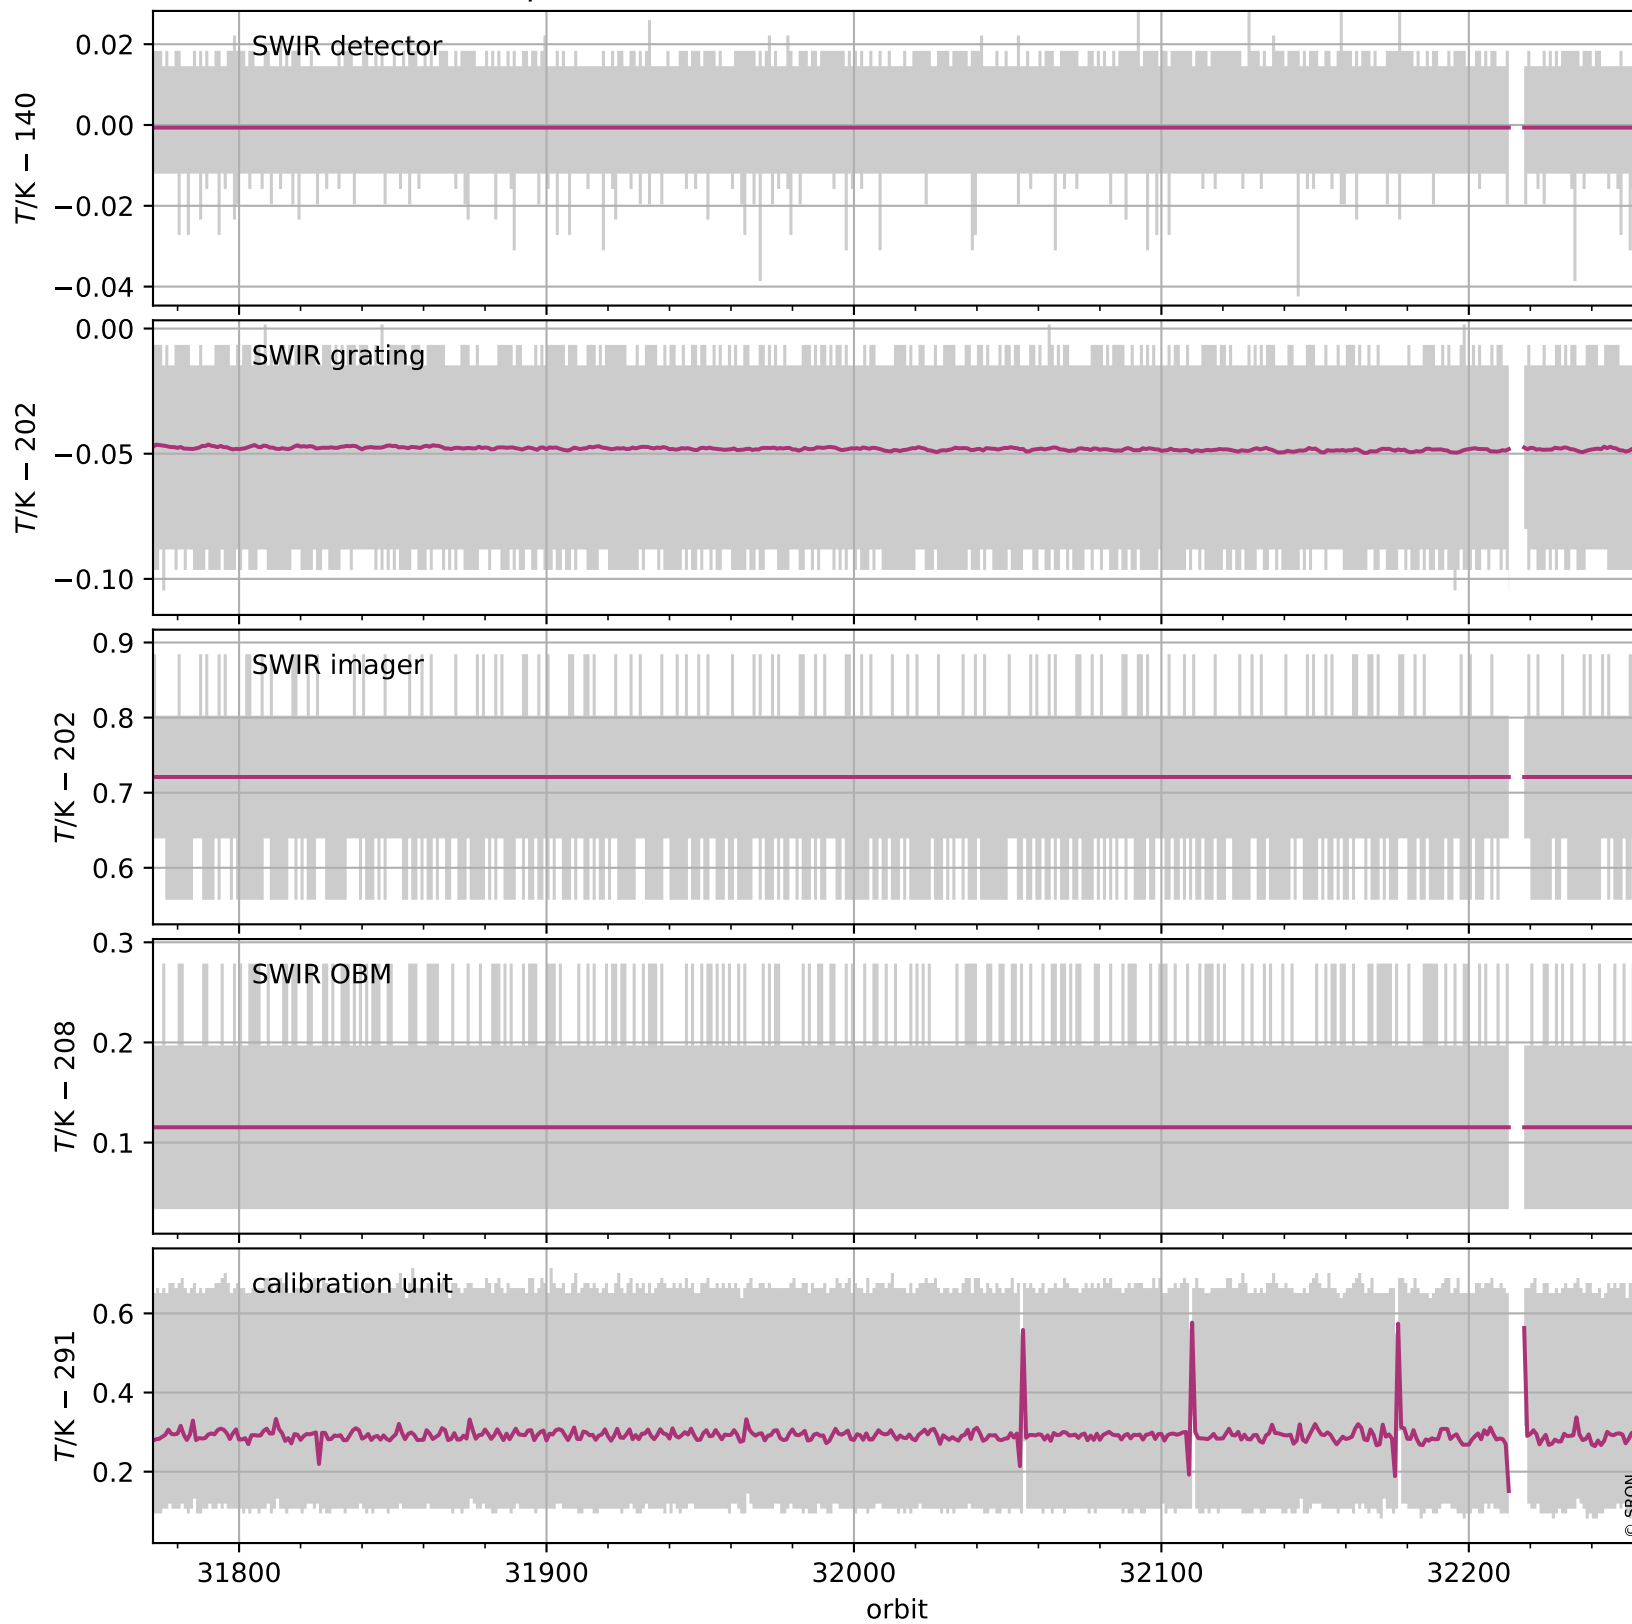

Tropomi SWIR housekeeping data

orbits: [32243, 32256]
coverage: 2024-01-03 / 2024-01-04
created: 2024-01-04T15:21:02Z

Temperature of sensors relevant for SWIR (one day)

Tropomi SWIR housekeeping data

orbits: [31772, 32256]
coverage: 2023-11-30 / 2024-01-04
created: 2024-01-04T15:21:03Z

Temperature of sensors relevant for SWIR (five weeks)

Tropomi SWIR housekeeping data

orbits: [32243, 32256]
coverage: 2024-01-03 / 2024-01-04
created: 2024-01-04T15:21:03Z

Current and duty cycle of 3 heaters relevant for SWIR (one day)

Tropomi SWIR housekeeping data

orbits: [31772, 32256]
coverage: 2023-11-30 / 2024-01-04
created: 2024-01-04T15:21:04Z

Current and duty cycle of 3 heaters relevant for SWIR (five weeks)

Tropomi SWIR housekeeping data

orbits: [32243, 32256]
coverage: 2024-01-03 / 2024-01-04
created: 2024-01-04T15:21:04Z

Temperature of sensors at the SWIR front-end electronics (one day)

Tropomi SWIR housekeeping data

orbits: [31772, 32256]
coverage: 2023-11-30 / 2024-01-04
created: 2024-01-04T15:21:04Z