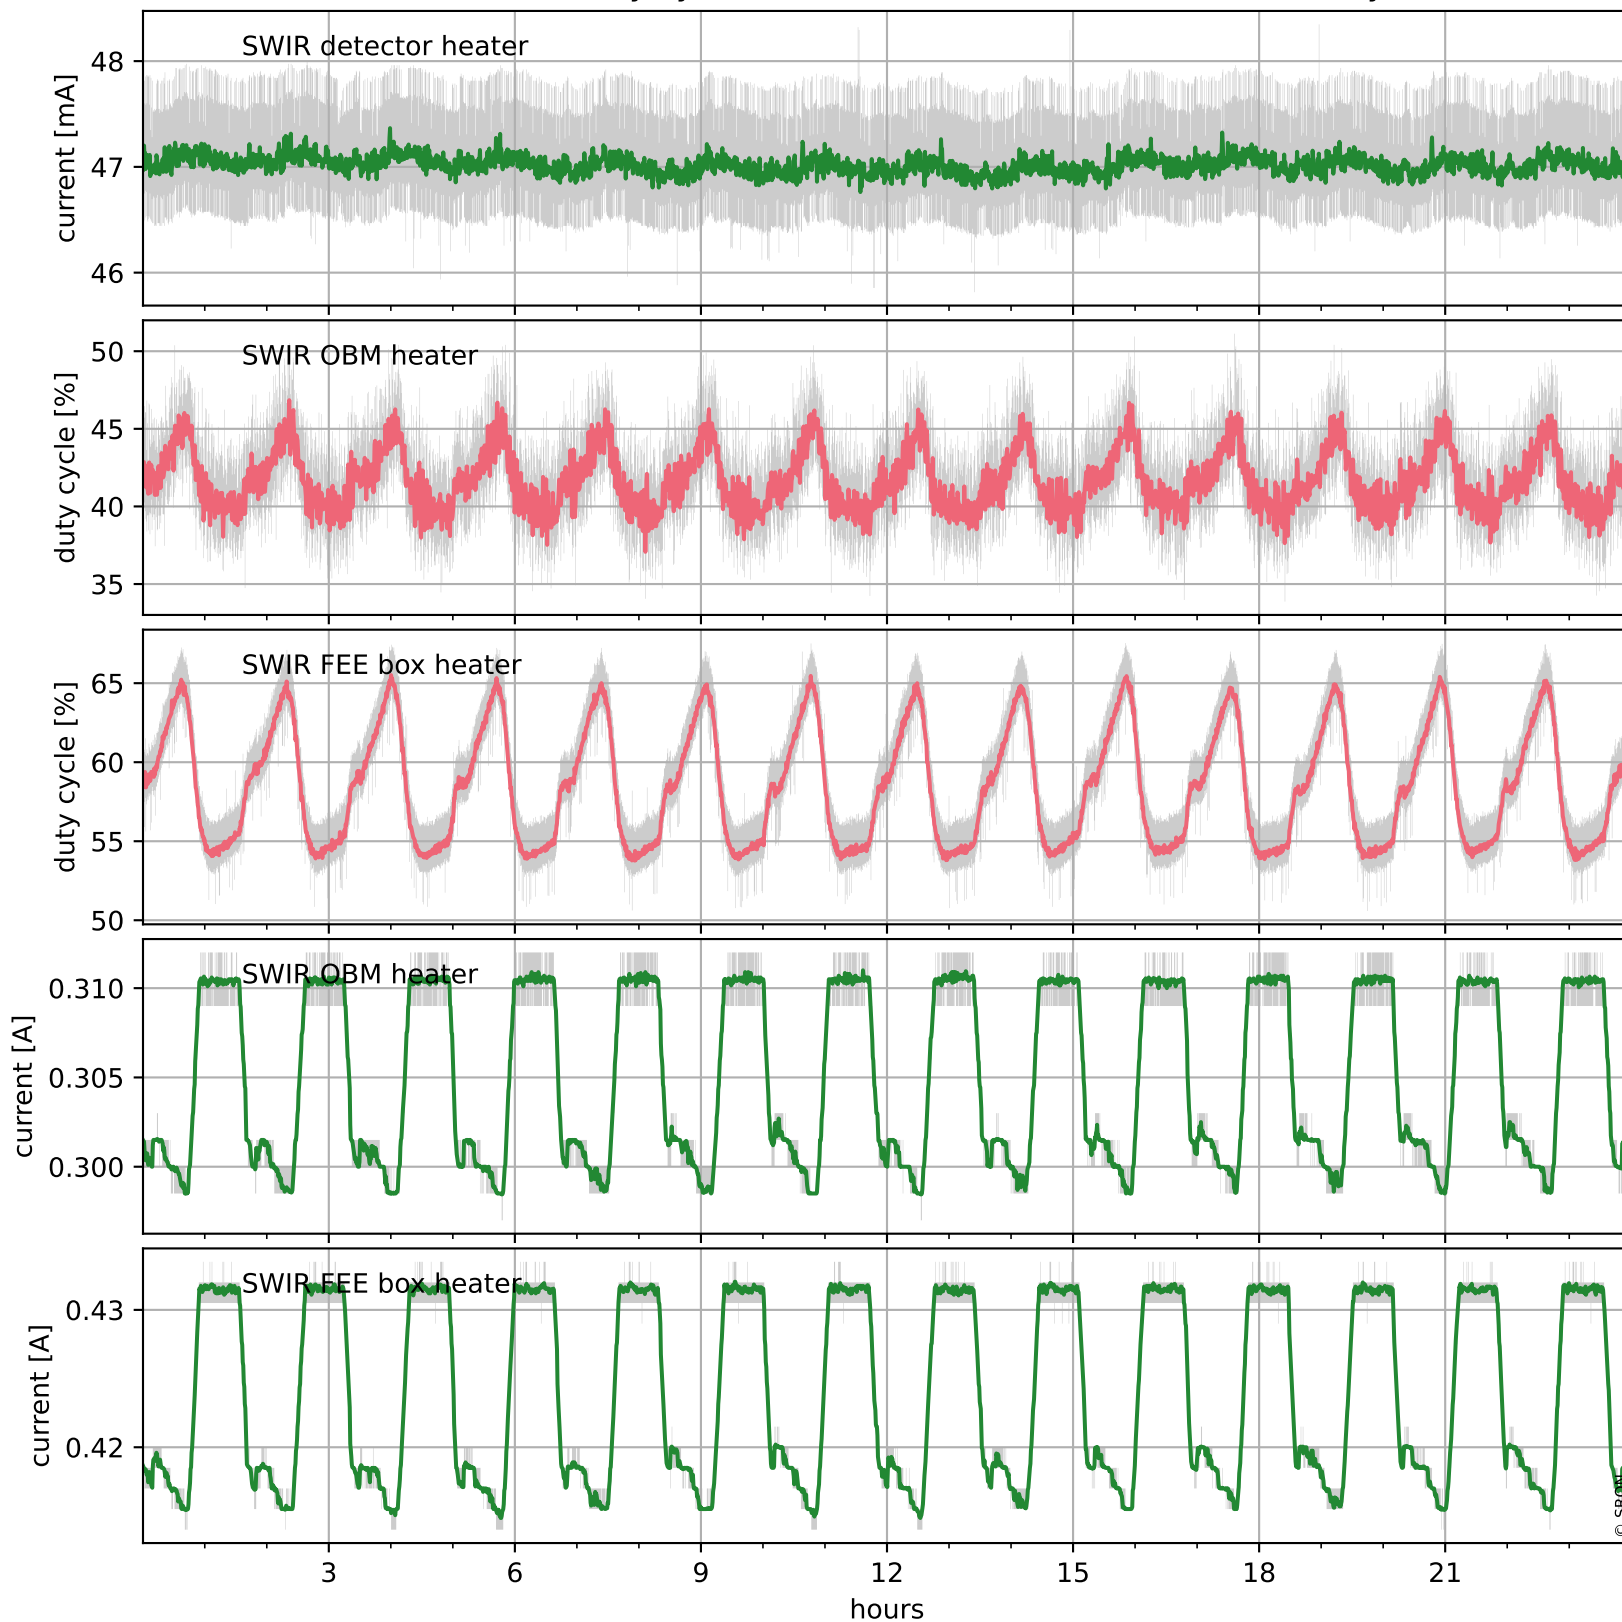

Tropomi SWIR housekeeping data

orbits: [32243, 32256]
coverage: 2024-01-03 / 2024-01-04
created: 2024-01-04T15:21:02Z

Temperature of sensors relevant for SWIR (one day)

Tropomi SWIR housekeeping data

orbits: [31772, 32256]
coverage: 2023-11-30 / 2024-01-04
created: 2024-01-04T15:21:03Z

Temperature of sensors relevant for SWIR (five weeks)

Tropomi SWIR housekeeping data

orbits: [32243, 32256]
coverage: 2024-01-03 / 2024-01-04
created: 2024-01-04T15:21:03Z

Current and duty cycle of 3 heaters relevant for SWIR (one day)

Tropomi SWIR housekeeping data

orbits: [31772, 32256]
coverage: 2023-11-30 / 2024-01-04
created: 2024-01-04T15:21:04Z

Current and duty cycle of 3 heaters relevant for SWIR (five weeks)

Tropomi SWIR housekeeping data

orbits: [32243, 32256]
coverage: 2024-01-03 / 2024-01-04
created: 2024-01-04T15:21:04Z

Temperature of sensors at the SWIR front-end electronics (one day)

Tropomi SWIR housekeeping data

orbits: [31772, 32256]
coverage: 2023-11-30 / 2024-01-04
created: 2024-01-04T15:21:04Z