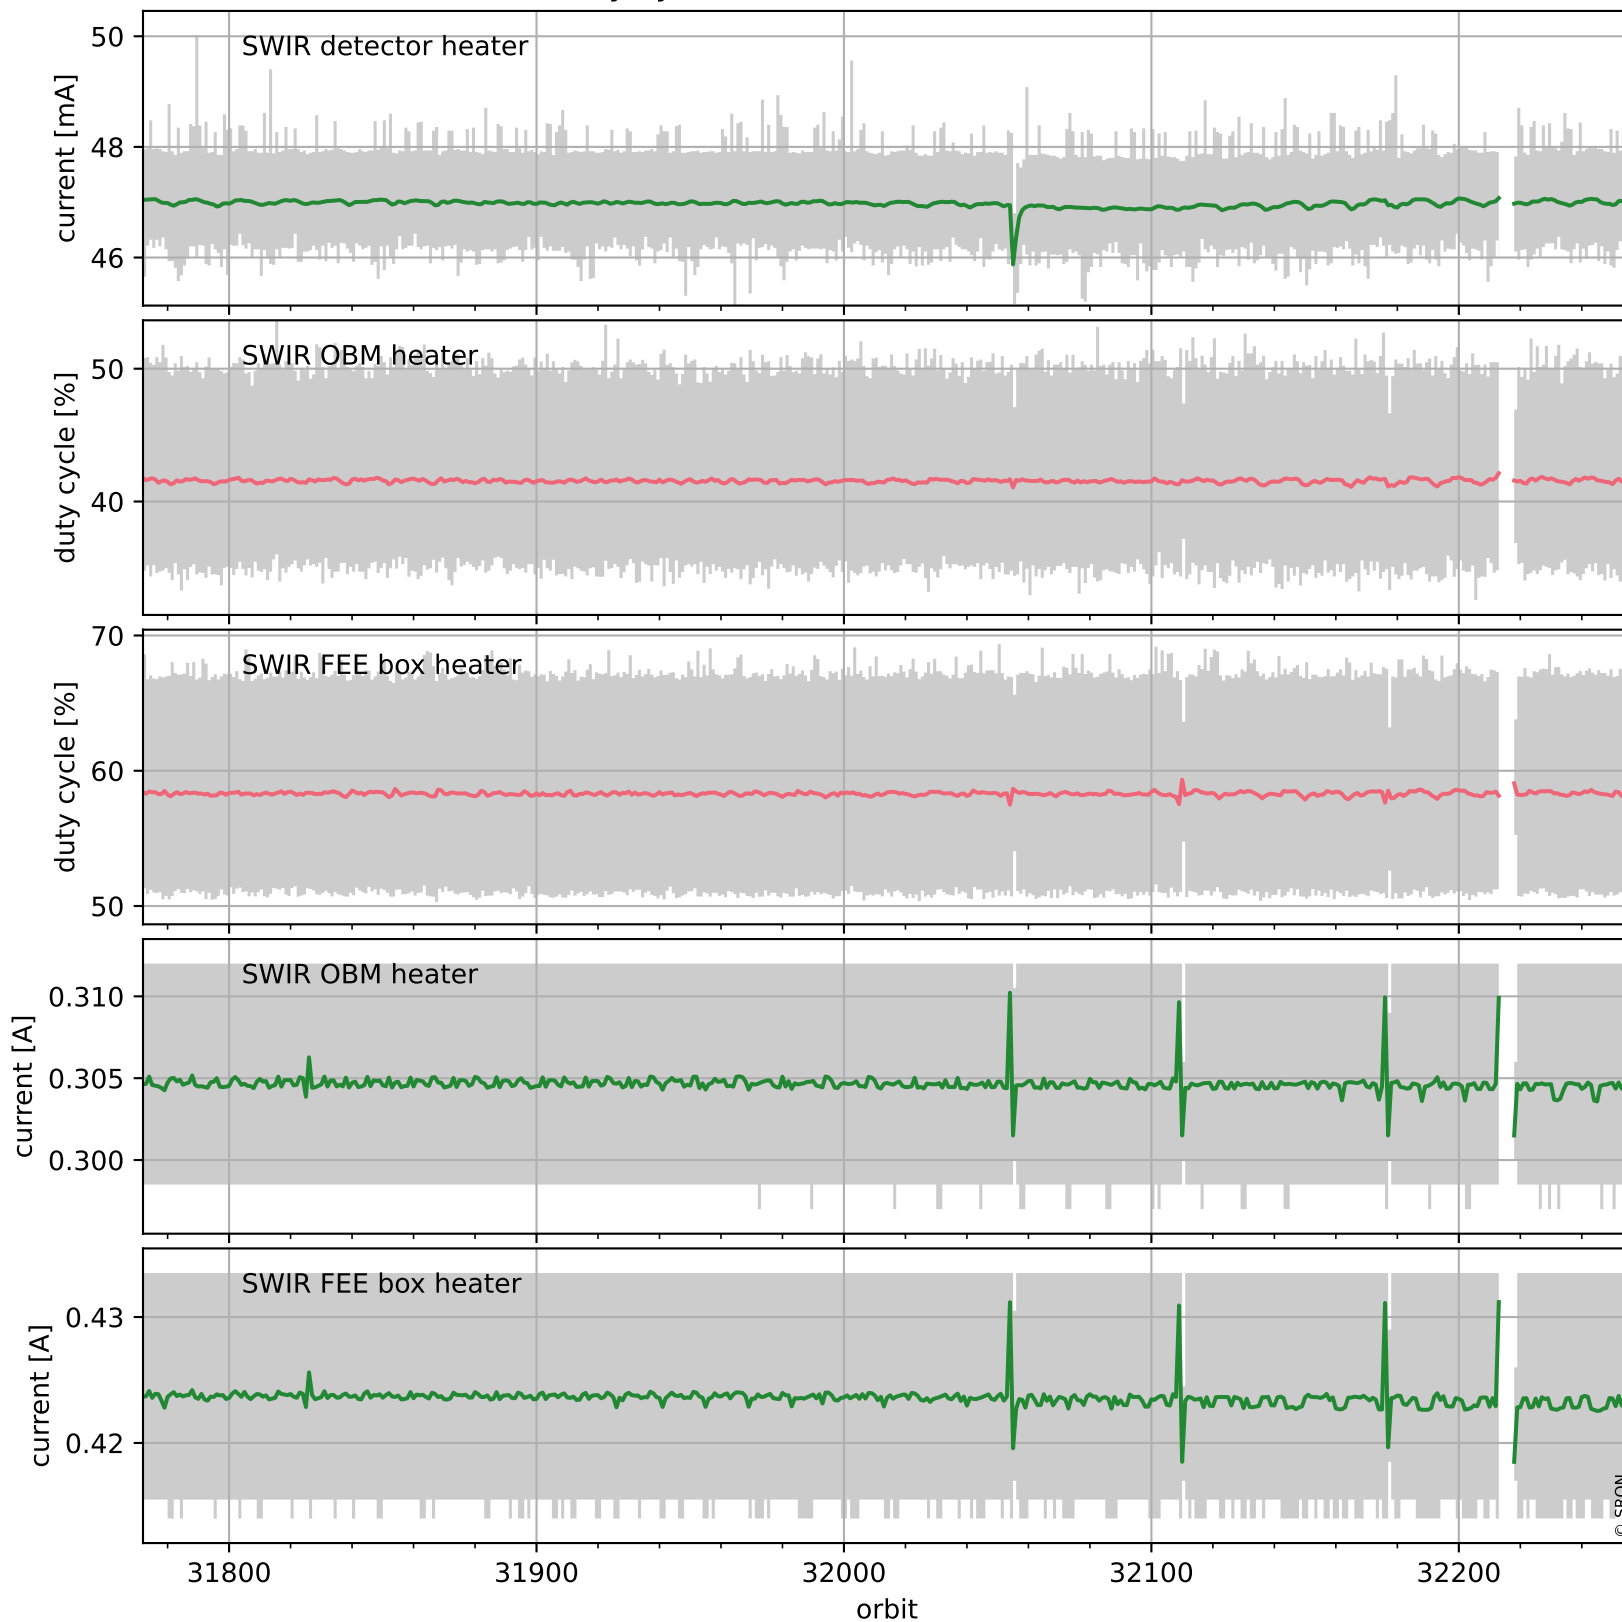

Tropomi SWIR housekeeping data

orbits: [32243, 32256]
coverage: 2024-01-03 / 2024-01-04
created: 2024-01-04T15:21:02Z

Temperature of sensors relevant for SWIR (one day)

Tropomi SWIR housekeeping data

orbits: [31772, 32256]
coverage: 2023-11-30 / 2024-01-04
created: 2024-01-04T15:21:03Z

Temperature of sensors relevant for SWIR (five weeks)

Tropomi SWIR housekeeping data

orbits: [32243, 32256]
coverage: 2024-01-03 / 2024-01-04
created: 2024-01-04T15:21:03Z

Current and duty cycle of 3 heaters relevant for SWIR (one day)

Tropomi SWIR housekeeping data

orbits: [31772, 32256]
coverage: 2023-11-30 / 2024-01-04
created: 2024-01-04T15:21:04Z

Current and duty cycle of 3 heaters relevant for SWIR (five weeks)

Tropomi SWIR housekeeping data

orbits: [32243, 32256]
coverage: 2024-01-03 / 2024-01-04
created: 2024-01-04T15:21:04Z

Temperature of sensors at the SWIR front-end electronics (one day)

Tropomi SWIR housekeeping data

orbits: [31772, 32256]
coverage: 2023-11-30 / 2024-01-04
created: 2024-01-04T15:21:04Z