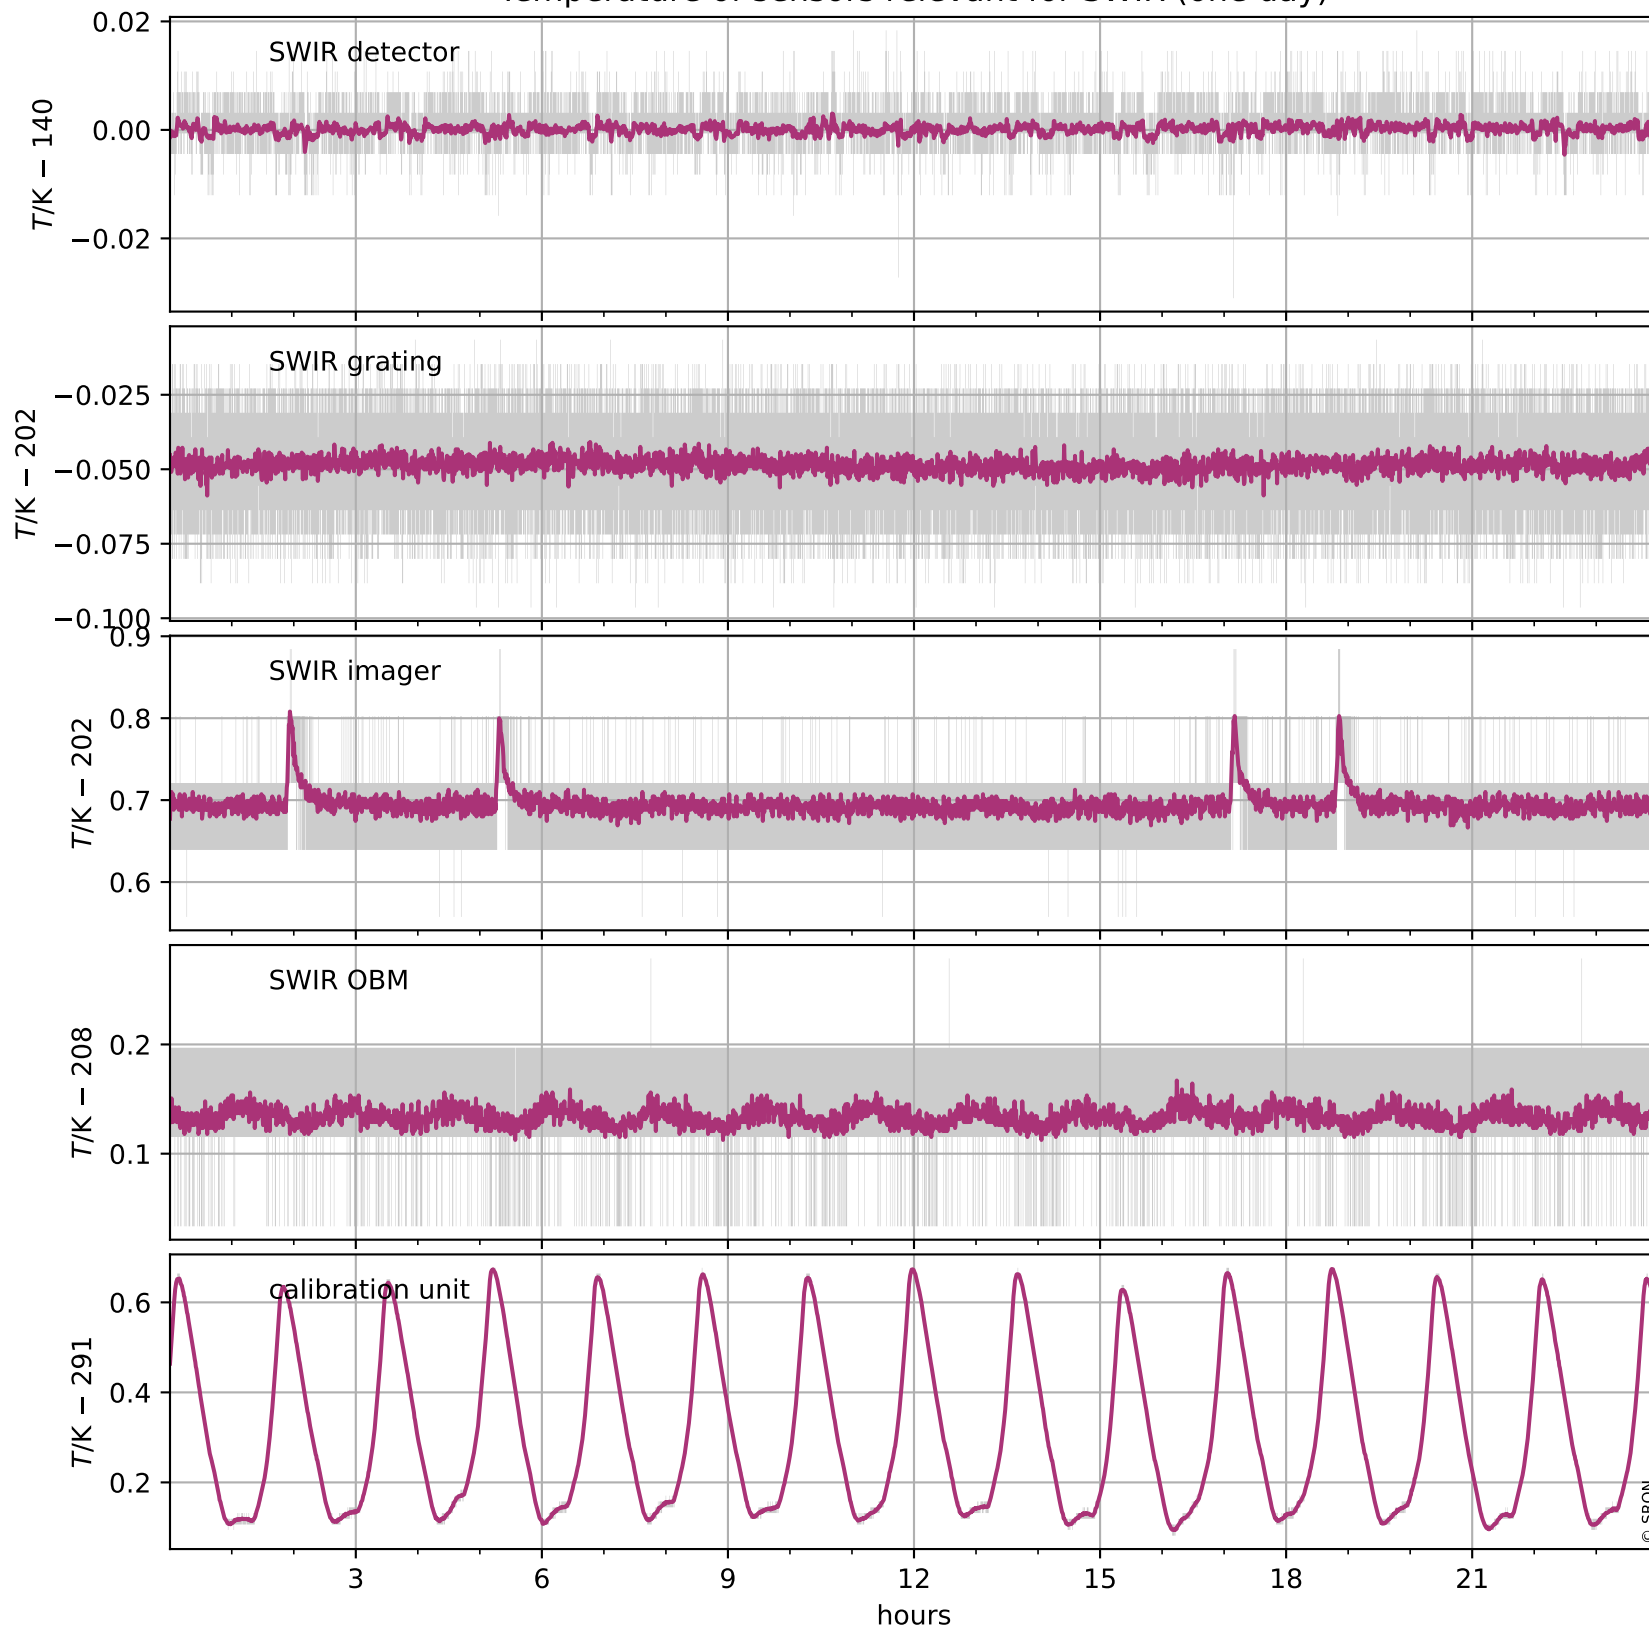

Tropomi SWIR housekeeping data

orbits: [32243, 32256]
coverage: 2024-01-03 / 2024-01-04
created: 2024-01-04T15:21:02Z

Temperature of sensors relevant for SWIR (one day)

Tropomi SWIR housekeeping data

orbits: [31772, 32256]
coverage: 2023-11-30 / 2024-01-04
created: 2024-01-04T15:21:03Z

Temperature of sensors relevant for SWIR (five weeks)

Tropomi SWIR housekeeping data

orbits: [32243, 32256]
coverage: 2024-01-03 / 2024-01-04
created: 2024-01-04T15:21:03Z

Current and duty cycle of 3 heaters relevant for SWIR (one day)

Tropomi SWIR housekeeping data

orbits: [31772, 32256]
coverage: 2023-11-30 / 2024-01-04
created: 2024-01-04T15:21:04Z

Current and duty cycle of 3 heaters relevant for SWIR (five weeks)

Tropomi SWIR housekeeping data

orbits: [32243, 32256]
coverage: 2024-01-03 / 2024-01-04
created: 2024-01-04T15:21:04Z

Temperature of sensors at the SWIR front-end electronics (one day)

Tropomi SWIR housekeeping data

orbits: [31772, 32256]
coverage: 2023-11-30 / 2024-01-04
created: 2024-01-04T15:21:04Z