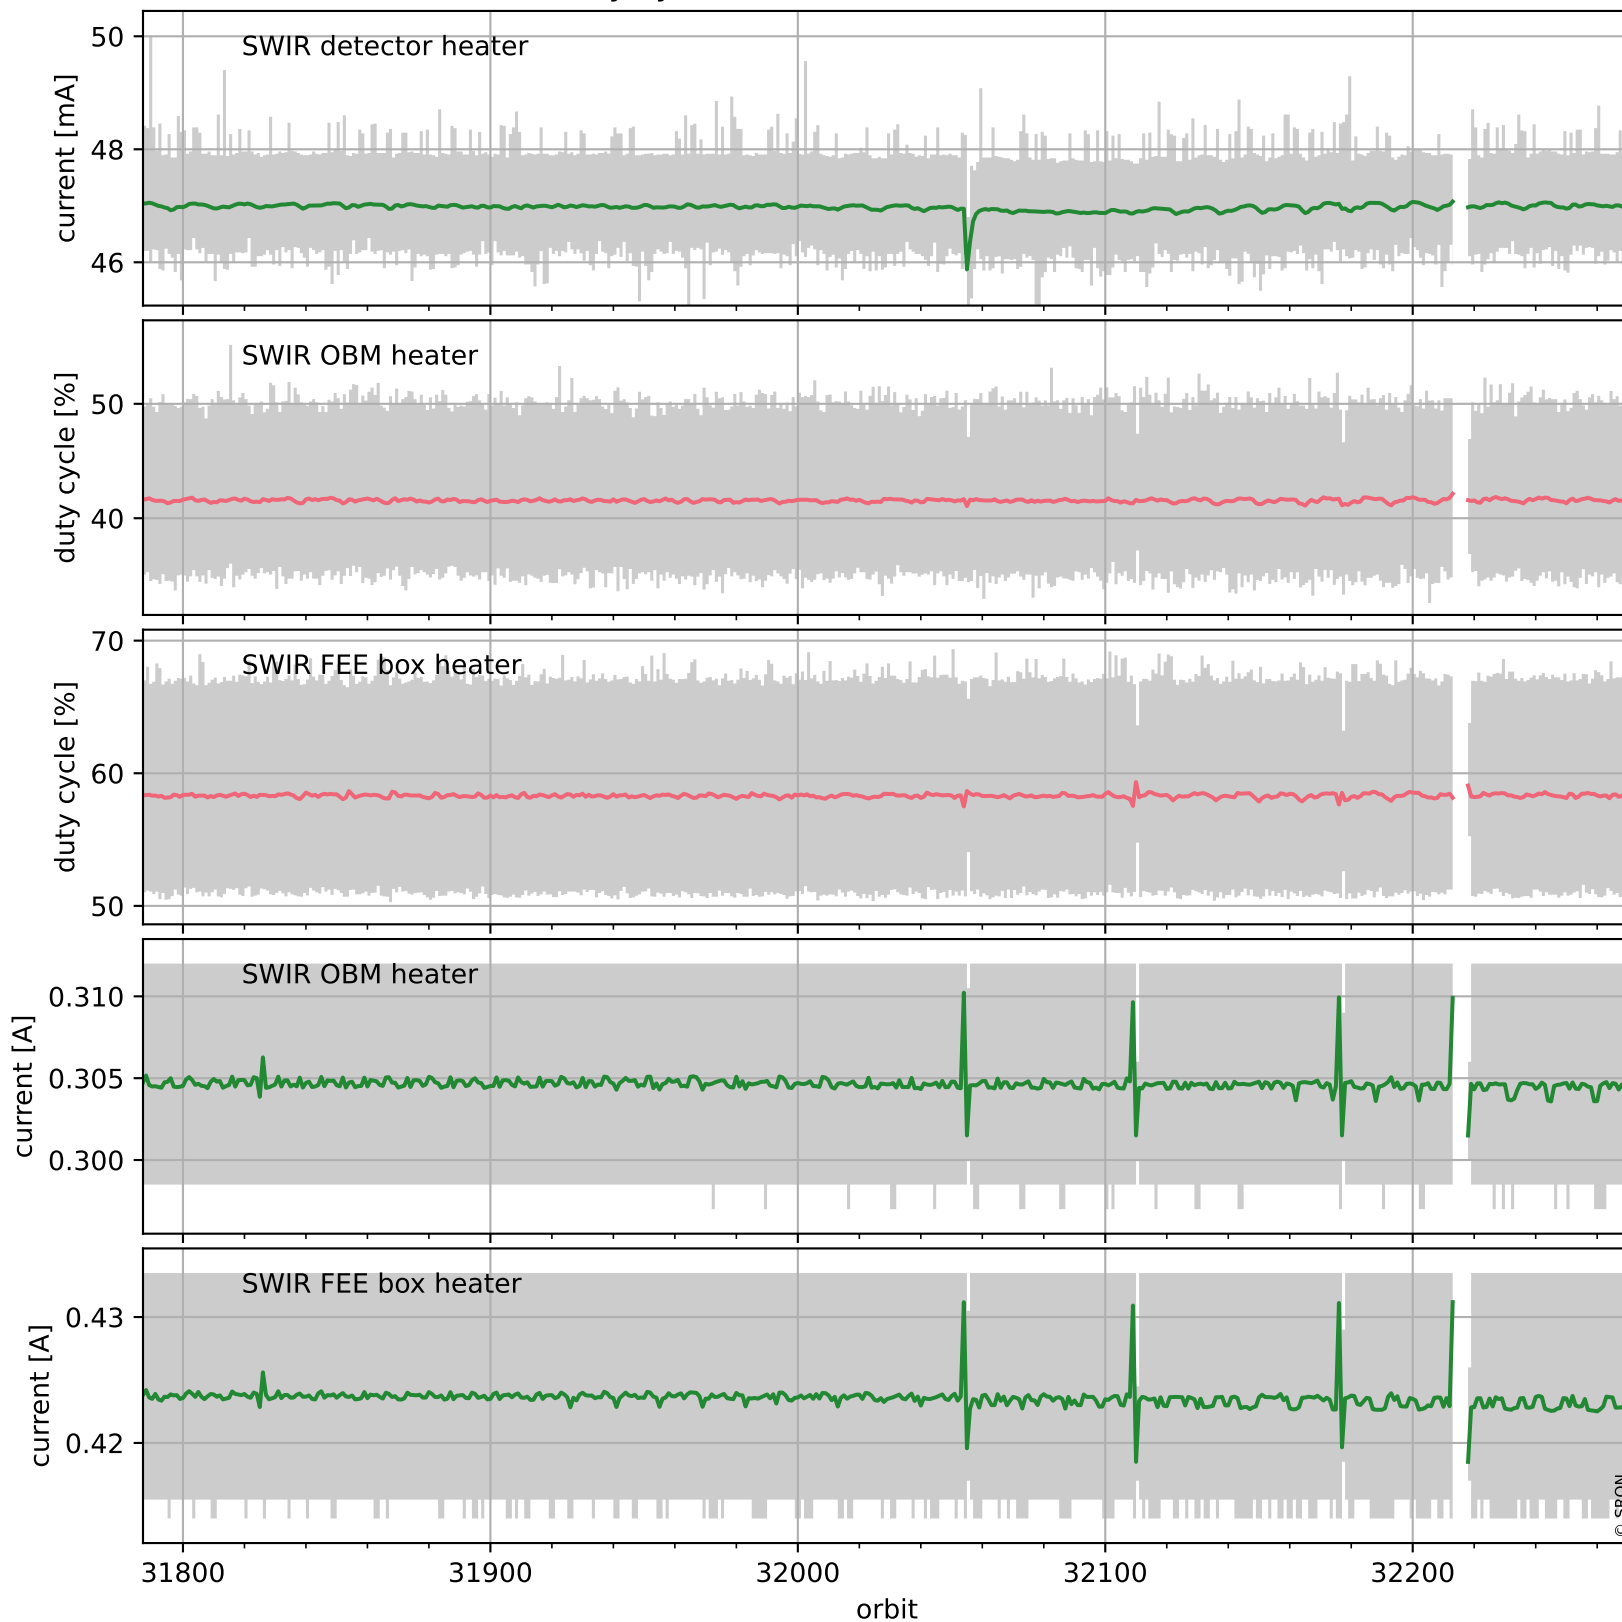

Tropomi SWIR housekeeping data

orbits: [32257, 32271]
coverage: 2024-01-04 / 2024-01-05
created: 2024-01-05T05:21:03Z

Temperature of sensors relevant for SWIR (one day)

Tropomi SWIR housekeeping data

orbits: [31787, 32271]
coverage: 2023-12-01 / 2024-01-05
created: 2024-01-05T05:21:04Z

Temperature of sensors relevant for SWIR (five weeks)

Tropomi SWIR housekeeping data

orbits: [32257, 32271]
coverage: 2024-01-04 / 2024-01-05
created: 2024-01-05T05:21:04Z

Current and duty cycle of 3 heaters relevant for SWIR (one day)

Tropomi SWIR housekeeping data

orbits: [31787, 32271]
coverage: 2023-12-01 / 2024-01-05
created: 2024-01-05T05:21:05Z

Current and duty cycle of 3 heaters relevant for SWIR (five weeks)

Tropomi SWIR housekeeping data

orbits: [32257, 32271]
coverage: 2024-01-04 / 2024-01-05
created: 2024-01-05T05:21:05Z

Temperature of sensors at the SWIR front-end electronics (one day)

Tropomi SWIR housekeeping data

orbits: [31787, 32271]
coverage: 2023-12-01 / 2024-01-05
created: 2024-01-05T05:21:05Z