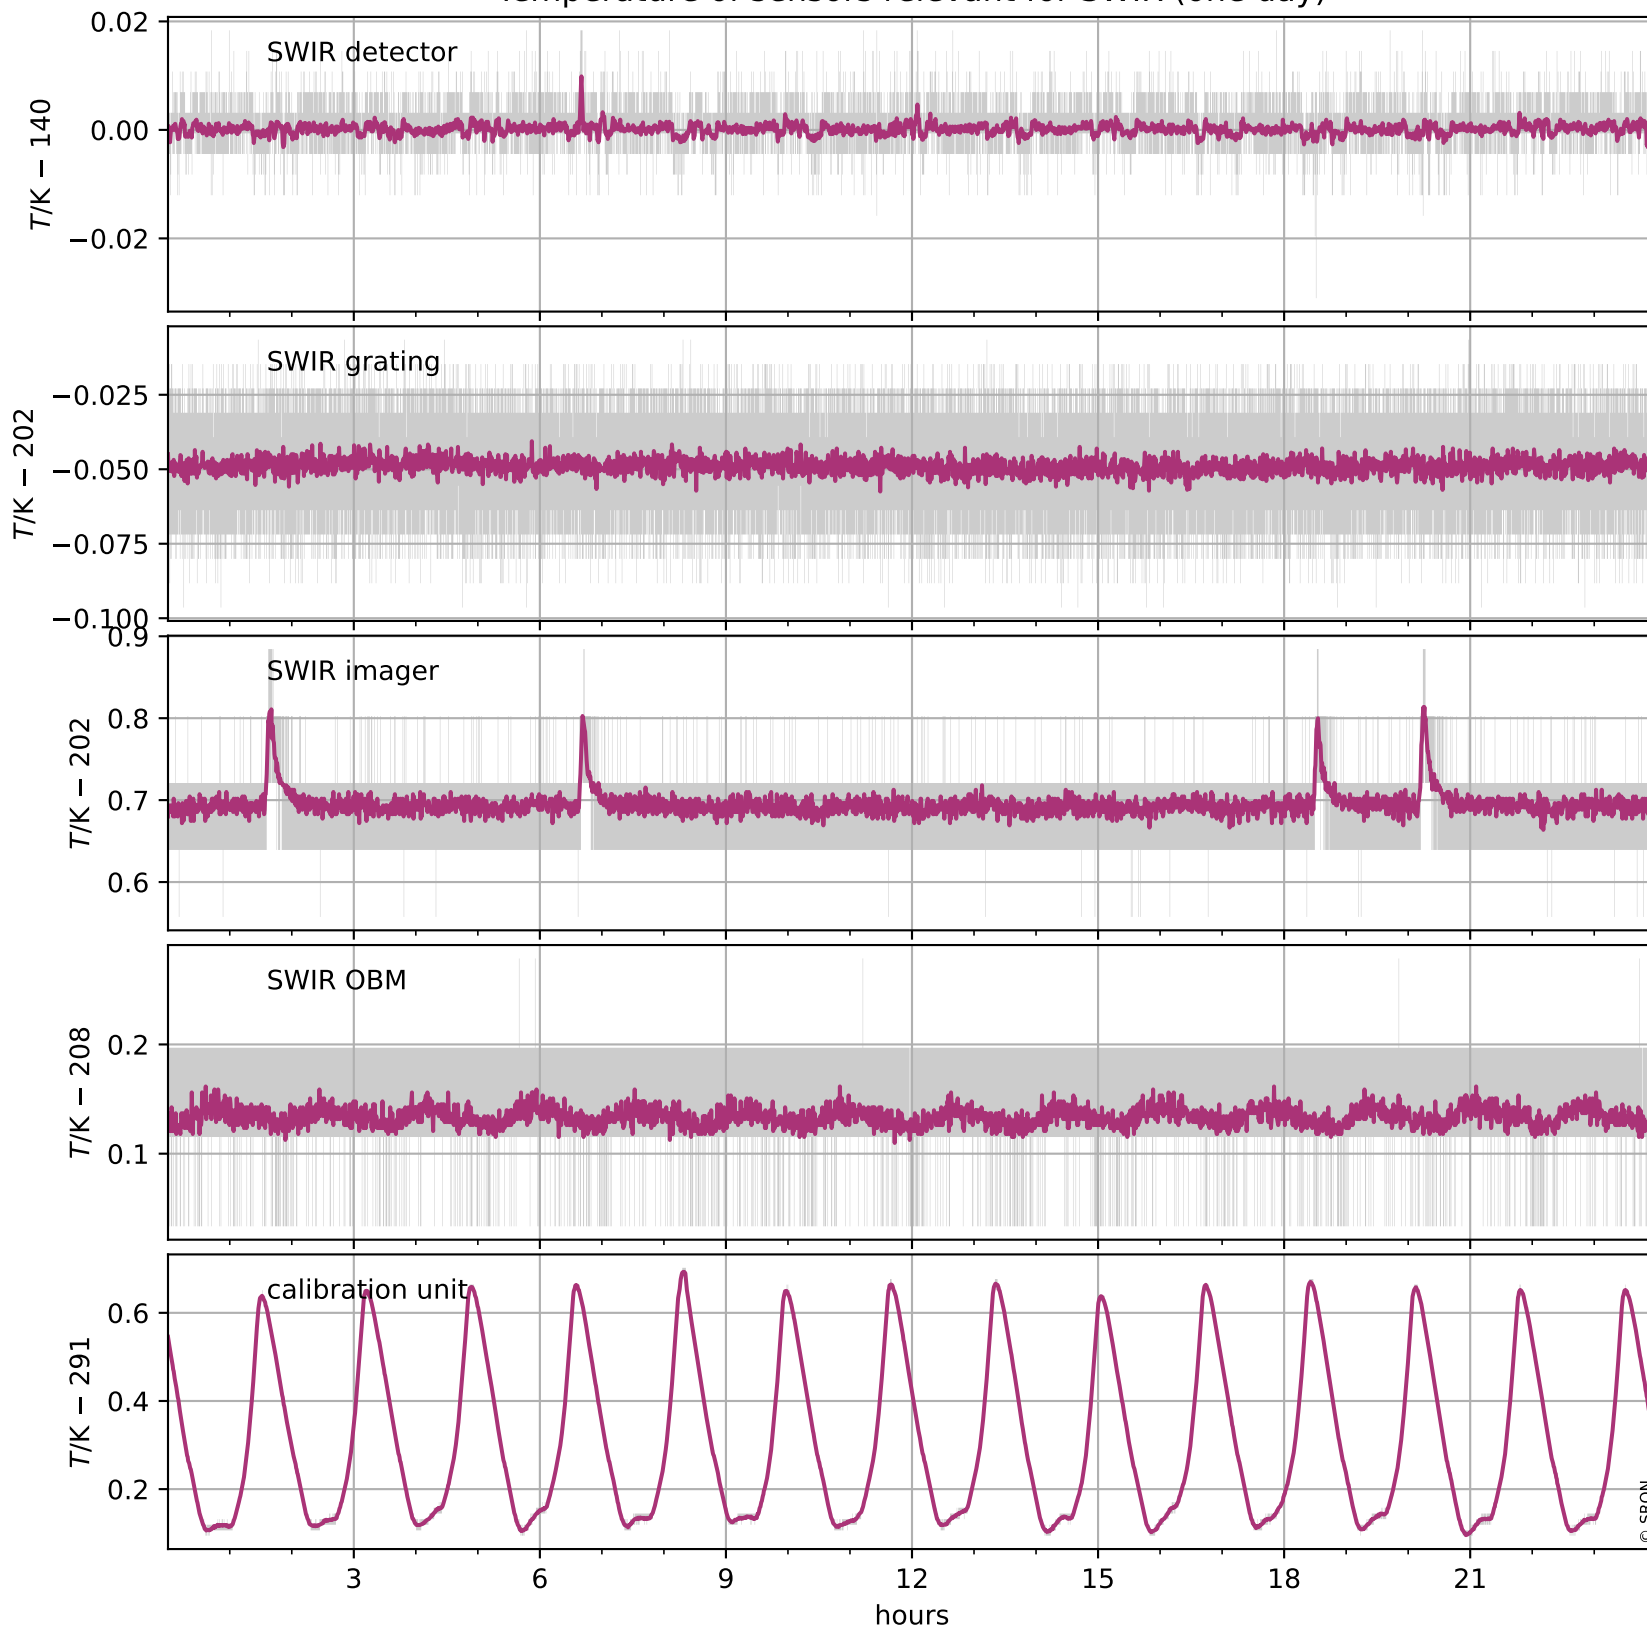

Tropomi SWIR housekeeping data

orbits: [32257, 32271]
coverage: 2024-01-04 / 2024-01-05
created: 2024-01-05T05:21:03Z

Temperature of sensors relevant for SWIR (one day)

Tropomi SWIR housekeeping data

orbits: [31787, 32271]
coverage: 2023-12-01 / 2024-01-05
created: 2024-01-05T05:21:04Z

Temperature of sensors relevant for SWIR (five weeks)

Tropomi SWIR housekeeping data

orbits: [32257, 32271]
coverage: 2024-01-04 / 2024-01-05
created: 2024-01-05T05:21:04Z

Current and duty cycle of 3 heaters relevant for SWIR (one day)

Tropomi SWIR housekeeping data

orbits: [31787, 32271]
coverage: 2023-12-01 / 2024-01-05
created: 2024-01-05T05:21:05Z

Current and duty cycle of 3 heaters relevant for SWIR (five weeks)

Tropomi SWIR housekeeping data

orbits: [32257, 32271]
coverage: 2024-01-04 / 2024-01-05
created: 2024-01-05T05:21:05Z

Temperature of sensors at the SWIR front-end electronics (one day)

Tropomi SWIR housekeeping data

orbits: [31787, 32271]
coverage: 2023-12-01 / 2024-01-05
created: 2024-01-05T05:21:05Z