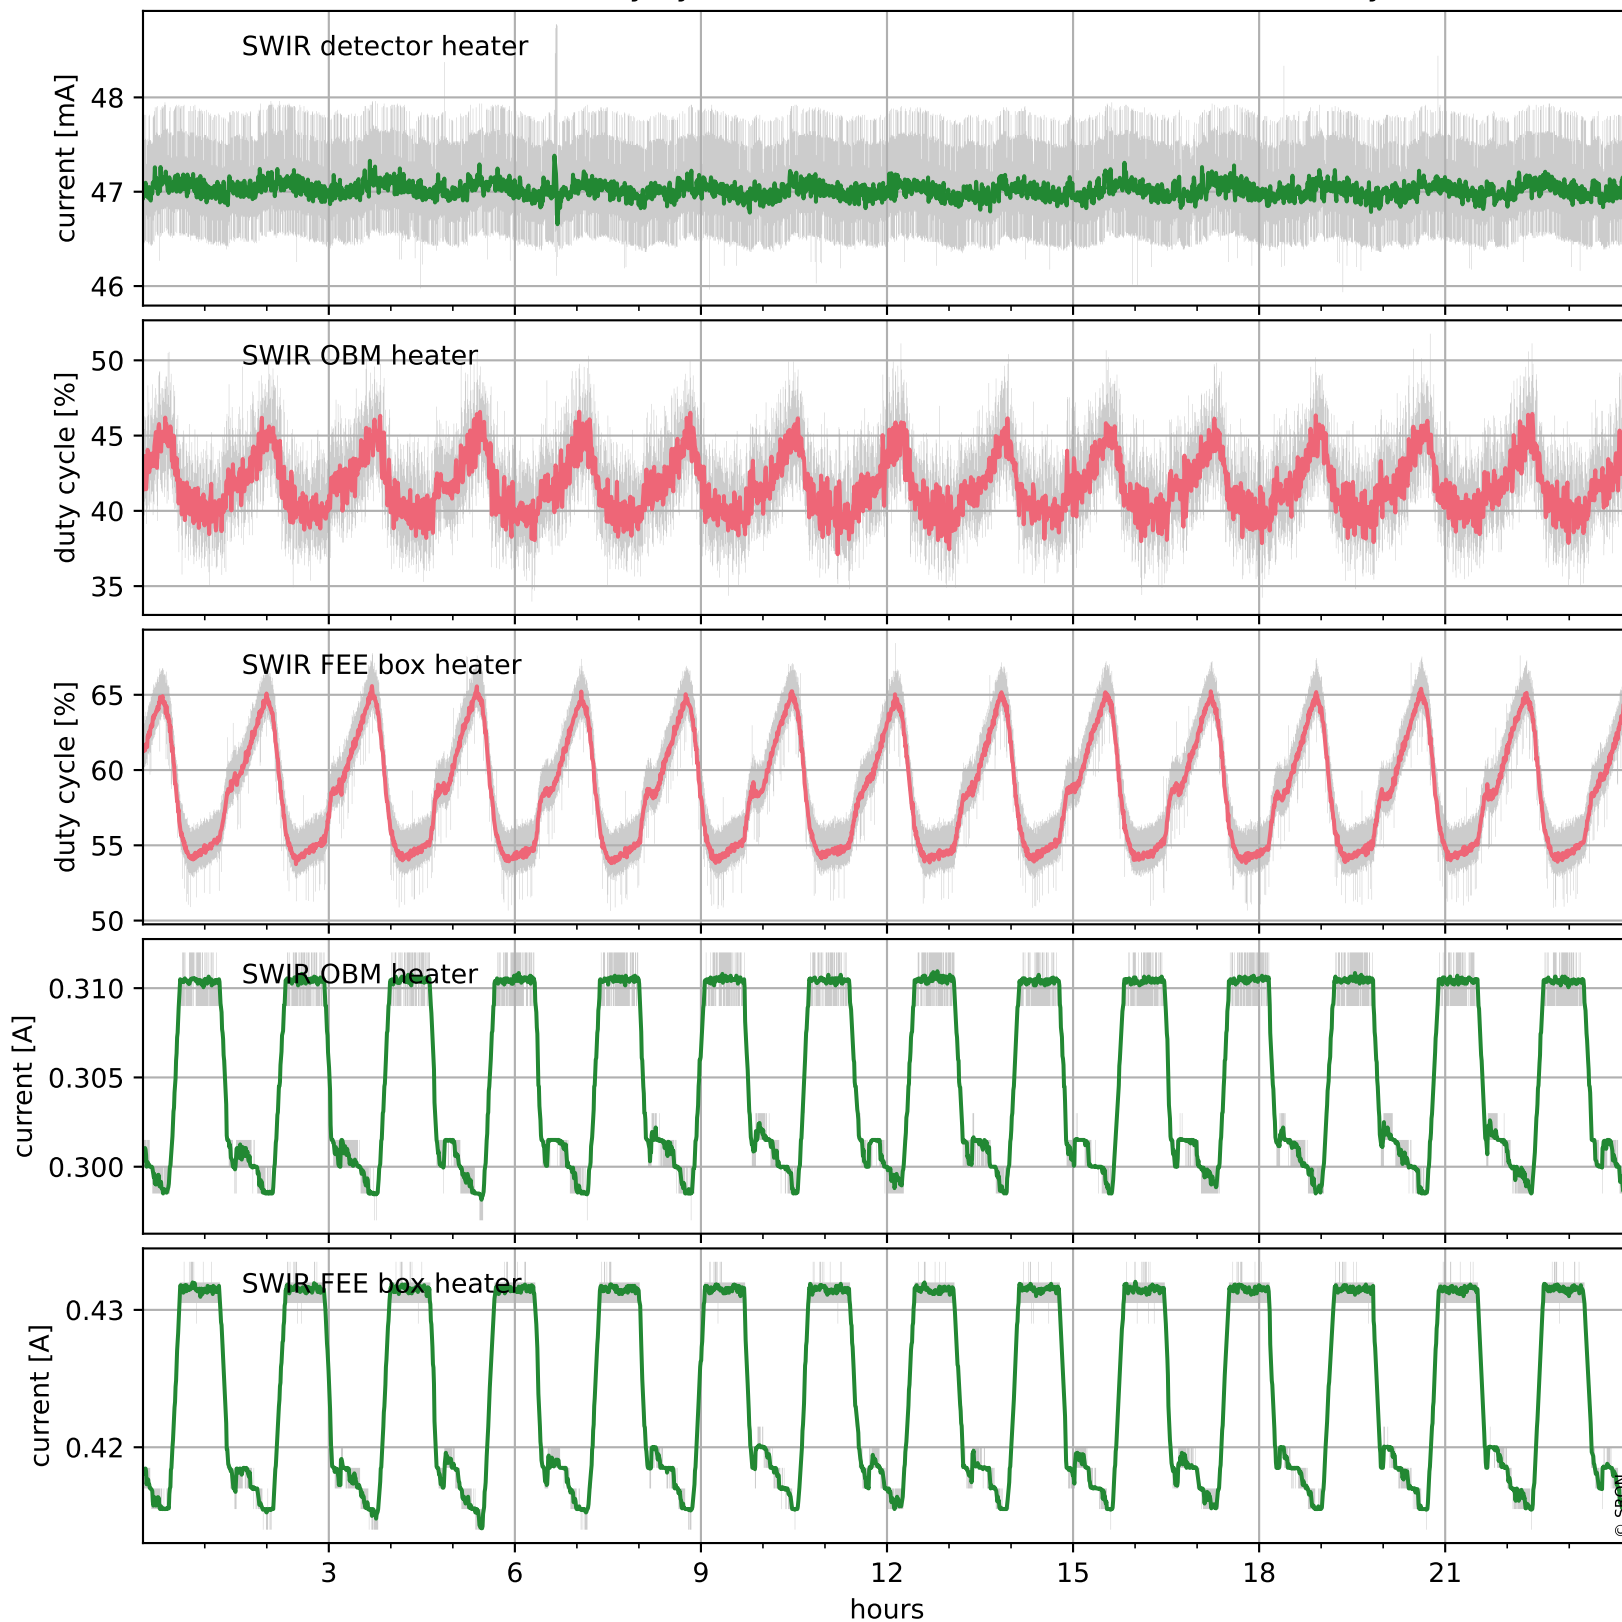

Tropomi SWIR housekeeping data

orbits: [32257, 32271]
coverage: 2024-01-04 / 2024-01-05
created: 2024-01-05T05:21:03Z

Temperature of sensors relevant for SWIR (one day)

Tropomi SWIR housekeeping data

orbits: [31787, 32271]
coverage: 2023-12-01 / 2024-01-05
created: 2024-01-05T05:21:04Z

Temperature of sensors relevant for SWIR (five weeks)

Tropomi SWIR housekeeping data

orbits: [32257, 32271]
coverage: 2024-01-04 / 2024-01-05
created: 2024-01-05T05:21:04Z

Current and duty cycle of 3 heaters relevant for SWIR (one day)

Tropomi SWIR housekeeping data

orbits: [31787, 32271]
coverage: 2023-12-01 / 2024-01-05
created: 2024-01-05T05:21:05Z

Current and duty cycle of 3 heaters relevant for SWIR (five weeks)

Tropomi SWIR housekeeping data

orbits: [32257, 32271]
coverage: 2024-01-04 / 2024-01-05
created: 2024-01-05T05:21:05Z

Temperature of sensors at the SWIR front-end electronics (one day)

Tropomi SWIR housekeeping data

orbits: [31787, 32271]
coverage: 2023-12-01 / 2024-01-05
created: 2024-01-05T05:21:05Z