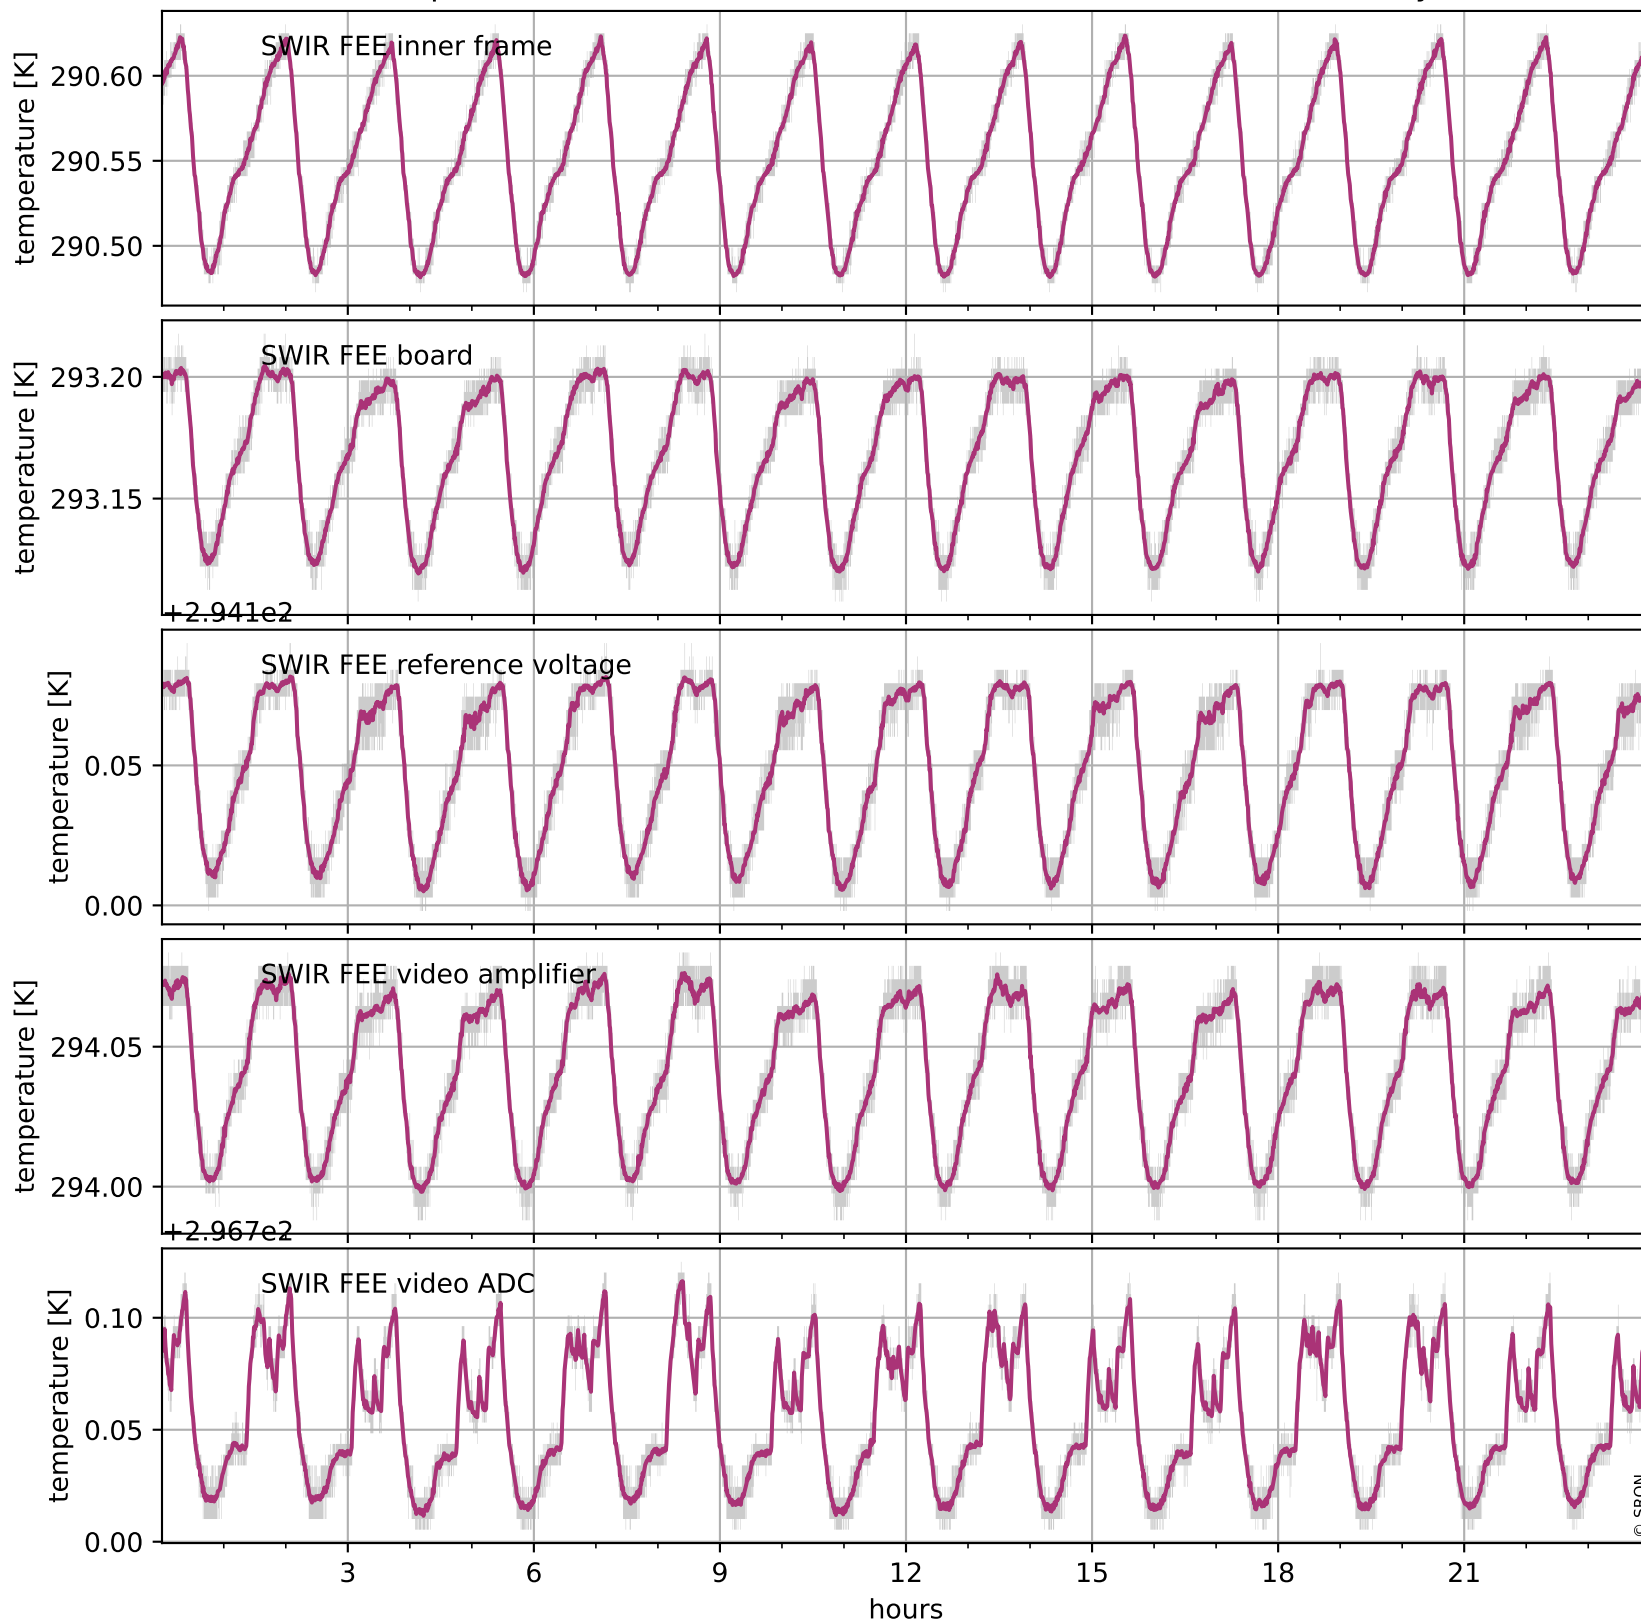

Tropomi SWIR housekeeping data

orbits: [32257, 32271]
coverage: 2024-01-04 / 2024-01-05
created: 2024-01-05T05:21:03Z

Temperature of sensors relevant for SWIR (one day)

Tropomi SWIR housekeeping data

orbits: [31787, 32271]
coverage: 2023-12-01 / 2024-01-05
created: 2024-01-05T05:21:04Z

Temperature of sensors relevant for SWIR (five weeks)

Tropomi SWIR housekeeping data

orbits: [32257, 32271]
coverage: 2024-01-04 / 2024-01-05
created: 2024-01-05T05:21:04Z

Current and duty cycle of 3 heaters relevant for SWIR (one day)

Tropomi SWIR housekeeping data

orbits: [31787, 32271]
coverage: 2023-12-01 / 2024-01-05
created: 2024-01-05T05:21:05Z

Current and duty cycle of 3 heaters relevant for SWIR (five weeks)

Tropomi SWIR housekeeping data

orbits: [32257, 32271]
coverage: 2024-01-04 / 2024-01-05
created: 2024-01-05T05:21:05Z

Temperature of sensors at the SWIR front-end electronics (one day)

Tropomi SWIR housekeeping data

orbits: [31787, 32271]
coverage: 2023-12-01 / 2024-01-05
created: 2024-01-05T05:21:05Z