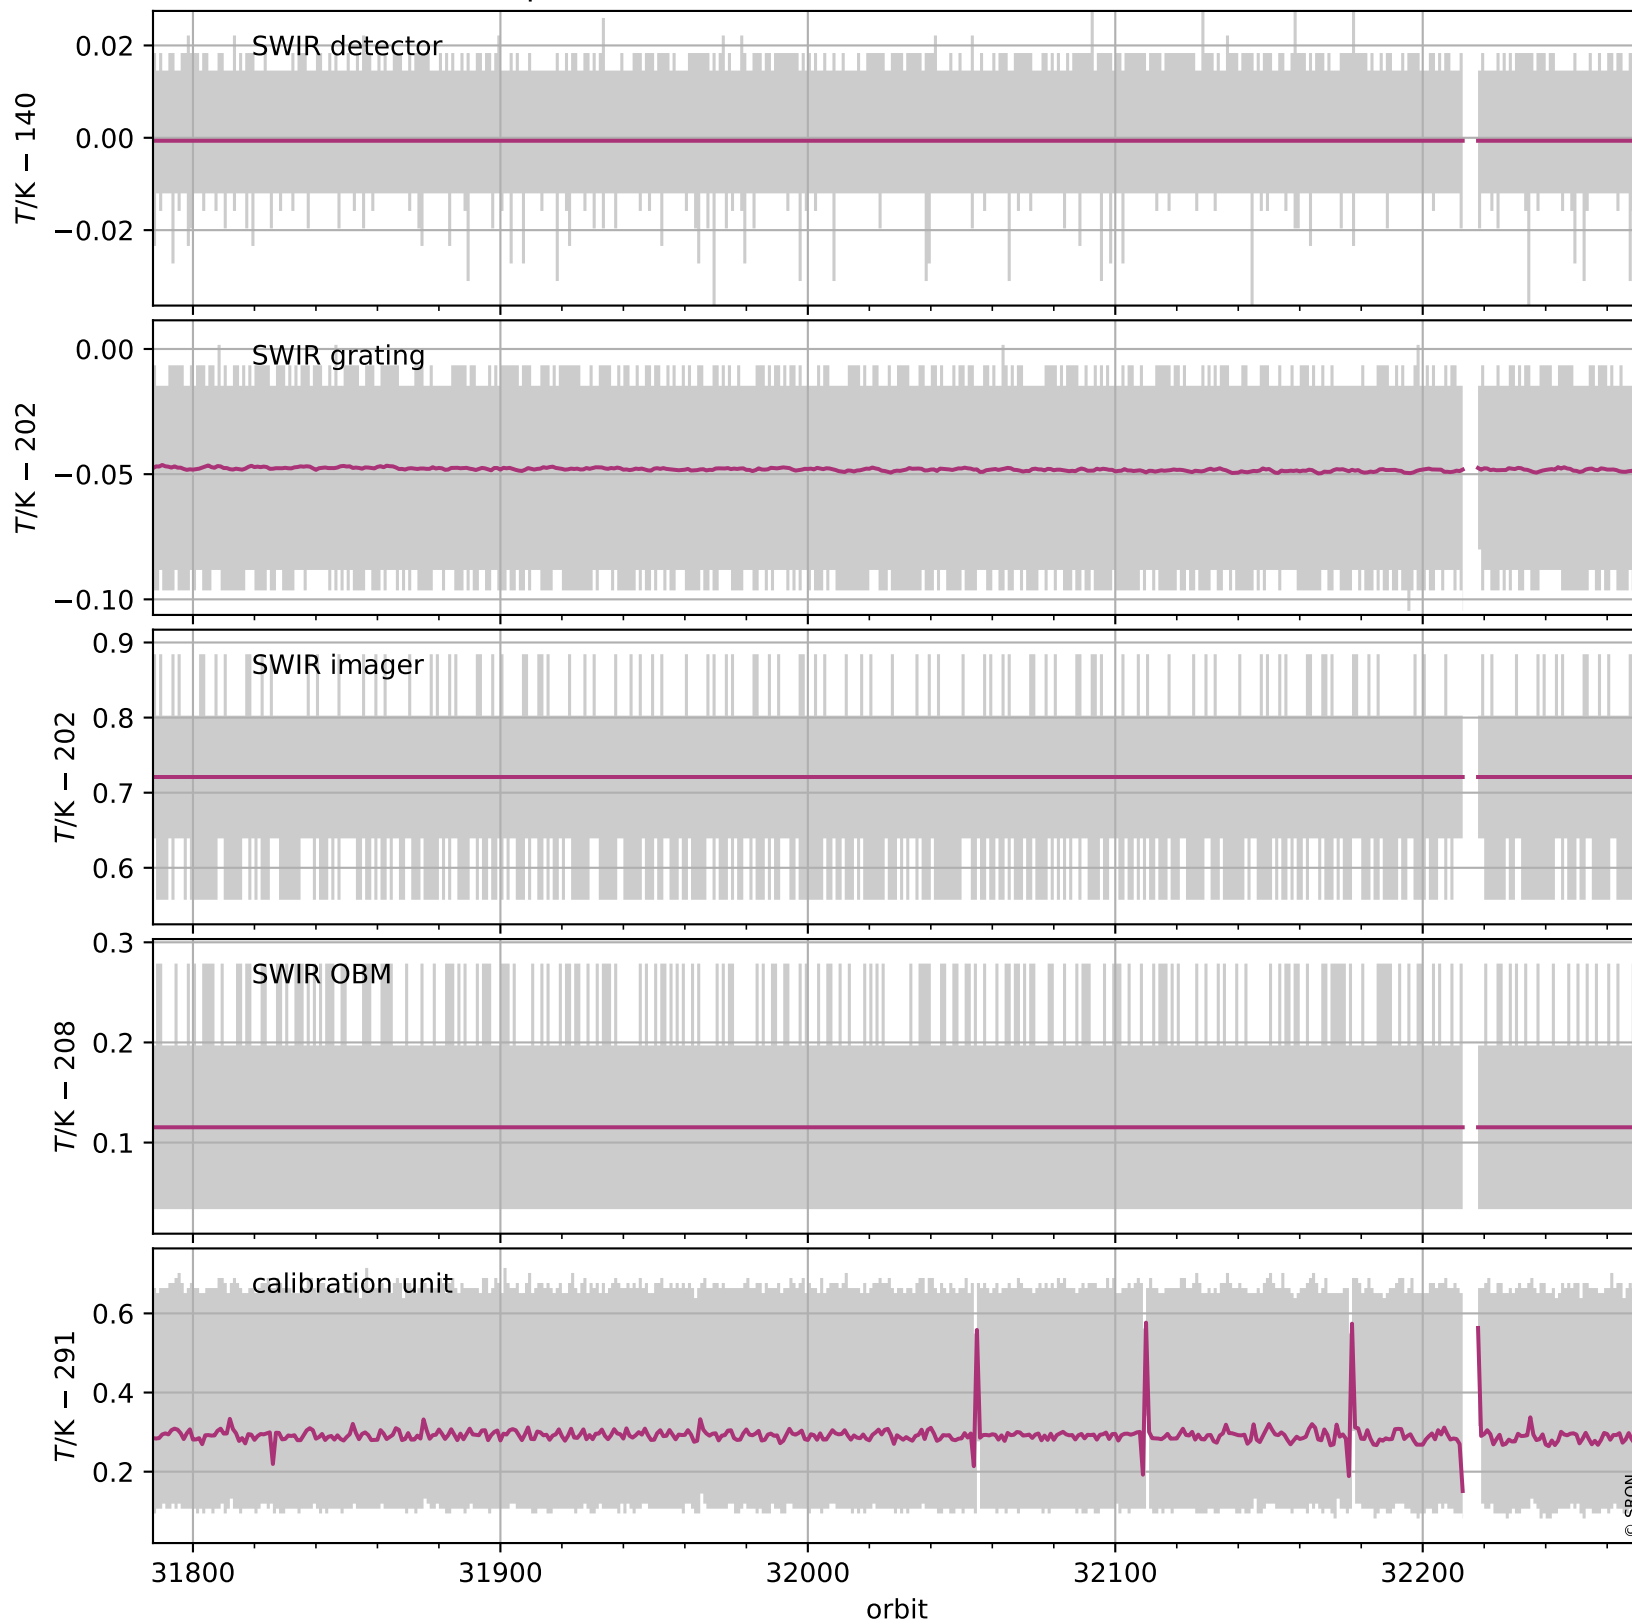

Tropomi SWIR housekeeping data

orbits: [32257, 32271]
coverage: 2024-01-04 / 2024-01-05
created: 2024-01-05T05:21:03Z

Temperature of sensors relevant for SWIR (one day)

Tropomi SWIR housekeeping data

orbits: [31787, 32271]
coverage: 2023-12-01 / 2024-01-05
created: 2024-01-05T05:21:04Z

Temperature of sensors relevant for SWIR (five weeks)

Tropomi SWIR housekeeping data

orbits: [32257, 32271]
coverage: 2024-01-04 / 2024-01-05
created: 2024-01-05T05:21:04Z

Current and duty cycle of 3 heaters relevant for SWIR (one day)

Tropomi SWIR housekeeping data

orbits: [31787, 32271]
coverage: 2023-12-01 / 2024-01-05
created: 2024-01-05T05:21:05Z

Current and duty cycle of 3 heaters relevant for SWIR (five weeks)

Tropomi SWIR housekeeping data

orbits: [32257, 32271]
coverage: 2024-01-04 / 2024-01-05
created: 2024-01-05T05:21:05Z

Temperature of sensors at the SWIR front-end electronics (one day)

Tropomi SWIR housekeeping data

orbits: [31787, 32271]
coverage: 2023-12-01 / 2024-01-05
created: 2024-01-05T05:21:05Z