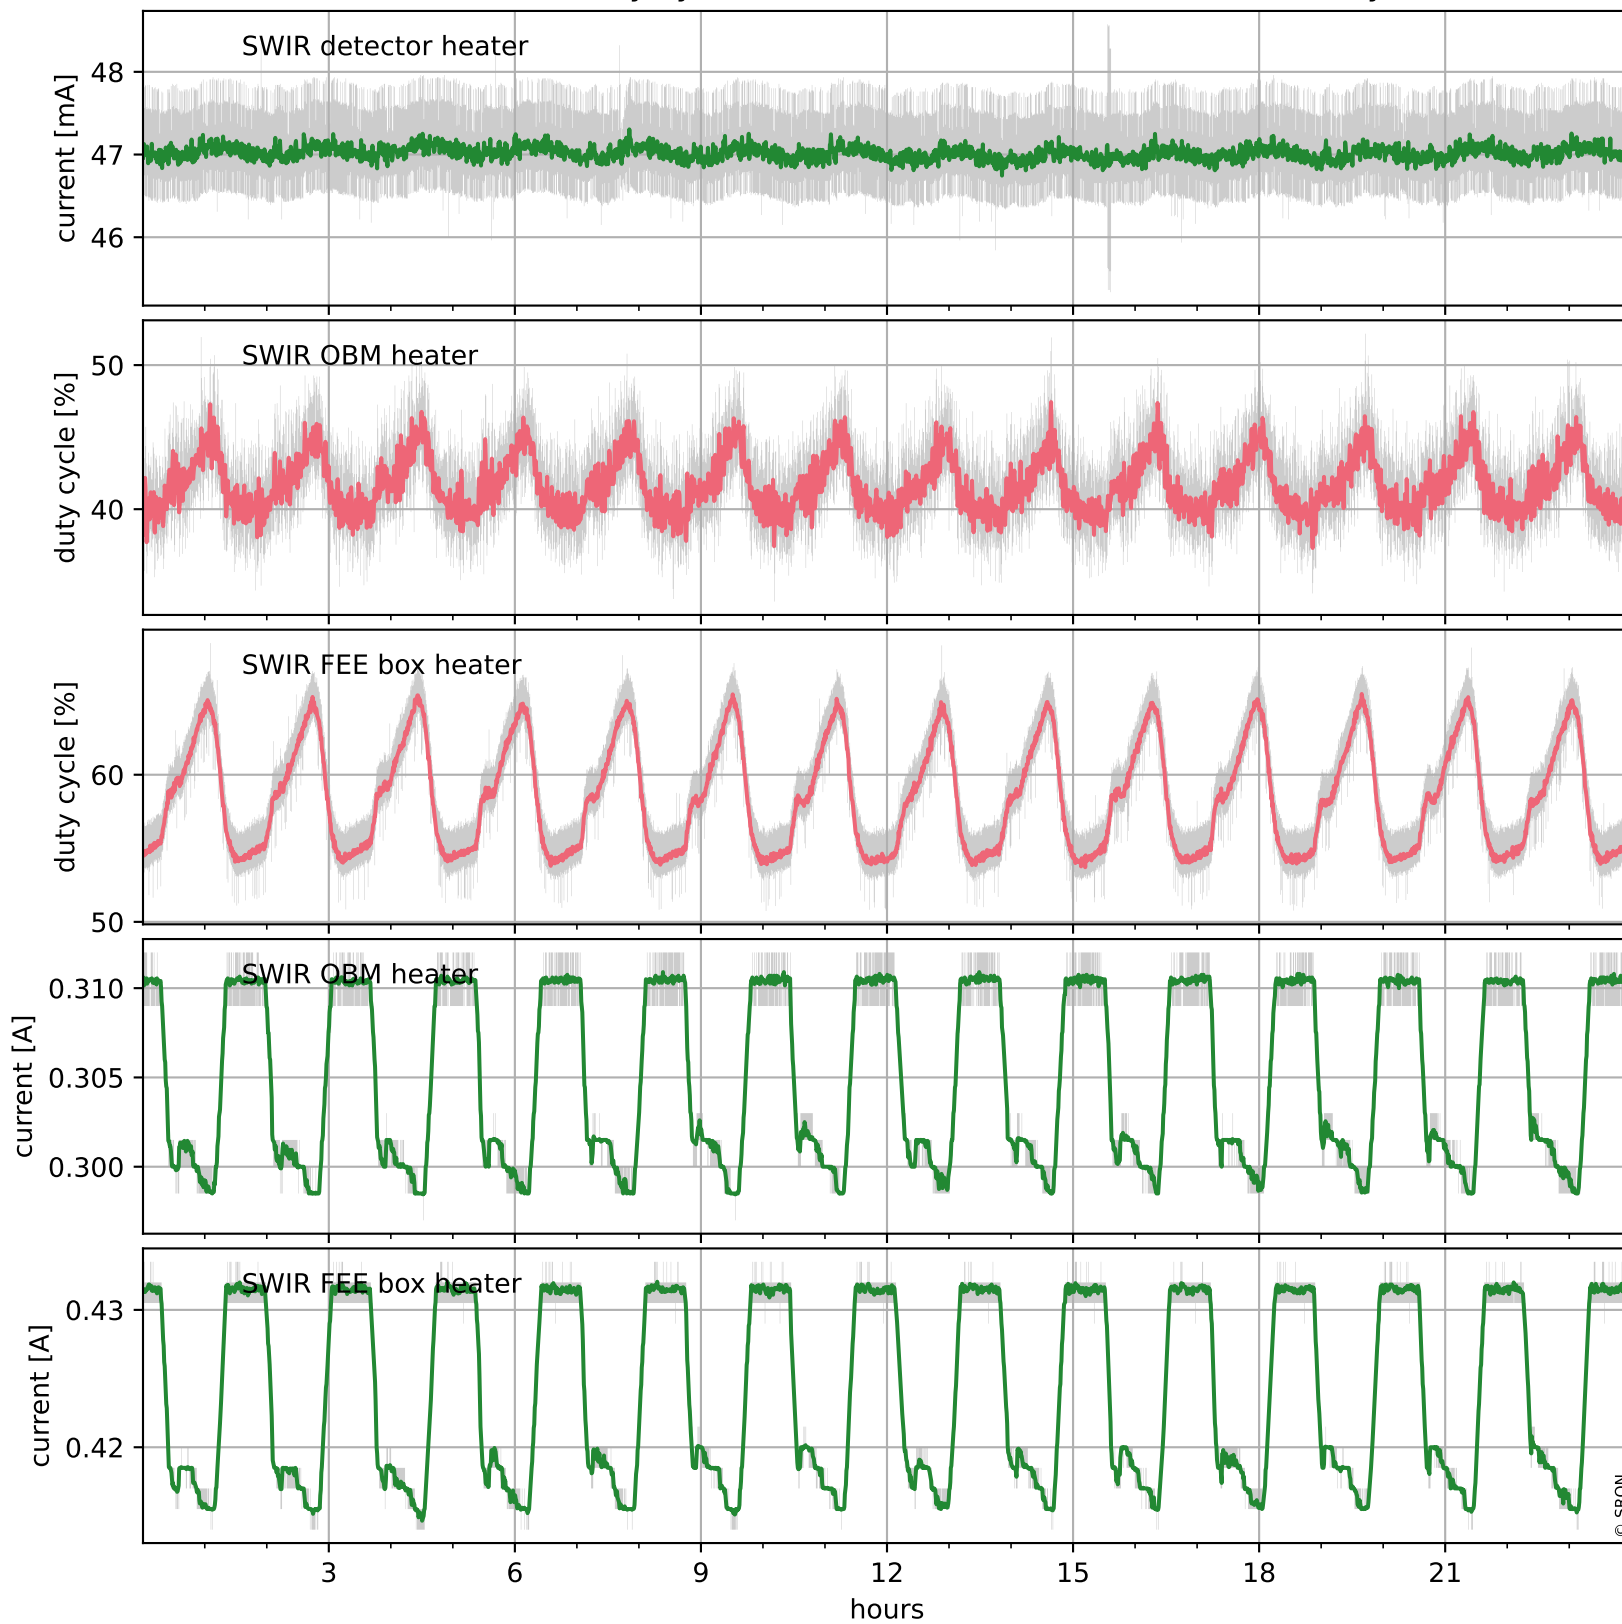

Tropomi SWIR housekeeping data

orbits: [32300, 32313]
coverage: 2024-01-07 / 2024-01-08
created: 2024-01-08T05:21:03Z

Temperature of sensors relevant for SWIR (one day)

Tropomi SWIR housekeeping data

orbits: [31829, 32313]
coverage: 2023-12-04 / 2024-01-08
created: 2024-01-08T05:21:04Z

Temperature of sensors relevant for SWIR (five weeks)

Tropomi SWIR housekeeping data

orbits: [32300, 32313]
coverage: 2024-01-07 / 2024-01-08
created: 2024-01-08T05:21:04Z

Current and duty cycle of 3 heaters relevant for SWIR (one day)

Tropomi SWIR housekeeping data

orbits: [31829, 32313]
coverage: 2023-12-04 / 2024-01-08
created: 2024-01-08T05:21:04Z

Current and duty cycle of 3 heaters relevant for SWIR (five weeks)

Tropomi SWIR housekeeping data

orbits: [32300, 32313]
coverage: 2024-01-07 / 2024-01-08
created: 2024-01-08T05:21:05Z

Temperature of sensors at the SWIR front-end electronics (one day)

Tropomi SWIR housekeeping data

orbits: [31829, 32313]
coverage: 2023-12-04 / 2024-01-08
created: 2024-01-08T05:21:05Z