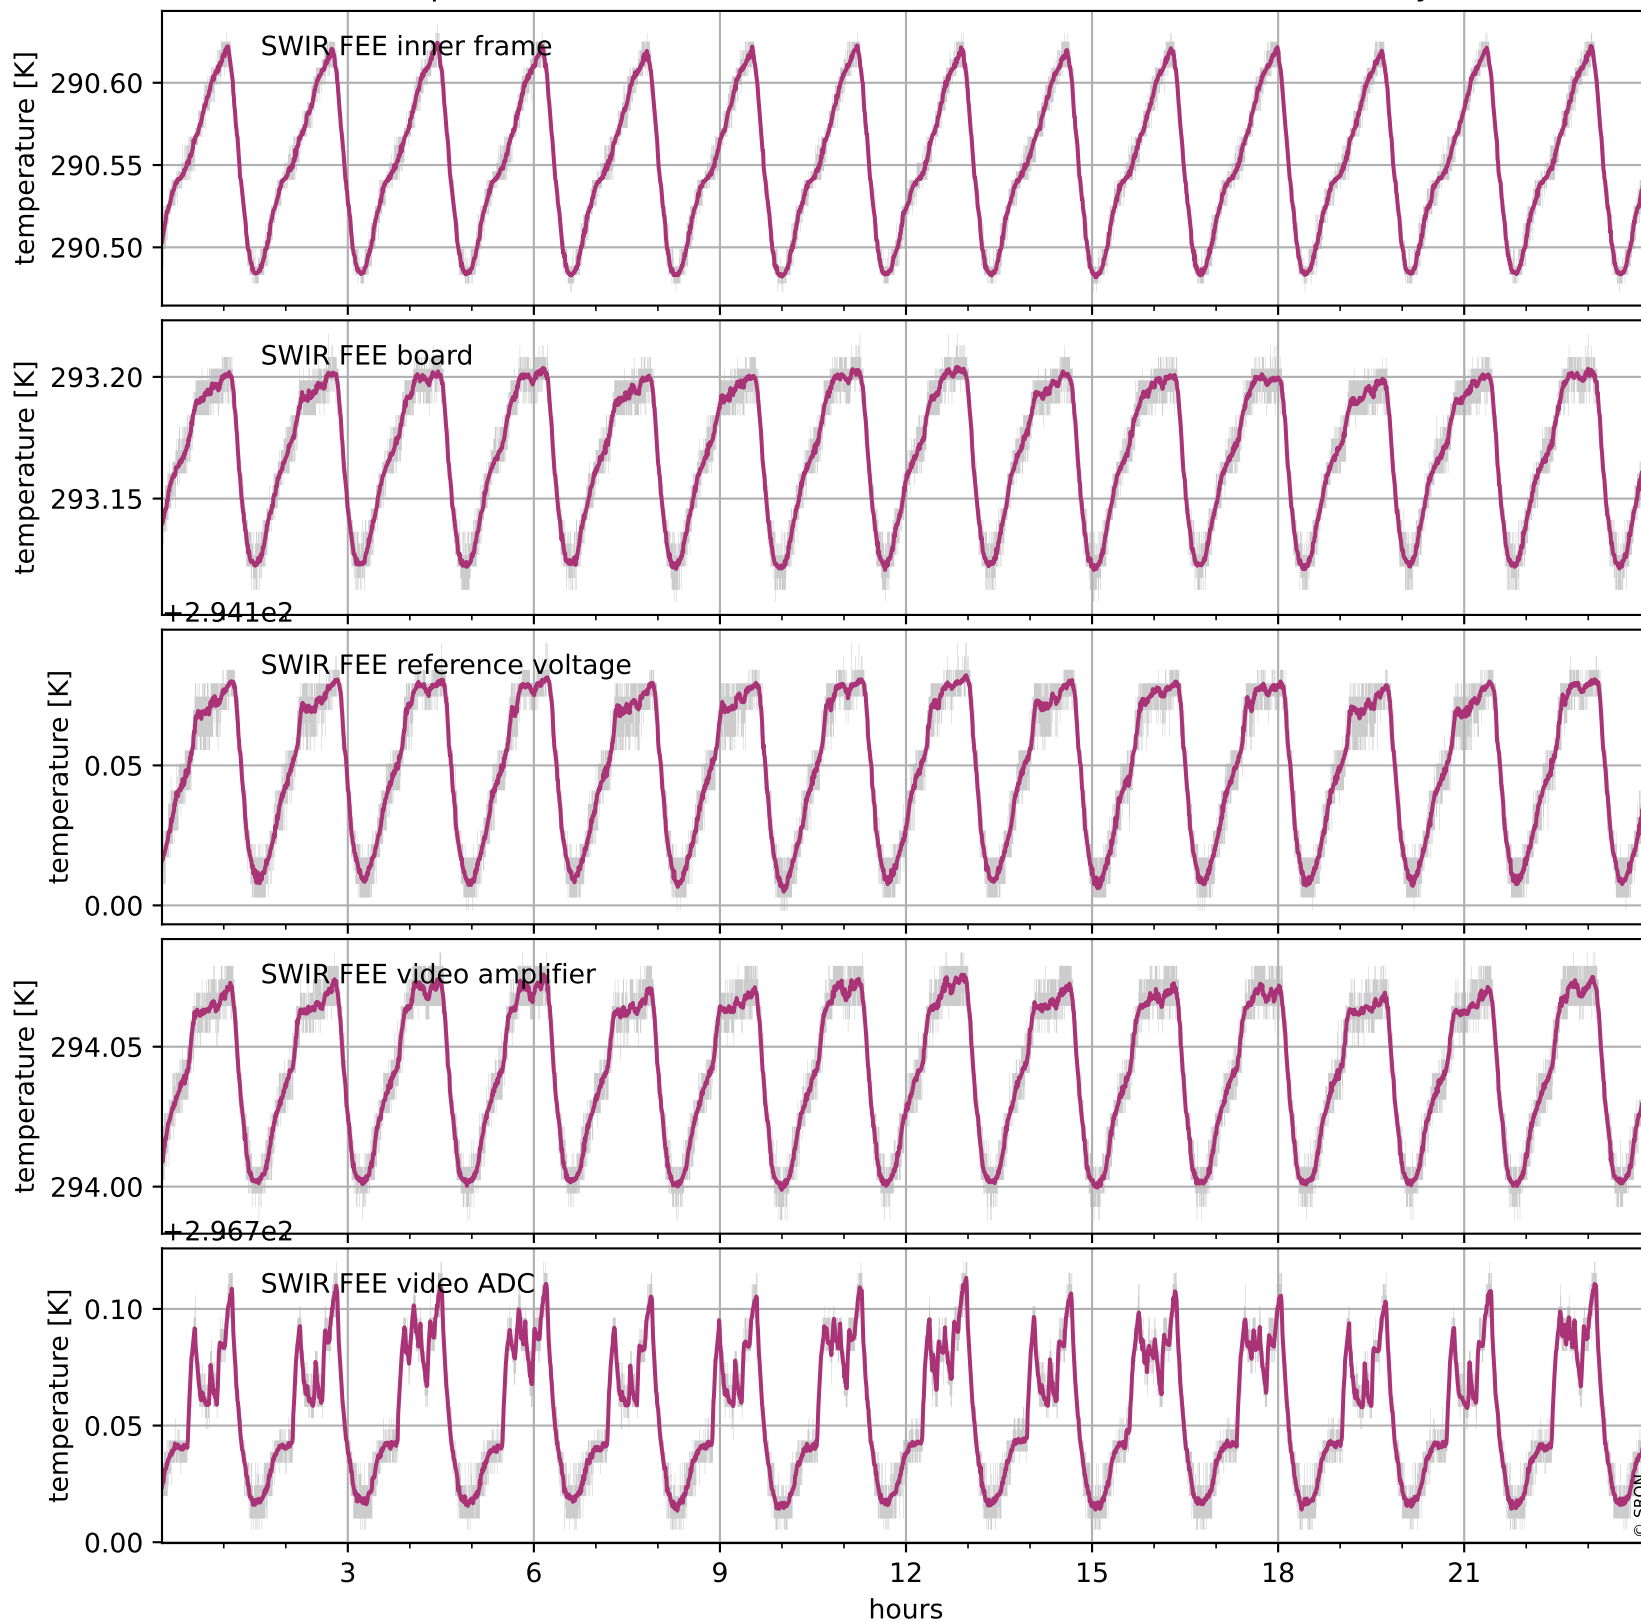

Tropomi SWIR housekeeping data

orbits: [32300, 32313]
coverage: 2024-01-07 / 2024-01-08
created: 2024-01-08T05:21:03Z

Temperature of sensors relevant for SWIR (one day)

Tropomi SWIR housekeeping data

orbits: [31829, 32313]
coverage: 2023-12-04 / 2024-01-08
created: 2024-01-08T05:21:04Z

Temperature of sensors relevant for SWIR (five weeks)

Tropomi SWIR housekeeping data

orbits: [32300, 32313]
coverage: 2024-01-07 / 2024-01-08
created: 2024-01-08T05:21:04Z

Current and duty cycle of 3 heaters relevant for SWIR (one day)

Tropomi SWIR housekeeping data

orbits: [31829, 32313]
coverage: 2023-12-04 / 2024-01-08
created: 2024-01-08T05:21:04Z

Current and duty cycle of 3 heaters relevant for SWIR (five weeks)

Tropomi SWIR housekeeping data

orbits: [32300, 32313]
coverage: 2024-01-07 / 2024-01-08
created: 2024-01-08T05:21:05Z

Temperature of sensors at the SWIR front-end electronics (one day)

Tropomi SWIR housekeeping data

orbits: [31829, 32313]
coverage: 2023-12-04 / 2024-01-08
created: 2024-01-08T05:21:05Z