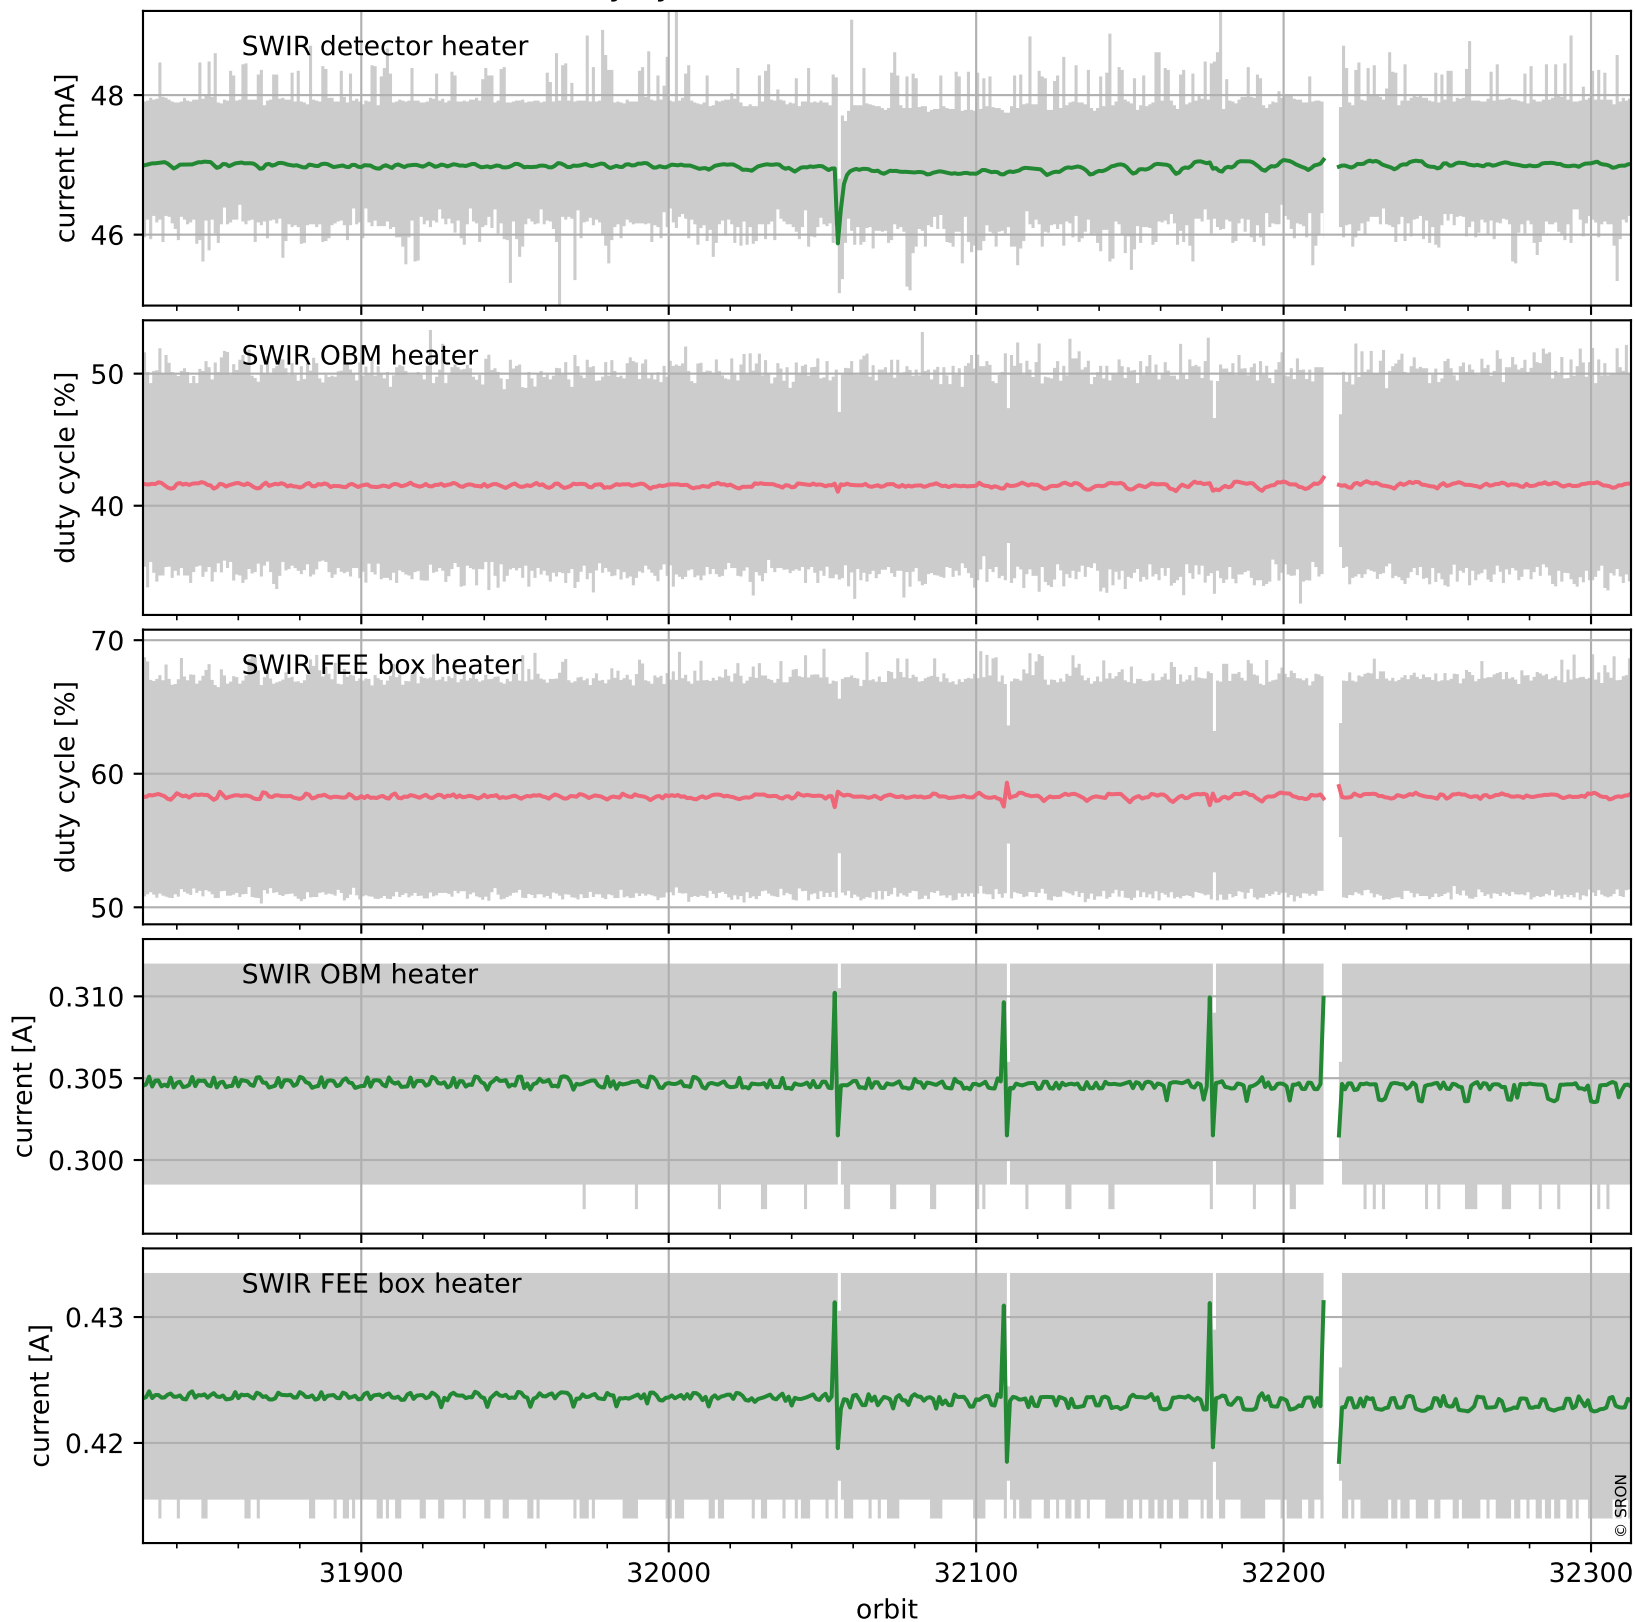

Tropomi SWIR housekeeping data

orbits: [32300, 32313]
coverage: 2024-01-07 / 2024-01-08
created: 2024-01-08T05:21:03Z

Temperature of sensors relevant for SWIR (one day)

Tropomi SWIR housekeeping data

orbits: [31829, 32313]
coverage: 2023-12-04 / 2024-01-08
created: 2024-01-08T05:21:04Z

Temperature of sensors relevant for SWIR (five weeks)

Tropomi SWIR housekeeping data

orbits: [32300, 32313]
coverage: 2024-01-07 / 2024-01-08
created: 2024-01-08T05:21:04Z

Current and duty cycle of 3 heaters relevant for SWIR (one day)

Tropomi SWIR housekeeping data

orbits: [31829, 32313]
coverage: 2023-12-04 / 2024-01-08
created: 2024-01-08T05:21:04Z

Current and duty cycle of 3 heaters relevant for SWIR (five weeks)

Tropomi SWIR housekeeping data

orbits: [32300, 32313]
coverage: 2024-01-07 / 2024-01-08
created: 2024-01-08T05:21:05Z

Temperature of sensors at the SWIR front-end electronics (one day)

Tropomi SWIR housekeeping data

orbits: [31829, 32313]
coverage: 2023-12-04 / 2024-01-08
created: 2024-01-08T05:21:05Z