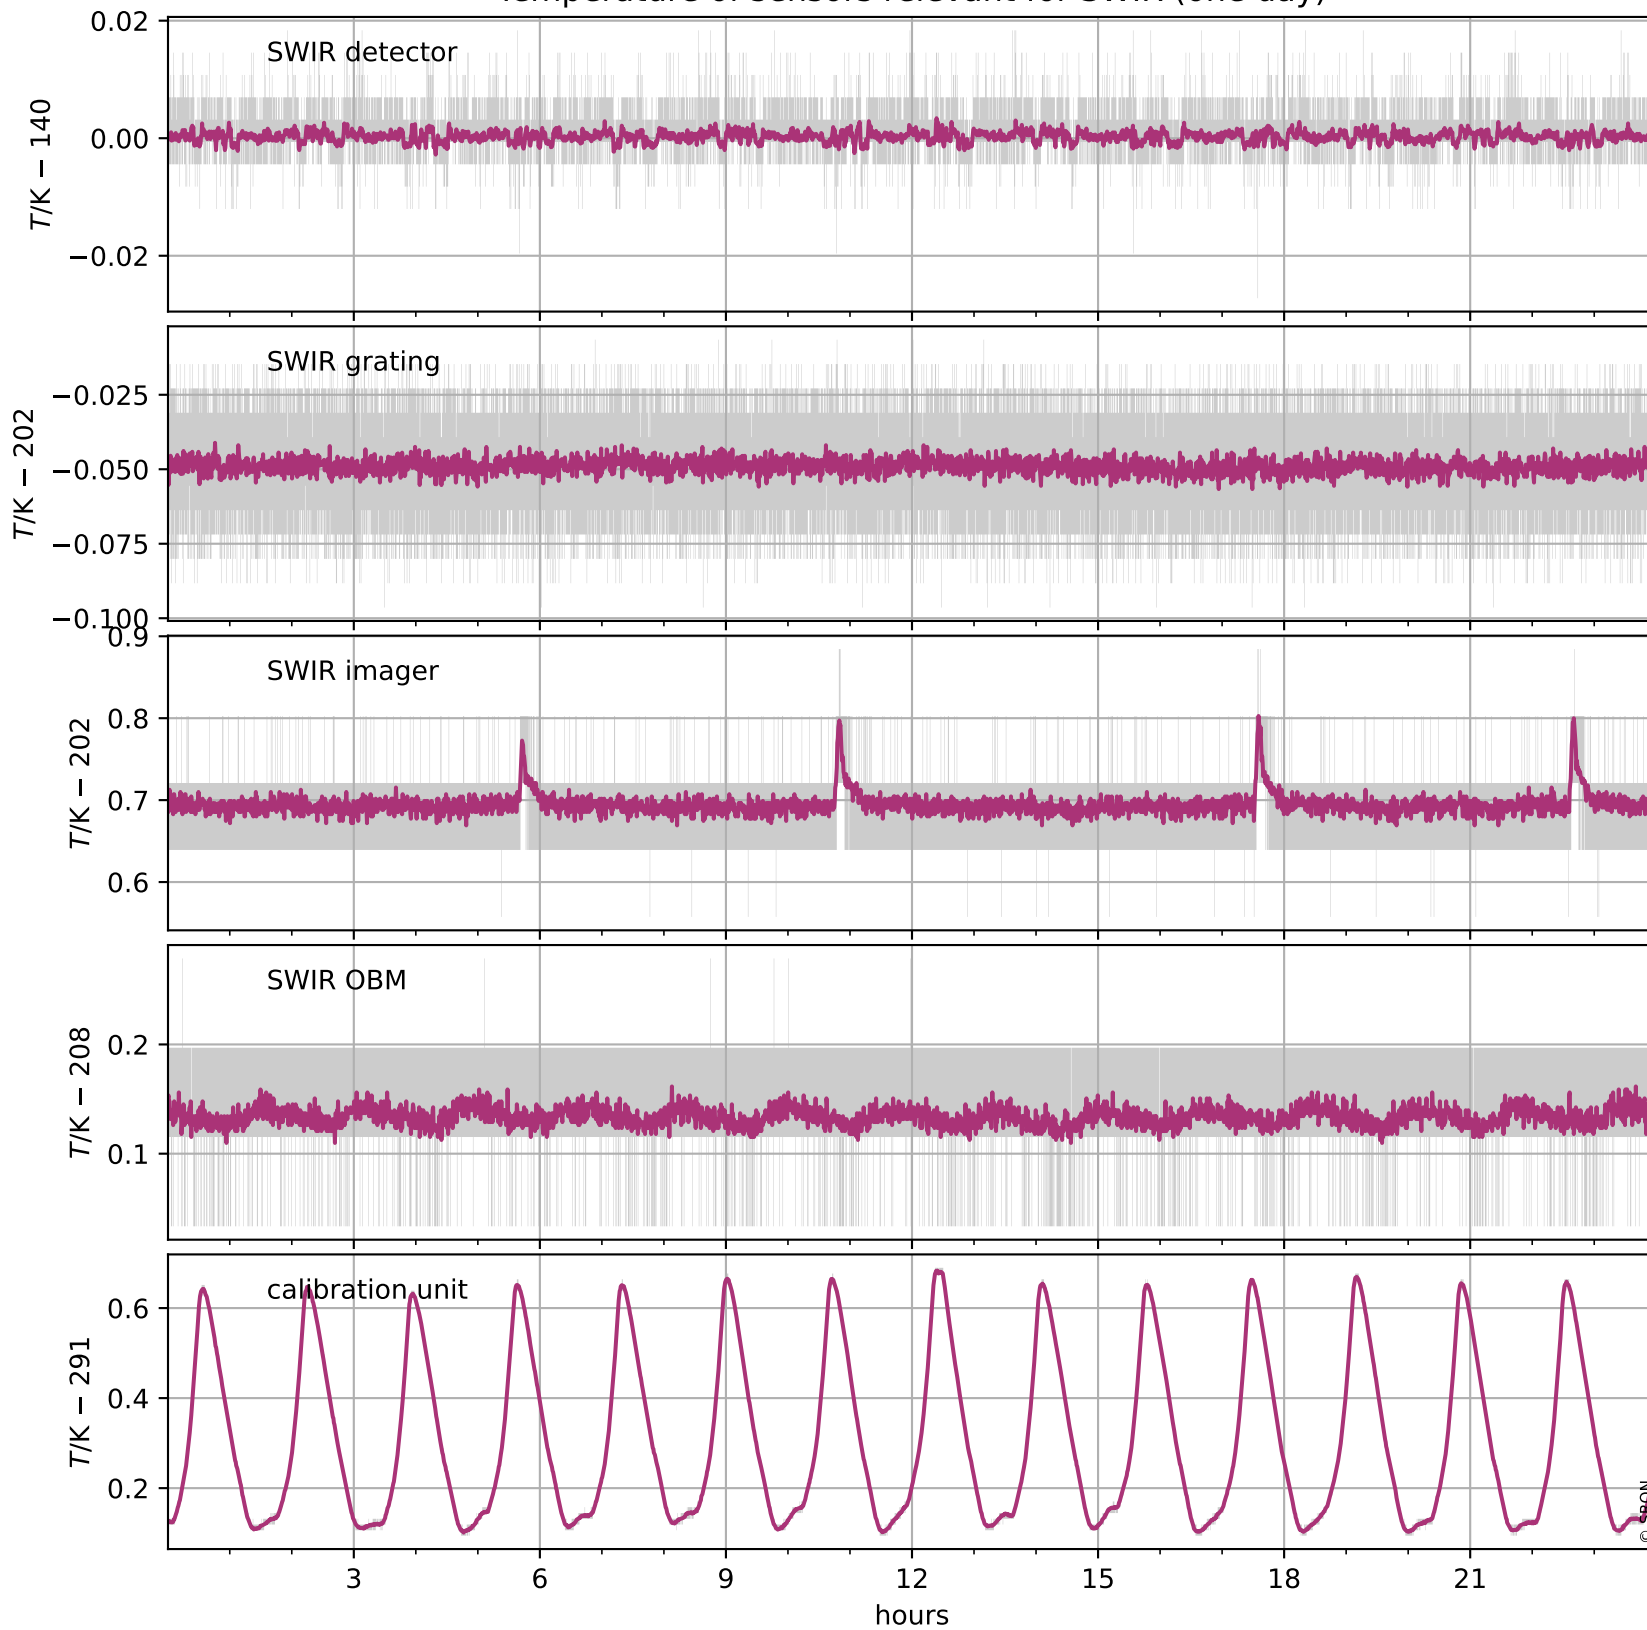

Tropomi SWIR housekeeping data

orbits: [32300, 32313]
coverage: 2024-01-07 / 2024-01-08
created: 2024-01-08T05:21:03Z

Temperature of sensors relevant for SWIR (one day)

Tropomi SWIR housekeeping data

orbits: [31829, 32313]
coverage: 2023-12-04 / 2024-01-08
created: 2024-01-08T05:21:04Z

Temperature of sensors relevant for SWIR (five weeks)

Tropomi SWIR housekeeping data

orbits: [32300, 32313]
coverage: 2024-01-07 / 2024-01-08
created: 2024-01-08T05:21:04Z

Current and duty cycle of 3 heaters relevant for SWIR (one day)

Tropomi SWIR housekeeping data

orbits: [31829, 32313]
coverage: 2023-12-04 / 2024-01-08
created: 2024-01-08T05:21:04Z

Current and duty cycle of 3 heaters relevant for SWIR (five weeks)

Tropomi SWIR housekeeping data

orbits: [32300, 32313]
coverage: 2024-01-07 / 2024-01-08
created: 2024-01-08T05:21:05Z

Temperature of sensors at the SWIR front-end electronics (one day)

Tropomi SWIR housekeeping data

orbits: [31829, 32313]
coverage: 2023-12-04 / 2024-01-08
created: 2024-01-08T05:21:05Z