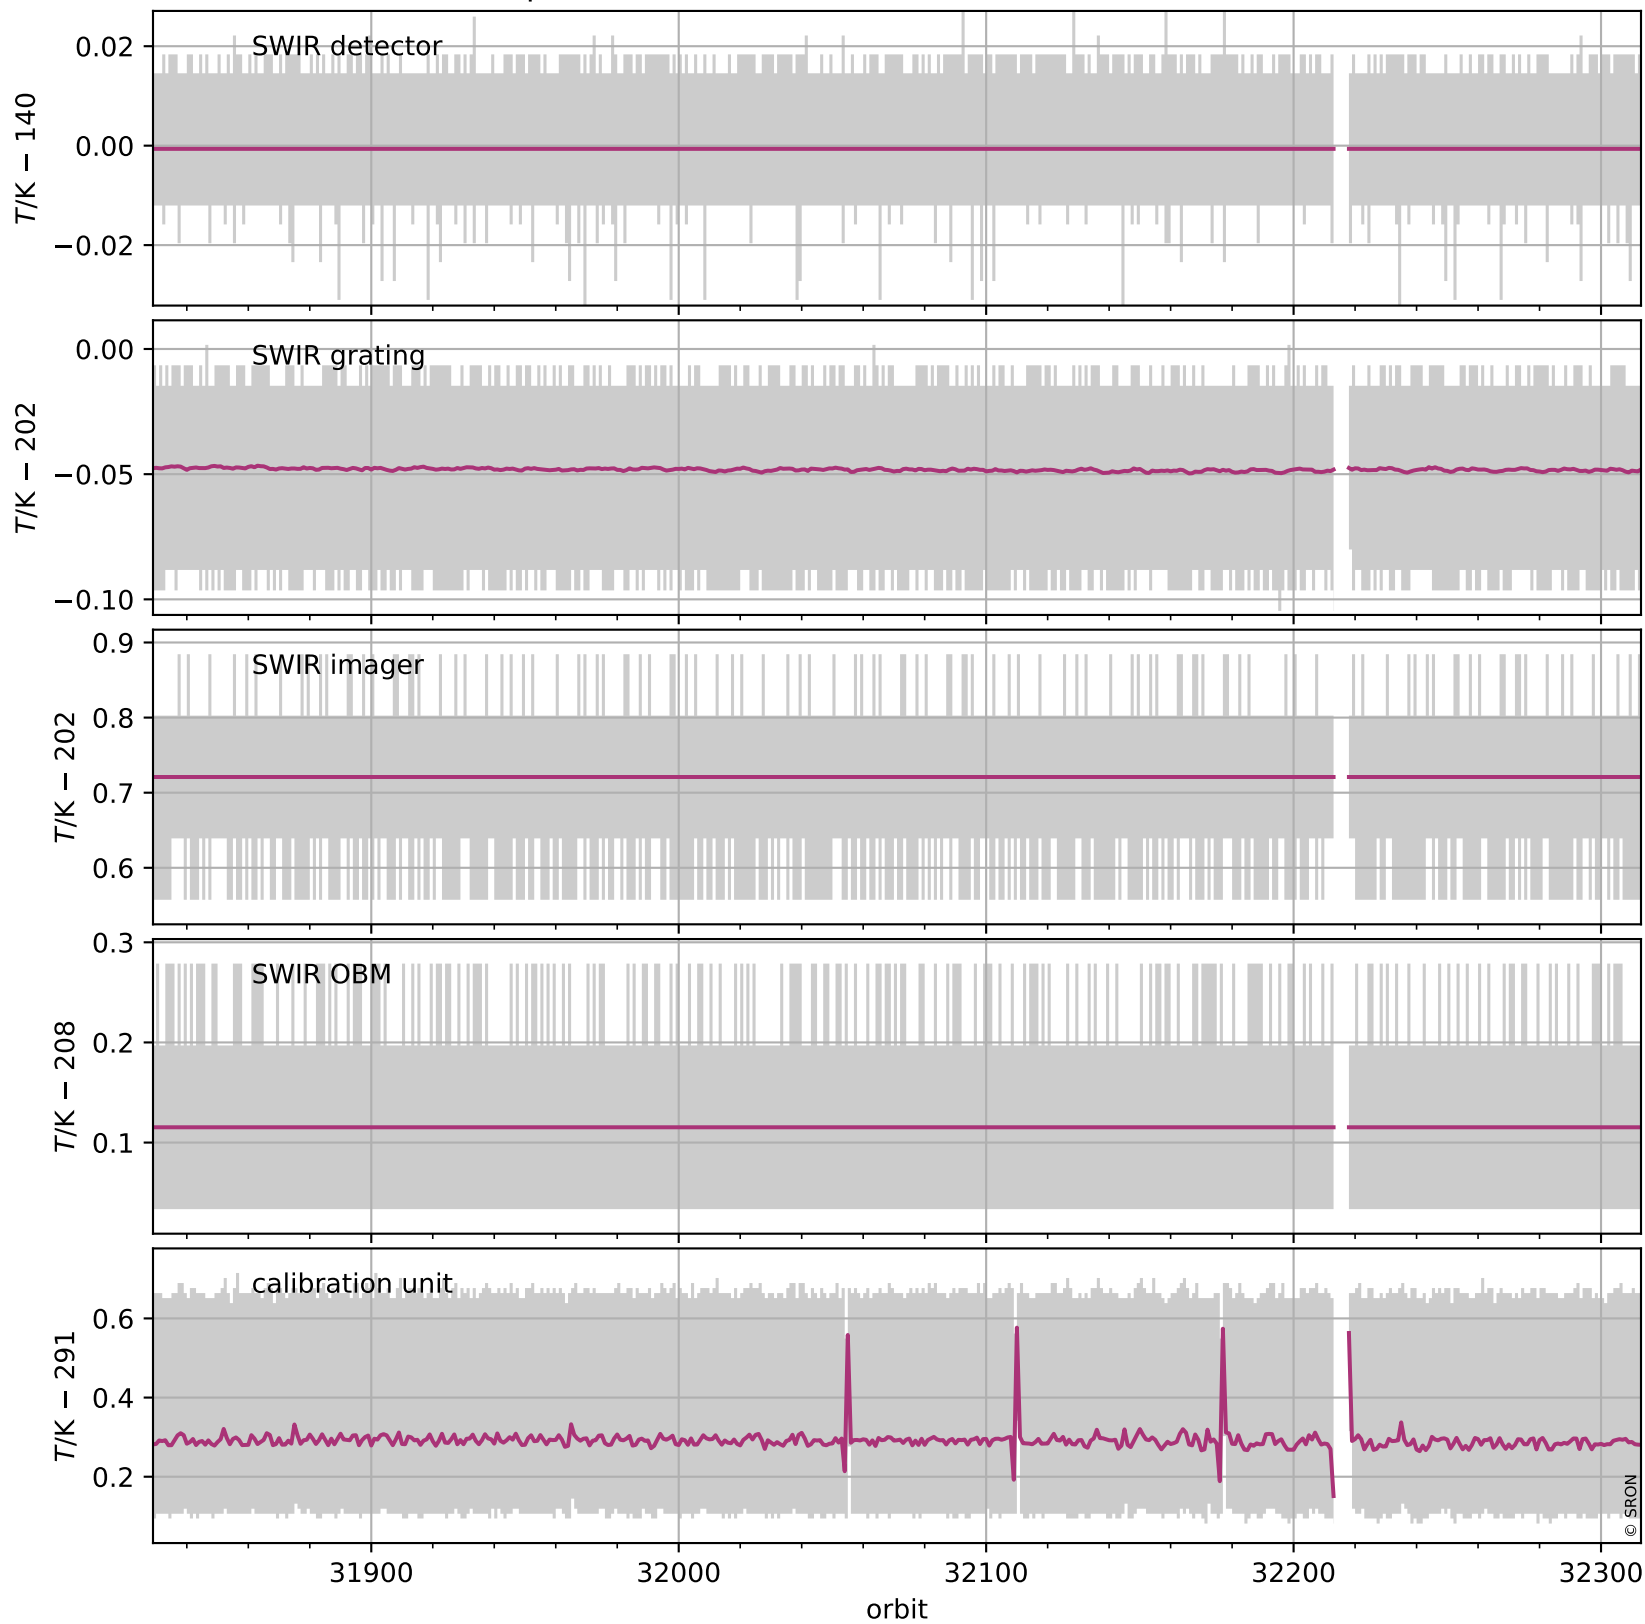

Tropomi SWIR housekeeping data

orbits: [32300, 32313]
coverage: 2024-01-07 / 2024-01-08
created: 2024-01-08T05:21:03Z

Temperature of sensors relevant for SWIR (one day)

Tropomi SWIR housekeeping data

orbits: [31829, 32313]
coverage: 2023-12-04 / 2024-01-08
created: 2024-01-08T05:21:04Z

Temperature of sensors relevant for SWIR (five weeks)

Tropomi SWIR housekeeping data

orbits: [32300, 32313]
coverage: 2024-01-07 / 2024-01-08
created: 2024-01-08T05:21:04Z

Current and duty cycle of 3 heaters relevant for SWIR (one day)

Tropomi SWIR housekeeping data

orbits: [31829, 32313]
coverage: 2023-12-04 / 2024-01-08
created: 2024-01-08T05:21:04Z

Current and duty cycle of 3 heaters relevant for SWIR (five weeks)

Tropomi SWIR housekeeping data

orbits: [32300, 32313]
coverage: 2024-01-07 / 2024-01-08
created: 2024-01-08T05:21:05Z

Temperature of sensors at the SWIR front-end electronics (one day)

Tropomi SWIR housekeeping data

orbits: [31829, 32313]
coverage: 2023-12-04 / 2024-01-08
created: 2024-01-08T05:21:05Z