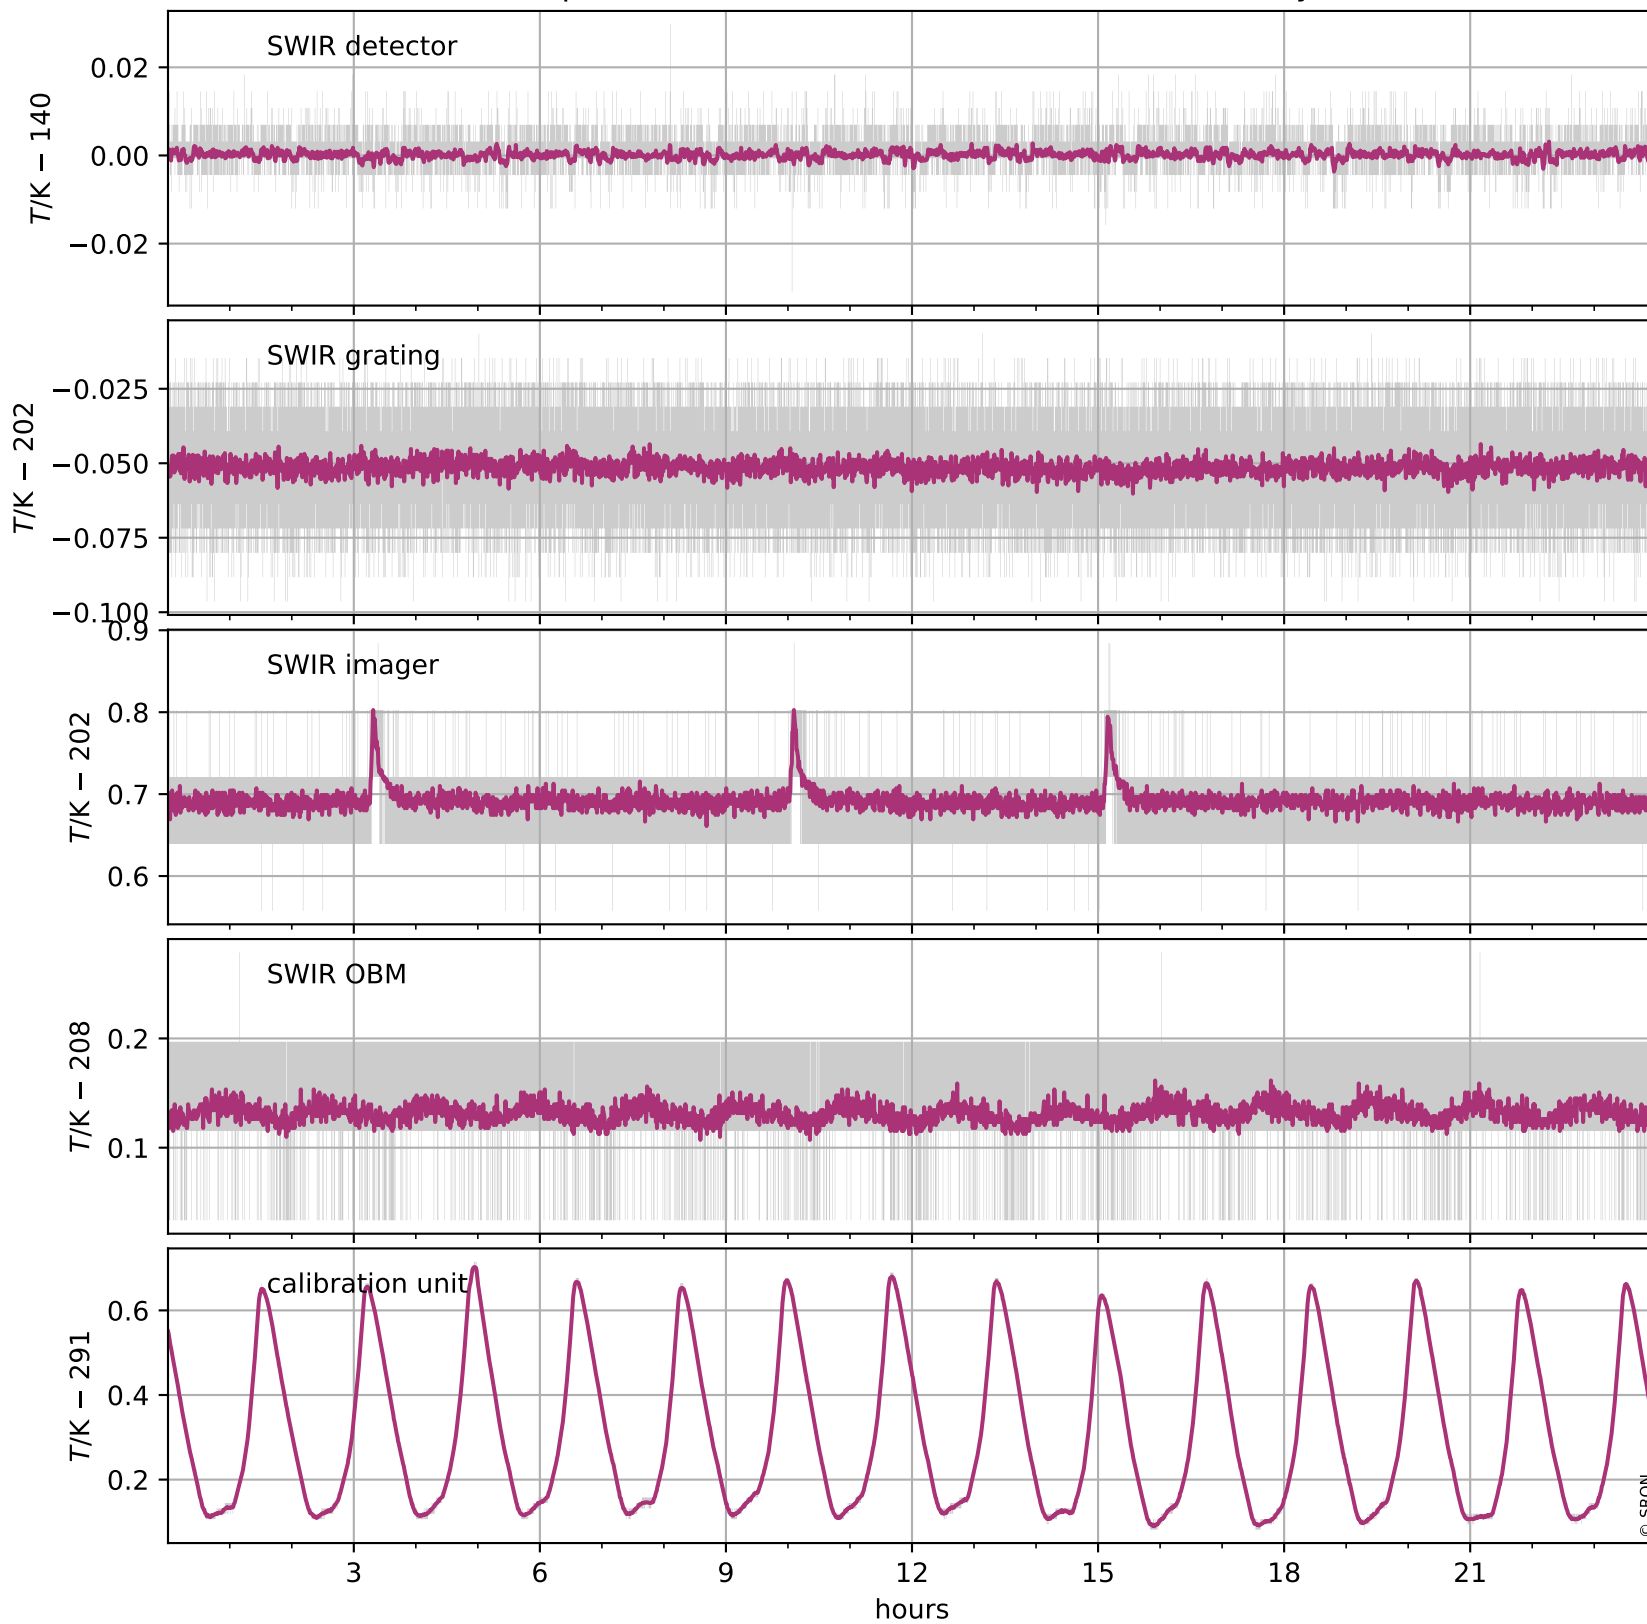

Tropomi SWIR housekeeping data

orbits: [32484, 32498]
coverage: 2024-01-20 / 2024-01-21
created: 2024-01-21T05:21:03Z

Temperature of sensors relevant for SWIR (one day)

Tropomi SWIR housekeeping data

orbits: [32014, 32498]
coverage: 2023-12-17 / 2024-01-21
created: 2024-01-21T05:21:04Z

Temperature of sensors relevant for SWIR (five weeks)

Tropomi SWIR housekeeping data

orbits: [32484, 32498]
coverage: 2024-01-20 / 2024-01-21
created: 2024-01-21T05:21:04Z

Current and duty cycle of 3 heaters relevant for SWIR (one day)

Tropomi SWIR housekeeping data

orbits: [32014, 32498]
coverage: 2023-12-17 / 2024-01-21
created: 2024-01-21T05:21:04Z

Current and duty cycle of 3 heaters relevant for SWIR (five weeks)

Tropomi SWIR housekeeping data

orbits: [32484, 32498]
coverage: 2024-01-20 / 2024-01-21
created: 2024-01-21T05:21:05Z

Temperature of sensors at the SWIR front-end electronics (one day)

Tropomi SWIR housekeeping data

orbits: [32014, 32498]
coverage: 2023-12-17 / 2024-01-21
created: 2024-01-21T05:21:05Z