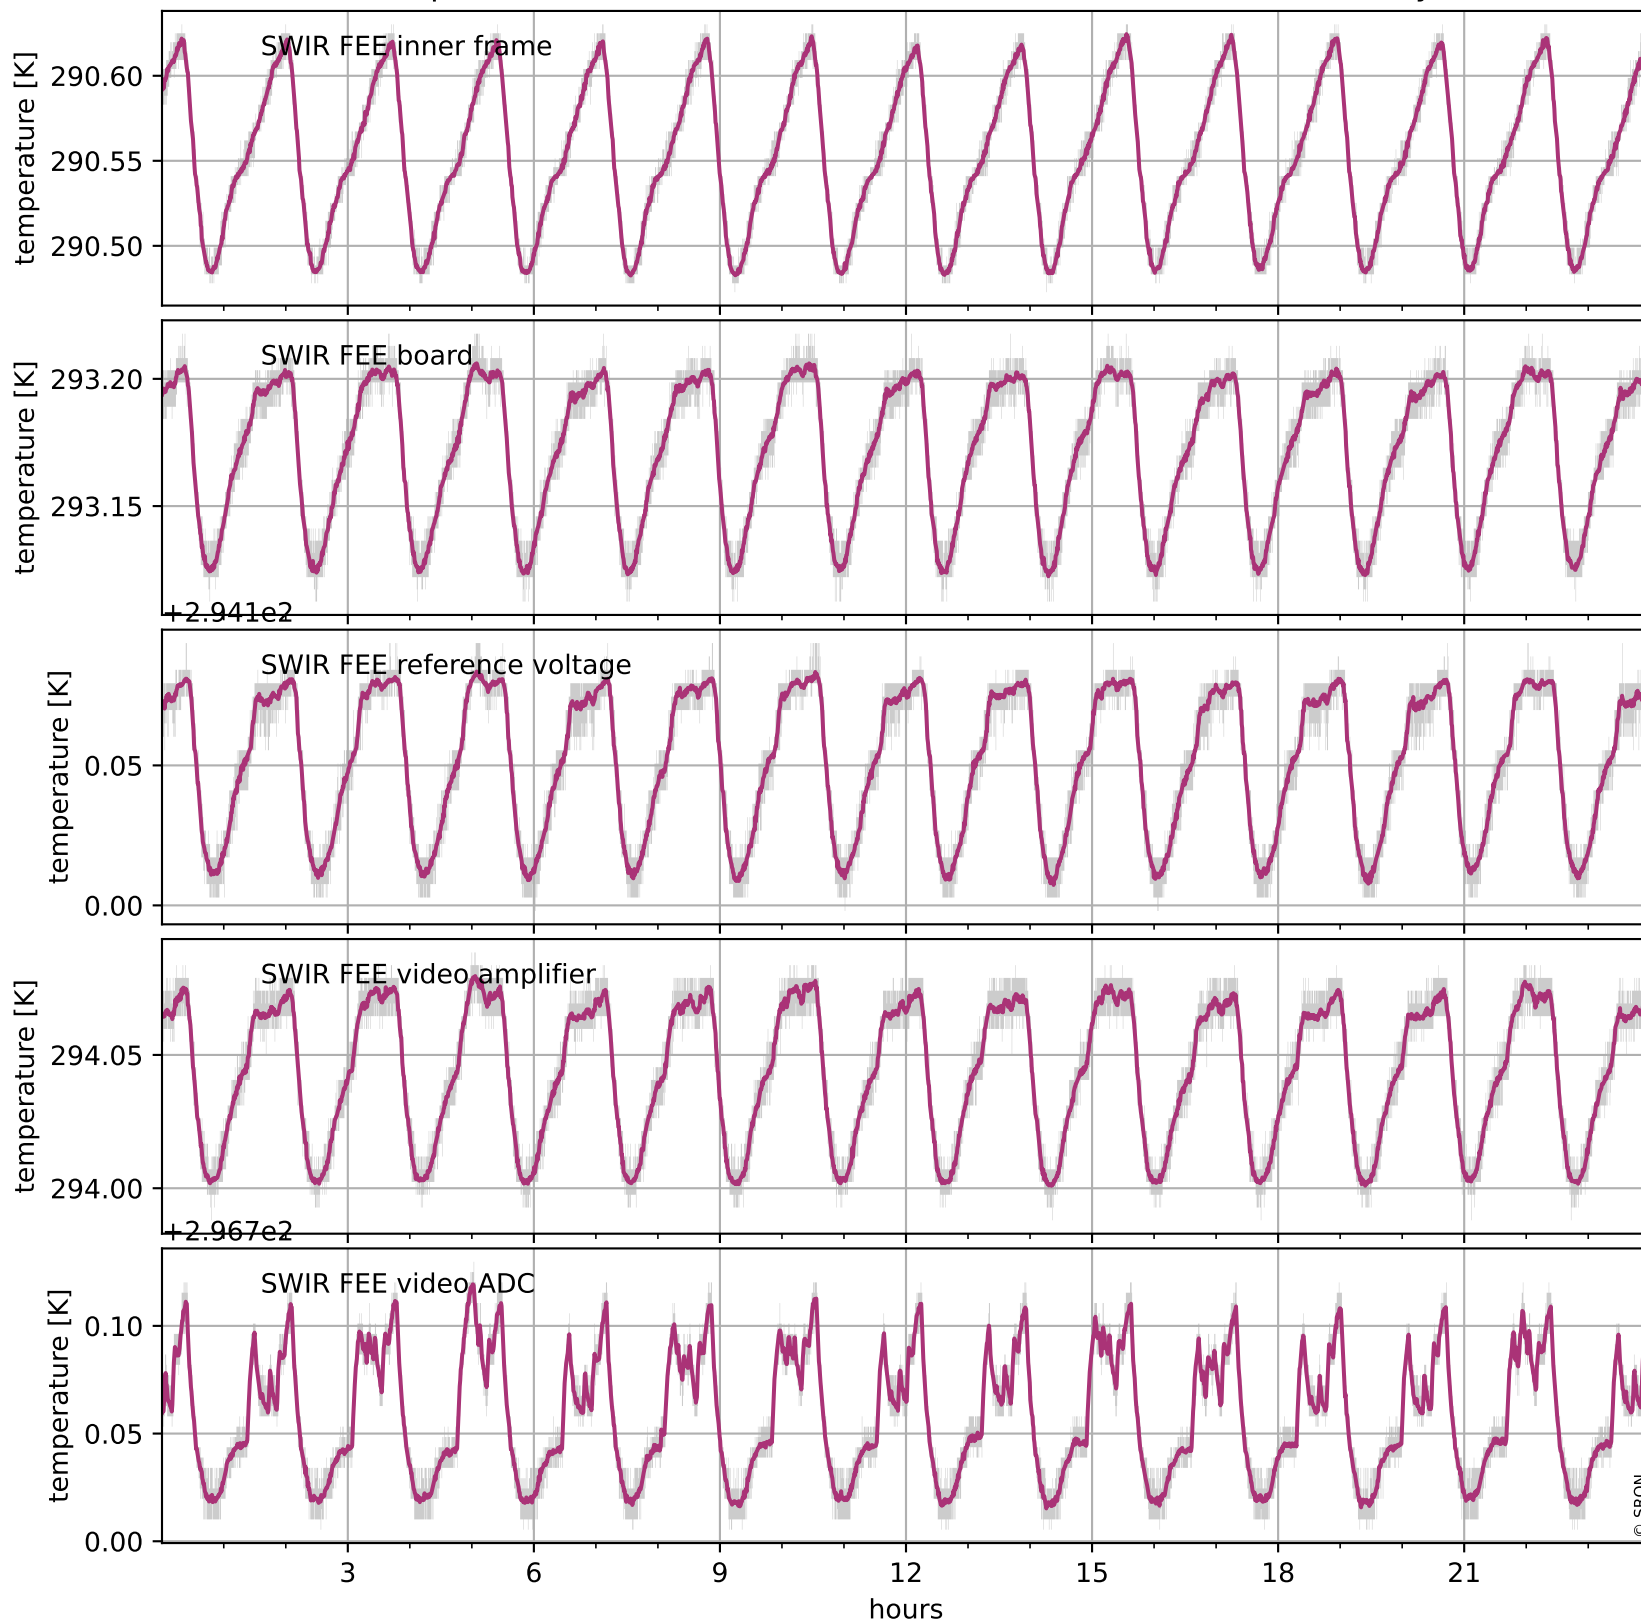

Tropomi SWIR housekeeping data

orbits: [32484, 32498]
coverage: 2024-01-20 / 2024-01-21
created: 2024-01-21T05:21:03Z

Temperature of sensors relevant for SWIR (one day)

Tropomi SWIR housekeeping data

orbits: [32014, 32498]
coverage: 2023-12-17 / 2024-01-21
created: 2024-01-21T05:21:04Z

Temperature of sensors relevant for SWIR (five weeks)

Tropomi SWIR housekeeping data

orbits: [32484, 32498]
coverage: 2024-01-20 / 2024-01-21
created: 2024-01-21T05:21:04Z

Current and duty cycle of 3 heaters relevant for SWIR (one day)

Tropomi SWIR housekeeping data

orbits: [32014, 32498]
coverage: 2023-12-17 / 2024-01-21
created: 2024-01-21T05:21:04Z

Current and duty cycle of 3 heaters relevant for SWIR (five weeks)

Tropomi SWIR housekeeping data

orbits: [32484, 32498]
coverage: 2024-01-20 / 2024-01-21
created: 2024-01-21T05:21:05Z

Temperature of sensors at the SWIR front-end electronics (one day)

Tropomi SWIR housekeeping data

orbits: [32014, 32498]
coverage: 2023-12-17 / 2024-01-21
created: 2024-01-21T05:21:05Z