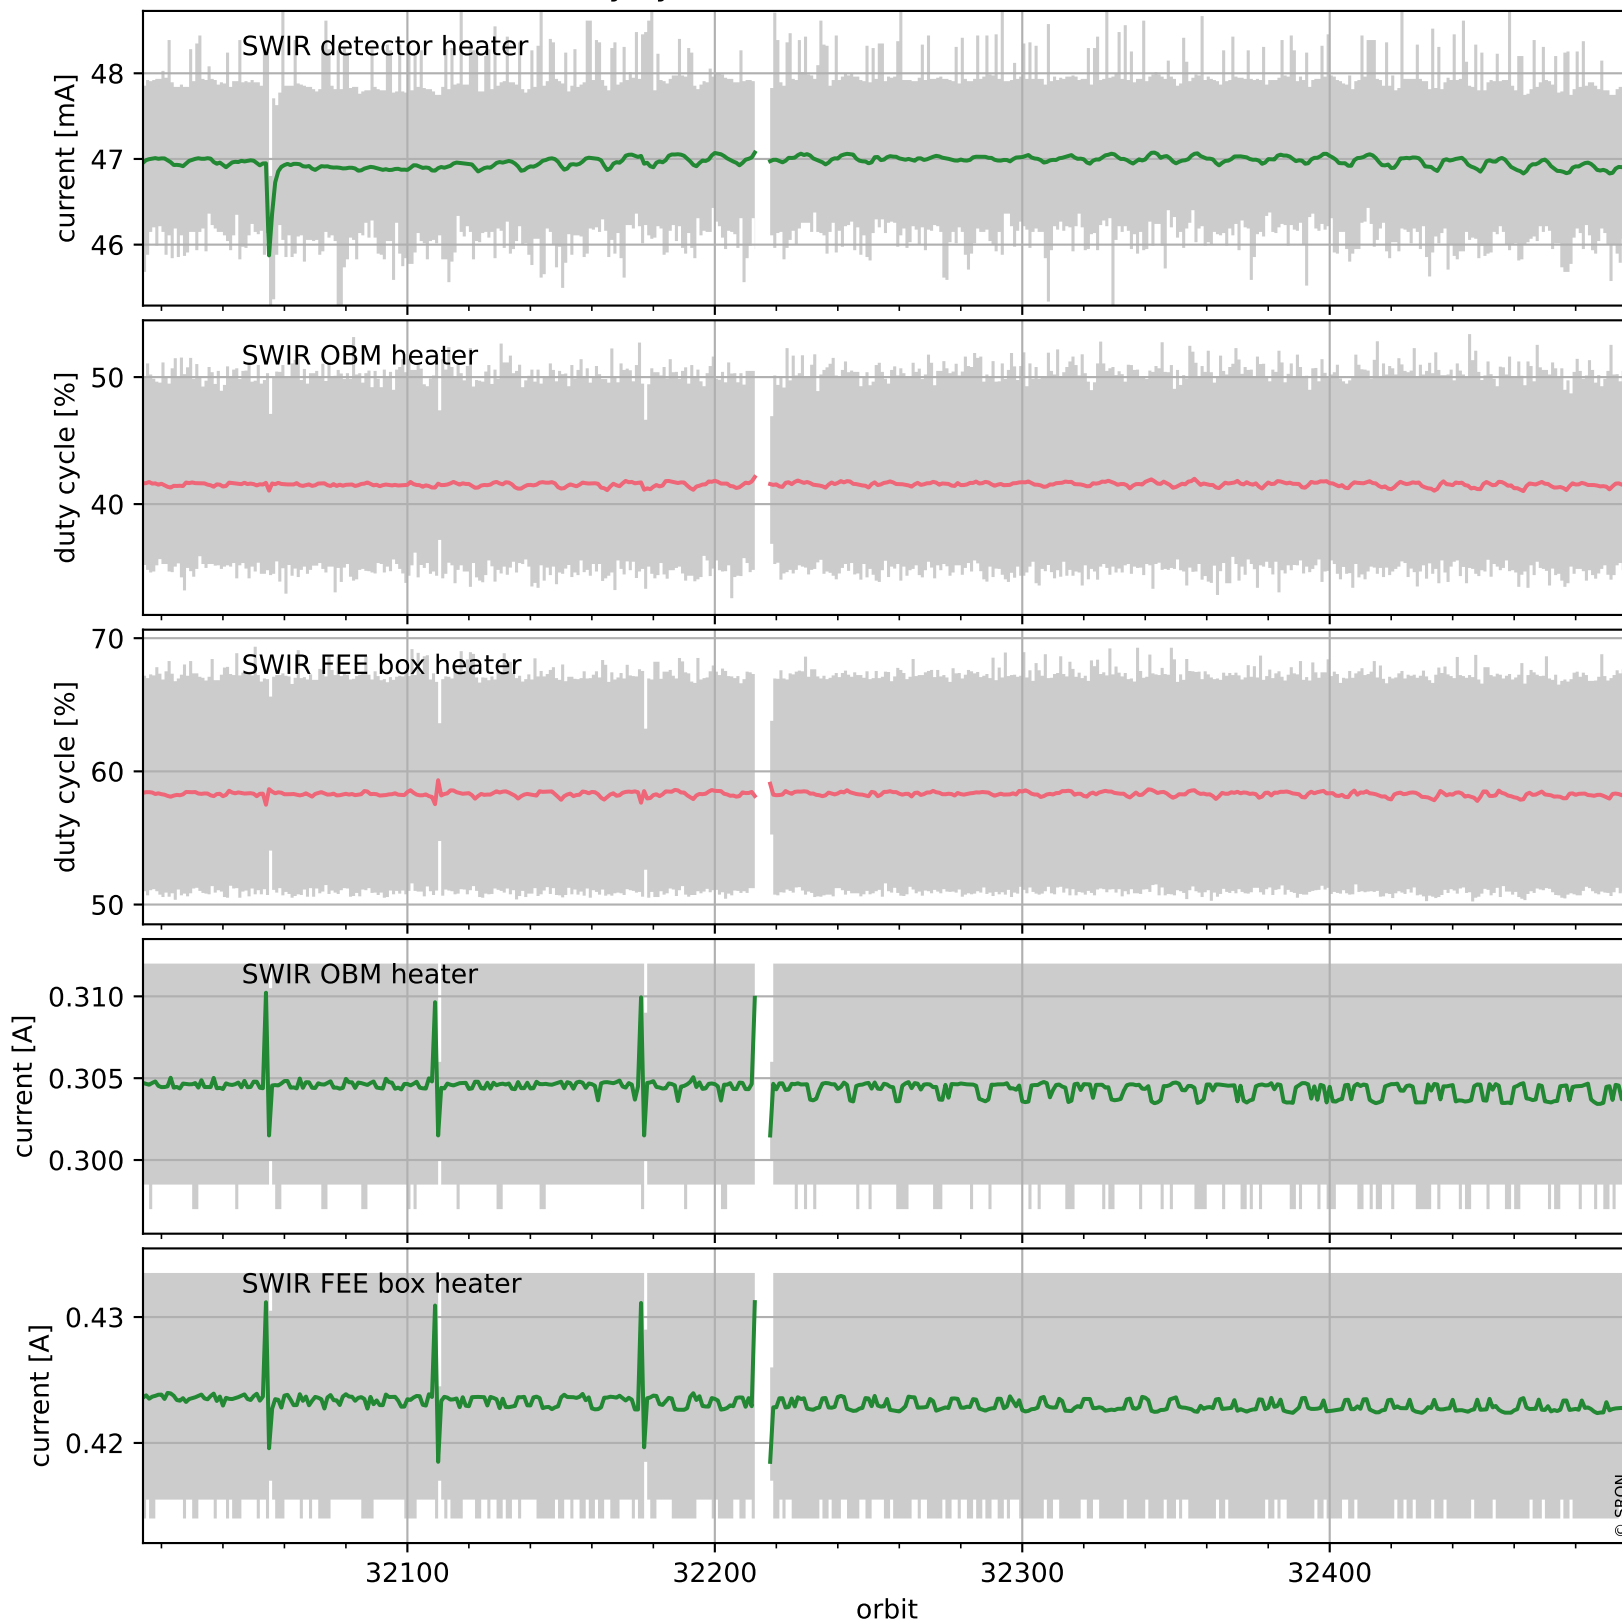

Tropomi SWIR housekeeping data

orbits: [32484, 32498]
coverage: 2024-01-20 / 2024-01-21
created: 2024-01-21T05:21:03Z

Temperature of sensors relevant for SWIR (one day)

Tropomi SWIR housekeeping data

orbits: [32014, 32498]
coverage: 2023-12-17 / 2024-01-21
created: 2024-01-21T05:21:04Z

Temperature of sensors relevant for SWIR (five weeks)

Tropomi SWIR housekeeping data

orbits: [32484, 32498]
coverage: 2024-01-20 / 2024-01-21
created: 2024-01-21T05:21:04Z

Current and duty cycle of 3 heaters relevant for SWIR (one day)

Tropomi SWIR housekeeping data

orbits: [32014, 32498]
coverage: 2023-12-17 / 2024-01-21
created: 2024-01-21T05:21:04Z

Current and duty cycle of 3 heaters relevant for SWIR (five weeks)

Tropomi SWIR housekeeping data

orbits: [32484, 32498]
coverage: 2024-01-20 / 2024-01-21
created: 2024-01-21T05:21:05Z

Temperature of sensors at the SWIR front-end electronics (one day)

Tropomi SWIR housekeeping data

orbits: [32014, 32498]
coverage: 2023-12-17 / 2024-01-21
created: 2024-01-21T05:21:05Z