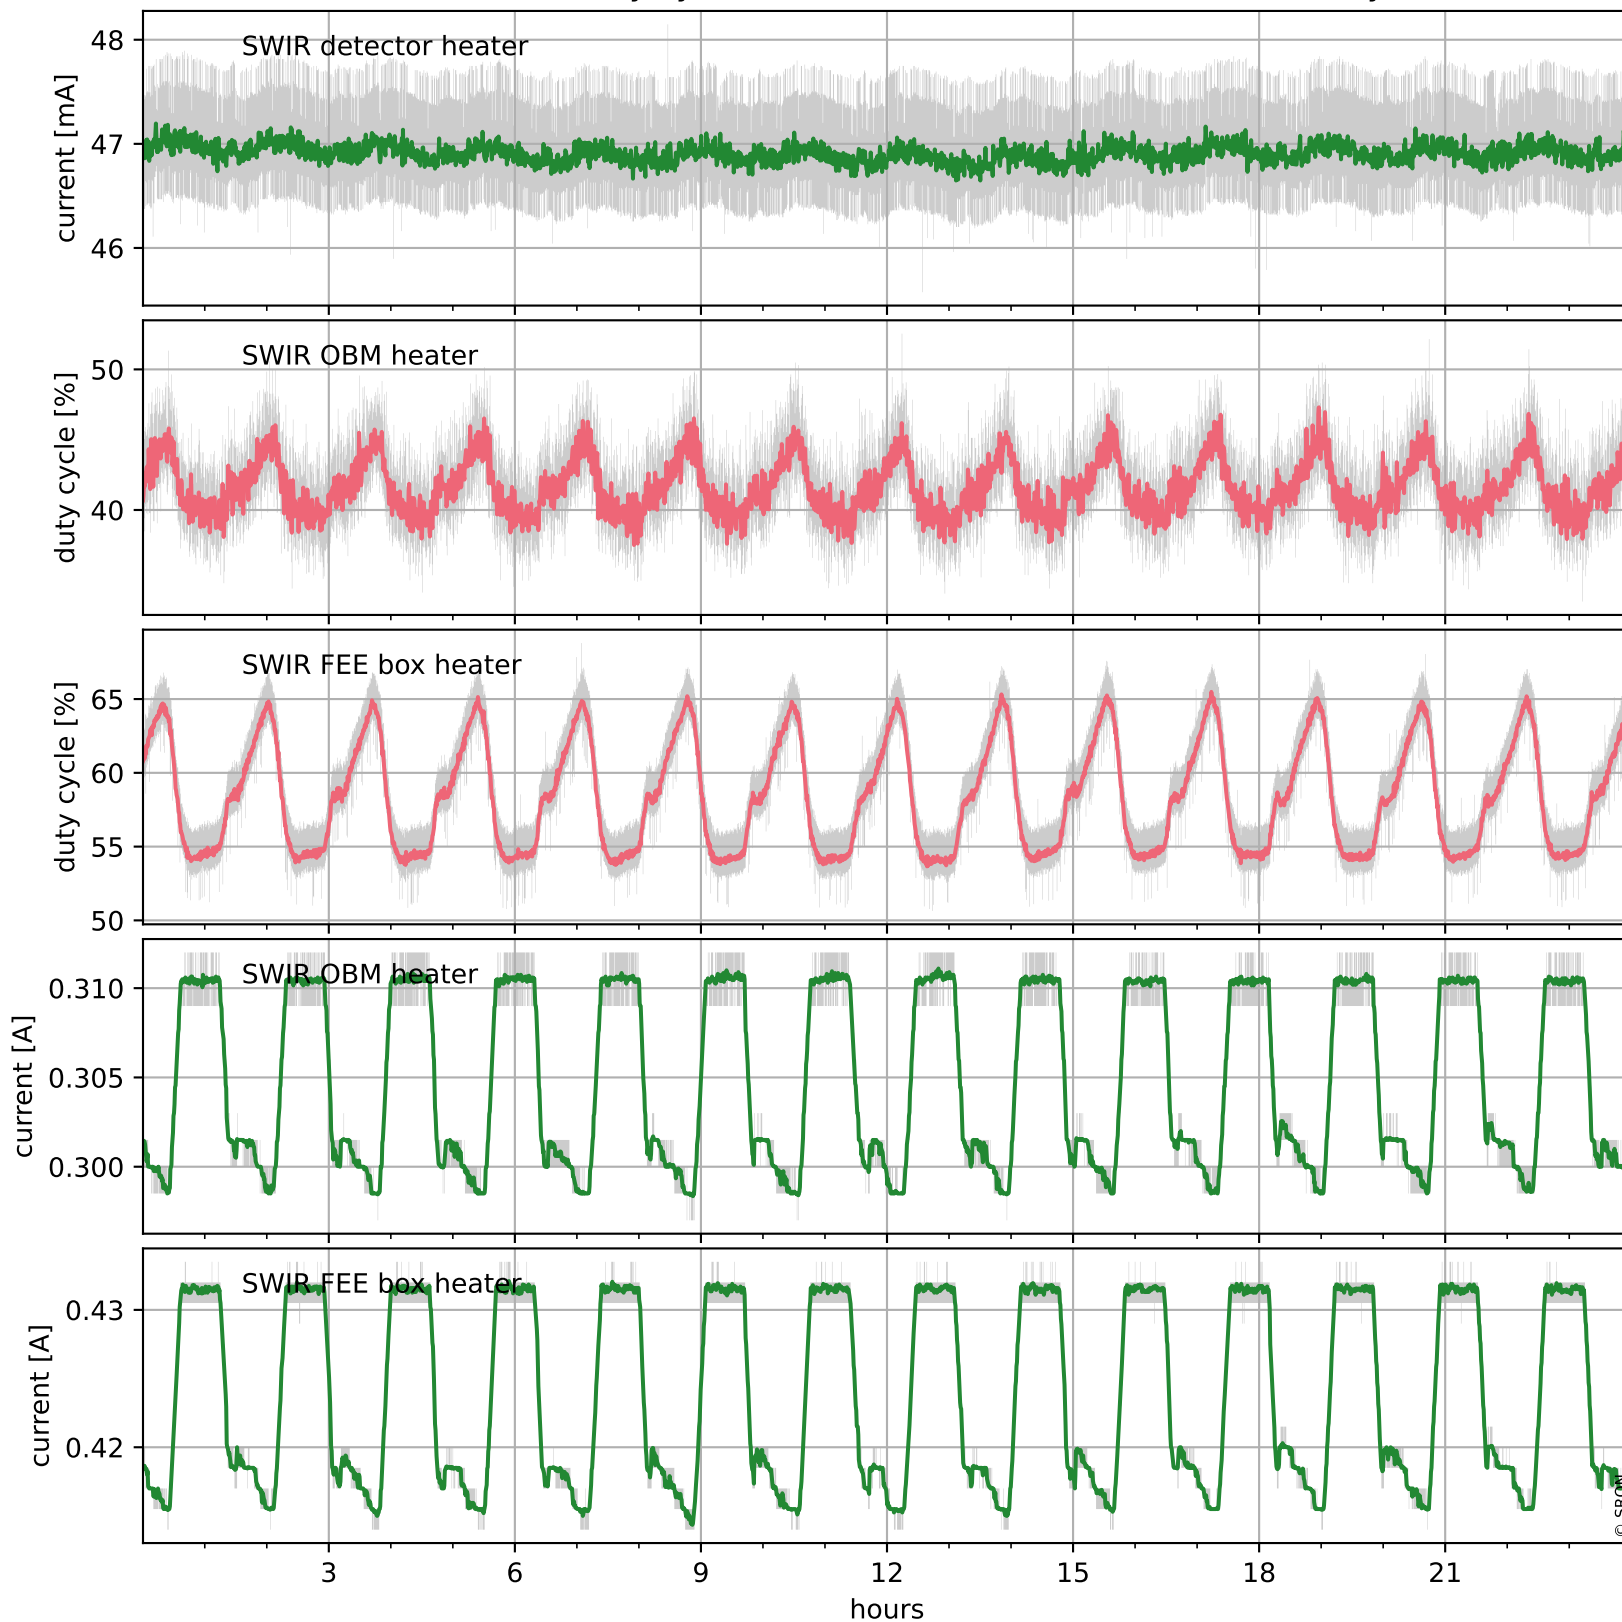

Tropomi SWIR housekeeping data

orbits: [32484, 32498]
coverage: 2024-01-20 / 2024-01-21
created: 2024-01-21T05:21:03Z

Temperature of sensors relevant for SWIR (one day)

Tropomi SWIR housekeeping data

orbits: [32014, 32498]
coverage: 2023-12-17 / 2024-01-21
created: 2024-01-21T05:21:04Z

Temperature of sensors relevant for SWIR (five weeks)

Tropomi SWIR housekeeping data

orbits: [32484, 32498]
coverage: 2024-01-20 / 2024-01-21
created: 2024-01-21T05:21:04Z

Current and duty cycle of 3 heaters relevant for SWIR (one day)

Tropomi SWIR housekeeping data

orbits: [32014, 32498]
coverage: 2023-12-17 / 2024-01-21
created: 2024-01-21T05:21:04Z

Current and duty cycle of 3 heaters relevant for SWIR (five weeks)

Tropomi SWIR housekeeping data

orbits: [32484, 32498]
coverage: 2024-01-20 / 2024-01-21
created: 2024-01-21T05:21:05Z

Temperature of sensors at the SWIR front-end electronics (one day)

Tropomi SWIR housekeeping data

orbits: [32014, 32498]
coverage: 2023-12-17 / 2024-01-21
created: 2024-01-21T05:21:05Z