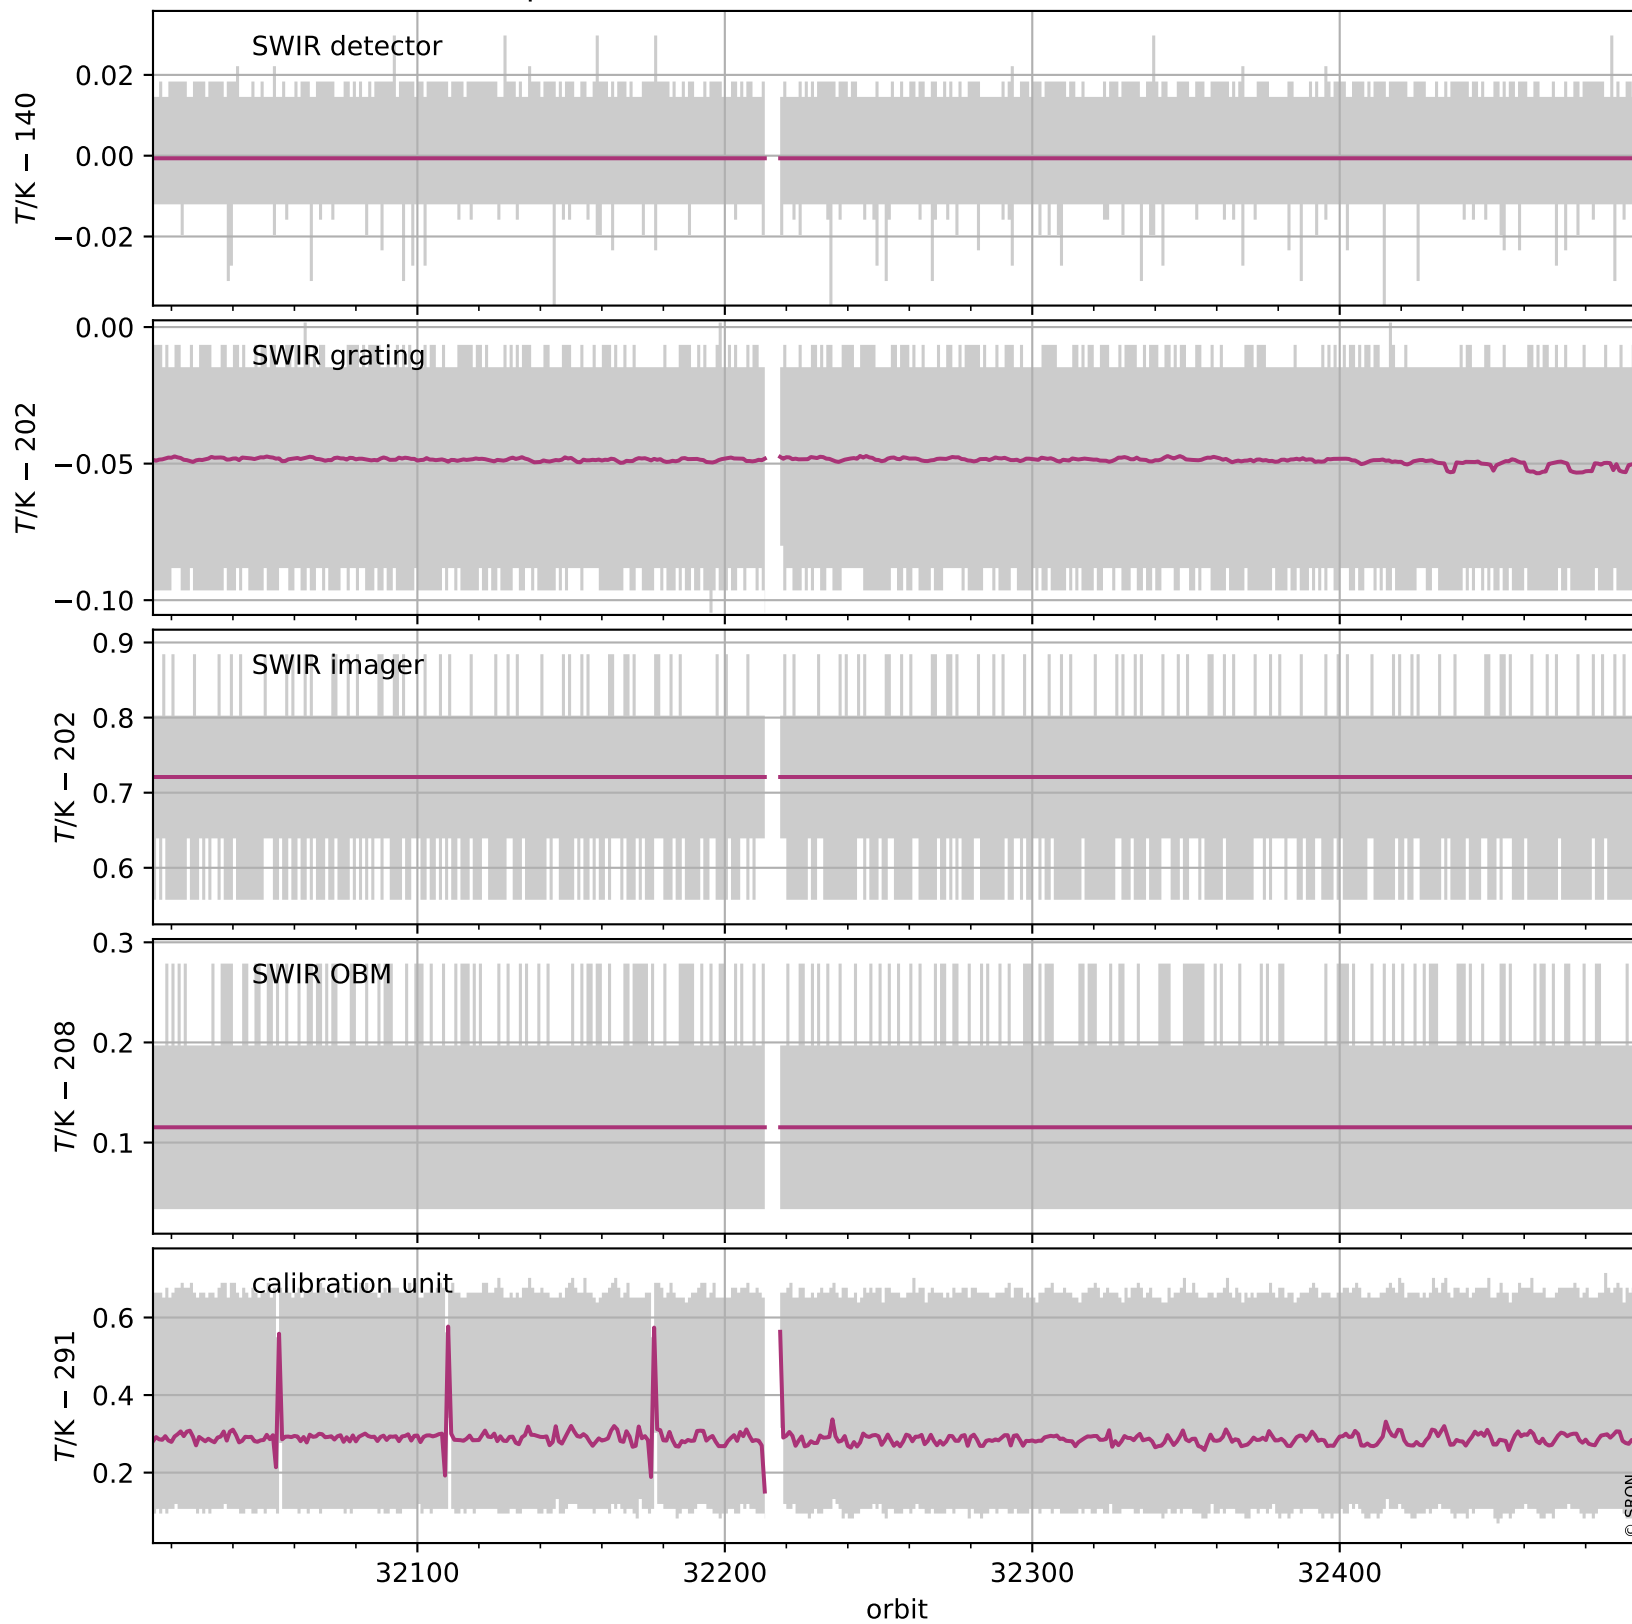

Tropomi SWIR housekeeping data

orbits: [32484, 32498]
coverage: 2024-01-20 / 2024-01-21
created: 2024-01-21T05:21:03Z

Temperature of sensors relevant for SWIR (one day)

Tropomi SWIR housekeeping data

orbits: [32014, 32498]
coverage: 2023-12-17 / 2024-01-21
created: 2024-01-21T05:21:04Z

Temperature of sensors relevant for SWIR (five weeks)

Tropomi SWIR housekeeping data

orbits: [32484, 32498]
coverage: 2024-01-20 / 2024-01-21
created: 2024-01-21T05:21:04Z

Current and duty cycle of 3 heaters relevant for SWIR (one day)

Tropomi SWIR housekeeping data

orbits: [32014, 32498]
coverage: 2023-12-17 / 2024-01-21
created: 2024-01-21T05:21:04Z

Current and duty cycle of 3 heaters relevant for SWIR (five weeks)

Tropomi SWIR housekeeping data

orbits: [32484, 32498]
coverage: 2024-01-20 / 2024-01-21
created: 2024-01-21T05:21:05Z

Temperature of sensors at the SWIR front-end electronics (one day)

Tropomi SWIR housekeeping data

orbits: [32014, 32498]
coverage: 2023-12-17 / 2024-01-21
created: 2024-01-21T05:21:05Z