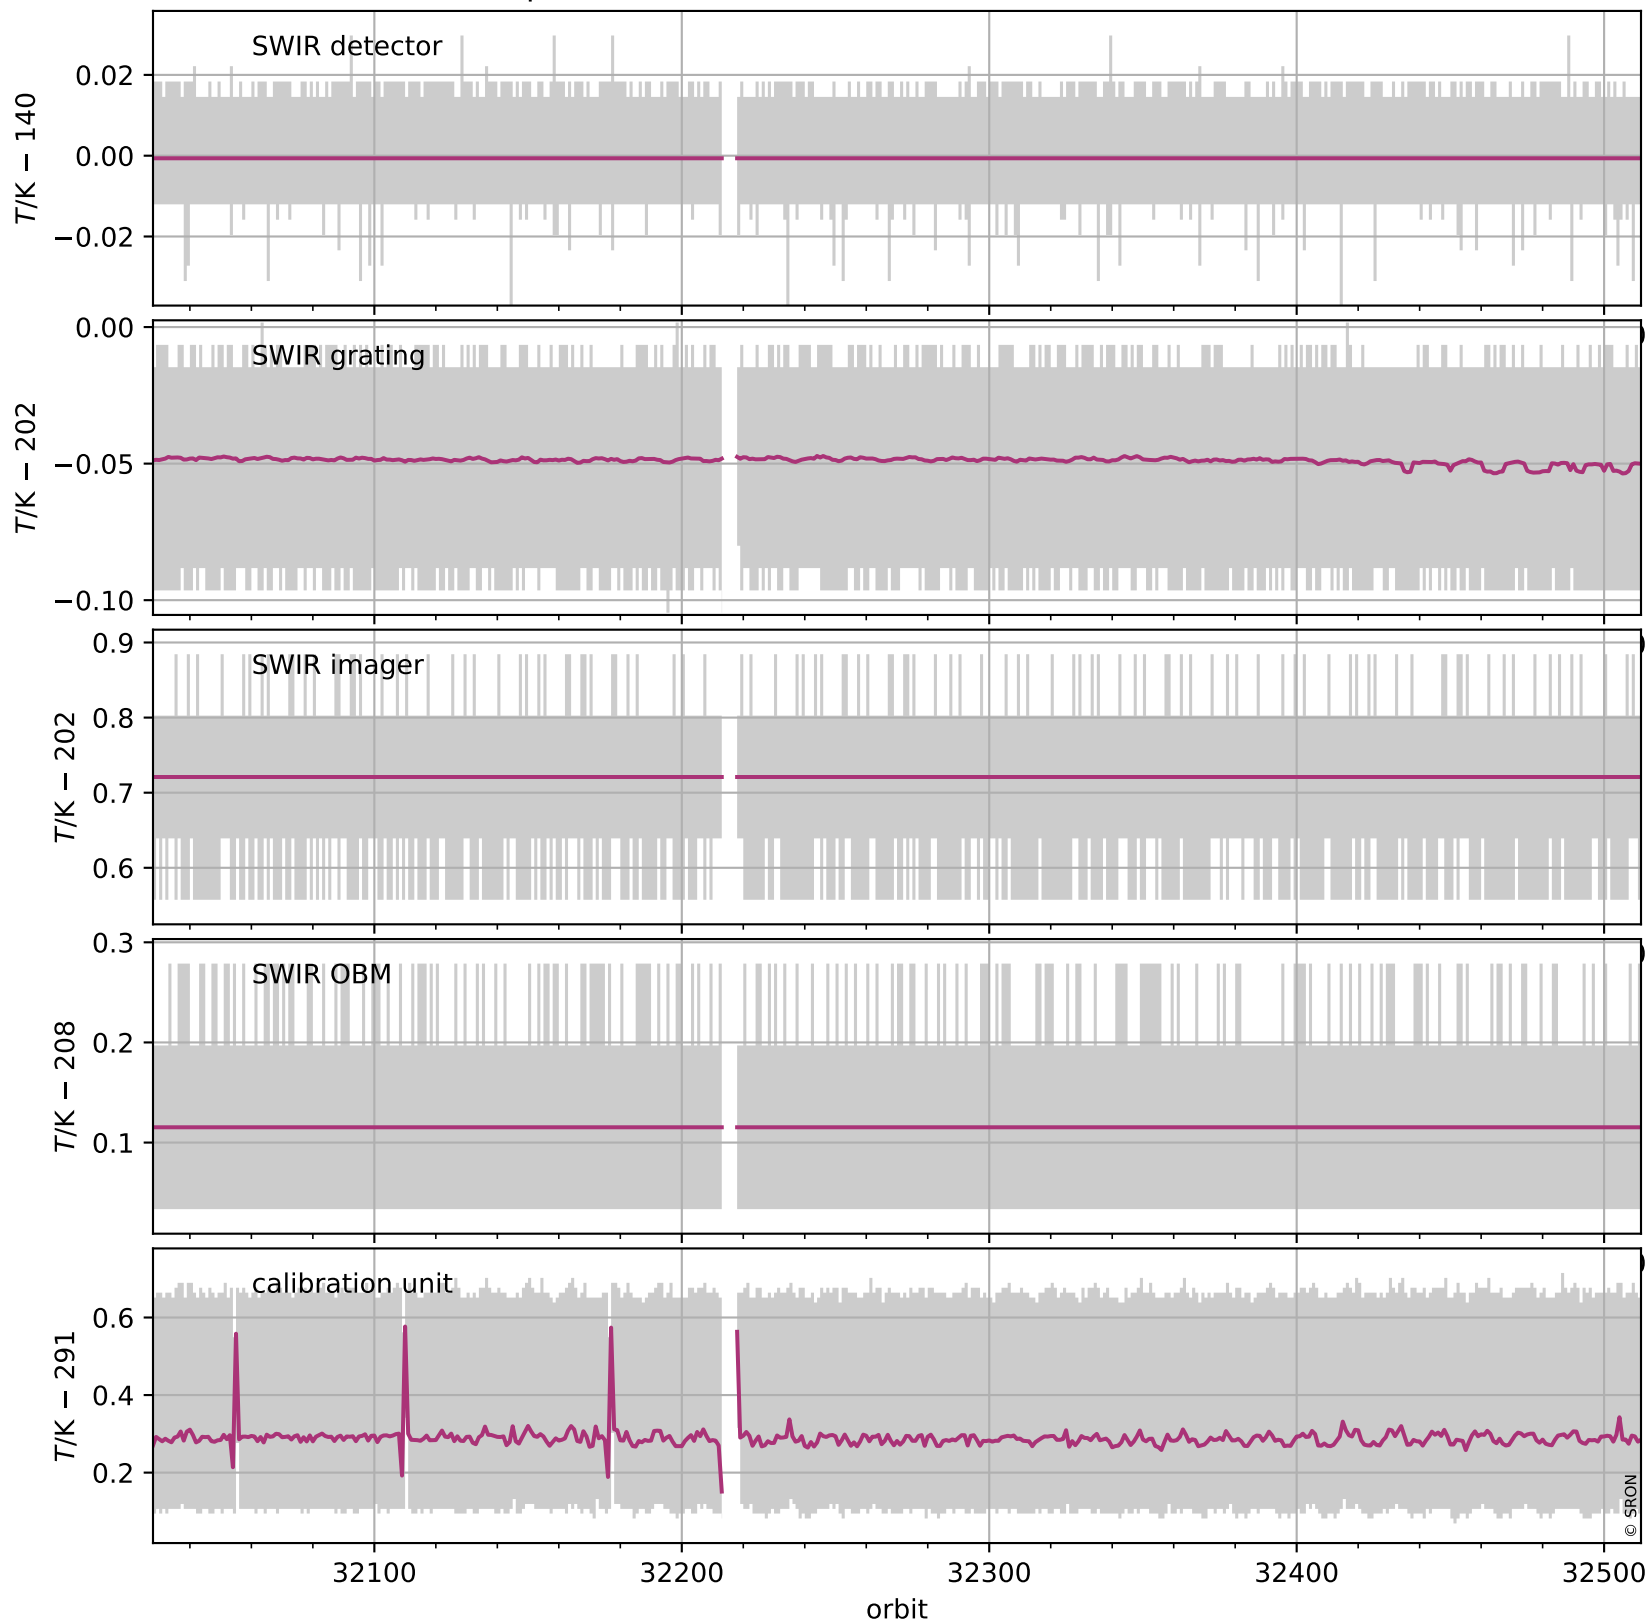

Tropomi SWIR housekeeping data

orbits: [32499, 32512]
coverage: 2024-01-21 / 2024-01-22
created: 2024-01-22T05:21:05Z

Temperature of sensors relevant for SWIR (one day)

Tropomi SWIR housekeeping data

orbits: [32028, 32512]
coverage: 2023-12-18 / 2024-01-22
created: 2024-01-22T05:21:05Z

Temperature of sensors relevant for SWIR (five weeks)

Tropomi SWIR housekeeping data

orbits: [32499, 32512]
coverage: 2024-01-21 / 2024-01-22
created: 2024-01-22T05:21:05Z

Current and duty cycle of 3 heaters relevant for SWIR (one day)

Tropomi SWIR housekeeping data

orbits: [32028, 32512]
coverage: 2023-12-18 / 2024-01-22
created: 2024-01-22T05:21:06Z

Current and duty cycle of 3 heaters relevant for SWIR (five weeks)

Tropomi SWIR housekeeping data

orbits: [32499, 32512]
coverage: 2024-01-21 / 2024-01-22
created: 2024-01-22T05:21:06Z

Temperature of sensors at the SWIR front-end electronics (one day)

Tropomi SWIR housekeeping data

orbits: [32028, 32512]
coverage: 2023-12-18 / 2024-01-22
created: 2024-01-22T05:21:07Z