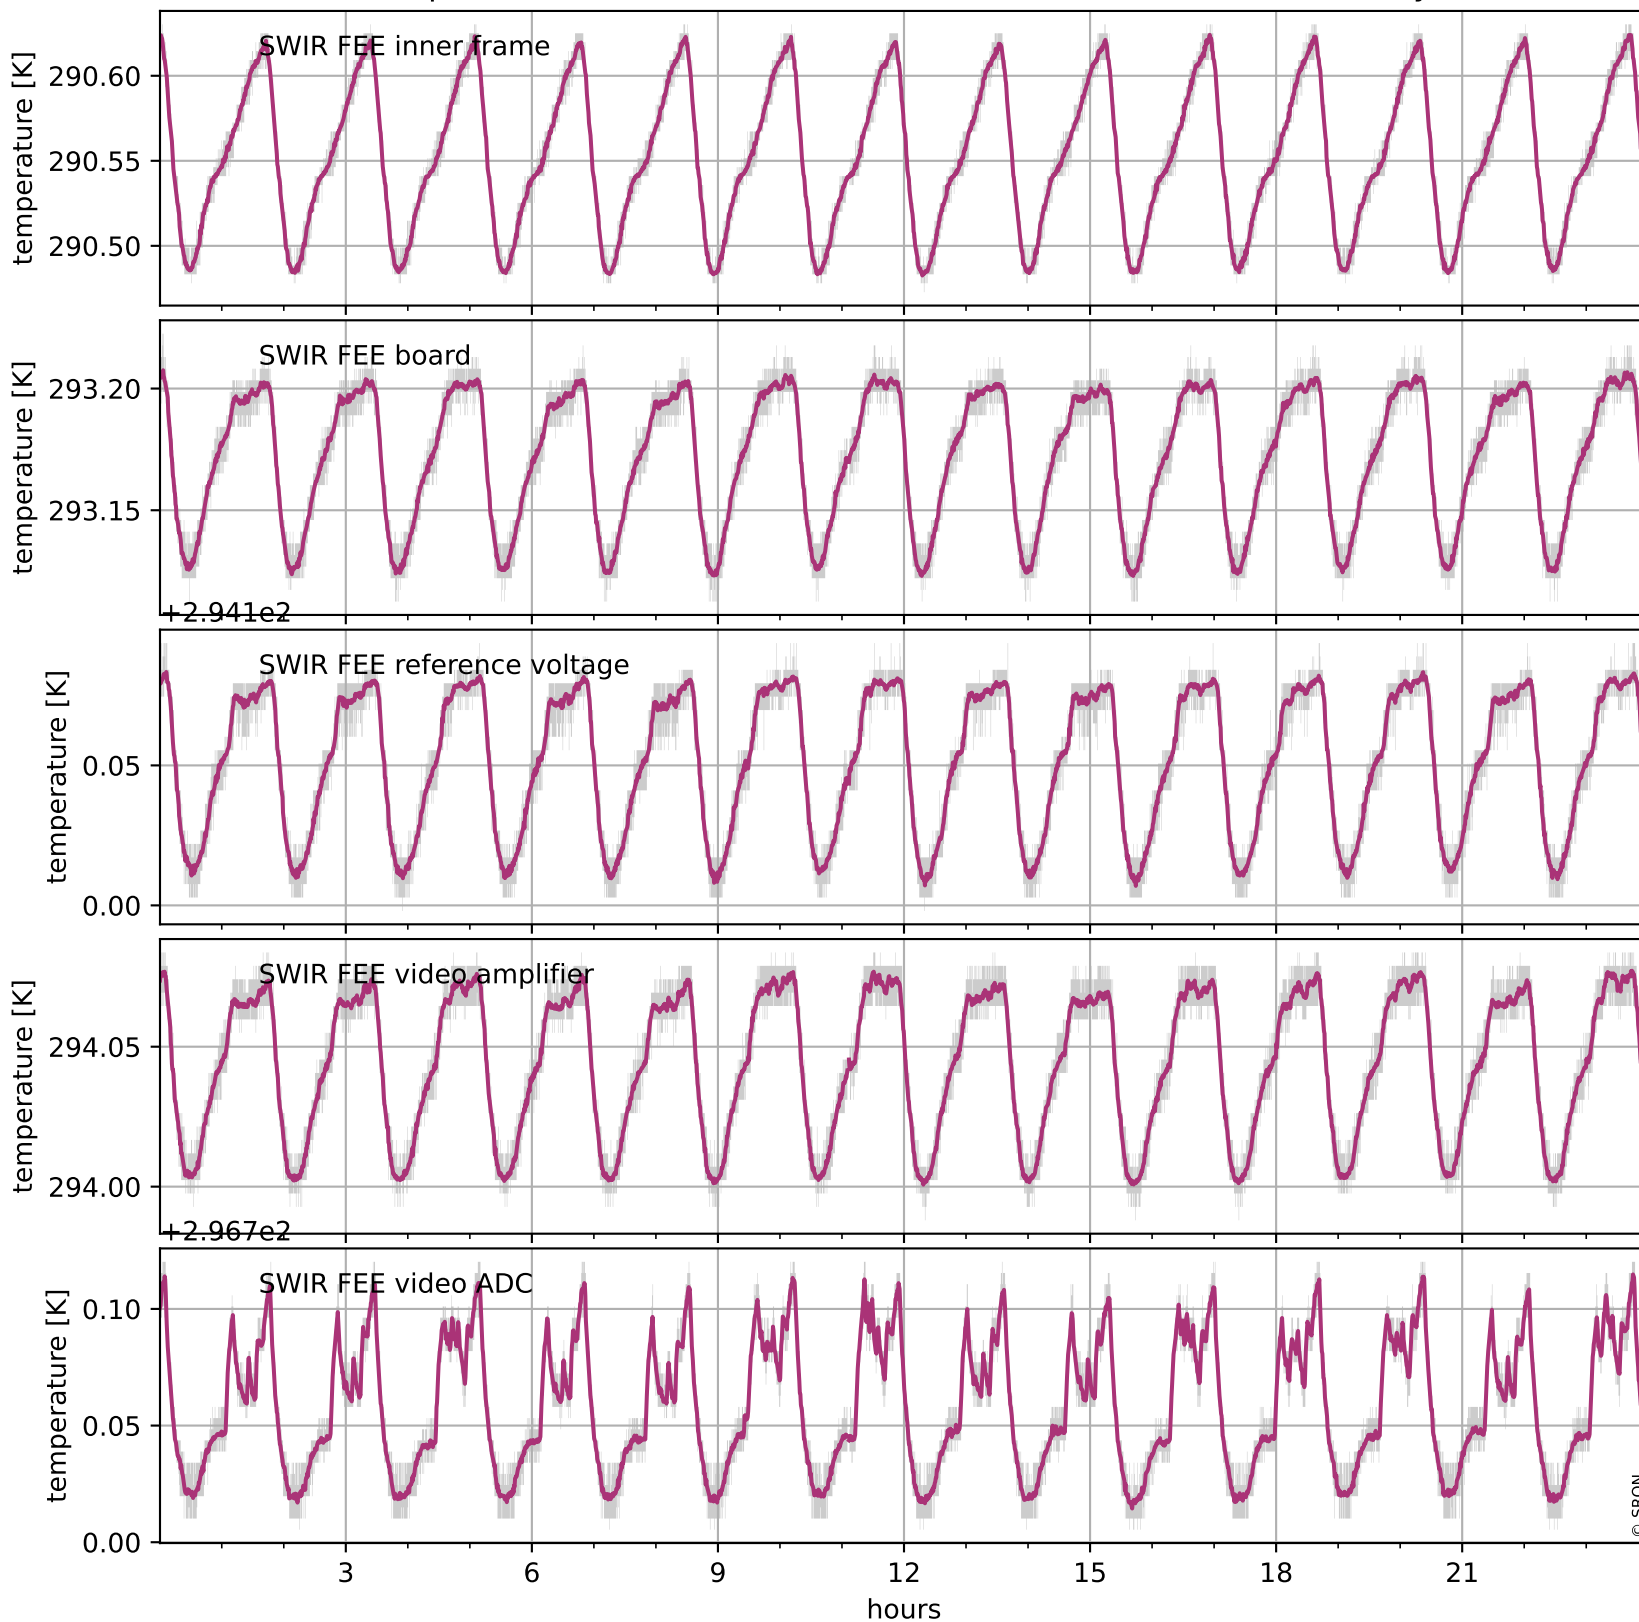

Tropomi SWIR housekeeping data

orbits: [32499, 32512]
coverage: 2024-01-21 / 2024-01-22
created: 2024-01-22T05:21:05Z

Temperature of sensors relevant for SWIR (one day)

Tropomi SWIR housekeeping data

orbits: [32028, 32512]
coverage: 2023-12-18 / 2024-01-22
created: 2024-01-22T05:21:05Z

Temperature of sensors relevant for SWIR (five weeks)

Tropomi SWIR housekeeping data

orbits: [32499, 32512]
coverage: 2024-01-21 / 2024-01-22
created: 2024-01-22T05:21:05Z

Current and duty cycle of 3 heaters relevant for SWIR (one day)

Tropomi SWIR housekeeping data

orbits: [32028, 32512]
coverage: 2023-12-18 / 2024-01-22
created: 2024-01-22T05:21:06Z

Current and duty cycle of 3 heaters relevant for SWIR (five weeks)

Tropomi SWIR housekeeping data

orbits: [32499, 32512]
coverage: 2024-01-21 / 2024-01-22
created: 2024-01-22T05:21:06Z

Temperature of sensors at the SWIR front-end electronics (one day)

Tropomi SWIR housekeeping data

orbits: [32028, 32512]
coverage: 2023-12-18 / 2024-01-22
created: 2024-01-22T05:21:07Z