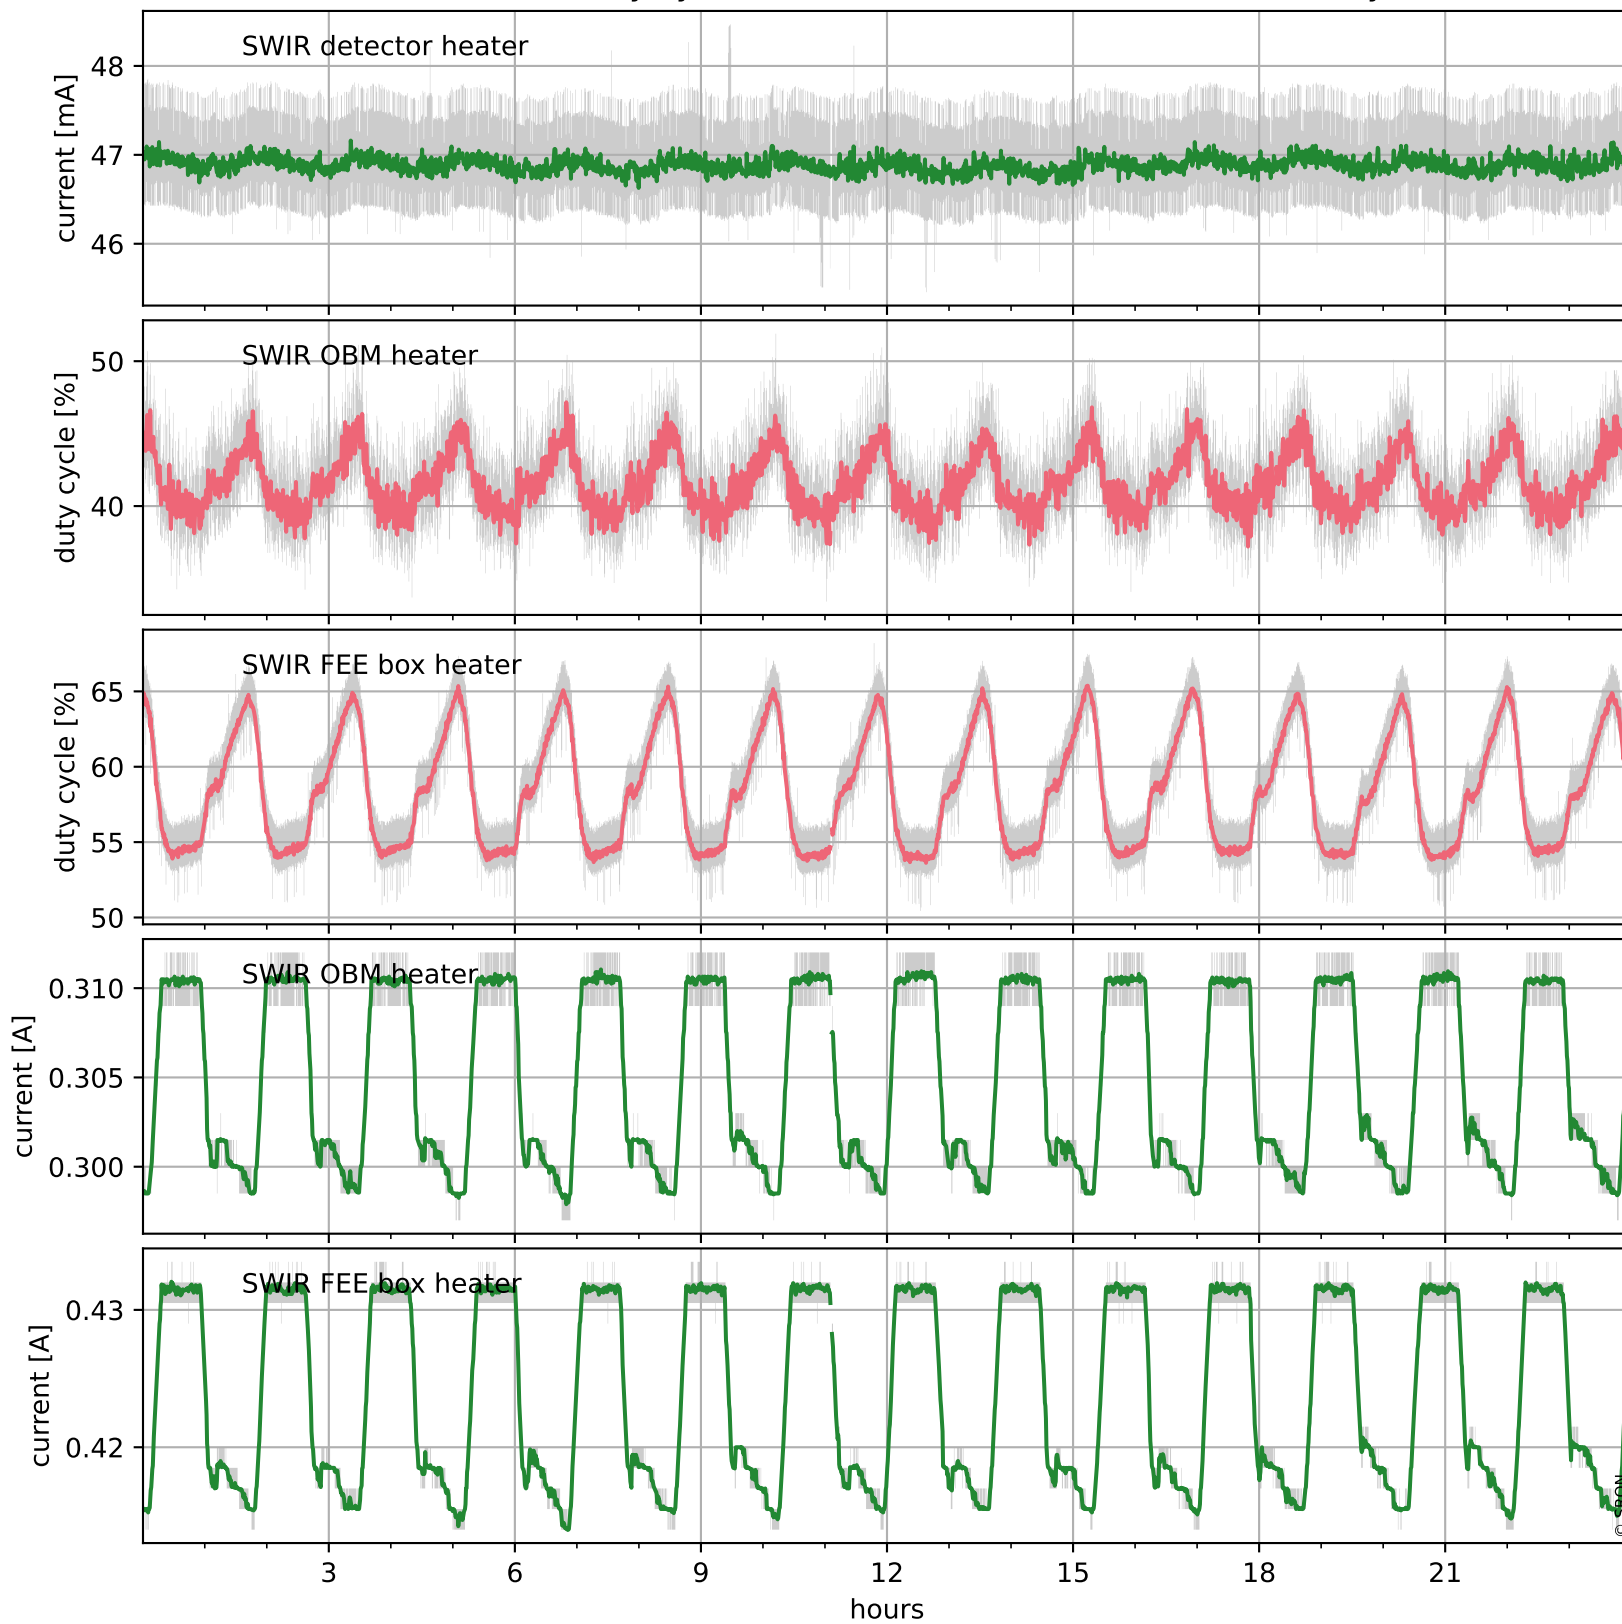

Tropomi SWIR housekeeping data

orbits: [32499, 32512]
coverage: 2024-01-21 / 2024-01-22
created: 2024-01-22T05:21:05Z

Temperature of sensors relevant for SWIR (one day)

Tropomi SWIR housekeeping data

orbits: [32028, 32512]
coverage: 2023-12-18 / 2024-01-22
created: 2024-01-22T05:21:05Z

Temperature of sensors relevant for SWIR (five weeks)

Tropomi SWIR housekeeping data

orbits: [32499, 32512]
coverage: 2024-01-21 / 2024-01-22
created: 2024-01-22T05:21:05Z

Current and duty cycle of 3 heaters relevant for SWIR (one day)

Tropomi SWIR housekeeping data

orbits: [32028, 32512]
coverage: 2023-12-18 / 2024-01-22
created: 2024-01-22T05:21:06Z

Current and duty cycle of 3 heaters relevant for SWIR (five weeks)

Tropomi SWIR housekeeping data

orbits: [32499, 32512]
coverage: 2024-01-21 / 2024-01-22
created: 2024-01-22T05:21:06Z

Temperature of sensors at the SWIR front-end electronics (one day)

Tropomi SWIR housekeeping data

orbits: [32028, 32512]
coverage: 2023-12-18 / 2024-01-22
created: 2024-01-22T05:21:07Z