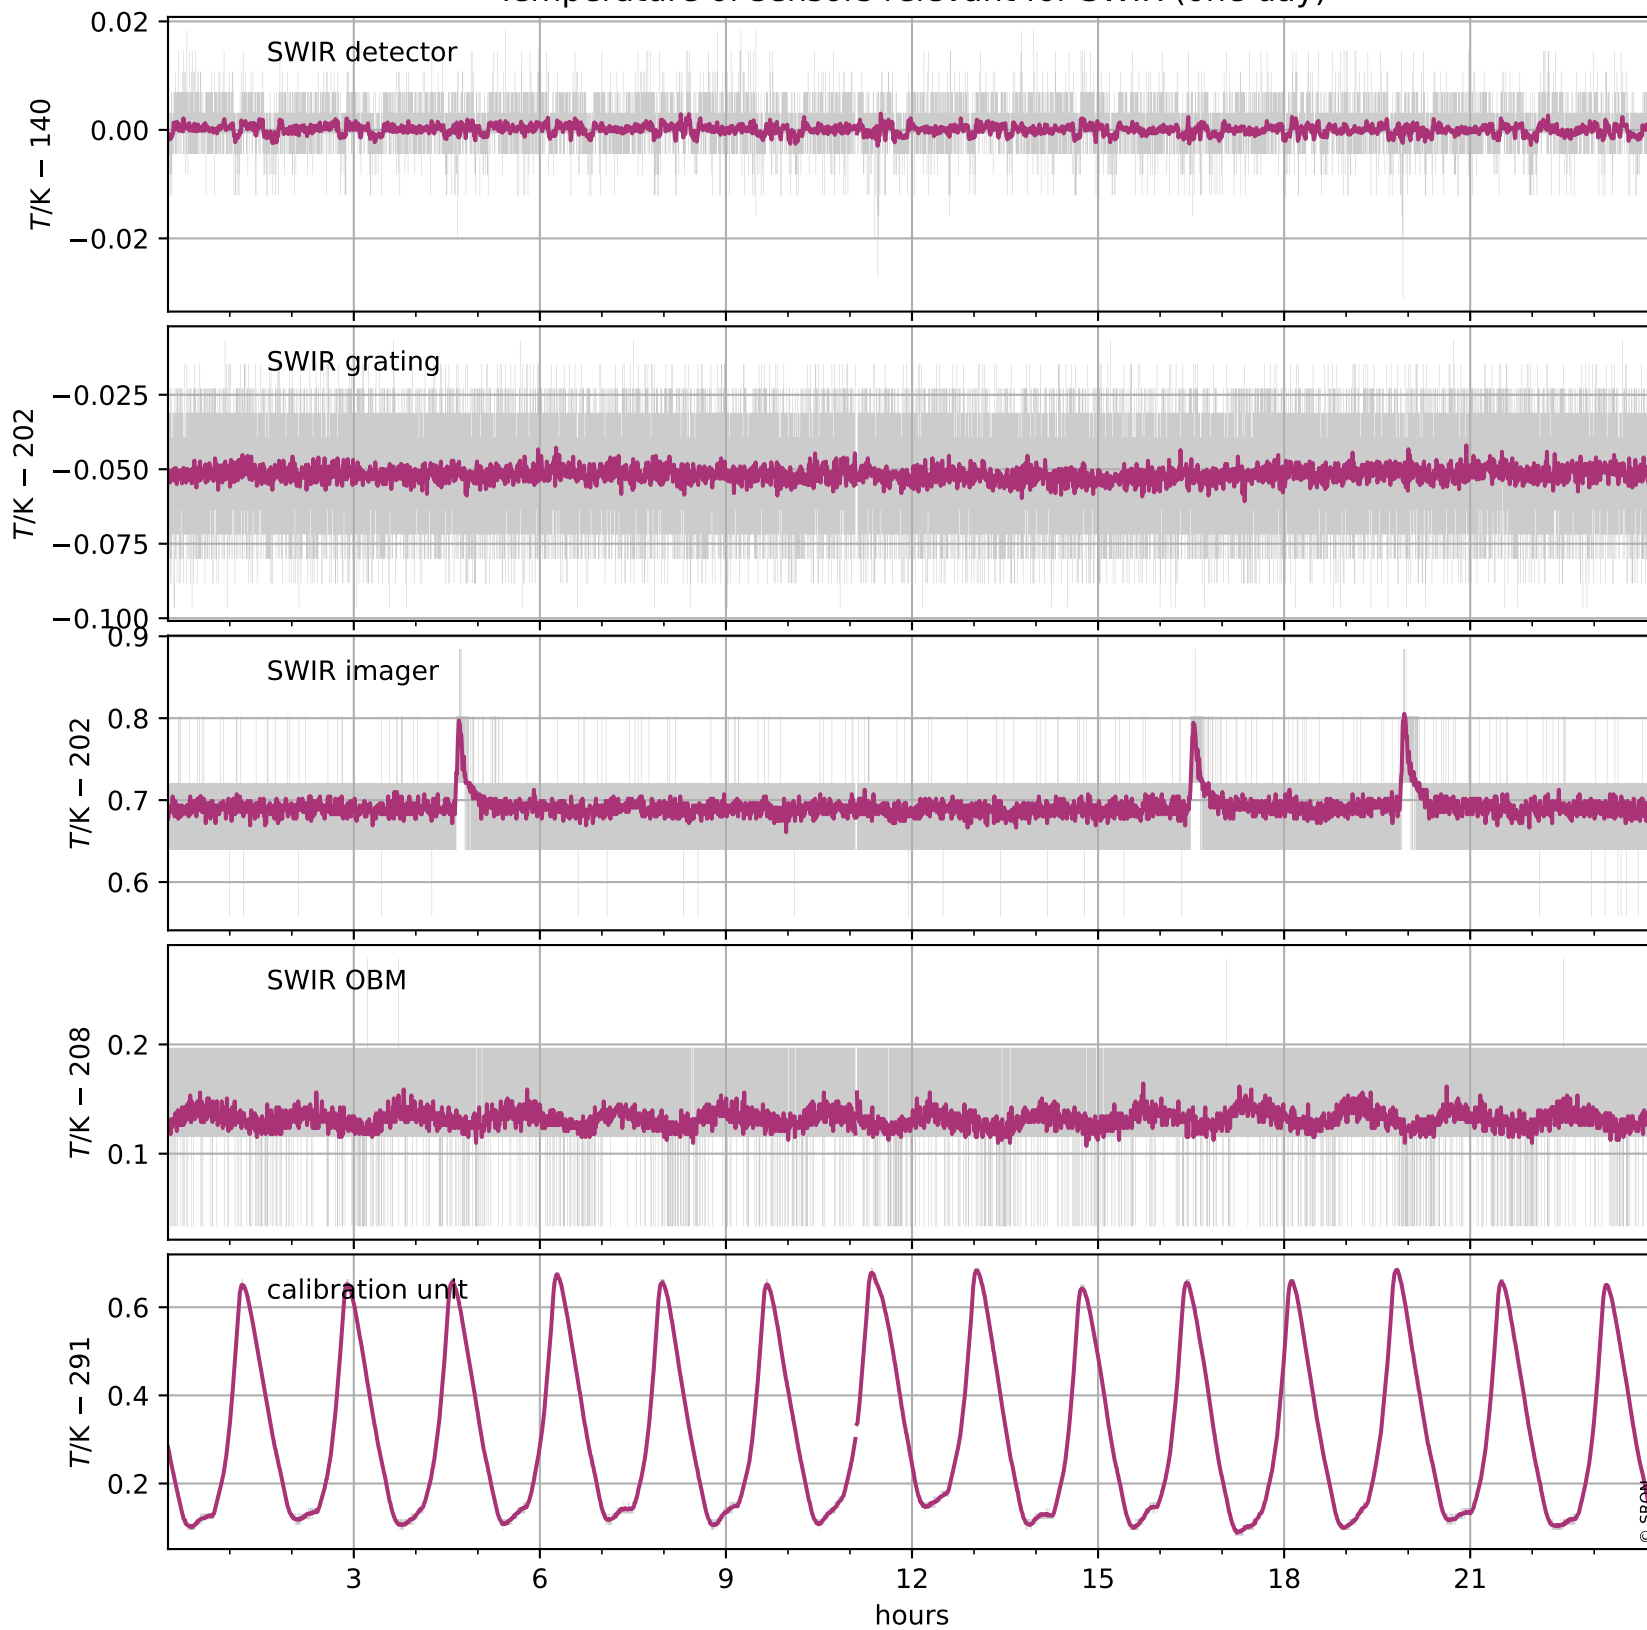

Tropomi SWIR housekeeping data

orbits: [32499, 32512]
coverage: 2024-01-21 / 2024-01-22
created: 2024-01-22T05:21:05Z

Temperature of sensors relevant for SWIR (one day)

Tropomi SWIR housekeeping data

orbits: [32028, 32512]
coverage: 2023-12-18 / 2024-01-22
created: 2024-01-22T05:21:05Z

Temperature of sensors relevant for SWIR (five weeks)

Tropomi SWIR housekeeping data

orbits: [32499, 32512]
coverage: 2024-01-21 / 2024-01-22
created: 2024-01-22T05:21:05Z

Current and duty cycle of 3 heaters relevant for SWIR (one day)

Tropomi SWIR housekeeping data

orbits: [32028, 32512]
coverage: 2023-12-18 / 2024-01-22
created: 2024-01-22T05:21:06Z

Current and duty cycle of 3 heaters relevant for SWIR (five weeks)

Tropomi SWIR housekeeping data

orbits: [32499, 32512]
coverage: 2024-01-21 / 2024-01-22
created: 2024-01-22T05:21:06Z

Temperature of sensors at the SWIR front-end electronics (one day)

Tropomi SWIR housekeeping data

orbits: [32028, 32512]
coverage: 2023-12-18 / 2024-01-22
created: 2024-01-22T05:21:07Z