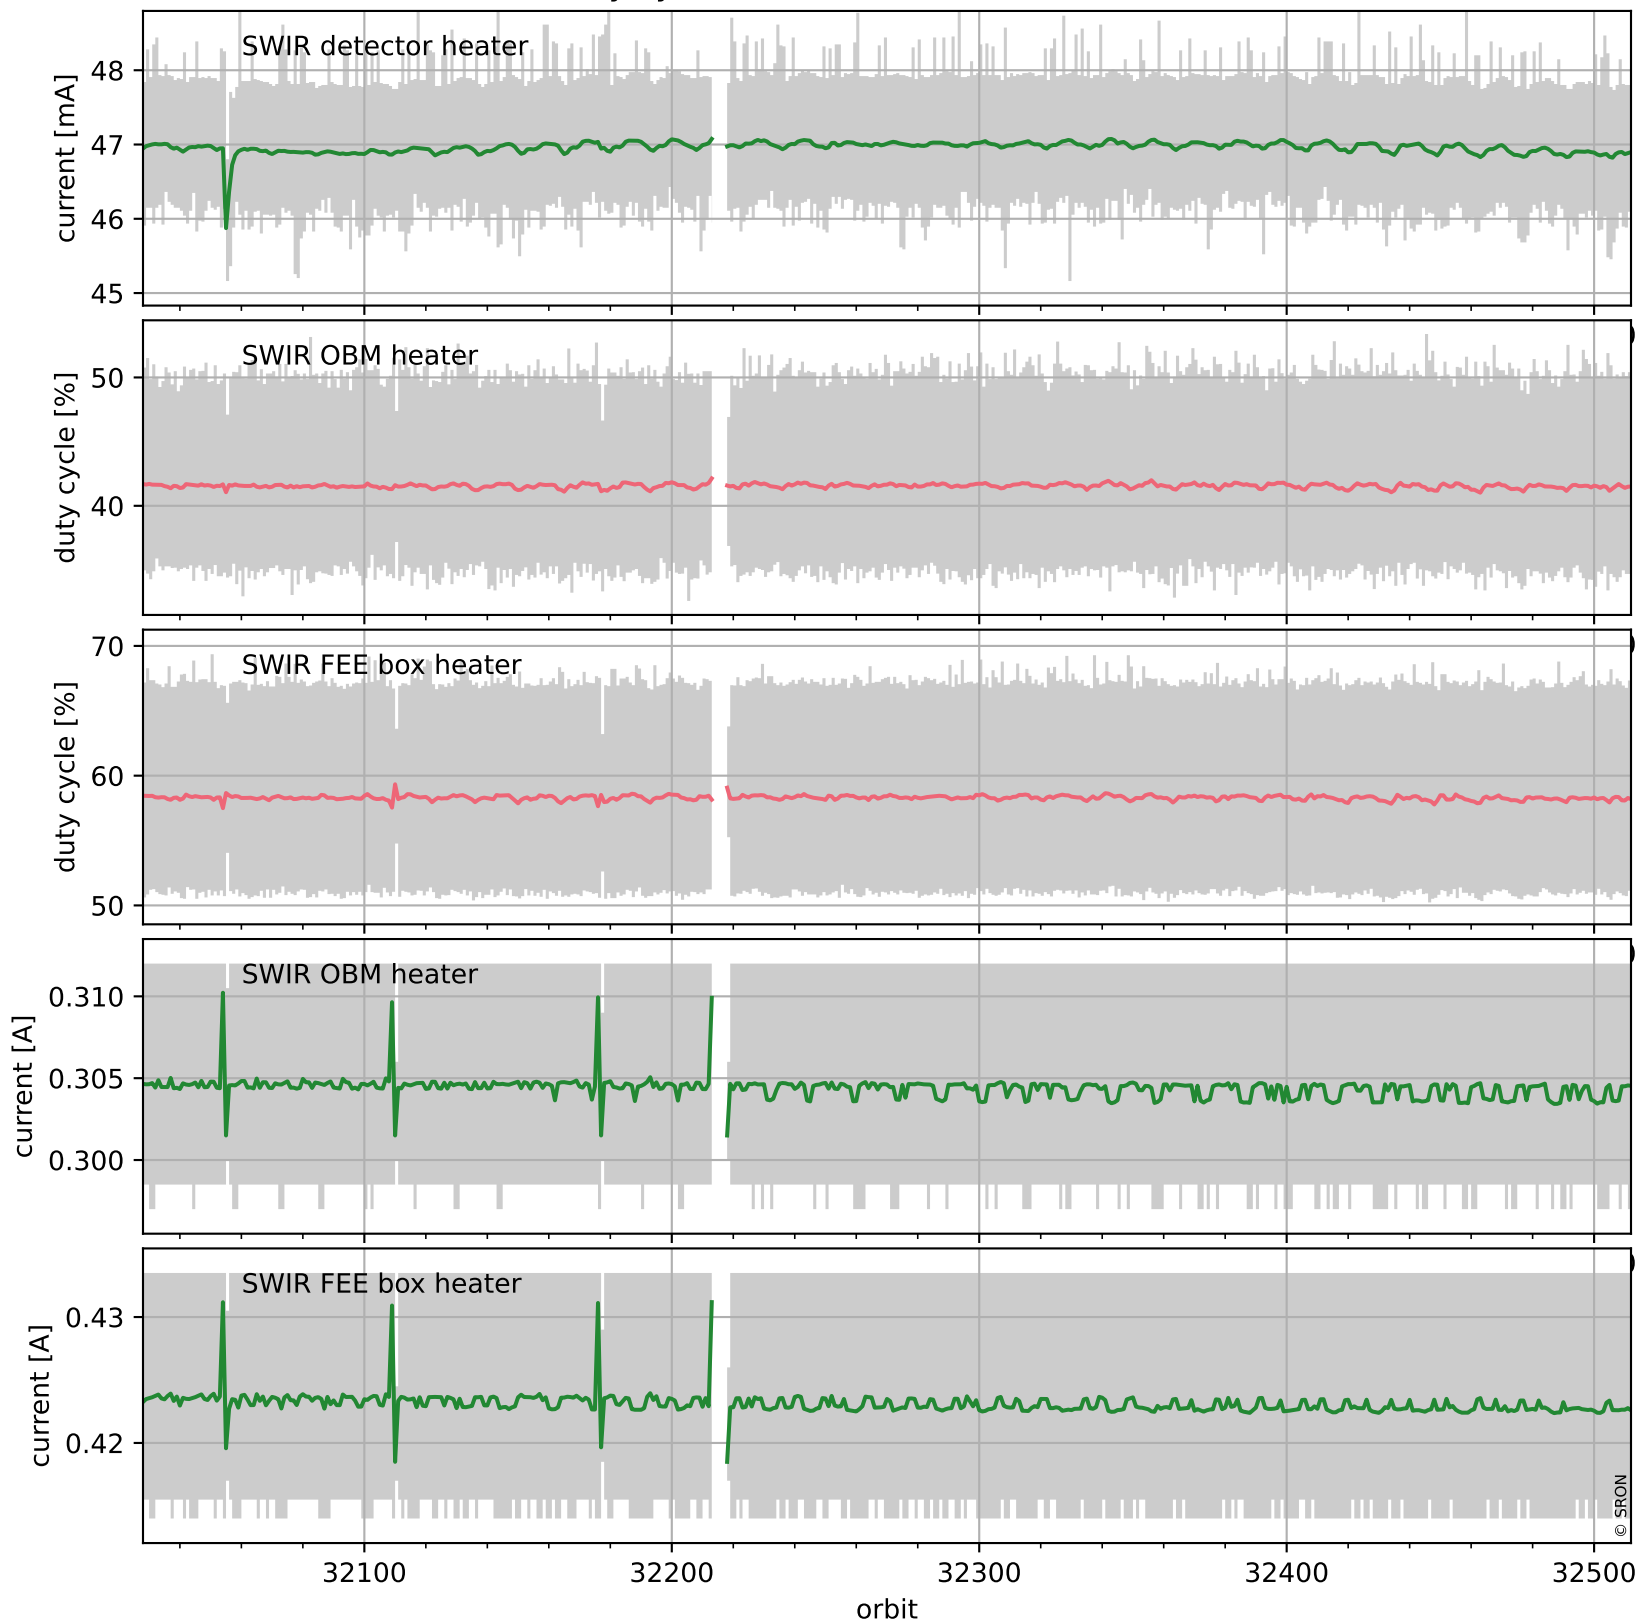

Tropomi SWIR housekeeping data

orbits: [32499, 32512]
coverage: 2024-01-21 / 2024-01-22
created: 2024-01-22T05:21:05Z

Temperature of sensors relevant for SWIR (one day)

Tropomi SWIR housekeeping data

orbits: [32028, 32512]
coverage: 2023-12-18 / 2024-01-22
created: 2024-01-22T05:21:05Z

Temperature of sensors relevant for SWIR (five weeks)

Tropomi SWIR housekeeping data

orbits: [32499, 32512]
coverage: 2024-01-21 / 2024-01-22
created: 2024-01-22T05:21:05Z

Current and duty cycle of 3 heaters relevant for SWIR (one day)

Tropomi SWIR housekeeping data

orbits: [32028, 32512]
coverage: 2023-12-18 / 2024-01-22
created: 2024-01-22T05:21:06Z

Current and duty cycle of 3 heaters relevant for SWIR (five weeks)

Tropomi SWIR housekeeping data

orbits: [32499, 32512]
coverage: 2024-01-21 / 2024-01-22
created: 2024-01-22T05:21:06Z

Temperature of sensors at the SWIR front-end electronics (one day)

Tropomi SWIR housekeeping data

orbits: [32028, 32512]
coverage: 2023-12-18 / 2024-01-22
created: 2024-01-22T05:21:07Z