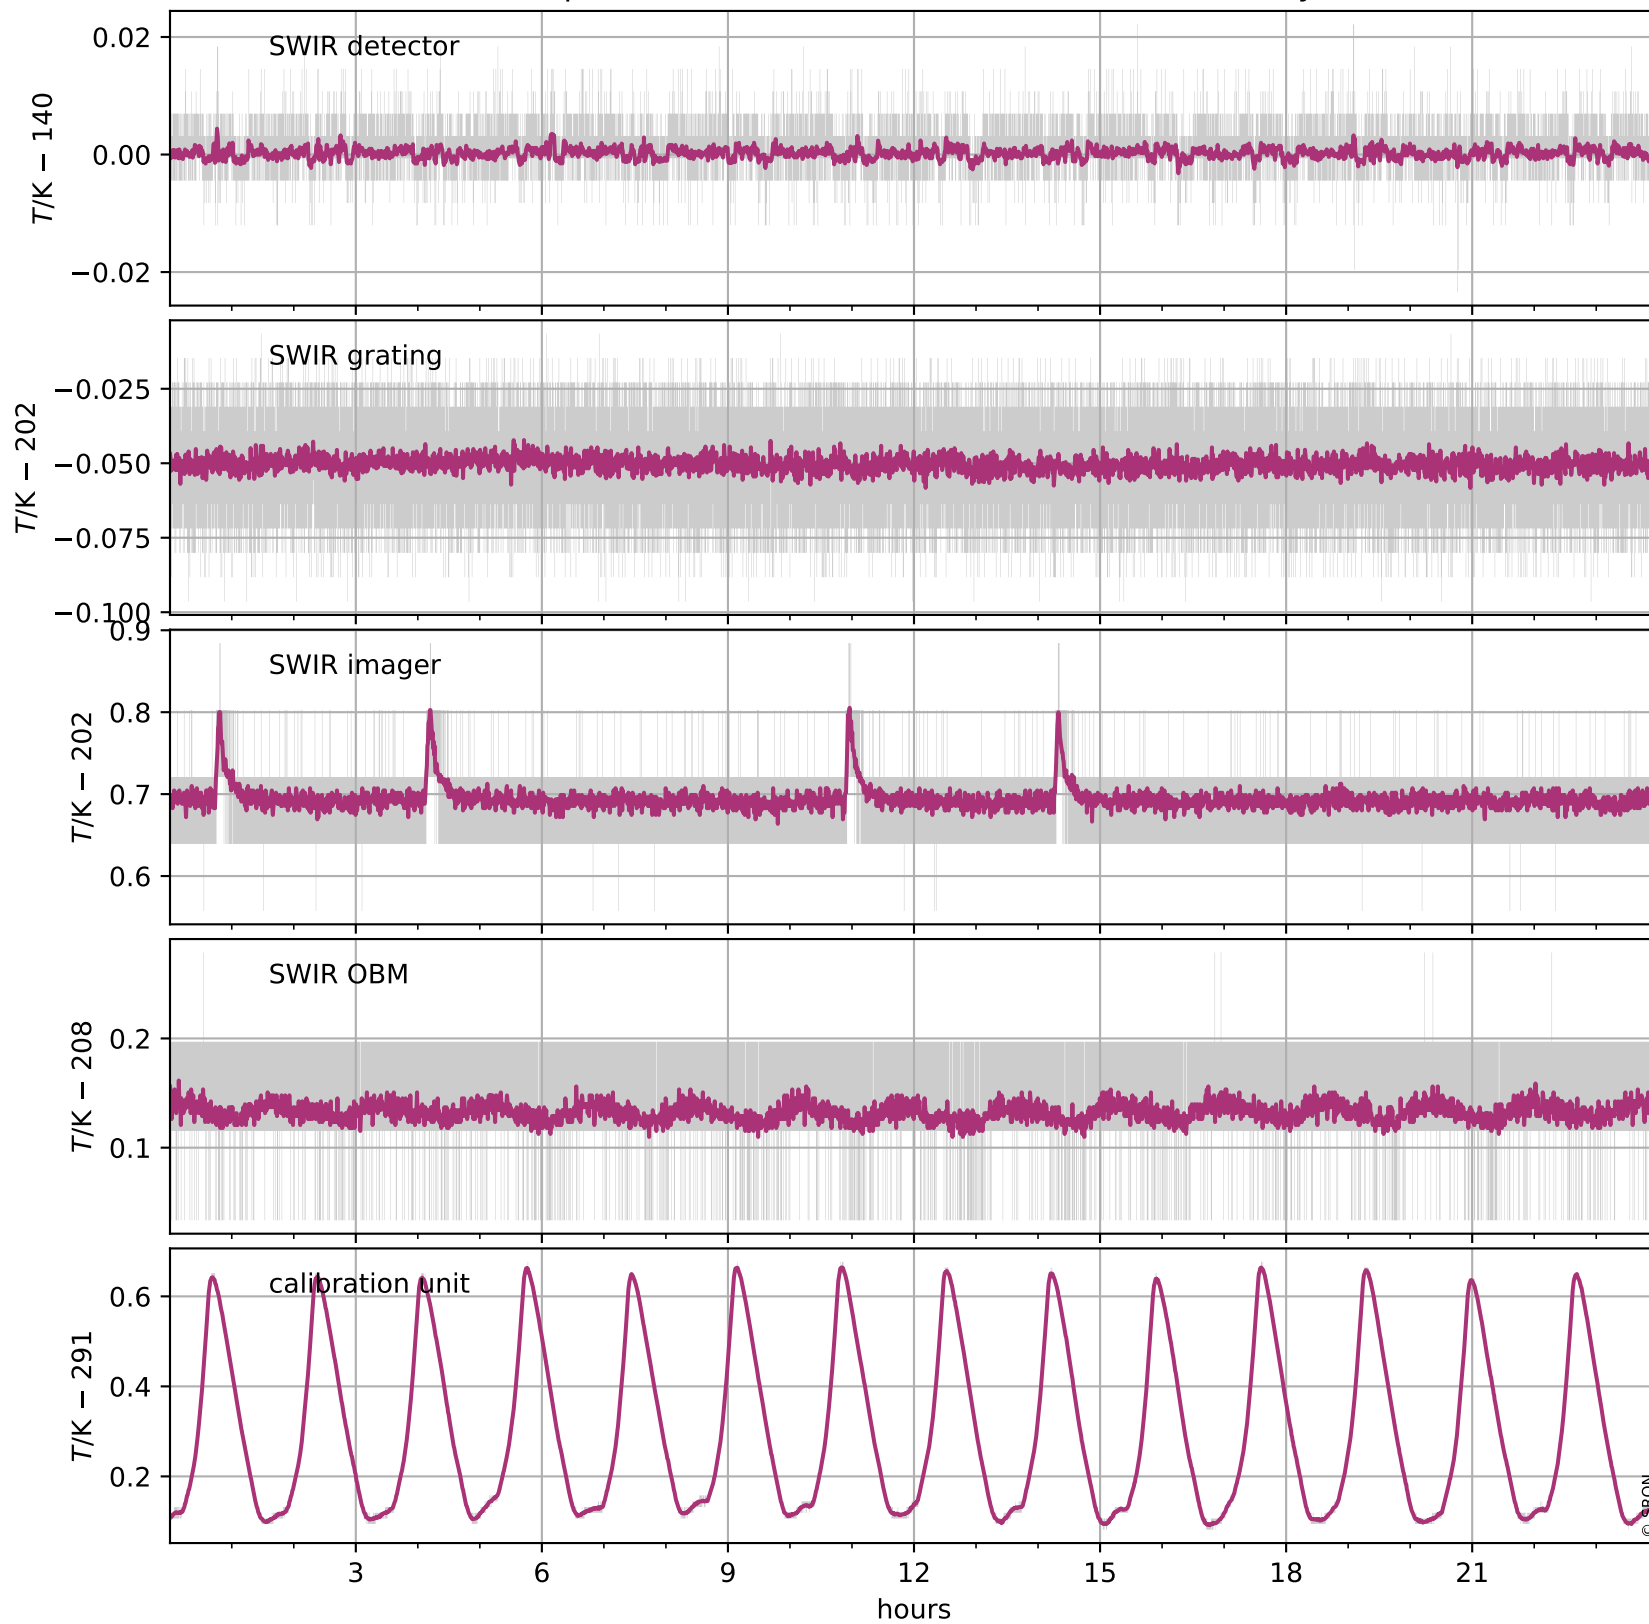

Tropomi SWIR housekeeping data

orbits: [32598, 32611]
coverage: 2024-01-28 / 2024-01-29
created: 2024-01-29T05:21:03Z

Temperature of sensors relevant for SWIR (one day)

Tropomi SWIR housekeeping data

orbits: [32127, 32611]
coverage: 2023-12-25 / 2024-01-29
created: 2024-01-29T05:21:04Z

Temperature of sensors relevant for SWIR (five weeks)

Tropomi SWIR housekeeping data

orbits: [32598, 32611]
coverage: 2024-01-28 / 2024-01-29
created: 2024-01-29T05:21:04Z

Current and duty cycle of 3 heaters relevant for SWIR (one day)

Tropomi SWIR housekeeping data

orbits: [32127, 32611]
coverage: 2023-12-25 / 2024-01-29
created: 2024-01-29T05:21:05Z

Current and duty cycle of 3 heaters relevant for SWIR (five weeks)

Tropomi SWIR housekeeping data

orbits: [32598, 32611]
coverage: 2024-01-28 / 2024-01-29
created: 2024-01-29T05:21:05Z

Temperature of sensors at the SWIR front-end electronics (one day)

Tropomi SWIR housekeeping data

orbits: [32127, 32611]
coverage: 2023-12-25 / 2024-01-29
created: 2024-01-29T05:21:05Z