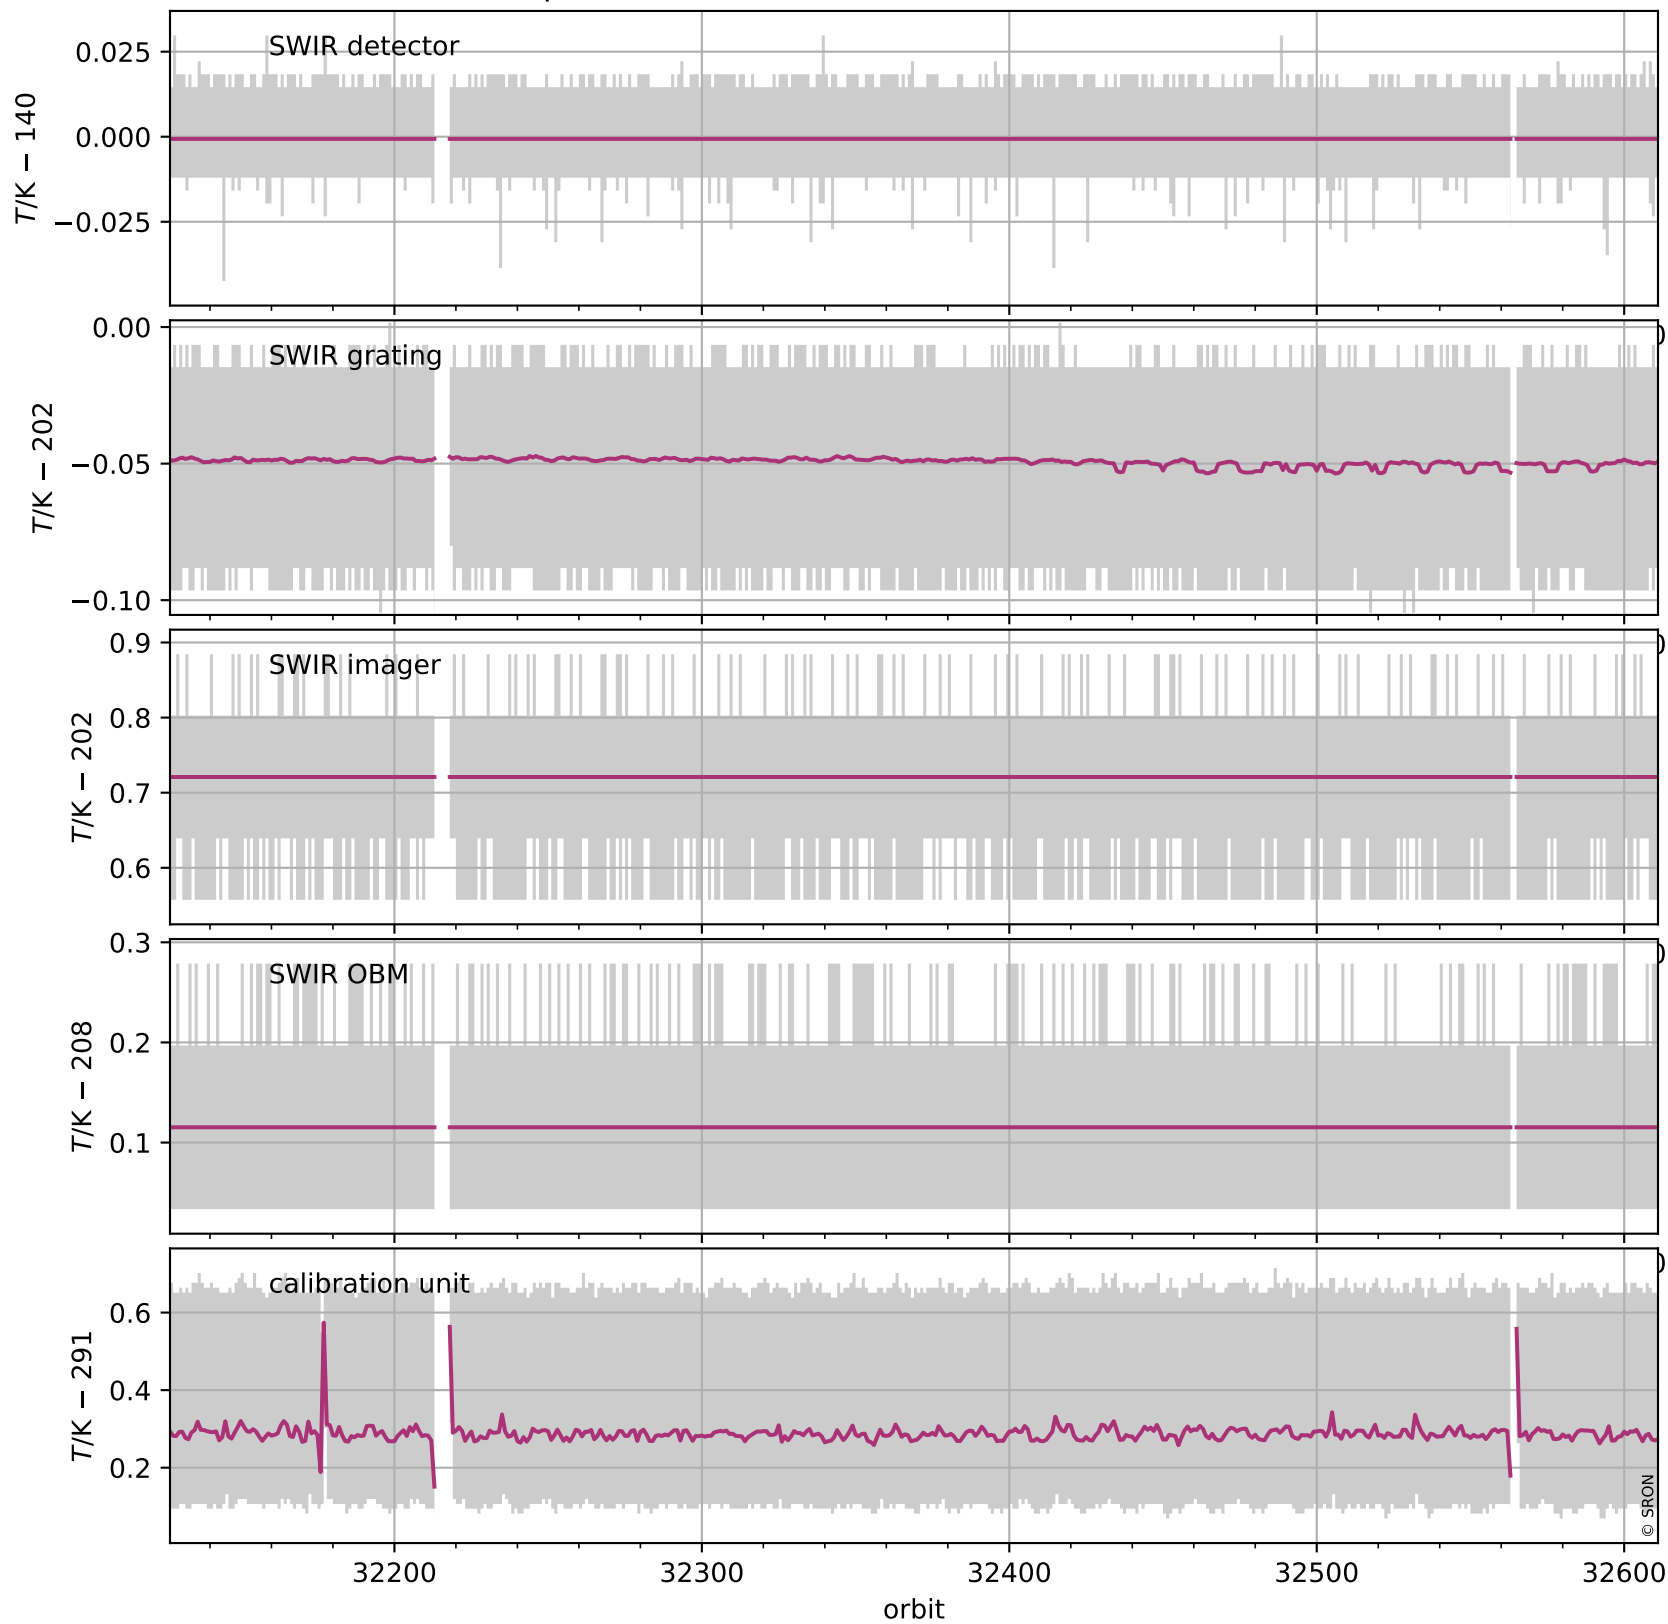

Tropomi SWIR housekeeping data

orbits: [32598, 32611]
coverage: 2024-01-28 / 2024-01-29
created: 2024-01-29T05:21:03Z

Temperature of sensors relevant for SWIR (one day)

Tropomi SWIR housekeeping data

orbits: [32127, 32611]
coverage: 2023-12-25 / 2024-01-29
created: 2024-01-29T05:21:04Z

Temperature of sensors relevant for SWIR (five weeks)

Tropomi SWIR housekeeping data

orbits: [32598, 32611]
coverage: 2024-01-28 / 2024-01-29
created: 2024-01-29T05:21:04Z

Current and duty cycle of 3 heaters relevant for SWIR (one day)

Tropomi SWIR housekeeping data

orbits: [32127, 32611]
coverage: 2023-12-25 / 2024-01-29
created: 2024-01-29T05:21:05Z

Current and duty cycle of 3 heaters relevant for SWIR (five weeks)

Tropomi SWIR housekeeping data

orbits: [32598, 32611]
coverage: 2024-01-28 / 2024-01-29
created: 2024-01-29T05:21:05Z

Temperature of sensors at the SWIR front-end electronics (one day)

Tropomi SWIR housekeeping data

orbits: [32127, 32611]
coverage: 2023-12-25 / 2024-01-29
created: 2024-01-29T05:21:05Z