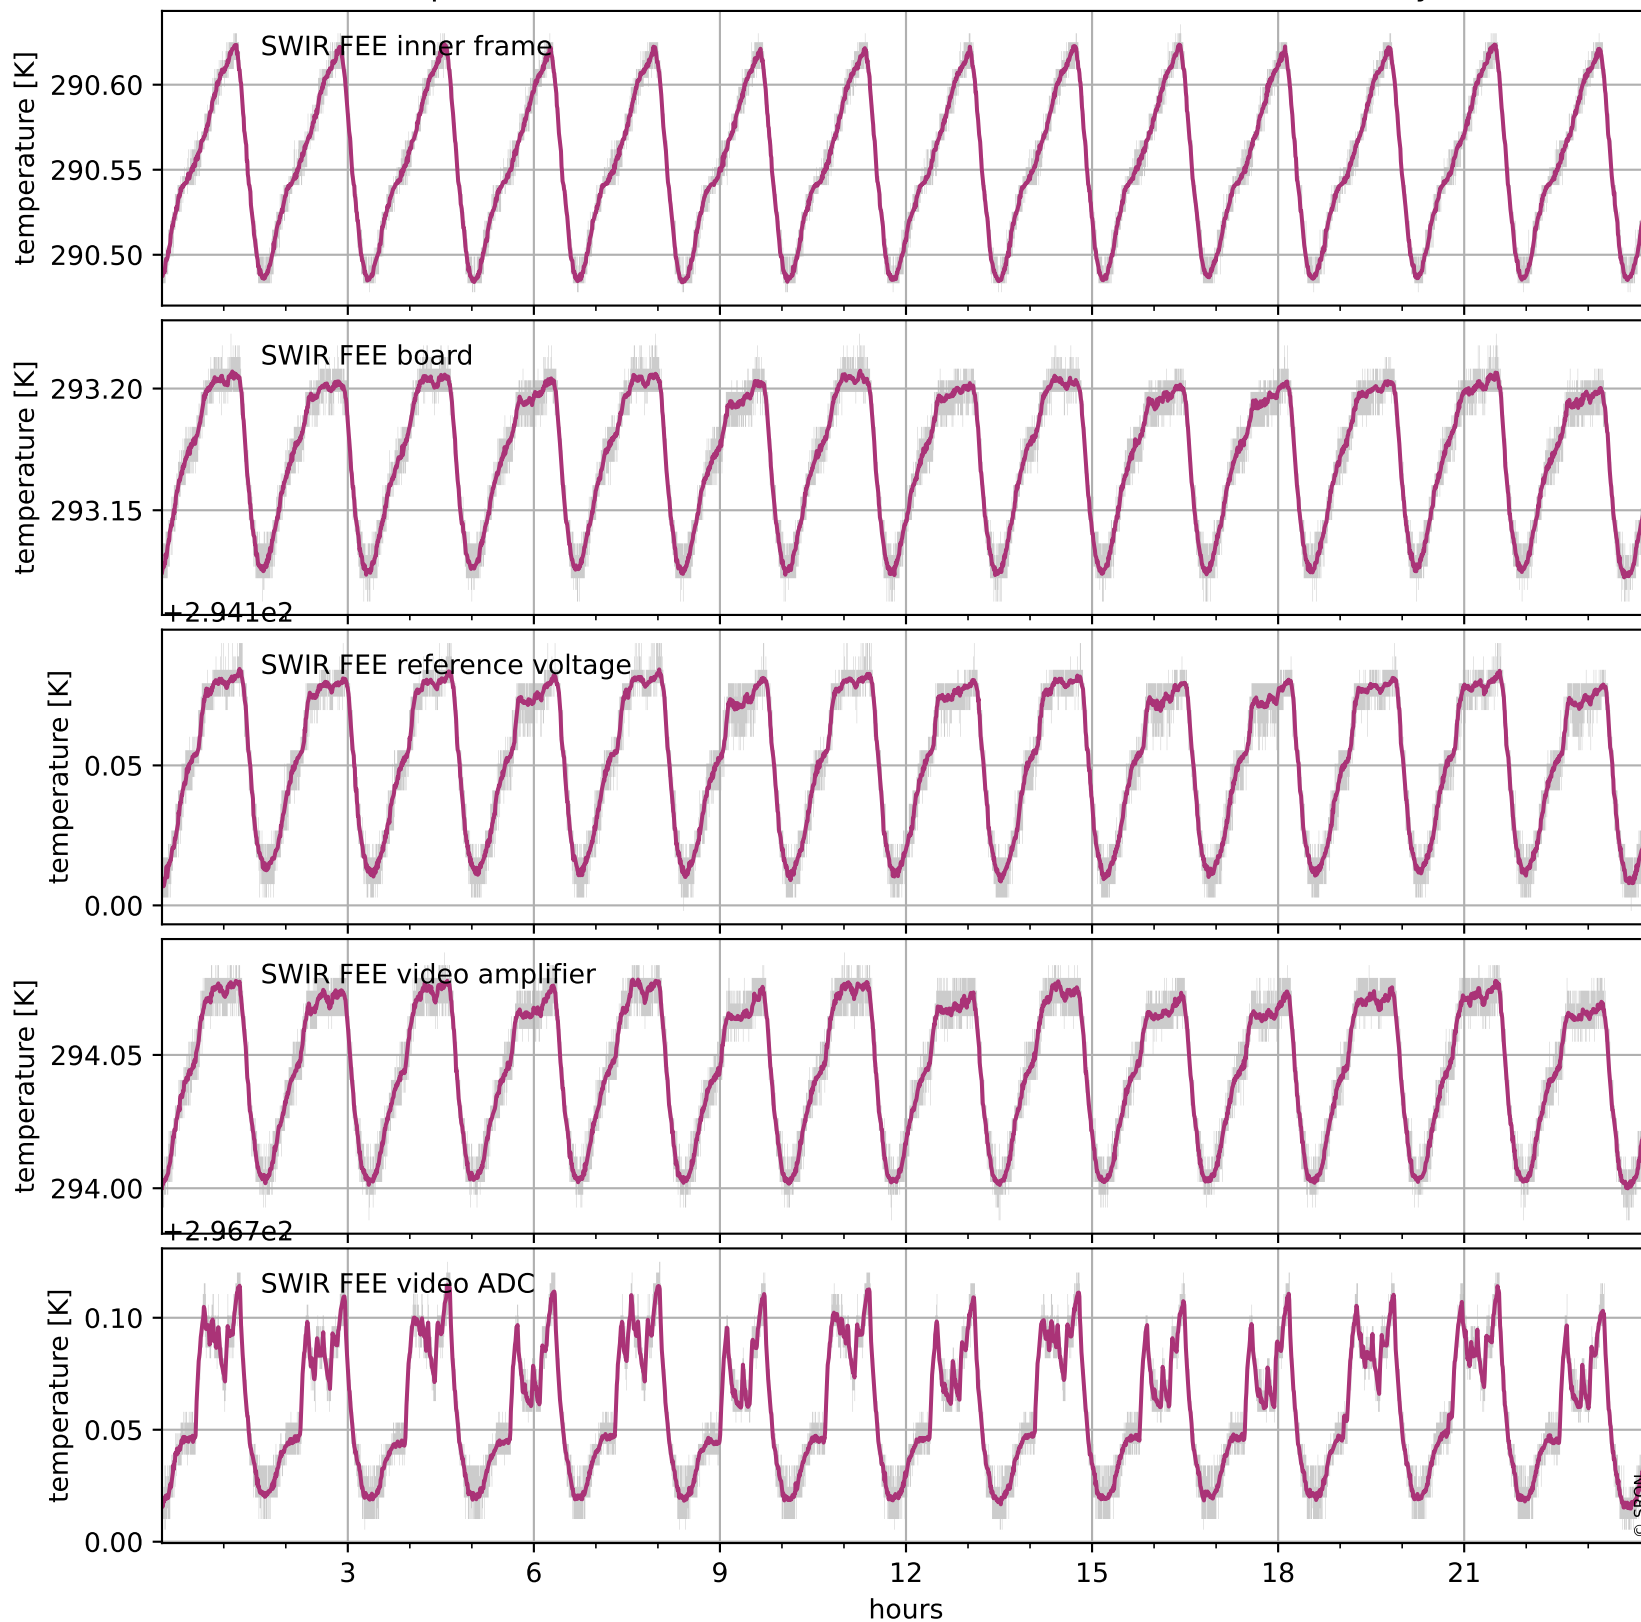

Tropomi SWIR housekeeping data

orbits: [32598, 32611]
coverage: 2024-01-28 / 2024-01-29
created: 2024-01-29T05:21:03Z

Temperature of sensors relevant for SWIR (one day)

Tropomi SWIR housekeeping data

orbits: [32127, 32611]
coverage: 2023-12-25 / 2024-01-29
created: 2024-01-29T05:21:04Z

Temperature of sensors relevant for SWIR (five weeks)

Tropomi SWIR housekeeping data

orbits: [32598, 32611]
coverage: 2024-01-28 / 2024-01-29
created: 2024-01-29T05:21:04Z

Current and duty cycle of 3 heaters relevant for SWIR (one day)

Tropomi SWIR housekeeping data

orbits: [32127, 32611]
coverage: 2023-12-25 / 2024-01-29
created: 2024-01-29T05:21:05Z

Current and duty cycle of 3 heaters relevant for SWIR (five weeks)

Tropomi SWIR housekeeping data

orbits: [32598, 32611]
coverage: 2024-01-28 / 2024-01-29
created: 2024-01-29T05:21:05Z

Temperature of sensors at the SWIR front-end electronics (one day)

Tropomi SWIR housekeeping data

orbits: [32127, 32611]
coverage: 2023-12-25 / 2024-01-29
created: 2024-01-29T05:21:05Z