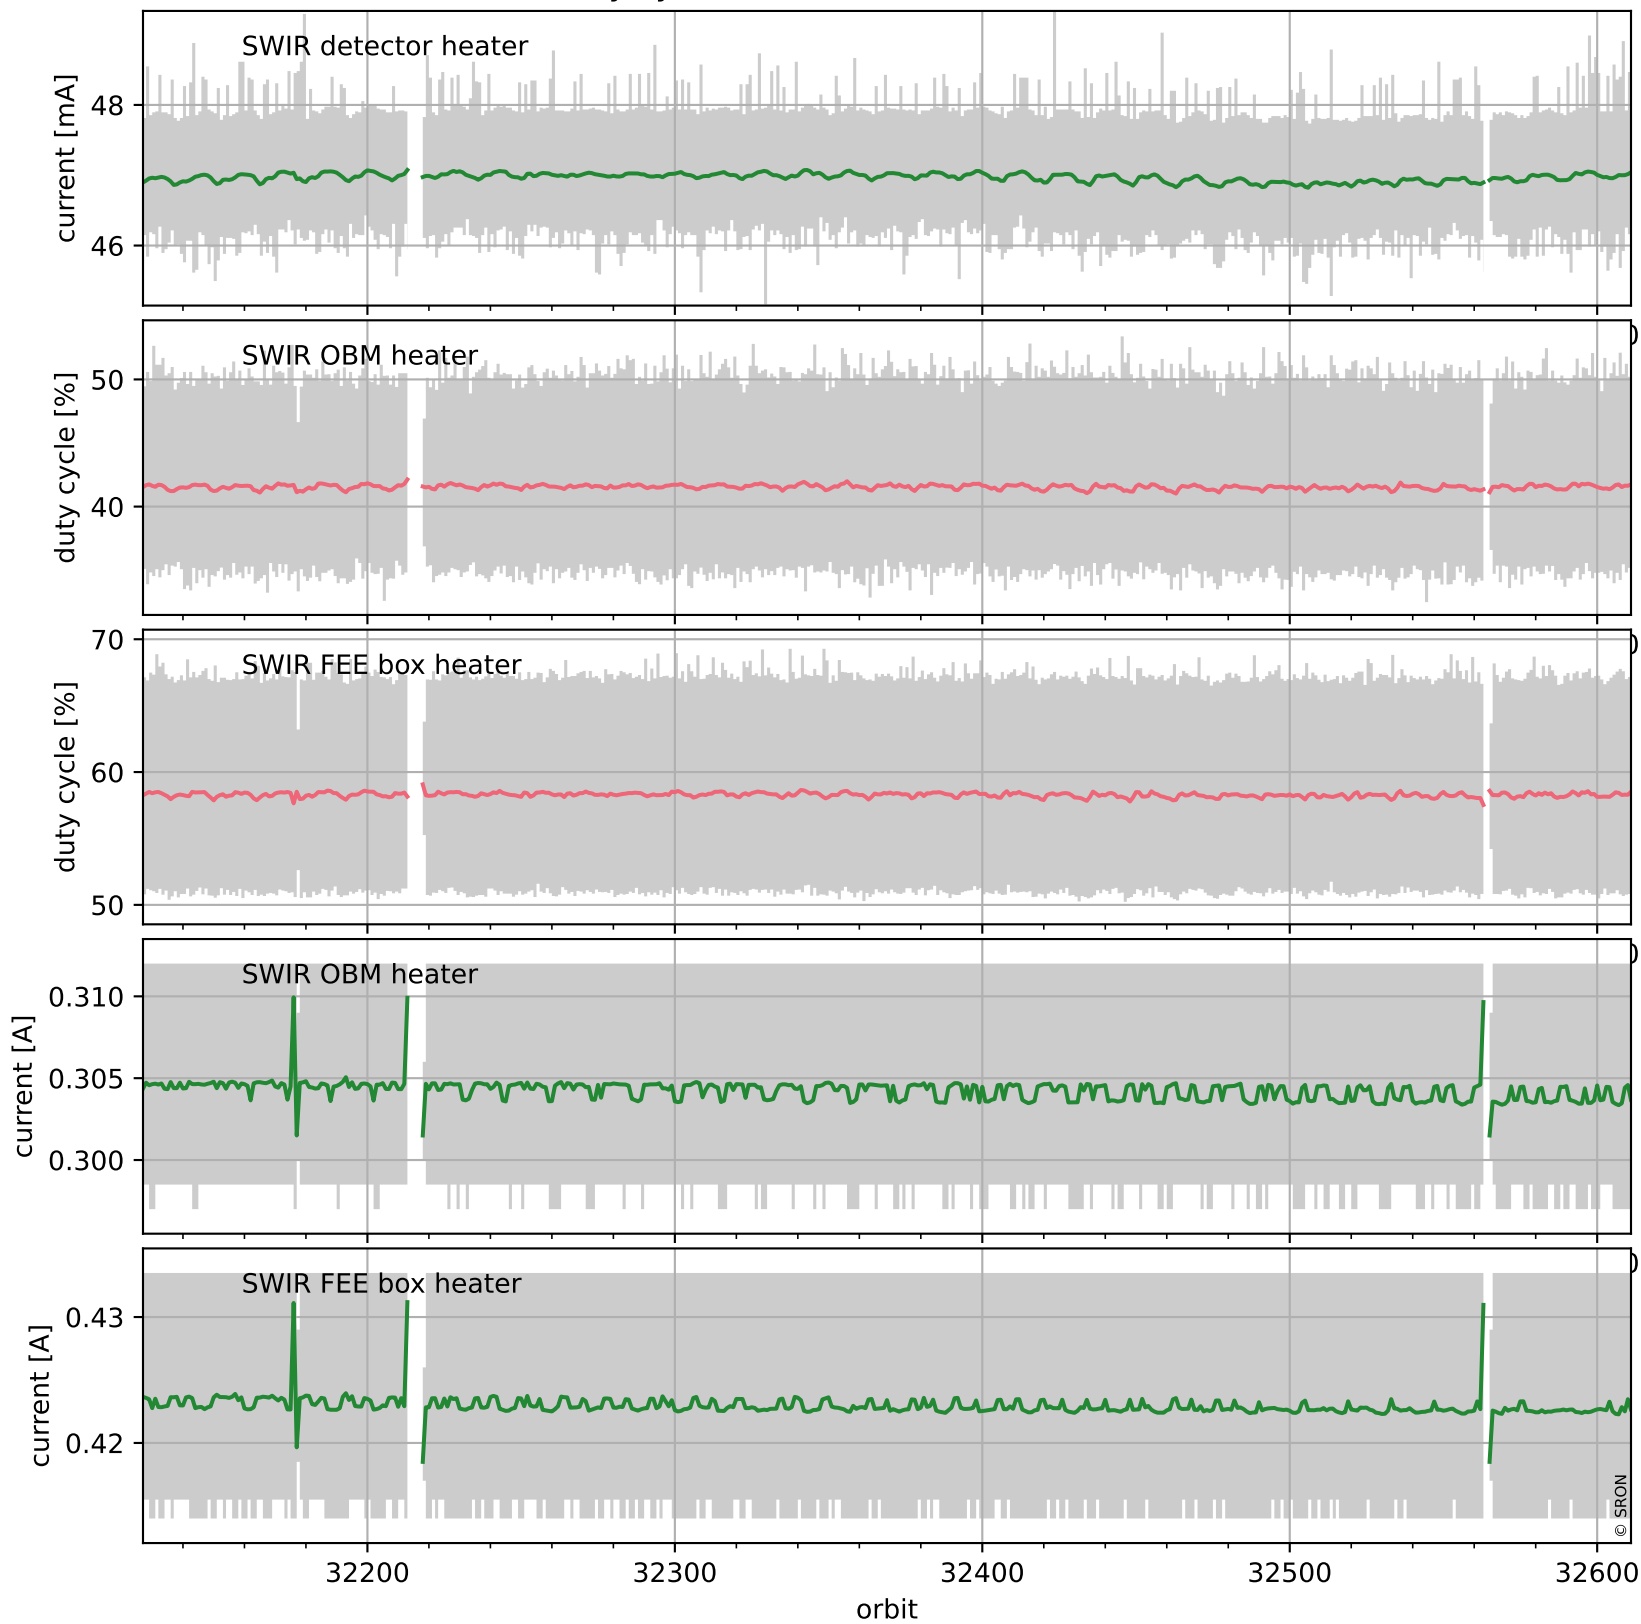

Tropomi SWIR housekeeping data

orbits: [32598, 32611]
coverage: 2024-01-28 / 2024-01-29
created: 2024-01-29T05:21:03Z

Temperature of sensors relevant for SWIR (one day)

Tropomi SWIR housekeeping data

orbits: [32127, 32611]
coverage: 2023-12-25 / 2024-01-29
created: 2024-01-29T05:21:04Z

Temperature of sensors relevant for SWIR (five weeks)

Tropomi SWIR housekeeping data

orbits: [32598, 32611]
coverage: 2024-01-28 / 2024-01-29
created: 2024-01-29T05:21:04Z

Current and duty cycle of 3 heaters relevant for SWIR (one day)

Tropomi SWIR housekeeping data

orbits: [32127, 32611]
coverage: 2023-12-25 / 2024-01-29
created: 2024-01-29T05:21:05Z

Current and duty cycle of 3 heaters relevant for SWIR (five weeks)

Tropomi SWIR housekeeping data

orbits: [32598, 32611]
coverage: 2024-01-28 / 2024-01-29
created: 2024-01-29T05:21:05Z

Temperature of sensors at the SWIR front-end electronics (one day)

Tropomi SWIR housekeeping data

orbits: [32127, 32611]
coverage: 2023-12-25 / 2024-01-29
created: 2024-01-29T05:21:05Z