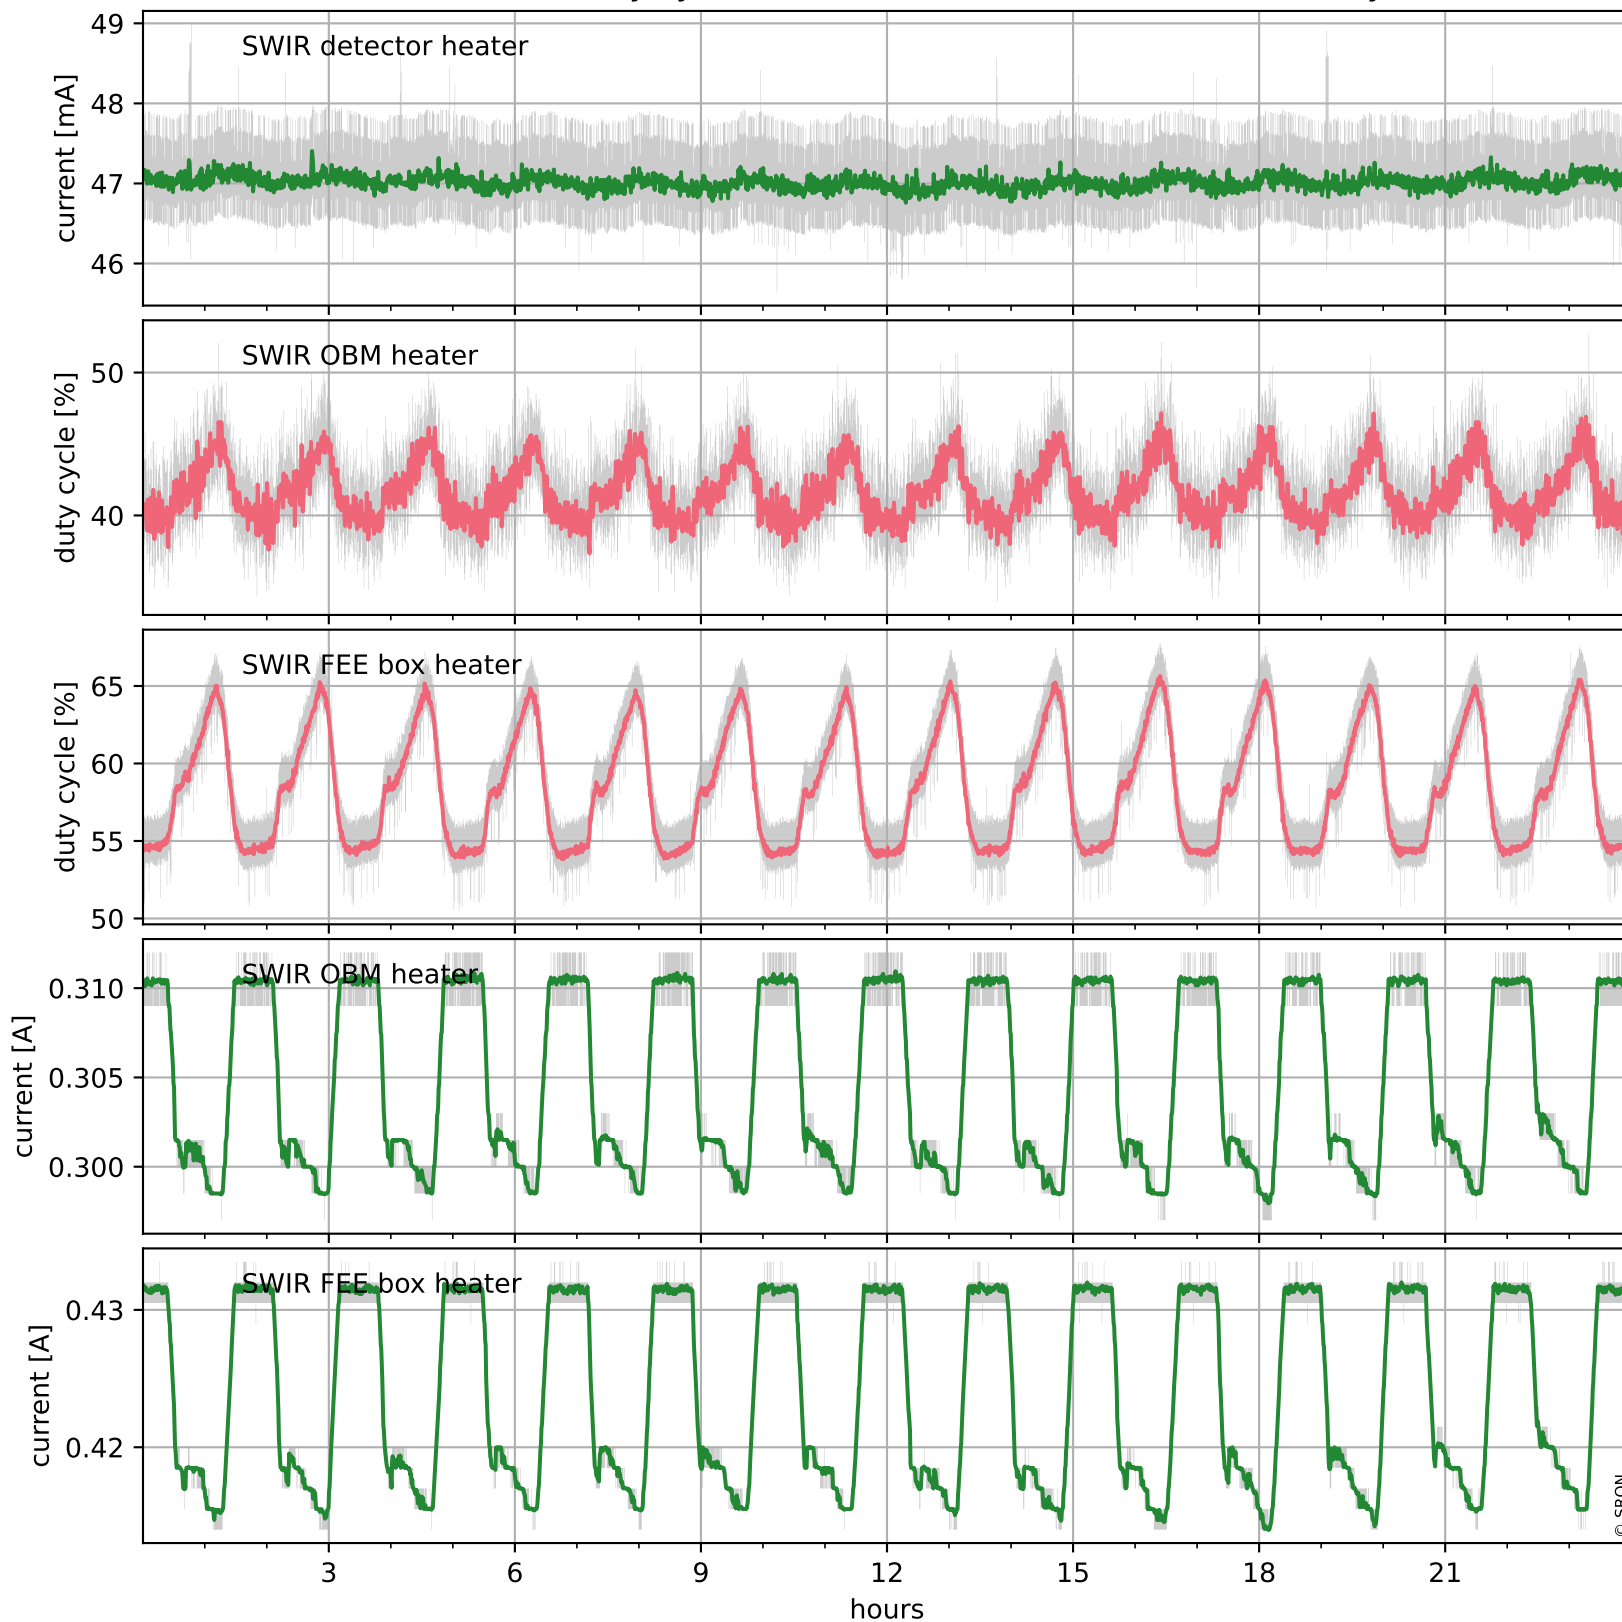

Tropomi SWIR housekeeping data

orbits: [32598, 32611]
coverage: 2024-01-28 / 2024-01-29
created: 2024-01-29T05:21:03Z

Temperature of sensors relevant for SWIR (one day)

Tropomi SWIR housekeeping data

orbits: [32127, 32611]
coverage: 2023-12-25 / 2024-01-29
created: 2024-01-29T05:21:04Z

Temperature of sensors relevant for SWIR (five weeks)

Tropomi SWIR housekeeping data

orbits: [32598, 32611]
coverage: 2024-01-28 / 2024-01-29
created: 2024-01-29T05:21:04Z

Current and duty cycle of 3 heaters relevant for SWIR (one day)

Tropomi SWIR housekeeping data

orbits: [32127, 32611]
coverage: 2023-12-25 / 2024-01-29
created: 2024-01-29T05:21:05Z

Current and duty cycle of 3 heaters relevant for SWIR (five weeks)

Tropomi SWIR housekeeping data

orbits: [32598, 32611]
coverage: 2024-01-28 / 2024-01-29
created: 2024-01-29T05:21:05Z

Temperature of sensors at the SWIR front-end electronics (one day)

Tropomi SWIR housekeeping data

orbits: [32127, 32611]
coverage: 2023-12-25 / 2024-01-29
created: 2024-01-29T05:21:05Z