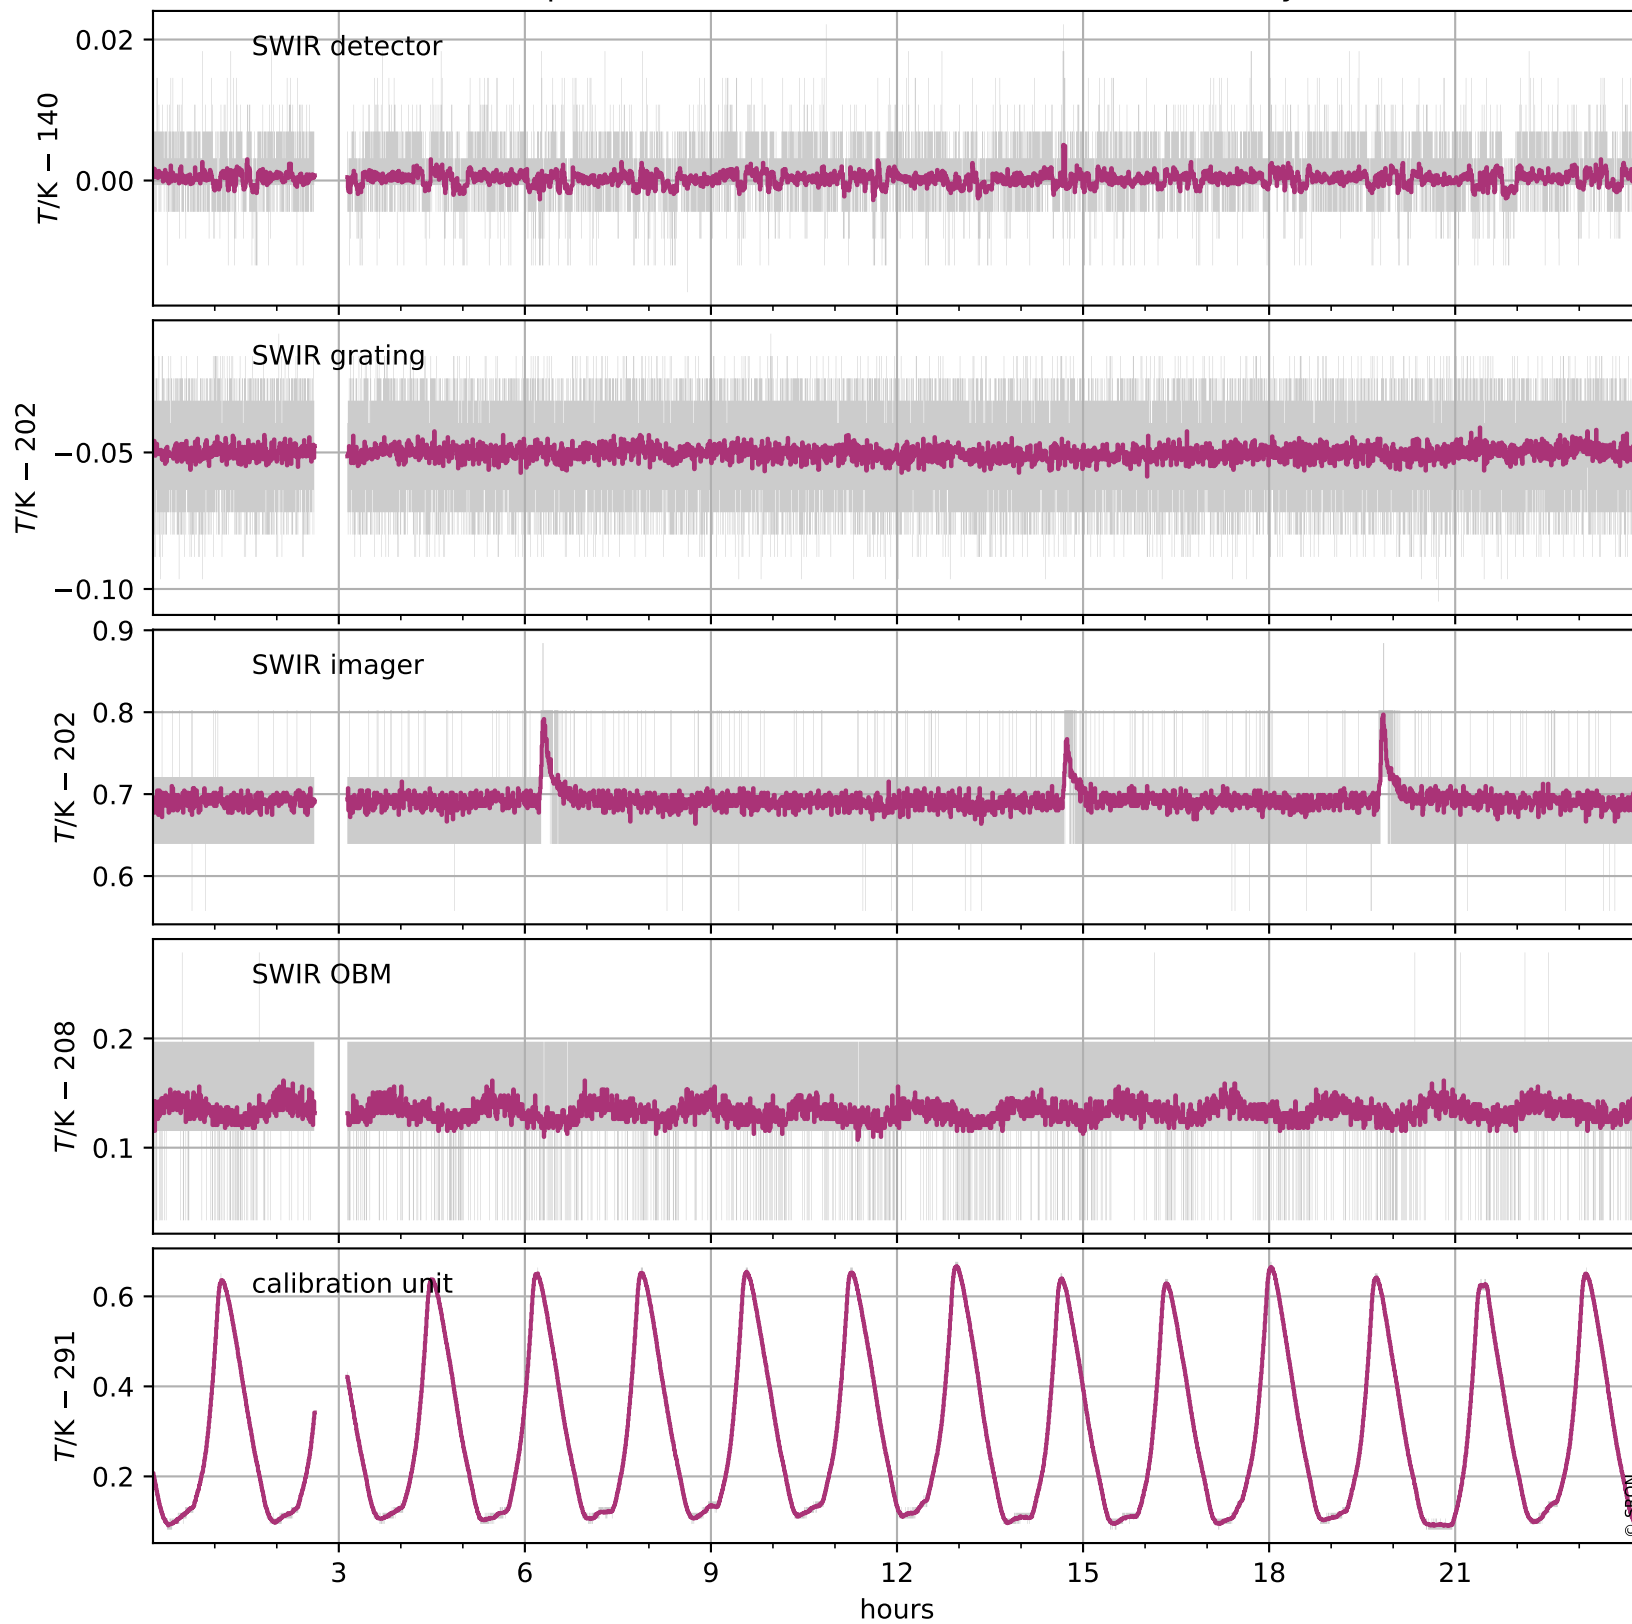

Tropomi SWIR housekeeping data

orbits: [32655, 32668]
coverage: 2024-02-01 / 2024-02-02
created: 2024-02-02T05:21:03Z

Temperature of sensors relevant for SWIR (one day)

Tropomi SWIR housekeeping data

orbits: [32184, 32668]
coverage: 2023-12-29 / 2024-02-02
created: 2024-02-02T05:21:03Z

Temperature of sensors relevant for SWIR (five weeks)

Tropomi SWIR housekeeping data

orbits: [32655, 32668]
coverage: 2024-02-01 / 2024-02-02
created: 2024-02-02T05:21:04Z

Current and duty cycle of 3 heaters relevant for SWIR (one day)

Tropomi SWIR housekeeping data

orbits: [32184, 32668]
coverage: 2023-12-29 / 2024-02-02
created: 2024-02-02T05:21:04Z

Current and duty cycle of 3 heaters relevant for SWIR (five weeks)

Tropomi SWIR housekeeping data

orbits: [32655, 32668]
coverage: 2024-02-01 / 2024-02-02
created: 2024-02-02T05:21:04Z

Temperature of sensors at the SWIR front-end electronics (one day)

Tropomi SWIR housekeeping data

orbits: [32184, 32668]
coverage: 2023-12-29 / 2024-02-02
created: 2024-02-02T05:21:05Z