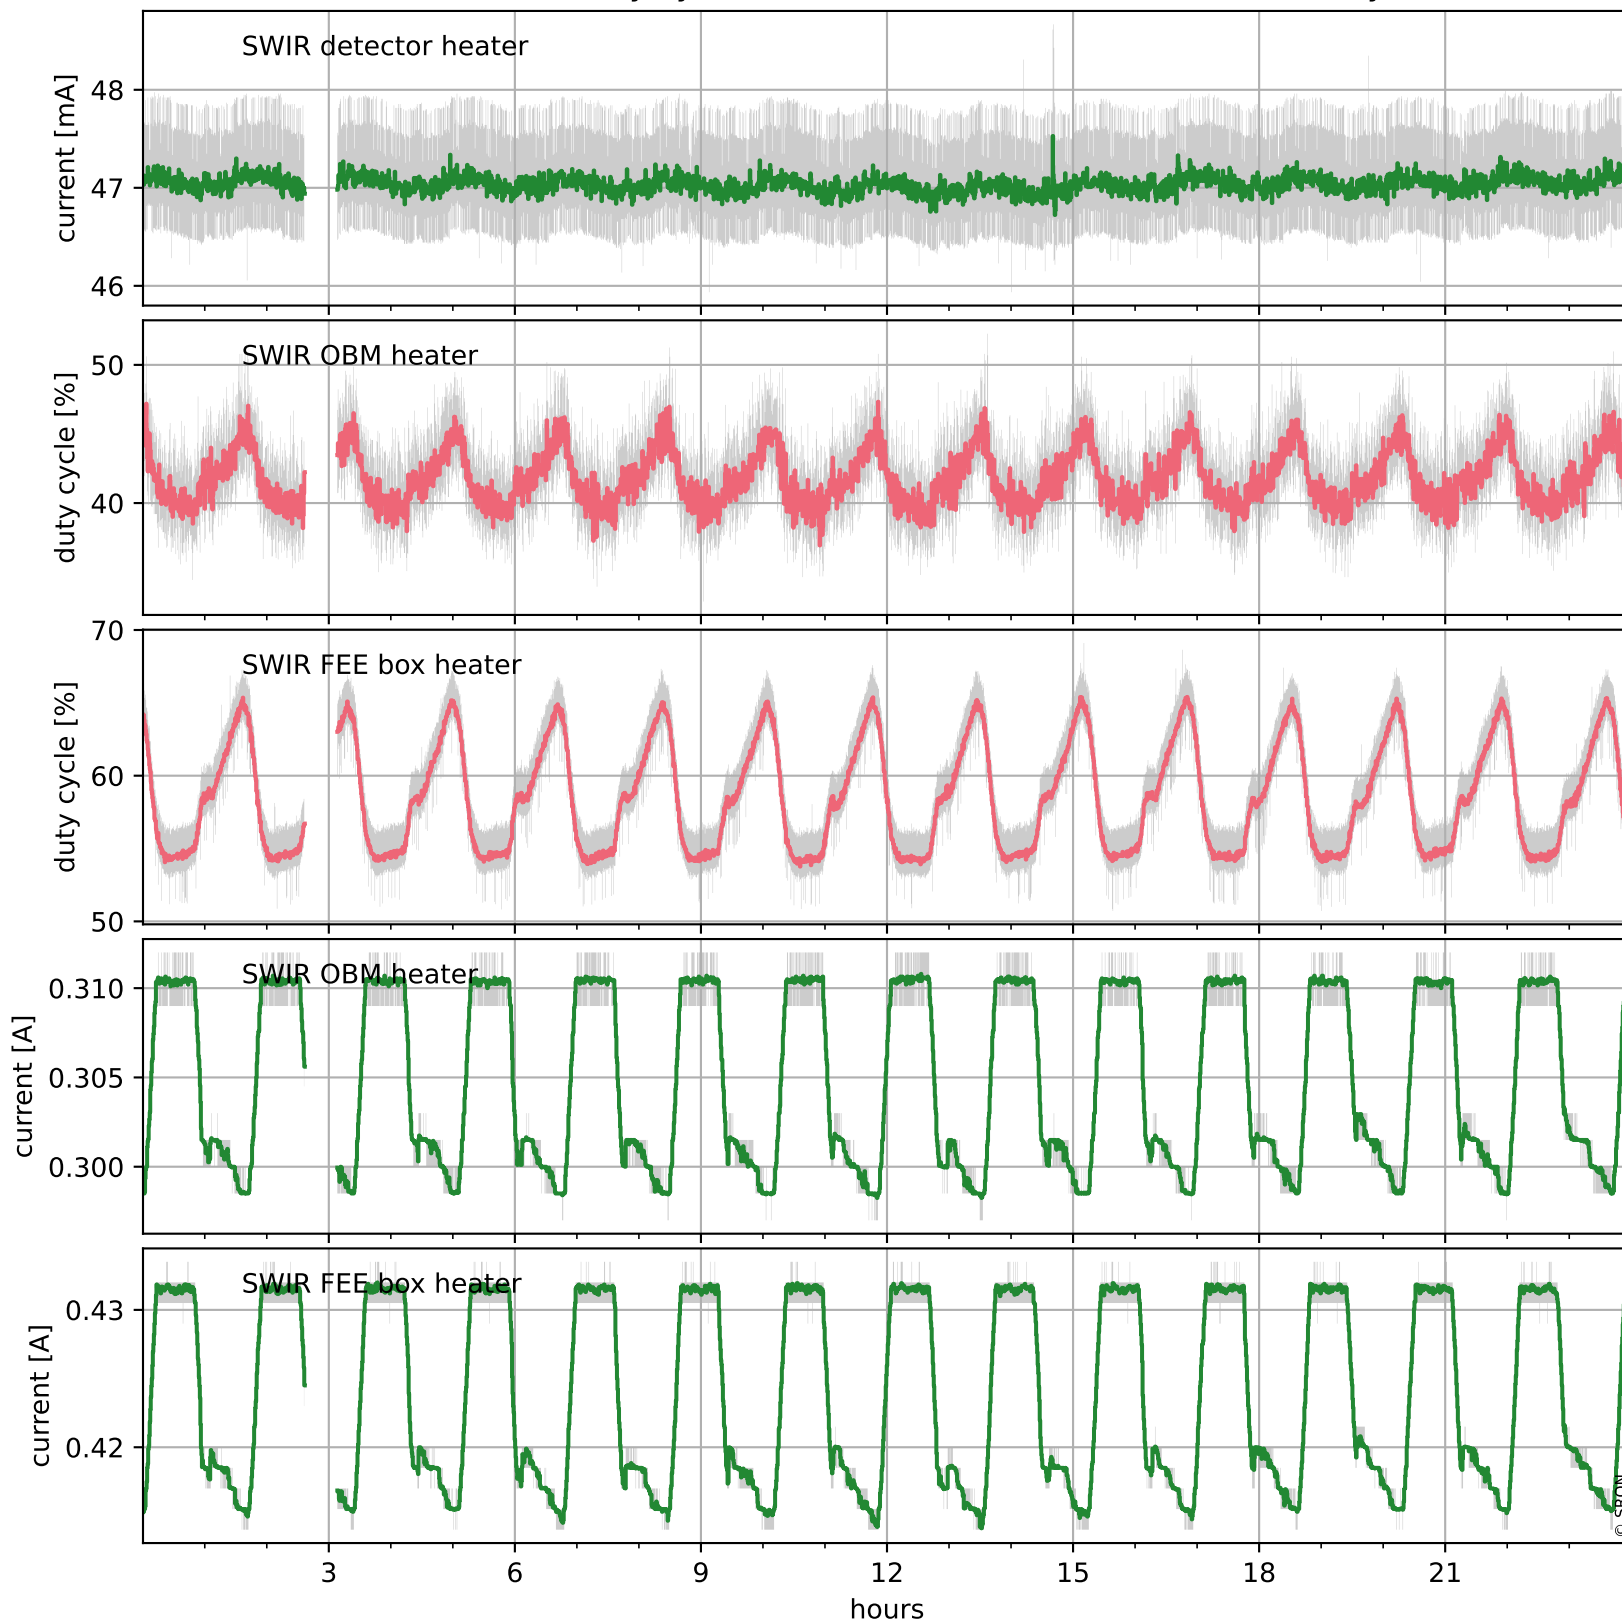

Tropomi SWIR housekeeping data

orbits: [32655, 32668]
coverage: 2024-02-01 / 2024-02-02
created: 2024-02-02T05:21:03Z

Temperature of sensors relevant for SWIR (one day)

Tropomi SWIR housekeeping data

orbits: [32184, 32668]
coverage: 2023-12-29 / 2024-02-02
created: 2024-02-02T05:21:03Z

Temperature of sensors relevant for SWIR (five weeks)

Tropomi SWIR housekeeping data

orbits: [32655, 32668]
coverage: 2024-02-01 / 2024-02-02
created: 2024-02-02T05:21:04Z

Current and duty cycle of 3 heaters relevant for SWIR (one day)

Tropomi SWIR housekeeping data

orbits: [32184, 32668]
coverage: 2023-12-29 / 2024-02-02
created: 2024-02-02T05:21:04Z

Current and duty cycle of 3 heaters relevant for SWIR (five weeks)

Tropomi SWIR housekeeping data

orbits: [32655, 32668]
coverage: 2024-02-01 / 2024-02-02
created: 2024-02-02T05:21:04Z

Temperature of sensors at the SWIR front-end electronics (one day)

Tropomi SWIR housekeeping data

orbits: [32184, 32668]
coverage: 2023-12-29 / 2024-02-02
created: 2024-02-02T05:21:05Z