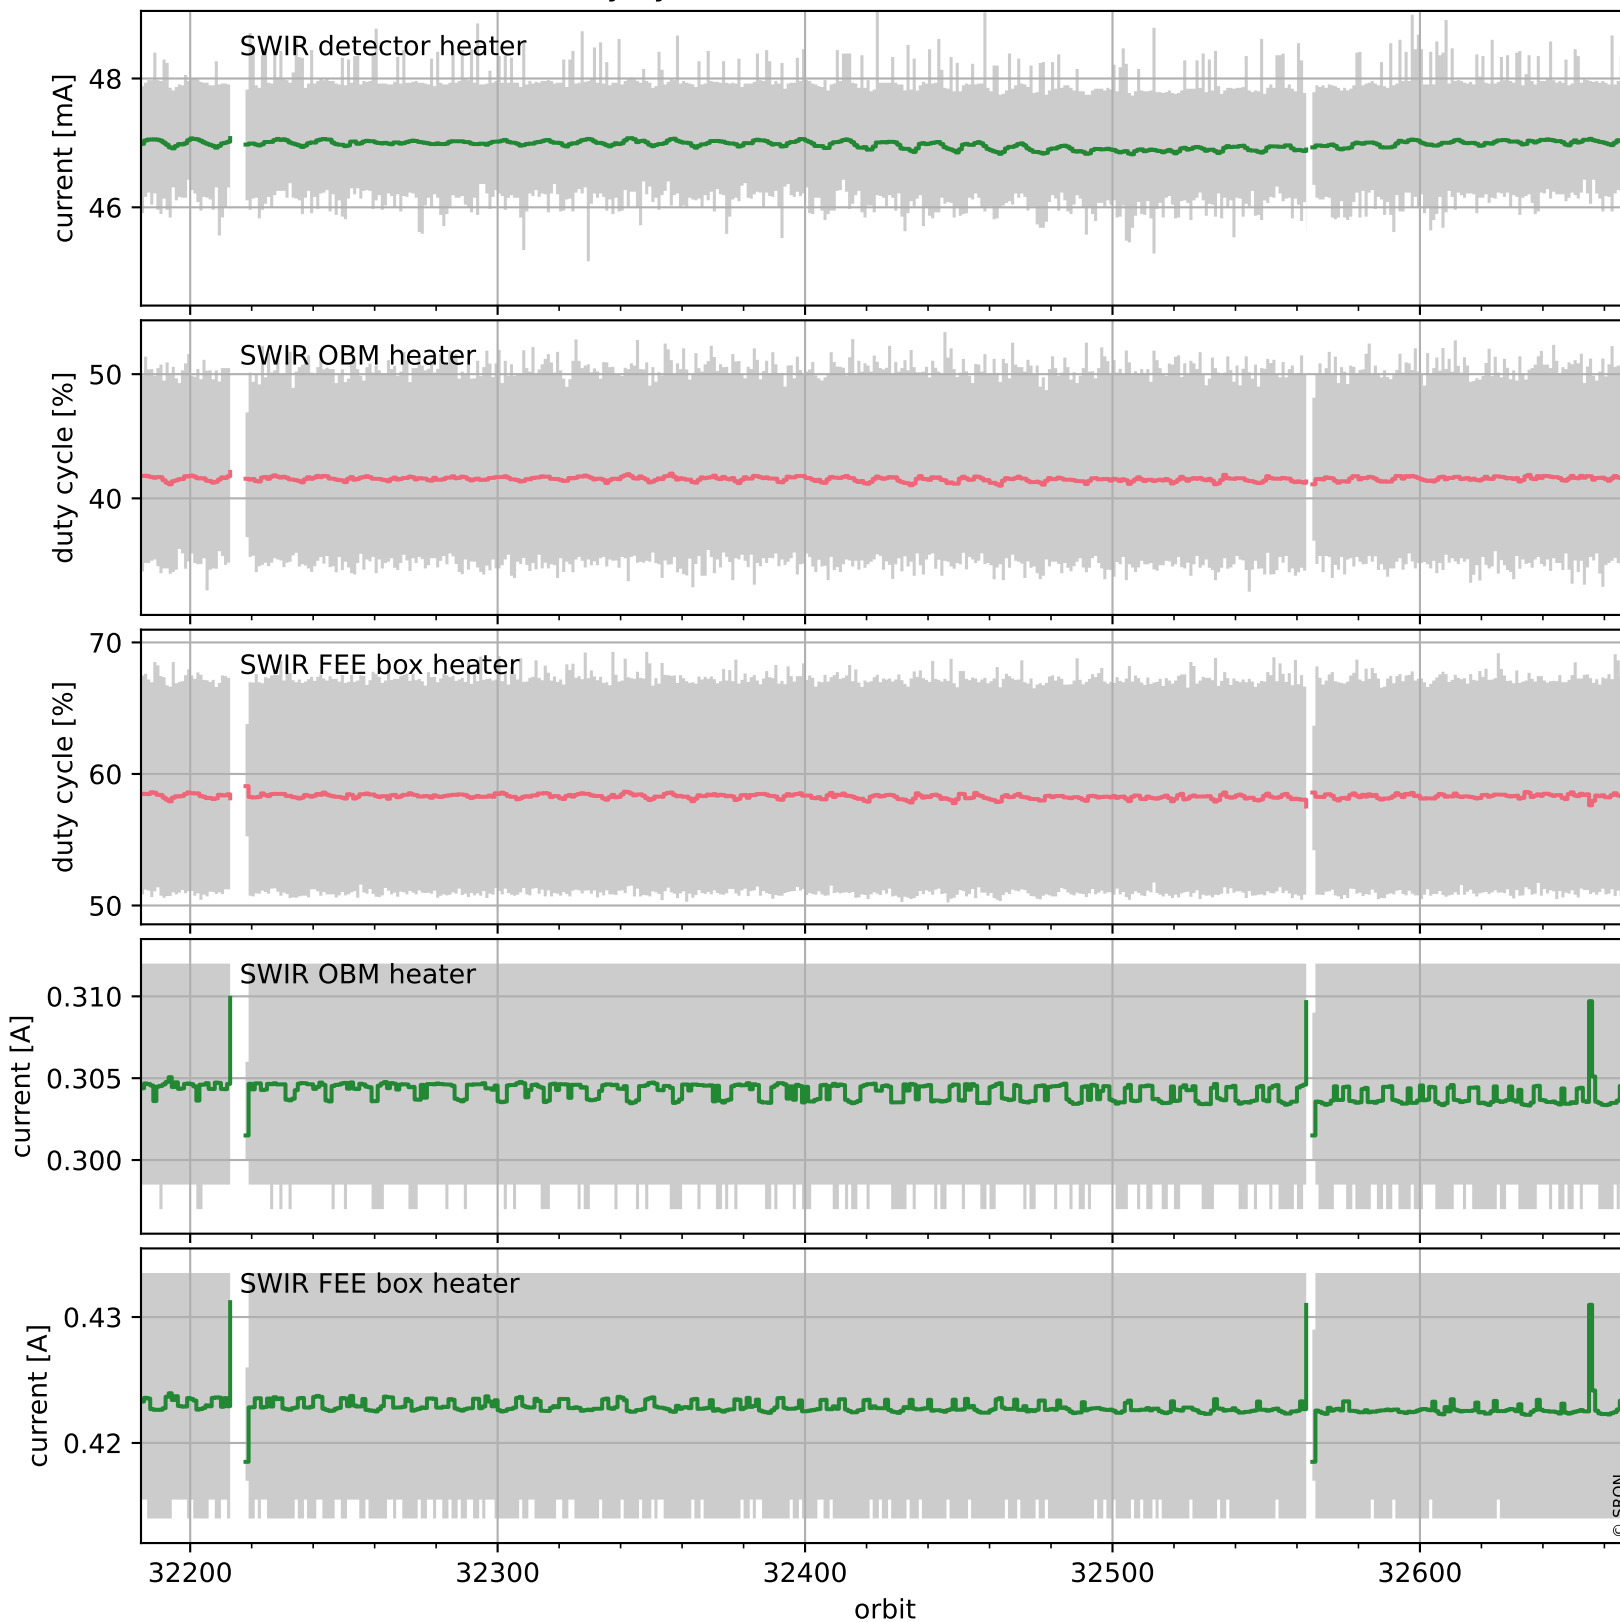

Tropomi SWIR housekeeping data

orbits: [32655, 32668]
coverage: 2024-02-01 / 2024-02-02
created: 2024-02-02T05:21:03Z

Temperature of sensors relevant for SWIR (one day)

Tropomi SWIR housekeeping data

orbits: [32184, 32668]
coverage: 2023-12-29 / 2024-02-02
created: 2024-02-02T05:21:03Z

Temperature of sensors relevant for SWIR (five weeks)

Tropomi SWIR housekeeping data

orbits: [32655, 32668]
coverage: 2024-02-01 / 2024-02-02
created: 2024-02-02T05:21:04Z

Current and duty cycle of 3 heaters relevant for SWIR (one day)

Tropomi SWIR housekeeping data

orbits: [32184, 32668]
coverage: 2023-12-29 / 2024-02-02
created: 2024-02-02T05:21:04Z

Current and duty cycle of 3 heaters relevant for SWIR (five weeks)

Tropomi SWIR housekeeping data

orbits: [32655, 32668]
coverage: 2024-02-01 / 2024-02-02
created: 2024-02-02T05:21:04Z

Temperature of sensors at the SWIR front-end electronics (one day)

Tropomi SWIR housekeeping data

orbits: [32184, 32668]
coverage: 2023-12-29 / 2024-02-02
created: 2024-02-02T05:21:05Z