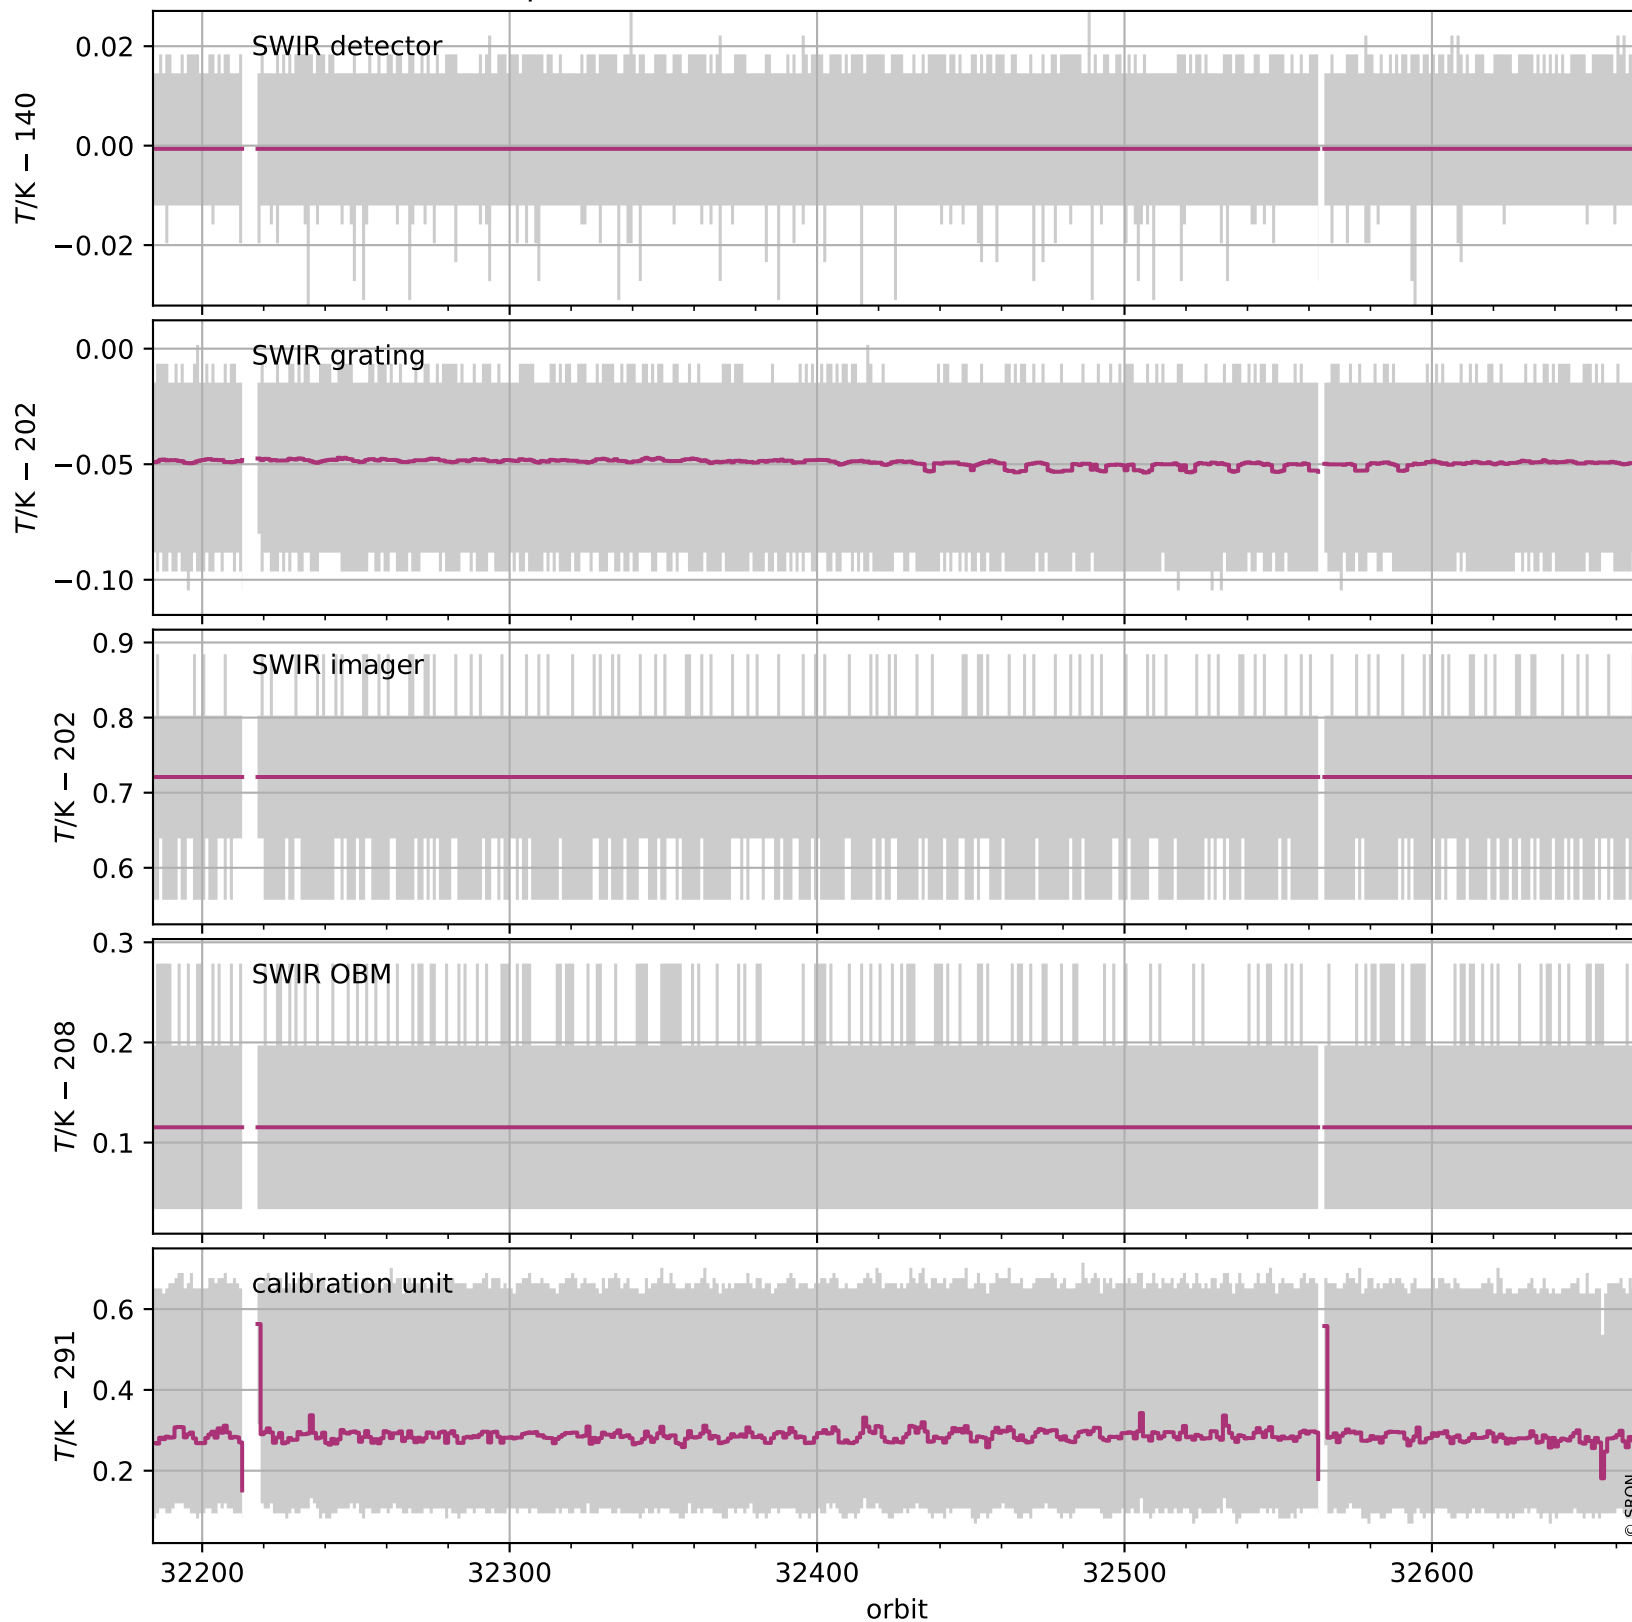

Tropomi SWIR housekeeping data

orbits: [32655, 32668]
coverage: 2024-02-01 / 2024-02-02
created: 2024-02-02T05:21:03Z

Temperature of sensors relevant for SWIR (one day)

Tropomi SWIR housekeeping data

orbits: [32184, 32668]
coverage: 2023-12-29 / 2024-02-02
created: 2024-02-02T05:21:03Z

Temperature of sensors relevant for SWIR (five weeks)

Tropomi SWIR housekeeping data

orbits: [32655, 32668]
coverage: 2024-02-01 / 2024-02-02
created: 2024-02-02T05:21:04Z

Current and duty cycle of 3 heaters relevant for SWIR (one day)

Tropomi SWIR housekeeping data

orbits: [32184, 32668]
coverage: 2023-12-29 / 2024-02-02
created: 2024-02-02T05:21:04Z

Current and duty cycle of 3 heaters relevant for SWIR (five weeks)

Tropomi SWIR housekeeping data

orbits: [32655, 32668]
coverage: 2024-02-01 / 2024-02-02
created: 2024-02-02T05:21:04Z

Temperature of sensors at the SWIR front-end electronics (one day)

Tropomi SWIR housekeeping data

orbits: [32184, 32668]
coverage: 2023-12-29 / 2024-02-02
created: 2024-02-02T05:21:05Z