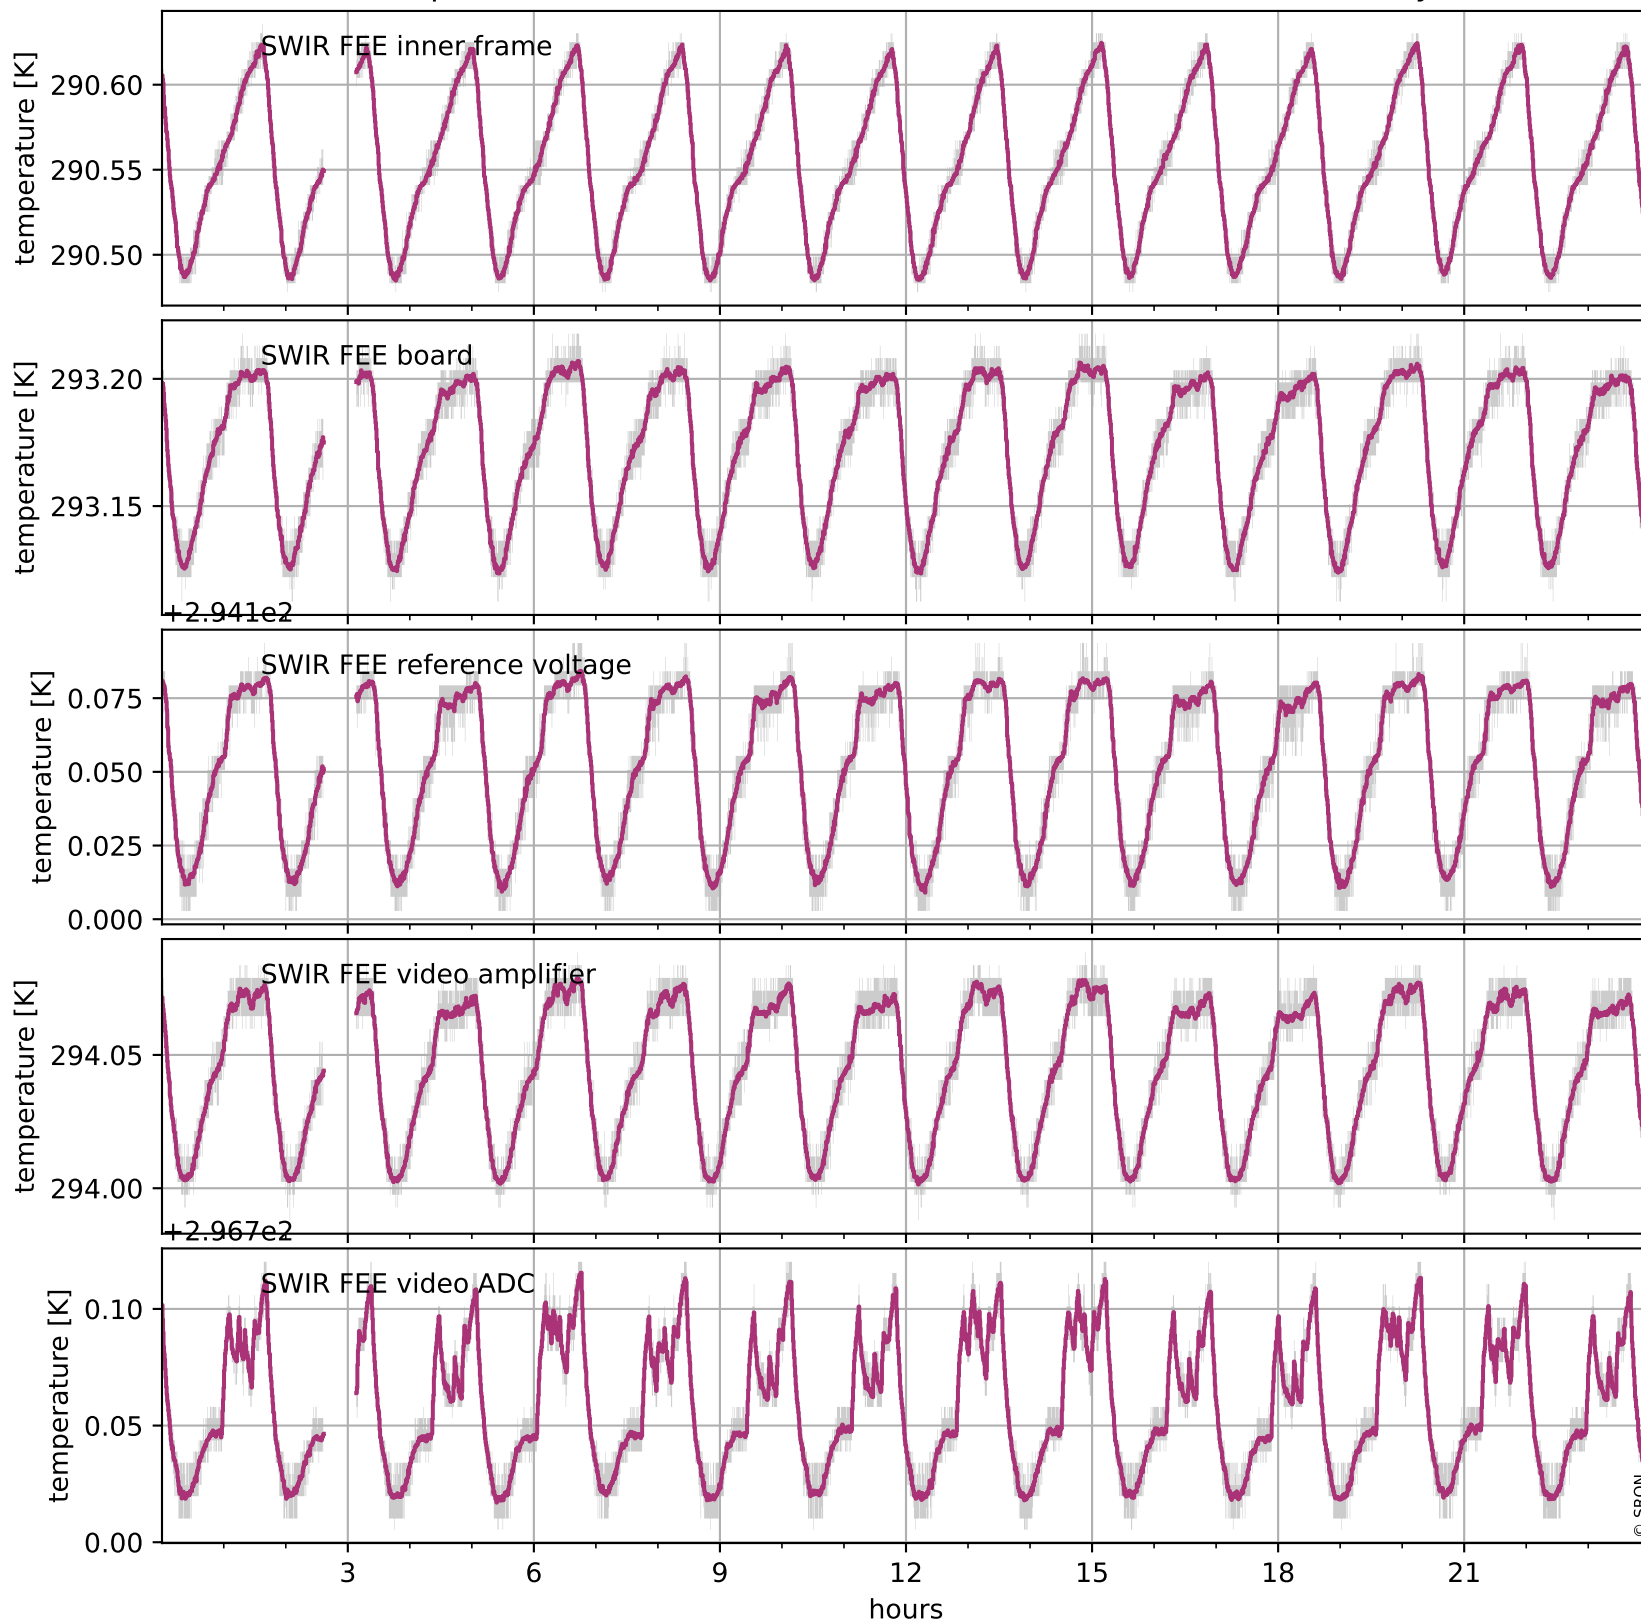

Tropomi SWIR housekeeping data

orbits: [32655, 32668]
coverage: 2024-02-01 / 2024-02-02
created: 2024-02-02T05:21:03Z

Temperature of sensors relevant for SWIR (one day)

Tropomi SWIR housekeeping data

orbits: [32184, 32668]
coverage: 2023-12-29 / 2024-02-02
created: 2024-02-02T05:21:03Z

Temperature of sensors relevant for SWIR (five weeks)

Tropomi SWIR housekeeping data

orbits: [32655, 32668]
coverage: 2024-02-01 / 2024-02-02
created: 2024-02-02T05:21:04Z

Current and duty cycle of 3 heaters relevant for SWIR (one day)

Tropomi SWIR housekeeping data

orbits: [32184, 32668]
coverage: 2023-12-29 / 2024-02-02
created: 2024-02-02T05:21:04Z

Current and duty cycle of 3 heaters relevant for SWIR (five weeks)

Tropomi SWIR housekeeping data

orbits: [32655, 32668]
coverage: 2024-02-01 / 2024-02-02
created: 2024-02-02T05:21:04Z

Temperature of sensors at the SWIR front-end electronics (one day)

Tropomi SWIR housekeeping data

orbits: [32184, 32668]
coverage: 2023-12-29 / 2024-02-02
created: 2024-02-02T05:21:05Z