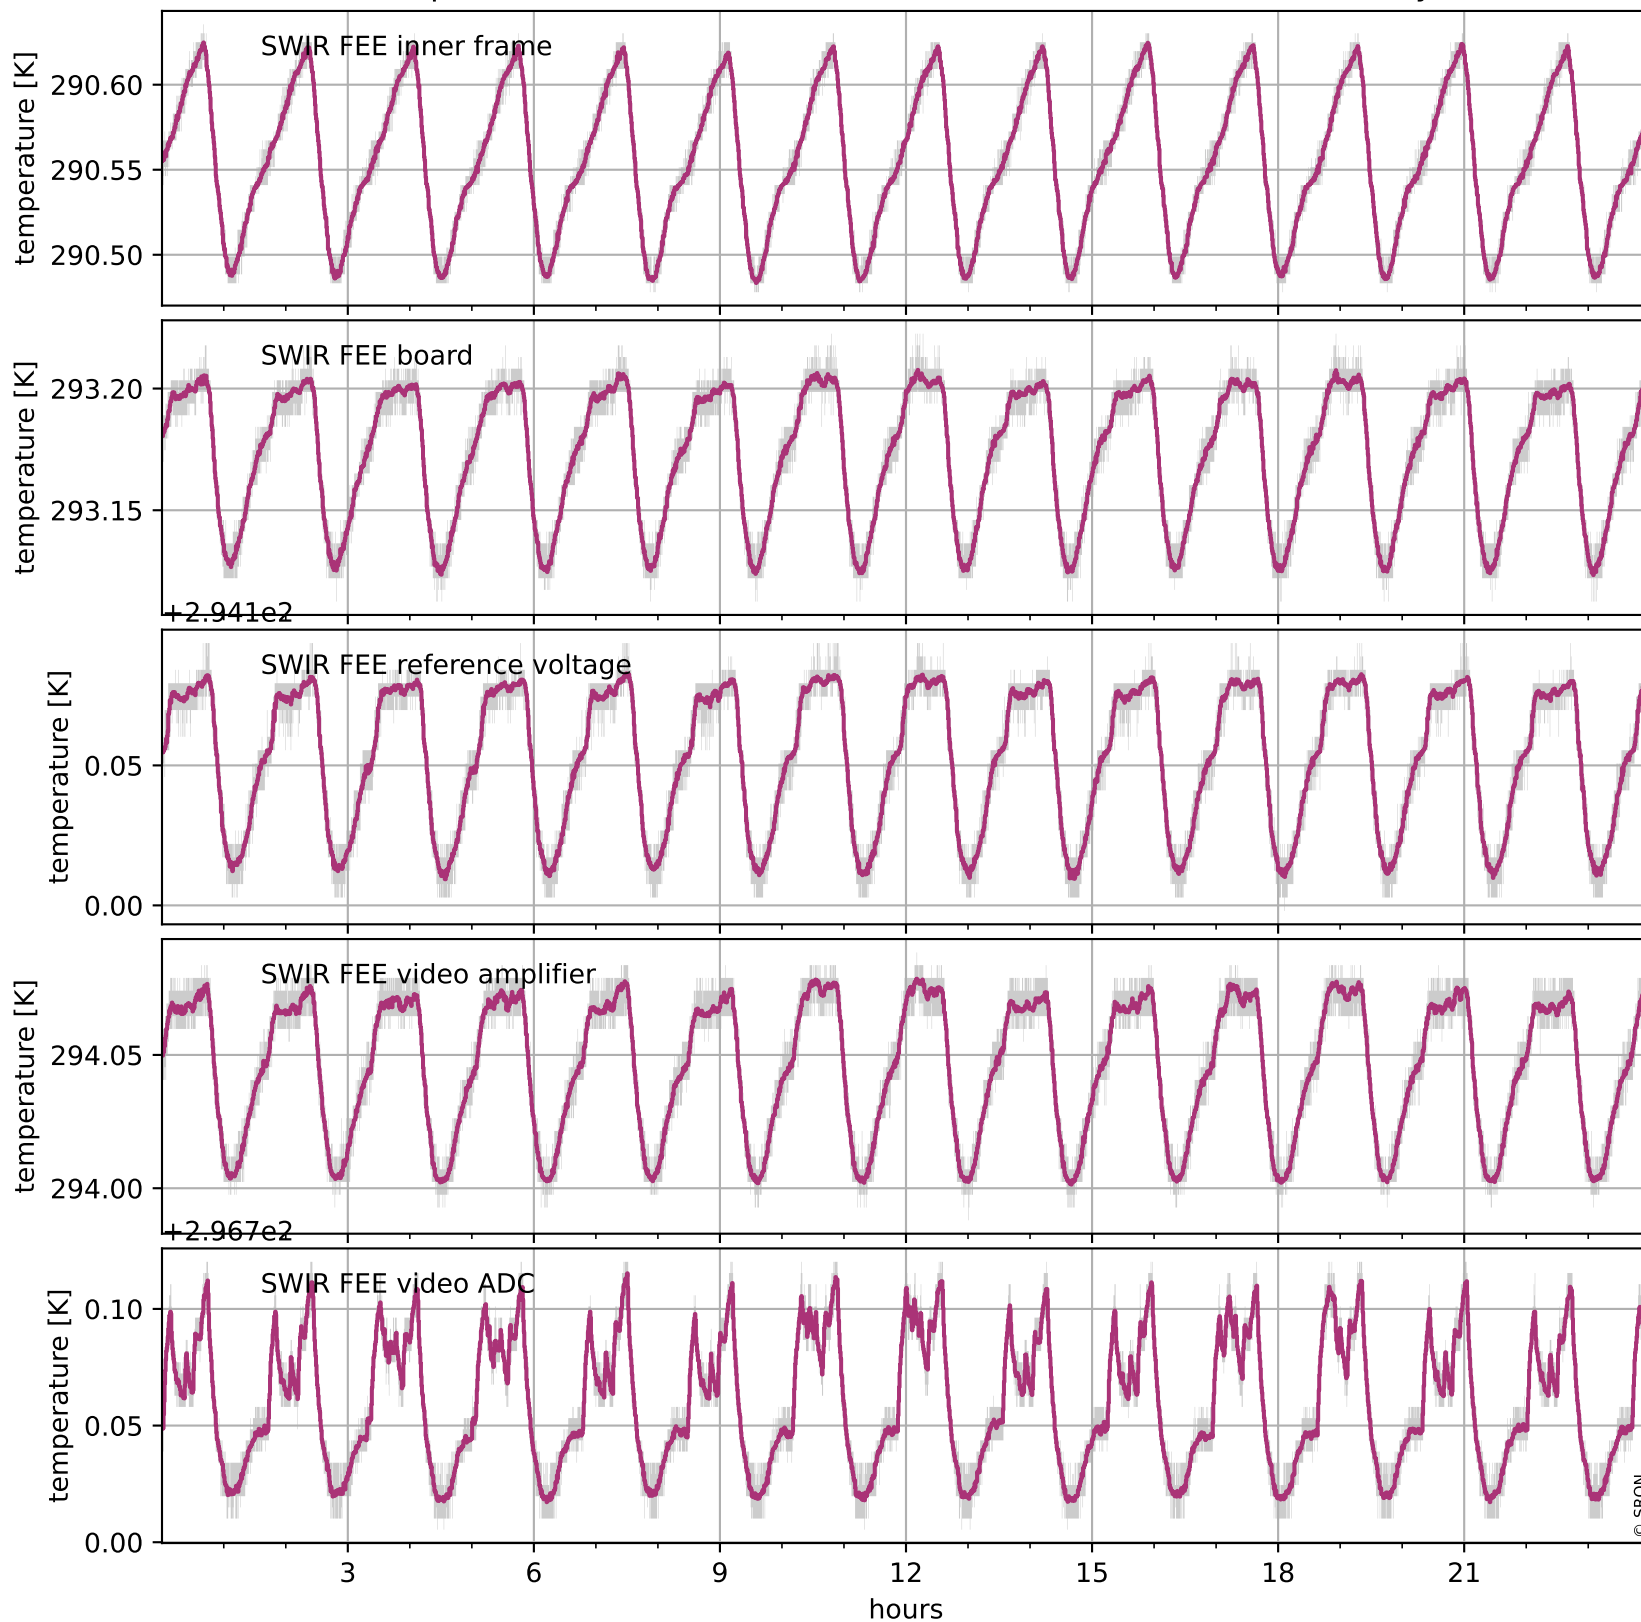

Tropomi SWIR housekeeping data

orbits: [32697, 32710]
coverage: 2024-02-04 / 2024-02-05
created: 2024-02-05T05:21:05Z

Temperature of sensors relevant for SWIR (one day)

Tropomi SWIR housekeeping data

orbits: [32226, 32710]
coverage: 2024-01-01 / 2024-02-05
created: 2024-02-05T05:21:05Z

Temperature of sensors relevant for SWIR (five weeks)

Tropomi SWIR housekeeping data

orbits: [32697, 32710]
coverage: 2024-02-04 / 2024-02-05
created: 2024-02-05T05:21:06Z

Current and duty cycle of 3 heaters relevant for SWIR (one day)

Tropomi SWIR housekeeping data

orbits: [32226, 32710]
coverage: 2024-01-01 / 2024-02-05
created: 2024-02-05T05:21:06Z

Current and duty cycle of 3 heaters relevant for SWIR (five weeks)

Tropomi SWIR housekeeping data

orbits: [32697, 32710]
coverage: 2024-02-04 / 2024-02-05
created: 2024-02-05T05:21:06Z

Temperature of sensors at the SWIR front-end electronics (one day)

Tropomi SWIR housekeeping data

orbits: [32226, 32710]
coverage: 2024-01-01 / 2024-02-05
created: 2024-02-05T05:21:07Z