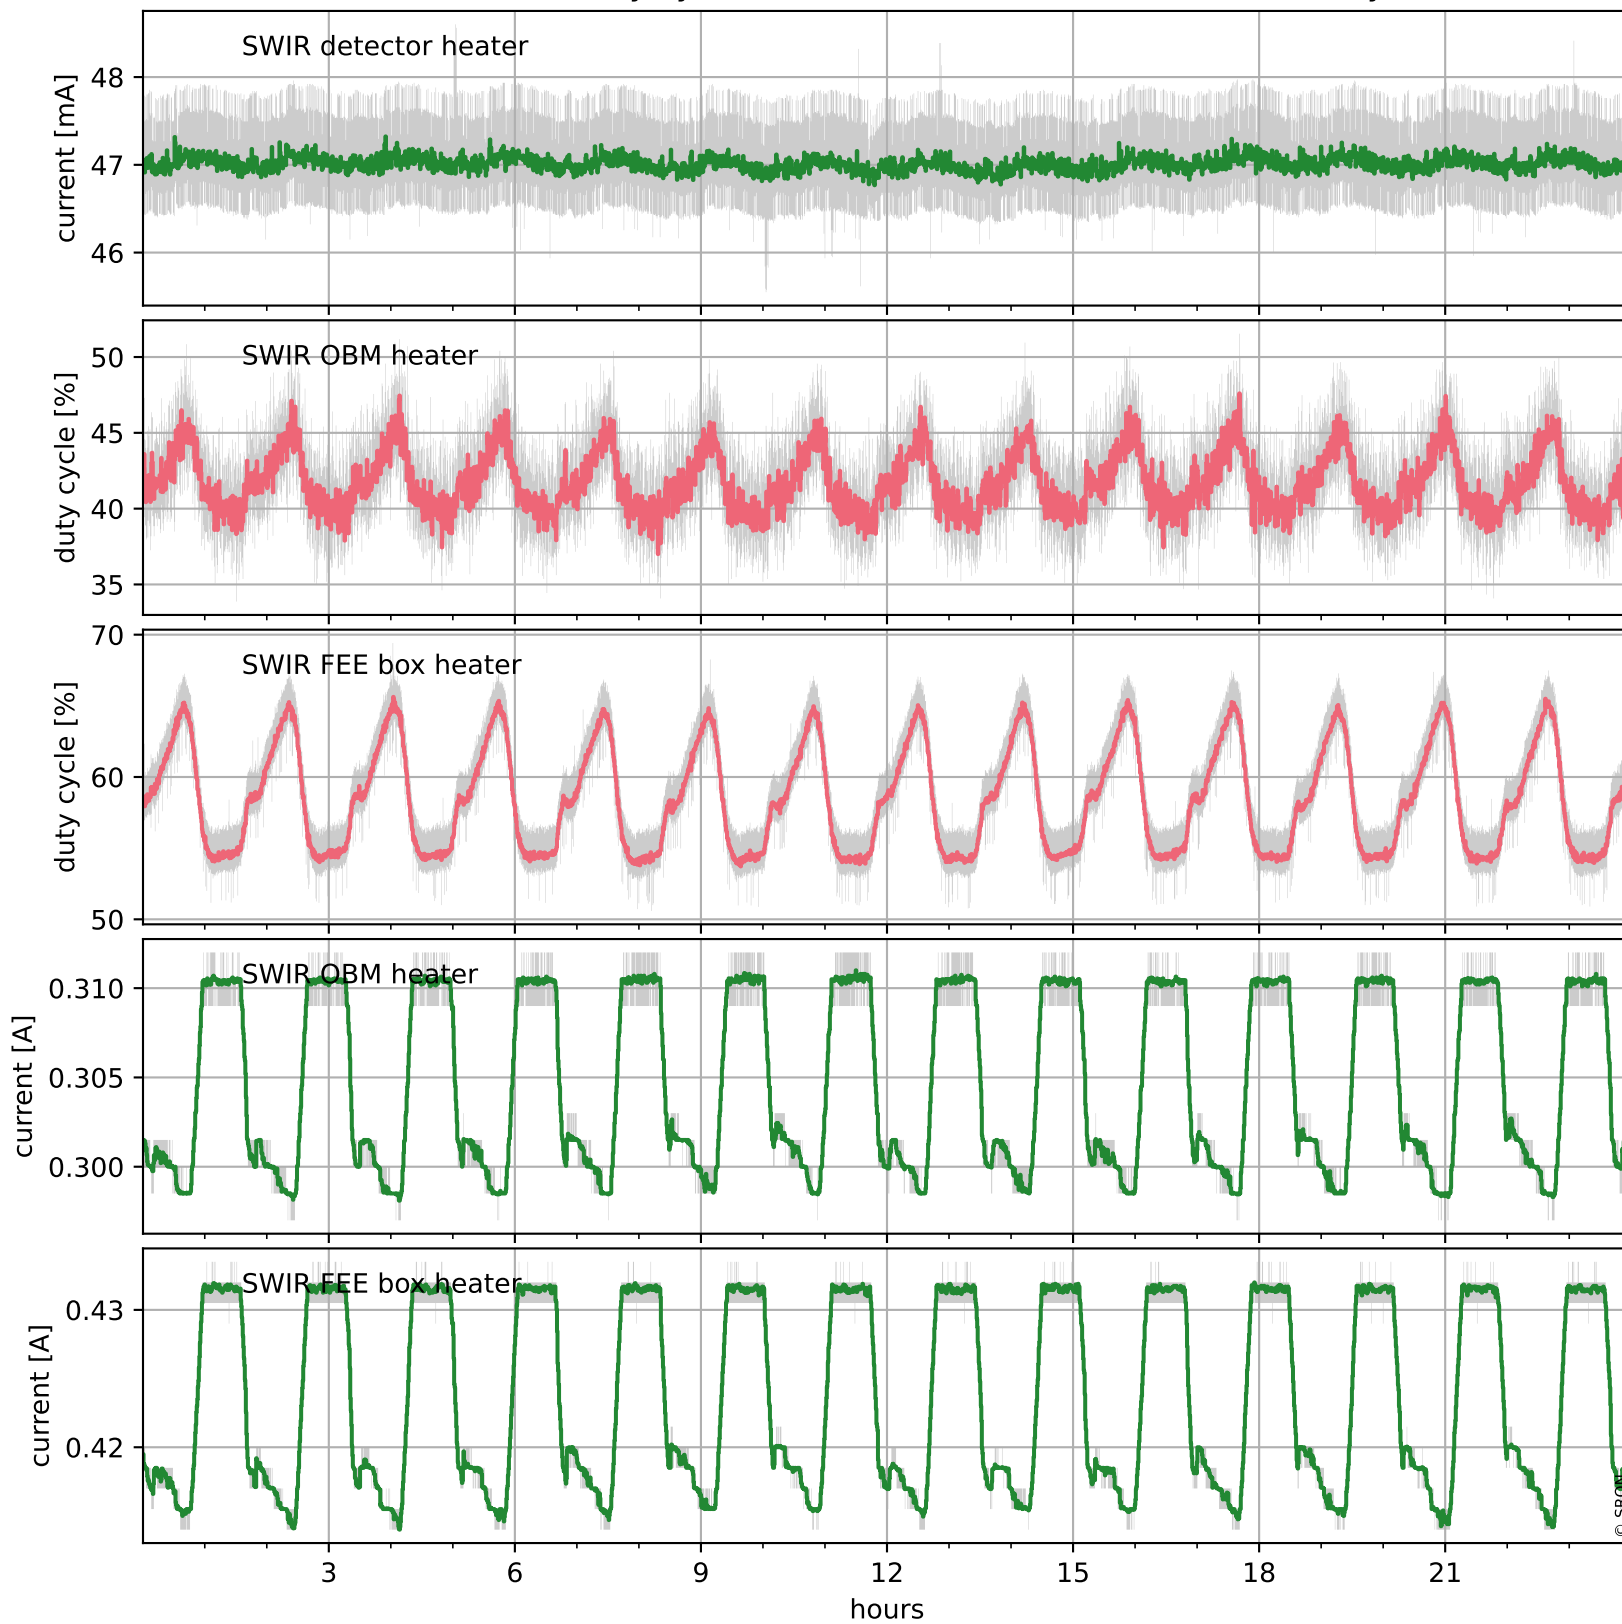

Tropomi SWIR housekeeping data

orbits: [32697, 32710]
coverage: 2024-02-04 / 2024-02-05
created: 2024-02-05T05:21:05Z

Temperature of sensors relevant for SWIR (one day)

Tropomi SWIR housekeeping data

orbits: [32226, 32710]
coverage: 2024-01-01 / 2024-02-05
created: 2024-02-05T05:21:05Z

Temperature of sensors relevant for SWIR (five weeks)

Tropomi SWIR housekeeping data

orbits: [32697, 32710]
coverage: 2024-02-04 / 2024-02-05
created: 2024-02-05T05:21:06Z

Current and duty cycle of 3 heaters relevant for SWIR (one day)

Tropomi SWIR housekeeping data

orbits: [32226, 32710]
coverage: 2024-01-01 / 2024-02-05
created: 2024-02-05T05:21:06Z

Current and duty cycle of 3 heaters relevant for SWIR (five weeks)

Tropomi SWIR housekeeping data

orbits: [32697, 32710]
coverage: 2024-02-04 / 2024-02-05
created: 2024-02-05T05:21:06Z

Temperature of sensors at the SWIR front-end electronics (one day)

Tropomi SWIR housekeeping data

orbits: [32226, 32710]
coverage: 2024-01-01 / 2024-02-05
created: 2024-02-05T05:21:07Z