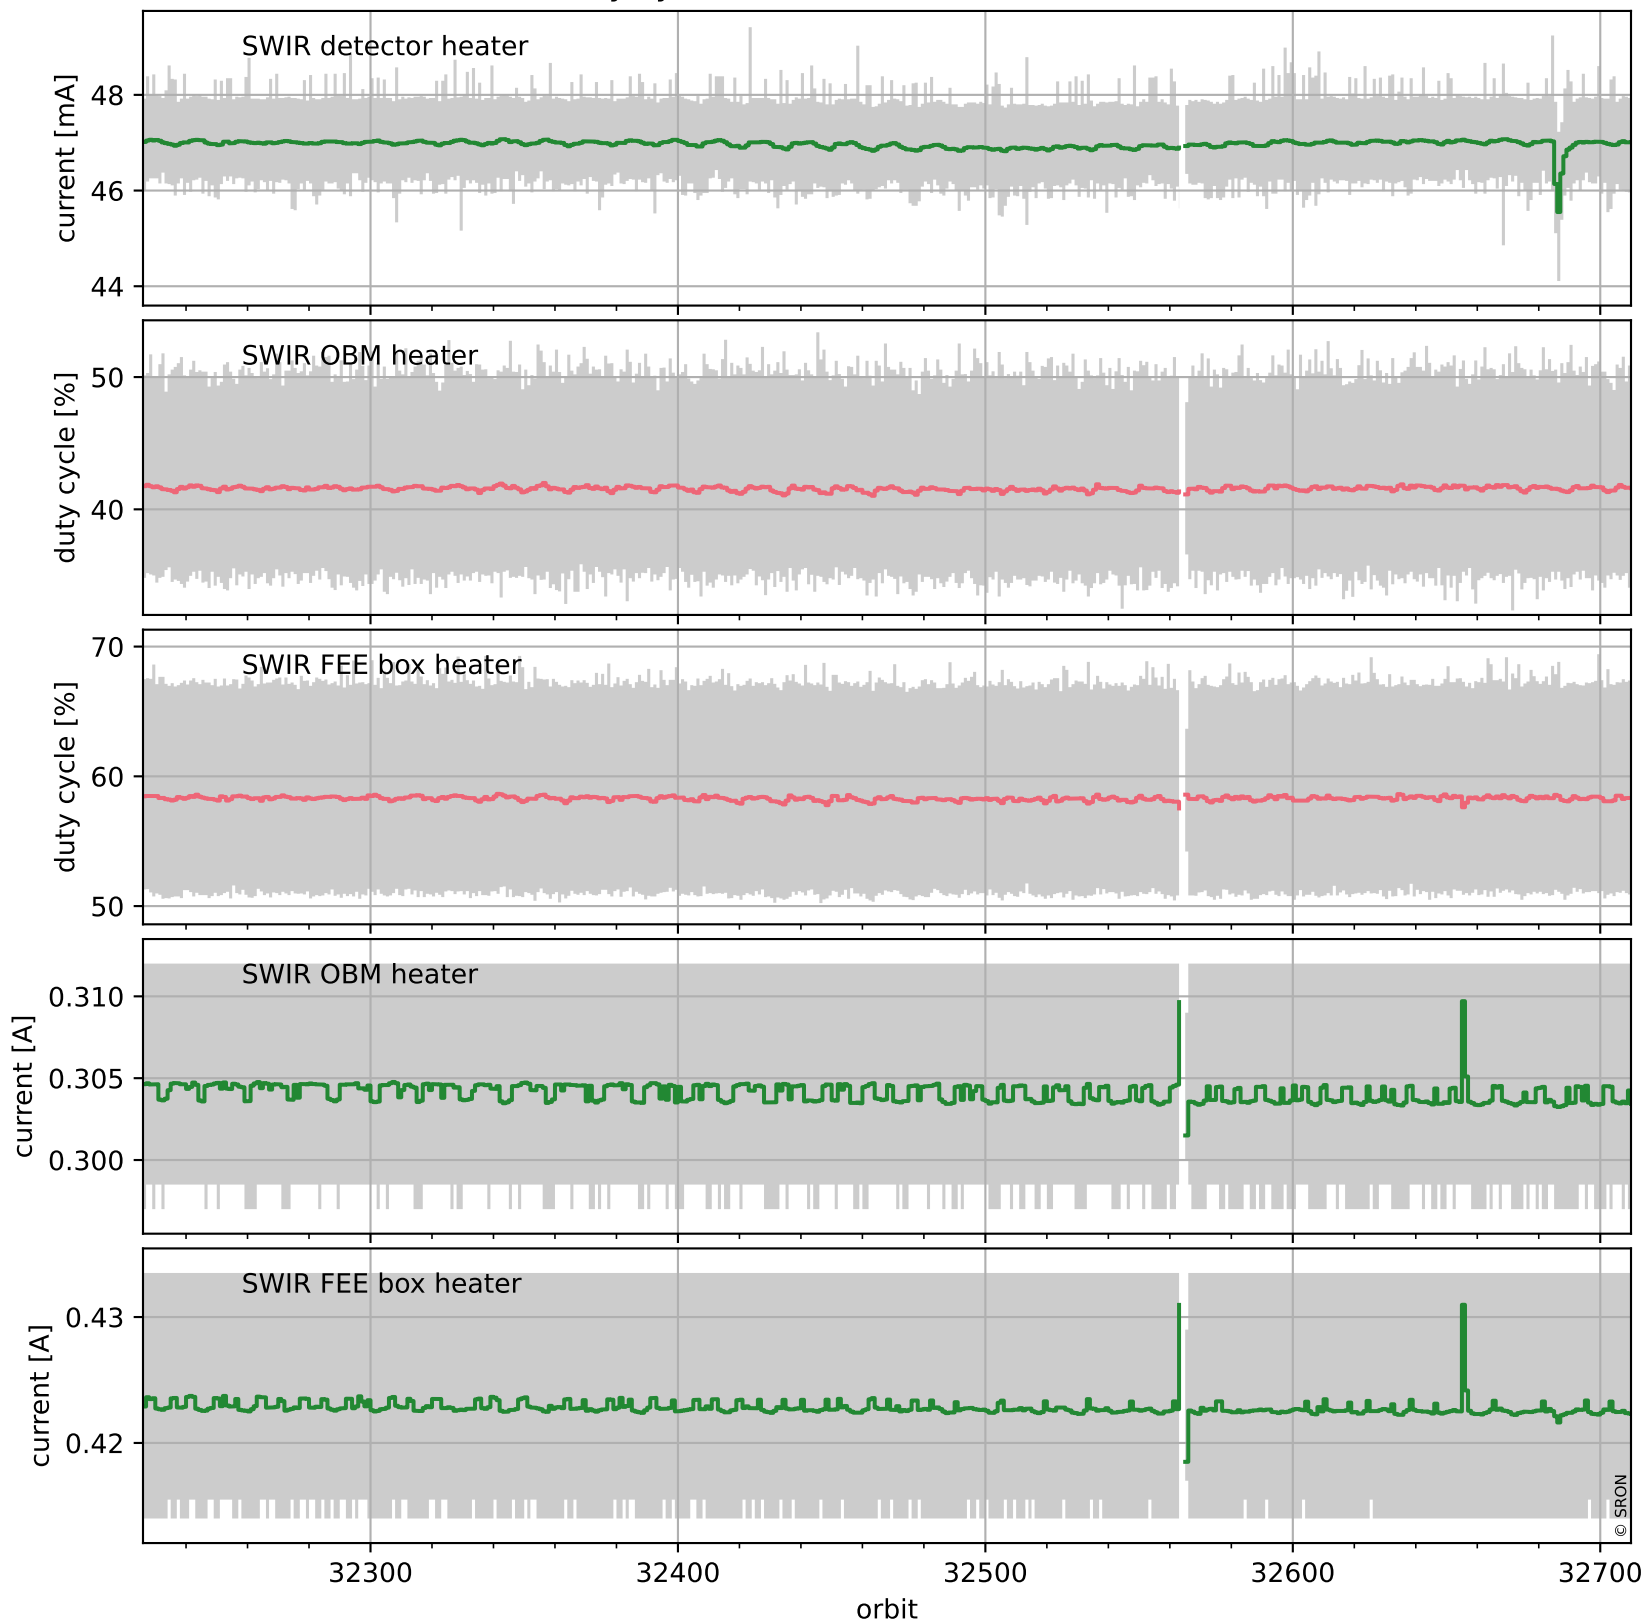

Tropomi SWIR housekeeping data

orbits: [32697, 32710]
coverage: 2024-02-04 / 2024-02-05
created: 2024-02-05T05:21:05Z

Temperature of sensors relevant for SWIR (one day)

Tropomi SWIR housekeeping data

orbits: [32226, 32710]
coverage: 2024-01-01 / 2024-02-05
created: 2024-02-05T05:21:05Z

Temperature of sensors relevant for SWIR (five weeks)

Tropomi SWIR housekeeping data

orbits: [32697, 32710]
coverage: 2024-02-04 / 2024-02-05
created: 2024-02-05T05:21:06Z

Current and duty cycle of 3 heaters relevant for SWIR (one day)

Tropomi SWIR housekeeping data

orbits: [32226, 32710]
coverage: 2024-01-01 / 2024-02-05
created: 2024-02-05T05:21:06Z

Current and duty cycle of 3 heaters relevant for SWIR (five weeks)

Tropomi SWIR housekeeping data

orbits: [32697, 32710]
coverage: 2024-02-04 / 2024-02-05
created: 2024-02-05T05:21:06Z

Temperature of sensors at the SWIR front-end electronics (one day)

Tropomi SWIR housekeeping data

orbits: [32226, 32710]
coverage: 2024-01-01 / 2024-02-05
created: 2024-02-05T05:21:07Z