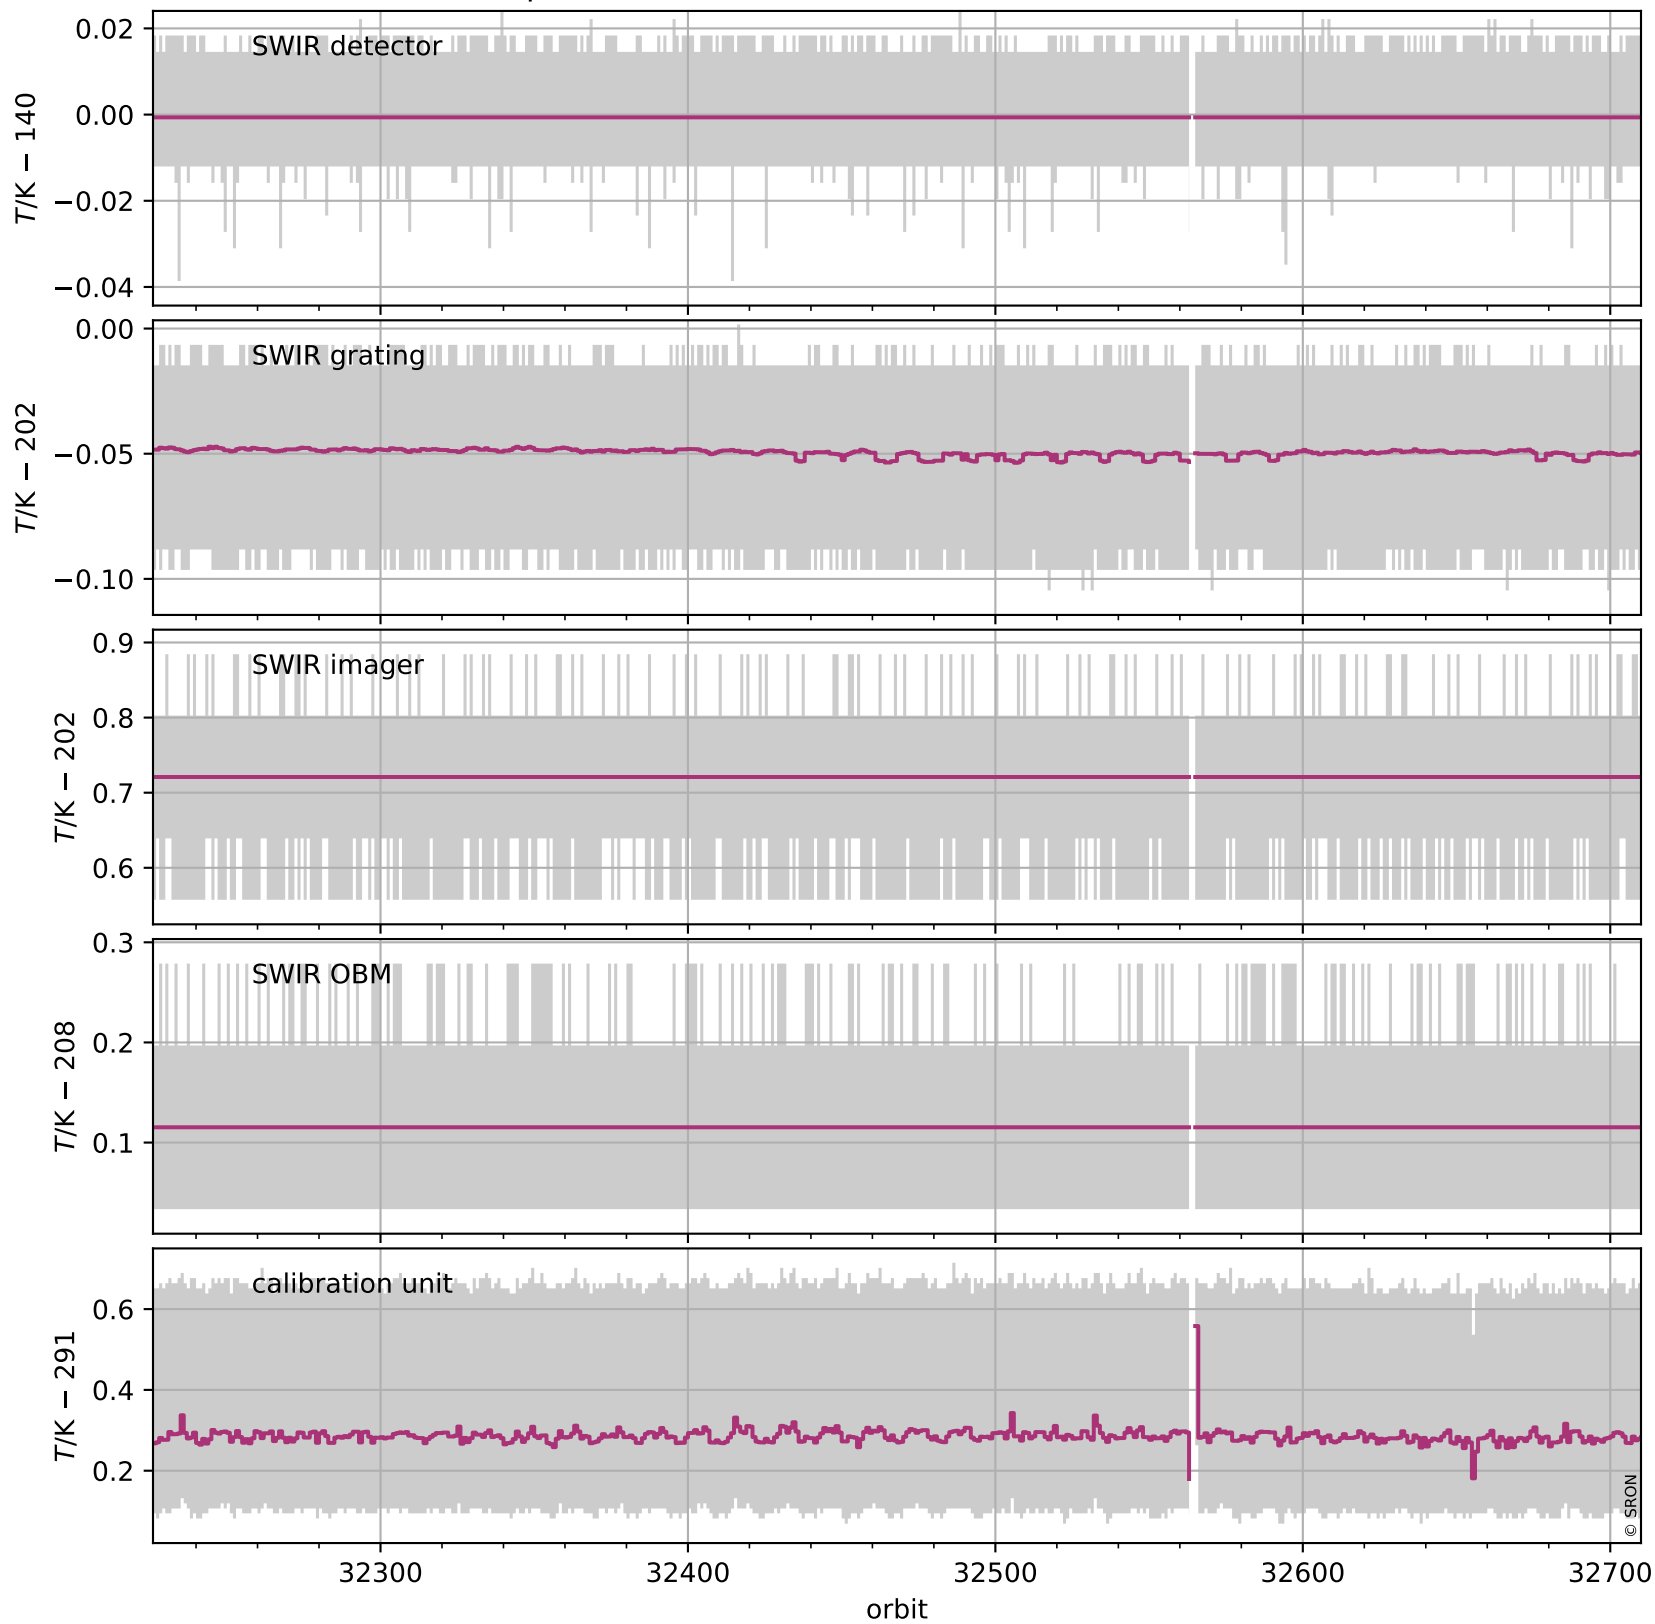

Tropomi SWIR housekeeping data

orbits: [32697, 32710]
coverage: 2024-02-04 / 2024-02-05
created: 2024-02-05T05:21:05Z

Temperature of sensors relevant for SWIR (one day)

Tropomi SWIR housekeeping data

orbits: [32226, 32710]
coverage: 2024-01-01 / 2024-02-05
created: 2024-02-05T05:21:05Z

Temperature of sensors relevant for SWIR (five weeks)

Tropomi SWIR housekeeping data

orbits: [32697, 32710]
coverage: 2024-02-04 / 2024-02-05
created: 2024-02-05T05:21:06Z

Current and duty cycle of 3 heaters relevant for SWIR (one day)

Tropomi SWIR housekeeping data

orbits: [32226, 32710]
coverage: 2024-01-01 / 2024-02-05
created: 2024-02-05T05:21:06Z

Current and duty cycle of 3 heaters relevant for SWIR (five weeks)

Tropomi SWIR housekeeping data

orbits: [32697, 32710]
coverage: 2024-02-04 / 2024-02-05
created: 2024-02-05T05:21:06Z

Temperature of sensors at the SWIR front-end electronics (one day)

Tropomi SWIR housekeeping data

orbits: [32226, 32710]
coverage: 2024-01-01 / 2024-02-05
created: 2024-02-05T05:21:07Z