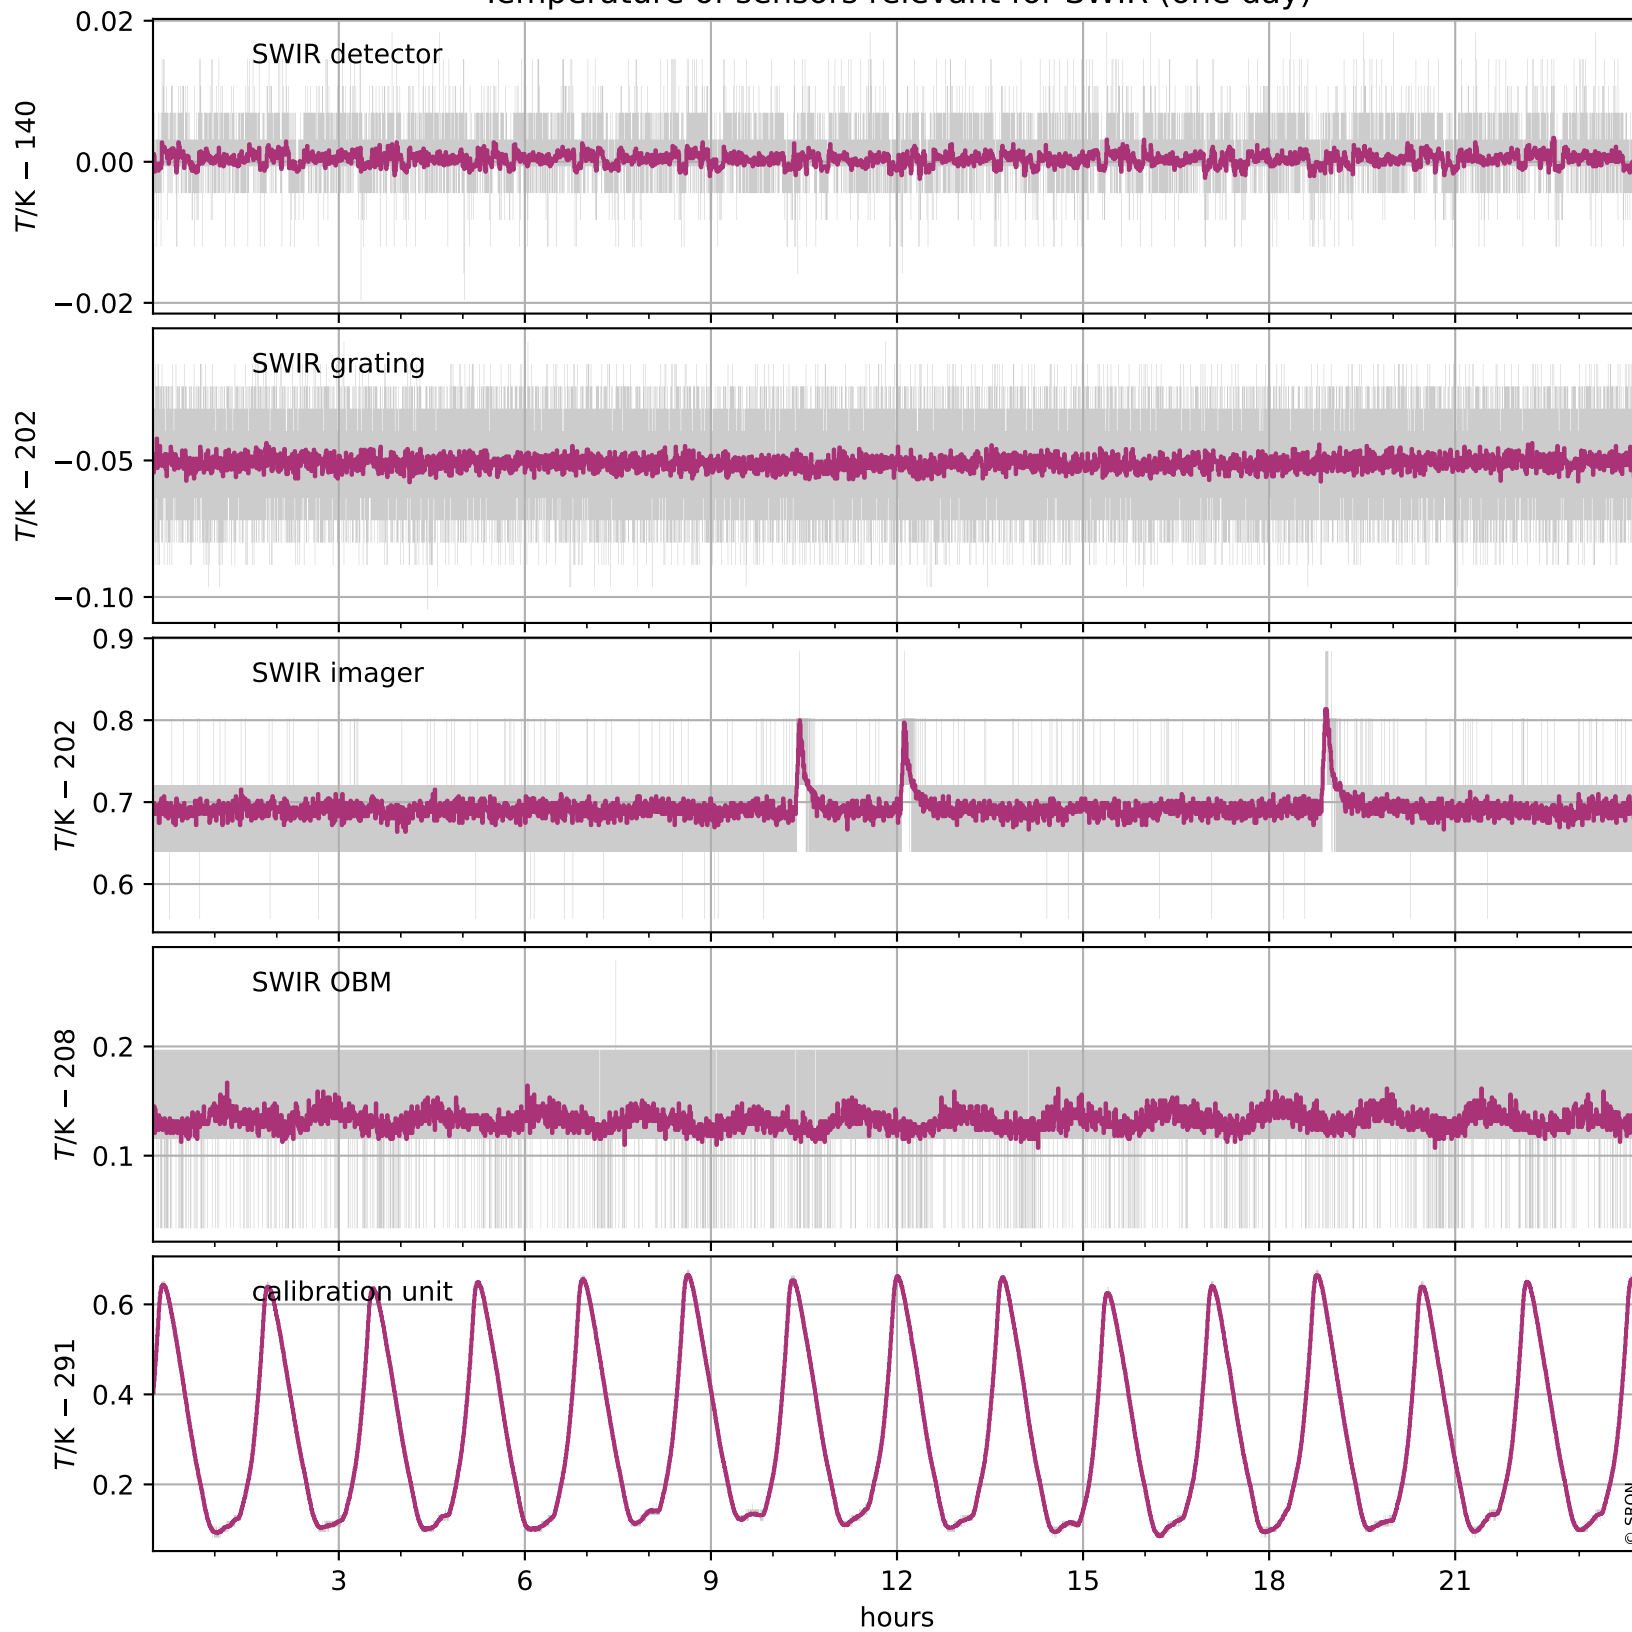

Tropomi SWIR housekeeping data

orbits: [32697, 32710]
coverage: 2024-02-04 / 2024-02-05
created: 2024-02-05T05:21:05Z

Temperature of sensors relevant for SWIR (one day)

Tropomi SWIR housekeeping data

orbits: [32226, 32710]
coverage: 2024-01-01 / 2024-02-05
created: 2024-02-05T05:21:05Z

Temperature of sensors relevant for SWIR (five weeks)

Tropomi SWIR housekeeping data

orbits: [32697, 32710]
coverage: 2024-02-04 / 2024-02-05
created: 2024-02-05T05:21:06Z

Current and duty cycle of 3 heaters relevant for SWIR (one day)

Tropomi SWIR housekeeping data

orbits: [32226, 32710]
coverage: 2024-01-01 / 2024-02-05
created: 2024-02-05T05:21:06Z

Current and duty cycle of 3 heaters relevant for SWIR (five weeks)

Tropomi SWIR housekeeping data

orbits: [32697, 32710]
coverage: 2024-02-04 / 2024-02-05
created: 2024-02-05T05:21:06Z

Temperature of sensors at the SWIR front-end electronics (one day)

Tropomi SWIR housekeeping data

orbits: [32226, 32710]
coverage: 2024-01-01 / 2024-02-05
created: 2024-02-05T05:21:07Z