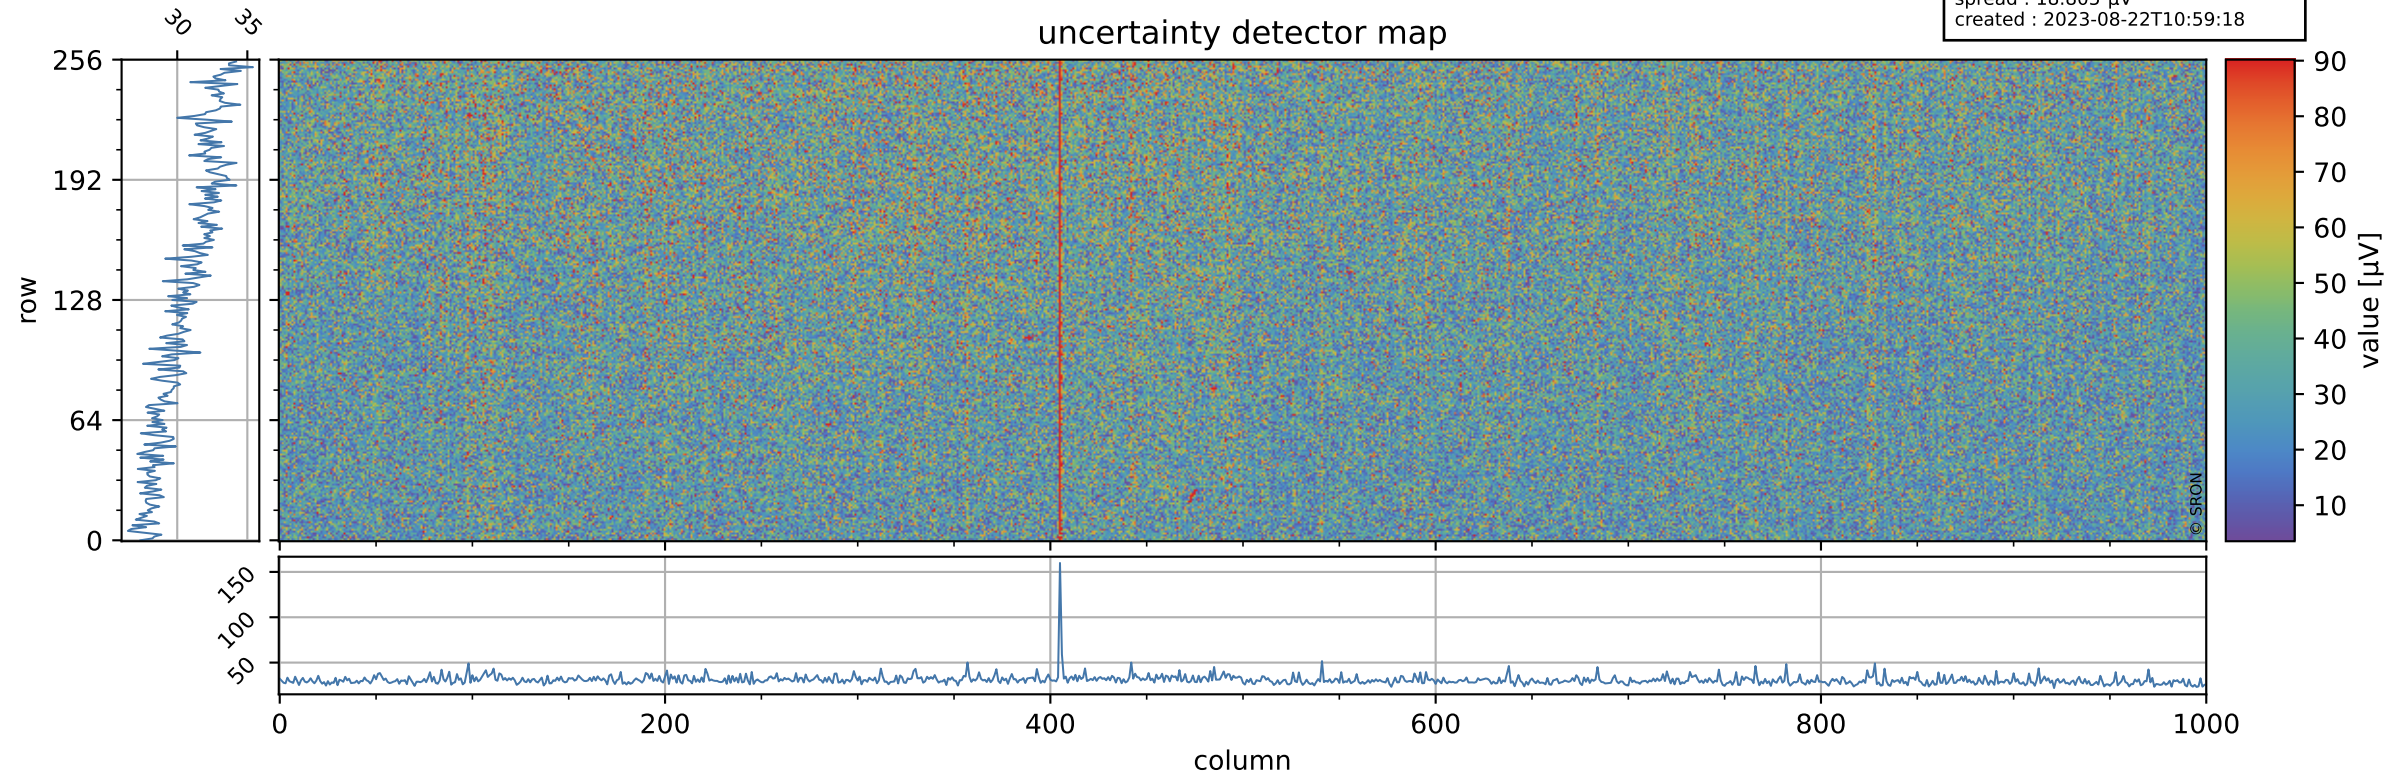

Tropomi SWIR offset (beta nominal)

orbits : 17 in [1837, 1882]
coverage : 2018-02-20 / 2018-02-22
median : 0.52592 V
spread : 0.035928 V
created : 2023-08-22T10:59:18

value detector map

Tropomi SWIR offset (beta nominal)

orbits : 17 in [1837, 1882]
coverage : 2018-02-20 / 2018-02-22
median : 31.256 μV
spread : 18.805 μV
created : 2023-08-22T10:59:18

Tropomi SWIR offset (beta nominal)

orbits : 17 in [1837, 1882]
coverage : 2018-02-20 / 2018-02-22
median : -0.095719 mV
spread : 0.3109 mV
created : 2023-08-22T10:59:18

value compared with SWIR offset CKD

Tropomi SWIR offset (beta nominal) ground-tracks of Sentinel-5P

orbits : 17 in [1837, 1882]
coverage : 2018-02-20 / 2018-02-22
created : 2023-08-22T10:59:19