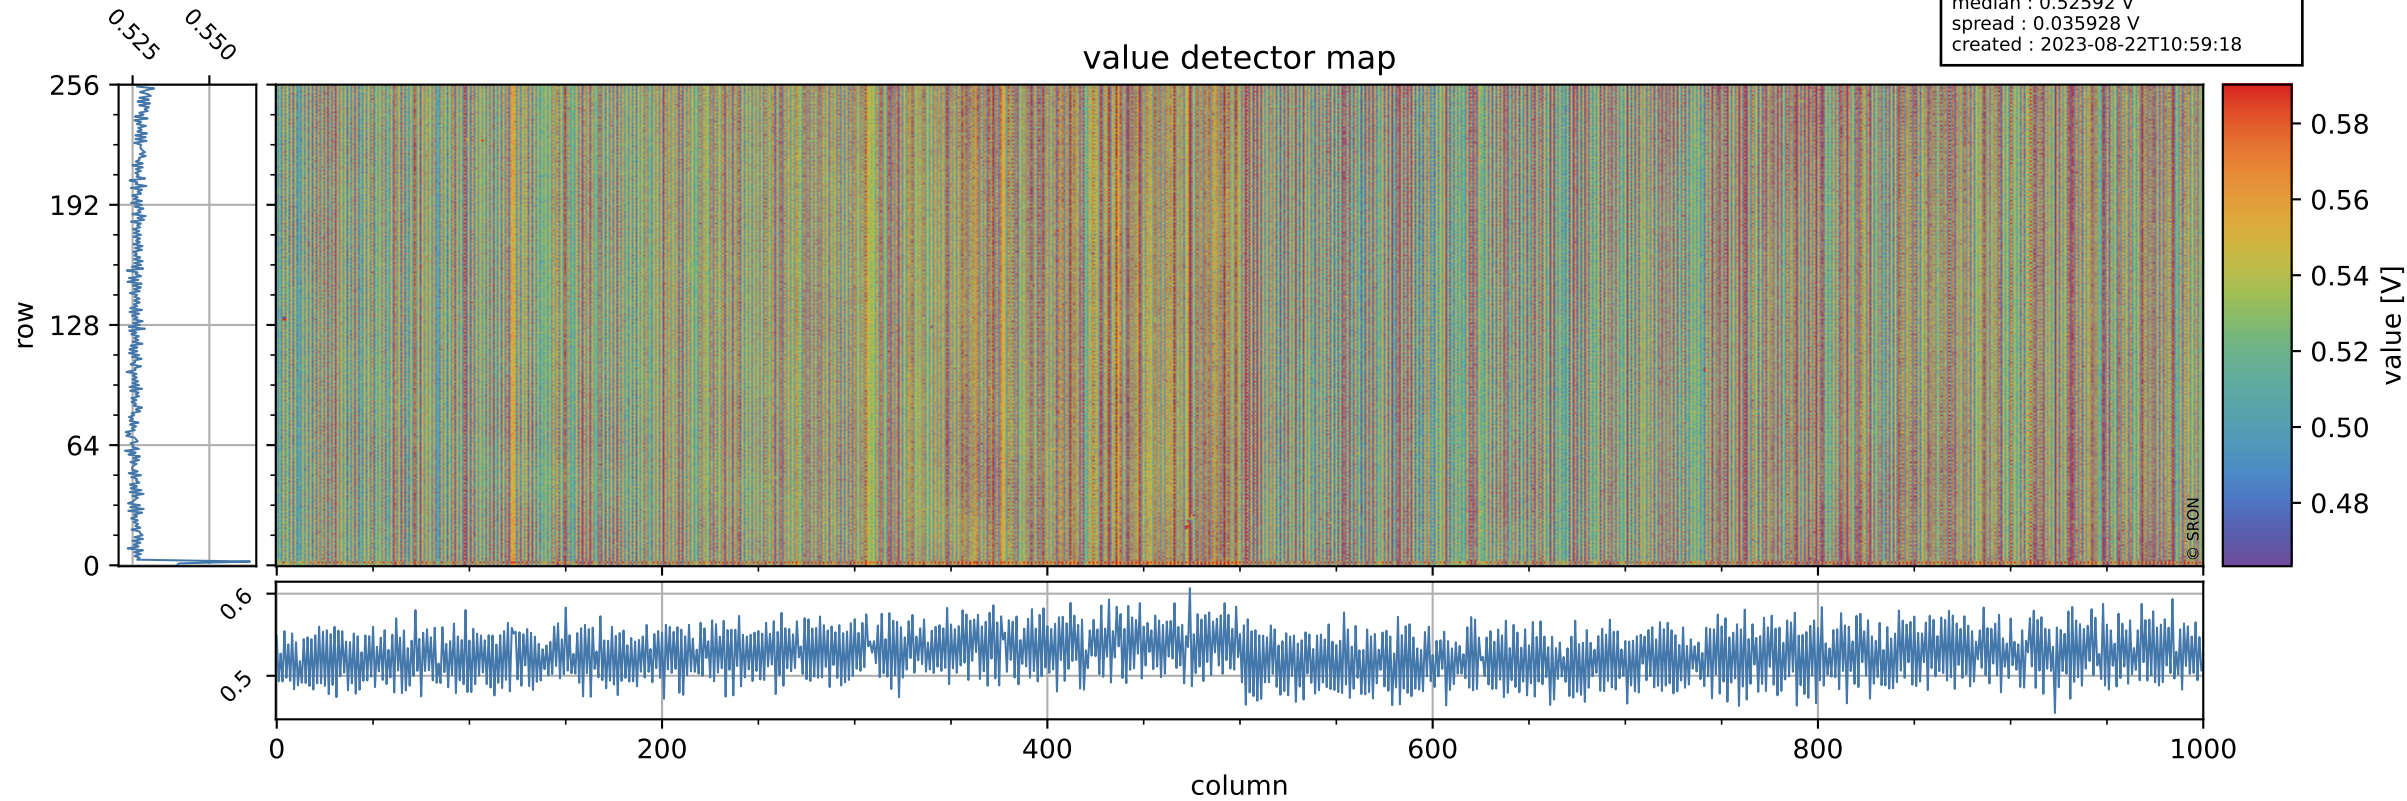

Tropomi SWIR offset (beta nominal)

orbits : 17 in [1837, 1882]
coverage : 2018-02-20 / 2018-02-22
median : 0.52592 V
spread : 0.035928 V
created : 2023-08-22T10:59:18

value detector map

Tropomi SWIR offset (beta nominal)

orbits : 17 in [1837, 1882]
coverage : 2018-02-20 / 2018-02-22
median : 31.256 μV
spread : 18.805 μV
created : 2023-08-22T10:59:18

Tropomi SWIR offset (beta nominal)

orbits : 17 in [1837, 1882]
coverage : 2018-02-20 / 2018-02-22
median : -0.095719 mV
spread : 0.3109 mV
created : 2023-08-22T10:59:18

value compared with SWIR offset CKD

Tropomi SWIR offset (beta nominal) ground-tracks of Sentinel-5P

orbits : 17 in [1837, 1882]
coverage : 2018-02-20 / 2018-02-22
created : 2023-08-22T10:59:19