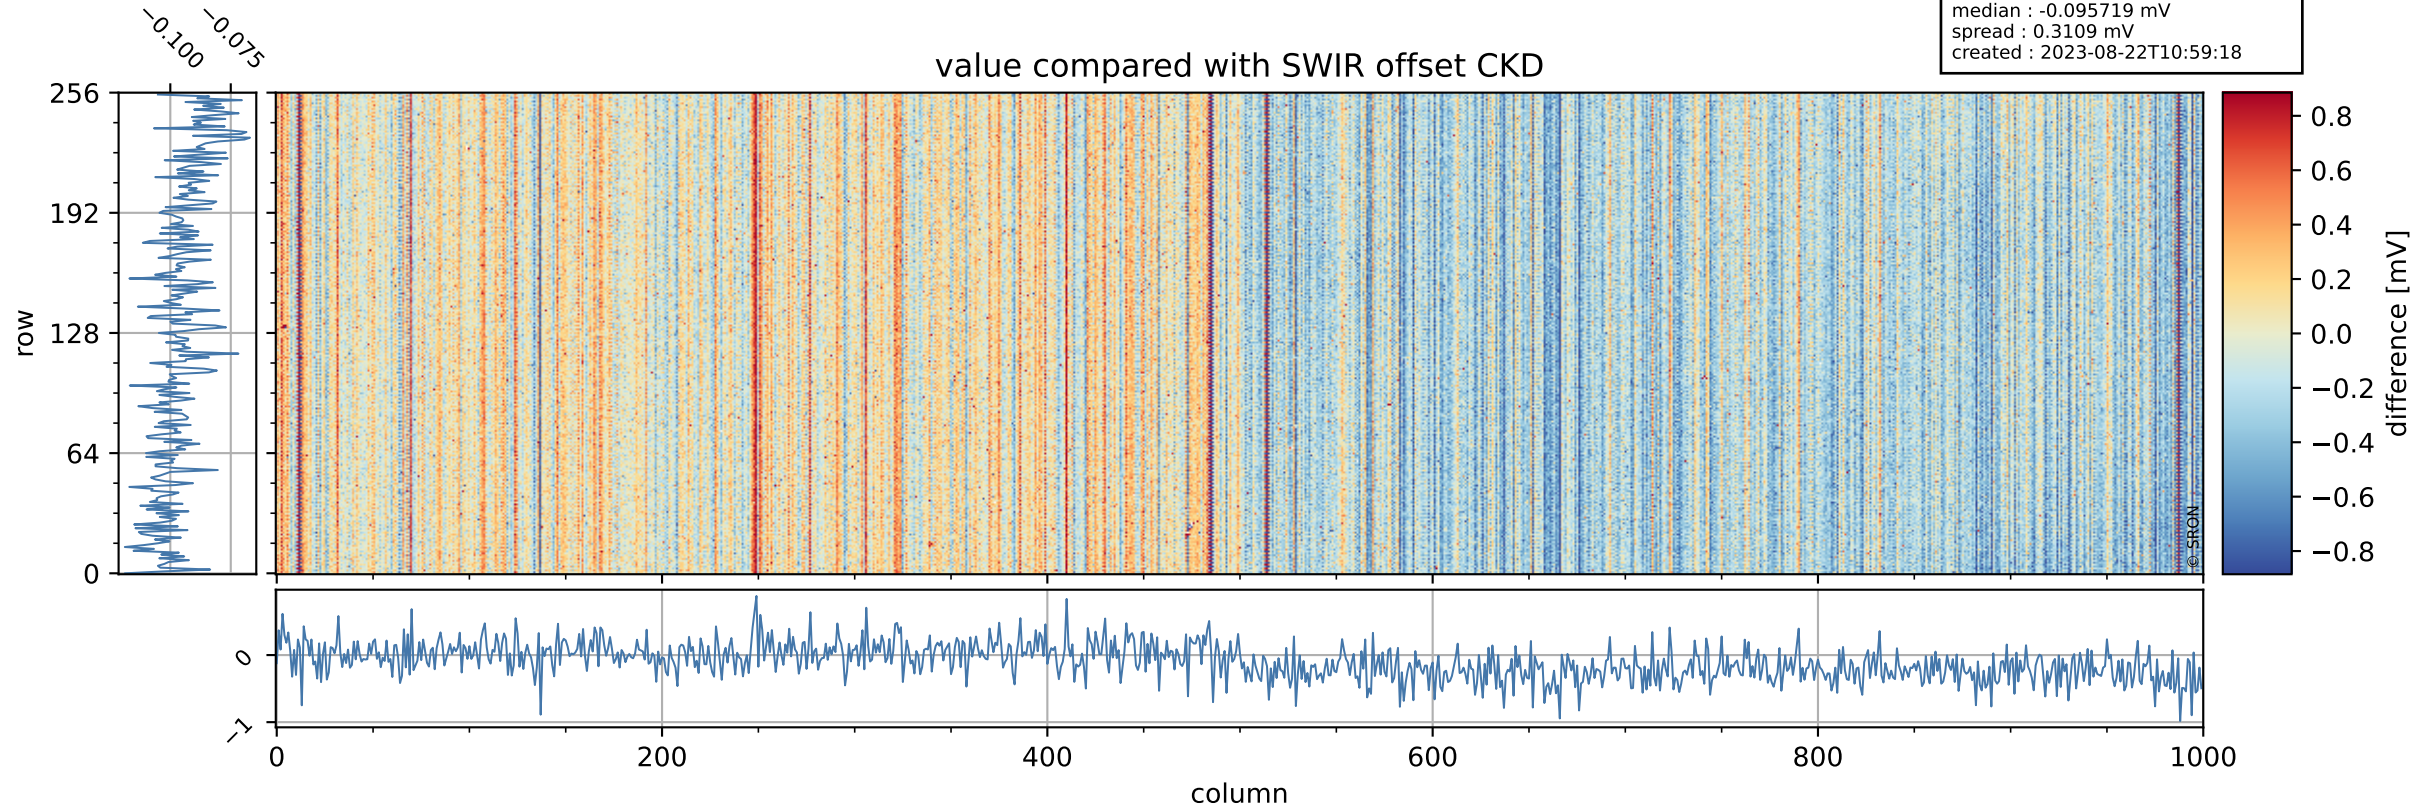

Tropomi SWIR offset (beta nominal)

orbits : 17 in [1837, 1882]
coverage : 2018-02-20 / 2018-02-22
median : 0.52592 V
spread : 0.035928 V
created : 2023-08-22T10:59:18

value detector map

Tropomi SWIR offset (beta nominal)

orbits : 17 in [1837, 1882]
coverage : 2018-02-20 / 2018-02-22
median : 31.256 μV
spread : 18.805 μV
created : 2023-08-22T10:59:18

Tropomi SWIR offset (beta nominal)

orbits : 17 in [1837, 1882]
coverage : 2018-02-20 / 2018-02-22
median : -0.095719 mV
spread : 0.3109 mV
created : 2023-08-22T10:59:18

value compared with SWIR offset CKD

Tropomi SWIR offset (beta nominal) ground-tracks of Sentinel-5P

orbits : 17 in [1837, 1882]
coverage : 2018-02-20 / 2018-02-22
created : 2023-08-22T10:59:19