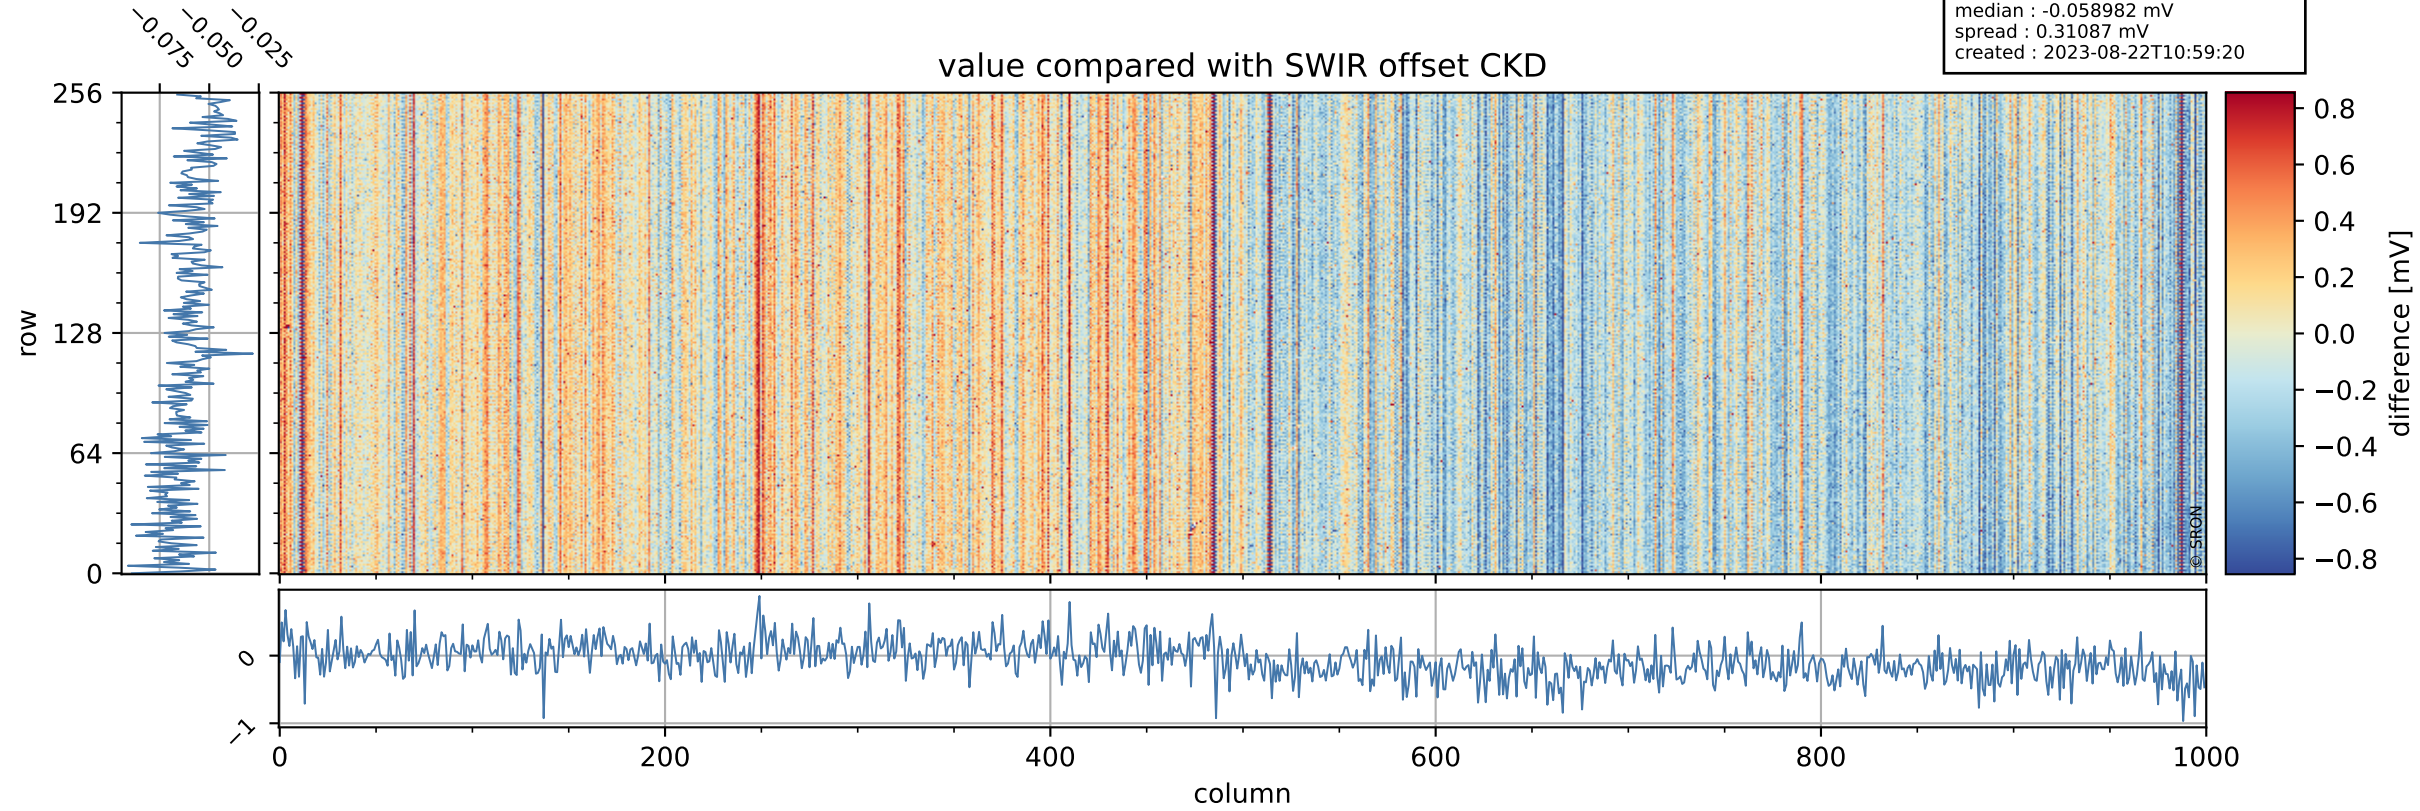

Tropomi SWIR offset (beta nominal)

orbits : 15 in [1882, 1927]
coverage : 2018-02-23 / 2018-02-26
median : 0.52596 V
spread : 0.035927 V
created : 2023-08-22T10:59:19

value detector map

Tropomi SWIR offset (beta nominal)

orbits : 15 in [1882, 1927]
coverage : 2018-02-23 / 2018-02-26
median : 31.594 μV
spread : 18.647 μV
created : 2023-08-22T10:59:19

Tropomi SWIR offset (beta nominal)

orbits : 15 in [1882, 1927]
coverage : 2018-02-23 / 2018-02-26
median : -0.058982 mV
spread : 0.31087 mV
created : 2023-08-22T10:59:20

value compared with SWIR offset CKD

Tropomi SWIR offset (beta nominal) ground-tracks of Sentinel-5P

orbits : 15 in [1882, 1927]
coverage : 2018-02-23 / 2018-02-26
created : 2023-08-22T10:59:20