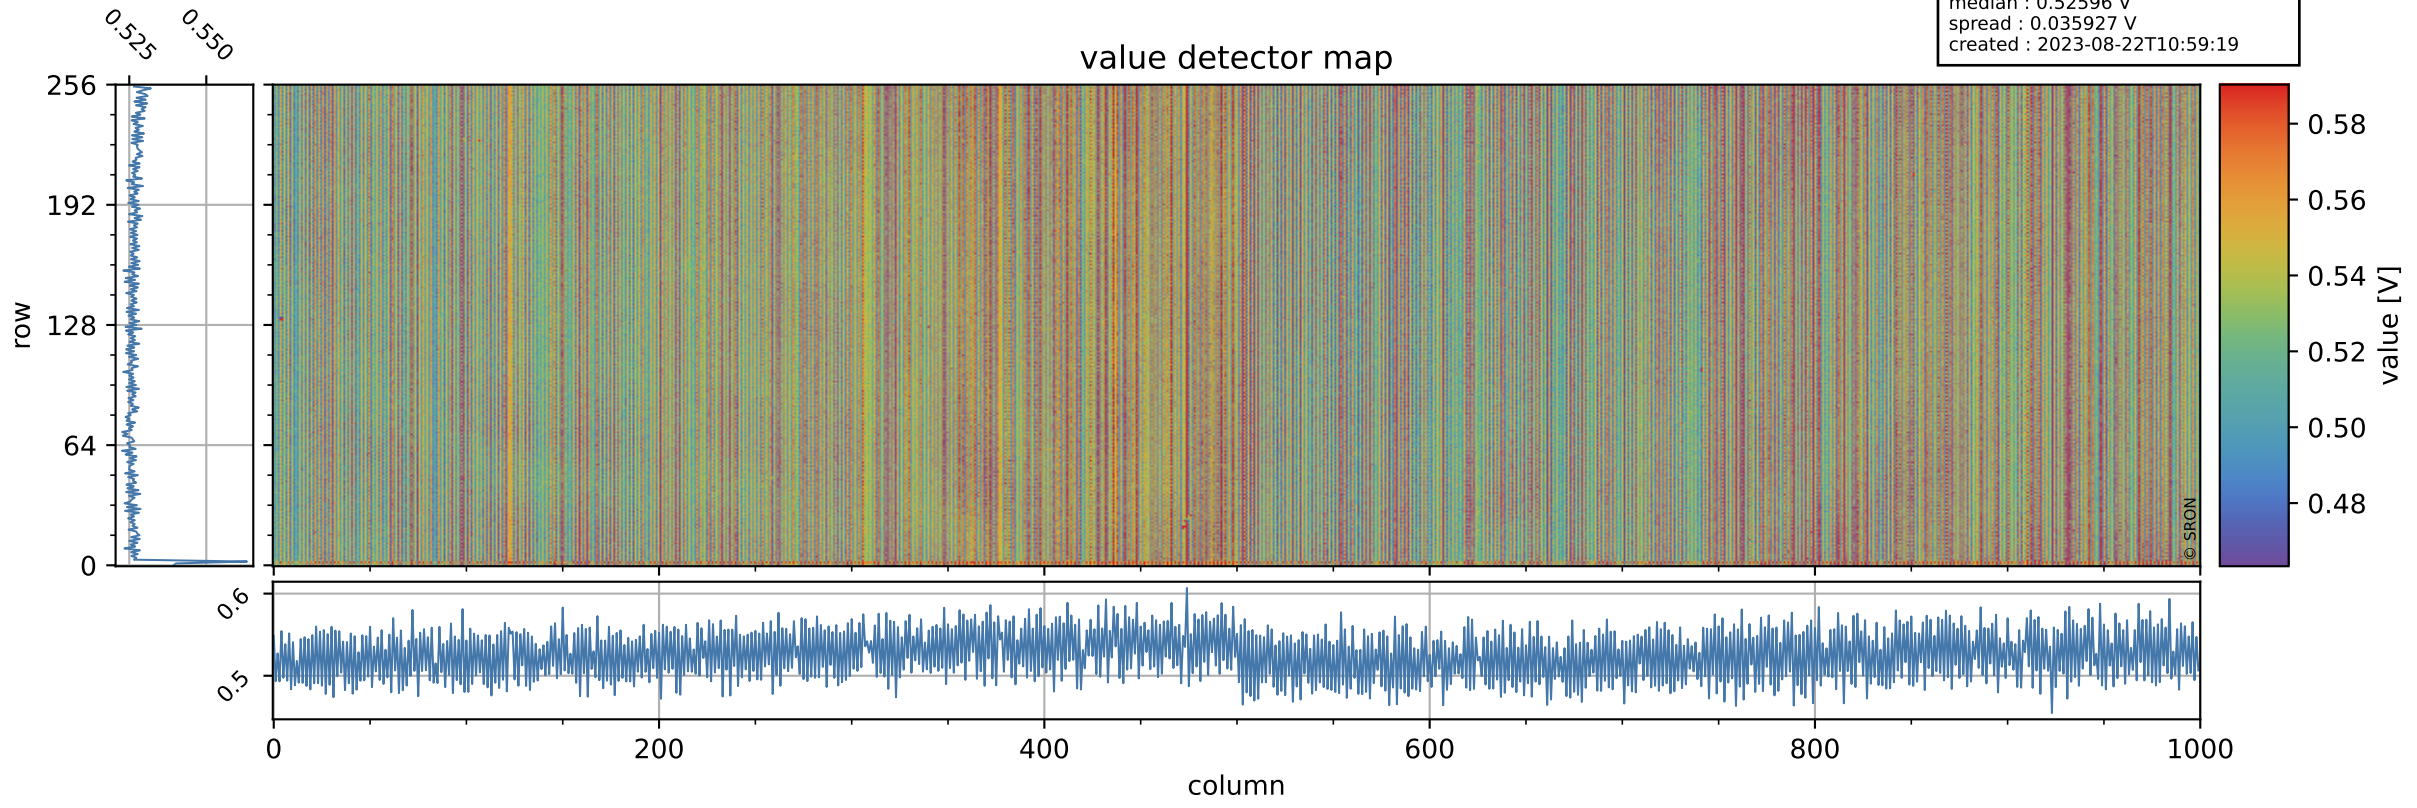

Tropomi SWIR offset (beta nominal)

orbits : 15 in [1882, 1927]
coverage : 2018-02-23 / 2018-02-26
median : 0.52596 V
spread : 0.035927 V
created : 2023-08-22T10:59:19

value detector map

Tropomi SWIR offset (beta nominal)

orbits : 15 in [1882, 1927]
coverage : 2018-02-23 / 2018-02-26
median : 31.594 μV
spread : 18.647 μV
created : 2023-08-22T10:59:19

Tropomi SWIR offset (beta nominal)

orbits : 15 in [1882, 1927]
coverage : 2018-02-23 / 2018-02-26
median : -0.058982 mV
spread : 0.31087 mV
created : 2023-08-22T10:59:20

value compared with SWIR offset CKD

Tropomi SWIR offset (beta nominal) ground-tracks of Sentinel-5P

orbits : 15 in [1882, 1927]
coverage : 2018-02-23 / 2018-02-26
created : 2023-08-22T10:59:20