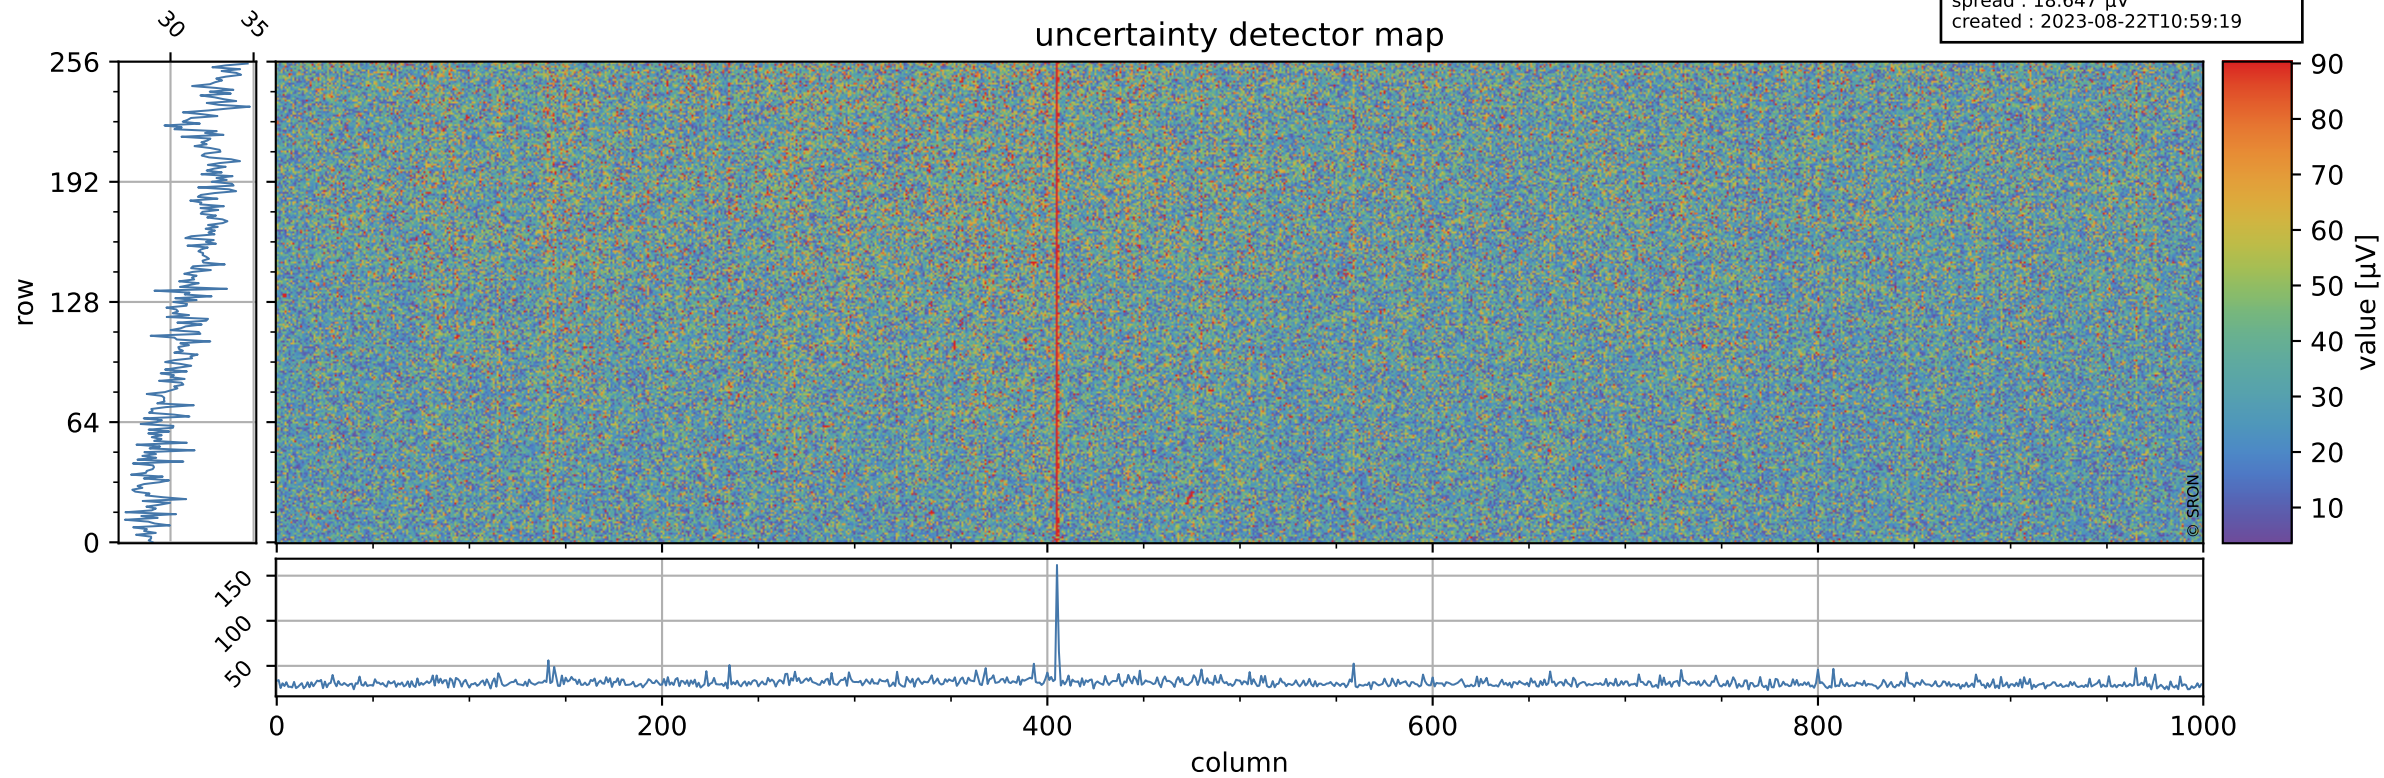

Tropomi SWIR offset (beta nominal)

orbits : 15 in [1882, 1927]
coverage : 2018-02-23 / 2018-02-26
median : 0.52596 V
spread : 0.035927 V
created : 2023-08-22T10:59:19

value detector map

Tropomi SWIR offset (beta nominal)

orbits : 15 in [1882, 1927]
coverage : 2018-02-23 / 2018-02-26
median : 31.594 μV
spread : 18.647 μV
created : 2023-08-22T10:59:19

Tropomi SWIR offset (beta nominal)

orbits : 15 in [1882, 1927]
coverage : 2018-02-23 / 2018-02-26
median : -0.058982 mV
spread : 0.31087 mV
created : 2023-08-22T10:59:20

value compared with SWIR offset CKD

Tropomi SWIR offset (beta nominal) ground-tracks of Sentinel-5P

orbits : 15 in [1882, 1927]
coverage : 2018-02-23 / 2018-02-26
created : 2023-08-22T10:59:20