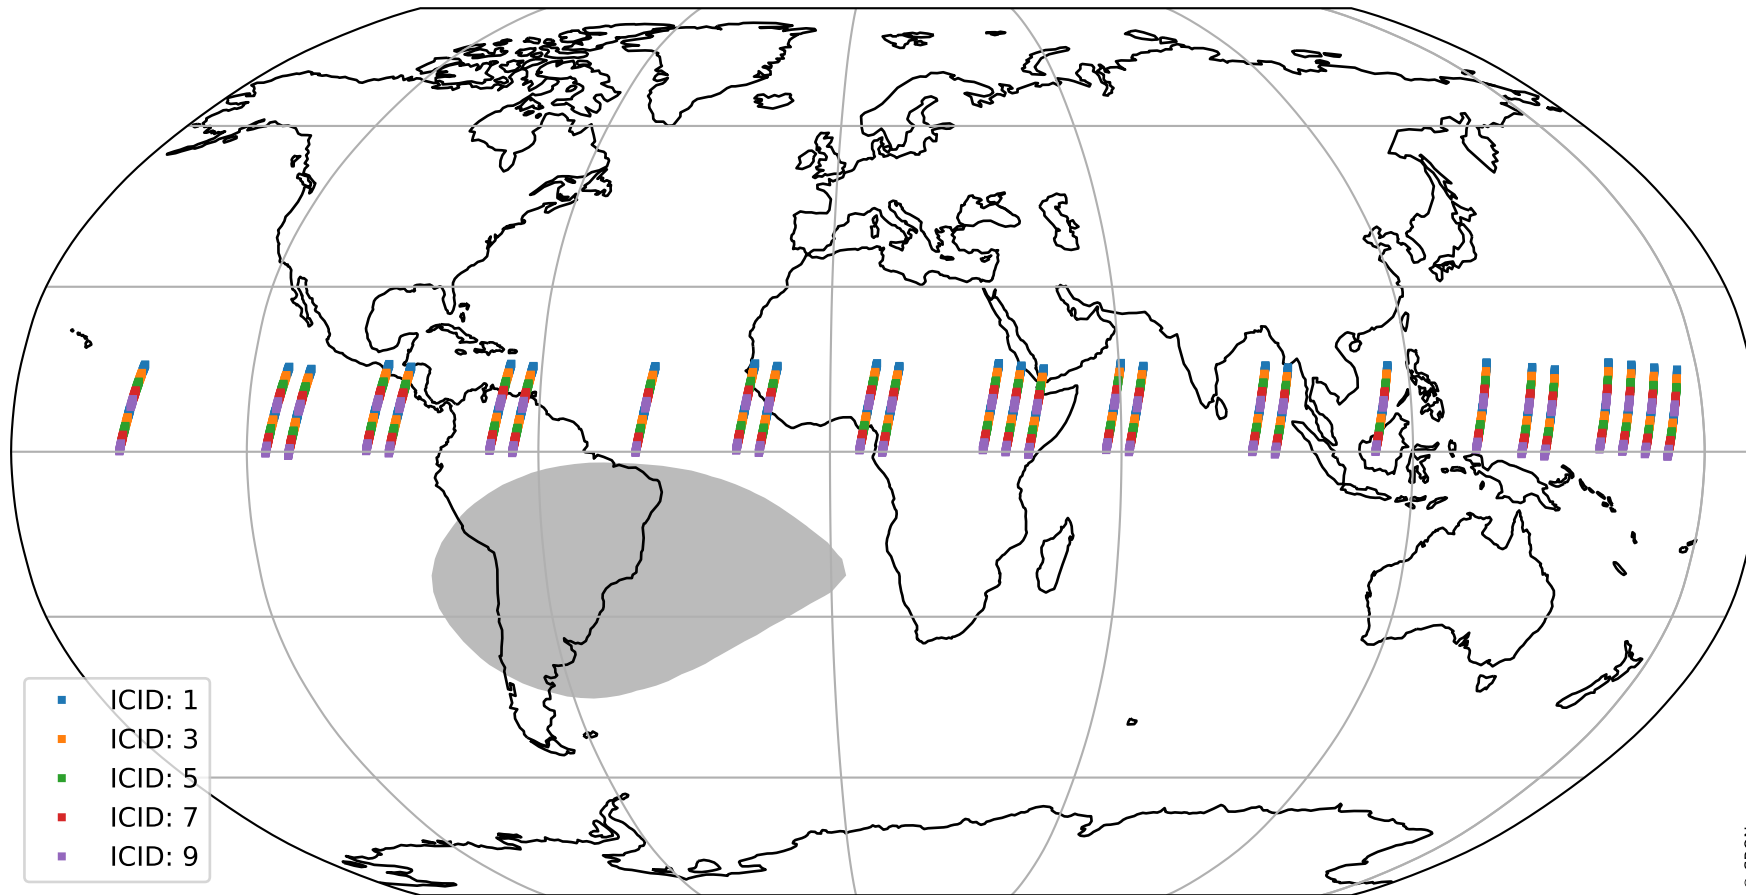

Tropomi SWIR offset (beta nominal)

orbits : 27 in [2242, 2287]
coverage : 2018-03-20 / 2018-03-23
median : 0.52594 V
spread : 0.035927 V
created : 2023-08-22T10:59:20

value detector map

Tropomi SWIR offset (beta nominal)

orbits : 27 in [2242, 2287]
coverage : 2018-03-20 / 2018-03-23
median : 28.778 μV
spread : 17.955 μV
created : 2023-08-22T10:59:21

Tropomi SWIR offset (beta nominal)

orbits : 27 in [2242, 2287]
coverage : 2018-03-20 / 2018-03-23
median : -0.080301 mV
spread : 0.311174 mV
created : 2023-08-22T10:59:21

value compared with SWIR offset CKD

Tropomi SWIR offset (beta nominal) ground-tracks of Sentinel-5P

orbits : 27 in [2242, 2287]
coverage : 2018-03-20 / 2018-03-23
created : 2023-08-22T10:59:21

Tropomi SWIR offset (beta nominal)

orbits : [1867, 2287]
coverage : 2018-02-20 / 2018-03-23
created : 2023-08-22T10:59:21

trend of detector median & temperatures