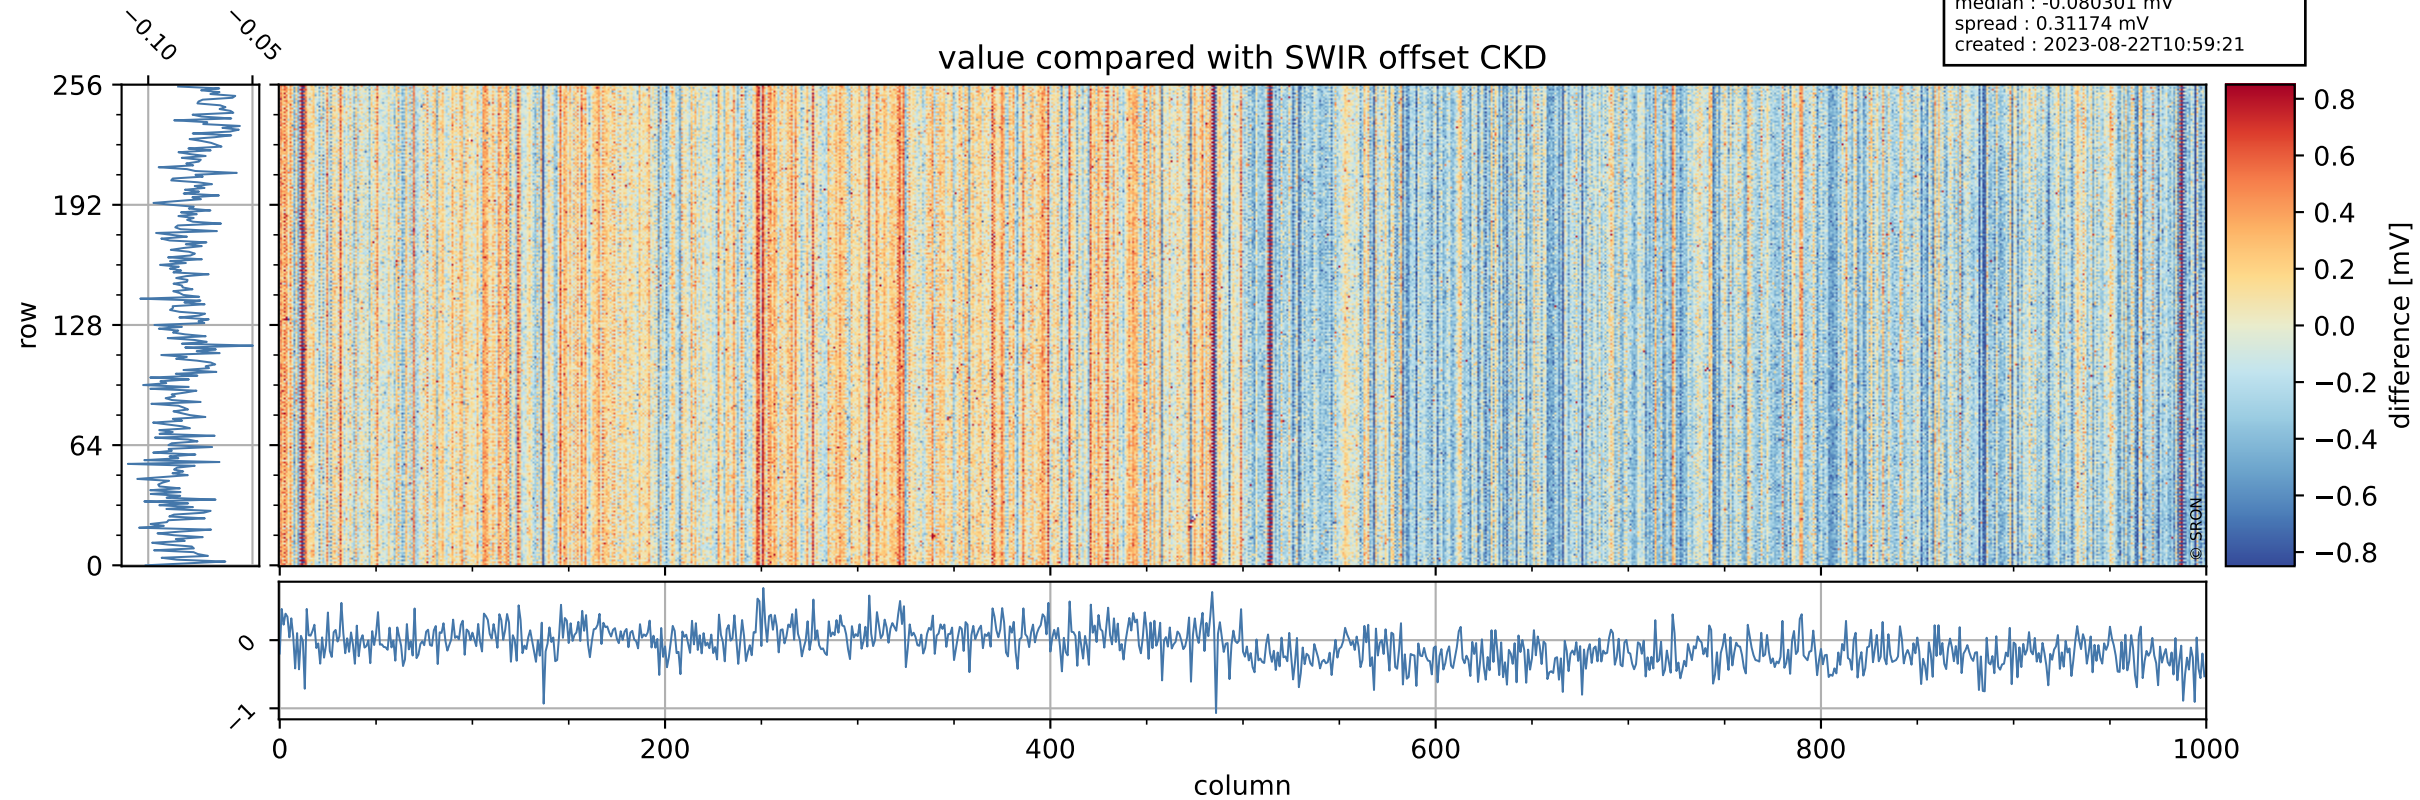

Tropomi SWIR offset (beta nominal)

orbits : 27 in [2242, 2287]
coverage : 2018-03-20 / 2018-03-23
median : 0.52594 V
spread : 0.035927 V
created : 2023-08-22T10:59:20

value detector map

Tropomi SWIR offset (beta nominal)

orbits : 27 in [2242, 2287]
coverage : 2018-03-20 / 2018-03-23
median : 28.778 μV
spread : 17.955 μV
created : 2023-08-22T10:59:21

Tropomi SWIR offset (beta nominal)

orbits : 27 in [2242, 2287]
coverage : 2018-03-20 / 2018-03-23
median : -0.080301 mV
spread : 0.311174 mV
created : 2023-08-22T10:59:21

value compared with SWIR offset CKD

Tropomi SWIR offset (beta nominal) ground-tracks of Sentinel-5P

orbits : 27 in [2242, 2287]
coverage : 2018-03-20 / 2018-03-23
created : 2023-08-22T10:59:21

Tropomi SWIR offset (beta nominal)

orbits : [1867, 2287]
coverage : 2018-02-20 / 2018-03-23
created : 2023-08-22T10:59:21

trend of detector median & temperatures