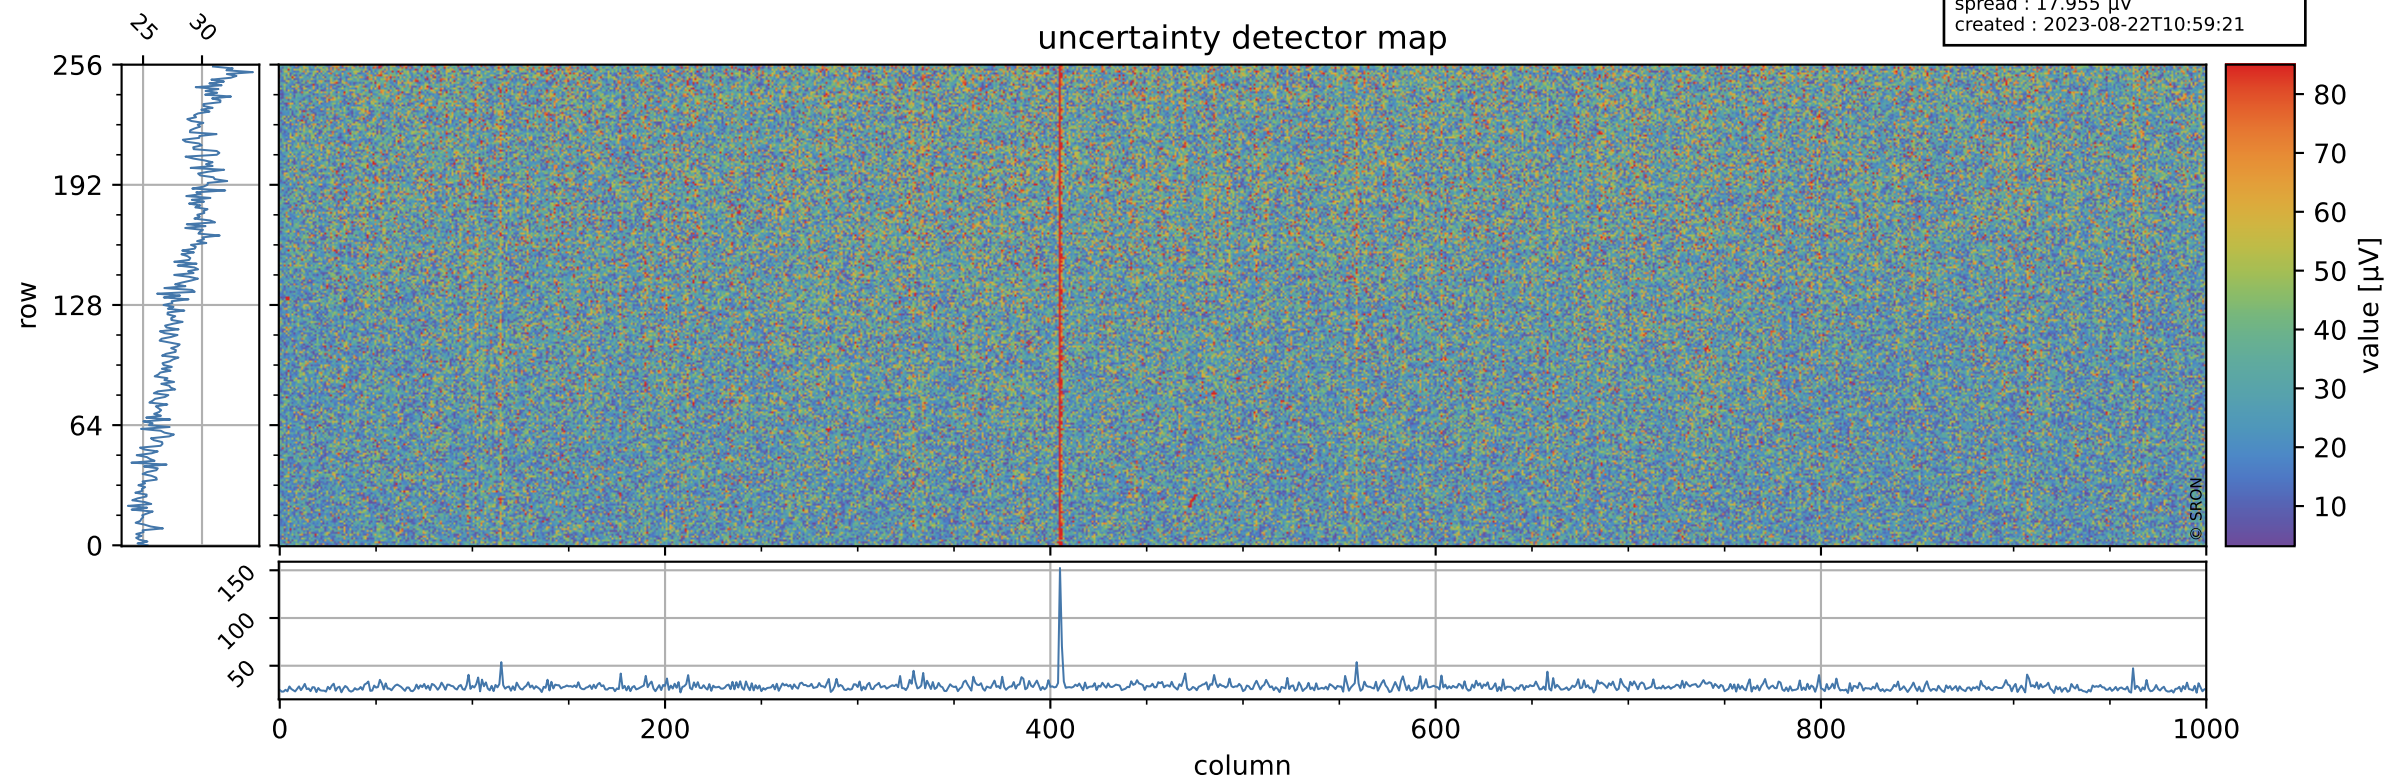

Tropomi SWIR offset (beta nominal)

orbits : 27 in [2242, 2287]
coverage : 2018-03-20 / 2018-03-23
median : 0.52594 V
spread : 0.035927 V
created : 2023-08-22T10:59:20

value detector map

Tropomi SWIR offset (beta nominal)

orbits : 27 in [2242, 2287]
coverage : 2018-03-20 / 2018-03-23
median : 28.778 μV
spread : 17.955 μV
created : 2023-08-22T10:59:21

Tropomi SWIR offset (beta nominal)

orbits : 27 in [2242, 2287]
coverage : 2018-03-20 / 2018-03-23
median : -0.080301 mV
spread : 0.311174 mV
created : 2023-08-22T10:59:21

value compared with SWIR offset CKD

Tropomi SWIR offset (beta nominal) ground-tracks of Sentinel-5P

orbits : 27 in [2242, 2287]
coverage : 2018-03-20 / 2018-03-23
created : 2023-08-22T10:59:21

Tropomi SWIR offset (beta nominal)

orbits : [1867, 2287]
coverage : 2018-02-20 / 2018-03-23
created : 2023-08-22T10:59:21

trend of detector median & temperatures