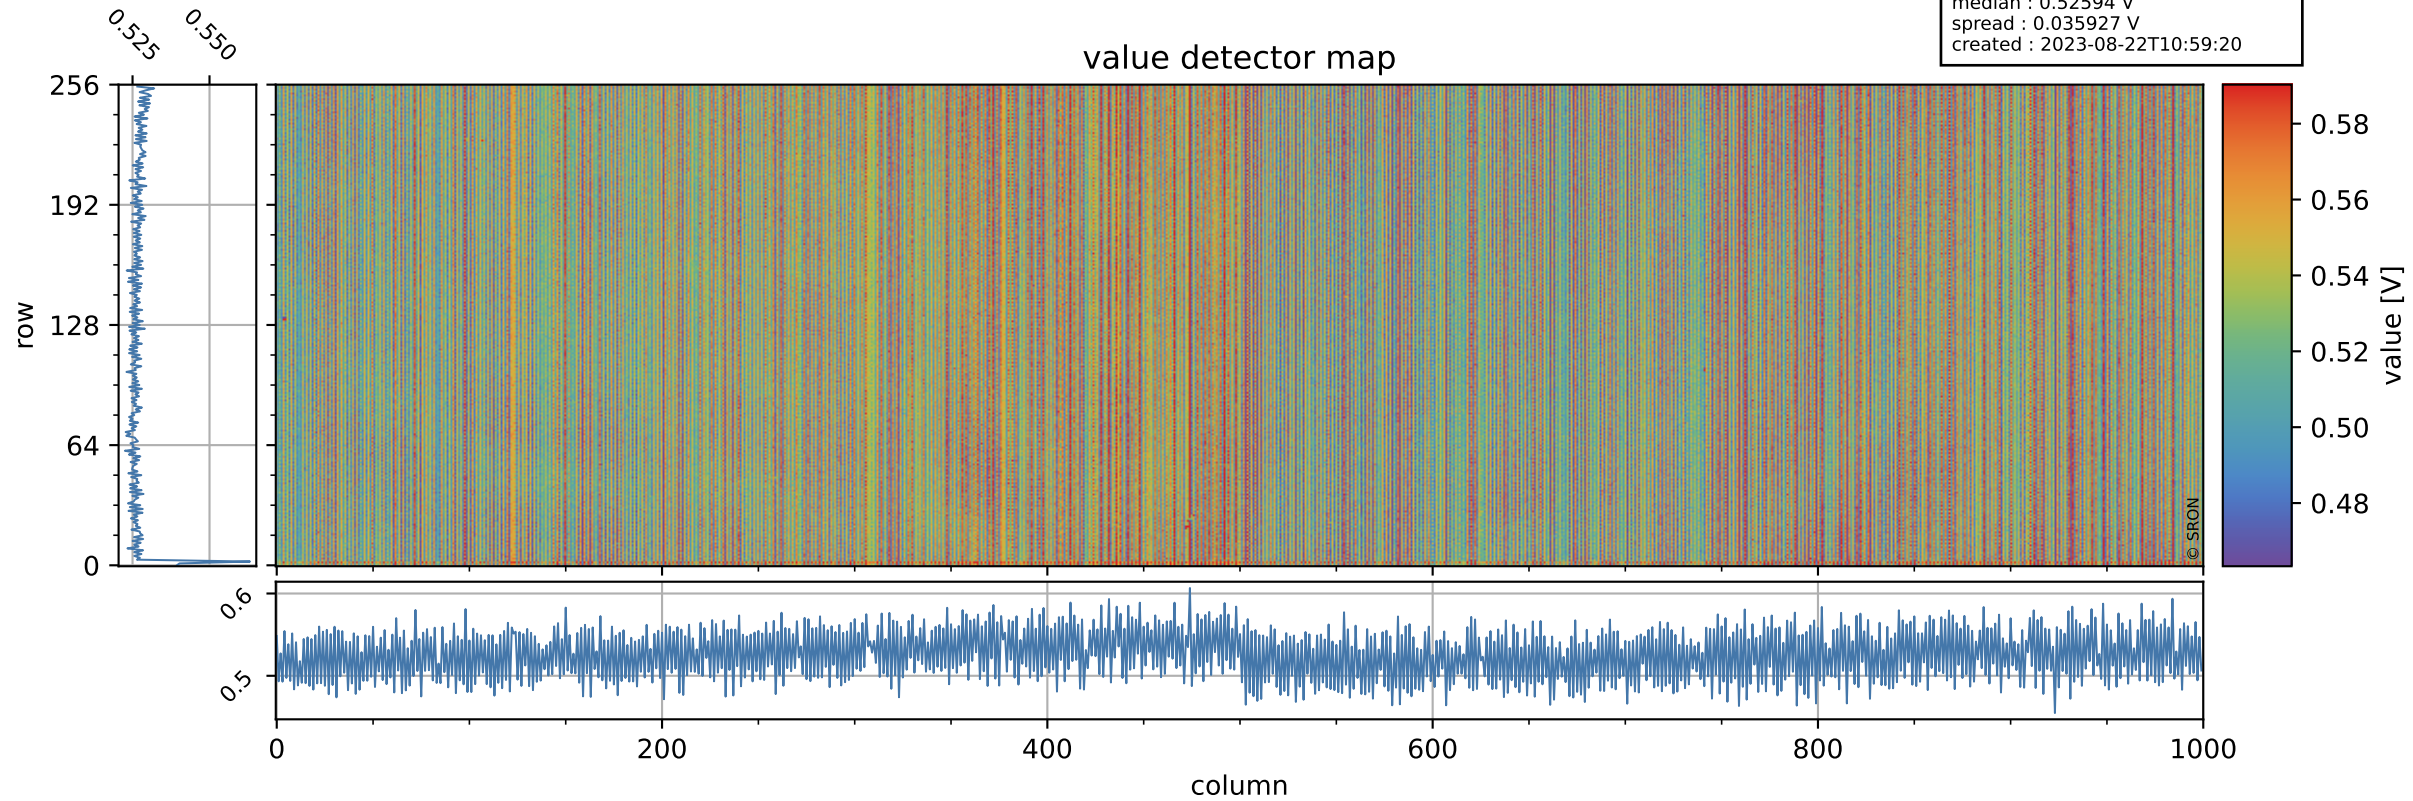

Tropomi SWIR offset (beta nominal)

orbits : 27 in [2242, 2287]
coverage : 2018-03-20 / 2018-03-23
median : 0.52594 V
spread : 0.035927 V
created : 2023-08-22T10:59:20

value detector map

Tropomi SWIR offset (beta nominal)

orbits : 27 in [2242, 2287]
coverage : 2018-03-20 / 2018-03-23
median : 28.778 μV
spread : 17.955 μV
created : 2023-08-22T10:59:21

Tropomi SWIR offset (beta nominal)

orbits : 27 in [2242, 2287]
coverage : 2018-03-20 / 2018-03-23
median : -0.080301 mV
spread : 0.311174 mV
created : 2023-08-22T10:59:21

value compared with SWIR offset CKD

Tropomi SWIR offset (beta nominal) ground-tracks of Sentinel-5P

orbits : 27 in [2242, 2287]
coverage : 2018-03-20 / 2018-03-23
created : 2023-08-22T10:59:21

Tropomi SWIR offset (beta nominal)

orbits : [1867, 2287]
coverage : 2018-02-20 / 2018-03-23
created : 2023-08-22T10:59:21

trend of detector median & temperatures