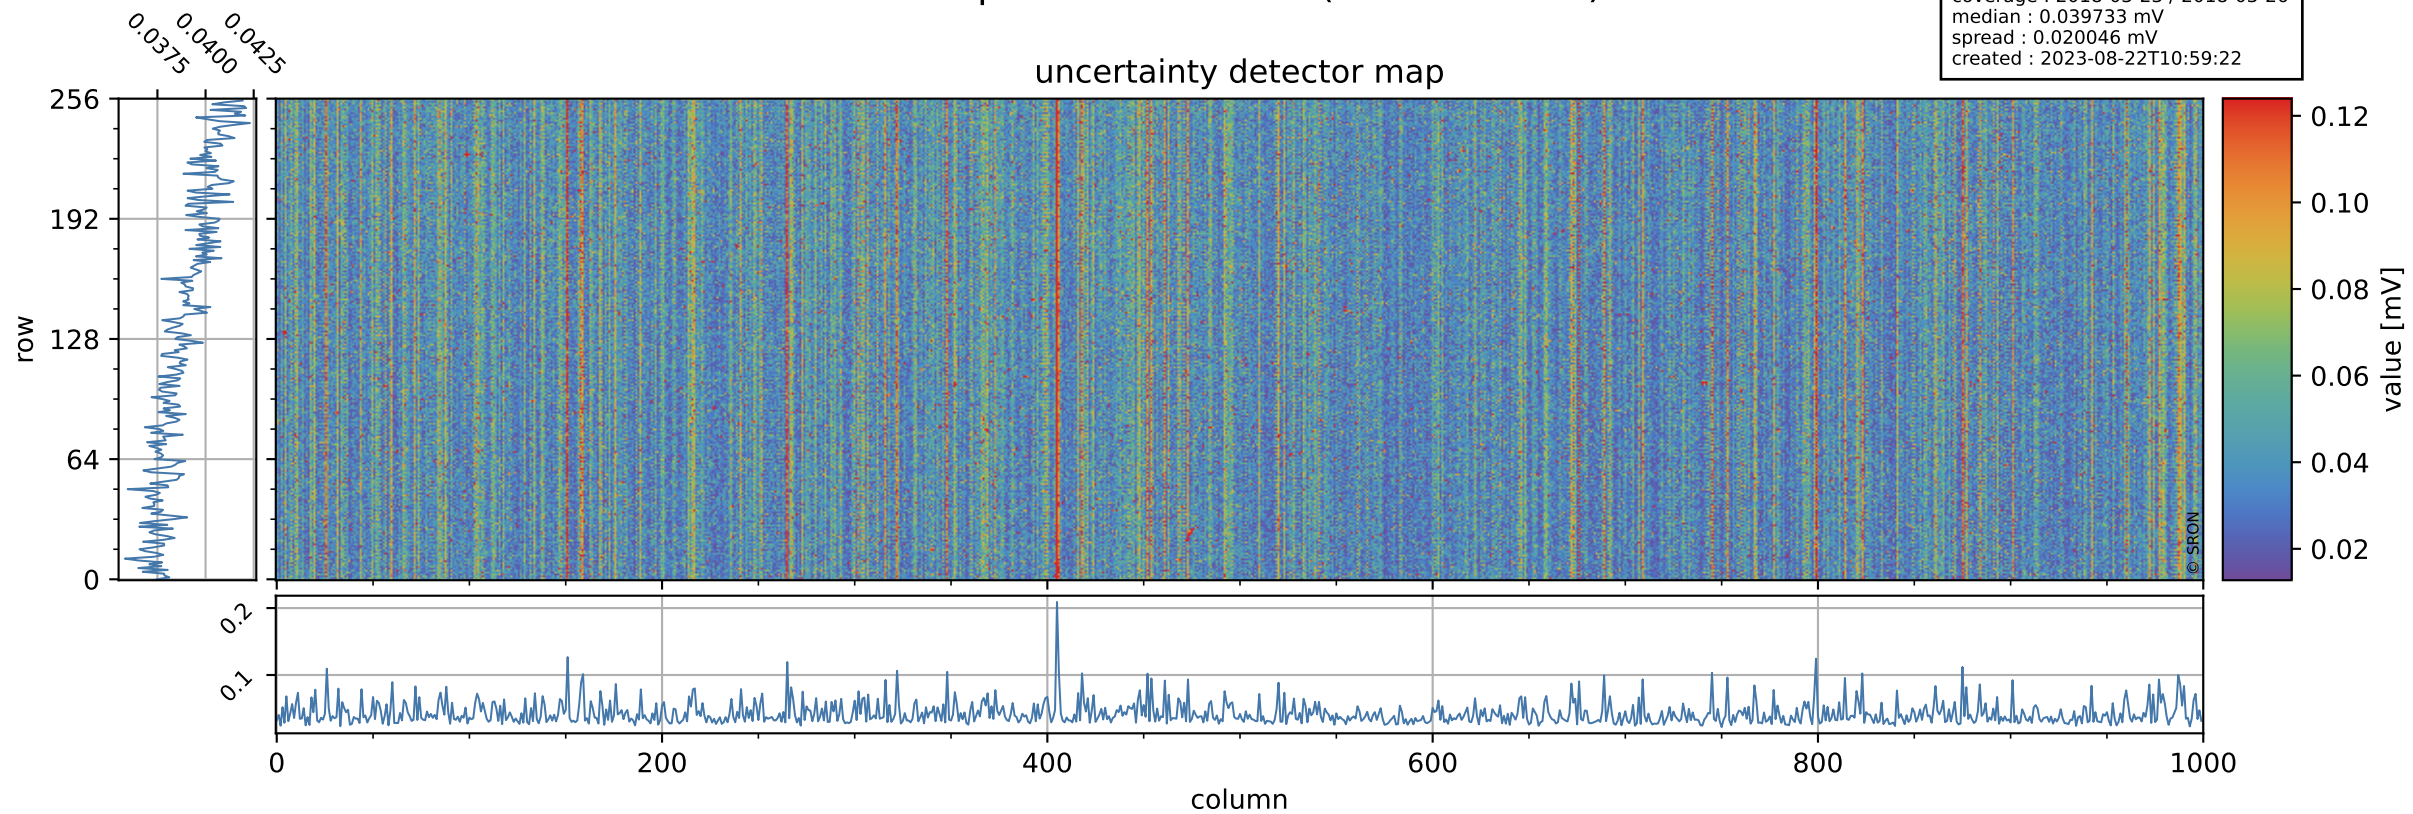

Tropomi SWIR offset (beta nominal)

orbits : 30 in [2287, 2332]
coverage : 2018-03-23 / 2018-03-26
median : 0.52595 V
spread : 0.035932 V
created : 2023-08-22T10:59:22

value detector map

Tropomi SWIR offset (beta nominal)

orbits : 30 in [2287, 2332]
coverage : 2018-03-23 / 2018-03-26
median : 0.039733 mV
spread : 0.020046 mV
created : 2023-08-22T10:59:22

uncertainty detector map

Tropomi SWIR offset (beta nominal)

orbits : 30 in [2287, 2332]
coverage : 2018-03-23 / 2018-03-26
median : -0.072485 mV
spread : 0.30555 mV
created : 2023-08-22T10:59:23

value compared with SWIR offset CKD

Tropomi SWIR offset (beta nominal) ground-tracks of Sentinel-5P

orbits : 30 in [2287, 2332]
coverage : 2018-03-23 / 2018-03-26
created : 2023-08-22T10:59:23

Tropomi SWIR offset (beta nominal)

orbits : [1867, 2332]
coverage : 2018-02-20 / 2018-03-26
created : 2023-08-22T10:59:23

trend of detector median & temperatures