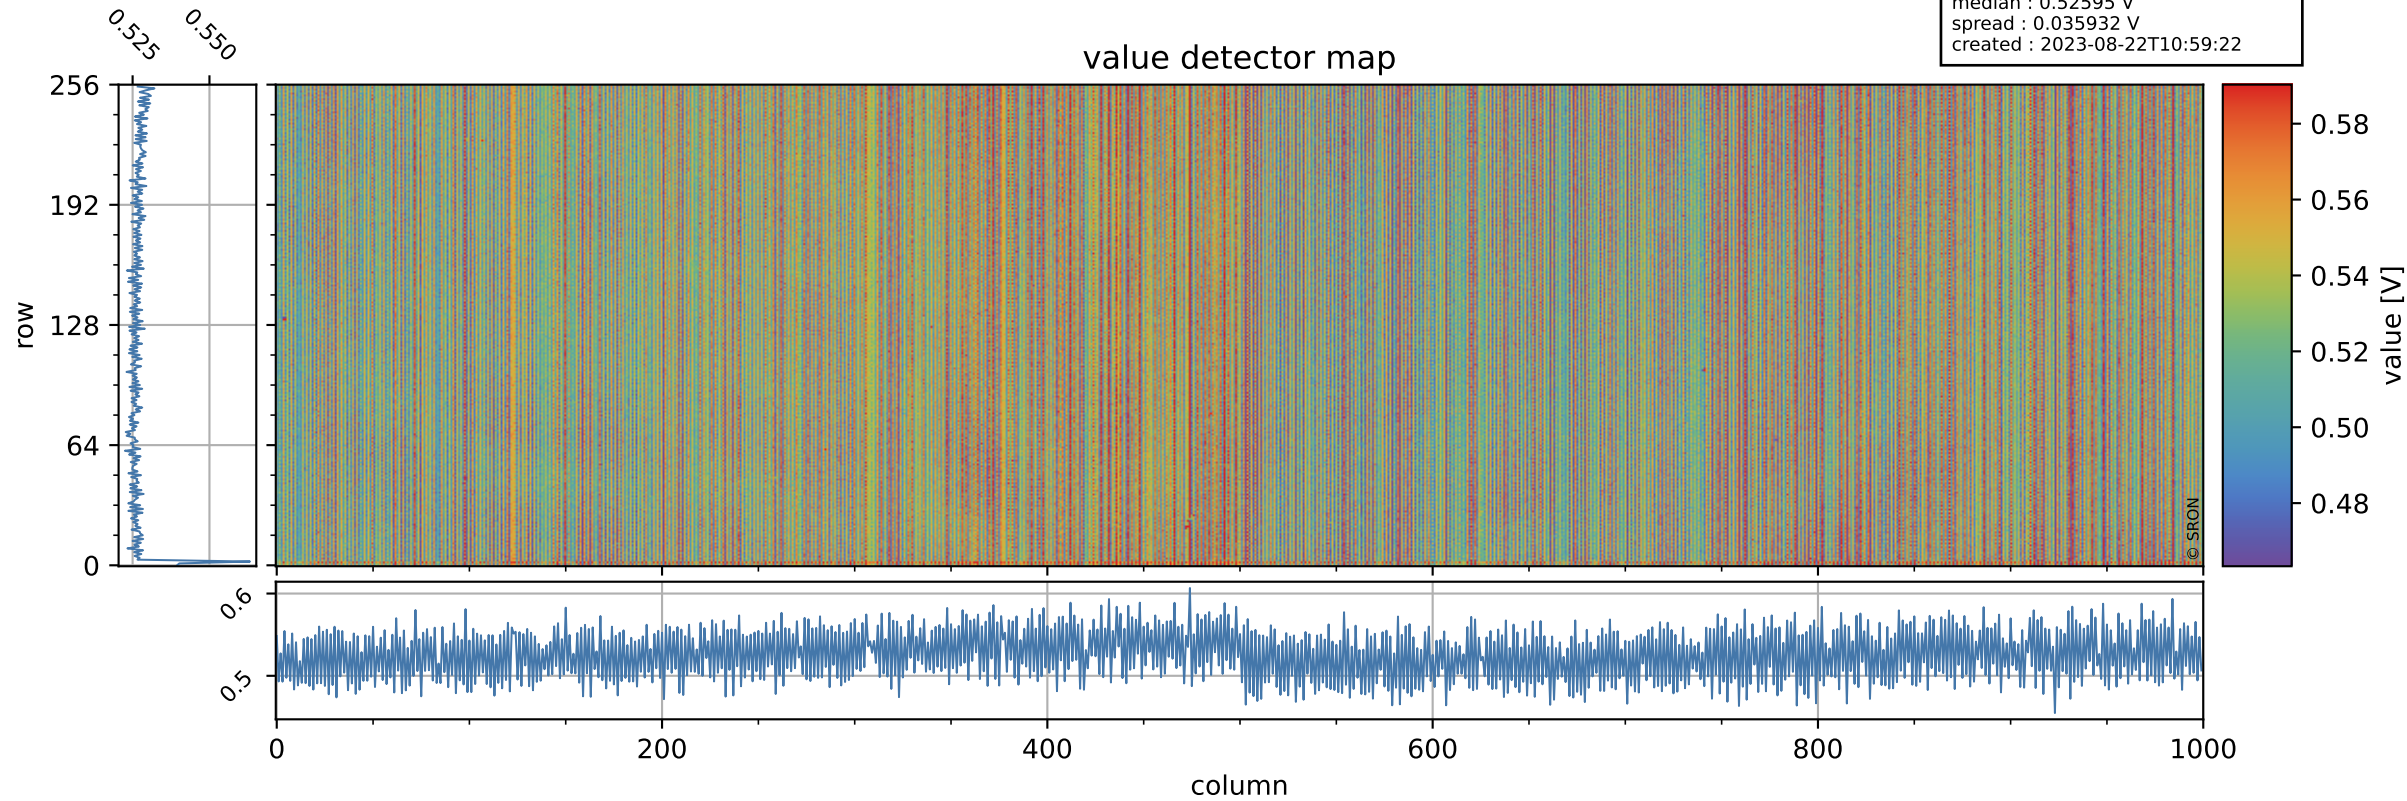

Tropomi SWIR offset (beta nominal)

orbits : 30 in [2287, 2332]
coverage : 2018-03-23 / 2018-03-26
median : 0.52595 V
spread : 0.035932 V
created : 2023-08-22T10:59:22

value detector map

Tropomi SWIR offset (beta nominal)

orbits : 30 in [2287, 2332]
coverage : 2018-03-23 / 2018-03-26
median : 0.039733 mV
spread : 0.020046 mV
created : 2023-08-22T10:59:22

uncertainty detector map

Tropomi SWIR offset (beta nominal)

orbits : 30 in [2287, 2332]
coverage : 2018-03-23 / 2018-03-26
median : -0.072485 mV
spread : 0.30555 mV
created : 2023-08-22T10:59:23

value compared with SWIR offset CKD

Tropomi SWIR offset (beta nominal) ground-tracks of Sentinel-5P

orbits : 30 in [2287, 2332]
coverage : 2018-03-23 / 2018-03-26
created : 2023-08-22T10:59:23

Tropomi SWIR offset (beta nominal)

orbits : [1867, 2332]
coverage : 2018-02-20 / 2018-03-26
created : 2023-08-22T10:59:23

trend of detector median & temperatures