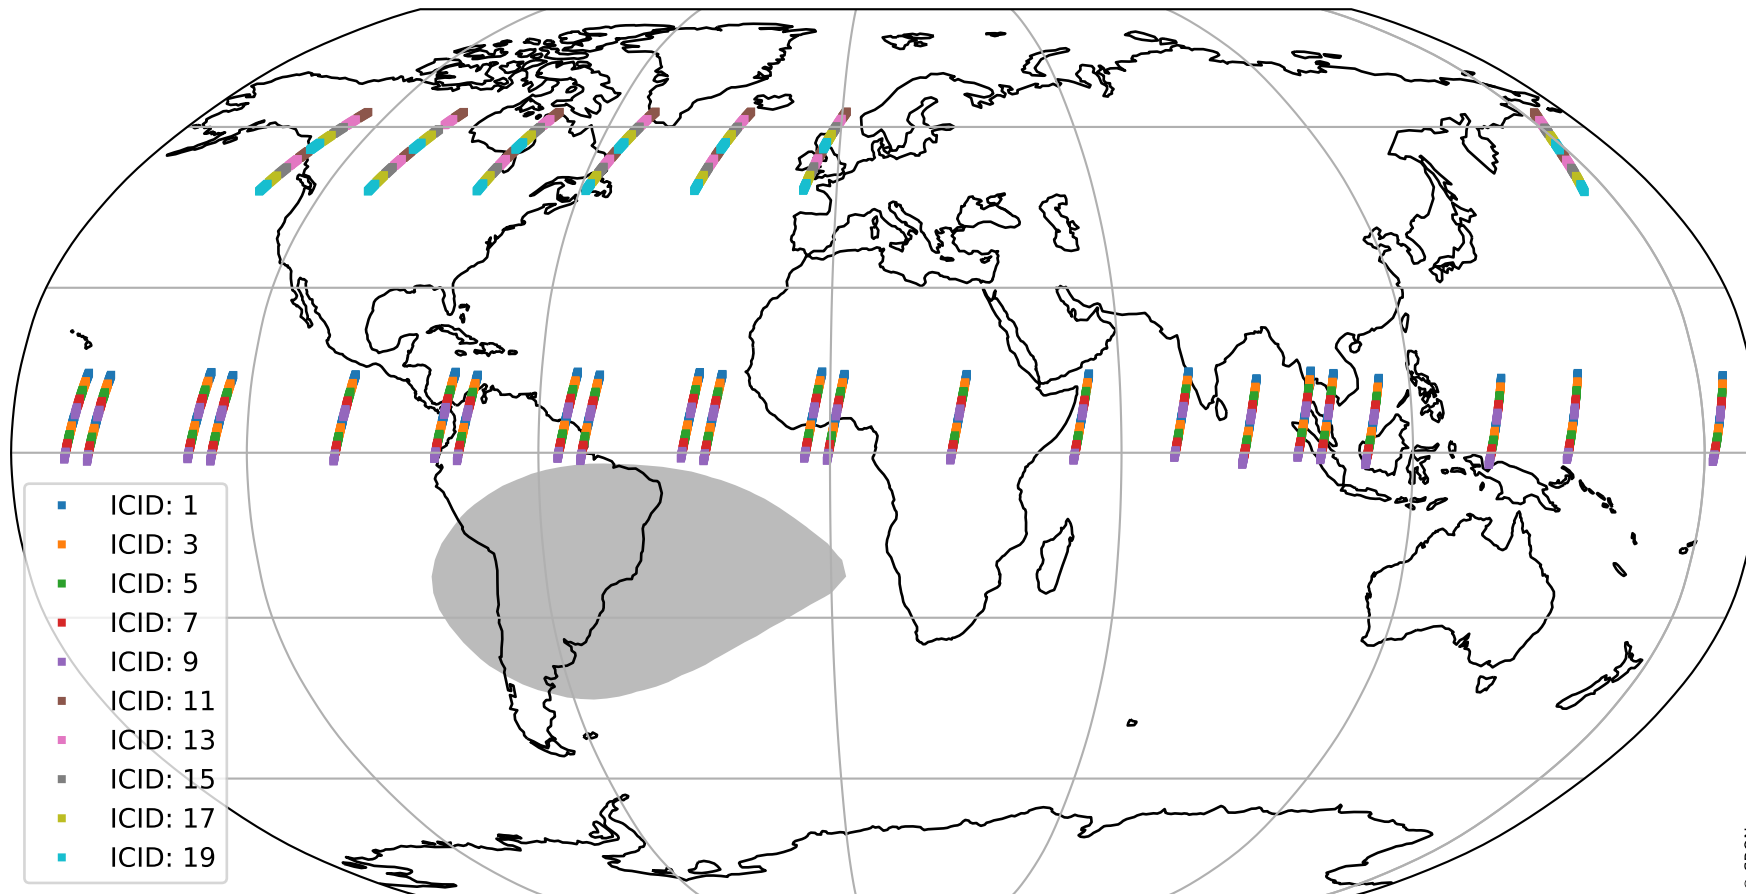

Tropomi SWIR offset (beta nominal)

orbits : 30 in [2287, 2332]
coverage : 2018-03-23 / 2018-03-26
median : 0.52595 V
spread : 0.035932 V
created : 2023-08-22T10:59:22

value detector map

Tropomi SWIR offset (beta nominal)

orbits : 30 in [2287, 2332]
coverage : 2018-03-23 / 2018-03-26
median : 0.039733 mV
spread : 0.020046 mV
created : 2023-08-22T10:59:22

uncertainty detector map

Tropomi SWIR offset (beta nominal)

orbits : 30 in [2287, 2332]
coverage : 2018-03-23 / 2018-03-26
median : -0.072485 mV
spread : 0.30555 mV
created : 2023-08-22T10:59:23

value compared with SWIR offset CKD

Tropomi SWIR offset (beta nominal) ground-tracks of Sentinel-5P

orbits : 30 in [2287, 2332]
coverage : 2018-03-23 / 2018-03-26
created : 2023-08-22T10:59:23

Tropomi SWIR offset (beta nominal)

orbits : [1867, 2332]
coverage : 2018-02-20 / 2018-03-26
created : 2023-08-22T10:59:23

trend of detector median & temperatures