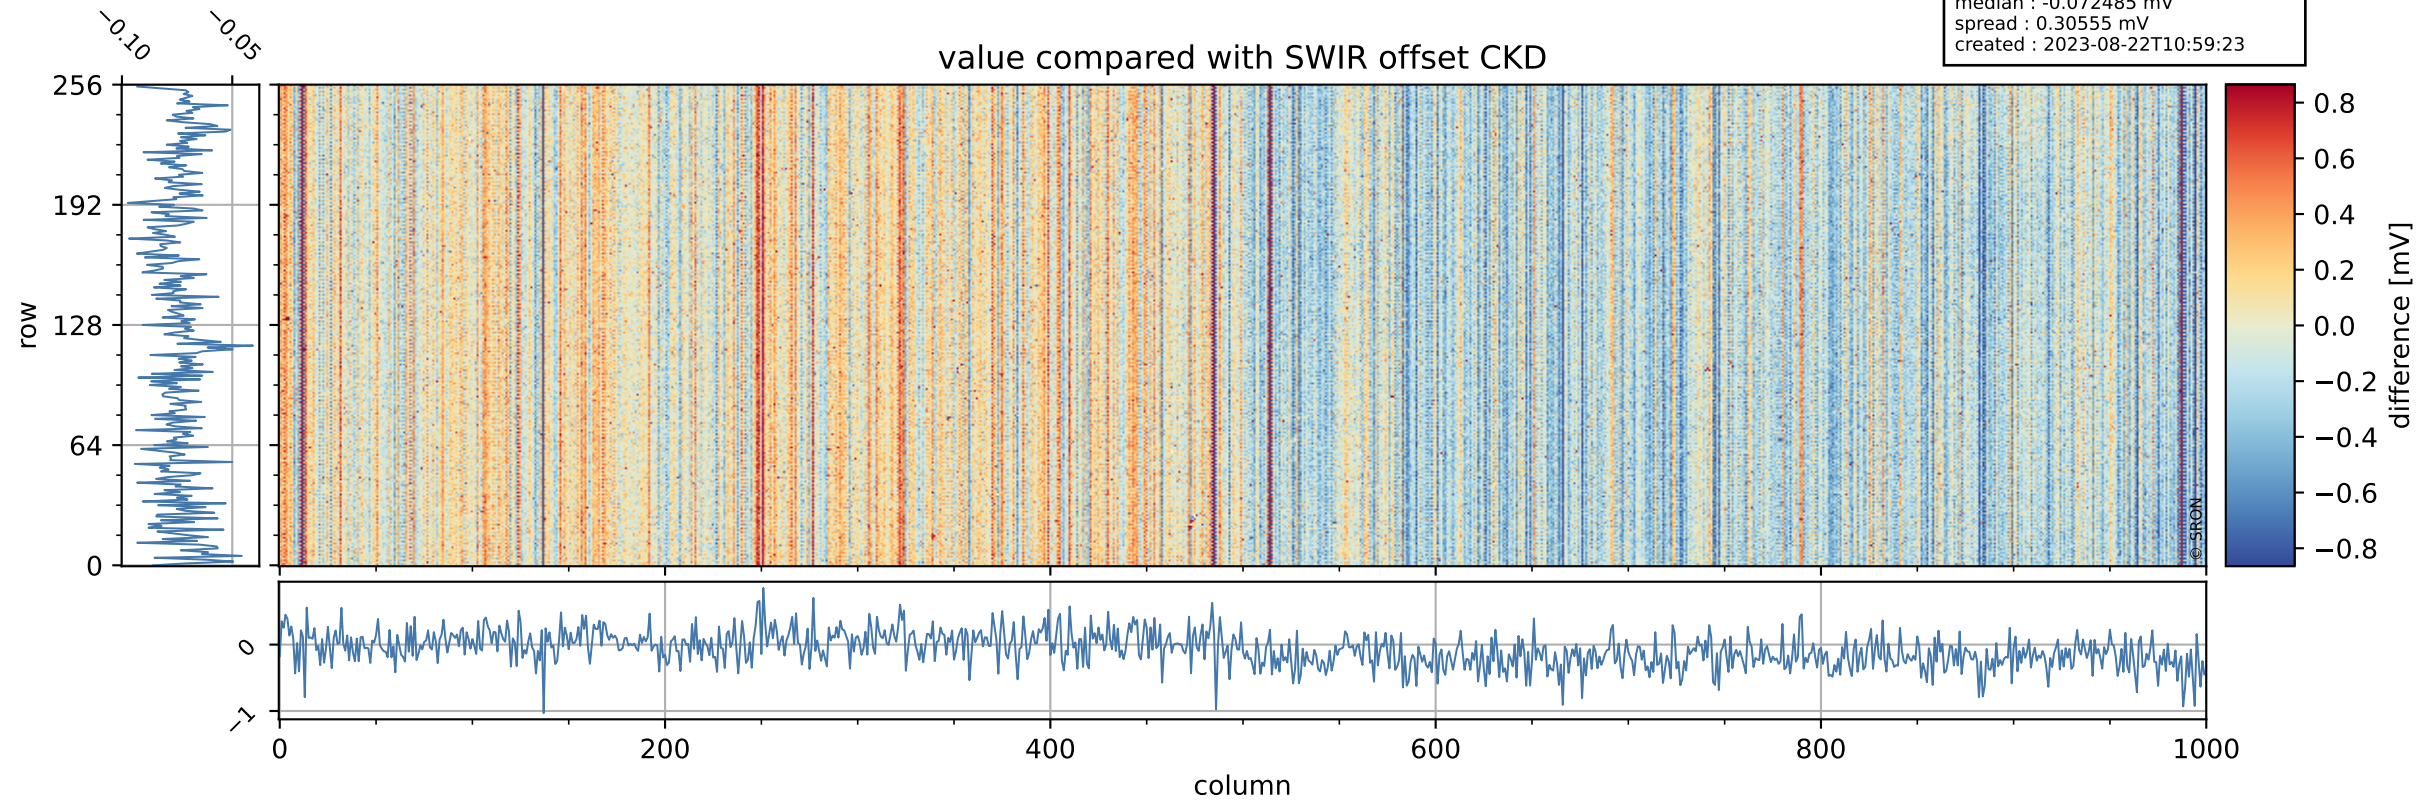

Tropomi SWIR offset (beta nominal)

orbits : 30 in [2287, 2332]
coverage : 2018-03-23 / 2018-03-26
median : 0.52595 V
spread : 0.035932 V
created : 2023-08-22T10:59:22

value detector map

Tropomi SWIR offset (beta nominal)

orbits : 30 in [2287, 2332]
coverage : 2018-03-23 / 2018-03-26
median : 0.039733 mV
spread : 0.020046 mV
created : 2023-08-22T10:59:22

uncertainty detector map

Tropomi SWIR offset (beta nominal)

orbits : 30 in [2287, 2332]
coverage : 2018-03-23 / 2018-03-26
median : -0.072485 mV
spread : 0.30555 mV
created : 2023-08-22T10:59:23

value compared with SWIR offset CKD

Tropomi SWIR offset (beta nominal) ground-tracks of Sentinel-5P

orbits : 30 in [2287, 2332]
coverage : 2018-03-23 / 2018-03-26
created : 2023-08-22T10:59:23

Tropomi SWIR offset (beta nominal)

orbits : [1867, 2332]
coverage : 2018-02-20 / 2018-03-26
created : 2023-08-22T10:59:23

trend of detector median & temperatures