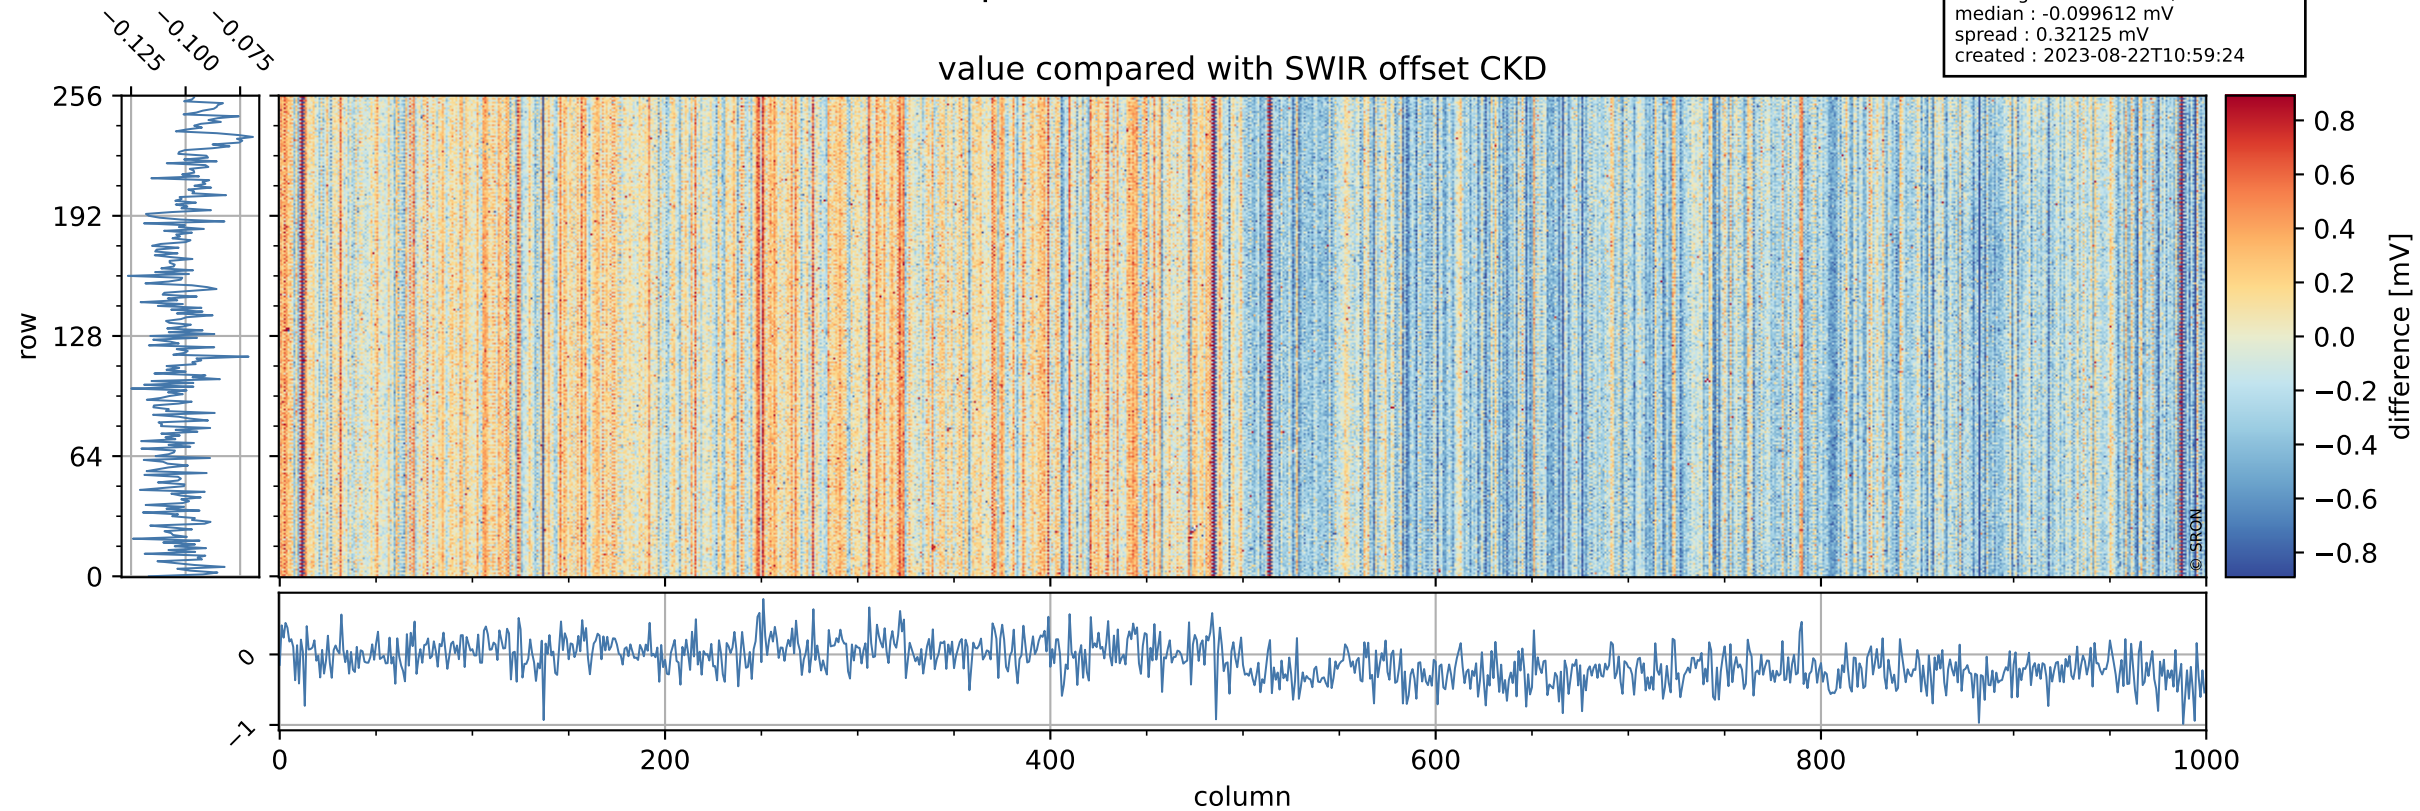

Tropomi SWIR offset (beta nominal)

orbits : 35 in [2332, 2377]
coverage : 2018-03-26 / 2018-03-29
median : 0.52592 V
spread : 0.035935 V
created : 2023-08-22T10:59:24

value detector map

Tropomi SWIR offset (beta nominal)

orbits : 35 in [2332, 2377]
coverage : 2018-03-26 / 2018-03-29
median : 27.325 μV
spread : 17.286 μV
created : 2023-08-22T10:59:24

Tropomi SWIR offset (beta nominal)

value compared with SWIR offset CKD

orbits : 35 in [2332, 2377]
coverage : 2018-03-26 / 2018-03-29
median : -0.099612 mV
spread : 0.32125 mV
created : 2023-08-22T10:59:24

Tropomi SWIR offset (beta nominal) ground-tracks of Sentinel-5P

orbits : 35 in [2332, 2377]
coverage : 2018-03-26 / 2018-03-29
created : 2023-08-22T10:59:25

Tropomi SWIR offset (beta nominal)

orbits : [1867, 2377]
coverage : 2018-02-20 / 2018-03-29
created : 2023-08-22T10:59:25

trend of detector median & temperatures