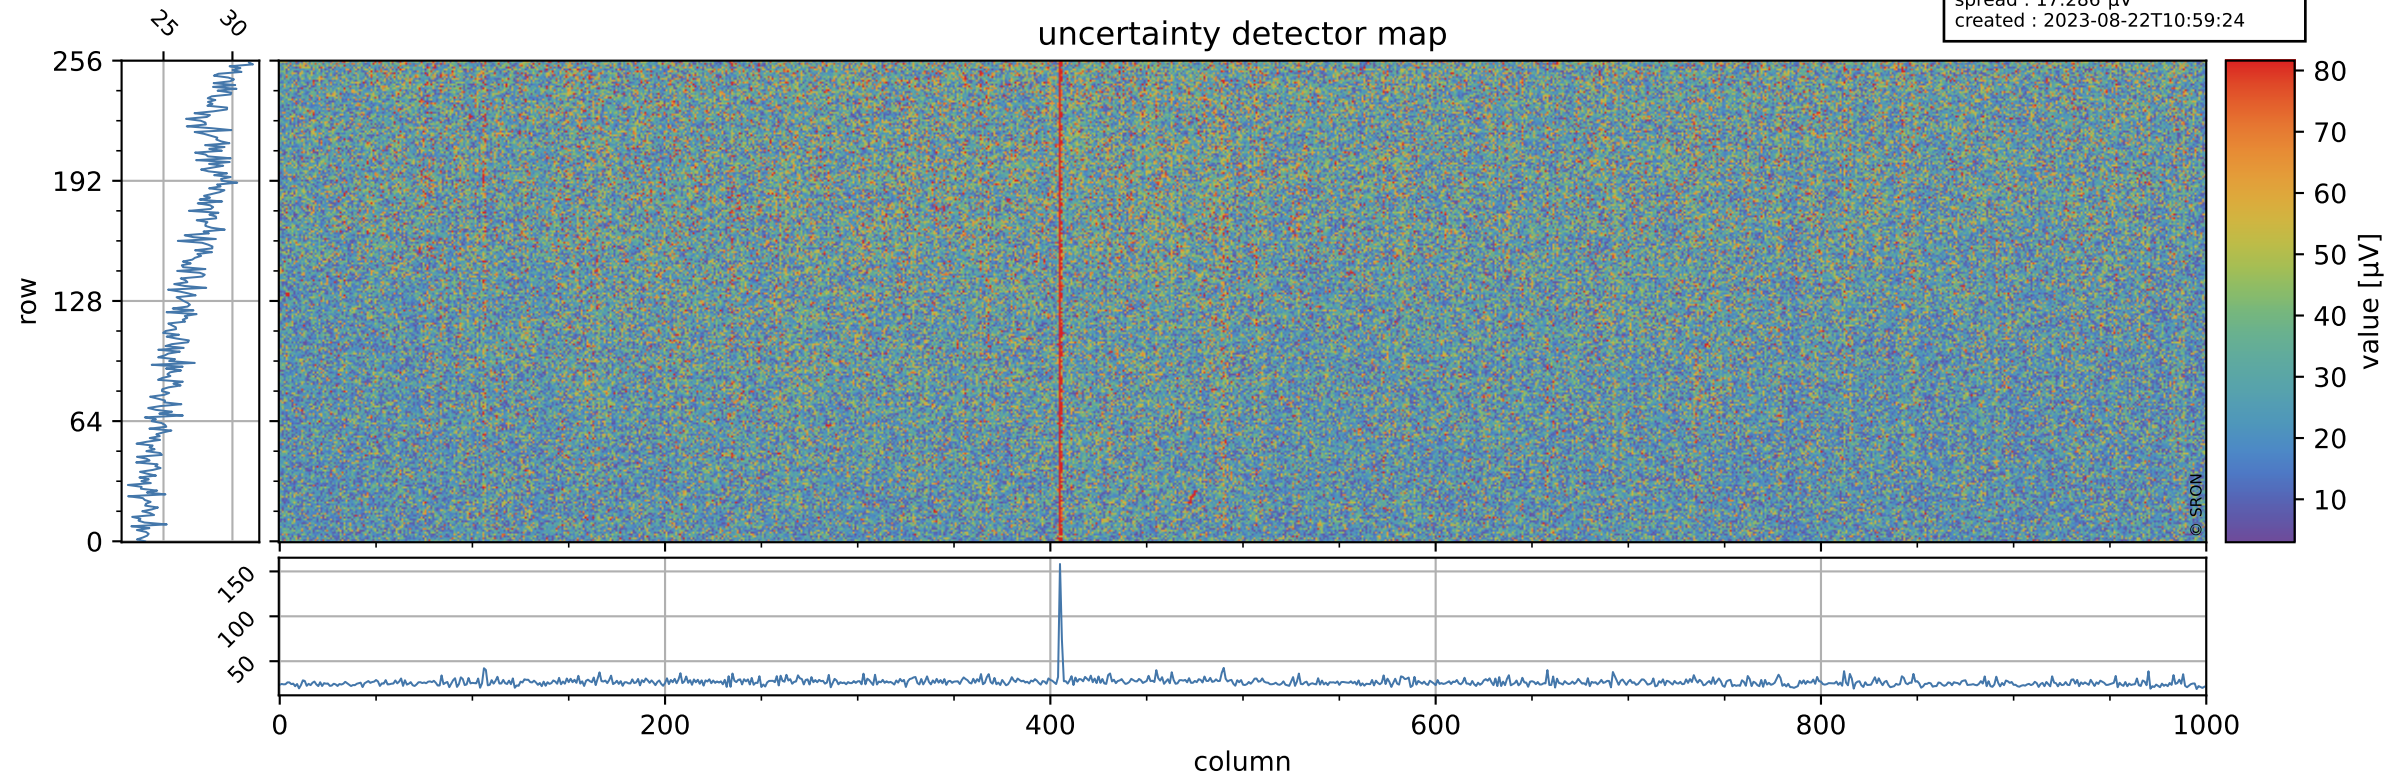

Tropomi SWIR offset (beta nominal)

orbits : 35 in [2332, 2377]
coverage : 2018-03-26 / 2018-03-29
median : 0.52592 V
spread : 0.035935 V
created : 2023-08-22T10:59:24

value detector map

Tropomi SWIR offset (beta nominal)

orbits : 35 in [2332, 2377]
coverage : 2018-03-26 / 2018-03-29
median : 27.325 μV
spread : 17.286 μV
created : 2023-08-22T10:59:24

Tropomi SWIR offset (beta nominal)

value compared with SWIR offset CKD

orbits : 35 in [2332, 2377]
coverage : 2018-03-26 / 2018-03-29
median : -0.099612 mV
spread : 0.32125 mV
created : 2023-08-22T10:59:24

Tropomi SWIR offset (beta nominal) ground-tracks of Sentinel-5P

orbits : 35 in [2332, 2377]
coverage : 2018-03-26 / 2018-03-29
created : 2023-08-22T10:59:25

Tropomi SWIR offset (beta nominal)

orbits : [1867, 2377]
coverage : 2018-02-20 / 2018-03-29
created : 2023-08-22T10:59:25

trend of detector median & temperatures