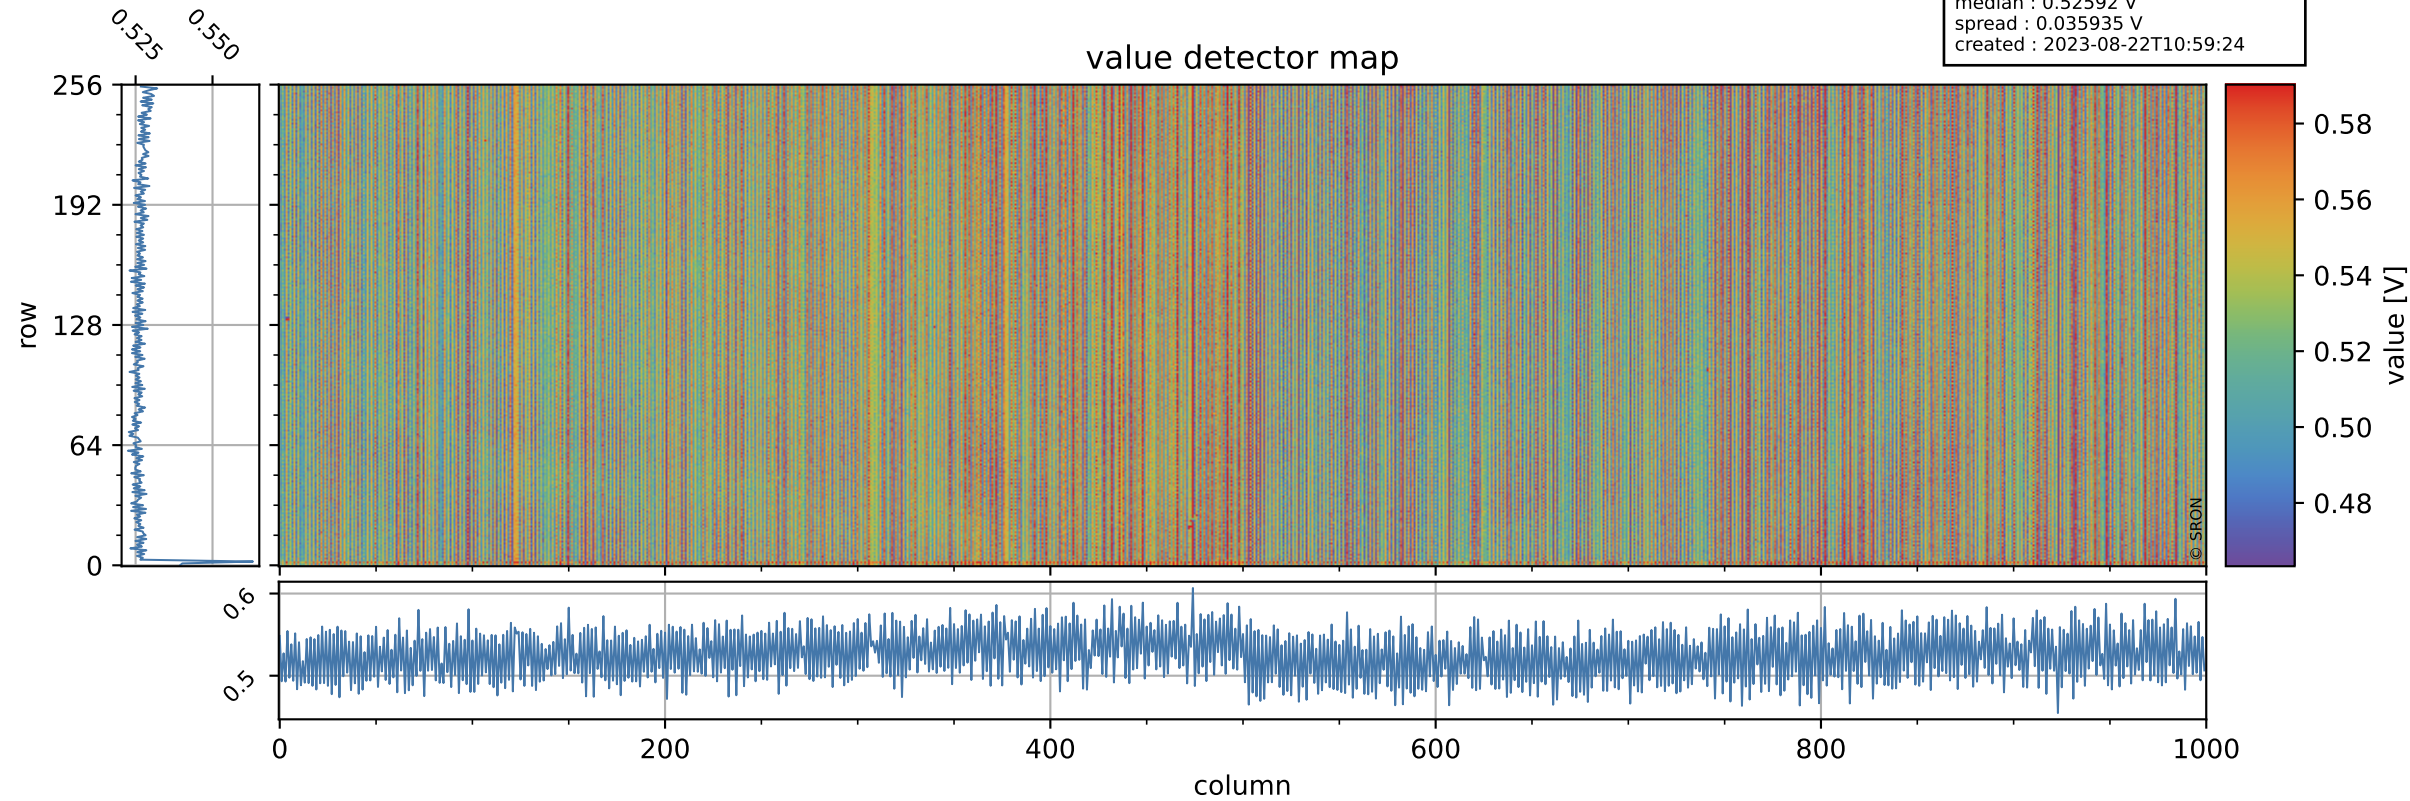

Tropomi SWIR offset (beta nominal)

orbits : 35 in [2332, 2377]
coverage : 2018-03-26 / 2018-03-29
median : 0.52592 V
spread : 0.035935 V
created : 2023-08-22T10:59:24

value detector map

Tropomi SWIR offset (beta nominal)

orbits : 35 in [2332, 2377]
coverage : 2018-03-26 / 2018-03-29
median : 27.325 μV
spread : 17.286 μV
created : 2023-08-22T10:59:24

Tropomi SWIR offset (beta nominal)

value compared with SWIR offset CKD

orbits : 35 in [2332, 2377]
coverage : 2018-03-26 / 2018-03-29
median : -0.099612 mV
spread : 0.32125 mV
created : 2023-08-22T10:59:24

Tropomi SWIR offset (beta nominal) ground-tracks of Sentinel-5P

orbits : 35 in [2332, 2377]
coverage : 2018-03-26 / 2018-03-29
created : 2023-08-22T10:59:25

Tropomi SWIR offset (beta nominal)

orbits : [1867, 2377]
coverage : 2018-02-20 / 2018-03-29
created : 2023-08-22T10:59:25

trend of detector median & temperatures