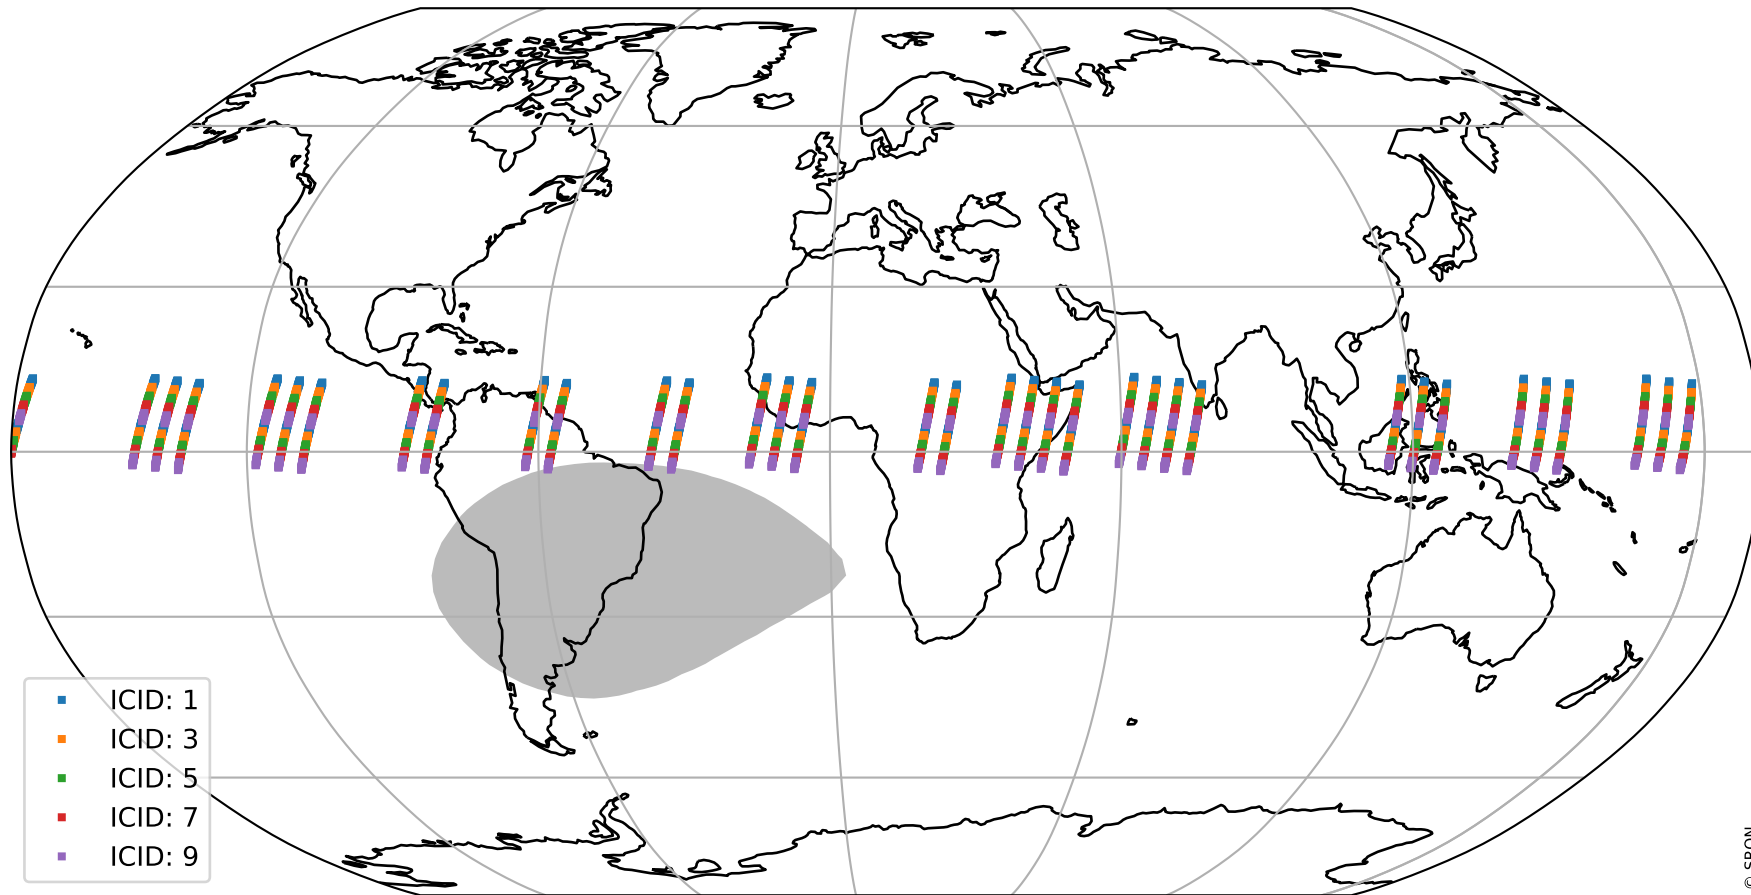

Tropomi SWIR offset (beta nominal)

orbits : 35 in [2332, 2377]
coverage : 2018-03-26 / 2018-03-29
median : 0.52592 V
spread : 0.035935 V
created : 2023-08-22T10:59:24

value detector map

Tropomi SWIR offset (beta nominal)

orbits : 35 in [2332, 2377]
coverage : 2018-03-26 / 2018-03-29
median : 27.325 μV
spread : 17.286 μV
created : 2023-08-22T10:59:24

Tropomi SWIR offset (beta nominal)

value compared with SWIR offset CKD

orbits : 35 in [2332, 2377]
coverage : 2018-03-26 / 2018-03-29
median : -0.099612 mV
spread : 0.32125 mV
created : 2023-08-22T10:59:24

Tropomi SWIR offset (beta nominal) ground-tracks of Sentinel-5P

orbits : 35 in [2332, 2377]
coverage : 2018-03-26 / 2018-03-29
created : 2023-08-22T10:59:25

Tropomi SWIR offset (beta nominal)

orbits : [1867, 2377]
coverage : 2018-02-20 / 2018-03-29
created : 2023-08-22T10:59:25

trend of detector median & temperatures