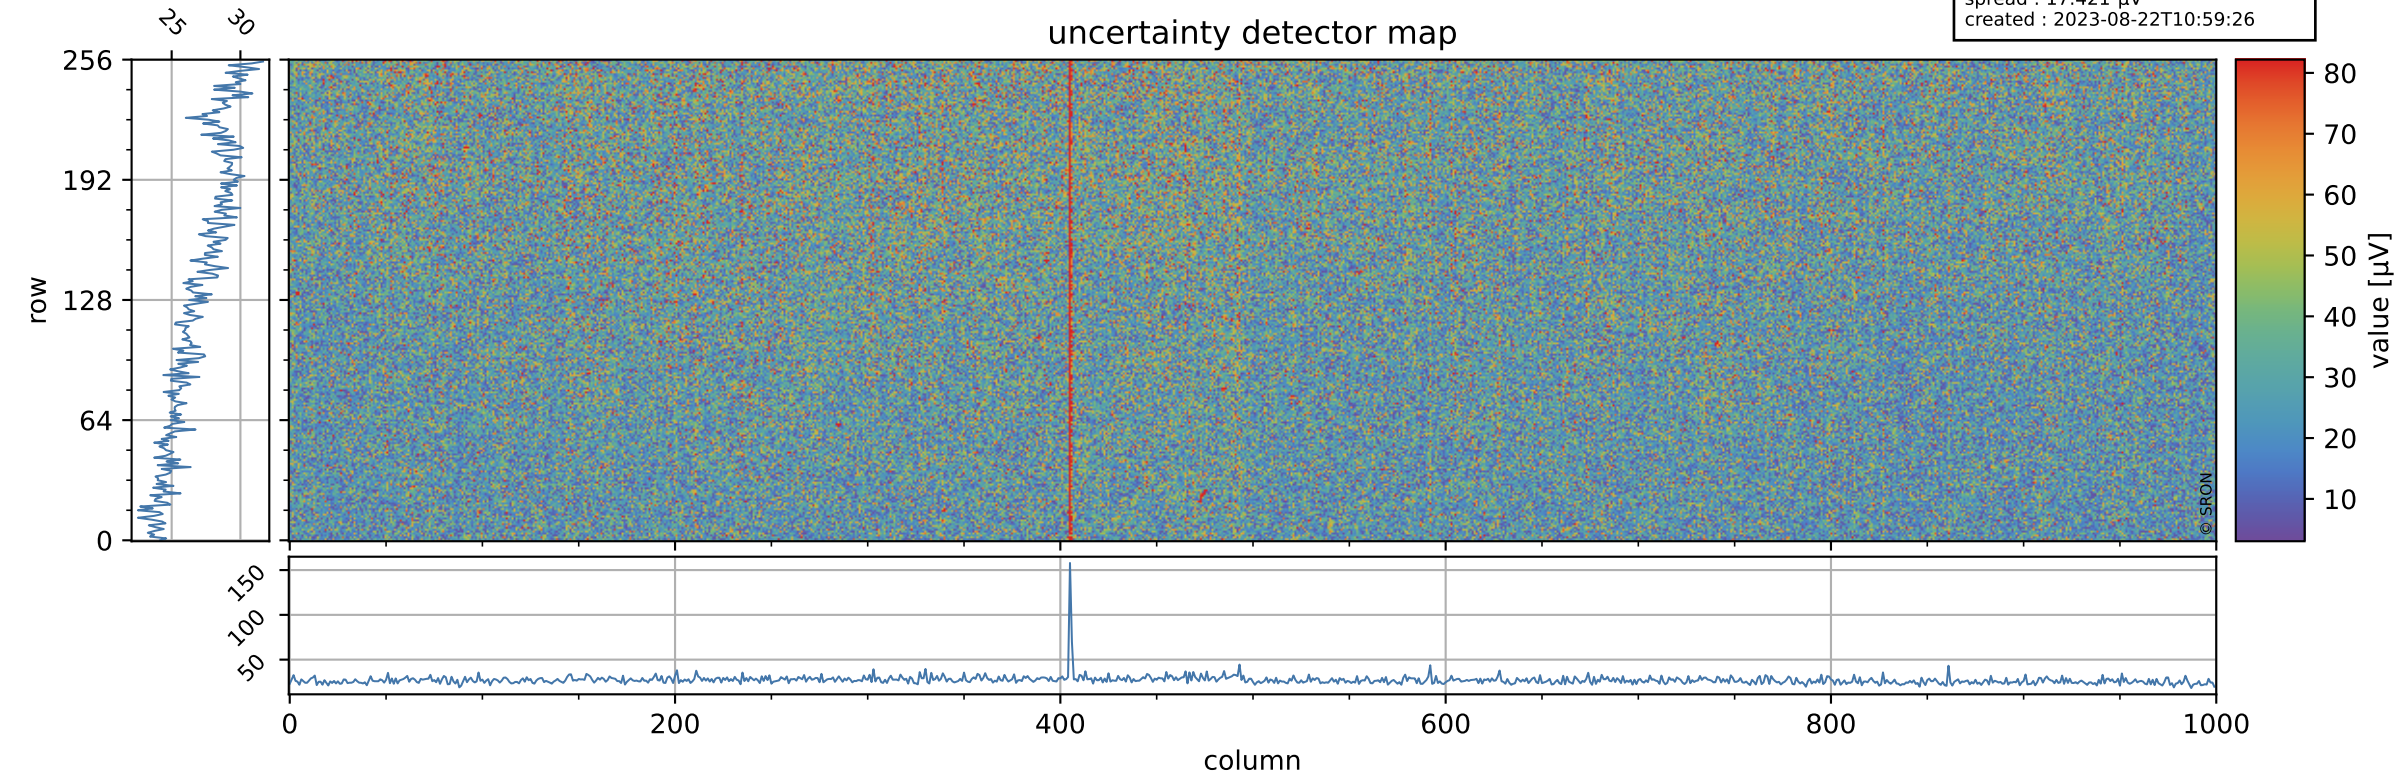

Tropomi SWIR offset (beta nominal)

orbits : 32 in [2377, 2422]
coverage : 2018-03-29 / 2018-04-01
median : 0.52591 V
spread : 0.035933 V
created : 2023-08-22T10:59:26

value detector map

Tropomi SWIR offset (beta nominal)

orbits : 32 in [2377, 2422]
coverage : 2018-03-29 / 2018-04-01
median : 27.621 μV
spread : 17.421 μV
created : 2023-08-22T10:59:26

Tropomi SWIR offset (beta nominal)

orbits : 32 in [2377, 2422]
coverage : 2018-03-29 / 2018-04-01
median : -0.10726 mV
spread : 0.31005 mV
created : 2023-08-22T10:59:26

value compared with SWIR offset CKD

Tropomi SWIR offset (beta nominal) ground-tracks of Sentinel-5P

orbits : 32 in [2377, 2422]
coverage : 2018-03-29 / 2018-04-01
created : 2023-08-22T10:59:27

Tropomi SWIR offset (beta nominal)

orbits : [1867, 2422]
coverage : 2018-02-20 / 2018-04-01
created : 2023-08-22T10:59:27

trend of detector median & temperatures