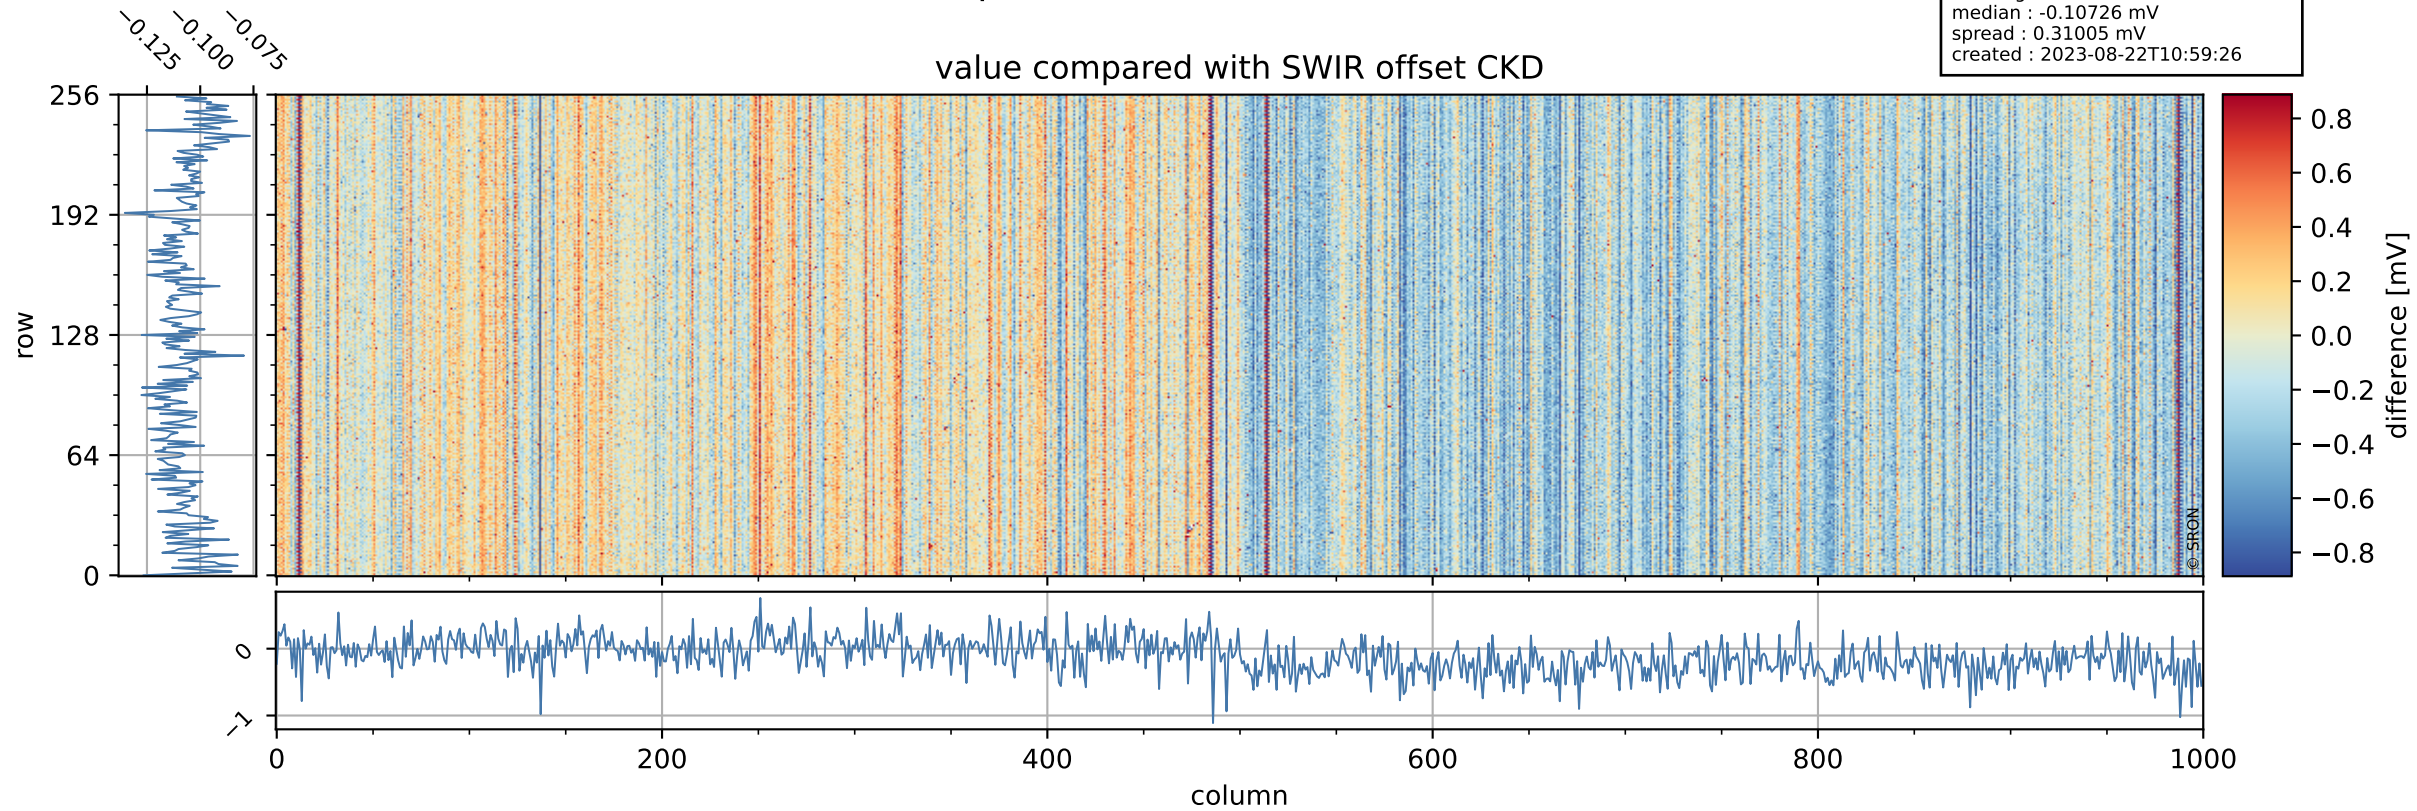

Tropomi SWIR offset (beta nominal)

orbits : 32 in [2377, 2422]
coverage : 2018-03-29 / 2018-04-01
median : 0.52591 V
spread : 0.035933 V
created : 2023-08-22T10:59:26

value detector map

Tropomi SWIR offset (beta nominal)

orbits : 32 in [2377, 2422]
coverage : 2018-03-29 / 2018-04-01
median : 27.621 μV
spread : 17.421 μV
created : 2023-08-22T10:59:26

Tropomi SWIR offset (beta nominal)

orbits : 32 in [2377, 2422]
coverage : 2018-03-29 / 2018-04-01
median : -0.10726 mV
spread : 0.31005 mV
created : 2023-08-22T10:59:26

value compared with SWIR offset CKD

Tropomi SWIR offset (beta nominal) ground-tracks of Sentinel-5P

orbits : 32 in [2377, 2422]
coverage : 2018-03-29 / 2018-04-01
created : 2023-08-22T10:59:27

Tropomi SWIR offset (beta nominal)

orbits : [1867, 2422]
coverage : 2018-02-20 / 2018-04-01
created : 2023-08-22T10:59:27

trend of detector median & temperatures