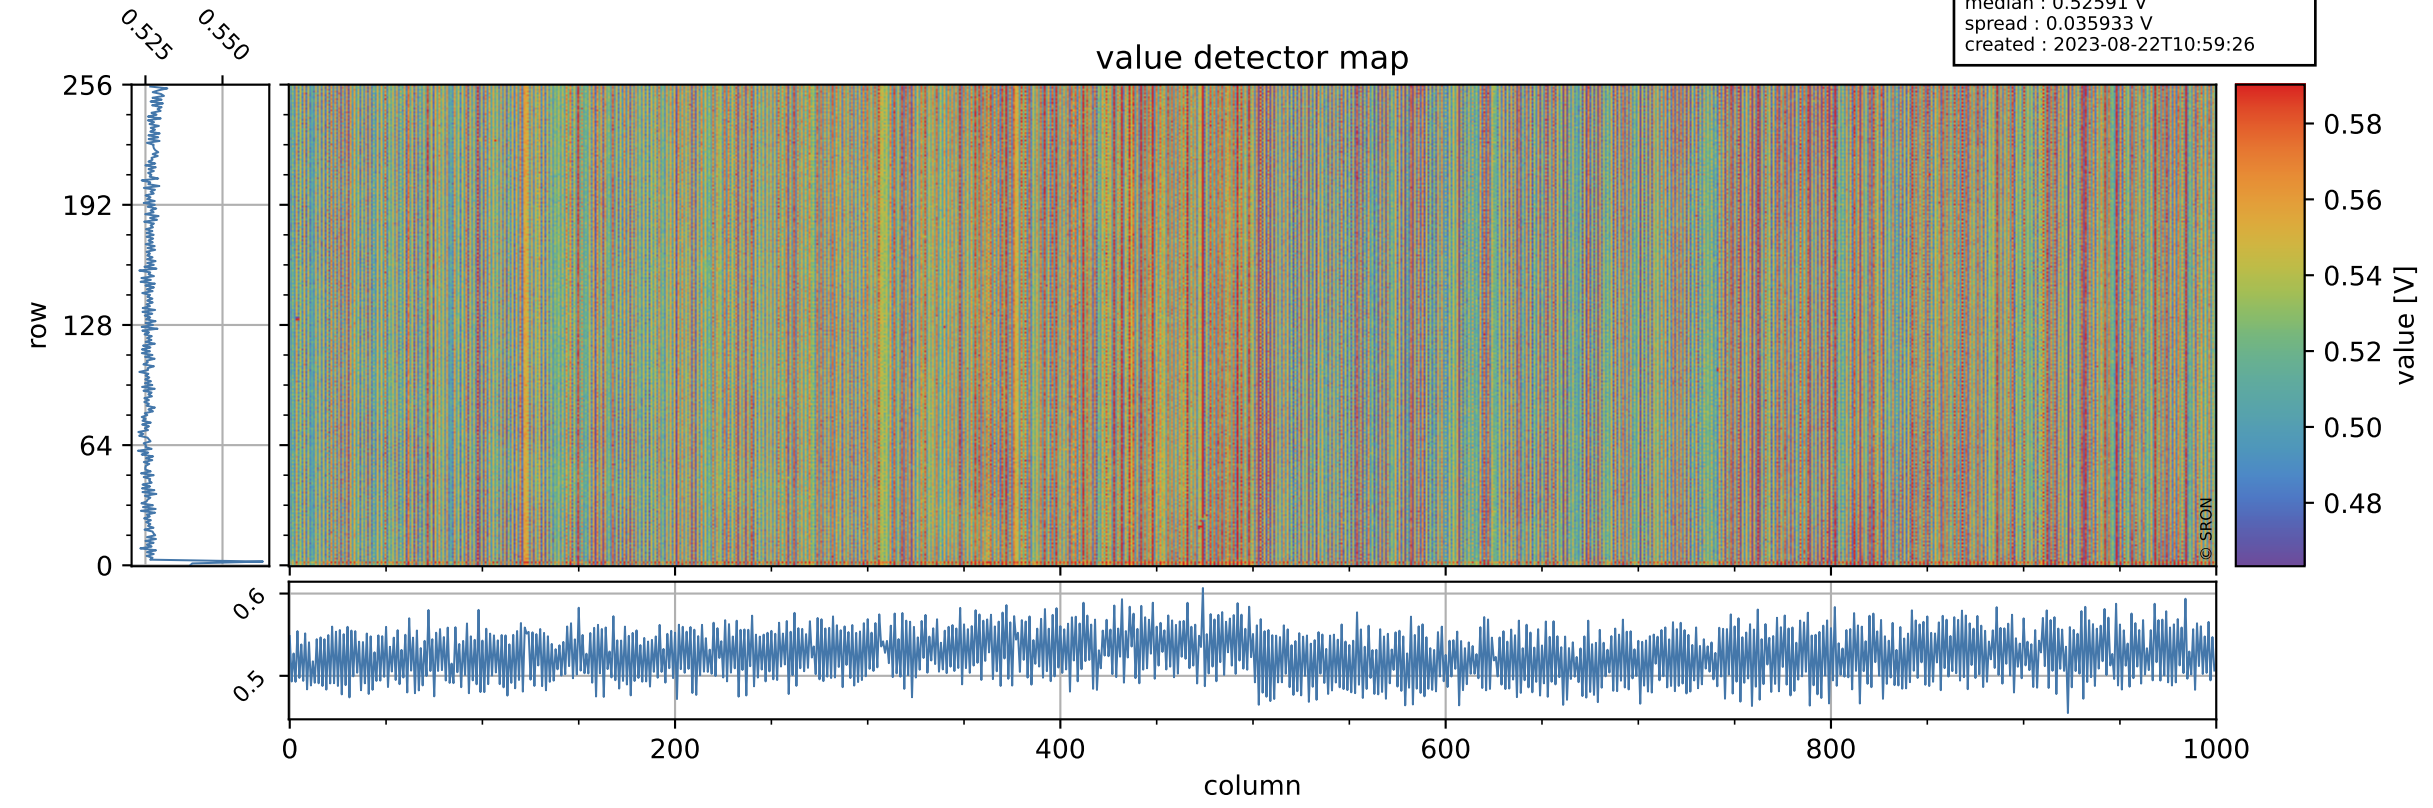

Tropomi SWIR offset (beta nominal)

orbits : 32 in [2377, 2422]
coverage : 2018-03-29 / 2018-04-01
median : 0.52591 V
spread : 0.035933 V
created : 2023-08-22T10:59:26

value detector map

Tropomi SWIR offset (beta nominal)

orbits : 32 in [2377, 2422]
coverage : 2018-03-29 / 2018-04-01
median : 27.621 μV
spread : 17.421 μV
created : 2023-08-22T10:59:26

Tropomi SWIR offset (beta nominal)

orbits : 32 in [2377, 2422]
coverage : 2018-03-29 / 2018-04-01
median : -0.10726 mV
spread : 0.31005 mV
created : 2023-08-22T10:59:26

value compared with SWIR offset CKD

Tropomi SWIR offset (beta nominal) ground-tracks of Sentinel-5P

orbits : 32 in [2377, 2422]
coverage : 2018-03-29 / 2018-04-01
created : 2023-08-22T10:59:27

Tropomi SWIR offset (beta nominal)

orbits : [1867, 2422]
coverage : 2018-02-20 / 2018-04-01
created : 2023-08-22T10:59:27

trend of detector median & temperatures