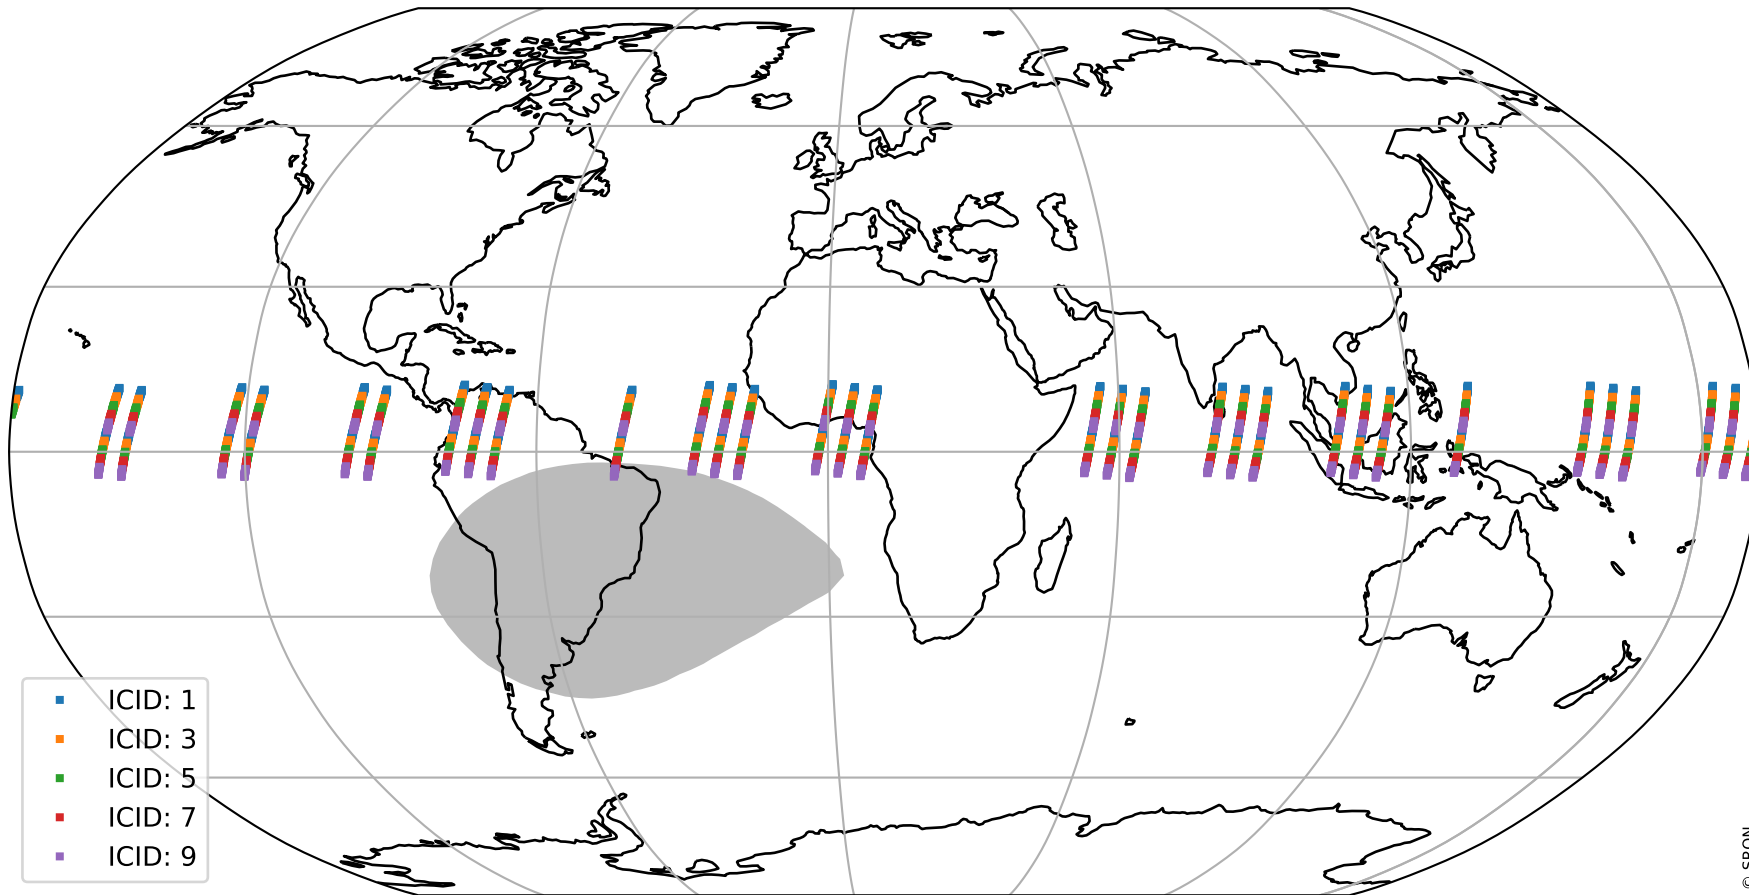

Tropomi SWIR offset (beta nominal)

orbits : 32 in [2377, 2422]
coverage : 2018-03-29 / 2018-04-01
median : 0.52591 V
spread : 0.035933 V
created : 2023-08-22T10:59:26

value detector map

Tropomi SWIR offset (beta nominal)

orbits : 32 in [2377, 2422]
coverage : 2018-03-29 / 2018-04-01
median : 27.621 μV
spread : 17.421 μV
created : 2023-08-22T10:59:26

Tropomi SWIR offset (beta nominal)

orbits : 32 in [2377, 2422]
coverage : 2018-03-29 / 2018-04-01
median : -0.10726 mV
spread : 0.31005 mV
created : 2023-08-22T10:59:26

value compared with SWIR offset CKD

Tropomi SWIR offset (beta nominal) ground-tracks of Sentinel-5P

orbits : 32 in [2377, 2422]
coverage : 2018-03-29 / 2018-04-01
created : 2023-08-22T10:59:27

Tropomi SWIR offset (beta nominal)

orbits : [1867, 2422]
coverage : 2018-02-20 / 2018-04-01
created : 2023-08-22T10:59:27

trend of detector median & temperatures