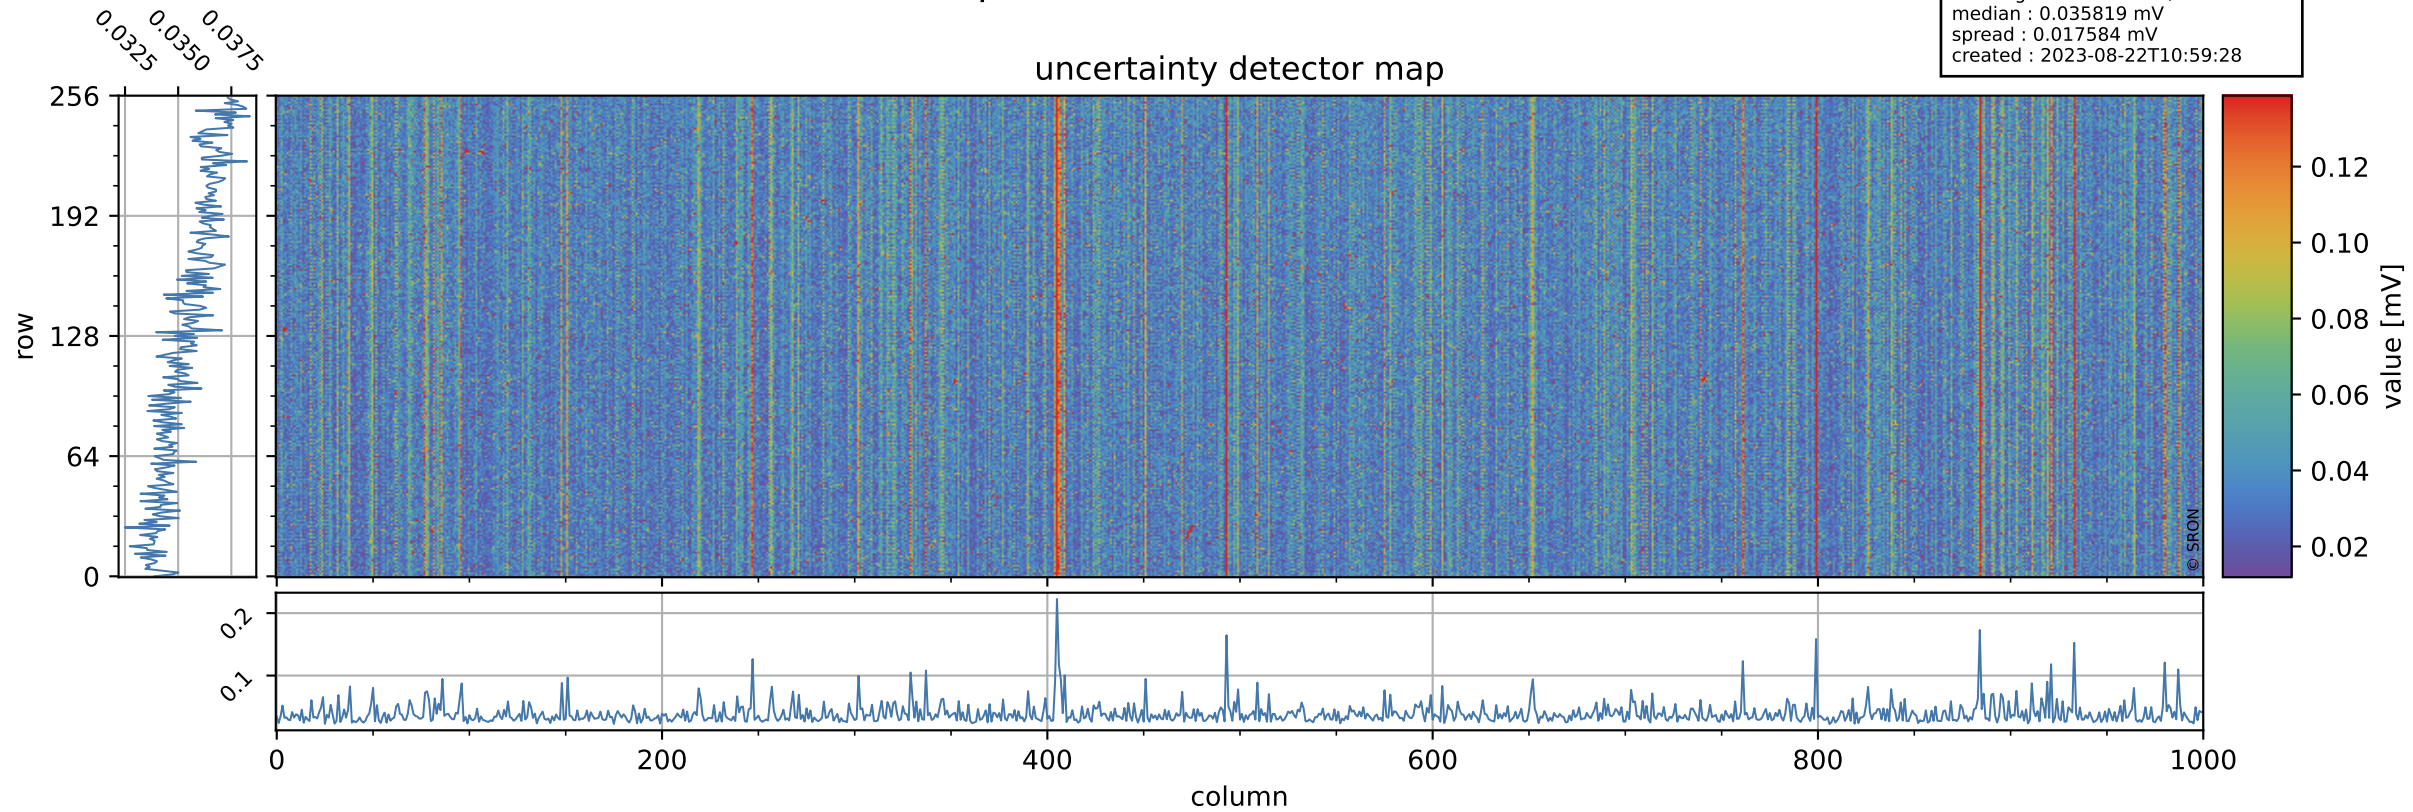

Tropomi SWIR offset (beta nominal)

orbits : 30 in [2467, 2512]
coverage : 2018-04-05 / 2018-04-08
median : 0.52592 V
spread : 0.035938 V
created : 2023-08-22T10:59:27

value detector map

Tropomi SWIR offset (beta nominal)

orbits : 30 in [2467, 2512]
coverage : 2018-04-05 / 2018-04-08
median : 0.035819 mV
spread : 0.017584 mV
created : 2023-08-22T10:59:28

uncertainty detector map

Tropomi SWIR offset (beta nominal)

value compared with SWIR offset CKD

orbits : 30 in [2467, 2512]
coverage : 2018-04-05 / 2018-04-08
median : -0.094663 mV
spread : 0.311171 mV
created : 2023-08-22T10:59:28

Tropomi SWIR offset (beta nominal) ground-tracks of Sentinel-5P

orbits : 30 in [2467, 2512]
coverage : 2018-04-05 / 2018-04-08
created : 2023-08-22T10:59:28

Tropomi SWIR offset (beta nominal)

orbits : [1867, 2512]
coverage : 2018-02-20 / 2018-04-08
created : 2023-08-22T10:59:29

trend of detector median & temperatures