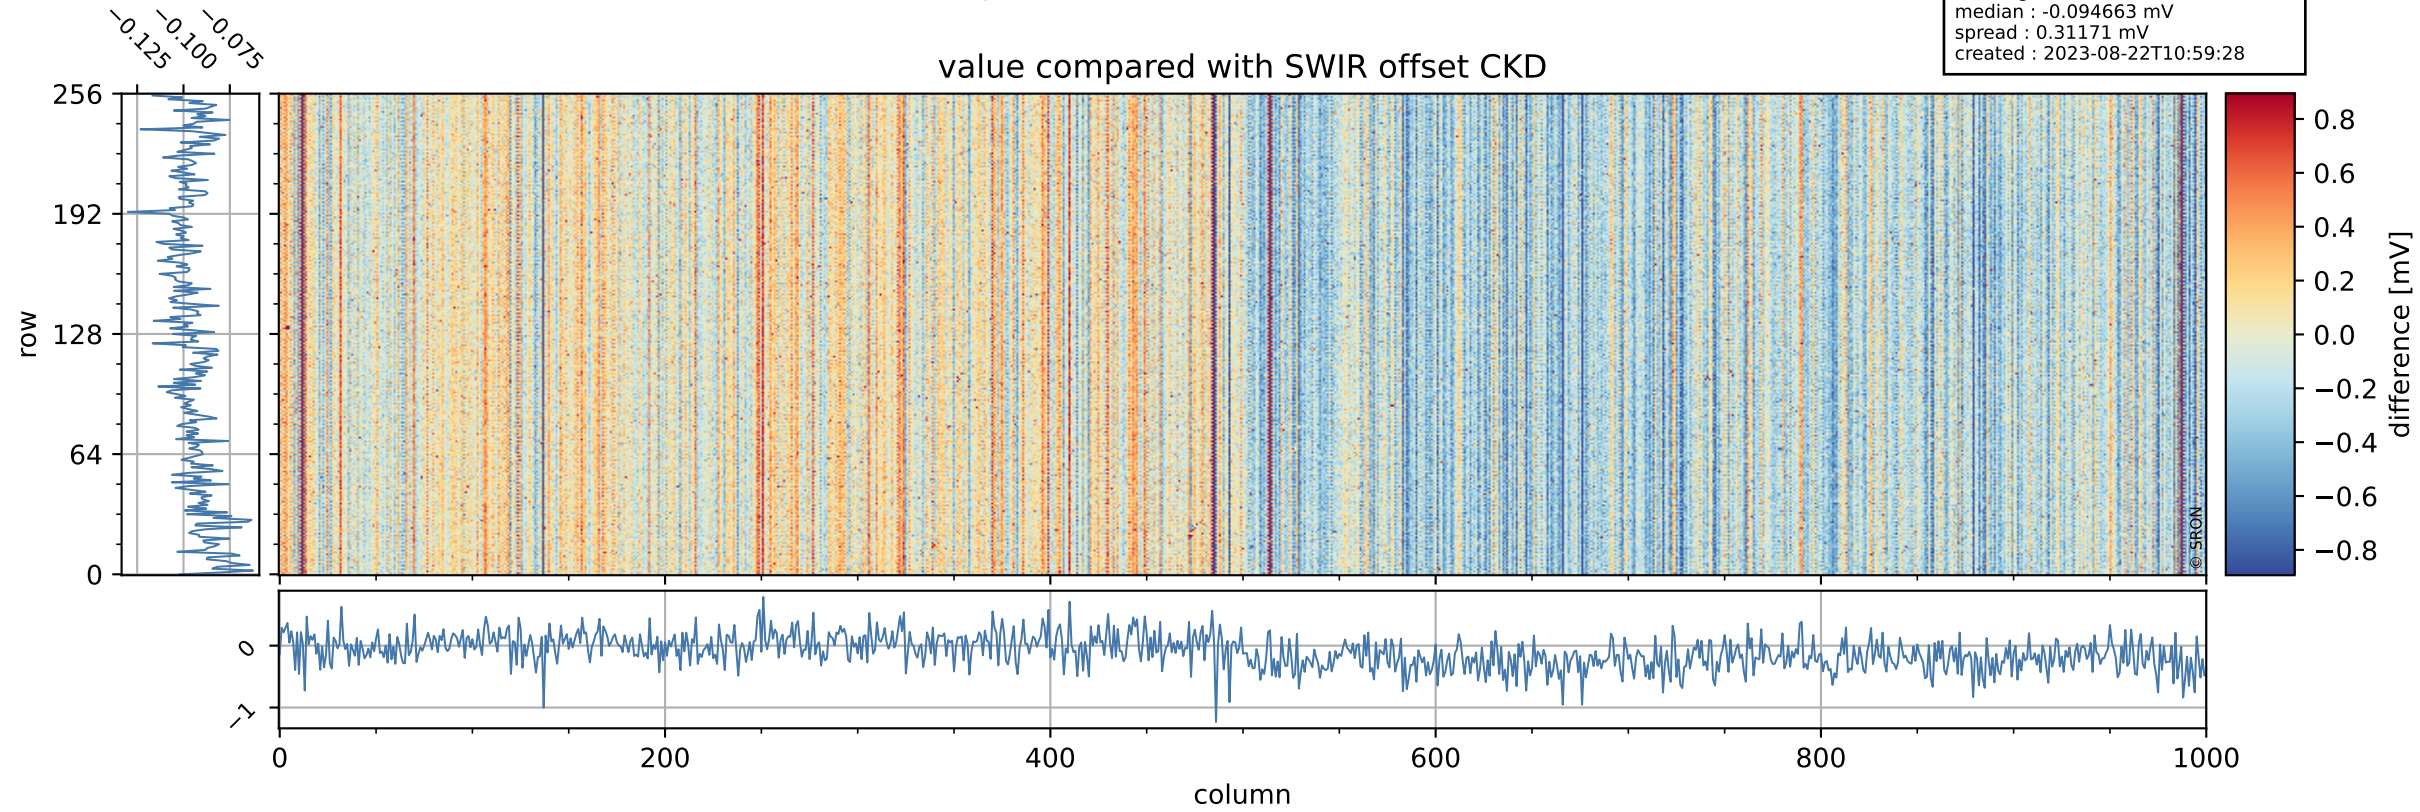

Tropomi SWIR offset (beta nominal)

orbits : 30 in [2467, 2512]
coverage : 2018-04-05 / 2018-04-08
median : 0.52592 V
spread : 0.035938 V
created : 2023-08-22T10:59:27

value detector map

Tropomi SWIR offset (beta nominal)

orbits : 30 in [2467, 2512]
coverage : 2018-04-05 / 2018-04-08
median : 0.035819 mV
spread : 0.017584 mV
created : 2023-08-22T10:59:28

uncertainty detector map

Tropomi SWIR offset (beta nominal)

value compared with SWIR offset CKD

orbits : 30 in [2467, 2512]
coverage : 2018-04-05 / 2018-04-08
median : -0.094663 mV
spread : 0.311171 mV
created : 2023-08-22T10:59:28

Tropomi SWIR offset (beta nominal) ground-tracks of Sentinel-5P

orbits : 30 in [2467, 2512]
coverage : 2018-04-05 / 2018-04-08
created : 2023-08-22T10:59:28

Tropomi SWIR offset (beta nominal)

orbits : [1867, 2512]
coverage : 2018-02-20 / 2018-04-08
created : 2023-08-22T10:59:29

trend of detector median & temperatures