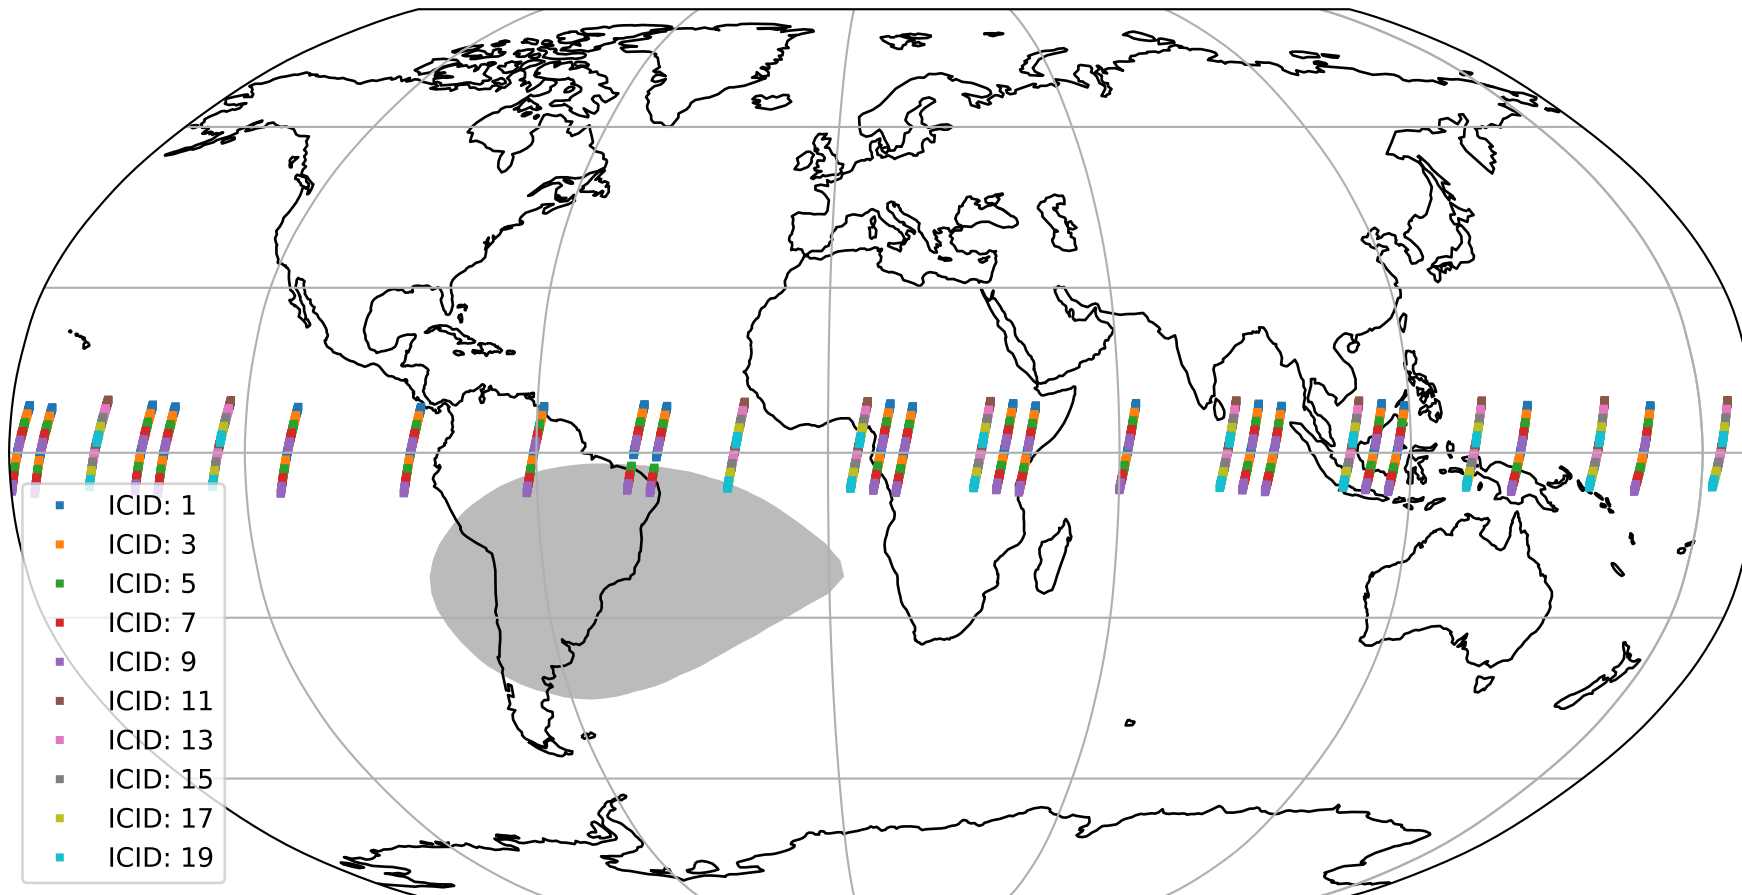

Tropomi SWIR offset (beta nominal)

orbits : 30 in [2467, 2512]
coverage : 2018-04-05 / 2018-04-08
median : 0.52592 V
spread : 0.035938 V
created : 2023-08-22T10:59:27

value detector map

Tropomi SWIR offset (beta nominal)

orbits : 30 in [2467, 2512]
coverage : 2018-04-05 / 2018-04-08
median : 0.035819 mV
spread : 0.017584 mV
created : 2023-08-22T10:59:28

uncertainty detector map

Tropomi SWIR offset (beta nominal)

value compared with SWIR offset CKD

orbits : 30 in [2467, 2512]
coverage : 2018-04-05 / 2018-04-08
median : -0.094663 mV
spread : 0.311171 mV
created : 2023-08-22T10:59:28

Tropomi SWIR offset (beta nominal) ground-tracks of Sentinel-5P

orbits : 30 in [2467, 2512]
coverage : 2018-04-05 / 2018-04-08
created : 2023-08-22T10:59:28

Tropomi SWIR offset (beta nominal)

orbits : [1867, 2512]
coverage : 2018-02-20 / 2018-04-08
created : 2023-08-22T10:59:29

trend of detector median & temperatures