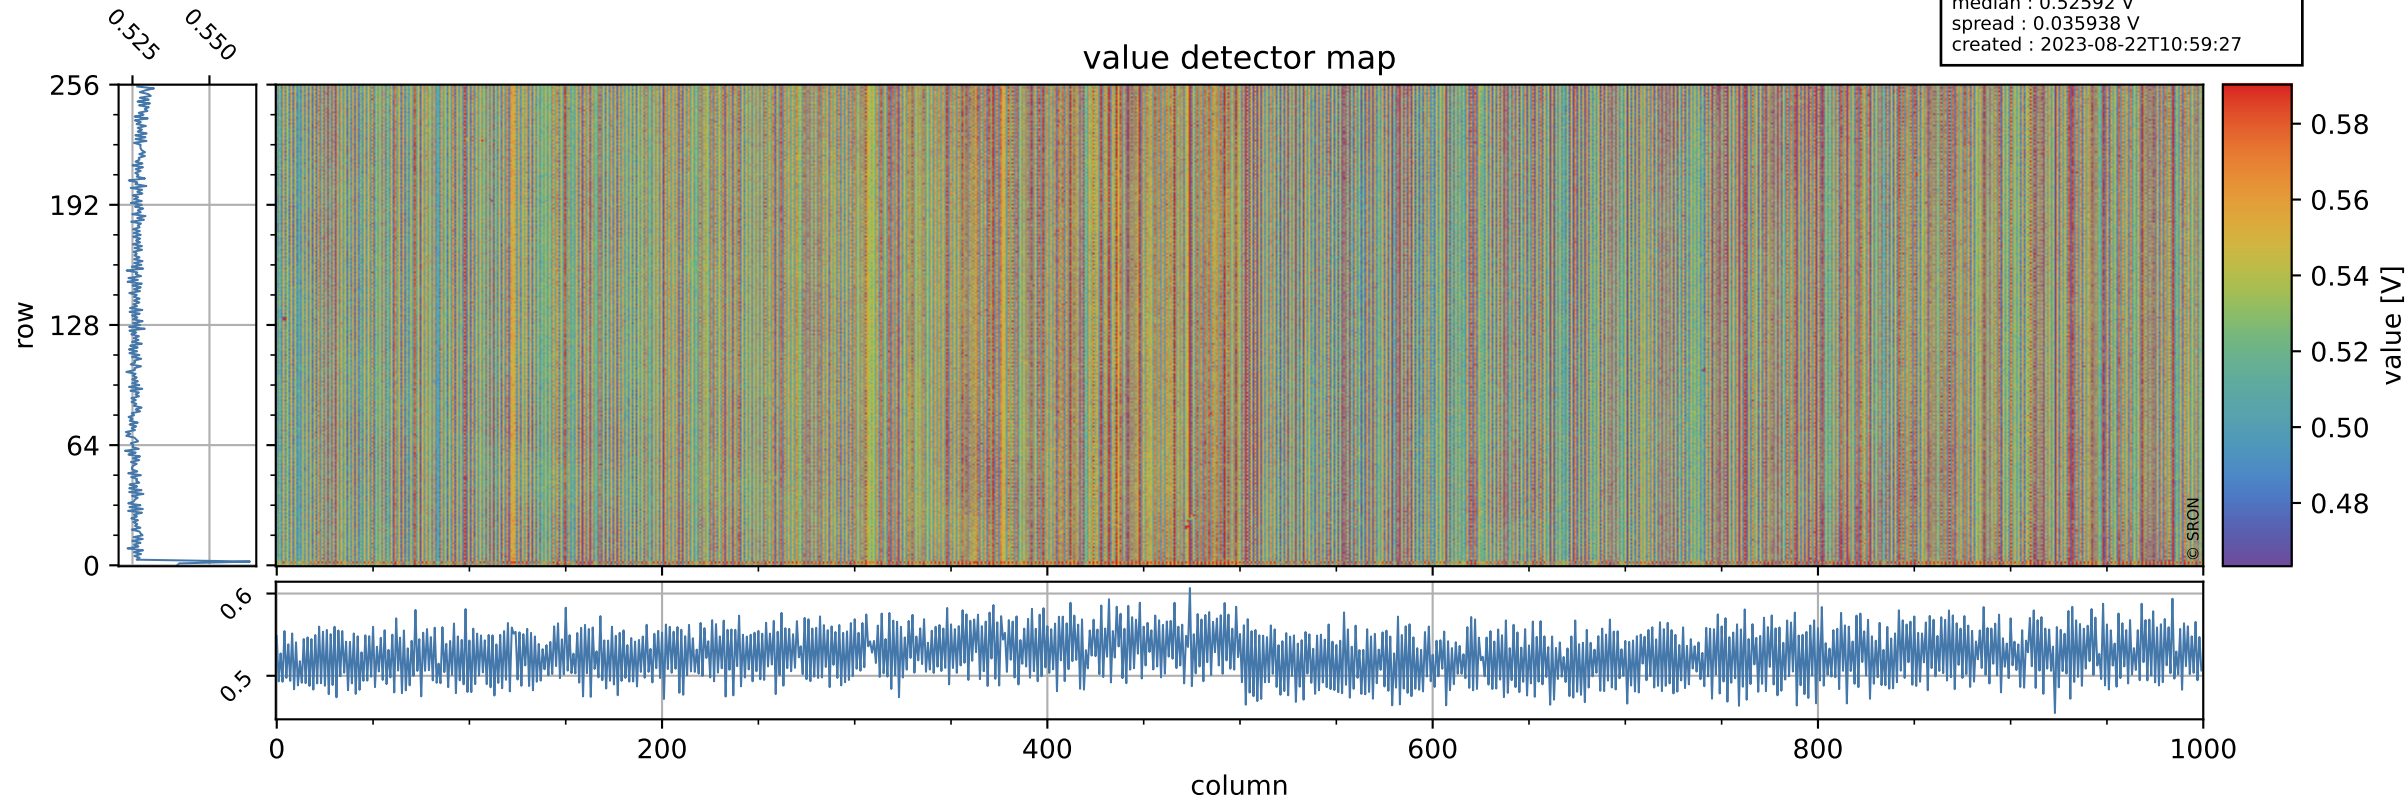

Tropomi SWIR offset (beta nominal)

orbits : 30 in [2467, 2512]
coverage : 2018-04-05 / 2018-04-08
median : 0.52592 V
spread : 0.035938 V
created : 2023-08-22T10:59:27

value detector map

Tropomi SWIR offset (beta nominal)

orbits : 30 in [2467, 2512]
coverage : 2018-04-05 / 2018-04-08
median : 0.035819 mV
spread : 0.017584 mV
created : 2023-08-22T10:59:28

uncertainty detector map

Tropomi SWIR offset (beta nominal)

value compared with SWIR offset CKD

orbits : 30 in [2467, 2512]
coverage : 2018-04-05 / 2018-04-08
median : -0.094663 mV
spread : 0.311171 mV
created : 2023-08-22T10:59:28

Tropomi SWIR offset (beta nominal) ground-tracks of Sentinel-5P

orbits : 30 in [2467, 2512]
coverage : 2018-04-05 / 2018-04-08
created : 2023-08-22T10:59:28

Tropomi SWIR offset (beta nominal)

orbits : [1867, 2512]
coverage : 2018-02-20 / 2018-04-08
created : 2023-08-22T10:59:29

trend of detector median & temperatures