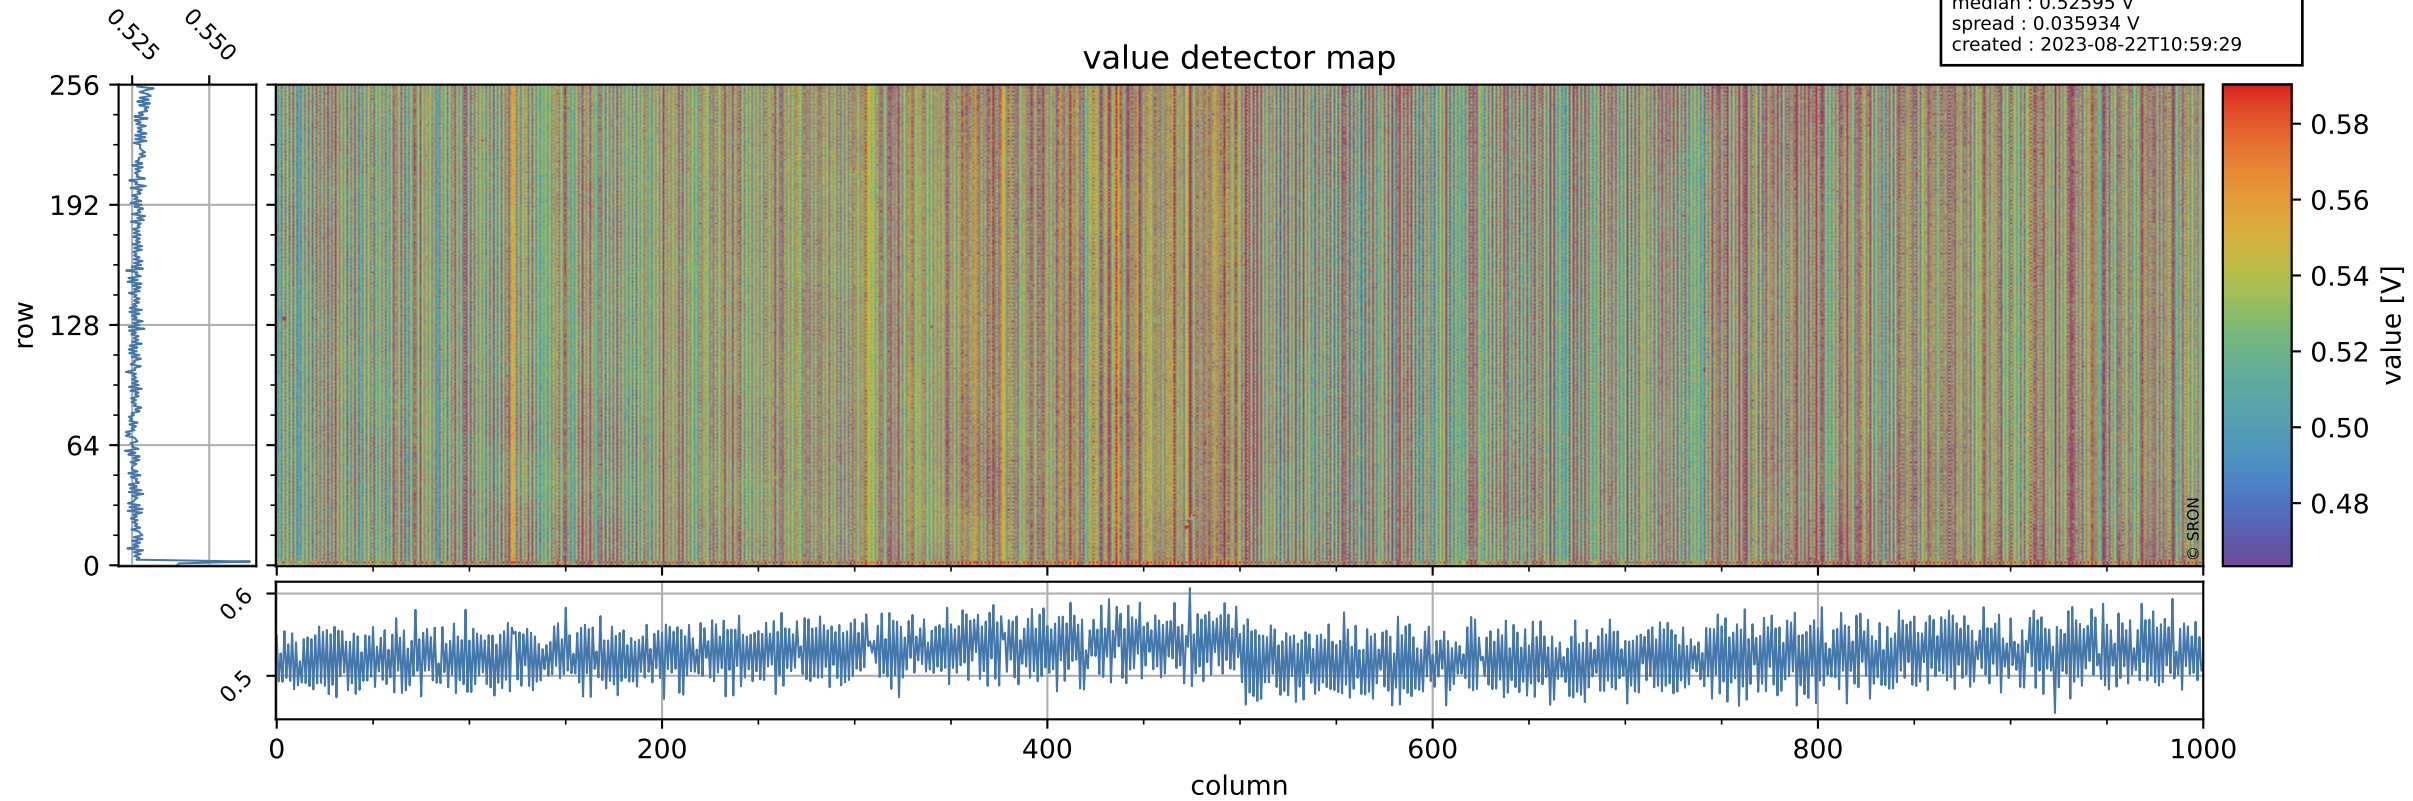

Tropomi SWIR offset (beta nominal)

orbits : 35 in [2512, 2557]
coverage : 2018-04-08 / 2018-04-11
median : 0.52595 V
spread : 0.035934 V
created : 2023-08-22T10:59:29

value detector map

Tropomi SWIR offset (beta nominal)

orbits : 35 in [2512, 2557]
coverage : 2018-04-08 / 2018-04-11
median : 27.727 μV
spread : 17.394 μV
created : 2023-08-22T10:59:30

Tropomi SWIR offset (beta nominal)

orbits : 35 in [2512, 2557]
coverage : 2018-04-08 / 2018-04-11
median : -0.066788 mV
spread : 0.31234 mV
created : 2023-08-22T10:59:30

value compared with SWIR offset CKD

Tropomi SWIR offset (beta nominal) ground-tracks of Sentinel-5P

orbits : 35 in [2512, 2557]
coverage : 2018-04-08 / 2018-04-11
created : 2023-08-22T10:59:30

Tropomi SWIR offset (beta nominal)

orbits : [1867, 2557]
coverage : 2018-02-20 / 2018-04-11
created : 2023-08-22T10:59:30

trend of detector median & temperatures