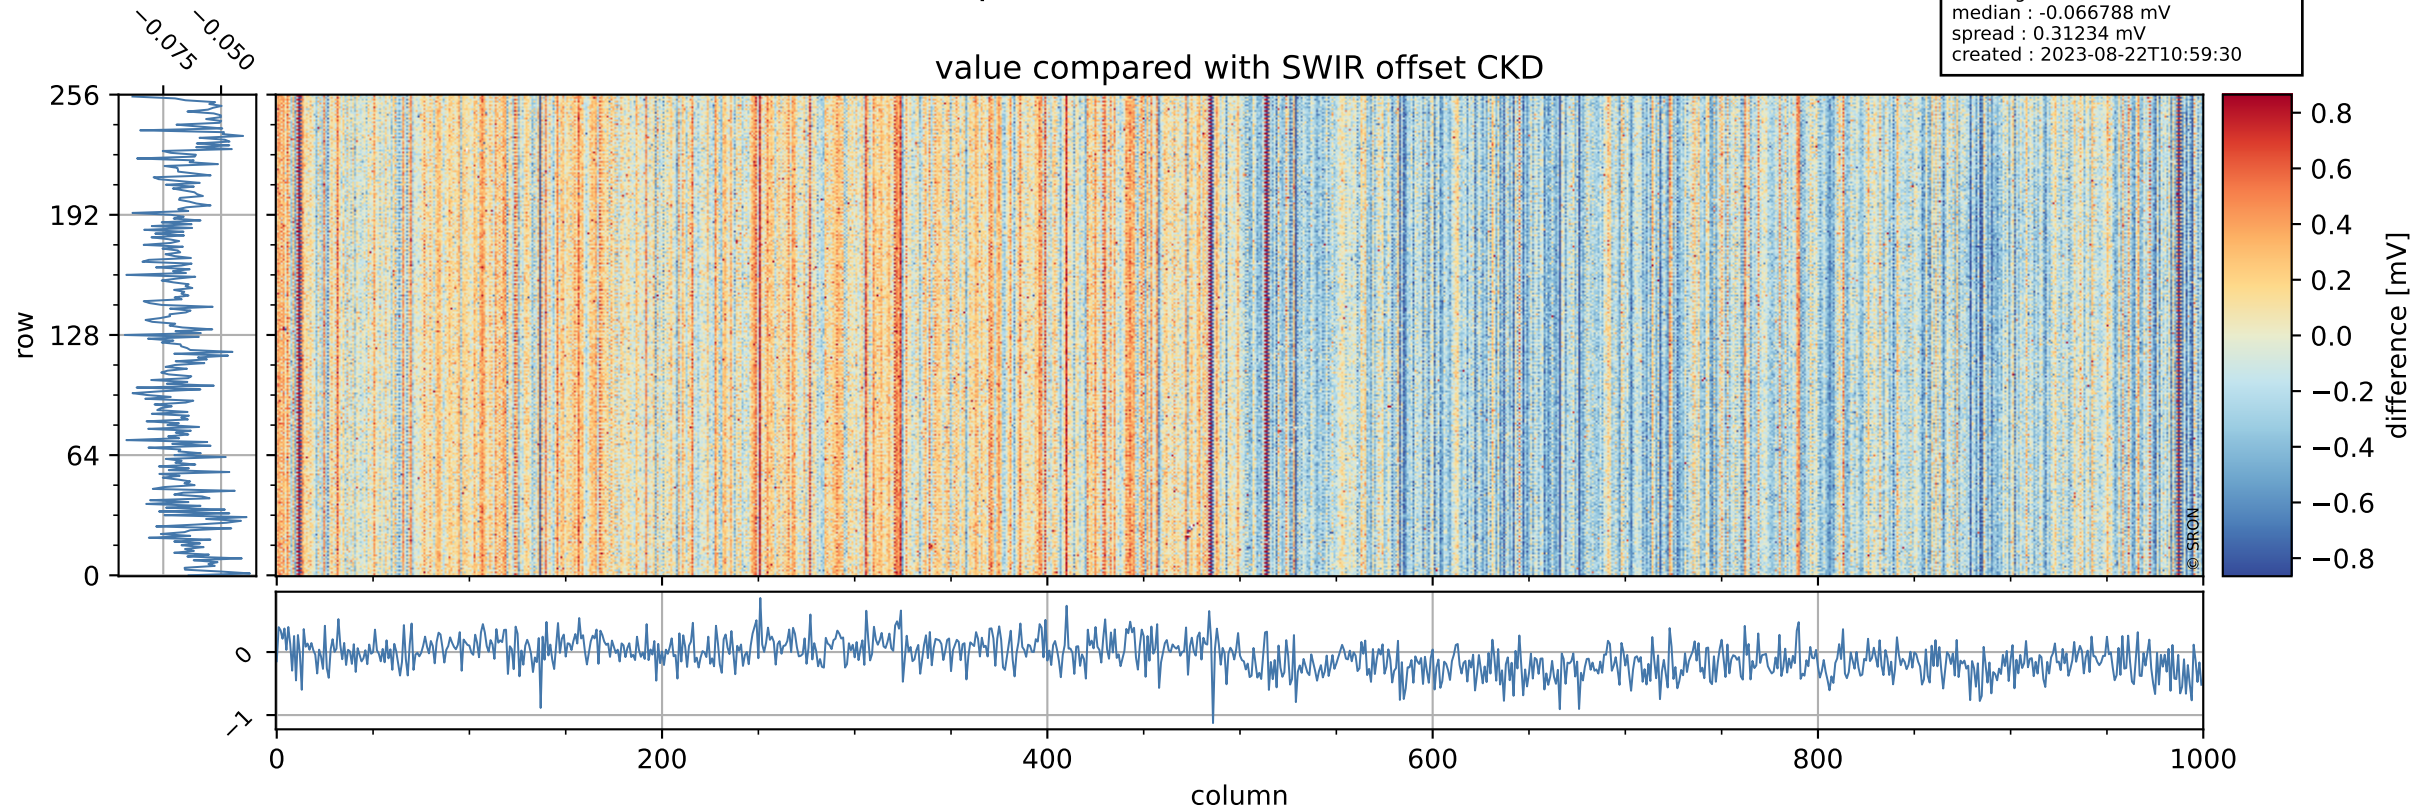

Tropomi SWIR offset (beta nominal)

orbits : 35 in [2512, 2557]
coverage : 2018-04-08 / 2018-04-11
median : 0.52595 V
spread : 0.035934 V
created : 2023-08-22T10:59:29

value detector map

Tropomi SWIR offset (beta nominal)

orbits : 35 in [2512, 2557]
coverage : 2018-04-08 / 2018-04-11
median : 27.727 μV
spread : 17.394 μV
created : 2023-08-22T10:59:30

Tropomi SWIR offset (beta nominal)

orbits : 35 in [2512, 2557]
coverage : 2018-04-08 / 2018-04-11
median : -0.066788 mV
spread : 0.31234 mV
created : 2023-08-22T10:59:30

value compared with SWIR offset CKD

Tropomi SWIR offset (beta nominal) ground-tracks of Sentinel-5P

orbits : 35 in [2512, 2557]
coverage : 2018-04-08 / 2018-04-11
created : 2023-08-22T10:59:30

Tropomi SWIR offset (beta nominal)

orbits : [1867, 2557]
coverage : 2018-02-20 / 2018-04-11
created : 2023-08-22T10:59:30

trend of detector median & temperatures