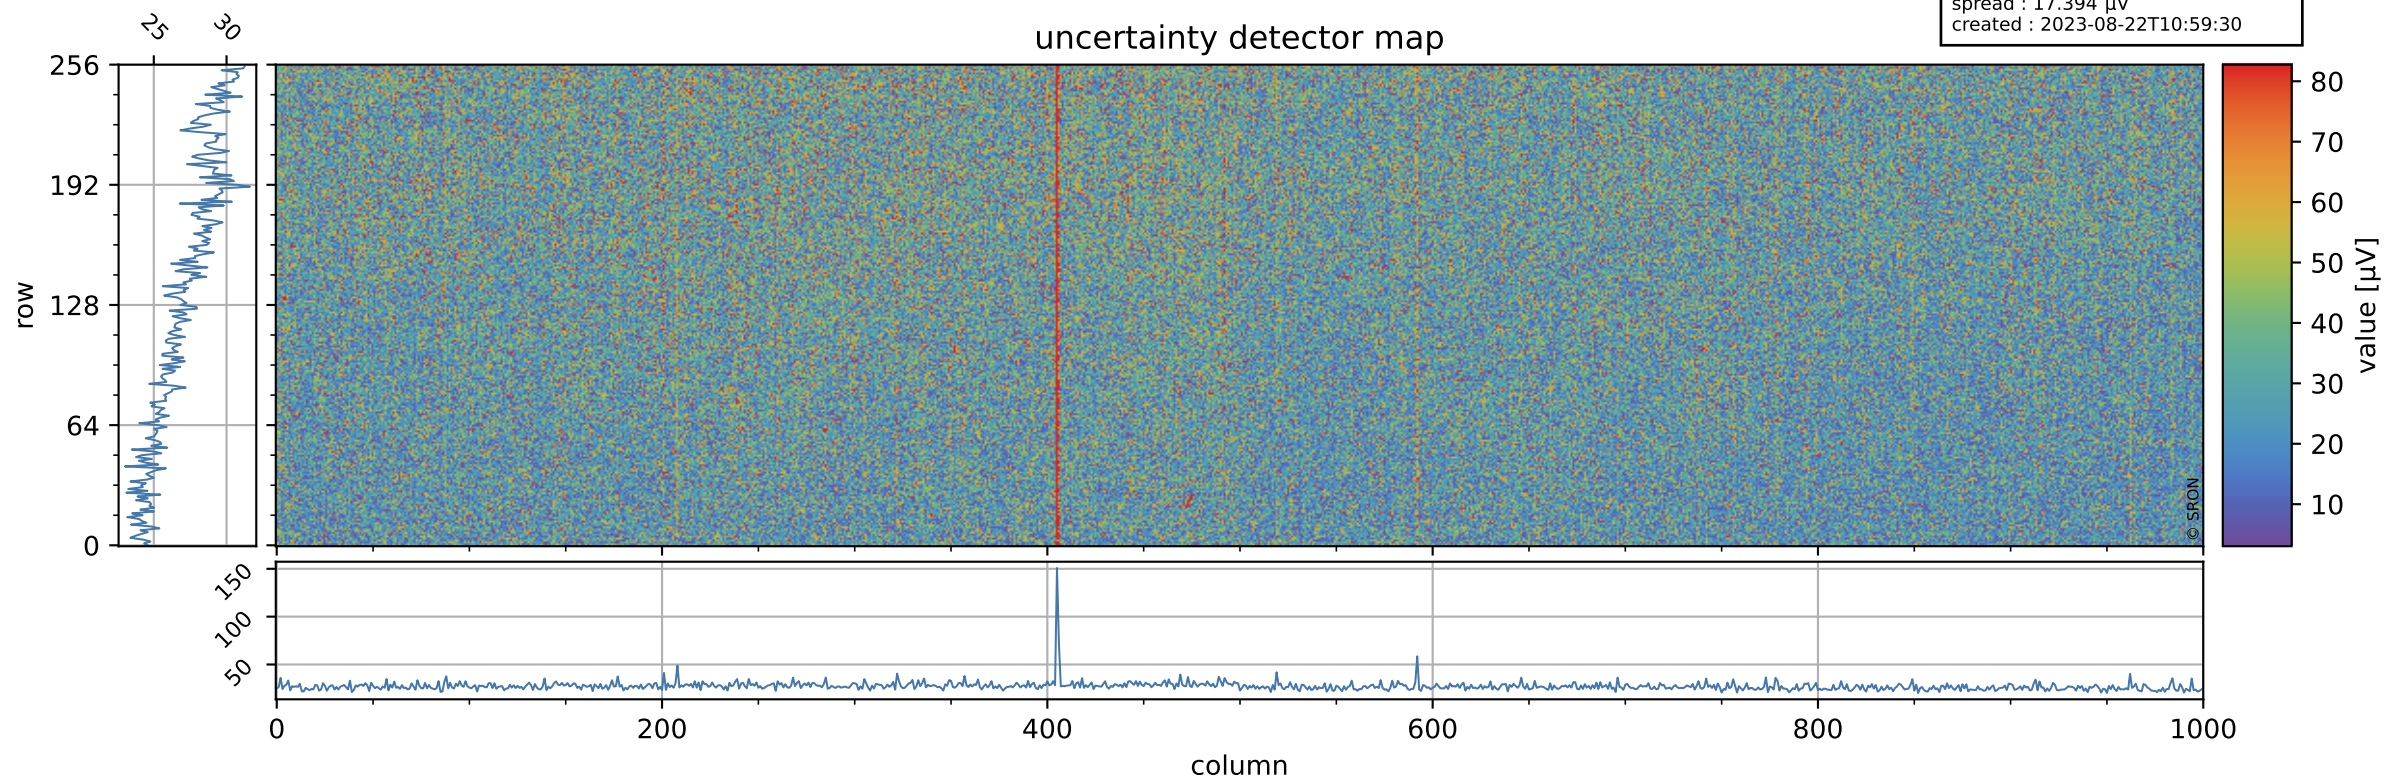

Tropomi SWIR offset (beta nominal)

orbits : 35 in [2512, 2557]
coverage : 2018-04-08 / 2018-04-11
median : 0.52595 V
spread : 0.035934 V
created : 2023-08-22T10:59:29

value detector map

Tropomi SWIR offset (beta nominal)

orbits : 35 in [2512, 2557]
coverage : 2018-04-08 / 2018-04-11
median : 27.727 μV
spread : 17.394 μV
created : 2023-08-22T10:59:30

Tropomi SWIR offset (beta nominal)

orbits : 35 in [2512, 2557]
coverage : 2018-04-08 / 2018-04-11
median : -0.066788 mV
spread : 0.31234 mV
created : 2023-08-22T10:59:30

value compared with SWIR offset CKD

Tropomi SWIR offset (beta nominal) ground-tracks of Sentinel-5P

orbits : 35 in [2512, 2557]
coverage : 2018-04-08 / 2018-04-11
created : 2023-08-22T10:59:30

Tropomi SWIR offset (beta nominal)

orbits : [1867, 2557]
coverage : 2018-02-20 / 2018-04-11
created : 2023-08-22T10:59:30

trend of detector median & temperatures