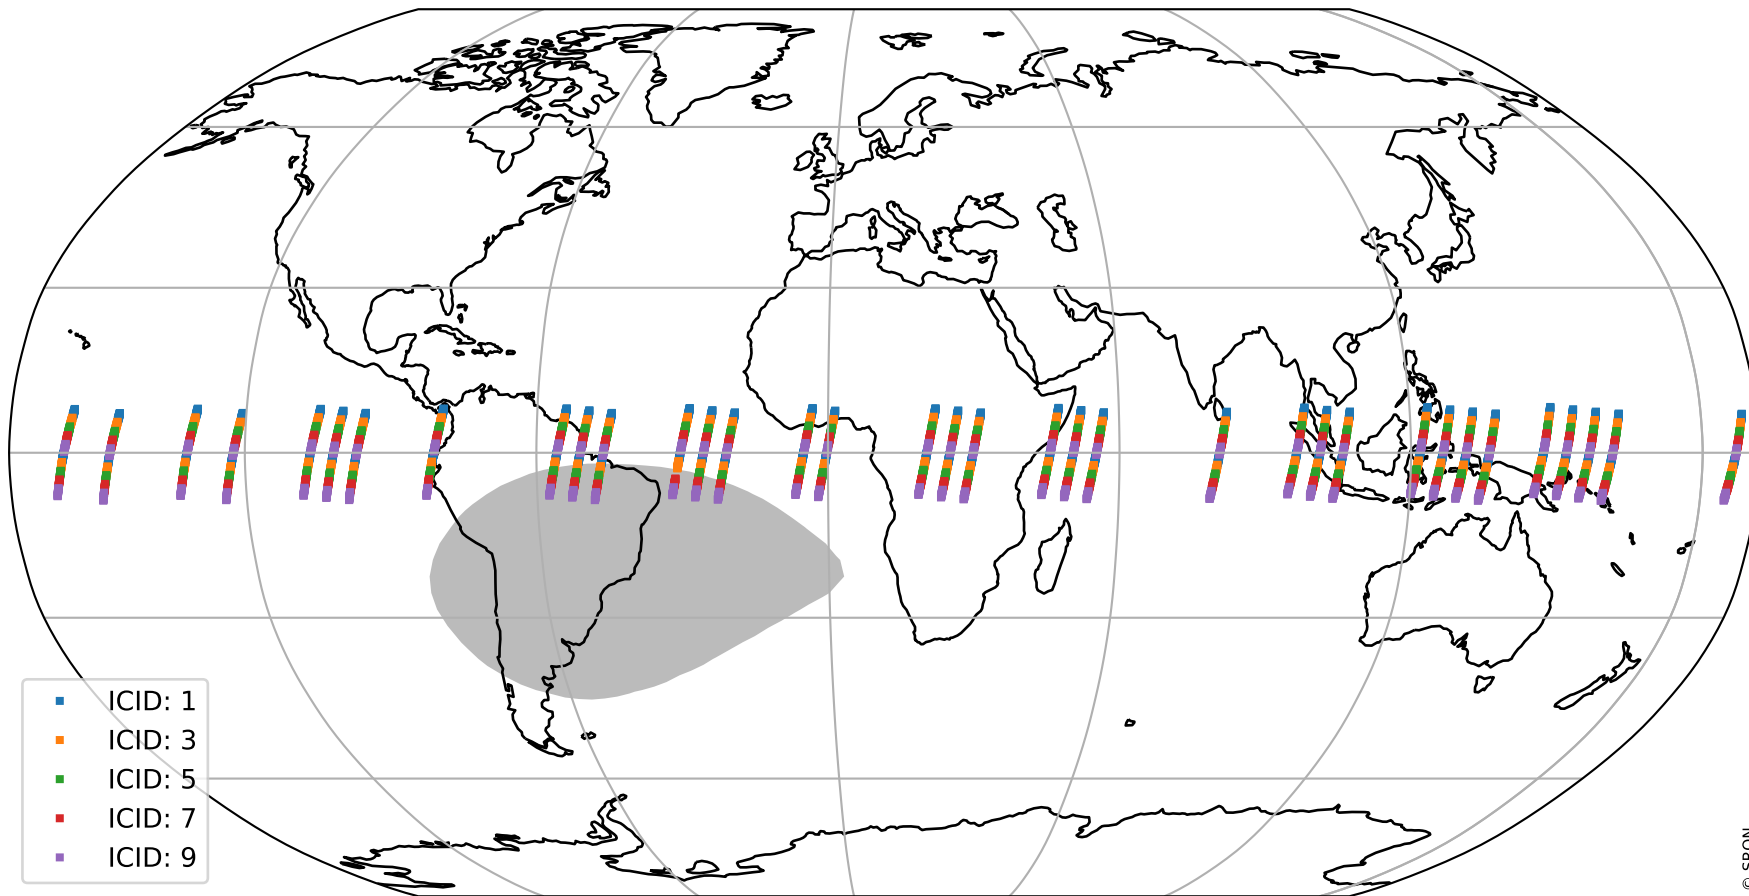

Tropomi SWIR offset (beta nominal)

orbits : 35 in [2512, 2557]
coverage : 2018-04-08 / 2018-04-11
median : 0.52595 V
spread : 0.035934 V
created : 2023-08-22T10:59:29

value detector map

Tropomi SWIR offset (beta nominal)

orbits : 35 in [2512, 2557]
coverage : 2018-04-08 / 2018-04-11
median : 27.727 μV
spread : 17.394 μV
created : 2023-08-22T10:59:30

Tropomi SWIR offset (beta nominal)

orbits : 35 in [2512, 2557]
coverage : 2018-04-08 / 2018-04-11
median : -0.066788 mV
spread : 0.31234 mV
created : 2023-08-22T10:59:30

value compared with SWIR offset CKD

Tropomi SWIR offset (beta nominal) ground-tracks of Sentinel-5P

orbits : 35 in [2512, 2557]
coverage : 2018-04-08 / 2018-04-11
created : 2023-08-22T10:59:30

Tropomi SWIR offset (beta nominal)

orbits : [1867, 2557]
coverage : 2018-02-20 / 2018-04-11
created : 2023-08-22T10:59:30

trend of detector median & temperatures