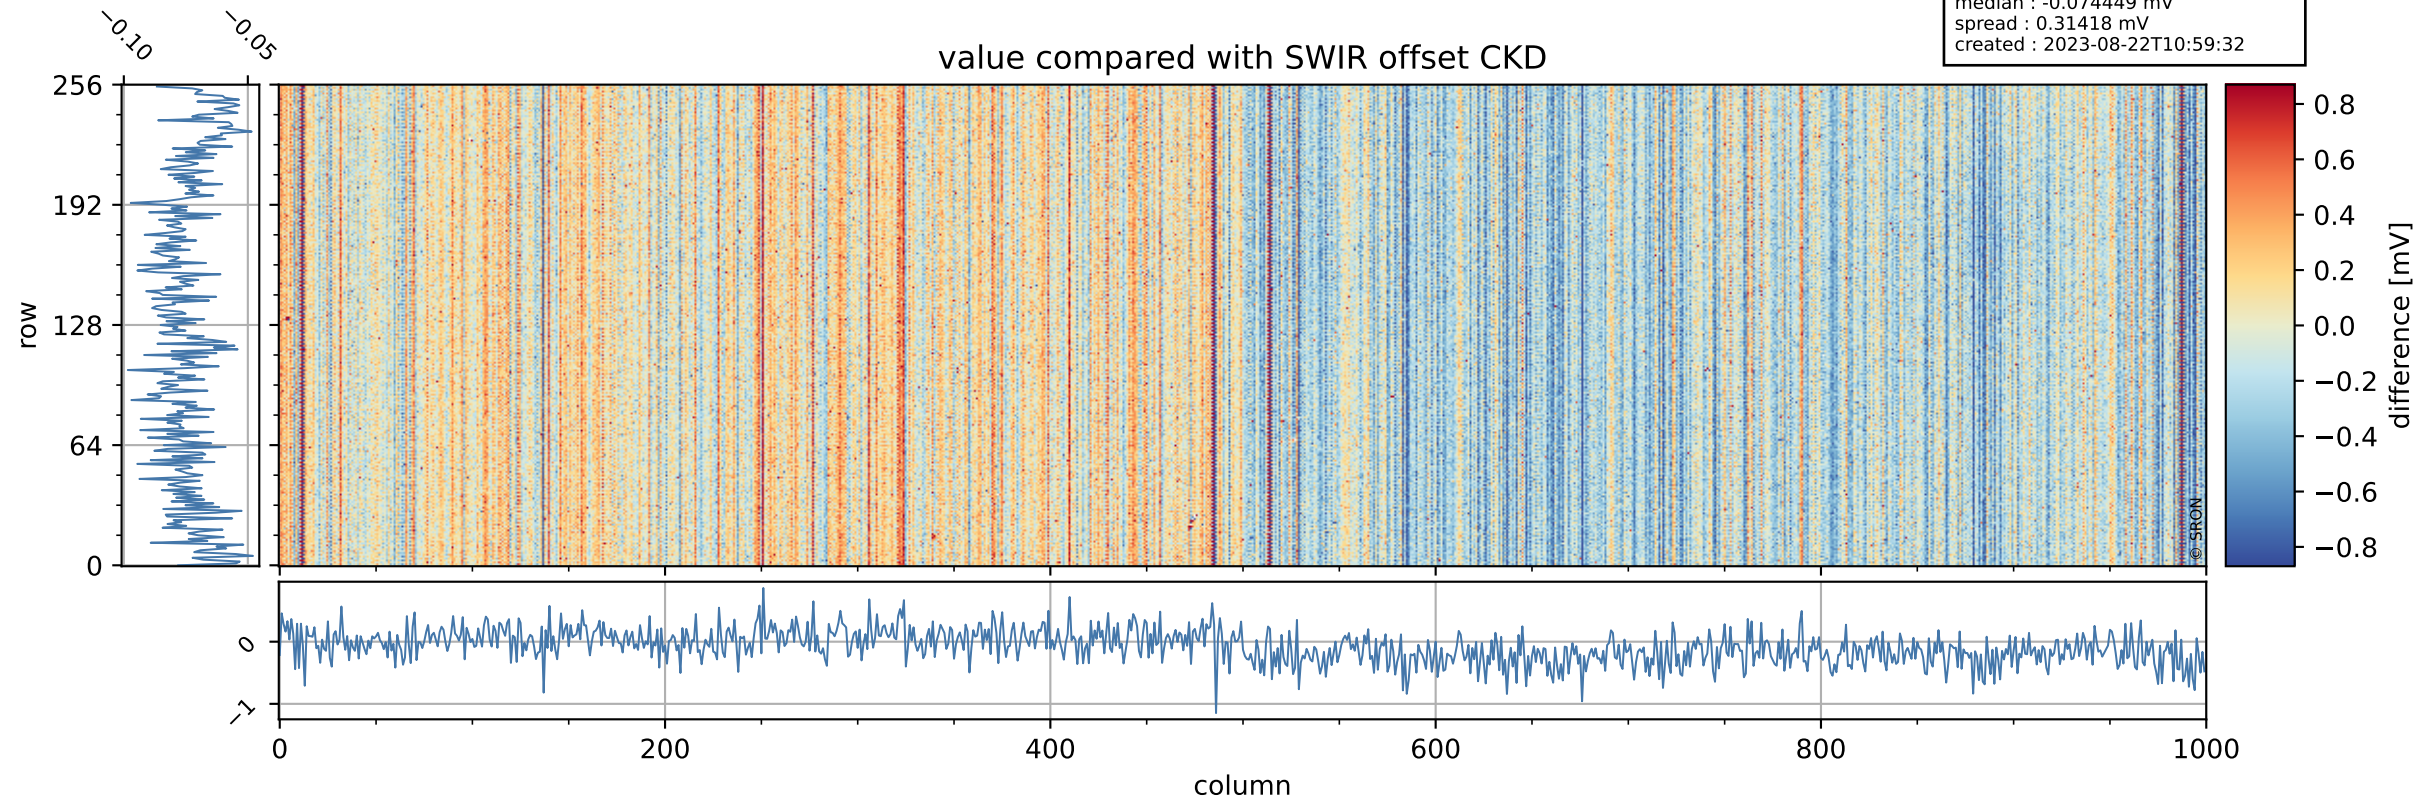

Tropomi SWIR offset (beta nominal)

orbits : 35 in [2557, 2602]
coverage : 2018-04-11 / 2018-04-14
median : 0.52594 V
spread : 0.035936 V
created : 2023-08-22T10:59:31

value detector map

Tropomi SWIR offset (beta nominal)

orbits : 35 in [2557, 2602]
coverage : 2018-04-11 / 2018-04-14
median : 27.779 μV
spread : 17.51 μV
created : 2023-08-22T10:59:31

Tropomi SWIR offset (beta nominal)

orbits : 35 in [2557, 2602]
coverage : 2018-04-11 / 2018-04-14
median : -0.074449 mV
spread : 0.31418 mV
created : 2023-08-22T10:59:32

value compared with SWIR offset CKD

Tropomi SWIR offset (beta nominal) ground-tracks of Sentinel-5P

orbits : 35 in [2557, 2602]
coverage : 2018-04-11 / 2018-04-14
created : 2023-08-22T10:59:32

Tropomi SWIR offset (beta nominal)

orbits : [1867, 2602]
coverage : 2018-02-20 / 2018-04-14
created : 2023-08-22T10:59:32

trend of detector median & temperatures