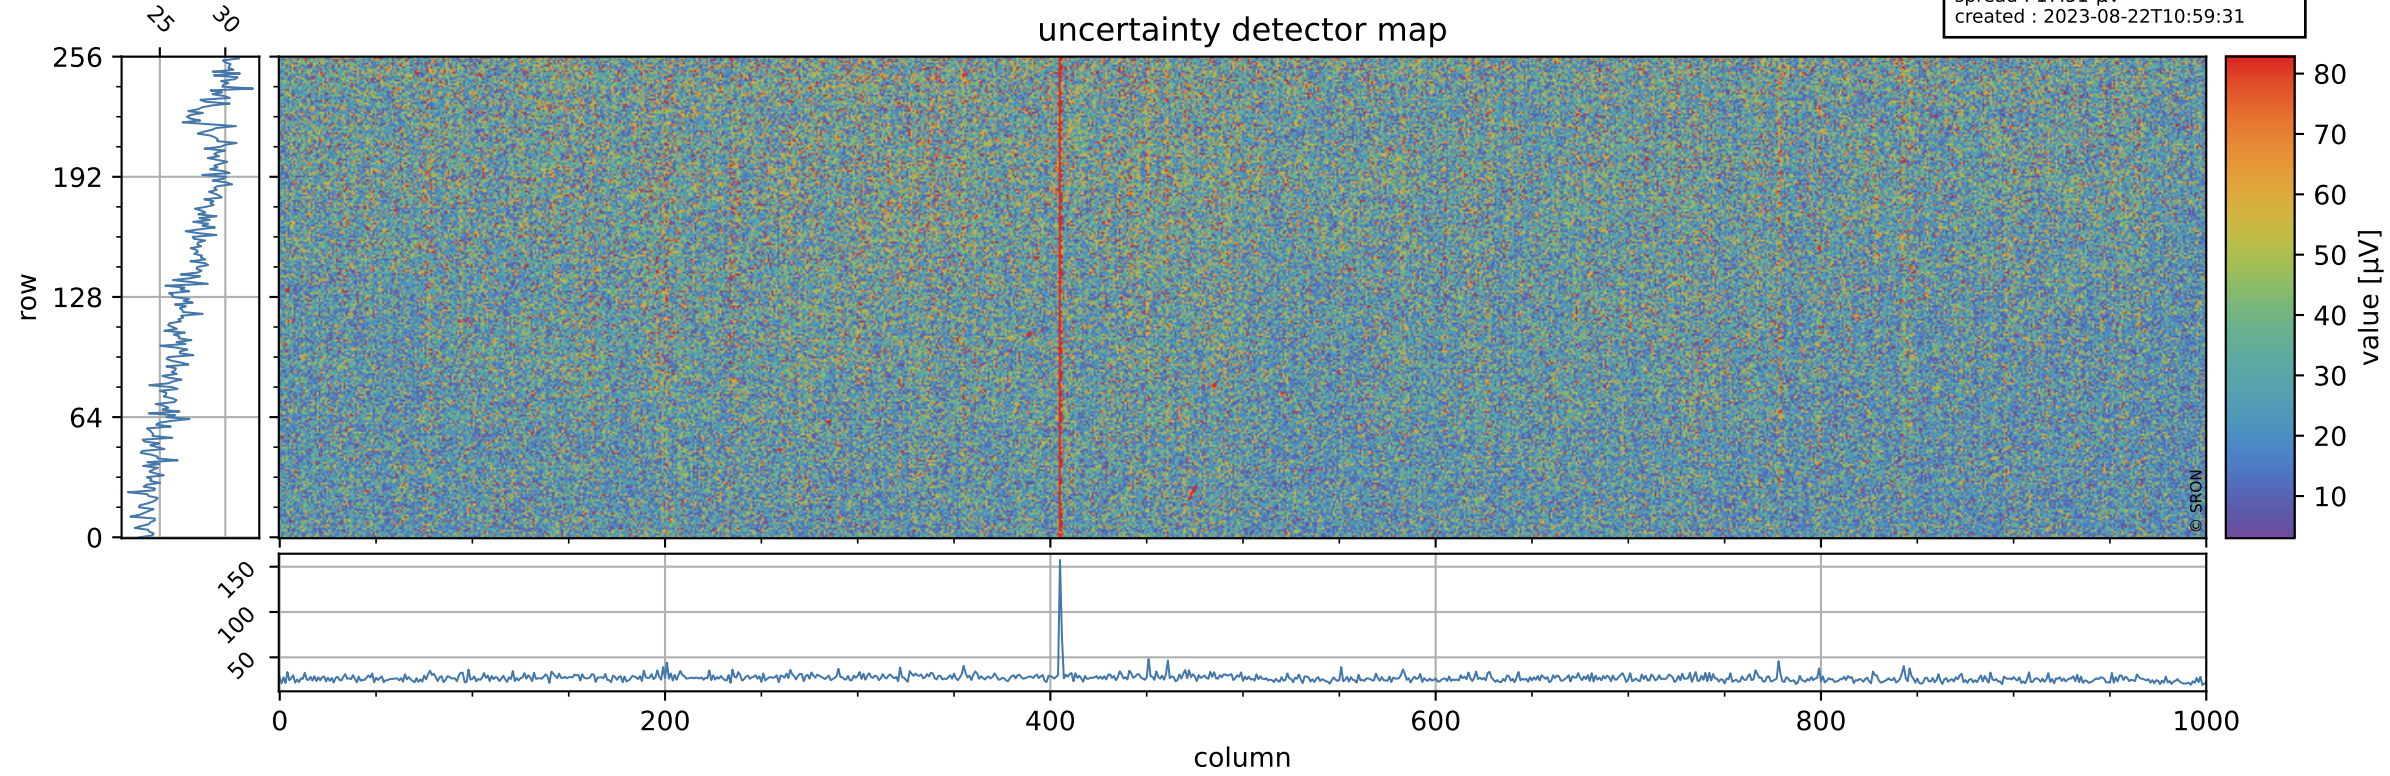

Tropomi SWIR offset (beta nominal)

orbits : 35 in [2557, 2602]
coverage : 2018-04-11 / 2018-04-14
median : 0.52594 V
spread : 0.035936 V
created : 2023-08-22T10:59:31

value detector map

Tropomi SWIR offset (beta nominal)

orbits : 35 in [2557, 2602]
coverage : 2018-04-11 / 2018-04-14
median : 27.779 μV
spread : 17.51 μV
created : 2023-08-22T10:59:31

Tropomi SWIR offset (beta nominal)

orbits : 35 in [2557, 2602]
coverage : 2018-04-11 / 2018-04-14
median : -0.074449 mV
spread : 0.31418 mV
created : 2023-08-22T10:59:32

value compared with SWIR offset CKD

Tropomi SWIR offset (beta nominal) ground-tracks of Sentinel-5P

orbits : 35 in [2557, 2602]
coverage : 2018-04-11 / 2018-04-14
created : 2023-08-22T10:59:32

Tropomi SWIR offset (beta nominal)

orbits : [1867, 2602]
coverage : 2018-02-20 / 2018-04-14
created : 2023-08-22T10:59:32

trend of detector median & temperatures