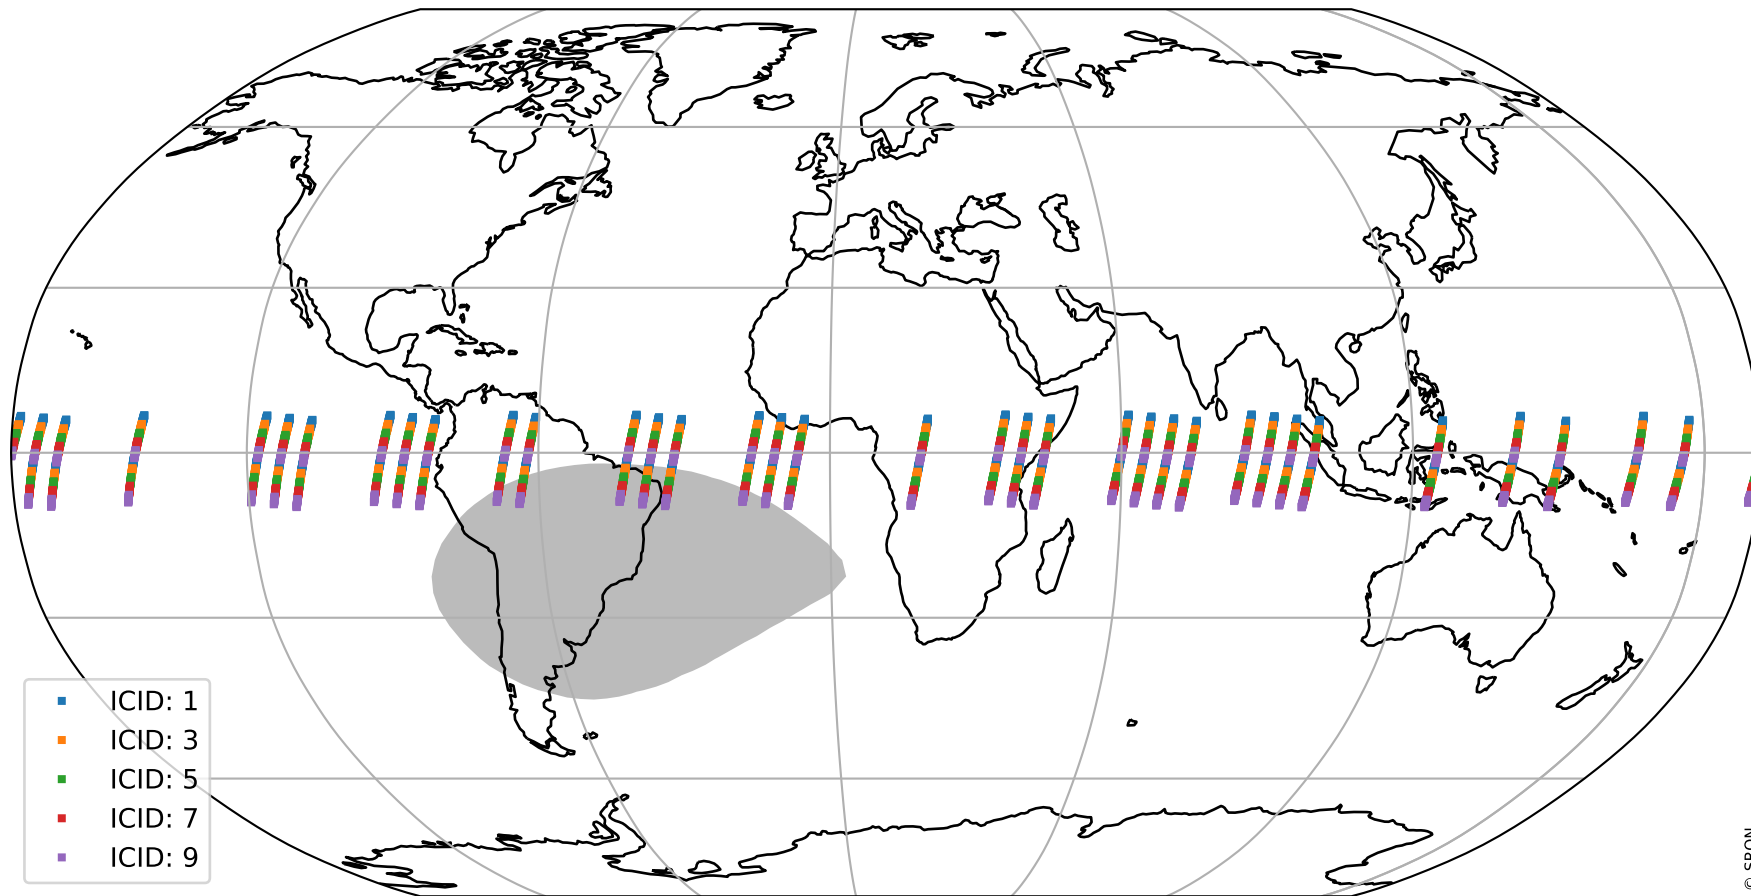

Tropomi SWIR offset (beta nominal)

orbits : 35 in [2557, 2602]
coverage : 2018-04-11 / 2018-04-14
median : 0.52594 V
spread : 0.035936 V
created : 2023-08-22T10:59:31

value detector map

Tropomi SWIR offset (beta nominal)

orbits : 35 in [2557, 2602]
coverage : 2018-04-11 / 2018-04-14
median : 27.779 μV
spread : 17.51 μV
created : 2023-08-22T10:59:31

Tropomi SWIR offset (beta nominal)

orbits : 35 in [2557, 2602]
coverage : 2018-04-11 / 2018-04-14
median : -0.074449 mV
spread : 0.31418 mV
created : 2023-08-22T10:59:32

value compared with SWIR offset CKD

Tropomi SWIR offset (beta nominal) ground-tracks of Sentinel-5P

orbits : 35 in [2557, 2602]
coverage : 2018-04-11 / 2018-04-14
created : 2023-08-22T10:59:32

Tropomi SWIR offset (beta nominal)

orbits : [1867, 2602]
coverage : 2018-02-20 / 2018-04-14
created : 2023-08-22T10:59:32

trend of detector median & temperatures