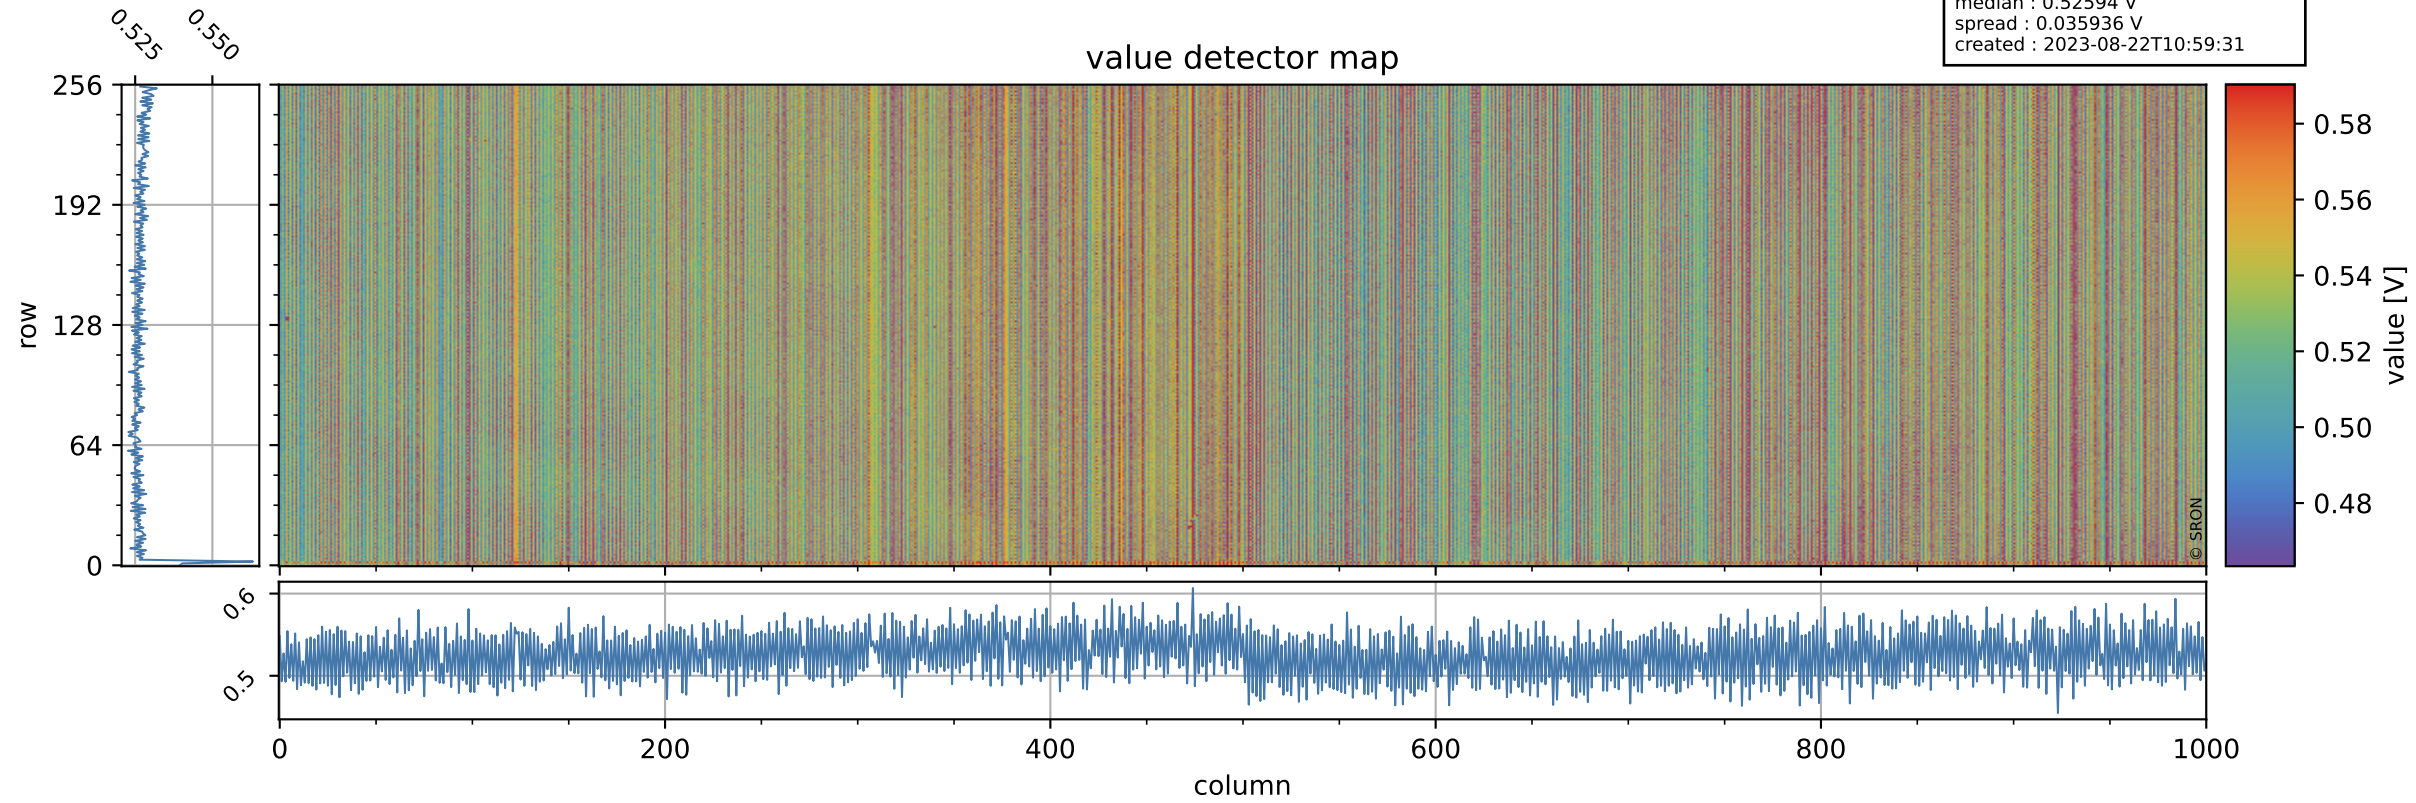

Tropomi SWIR offset (beta nominal)

orbits : 35 in [2557, 2602]
coverage : 2018-04-11 / 2018-04-14
median : 0.52594 V
spread : 0.035936 V
created : 2023-08-22T10:59:31

value detector map

Tropomi SWIR offset (beta nominal)

orbits : 35 in [2557, 2602]
coverage : 2018-04-11 / 2018-04-14
median : 27.779 μV
spread : 17.51 μV
created : 2023-08-22T10:59:31

Tropomi SWIR offset (beta nominal)

orbits : 35 in [2557, 2602]
coverage : 2018-04-11 / 2018-04-14
median : -0.074449 mV
spread : 0.31418 mV
created : 2023-08-22T10:59:32

value compared with SWIR offset CKD

Tropomi SWIR offset (beta nominal) ground-tracks of Sentinel-5P

orbits : 35 in [2557, 2602]
coverage : 2018-04-11 / 2018-04-14
created : 2023-08-22T10:59:32

Tropomi SWIR offset (beta nominal)

orbits : [1867, 2602]
coverage : 2018-02-20 / 2018-04-14
created : 2023-08-22T10:59:32

trend of detector median & temperatures