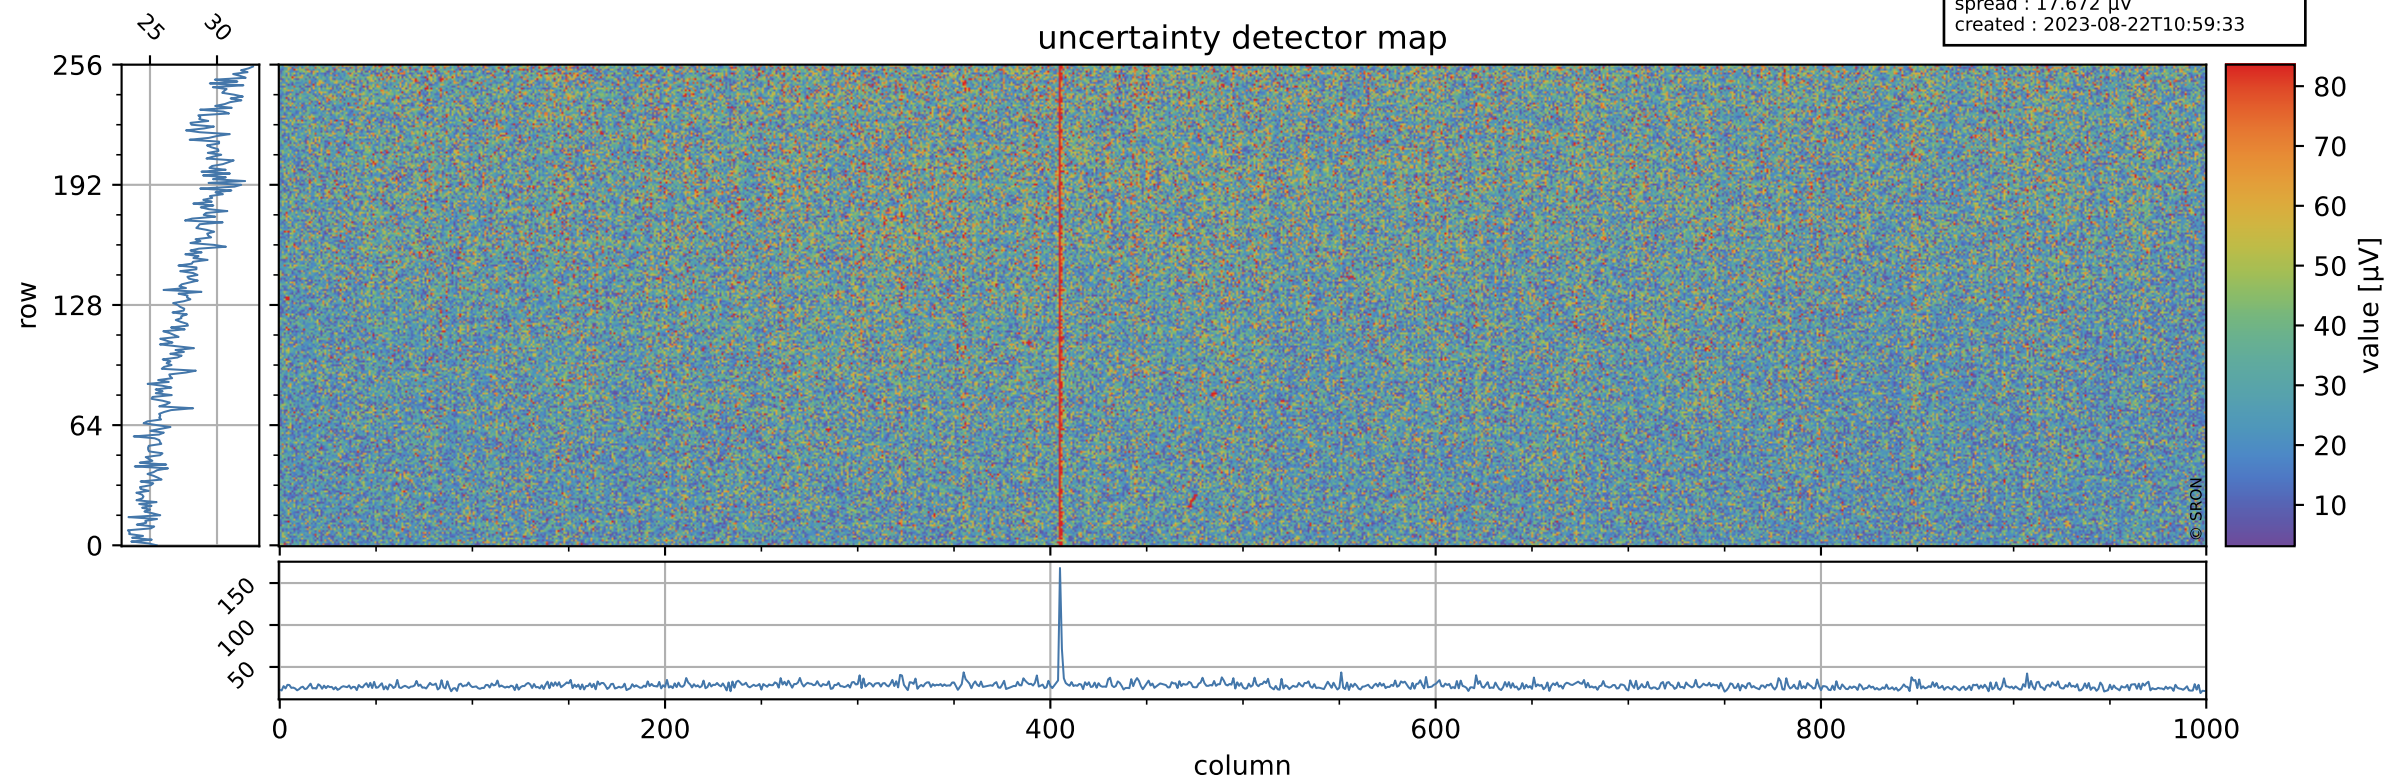

Tropomi SWIR offset (beta nominal)

orbits : 35 in [2602, 2647]
coverage : 2018-04-14 / 2018-04-18
median : 0.52595 V
spread : 0.035934 V
created : 2023-08-22T10:59:33

value detector map

Tropomi SWIR offset (beta nominal)

orbits : 35 in [2602, 2647]
coverage : 2018-04-14 / 2018-04-18
median : 28.318 μV
spread : 17.672 μV
created : 2023-08-22T10:59:33

Tropomi SWIR offset (beta nominal)

orbits : 35 in [2602, 2647]
coverage : 2018-04-14 / 2018-04-18
median : -0.068859 mV
spread : 0.32306 mV
created : 2023-08-22T10:59:33

value compared with SWIR offset CKD

Tropomi SWIR offset (beta nominal) ground-tracks of Sentinel-5P

orbits : 35 in [2602, 2647]
coverage : 2018-04-14 / 2018-04-18
created : 2023-08-22T10:59:34

Tropomi SWIR offset (beta nominal)

orbits : [1867, 2647]
coverage : 2018-02-20 / 2018-04-18
created : 2023-08-22T10:59:34

trend of detector median & temperatures