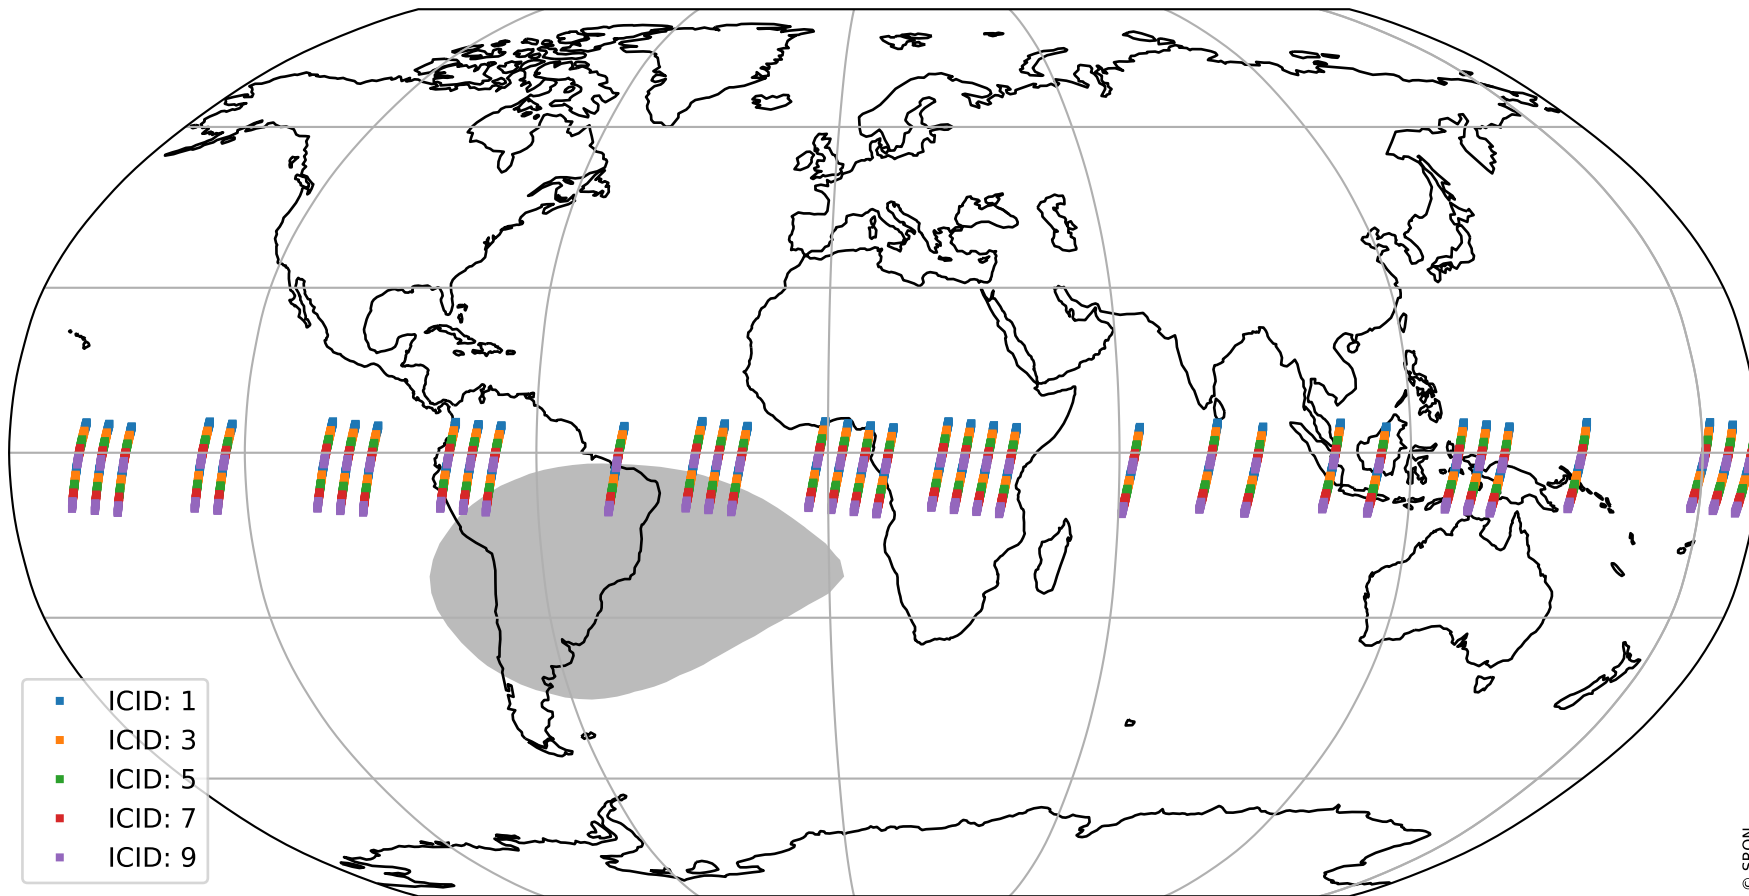

Tropomi SWIR offset (beta nominal)

orbits : 35 in [2602, 2647]
coverage : 2018-04-14 / 2018-04-18
median : 0.52595 V
spread : 0.035934 V
created : 2023-08-22T10:59:33

value detector map

Tropomi SWIR offset (beta nominal)

orbits : 35 in [2602, 2647]
coverage : 2018-04-14 / 2018-04-18
median : 28.318 μV
spread : 17.672 μV
created : 2023-08-22T10:59:33

Tropomi SWIR offset (beta nominal)

orbits : 35 in [2602, 2647]
coverage : 2018-04-14 / 2018-04-18
median : -0.068859 mV
spread : 0.32306 mV
created : 2023-08-22T10:59:33

value compared with SWIR offset CKD

Tropomi SWIR offset (beta nominal) ground-tracks of Sentinel-5P

orbits : 35 in [2602, 2647]
coverage : 2018-04-14 / 2018-04-18
created : 2023-08-22T10:59:34

Tropomi SWIR offset (beta nominal)

orbits : [1867, 2647]
coverage : 2018-02-20 / 2018-04-18
created : 2023-08-22T10:59:34

trend of detector median & temperatures