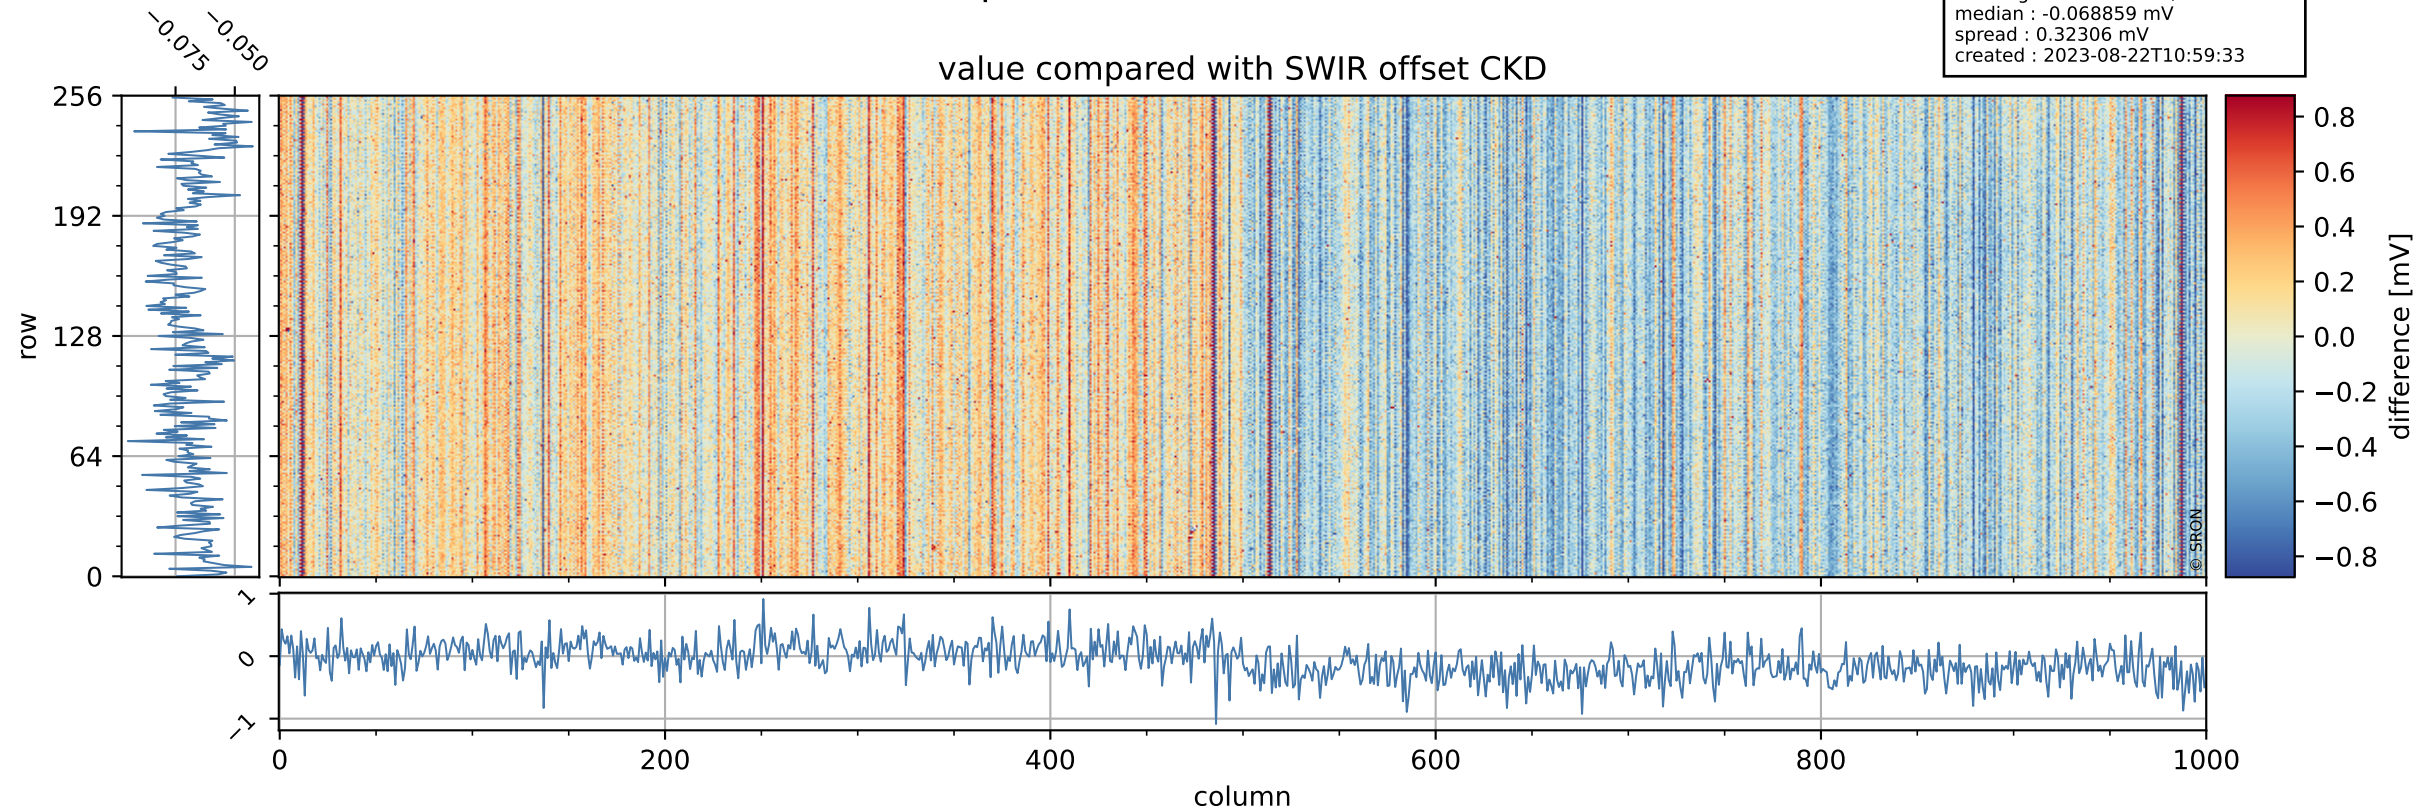

Tropomi SWIR offset (beta nominal)

orbits : 35 in [2602, 2647]
coverage : 2018-04-14 / 2018-04-18
median : 0.52595 V
spread : 0.035934 V
created : 2023-08-22T10:59:33

value detector map

Tropomi SWIR offset (beta nominal)

orbits : 35 in [2602, 2647]
coverage : 2018-04-14 / 2018-04-18
median : 28.318 μV
spread : 17.672 μV
created : 2023-08-22T10:59:33

Tropomi SWIR offset (beta nominal)

orbits : 35 in [2602, 2647]
coverage : 2018-04-14 / 2018-04-18
median : -0.068859 mV
spread : 0.32306 mV
created : 2023-08-22T10:59:33

value compared with SWIR offset CKD

Tropomi SWIR offset (beta nominal) ground-tracks of Sentinel-5P

orbits : 35 in [2602, 2647]
coverage : 2018-04-14 / 2018-04-18
created : 2023-08-22T10:59:34

Tropomi SWIR offset (beta nominal)

orbits : [1867, 2647]
coverage : 2018-02-20 / 2018-04-18
created : 2023-08-22T10:59:34

trend of detector median & temperatures