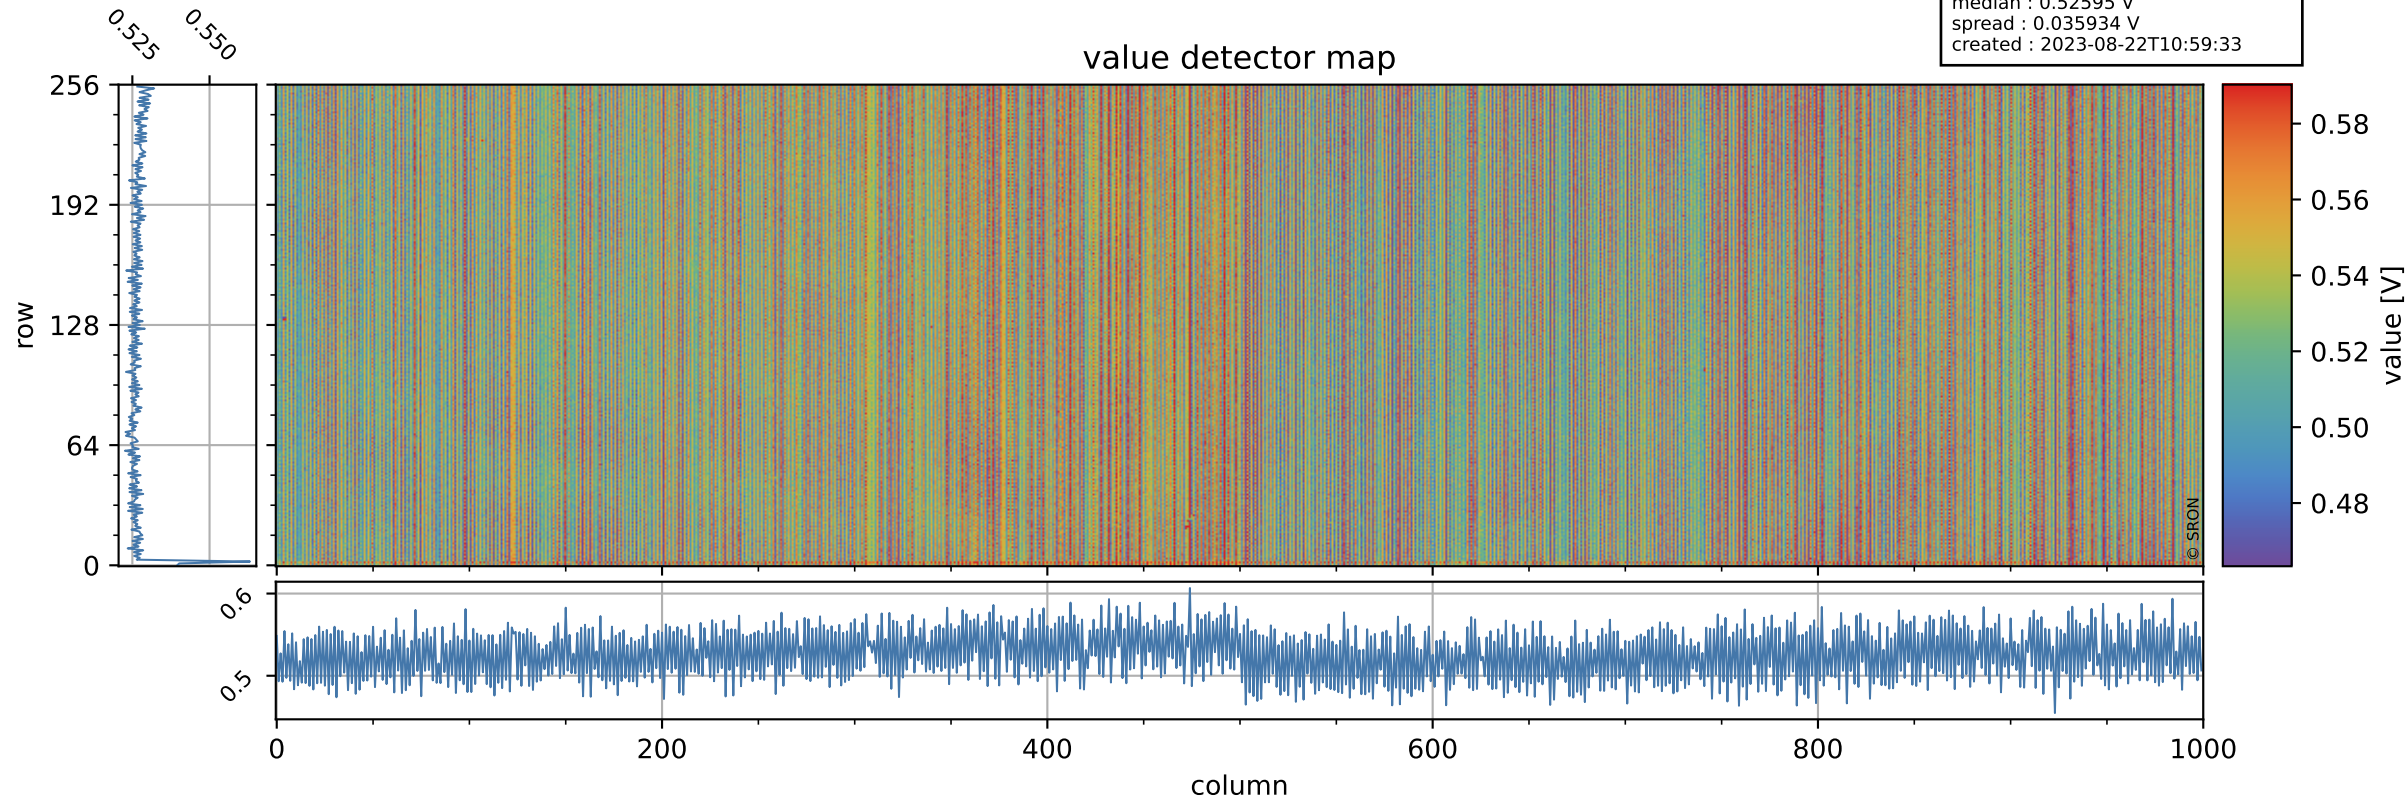

Tropomi SWIR offset (beta nominal)

orbits : 35 in [2602, 2647]
coverage : 2018-04-14 / 2018-04-18
median : 0.52595 V
spread : 0.035934 V
created : 2023-08-22T10:59:33

value detector map

Tropomi SWIR offset (beta nominal)

orbits : 35 in [2602, 2647]
coverage : 2018-04-14 / 2018-04-18
median : 28.318 μV
spread : 17.672 μV
created : 2023-08-22T10:59:33

Tropomi SWIR offset (beta nominal)

orbits : 35 in [2602, 2647]
coverage : 2018-04-14 / 2018-04-18
median : -0.068859 mV
spread : 0.32306 mV
created : 2023-08-22T10:59:33

value compared with SWIR offset CKD

Tropomi SWIR offset (beta nominal) ground-tracks of Sentinel-5P

orbits : 35 in [2602, 2647]
coverage : 2018-04-14 / 2018-04-18
created : 2023-08-22T10:59:34

Tropomi SWIR offset (beta nominal)

orbits : [1867, 2647]
coverage : 2018-02-20 / 2018-04-18
created : 2023-08-22T10:59:34

trend of detector median & temperatures