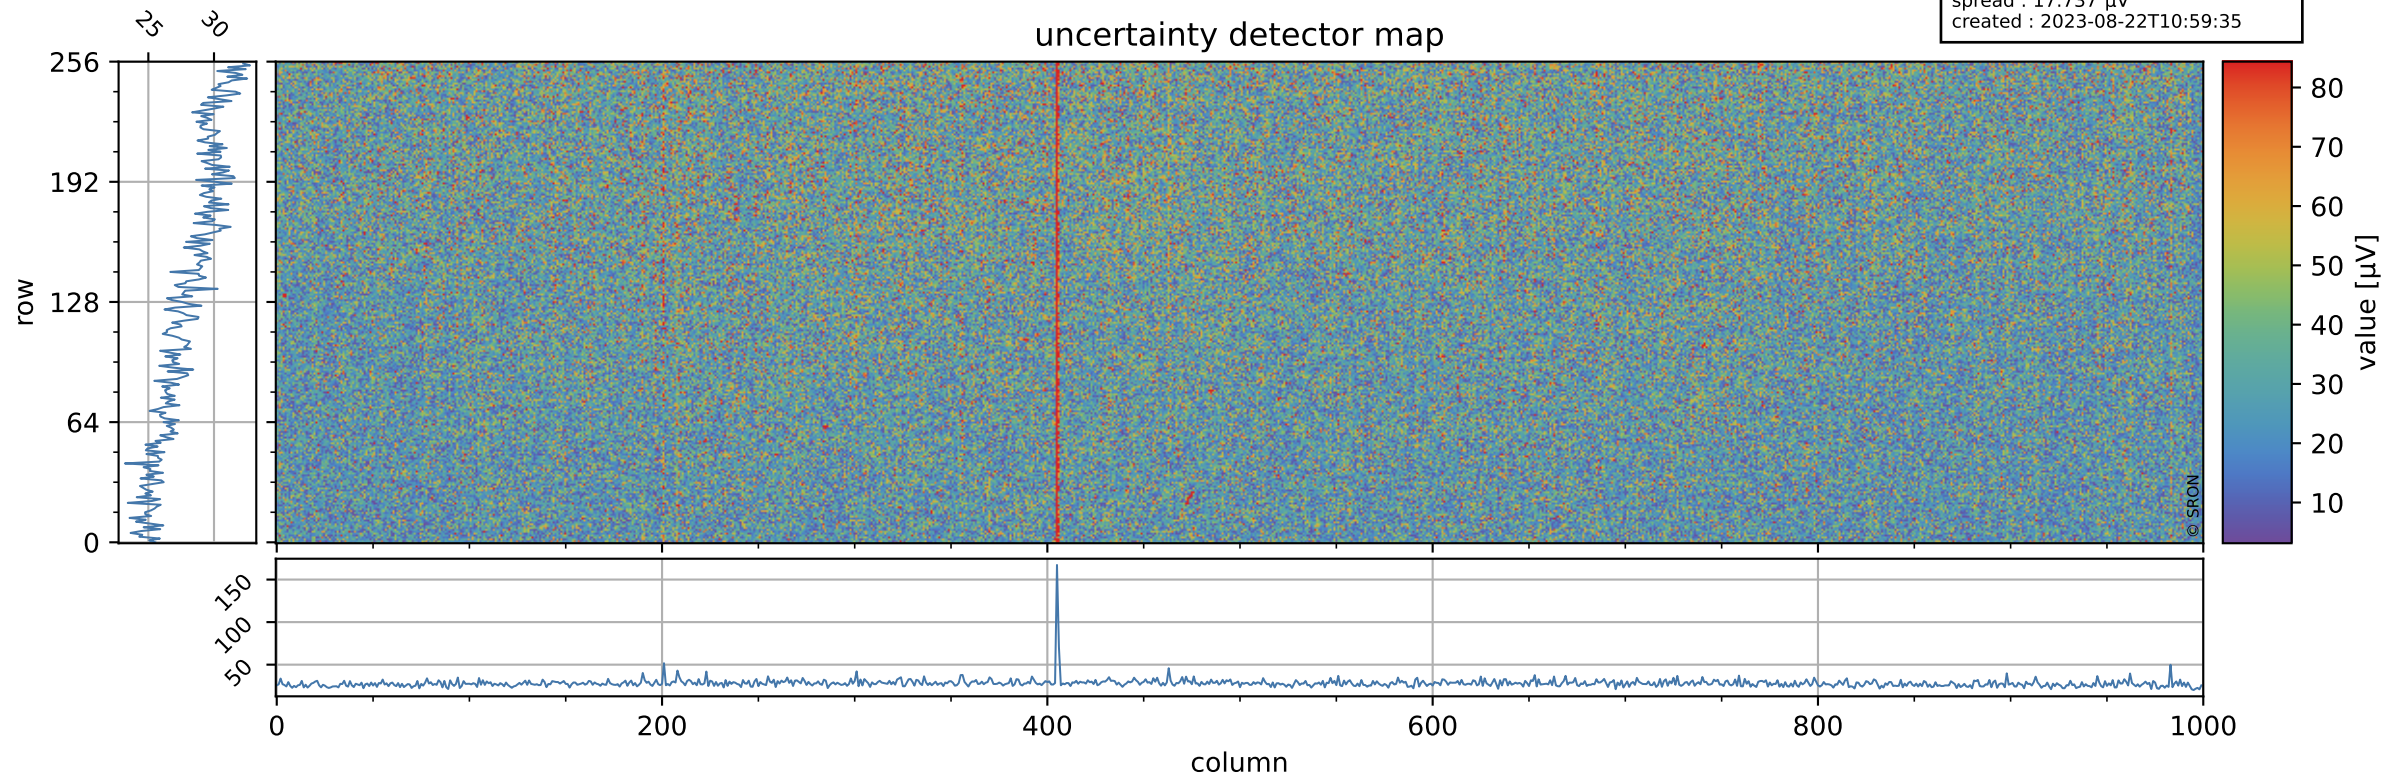

# Tropomi SWIR offset (beta nominal)

orbits : 35 in [2647, 2692]  
coverage : 2018-04-18 / 2018-04-21  
median : 0.52595 V  
spread : 0.03593 V  
created : 2023-08-22T10:59:35

## value detector map

# Tropomi SWIR offset (beta nominal)

orbits : 35 in [2647, 2692]  
coverage : 2018-04-18 / 2018-04-21  
median : 28.667  $\mu\text{V}$   
spread : 17.737  $\mu\text{V}$   
created : 2023-08-22T10:59:35

# Tropomi SWIR offset (beta nominal) ground-tracks of Sentinel-5P

orbits : 35 in [2647, 2692]  
coverage : 2018-04-18 / 2018-04-21  
created : 2023-08-22T10:59:36