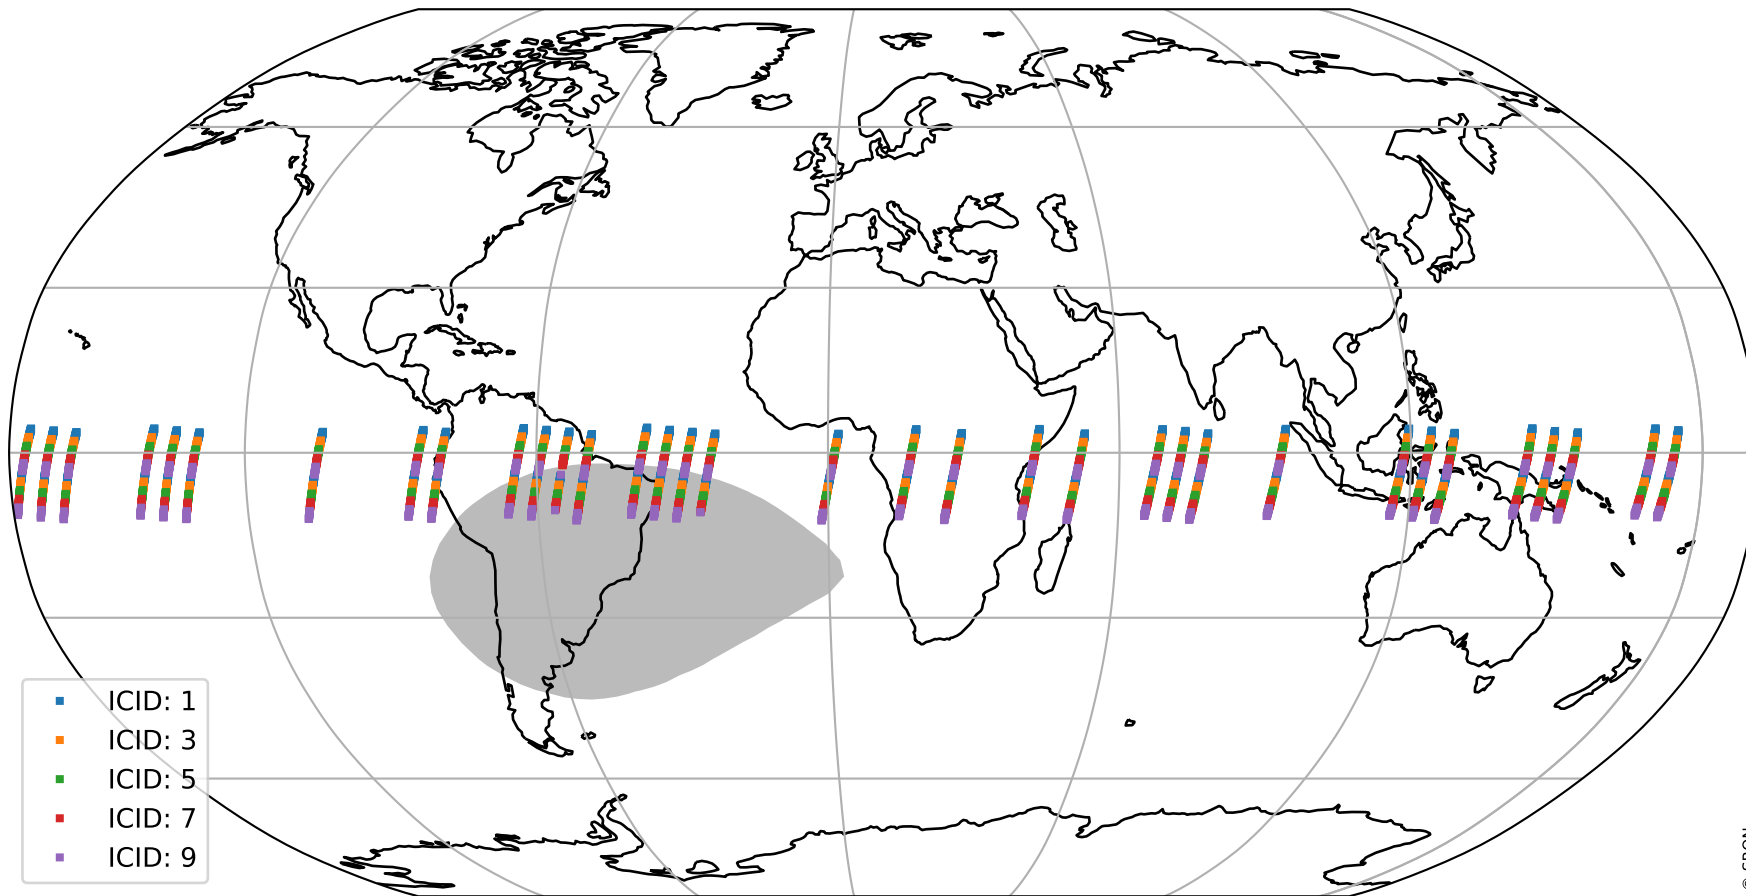

# Tropomi SWIR offset (beta nominal)

orbits : 35 in [2647, 2692]  
coverage : 2018-04-18 / 2018-04-21  
median : 28.667  $\mu\text{V}$   
spread : 17.737  $\mu\text{V}$   
created : 2023-08-22T10:59:35

# Tropomi SWIR offset (beta nominal)

value compared with SWIR offset CKD

orbits : 35 in [2647, 2692]  
coverage : 2018-04-18 / 2018-04-21  
median : -0.063174 mV  
spread : 0.31914 mV  
created : 2023-08-22T10:59:35

# Tropomi SWIR offset (beta nominal) ground-tracks of Sentinel-5P

orbits : 35 in [2647, 2692]  
coverage : 2018-04-18 / 2018-04-21  
created : 2023-08-22T10:59:36

# Tropomi SWIR offset (beta nominal)

orbits : [1867, 2692]  
coverage : 2018-02-20 / 2018-04-21  
created : 2023-08-22T10:59:36