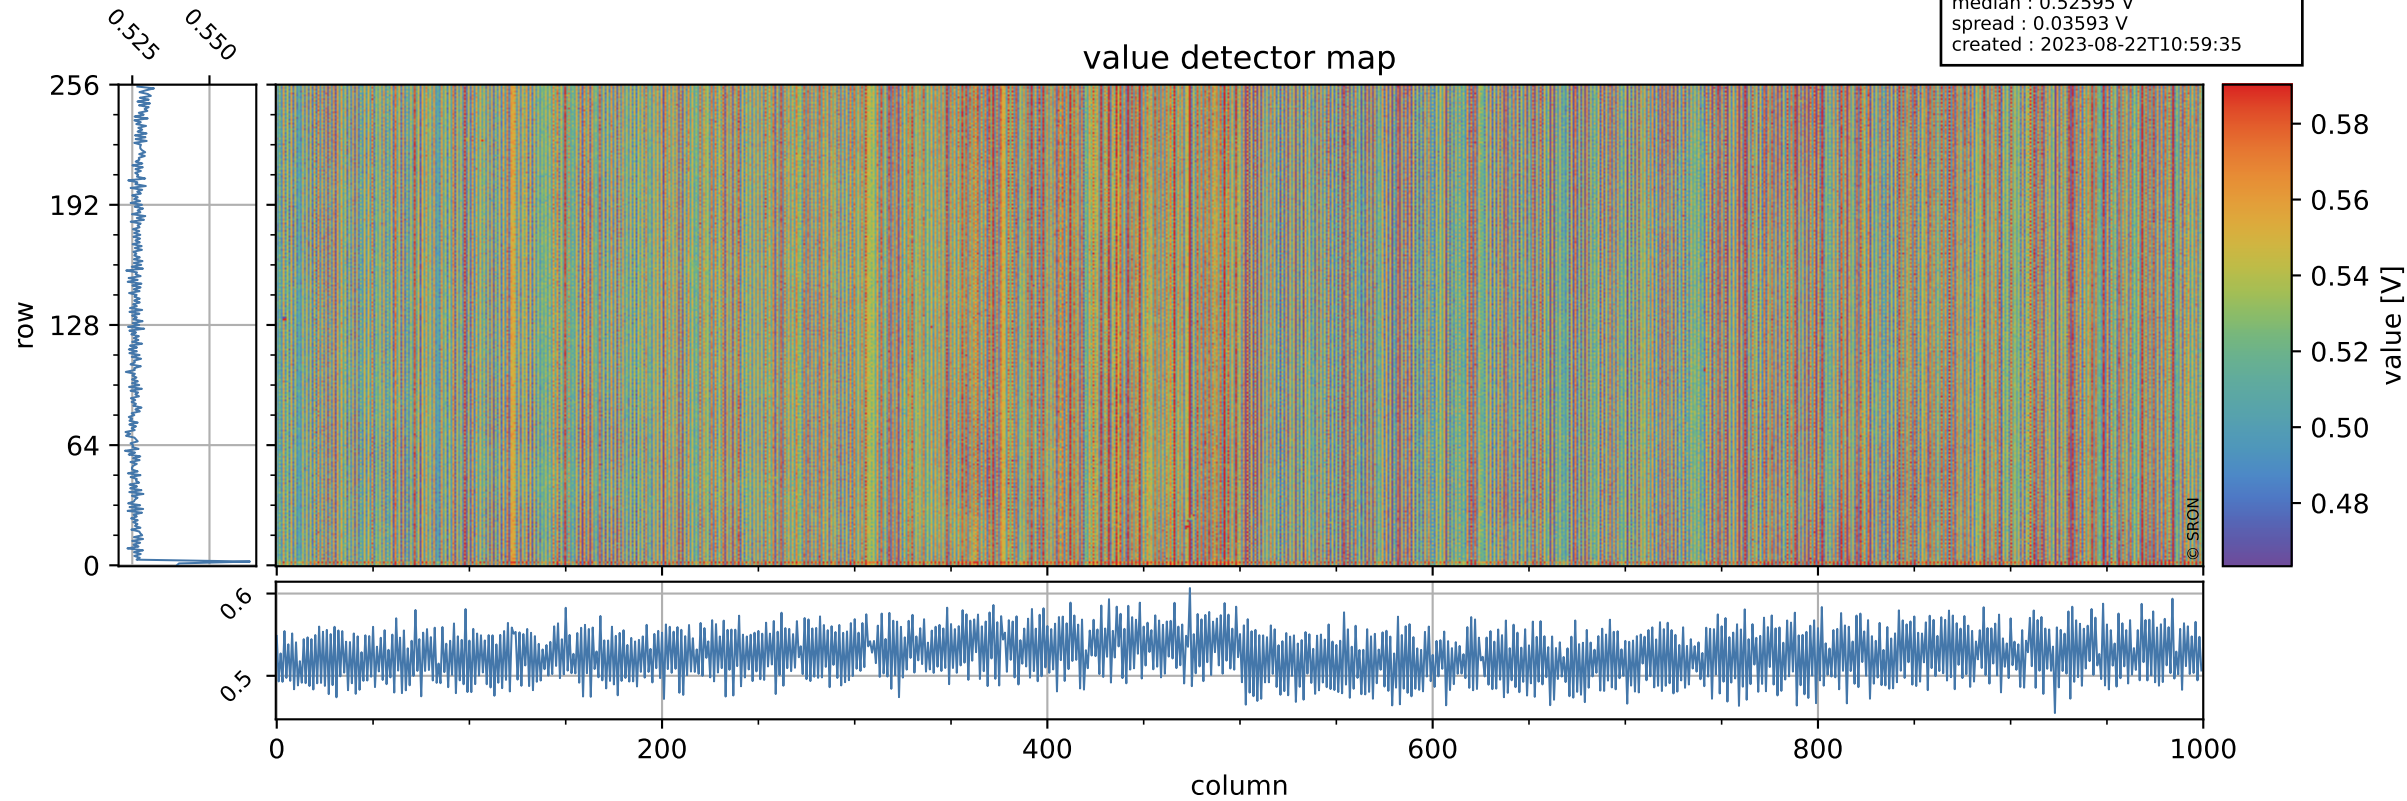

# Tropomi SWIR offset (beta nominal)

orbits : 35 in [2647, 2692]  
coverage : 2018-04-18 / 2018-04-21  
median : 0.52595 V  
spread : 0.03593 V  
created : 2023-08-22T10:59:35

## value detector map

# Tropomi SWIR offset (beta nominal)

orbits : 35 in [2647, 2692]  
coverage : 2018-04-18 / 2018-04-21  
median : 28.667  $\mu\text{V}$   
spread : 17.737  $\mu\text{V}$   
created : 2023-08-22T10:59:35

# Tropomi SWIR offset (beta nominal) ground-tracks of Sentinel-5P

orbits : 35 in [2647, 2692]  
coverage : 2018-04-18 / 2018-04-21  
created : 2023-08-22T10:59:36