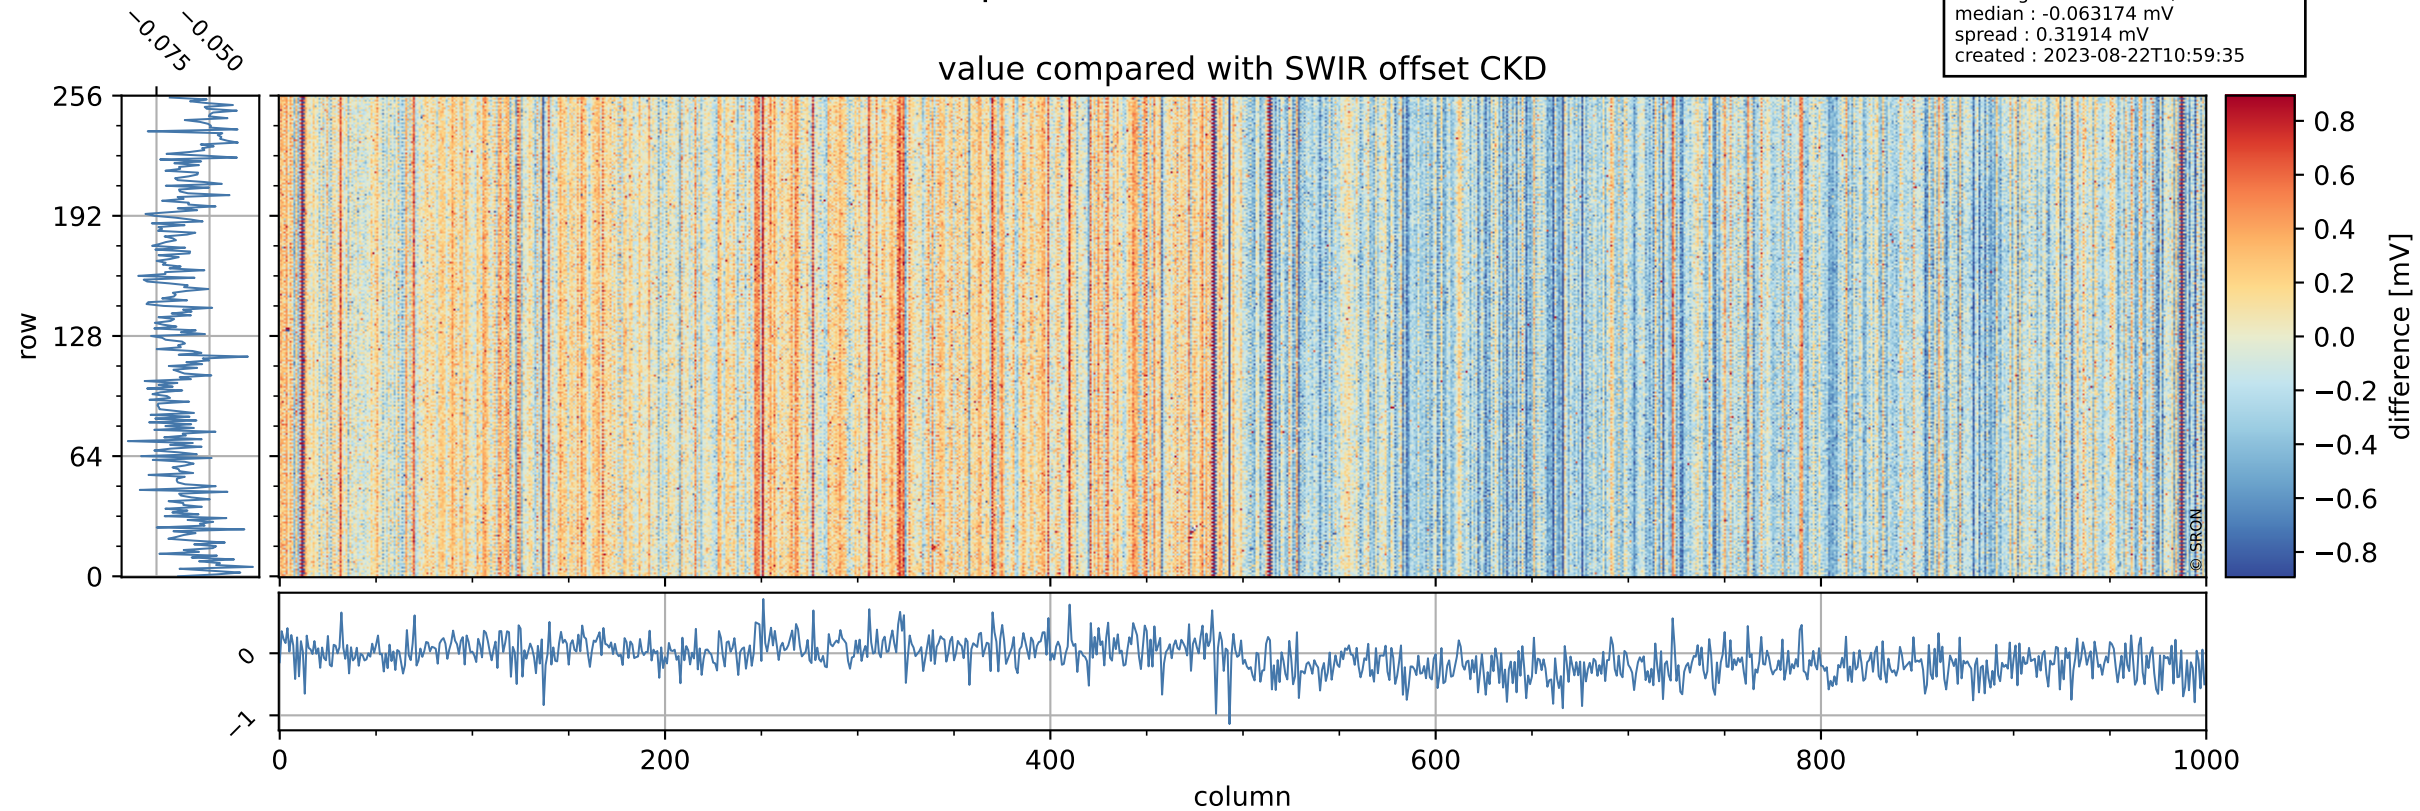

## value detector map

# Tropomi SWIR offset (beta nominal)

orbits : 35 in [2647, 2692]  
coverage : 2018-04-18 / 2018-04-21  
median : 28.667  $\mu\text{V}$   
spread : 17.737  $\mu\text{V}$   
created : 2023-08-22T10:59:35

# Tropomi SWIR offset (beta nominal)

value compared with SWIR offset CKD

orbits : 35 in [2647, 2692]  
coverage : 2018-04-18 / 2018-04-21  
median : -0.063174 mV  
spread : 0.31914 mV  
created : 2023-08-22T10:59:35

# Tropomi SWIR offset (beta nominal) ground-tracks of Sentinel-5P

orbits : 35 in [2647, 2692]  
coverage : 2018-04-18 / 2018-04-21  
created : 2023-08-22T10:59:36