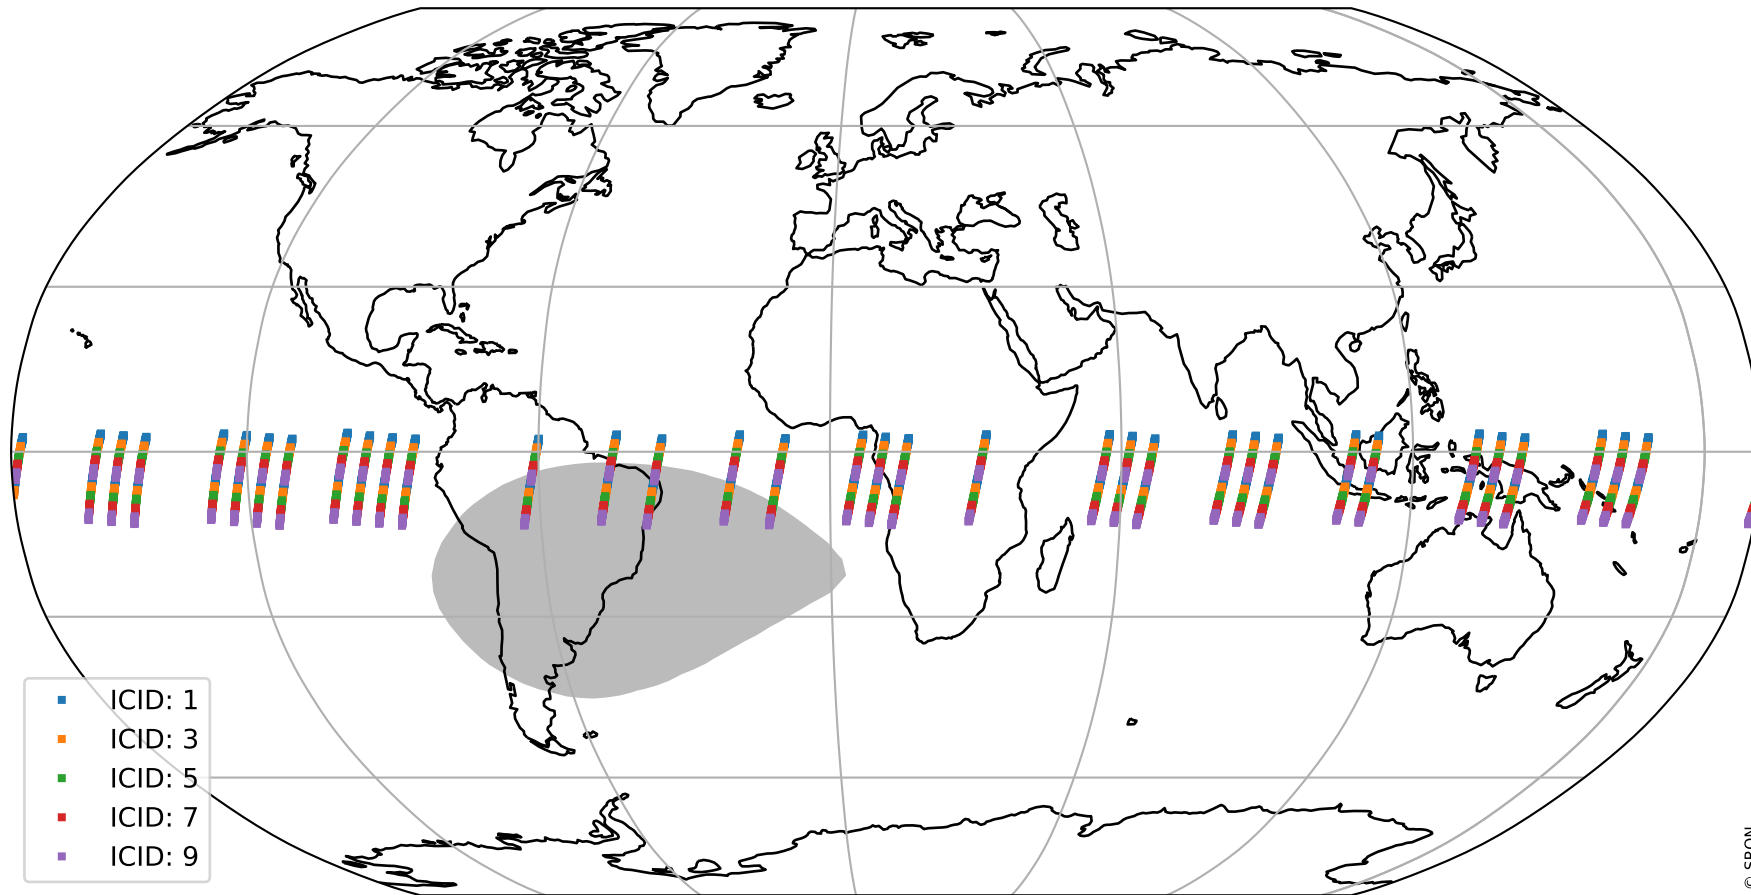

# Tropomi SWIR offset (beta nominal)

orbits : 35 in [2692, 2737]  
coverage : 2018-04-21 / 2018-04-24  
median : 28.902  $\mu\text{V}$   
spread : 18.003  $\mu\text{V}$   
created : 2023-08-22T10:59:37

# Tropomi SWIR offset (beta nominal)

orbits : 35 in [2692, 2737]  
coverage : 2018-04-21 / 2018-04-24  
median : -0.062245 mV  
spread : 0.32764 mV  
created : 2023-08-22T10:59:37

value compared with SWIR offset CKD

# Tropomi SWIR offset (beta nominal) ground-tracks of Sentinel-5P

orbits : 35 in [2692, 2737]  
coverage : 2018-04-21 / 2018-04-24  
created : 2023-08-22T10:59:37

# Tropomi SWIR offset (beta nominal)

orbits : [1867, 2737]  
coverage : 2018-02-20 / 2018-04-24  
created : 2023-08-22T10:59:38