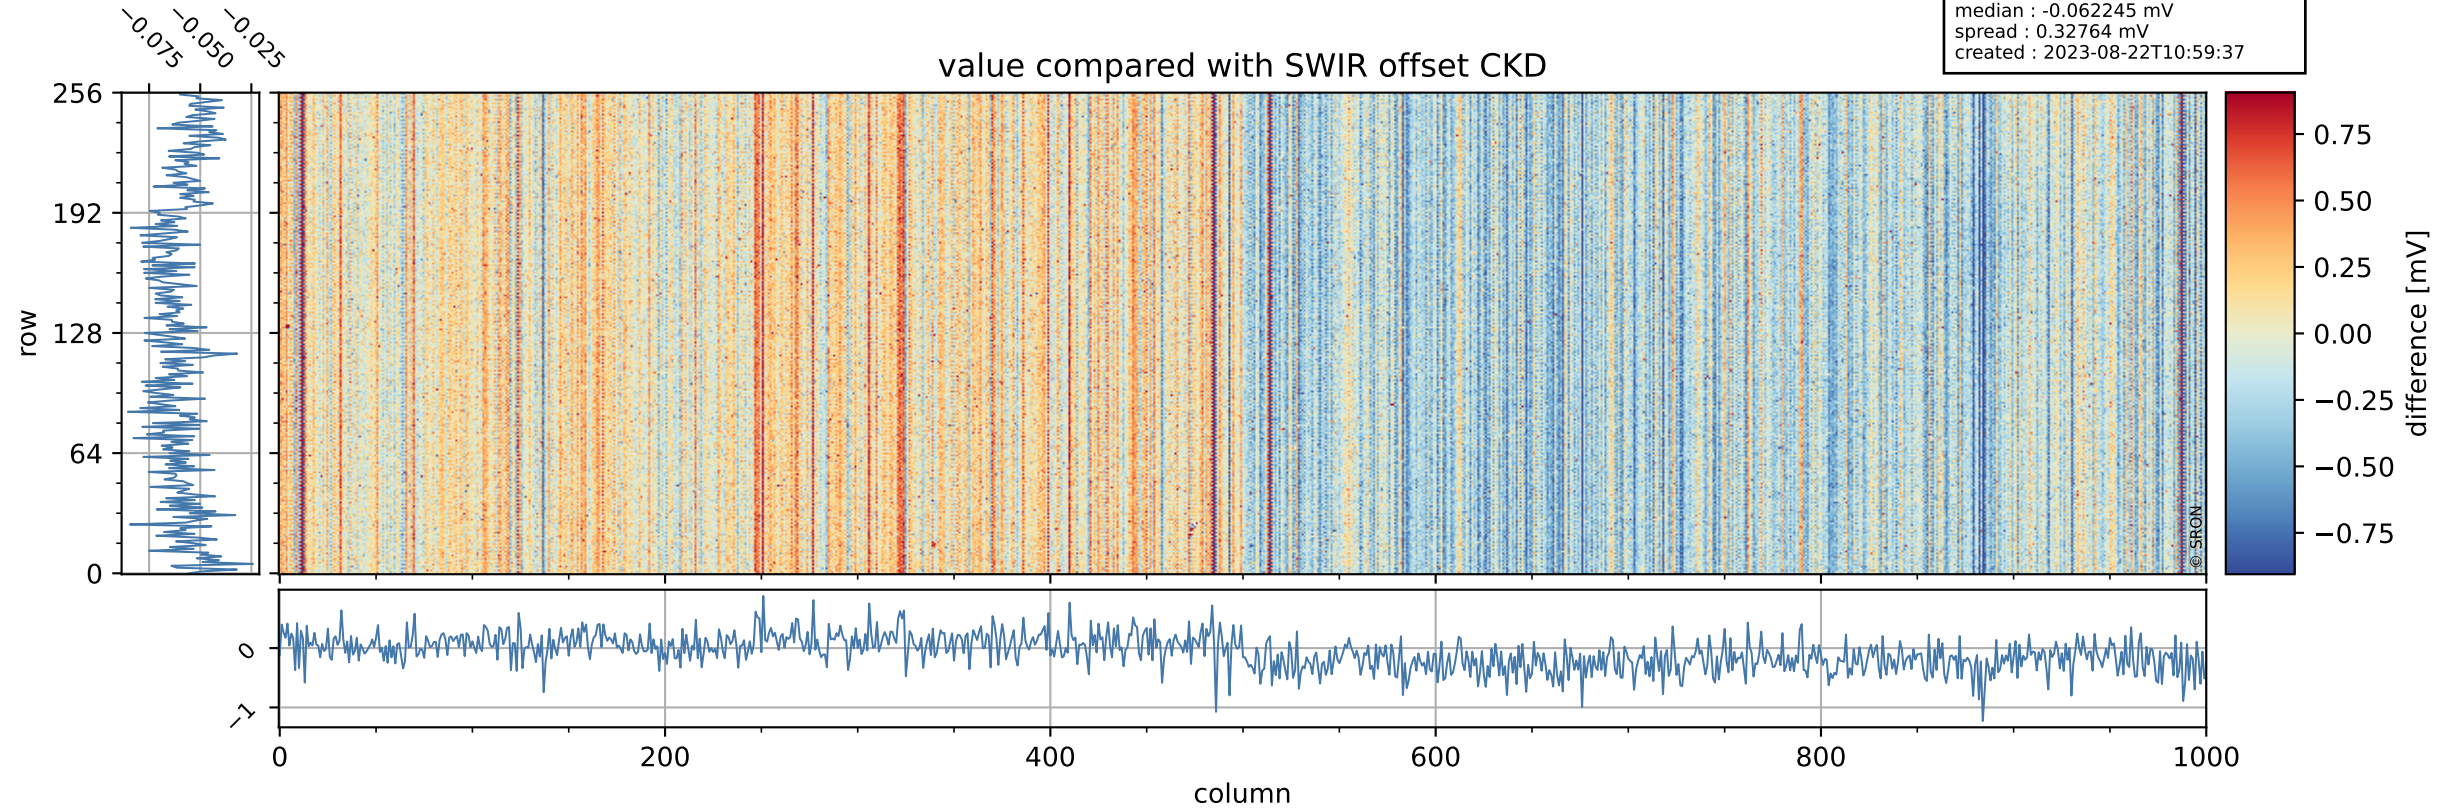

## value detector map

# Tropomi SWIR offset (beta nominal)

orbits : 35 in [2692, 2737]  
coverage : 2018-04-21 / 2018-04-24  
median : 28.902  $\mu\text{V}$   
spread : 18.003  $\mu\text{V}$   
created : 2023-08-22T10:59:37

# Tropomi SWIR offset (beta nominal)

orbits : 35 in [2692, 2737]  
coverage : 2018-04-21 / 2018-04-24  
median : -0.062245 mV  
spread : 0.32764 mV  
created : 2023-08-22T10:59:37

value compared with SWIR offset CKD

# Tropomi SWIR offset (beta nominal) ground-tracks of Sentinel-5P

orbits : 35 in [2692, 2737]  
coverage : 2018-04-21 / 2018-04-24  
created : 2023-08-22T10:59:37