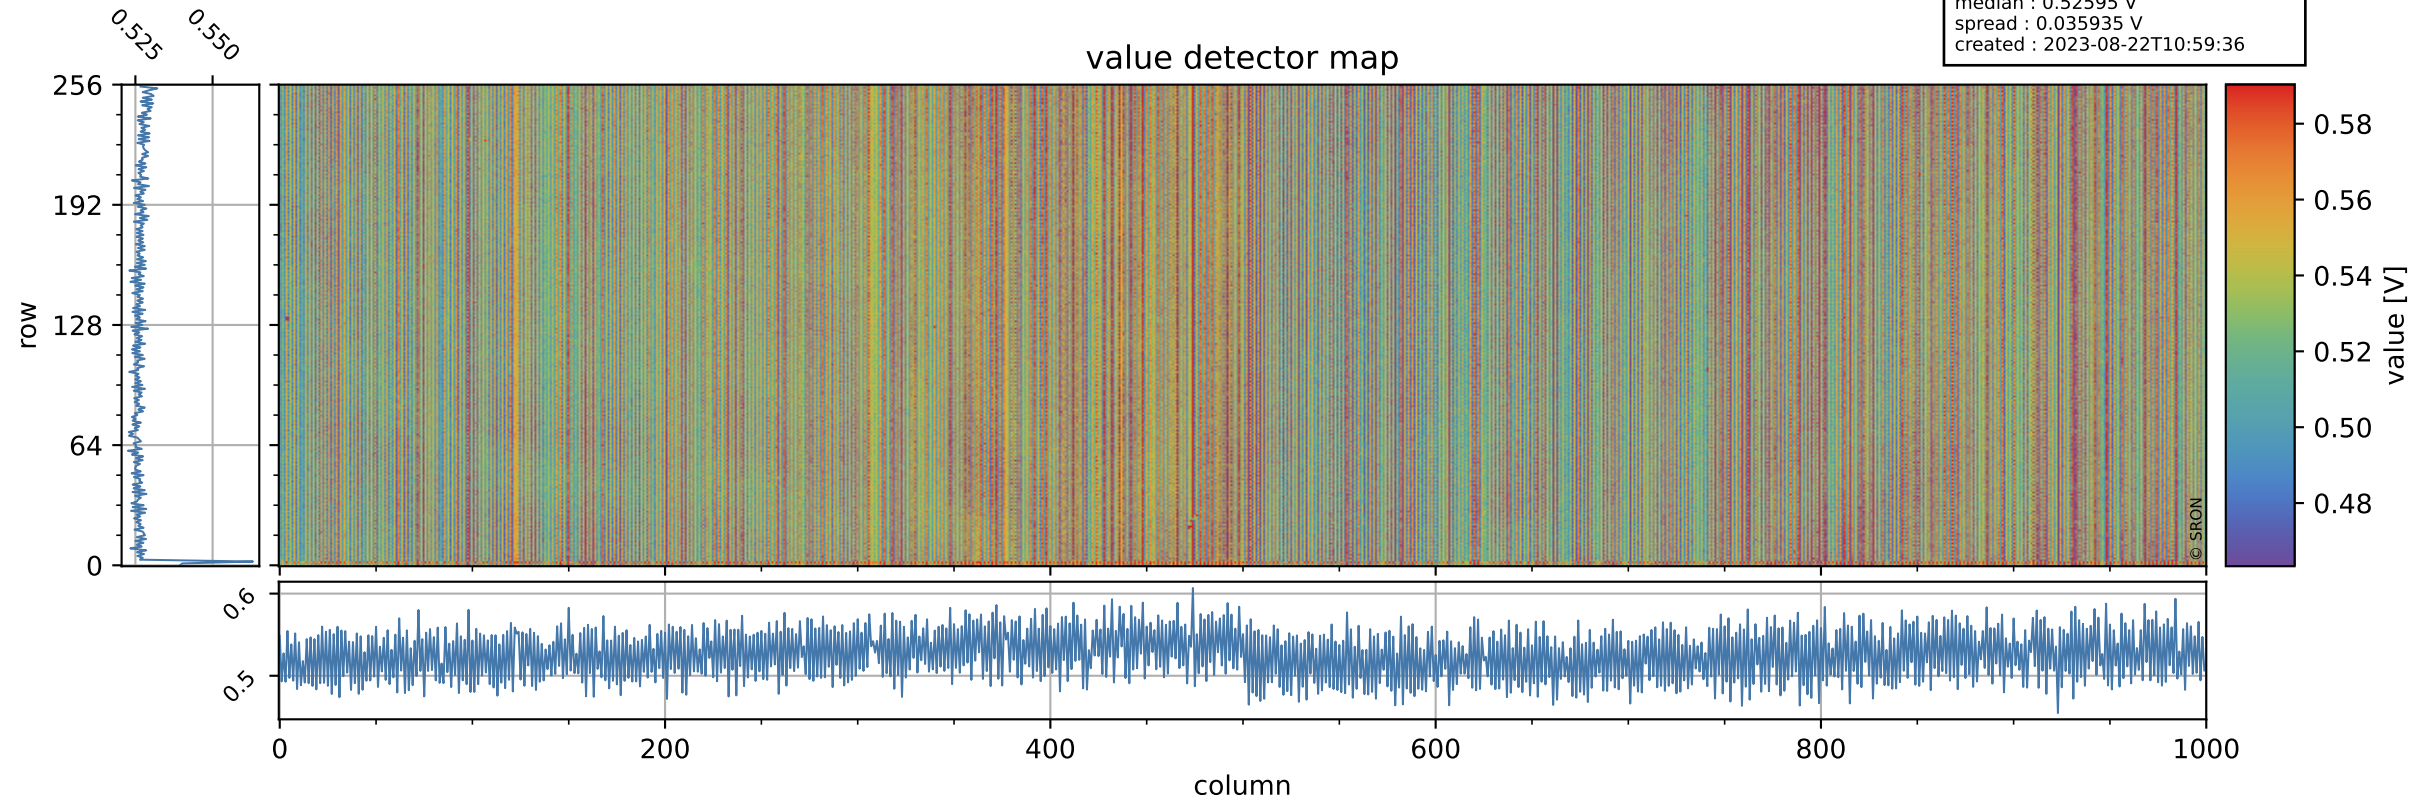

# Tropomi SWIR offset (beta nominal)

orbits : 35 in [2692, 2737]  
coverage : 2018-04-21 / 2018-04-24  
median : 0.52595 V  
spread : 0.035935 V  
created : 2023-08-22T10:59:36

## value detector map

# Tropomi SWIR offset (beta nominal)

orbits : 35 in [2692, 2737]  
coverage : 2018-04-21 / 2018-04-24  
median : 28.902  $\mu\text{V}$   
spread : 18.003  $\mu\text{V}$   
created : 2023-08-22T10:59:37

# Tropomi SWIR offset (beta nominal) ground-tracks of Sentinel-5P

orbits : 35 in [2692, 2737]  
coverage : 2018-04-21 / 2018-04-24  
created : 2023-08-22T10:59:37