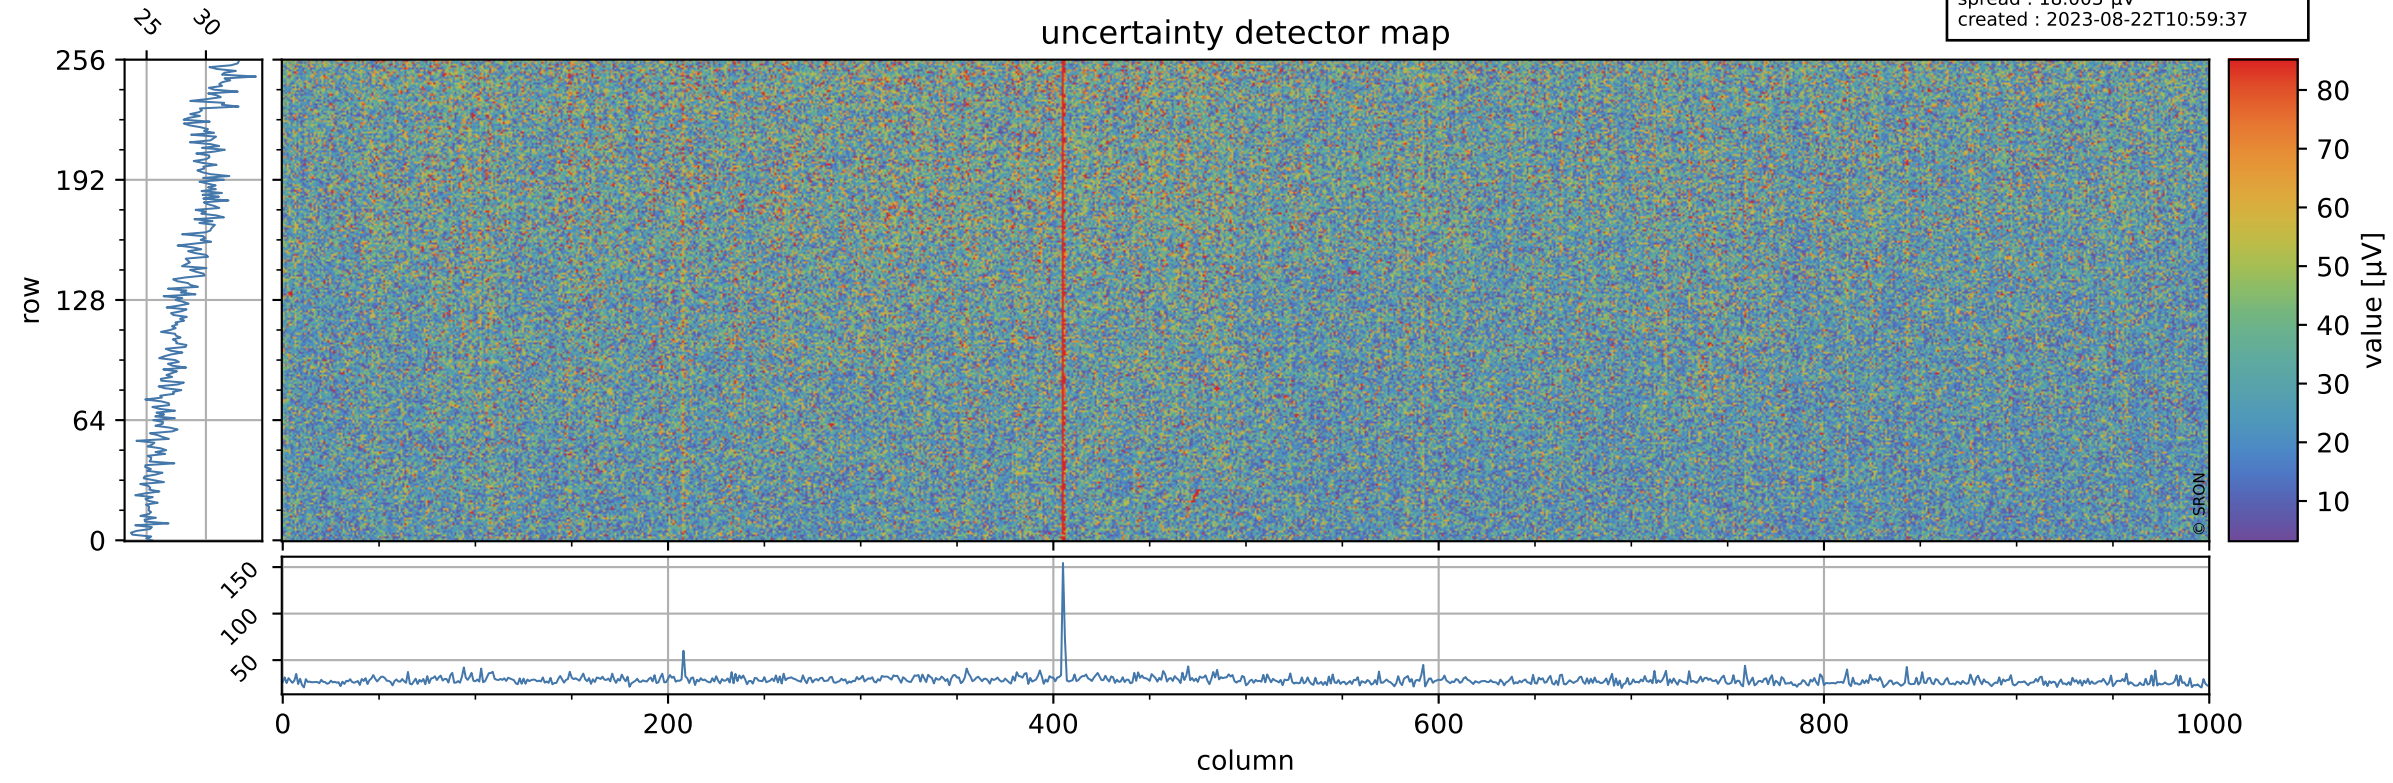

# Tropomi SWIR offset (beta nominal)

orbits : 35 in [2692, 2737]  
coverage : 2018-04-21 / 2018-04-24  
median : 0.52595 V  
spread : 0.035935 V  
created : 2023-08-22T10:59:36

## value detector map

# Tropomi SWIR offset (beta nominal)

orbits : 35 in [2692, 2737]  
coverage : 2018-04-21 / 2018-04-24  
median : 28.902  $\mu\text{V}$   
spread : 18.003  $\mu\text{V}$   
created : 2023-08-22T10:59:37

# Tropomi SWIR offset (beta nominal) ground-tracks of Sentinel-5P

orbits : 35 in [2692, 2737]  
coverage : 2018-04-21 / 2018-04-24  
created : 2023-08-22T10:59:37