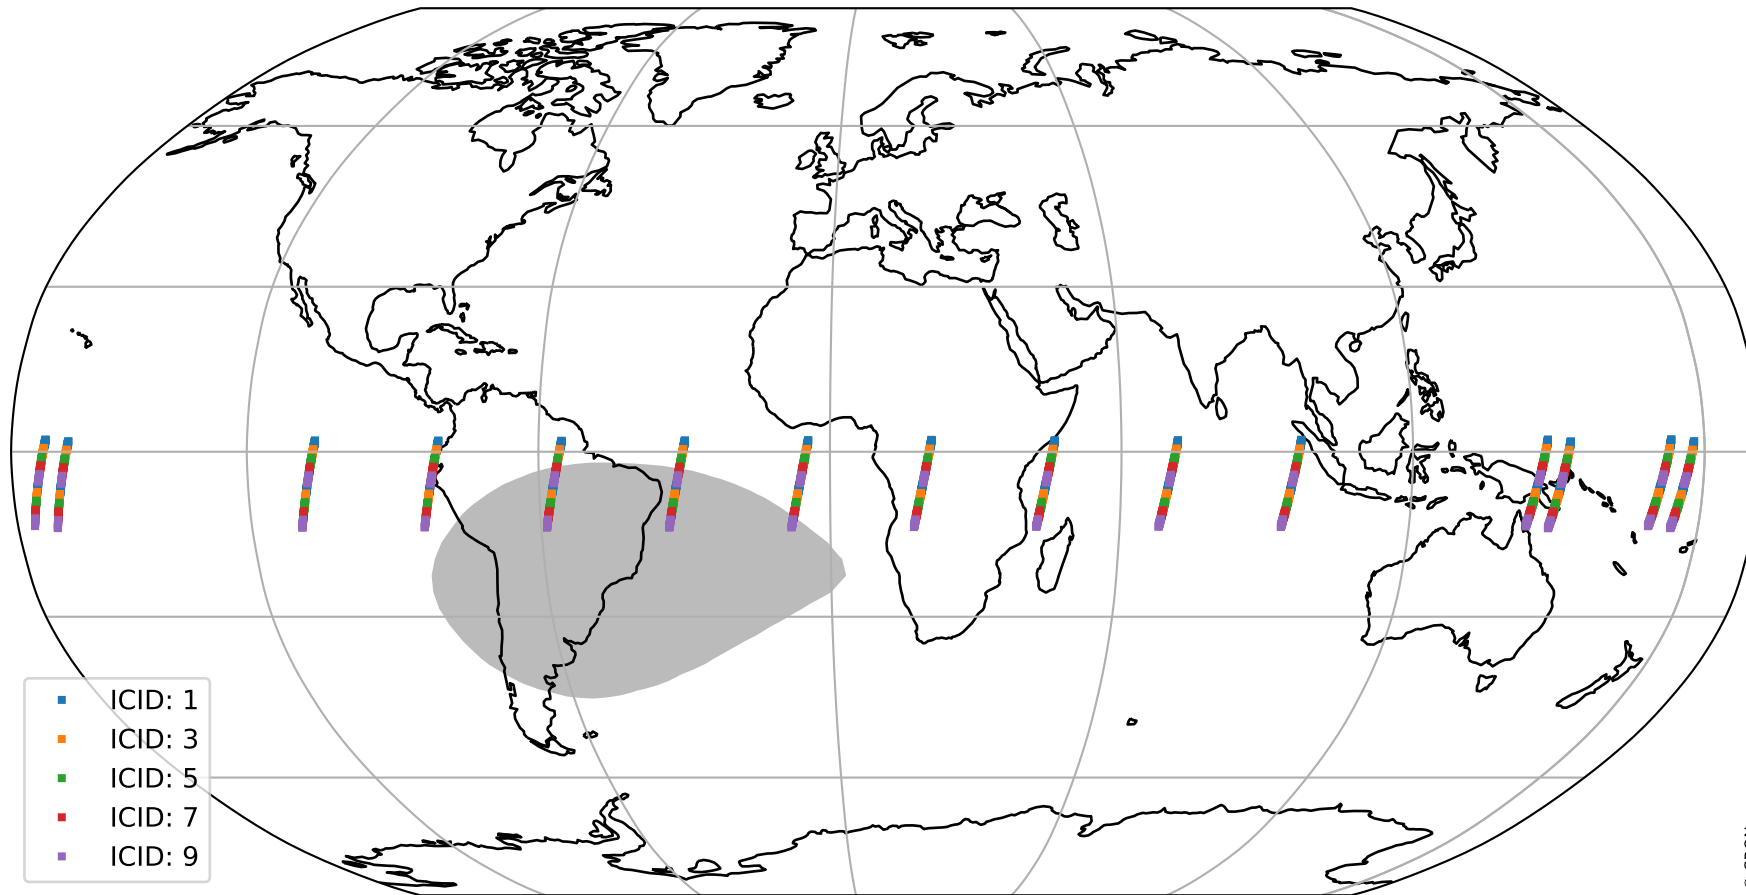

Tropomi SWIR offset (beta nominal)

orbits : 15 in [2752, 2782]
coverage : 2018-04-24 / 2018-04-25
median : 0.52594 V
spread : 0.035936 V
created : 2023-08-22T10:59:38

value detector map

Tropomi SWIR offset (beta nominal)

orbits : 15 in [2752, 2782]
coverage : 2018-04-24 / 2018-04-25
median : 0.037936 mV
spread : 0.021912 mV
created : 2023-08-22T10:59:39

Tropomi SWIR offset (beta nominal)

orbits : 15 in [2752, 2782]
coverage : 2018-04-24 / 2018-04-25
median : -0.073316 mV
spread : 0.33158 mV
created : 2023-08-22T10:59:39

value compared with SWIR offset CKD

Tropomi SWIR offset (beta nominal) ground-tracks of Sentinel-5P

orbits : 15 in [2752, 2782]
coverage : 2018-04-24 / 2018-04-25
created : 2023-08-22T10:59:39

Tropomi SWIR offset (beta nominal)

orbits : [1867, 2782]
coverage : 2018-02-20 / 2018-04-25
created : 2023-08-22T10:59:39

trend of detector median & temperatures