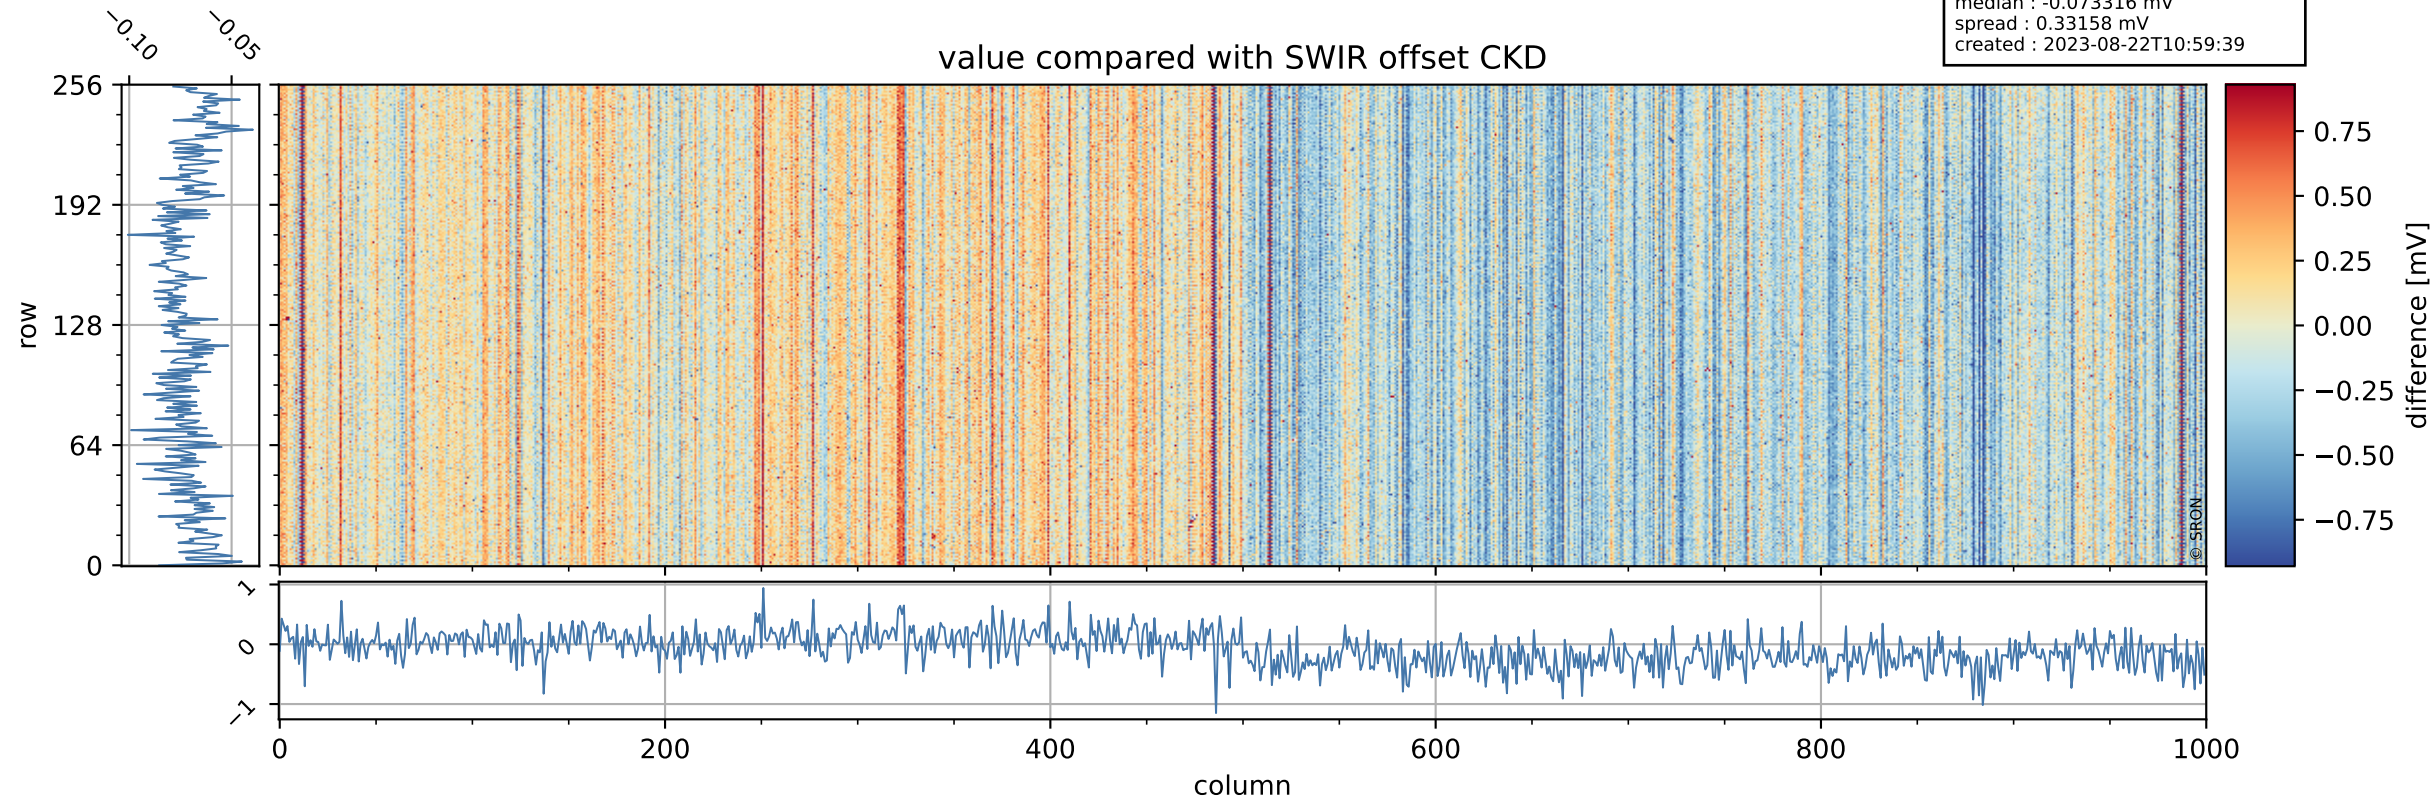

Tropomi SWIR offset (beta nominal)

orbits : 15 in [2752, 2782]
coverage : 2018-04-24 / 2018-04-25
median : 0.52594 V
spread : 0.035936 V
created : 2023-08-22T10:59:38

value detector map

Tropomi SWIR offset (beta nominal)

orbits : 15 in [2752, 2782]
coverage : 2018-04-24 / 2018-04-25
median : 0.037936 mV
spread : 0.021912 mV
created : 2023-08-22T10:59:39

Tropomi SWIR offset (beta nominal)

orbits : 15 in [2752, 2782]
coverage : 2018-04-24 / 2018-04-25
median : -0.073316 mV
spread : 0.33158 mV
created : 2023-08-22T10:59:39

value compared with SWIR offset CKD

Tropomi SWIR offset (beta nominal) ground-tracks of Sentinel-5P

orbits : 15 in [2752, 2782]
coverage : 2018-04-24 / 2018-04-25
created : 2023-08-22T10:59:39

Tropomi SWIR offset (beta nominal)

orbits : [1867, 2782]
coverage : 2018-02-20 / 2018-04-25
created : 2023-08-22T10:59:39

trend of detector median & temperatures