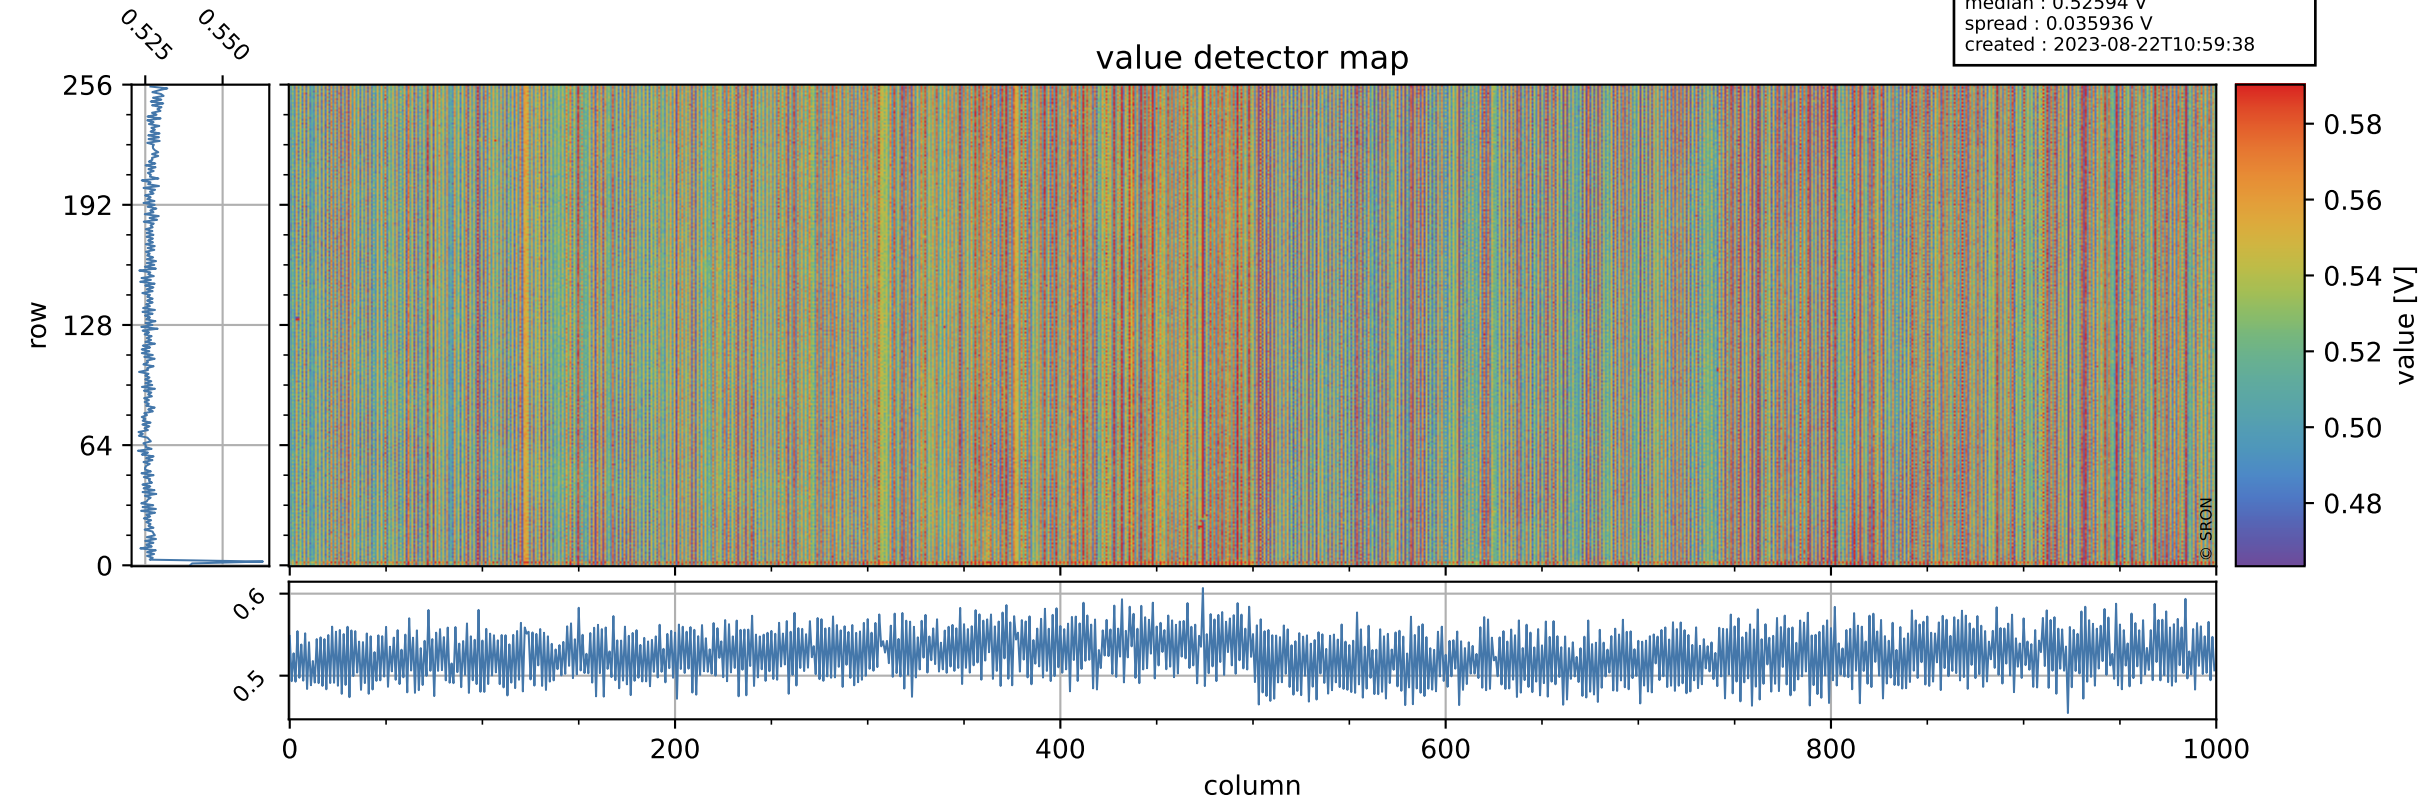

Tropomi SWIR offset (beta nominal)

orbits : 15 in [2752, 2782]
coverage : 2018-04-24 / 2018-04-25
median : 0.52594 V
spread : 0.035936 V
created : 2023-08-22T10:59:38

value detector map

Tropomi SWIR offset (beta nominal)

orbits : 15 in [2752, 2782]
coverage : 2018-04-24 / 2018-04-25
median : 0.037936 mV
spread : 0.021912 mV
created : 2023-08-22T10:59:39

Tropomi SWIR offset (beta nominal)

orbits : 15 in [2752, 2782]
coverage : 2018-04-24 / 2018-04-25
median : -0.073316 mV
spread : 0.33158 mV
created : 2023-08-22T10:59:39

value compared with SWIR offset CKD

Tropomi SWIR offset (beta nominal) ground-tracks of Sentinel-5P

orbits : 15 in [2752, 2782]
coverage : 2018-04-24 / 2018-04-25
created : 2023-08-22T10:59:39

Tropomi SWIR offset (beta nominal)

orbits : [1867, 2782]
coverage : 2018-02-20 / 2018-04-25
created : 2023-08-22T10:59:39

trend of detector median & temperatures