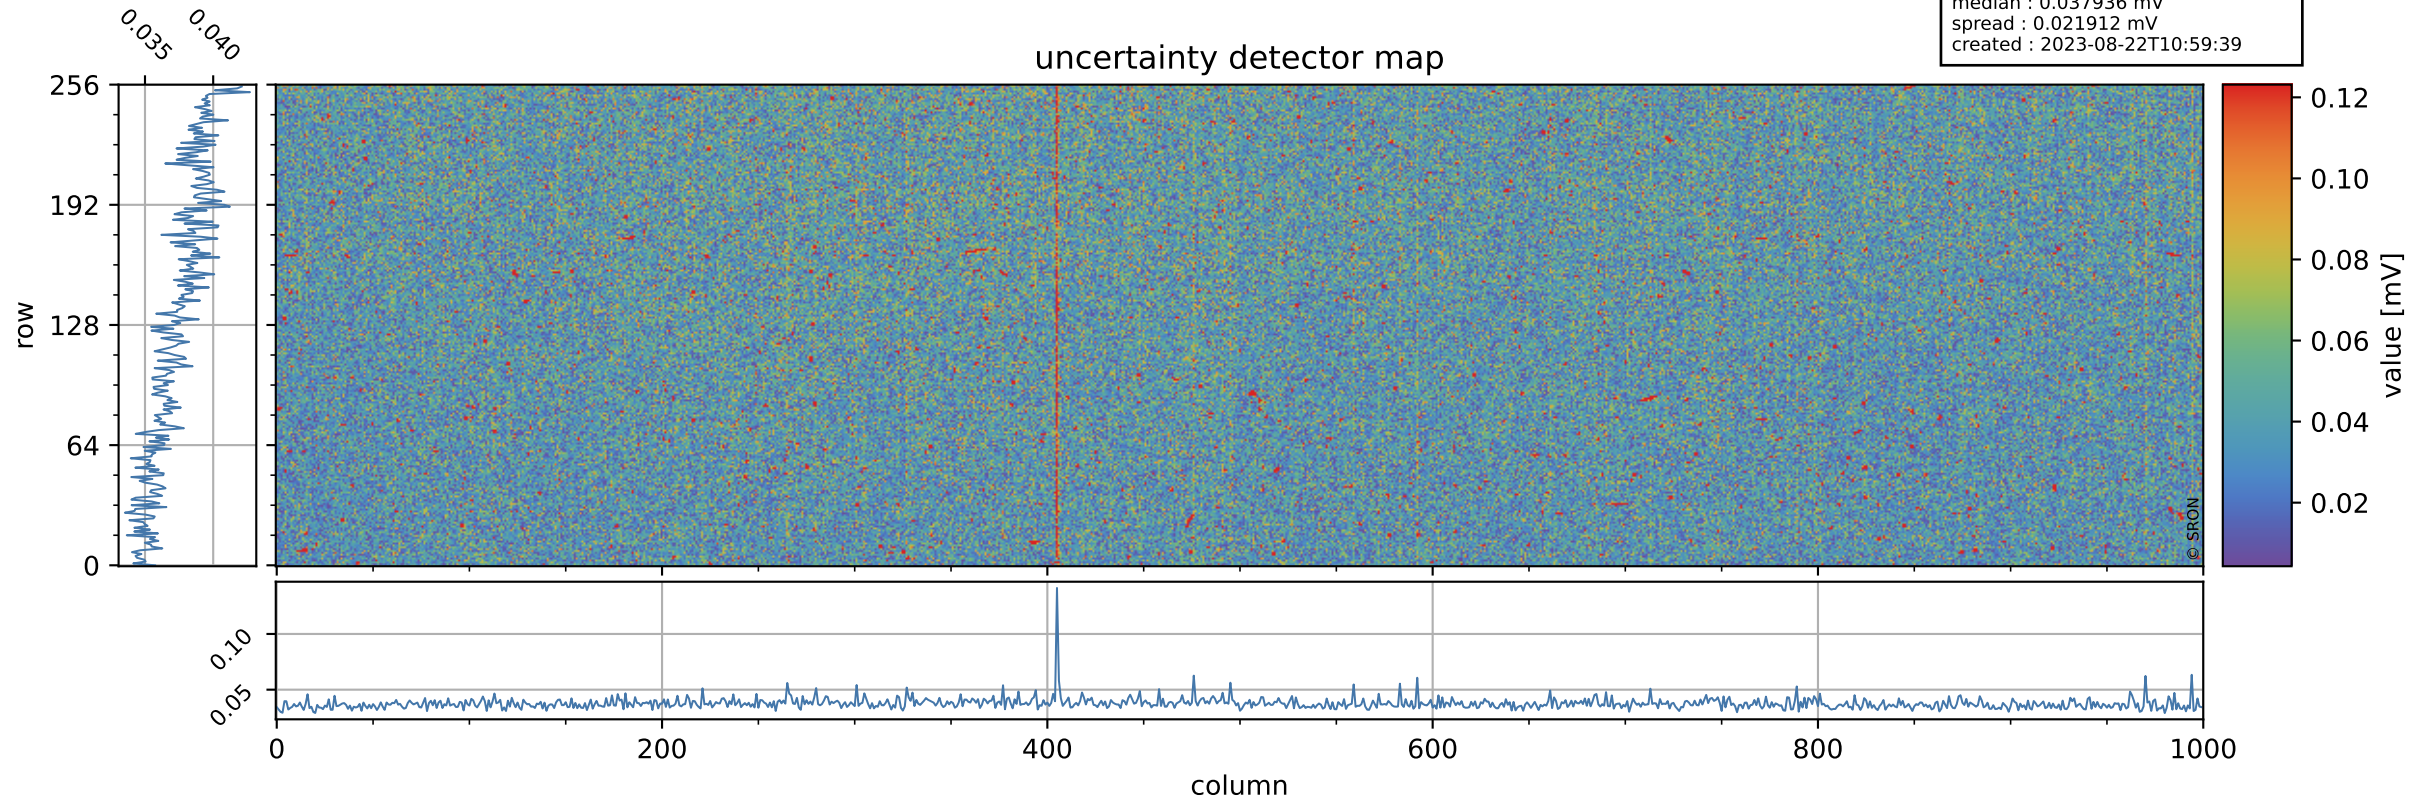

Tropomi SWIR offset (beta nominal)

orbits : 15 in [2752, 2782]
coverage : 2018-04-24 / 2018-04-25
median : 0.52594 V
spread : 0.035936 V
created : 2023-08-22T10:59:38

value detector map

Tropomi SWIR offset (beta nominal)

orbits : 15 in [2752, 2782]
coverage : 2018-04-24 / 2018-04-25
median : 0.037936 mV
spread : 0.021912 mV
created : 2023-08-22T10:59:39

Tropomi SWIR offset (beta nominal)

orbits : 15 in [2752, 2782]
coverage : 2018-04-24 / 2018-04-25
median : -0.073316 mV
spread : 0.33158 mV
created : 2023-08-22T10:59:39

value compared with SWIR offset CKD

Tropomi SWIR offset (beta nominal) ground-tracks of Sentinel-5P

orbits : 15 in [2752, 2782]
coverage : 2018-04-24 / 2018-04-25
created : 2023-08-22T10:59:39

Tropomi SWIR offset (beta nominal)

orbits : [1867, 2782]
coverage : 2018-02-20 / 2018-04-25
created : 2023-08-22T10:59:39

trend of detector median & temperatures