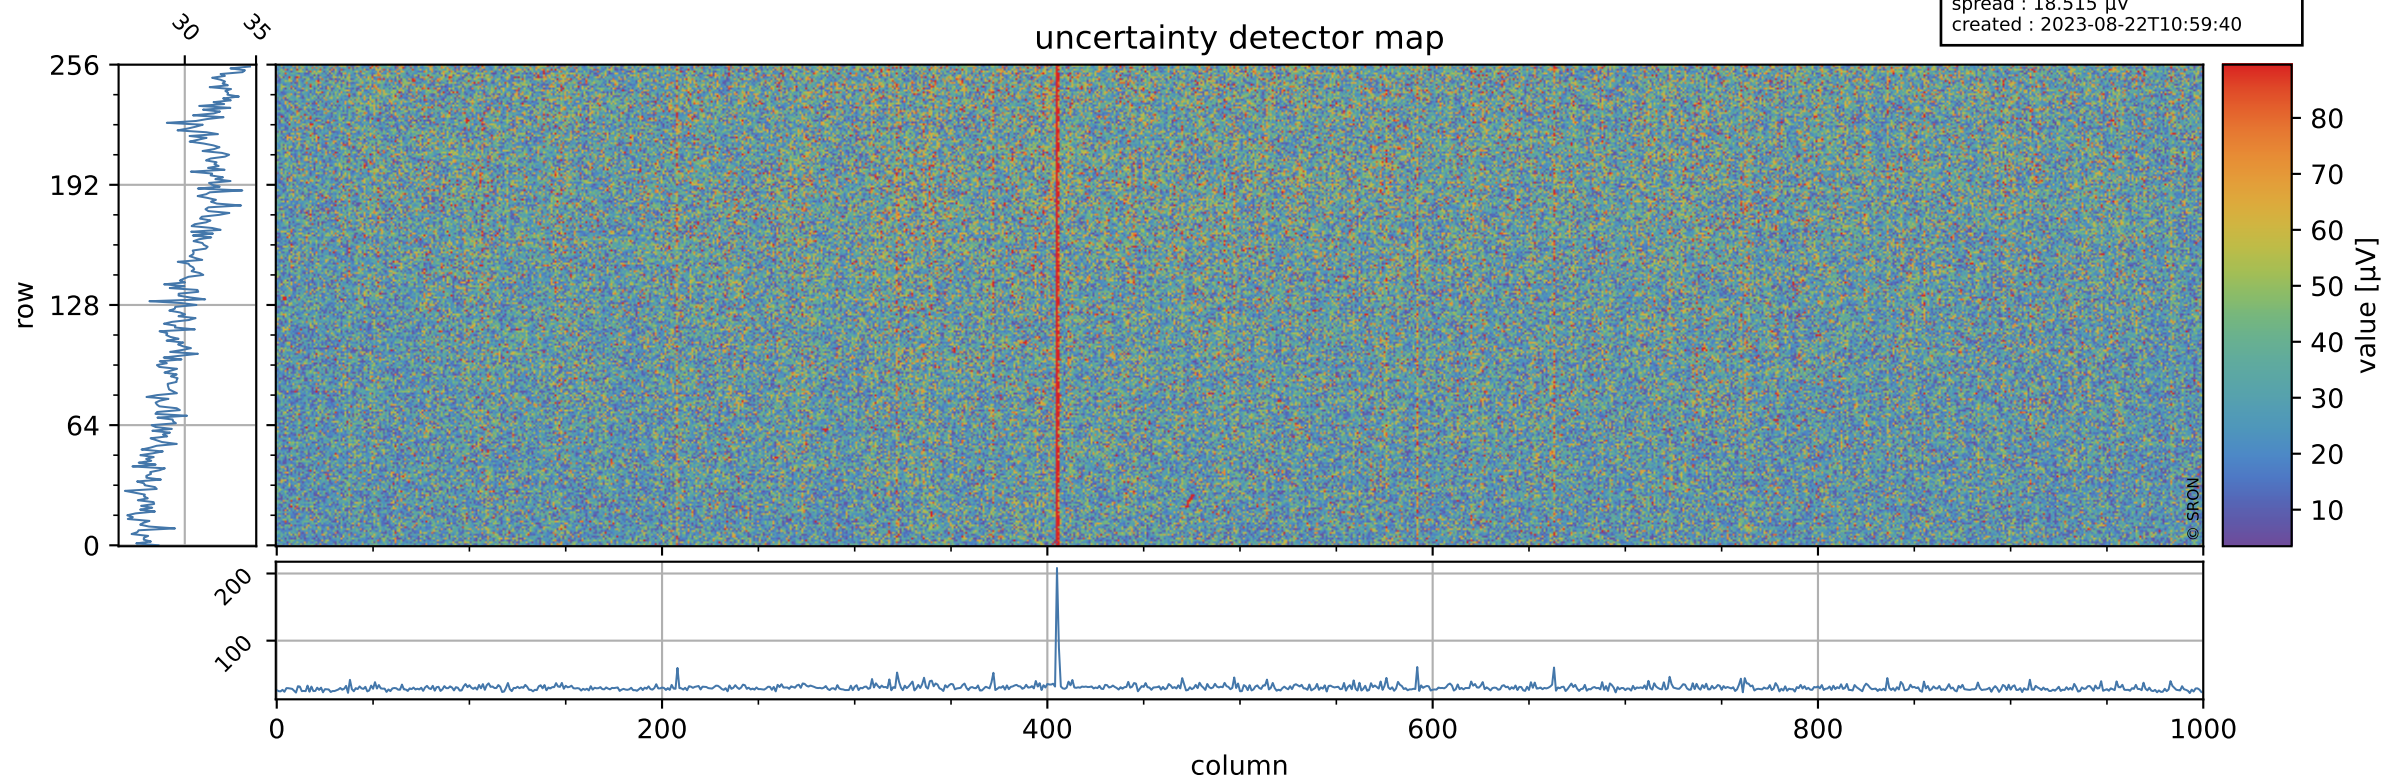

Tropomi SWIR offset (beta nominal)

orbits : 25 in [2782, 2827]
coverage : 2018-04-28 / 2018-04-30
median : 0.52598 V
spread : 0.035939 V
created : 2023-08-22T10:59:40

value detector map

Tropomi SWIR offset (beta nominal)

orbits : 25 in [2782, 2827]
coverage : 2018-04-28 / 2018-04-30
median : 30.631 μV
spread : 18.515 μV
created : 2023-08-22T10:59:40

Tropomi SWIR offset (beta nominal)

orbits : 25 in [2782, 2827]
coverage : 2018-04-28 / 2018-04-30
median : -0.041195 mV
spread : 0.33711 mV
created : 2023-08-22T10:59:40

value compared with SWIR offset CKD

Tropomi SWIR offset (beta nominal) ground-tracks of Sentinel-5P

orbits : 25 in [2782, 2827]
coverage : 2018-04-28 / 2018-04-30
created : 2023-08-22T10:59:41

Tropomi SWIR offset (beta nominal)

orbits : [1867, 2827]
coverage : 2018-02-20 / 2018-04-30
created : 2023-08-22T10:59:41

trend of detector median & temperatures