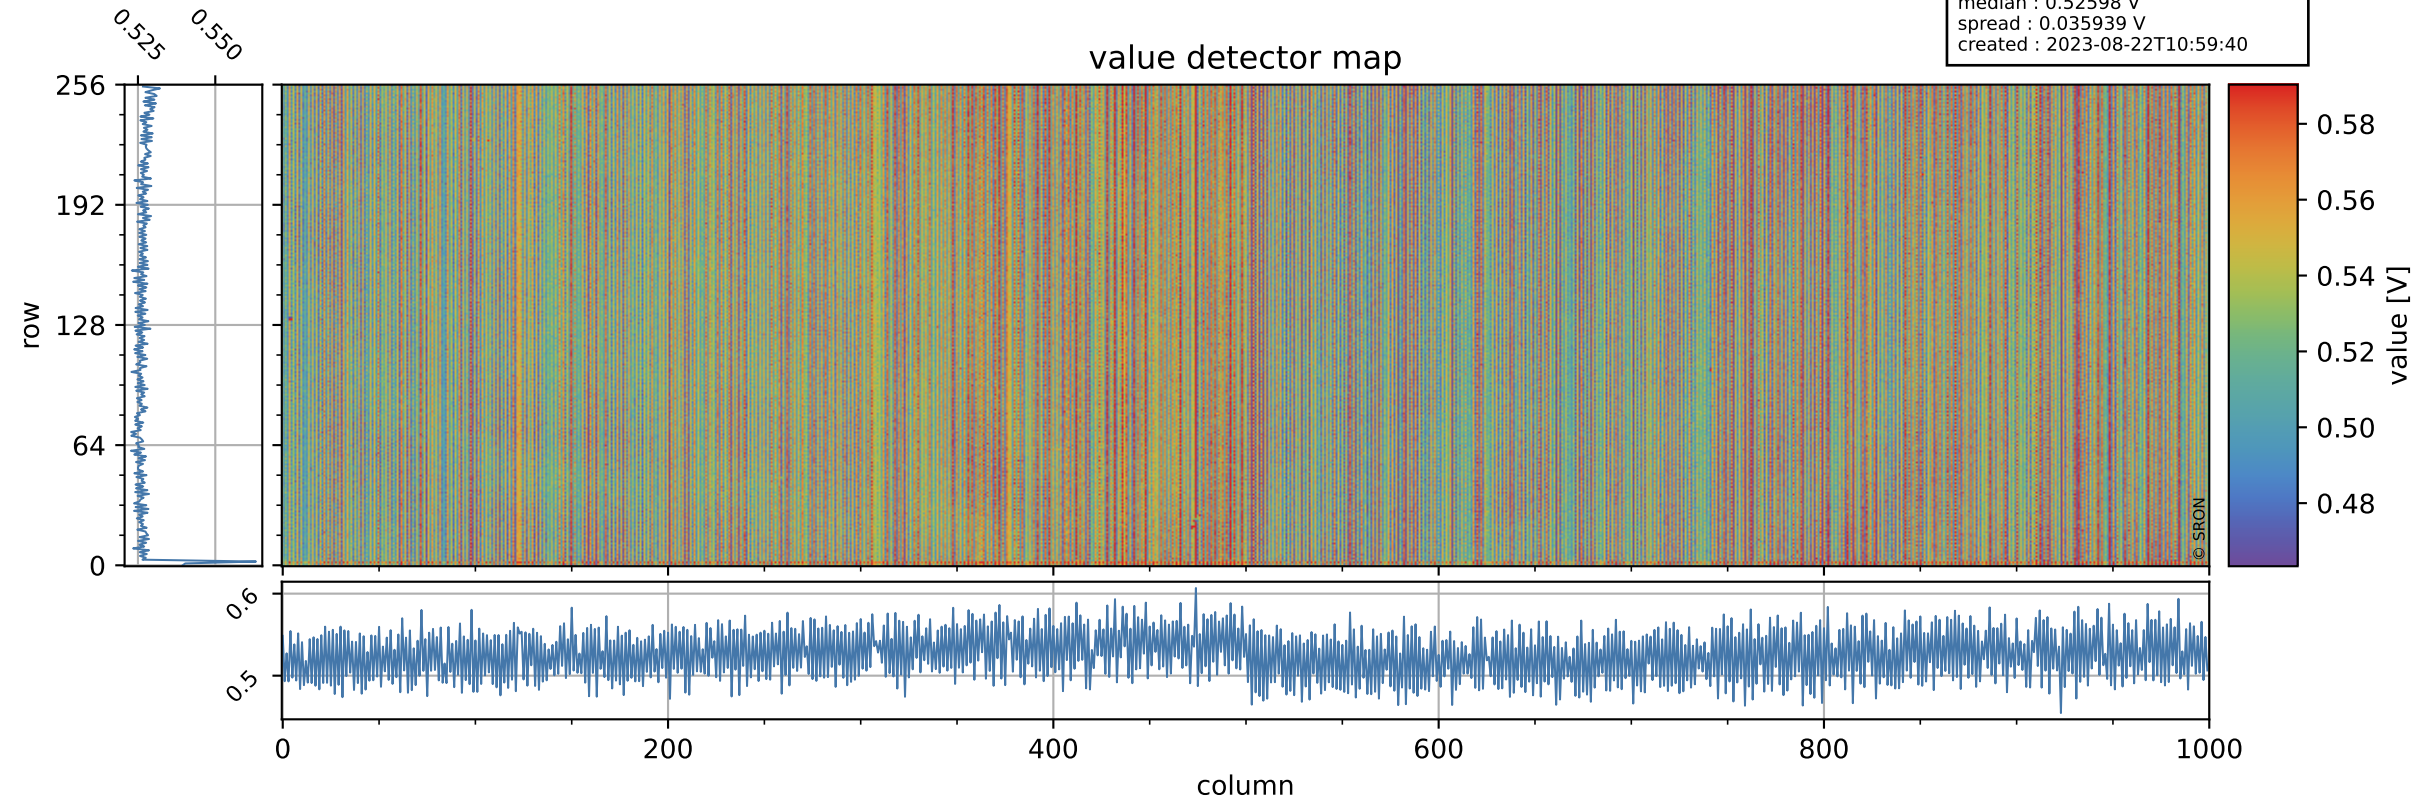

Tropomi SWIR offset (beta nominal)

orbits : 25 in [2782, 2827]
coverage : 2018-04-28 / 2018-04-30
median : 0.52598 V
spread : 0.035939 V
created : 2023-08-22T10:59:40

value detector map

Tropomi SWIR offset (beta nominal)

orbits : 25 in [2782, 2827]
coverage : 2018-04-28 / 2018-04-30
median : 30.631 μV
spread : 18.515 μV
created : 2023-08-22T10:59:40

Tropomi SWIR offset (beta nominal)

orbits : 25 in [2782, 2827]
coverage : 2018-04-28 / 2018-04-30
median : -0.041195 mV
spread : 0.33711 mV
created : 2023-08-22T10:59:40

value compared with SWIR offset CKD

Tropomi SWIR offset (beta nominal) ground-tracks of Sentinel-5P

orbits : 25 in [2782, 2827]
coverage : 2018-04-28 / 2018-04-30
created : 2023-08-22T10:59:41

Tropomi SWIR offset (beta nominal)

orbits : [1867, 2827]
coverage : 2018-02-20 / 2018-04-30
created : 2023-08-22T10:59:41

trend of detector median & temperatures