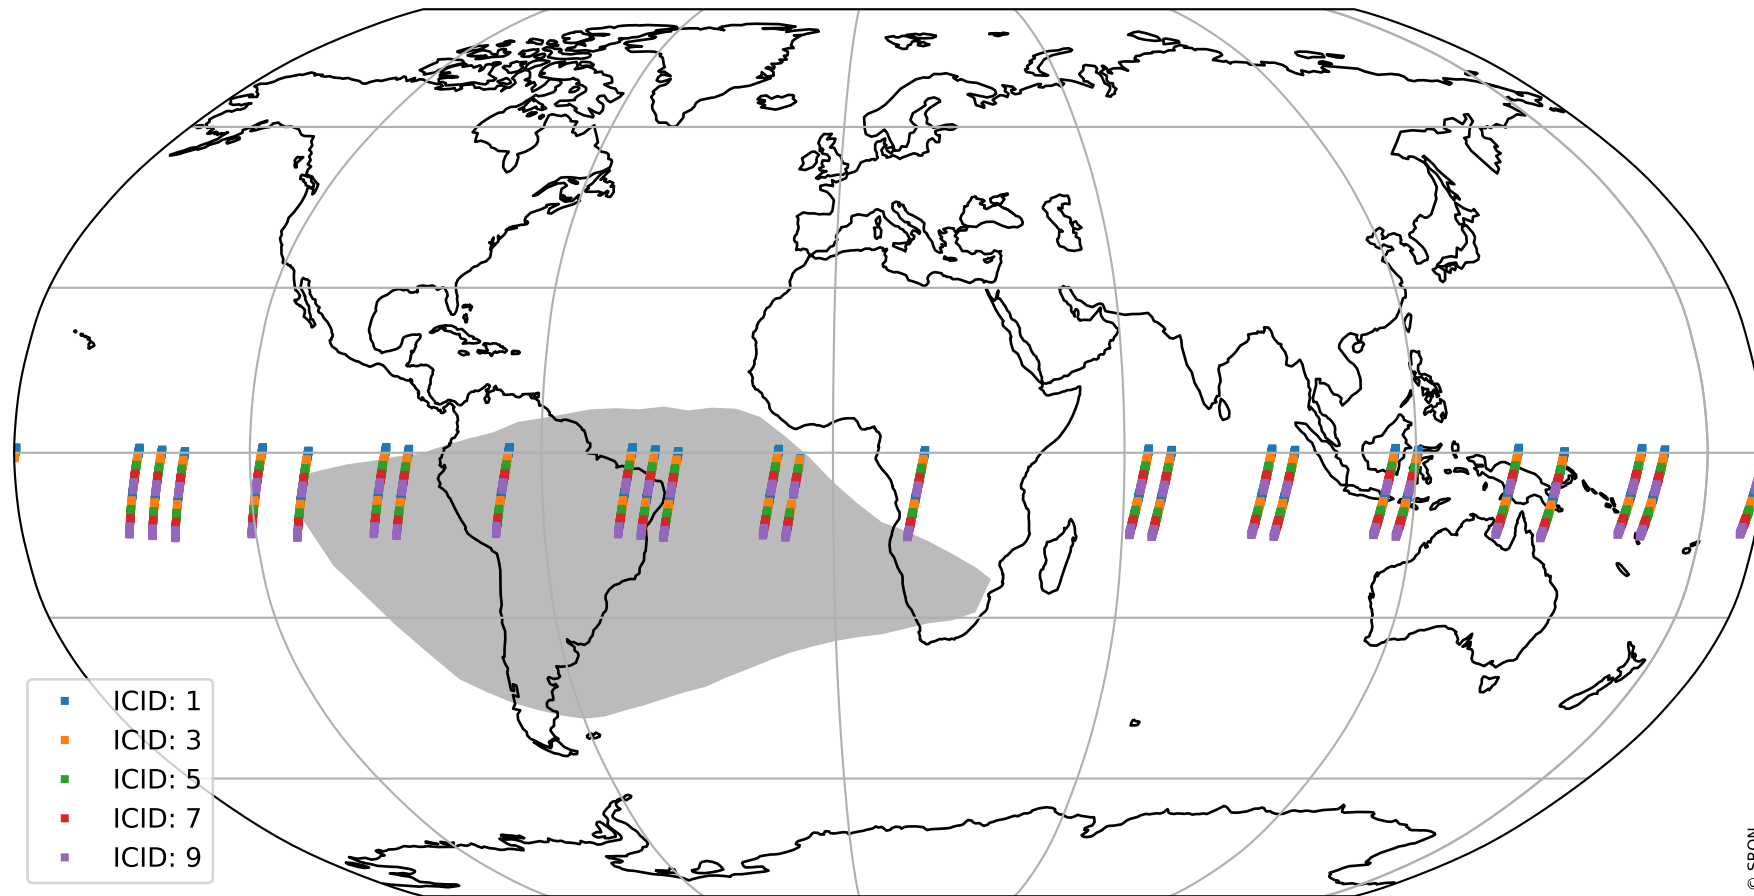

Tropomi SWIR offset (beta nominal)

orbits : 25 in [2782, 2827]
coverage : 2018-04-28 / 2018-04-30
median : 0.52598 V
spread : 0.035939 V
created : 2023-08-22T10:59:40

value detector map

Tropomi SWIR offset (beta nominal)

orbits : 25 in [2782, 2827]
coverage : 2018-04-28 / 2018-04-30
median : 30.631 μV
spread : 18.515 μV
created : 2023-08-22T10:59:40

Tropomi SWIR offset (beta nominal)

orbits : 25 in [2782, 2827]
coverage : 2018-04-28 / 2018-04-30
median : -0.041195 mV
spread : 0.33711 mV
created : 2023-08-22T10:59:40

value compared with SWIR offset CKD

Tropomi SWIR offset (beta nominal) ground-tracks of Sentinel-5P

orbits : 25 in [2782, 2827]
coverage : 2018-04-28 / 2018-04-30
created : 2023-08-22T10:59:41

Tropomi SWIR offset (beta nominal)

orbits : [1867, 2827]
coverage : 2018-02-20 / 2018-04-30
created : 2023-08-22T10:59:41

trend of detector median & temperatures