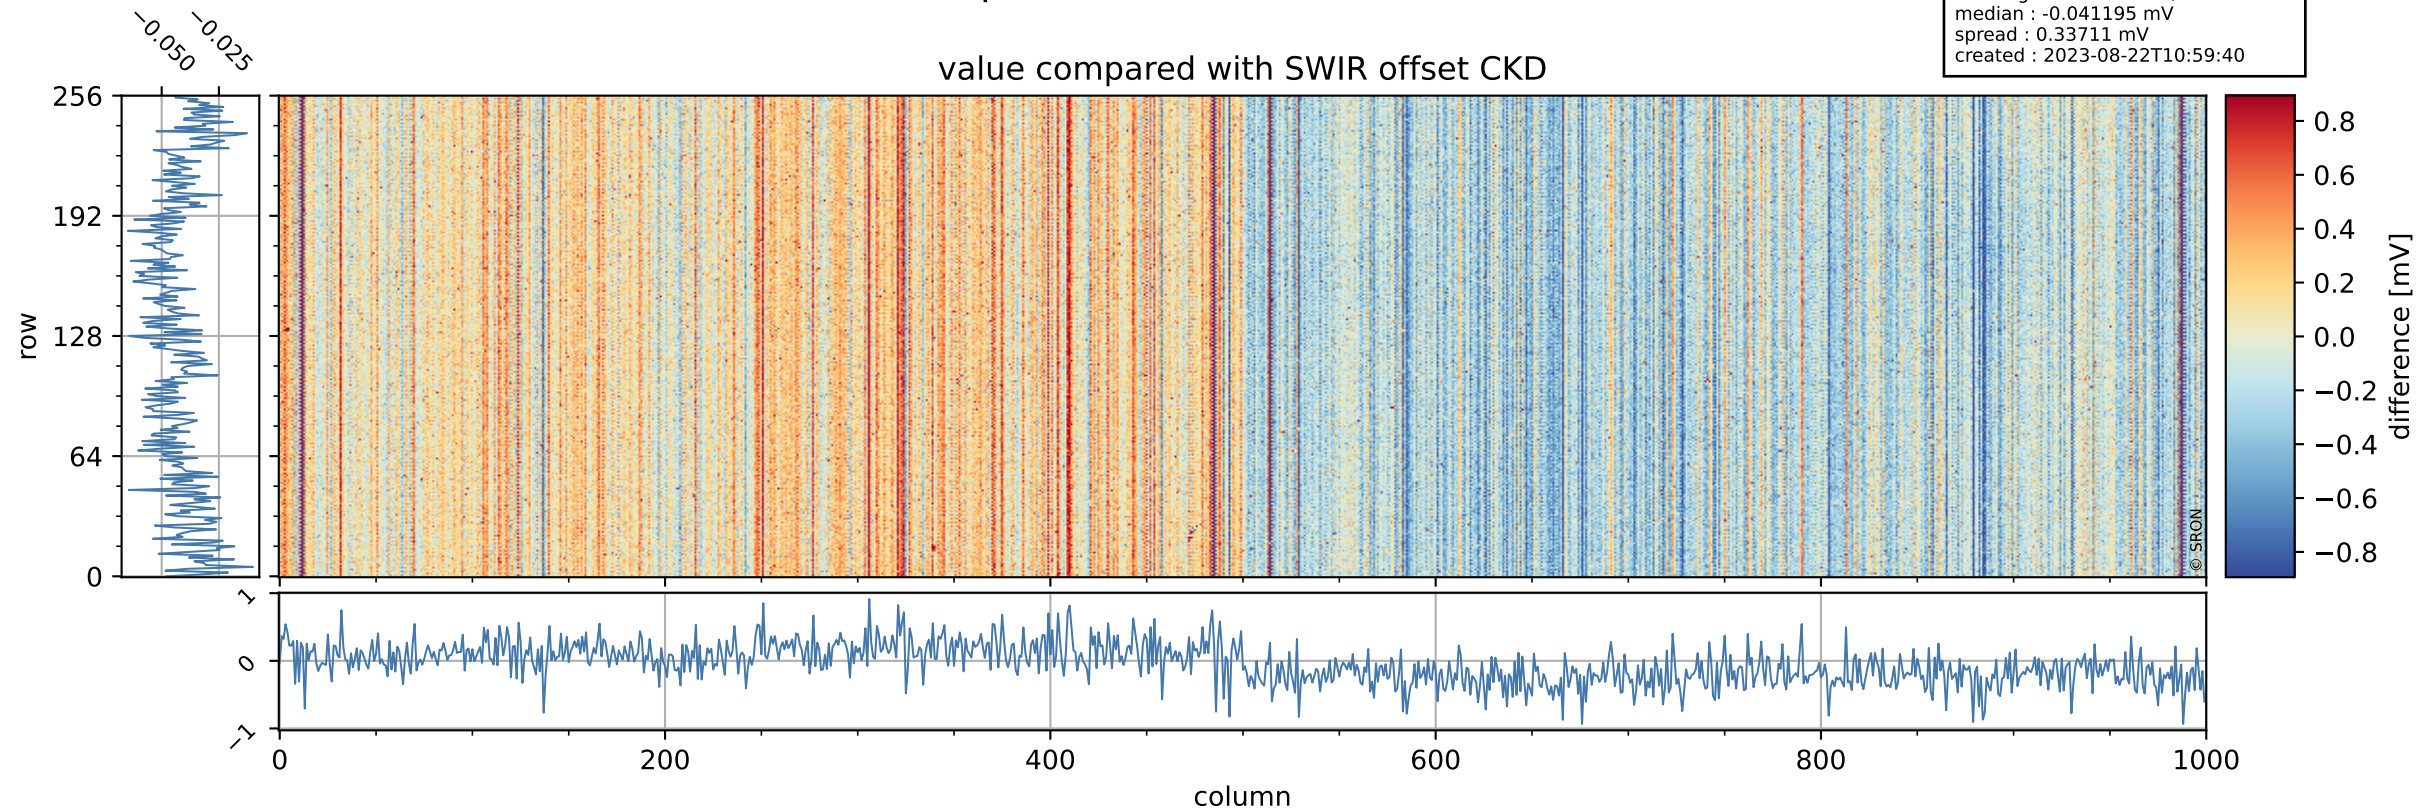

Tropomi SWIR offset (beta nominal)

orbits : 25 in [2782, 2827]
coverage : 2018-04-28 / 2018-04-30
median : 0.52598 V
spread : 0.035939 V
created : 2023-08-22T10:59:40

value detector map

Tropomi SWIR offset (beta nominal)

orbits : 25 in [2782, 2827]
coverage : 2018-04-28 / 2018-04-30
median : 30.631 μV
spread : 18.515 μV
created : 2023-08-22T10:59:40

Tropomi SWIR offset (beta nominal)

orbits : 25 in [2782, 2827]
coverage : 2018-04-28 / 2018-04-30
median : -0.041195 mV
spread : 0.33711 mV
created : 2023-08-22T10:59:40

value compared with SWIR offset CKD

Tropomi SWIR offset (beta nominal) ground-tracks of Sentinel-5P

orbits : 25 in [2782, 2827]
coverage : 2018-04-28 / 2018-04-30
created : 2023-08-22T10:59:41

Tropomi SWIR offset (beta nominal)

orbits : [1867, 2827]
coverage : 2018-02-20 / 2018-04-30
created : 2023-08-22T10:59:41

trend of detector median & temperatures