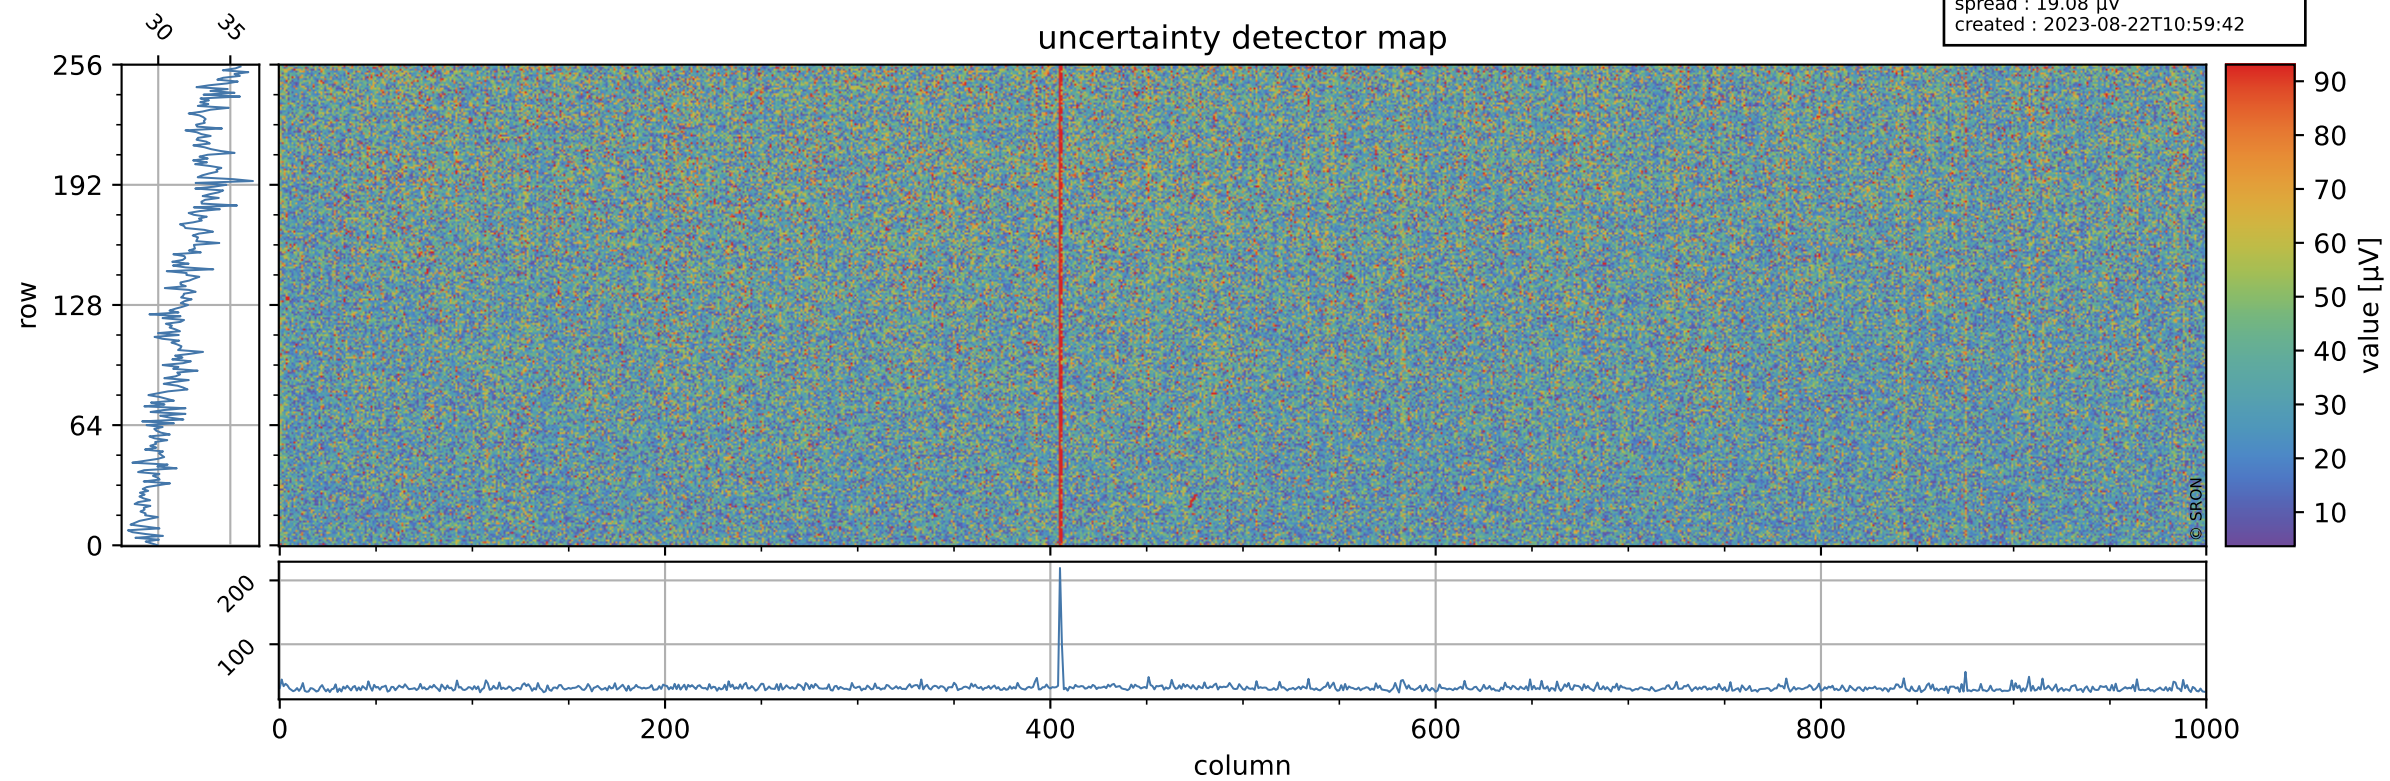

Tropomi SWIR offset (beta nominal)

orbits : 18 in [2827, 2872]
coverage : 2018-04-30 / 2018-05-03
median : 0.52596 V
spread : 0.035933 V
created : 2023-08-22T10:59:42

value detector map

Tropomi SWIR offset (beta nominal)

orbits : 18 in [2827, 2872]
coverage : 2018-04-30 / 2018-05-03
median : 32.34 μV
spread : 19.08 μV
created : 2023-08-22T10:59:42

Tropomi SWIR offset (beta nominal)

value compared with SWIR offset CKD

orbits : 18 in [2827, 2872]
coverage : 2018-04-30 / 2018-05-03
median : -0.061082 mV
spread : 0.32181 mV
created : 2023-08-22T10:59:42

Tropomi SWIR offset (beta nominal) ground-tracks of Sentinel-5P

orbits : 18 in [2827, 2872]
coverage : 2018-04-30 / 2018-05-03
created : 2023-08-22T10:59:42

Tropomi SWIR offset (beta nominal)

orbits : [1867, 2872]
coverage : 2018-02-20 / 2018-05-03
created : 2023-08-22T10:59:43

trend of detector median & temperatures