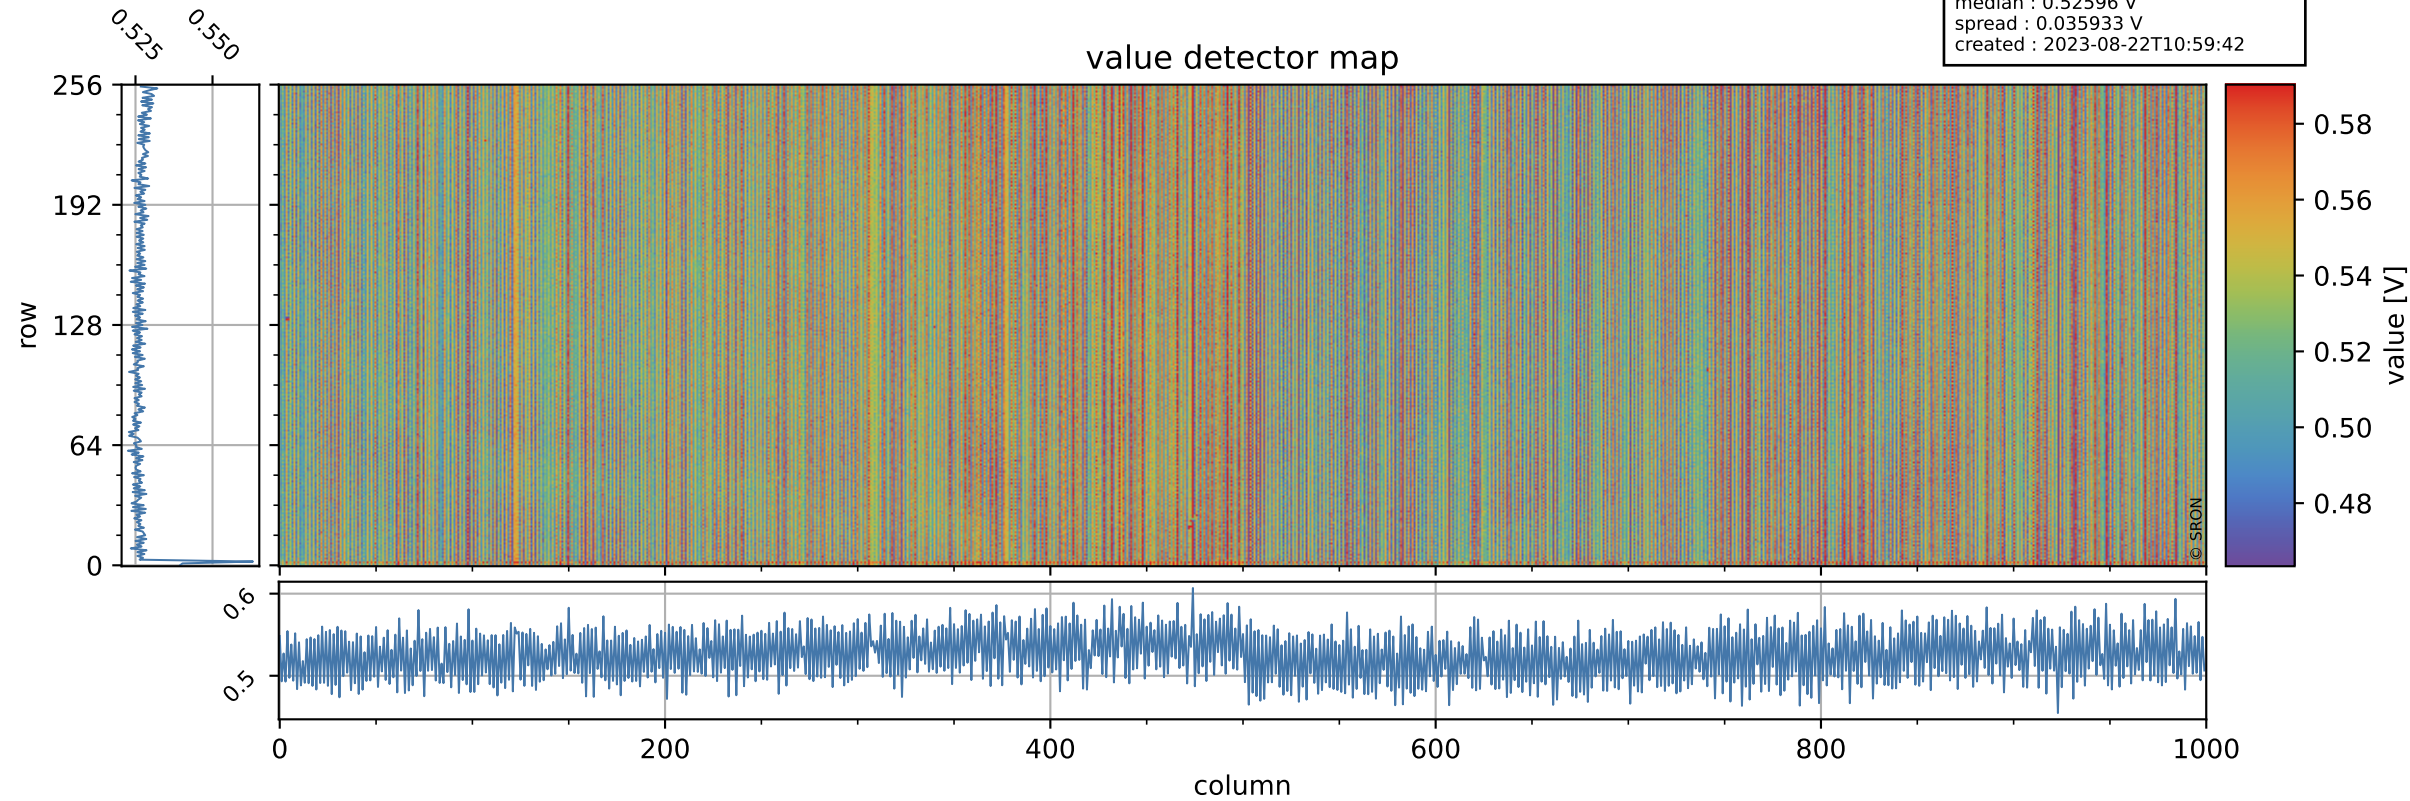

Tropomi SWIR offset (beta nominal)

orbits : 18 in [2827, 2872]
coverage : 2018-04-30 / 2018-05-03
median : 0.52596 V
spread : 0.035933 V
created : 2023-08-22T10:59:42

value detector map

Tropomi SWIR offset (beta nominal)

orbits : 18 in [2827, 2872]
coverage : 2018-04-30 / 2018-05-03
median : 32.34 μV
spread : 19.08 μV
created : 2023-08-22T10:59:42

Tropomi SWIR offset (beta nominal)

value compared with SWIR offset CKD

orbits : 18 in [2827, 2872]
coverage : 2018-04-30 / 2018-05-03
median : -0.061082 mV
spread : 0.32181 mV
created : 2023-08-22T10:59:42

Tropomi SWIR offset (beta nominal) ground-tracks of Sentinel-5P

orbits : 18 in [2827, 2872]
coverage : 2018-04-30 / 2018-05-03
created : 2023-08-22T10:59:42

Tropomi SWIR offset (beta nominal)

orbits : [1867, 2872]
coverage : 2018-02-20 / 2018-05-03
created : 2023-08-22T10:59:43

trend of detector median & temperatures