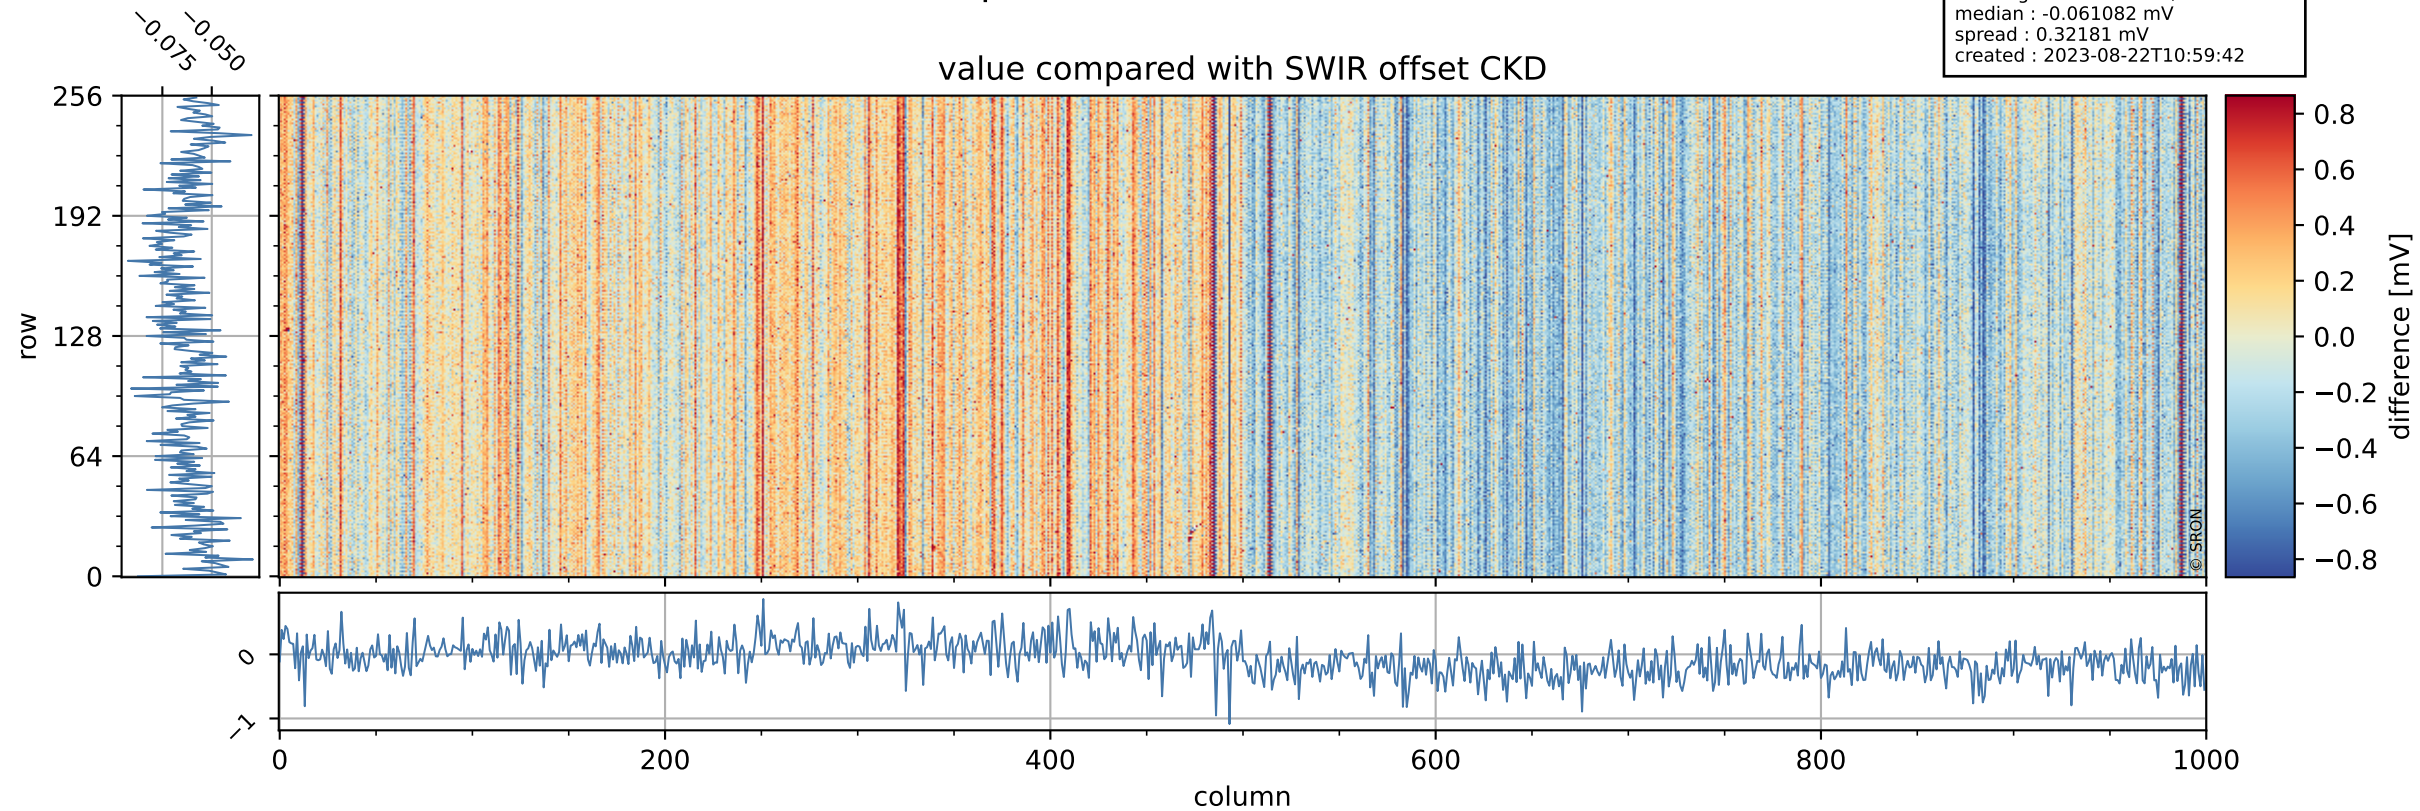

Tropomi SWIR offset (beta nominal)

orbits : 18 in [2827, 2872]
coverage : 2018-04-30 / 2018-05-03
median : 0.52596 V
spread : 0.035933 V
created : 2023-08-22T10:59:42

value detector map

Tropomi SWIR offset (beta nominal)

orbits : 18 in [2827, 2872]
coverage : 2018-04-30 / 2018-05-03
median : 32.34 μV
spread : 19.08 μV
created : 2023-08-22T10:59:42

Tropomi SWIR offset (beta nominal)

value compared with SWIR offset CKD

orbits : 18 in [2827, 2872]
coverage : 2018-04-30 / 2018-05-03
median : -0.061082 mV
spread : 0.32181 mV
created : 2023-08-22T10:59:42

Tropomi SWIR offset (beta nominal) ground-tracks of Sentinel-5P

orbits : 18 in [2827, 2872]
coverage : 2018-04-30 / 2018-05-03
created : 2023-08-22T10:59:42

Tropomi SWIR offset (beta nominal)

orbits : [1867, 2872]
coverage : 2018-02-20 / 2018-05-03
created : 2023-08-22T10:59:43

trend of detector median & temperatures