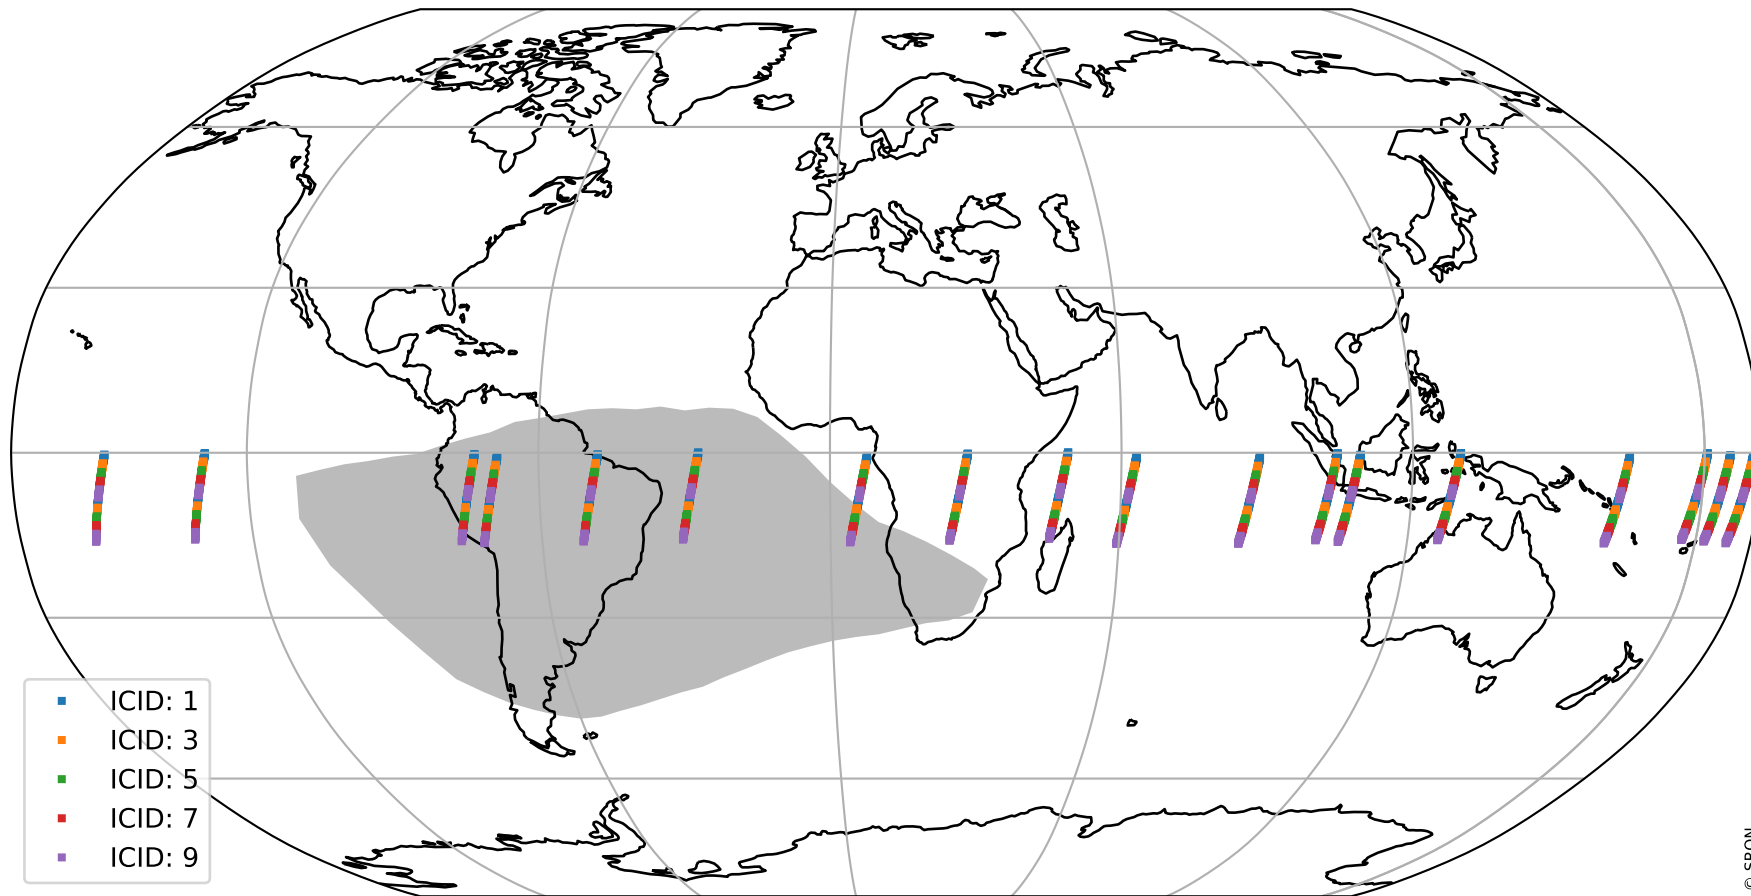

Tropomi SWIR offset (beta nominal)

orbits : 18 in [2827, 2872]
coverage : 2018-04-30 / 2018-05-03
median : 0.52596 V
spread : 0.035933 V
created : 2023-08-22T10:59:42

value detector map

Tropomi SWIR offset (beta nominal)

orbits : 18 in [2827, 2872]
coverage : 2018-04-30 / 2018-05-03
median : 32.34 μV
spread : 19.08 μV
created : 2023-08-22T10:59:42

Tropomi SWIR offset (beta nominal)

value compared with SWIR offset CKD

orbits : 18 in [2827, 2872]
coverage : 2018-04-30 / 2018-05-03
median : -0.061082 mV
spread : 0.32181 mV
created : 2023-08-22T10:59:42

Tropomi SWIR offset (beta nominal) ground-tracks of Sentinel-5P

orbits : 18 in [2827, 2872]
coverage : 2018-04-30 / 2018-05-03
created : 2023-08-22T10:59:42

Tropomi SWIR offset (beta nominal)

orbits : [1867, 2872]
coverage : 2018-02-20 / 2018-05-03
created : 2023-08-22T10:59:43

trend of detector median & temperatures