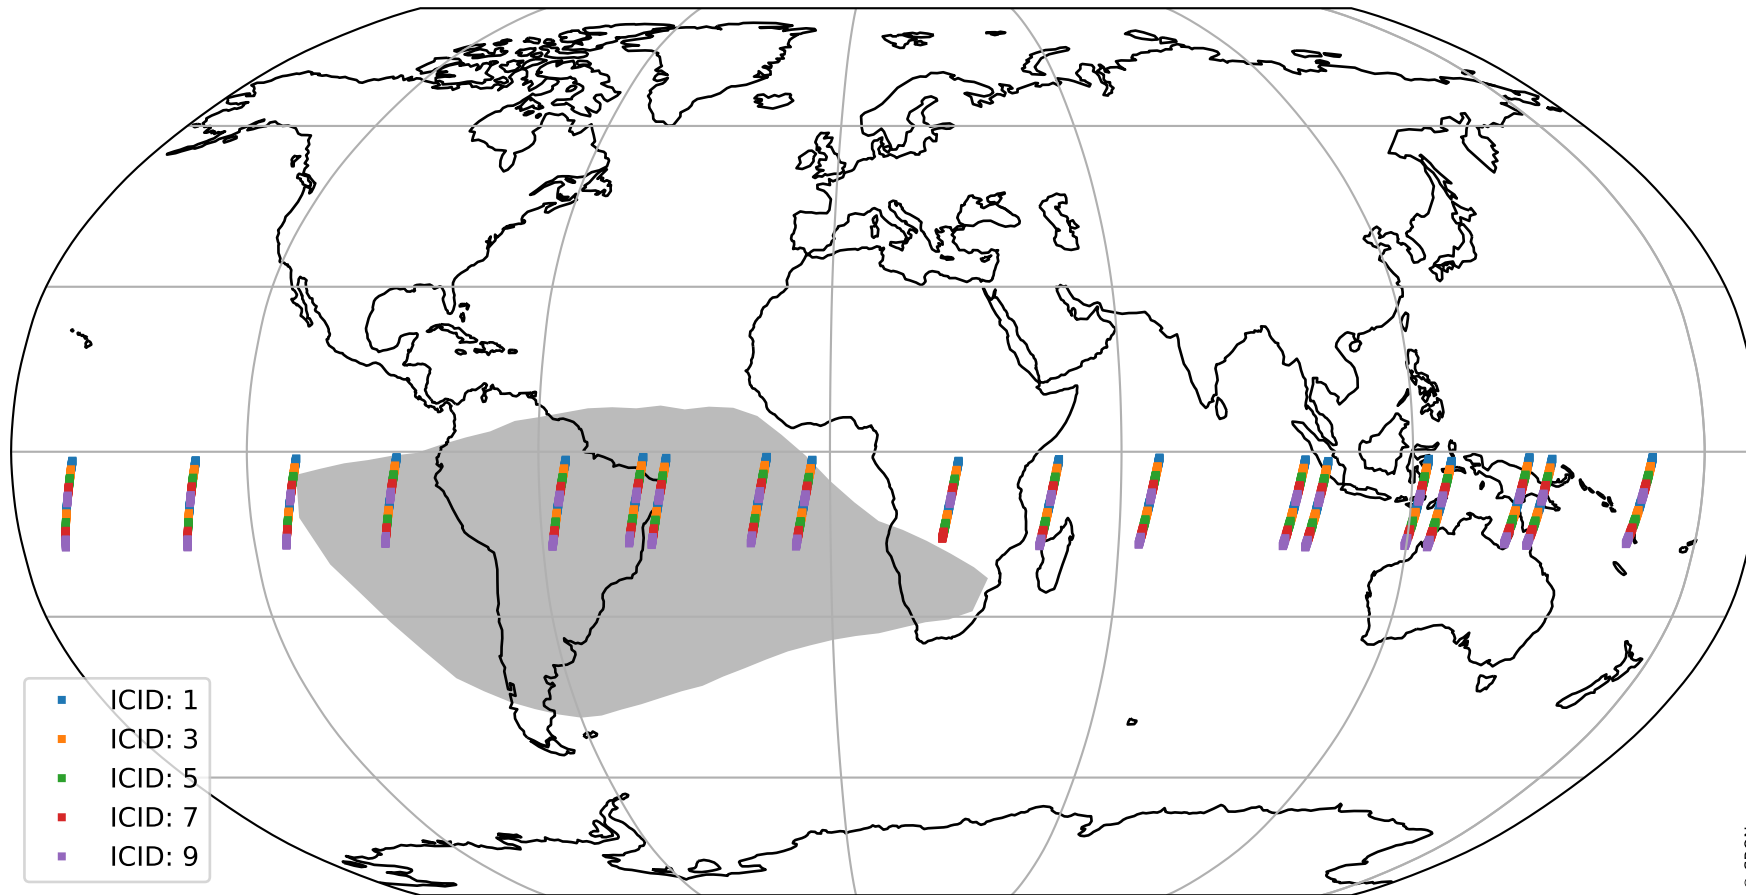

# Tropomi SWIR offset (beta nominal)

orbits : 19 in [2872, 2917]  
coverage : 2018-05-04 / 2018-05-06  
median : 33.362  $\mu\text{V}$   
spread : 19.769  $\mu\text{V}$   
created : 2023-08-22T10:59:43

# Tropomi SWIR offset (beta nominal)

orbits : 19 in [2872, 2917]  
coverage : 2018-05-04 / 2018-05-06  
median : -0.052772 mV  
spread : 0.32108 mV  
created : 2023-08-22T10:59:44

value compared with SWIR offset CKD

# Tropomi SWIR offset (beta nominal) ground-tracks of Sentinel-5P

orbits : 19 in [2872, 2917]  
coverage : 2018-05-04 / 2018-05-06  
created : 2023-08-22T10:59:44

# Tropomi SWIR offset (beta nominal)

orbits : [1867, 2917]  
coverage : 2018-02-20 / 2018-05-06  
created : 2023-08-22T10:59:44