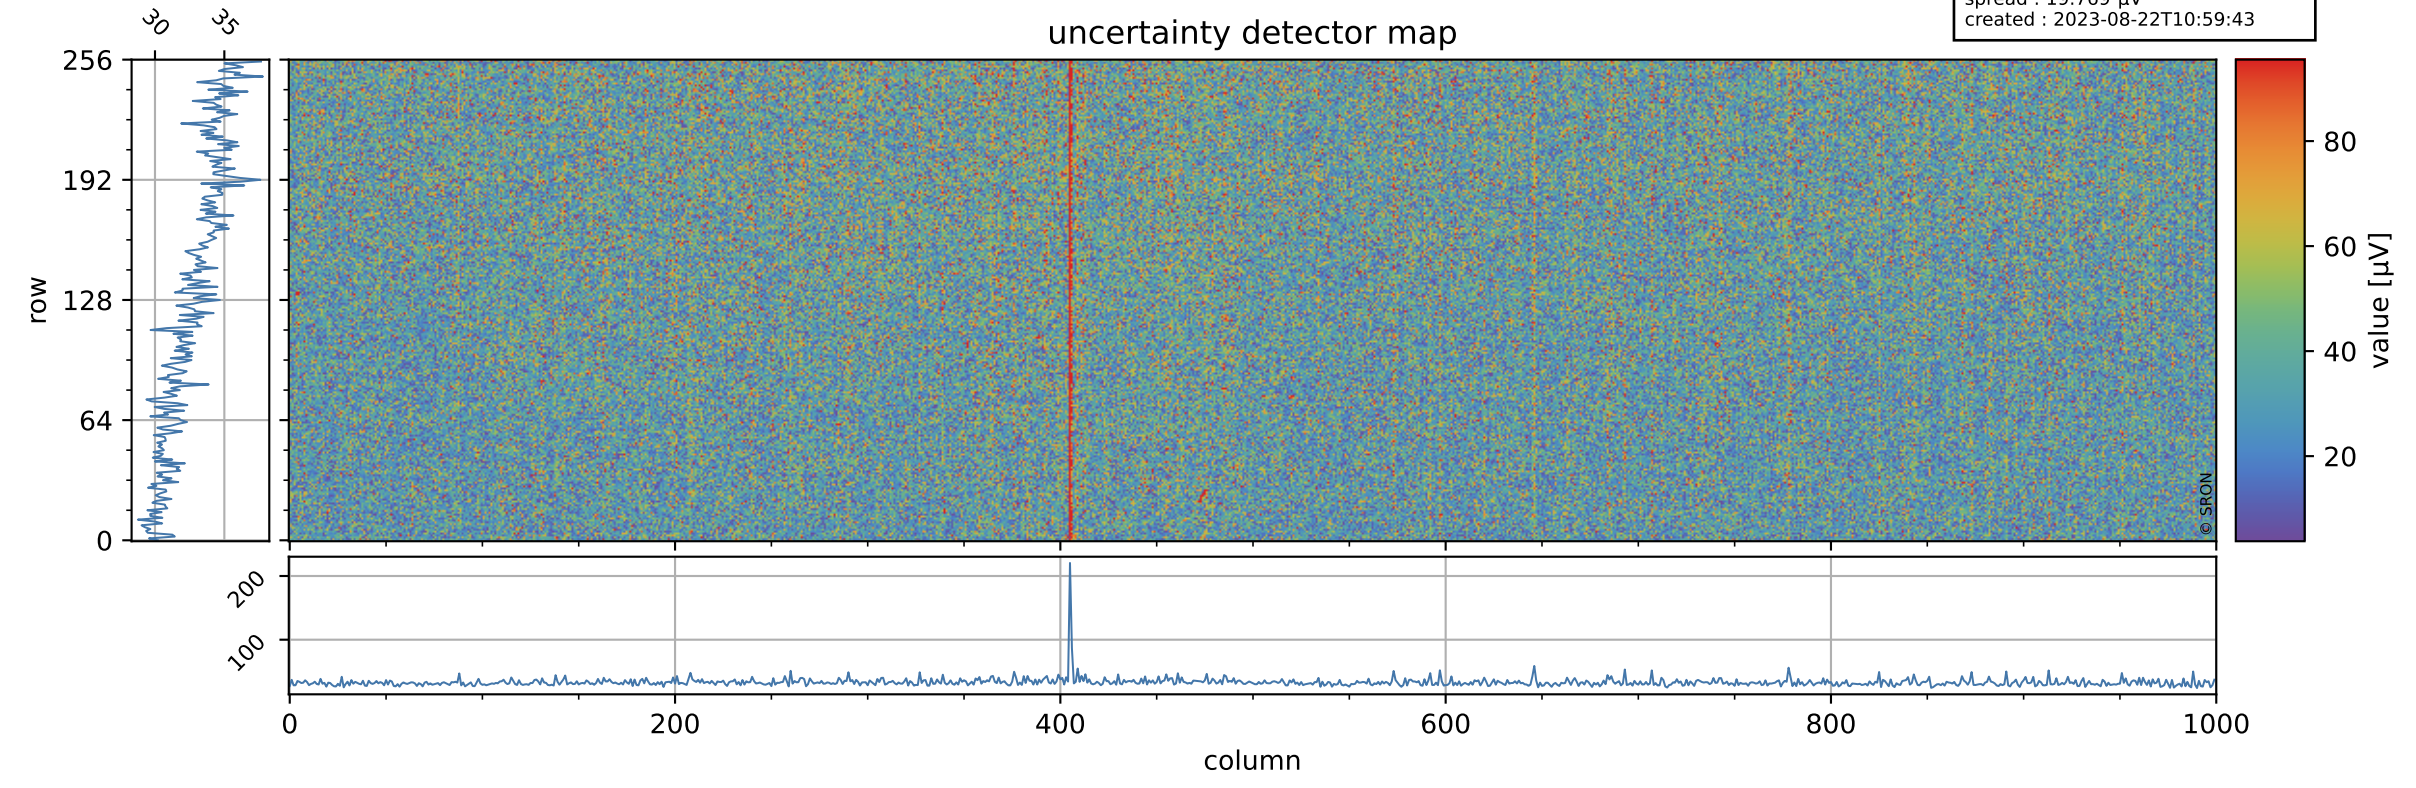

# Tropomi SWIR offset (beta nominal)

orbits : 19 in [2872, 2917]  
coverage : 2018-05-04 / 2018-05-06  
median : 0.52596 V  
spread : 0.035936 V  
created : 2023-08-22T10:59:43

## value detector map

# Tropomi SWIR offset (beta nominal)

orbits : 19 in [2872, 2917]  
coverage : 2018-05-04 / 2018-05-06  
median : 33.362  $\mu\text{V}$   
spread : 19.769  $\mu\text{V}$   
created : 2023-08-22T10:59:43

# Tropomi SWIR offset (beta nominal) ground-tracks of Sentinel-5P

orbits : 19 in [2872, 2917]  
coverage : 2018-05-04 / 2018-05-06  
created : 2023-08-22T10:59:44