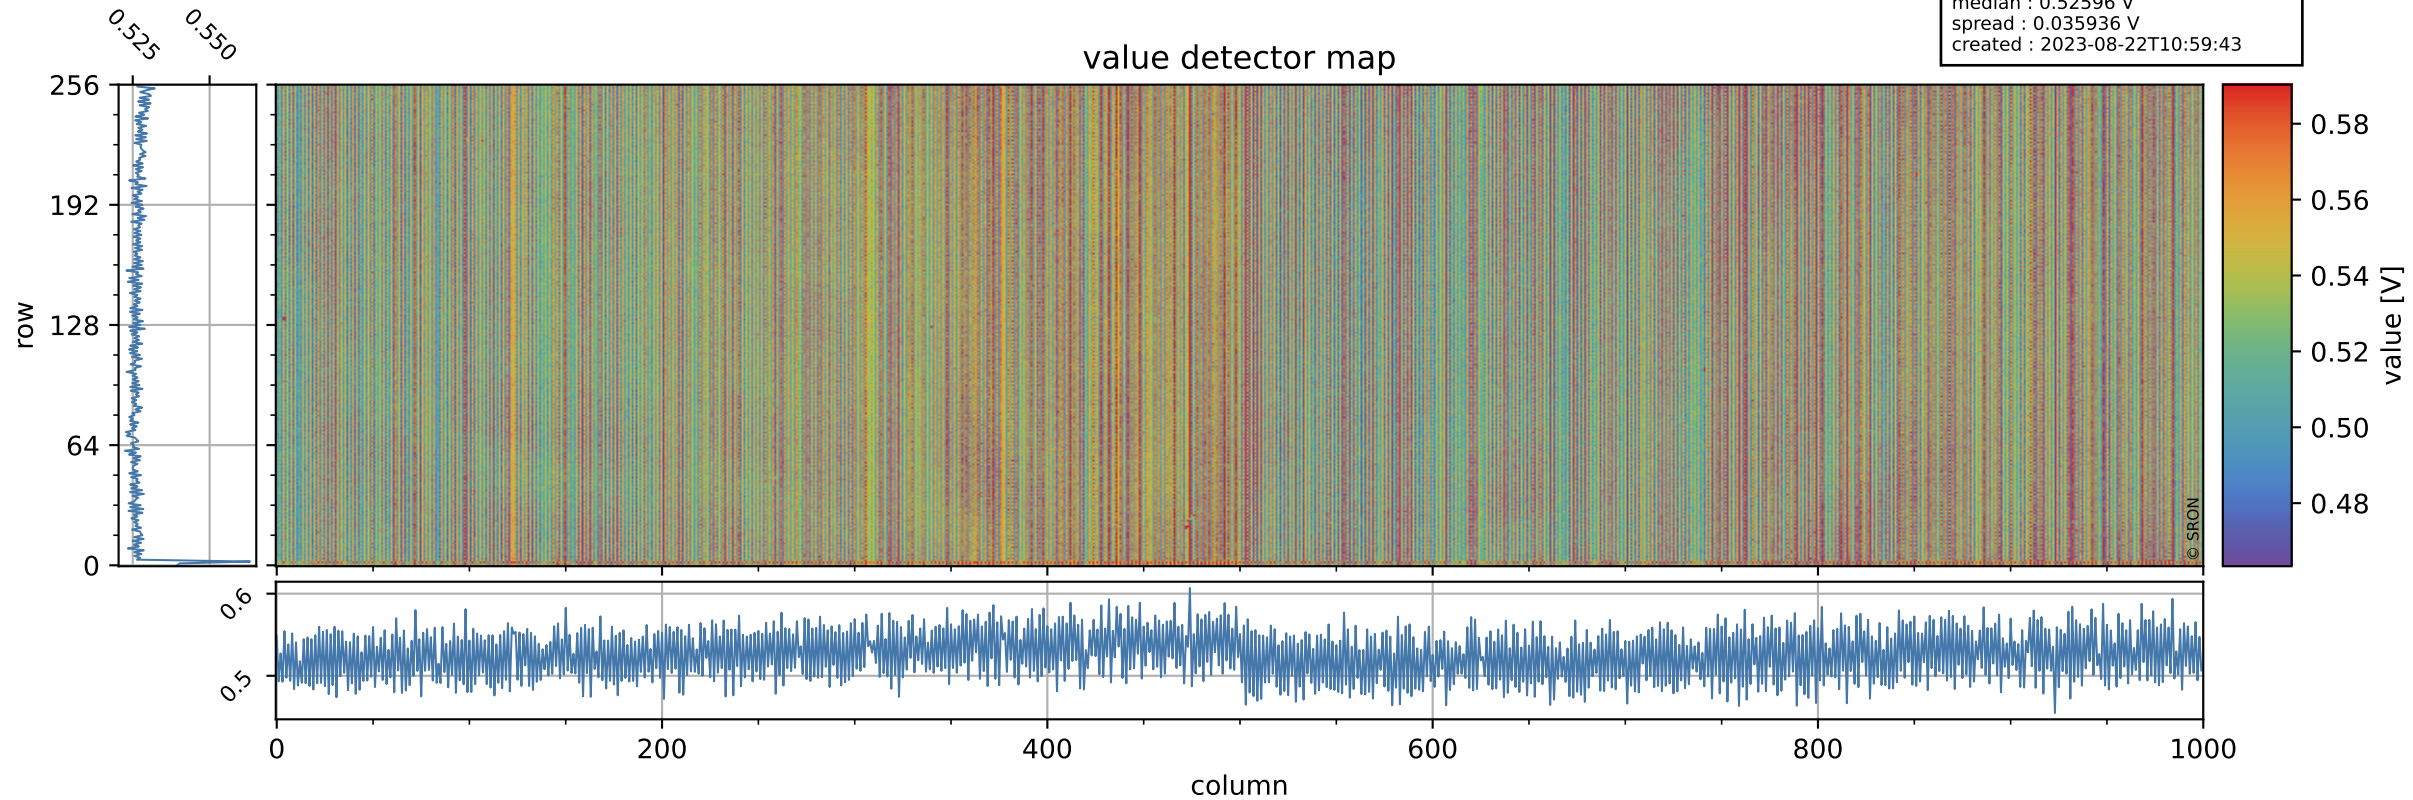

# Tropomi SWIR offset (beta nominal)

orbits : 19 in [2872, 2917]  
coverage : 2018-05-04 / 2018-05-06  
median : 0.52596 V  
spread : 0.035936 V  
created : 2023-08-22T10:59:43

## value detector map

# Tropomi SWIR offset (beta nominal)

orbits : 19 in [2872, 2917]  
coverage : 2018-05-04 / 2018-05-06  
median : 33.362  $\mu\text{V}$   
spread : 19.769  $\mu\text{V}$   
created : 2023-08-22T10:59:43

# Tropomi SWIR offset (beta nominal) ground-tracks of Sentinel-5P

orbits : 19 in [2872, 2917]  
coverage : 2018-05-04 / 2018-05-06  
created : 2023-08-22T10:59:44