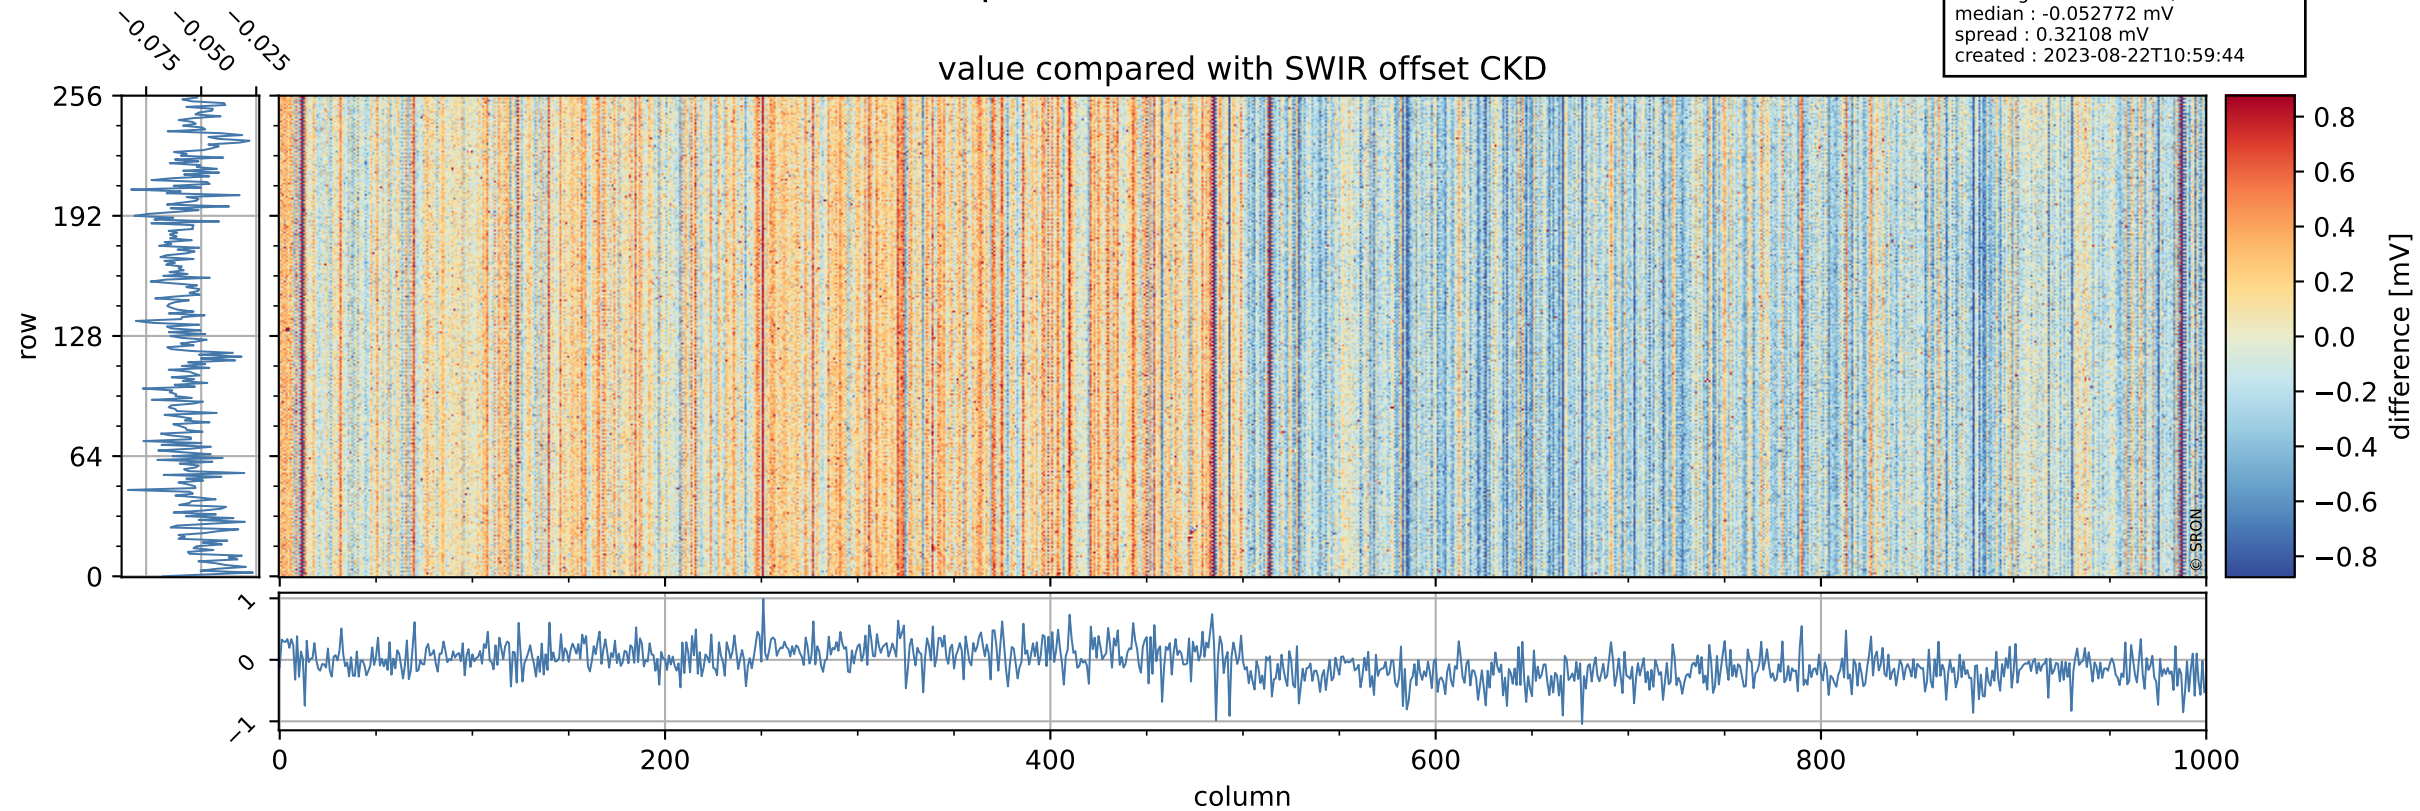

## value detector map

# Tropomi SWIR offset (beta nominal)

orbits : 19 in [2872, 2917]  
coverage : 2018-05-04 / 2018-05-06  
median : 33.362  $\mu\text{V}$   
spread : 19.769  $\mu\text{V}$   
created : 2023-08-22T10:59:43

# Tropomi SWIR offset (beta nominal)

orbits : 19 in [2872, 2917]  
coverage : 2018-05-04 / 2018-05-06  
median : -0.052772 mV  
spread : 0.32108 mV  
created : 2023-08-22T10:59:44

value compared with SWIR offset CKD

# Tropomi SWIR offset (beta nominal) ground-tracks of Sentinel-5P

orbits : 19 in [2872, 2917]  
coverage : 2018-05-04 / 2018-05-06  
created : 2023-08-22T10:59:44