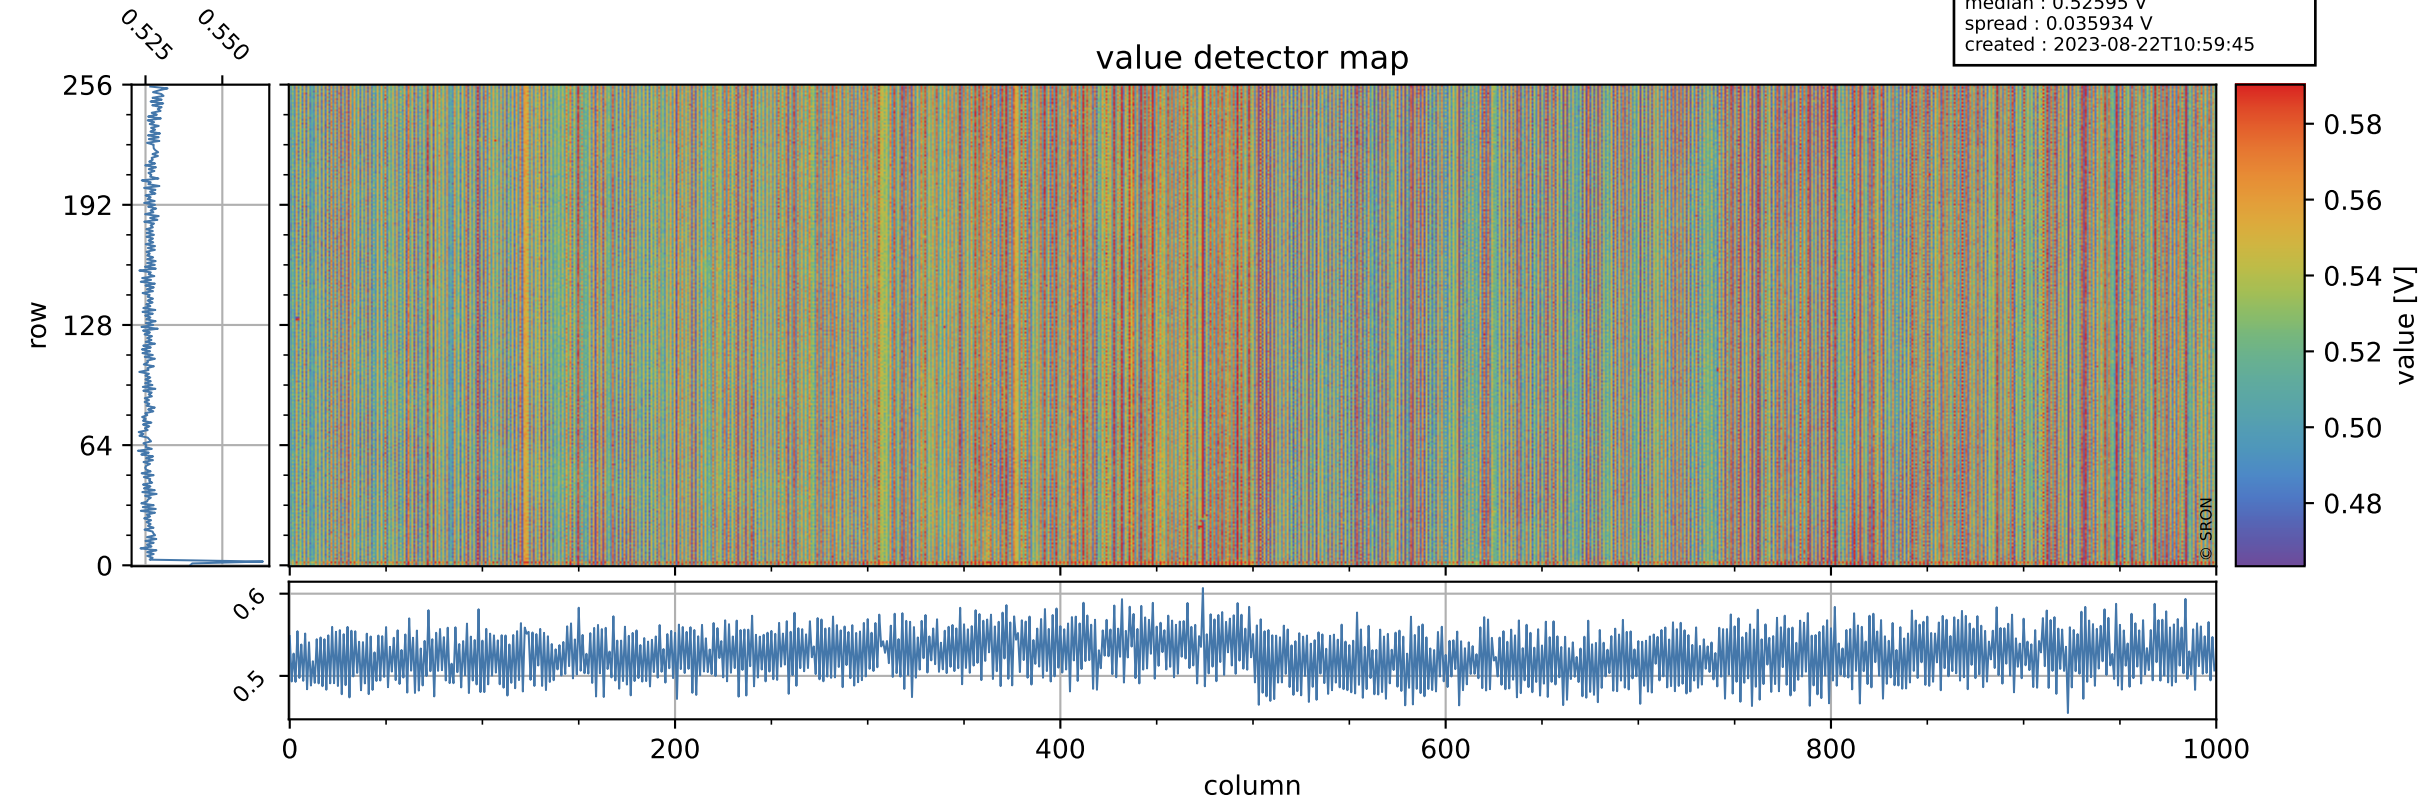

# Tropomi SWIR offset (beta nominal)

orbits : 19 in [2917, 2962]  
coverage : 2018-05-07 / 2018-05-10  
median : 0.52595 V  
spread : 0.035934 V  
created : 2023-08-22T10:59:45

## value detector map

# Tropomi SWIR offset (beta nominal)

orbits : 19 in [2917, 2962]  
coverage : 2018-05-07 / 2018-05-10  
median : 0.035602 mV  
spread : 0.020755 mV  
created : 2023-08-22T10:59:45

# Tropomi SWIR offset (beta nominal) ground-tracks of Sentinel-5P

orbits : 19 in [2917, 2962]  
coverage : 2018-05-07 / 2018-05-10  
created : 2023-08-22T10:59:46