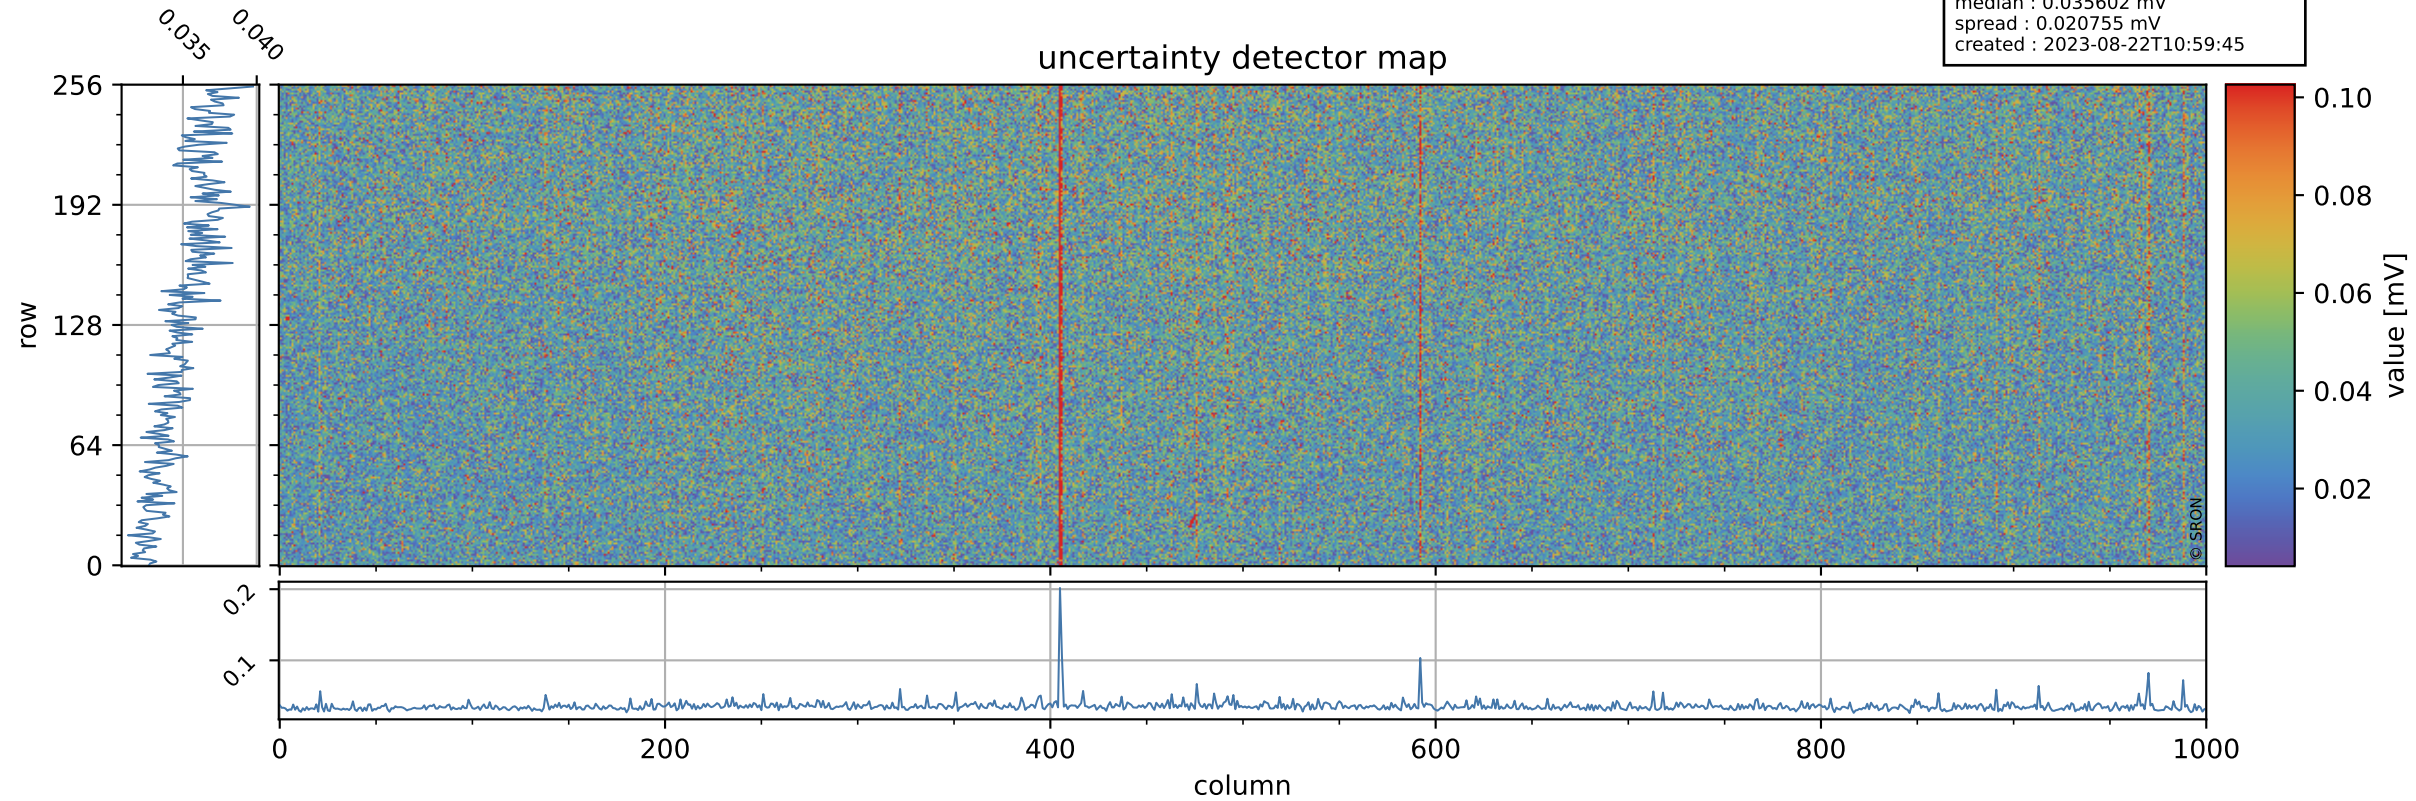

# Tropomi SWIR offset (beta nominal)

orbits : 19 in [2917, 2962]  
coverage : 2018-05-07 / 2018-05-10  
median : 0.52595 V  
spread : 0.035934 V  
created : 2023-08-22T10:59:45

## value detector map

# Tropomi SWIR offset (beta nominal)

orbits : 19 in [2917, 2962]  
coverage : 2018-05-07 / 2018-05-10  
median : 0.035602 mV  
spread : 0.020755 mV  
created : 2023-08-22T10:59:45

# Tropomi SWIR offset (beta nominal) ground-tracks of Sentinel-5P

orbits : 19 in [2917, 2962]  
coverage : 2018-05-07 / 2018-05-10  
created : 2023-08-22T10:59:46