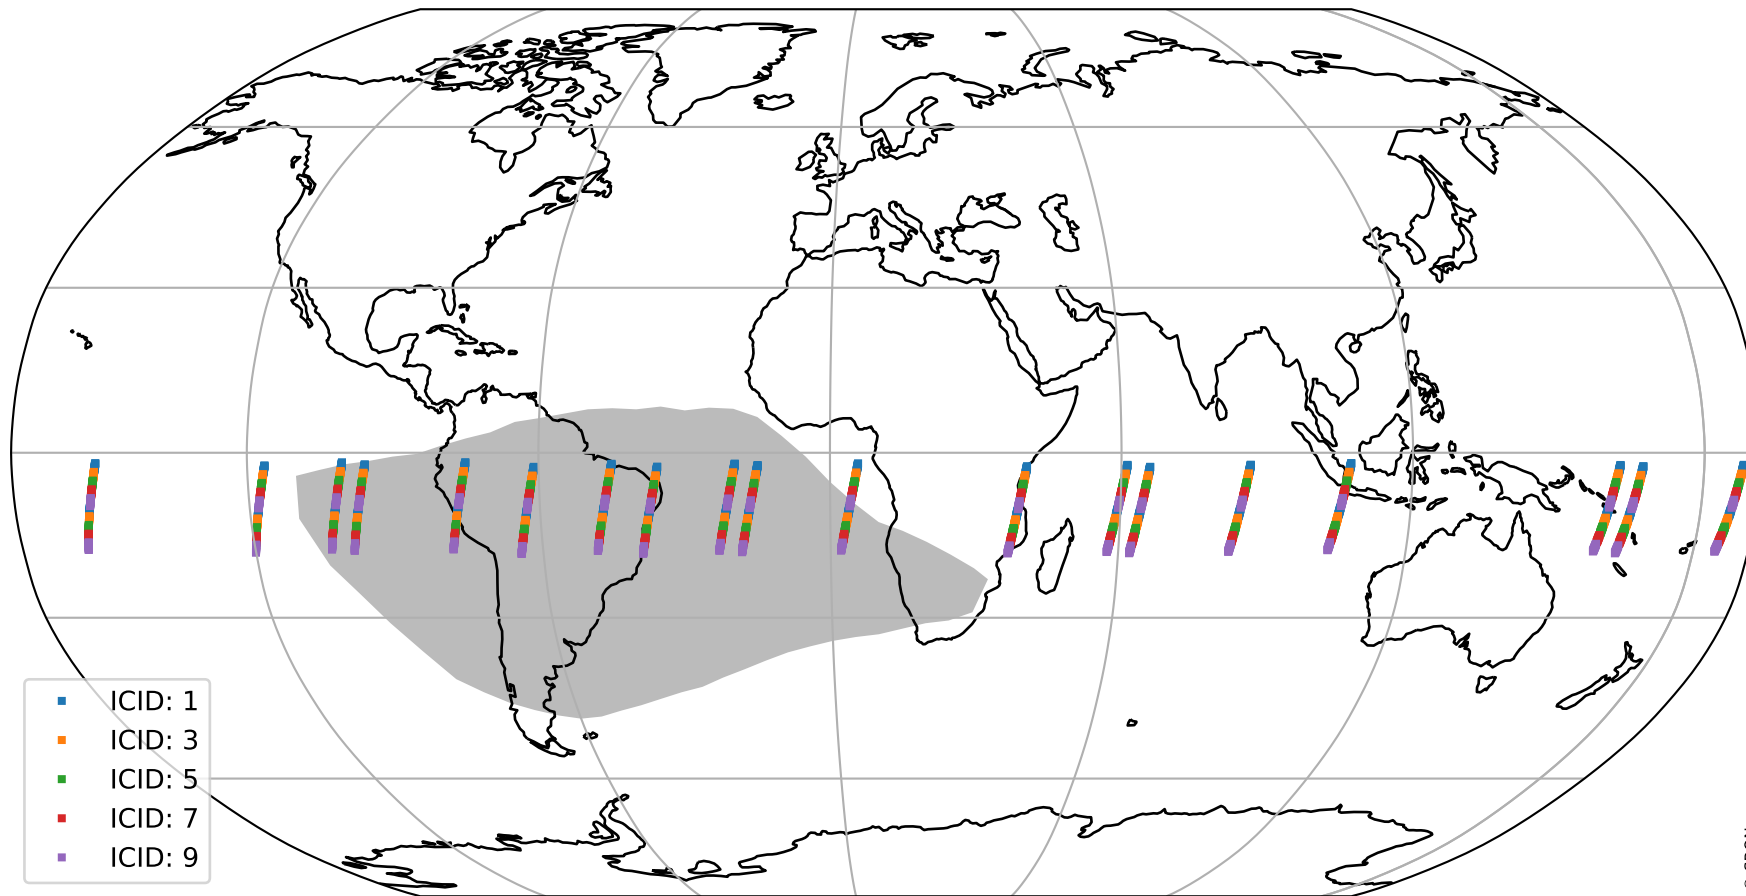

# Tropomi SWIR offset (beta nominal)

orbits : 19 in [2917, 2962]  
coverage : 2018-05-07 / 2018-05-10  
median : 0.035602 mV  
spread : 0.020755 mV  
created : 2023-08-22T10:59:45

# Tropomi SWIR offset (beta nominal)

value compared with SWIR offset CKD

orbits : 19 in [2917, 2962]  
coverage : 2018-05-07 / 2018-05-10  
median : -0.067483 mV  
spread : 0.32395 mV  
created : 2023-08-22T10:59:45

# Tropomi SWIR offset (beta nominal) ground-tracks of Sentinel-5P

orbits : 19 in [2917, 2962]  
coverage : 2018-05-07 / 2018-05-10  
created : 2023-08-22T10:59:46

# Tropomi SWIR offset (beta nominal)

orbits : [1867, 2962]  
coverage : 2018-02-20 / 2018-05-10  
created : 2023-08-22T10:59:46