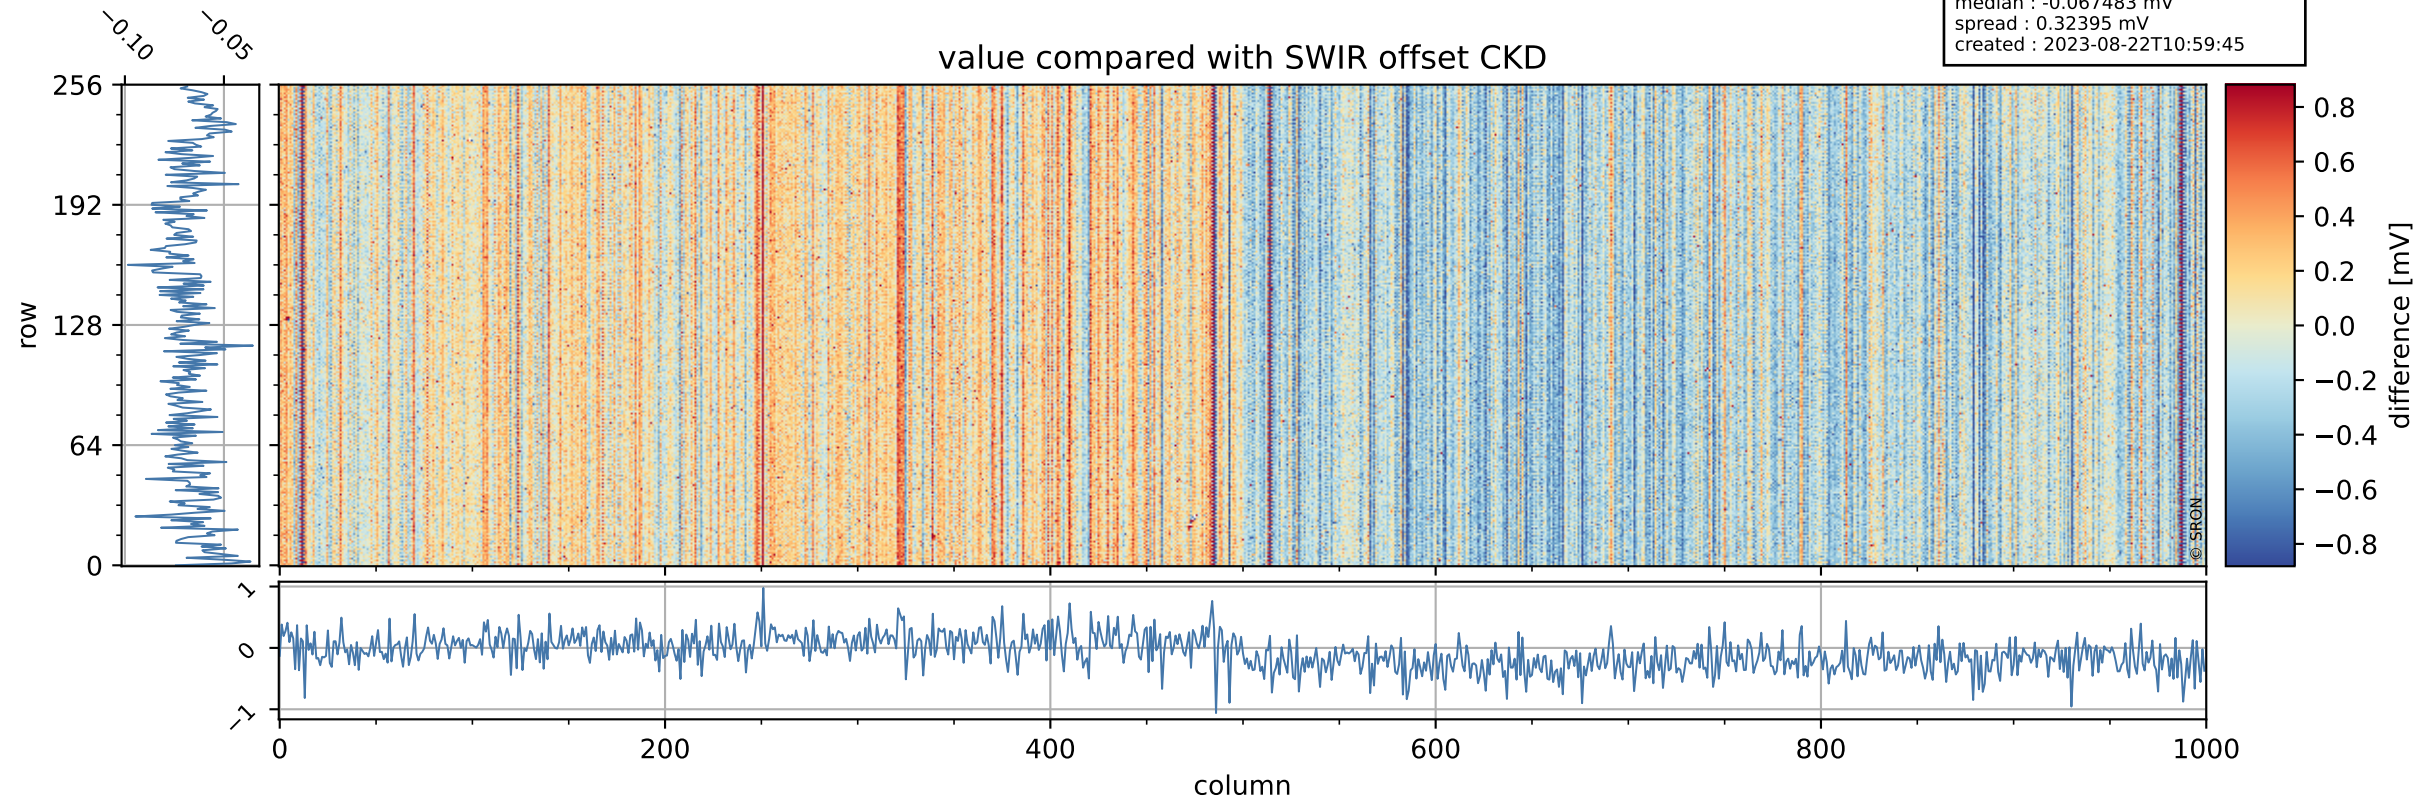

## value detector map

# Tropomi SWIR offset (beta nominal)

orbits : 19 in [2917, 2962]  
coverage : 2018-05-07 / 2018-05-10  
median : 0.035602 mV  
spread : 0.020755 mV  
created : 2023-08-22T10:59:45

# Tropomi SWIR offset (beta nominal)

value compared with SWIR offset CKD

orbits : 19 in [2917, 2962]  
coverage : 2018-05-07 / 2018-05-10  
median : -0.067483 mV  
spread : 0.32395 mV  
created : 2023-08-22T10:59:45

# Tropomi SWIR offset (beta nominal) ground-tracks of Sentinel-5P

orbits : 19 in [2917, 2962]  
coverage : 2018-05-07 / 2018-05-10  
created : 2023-08-22T10:59:46