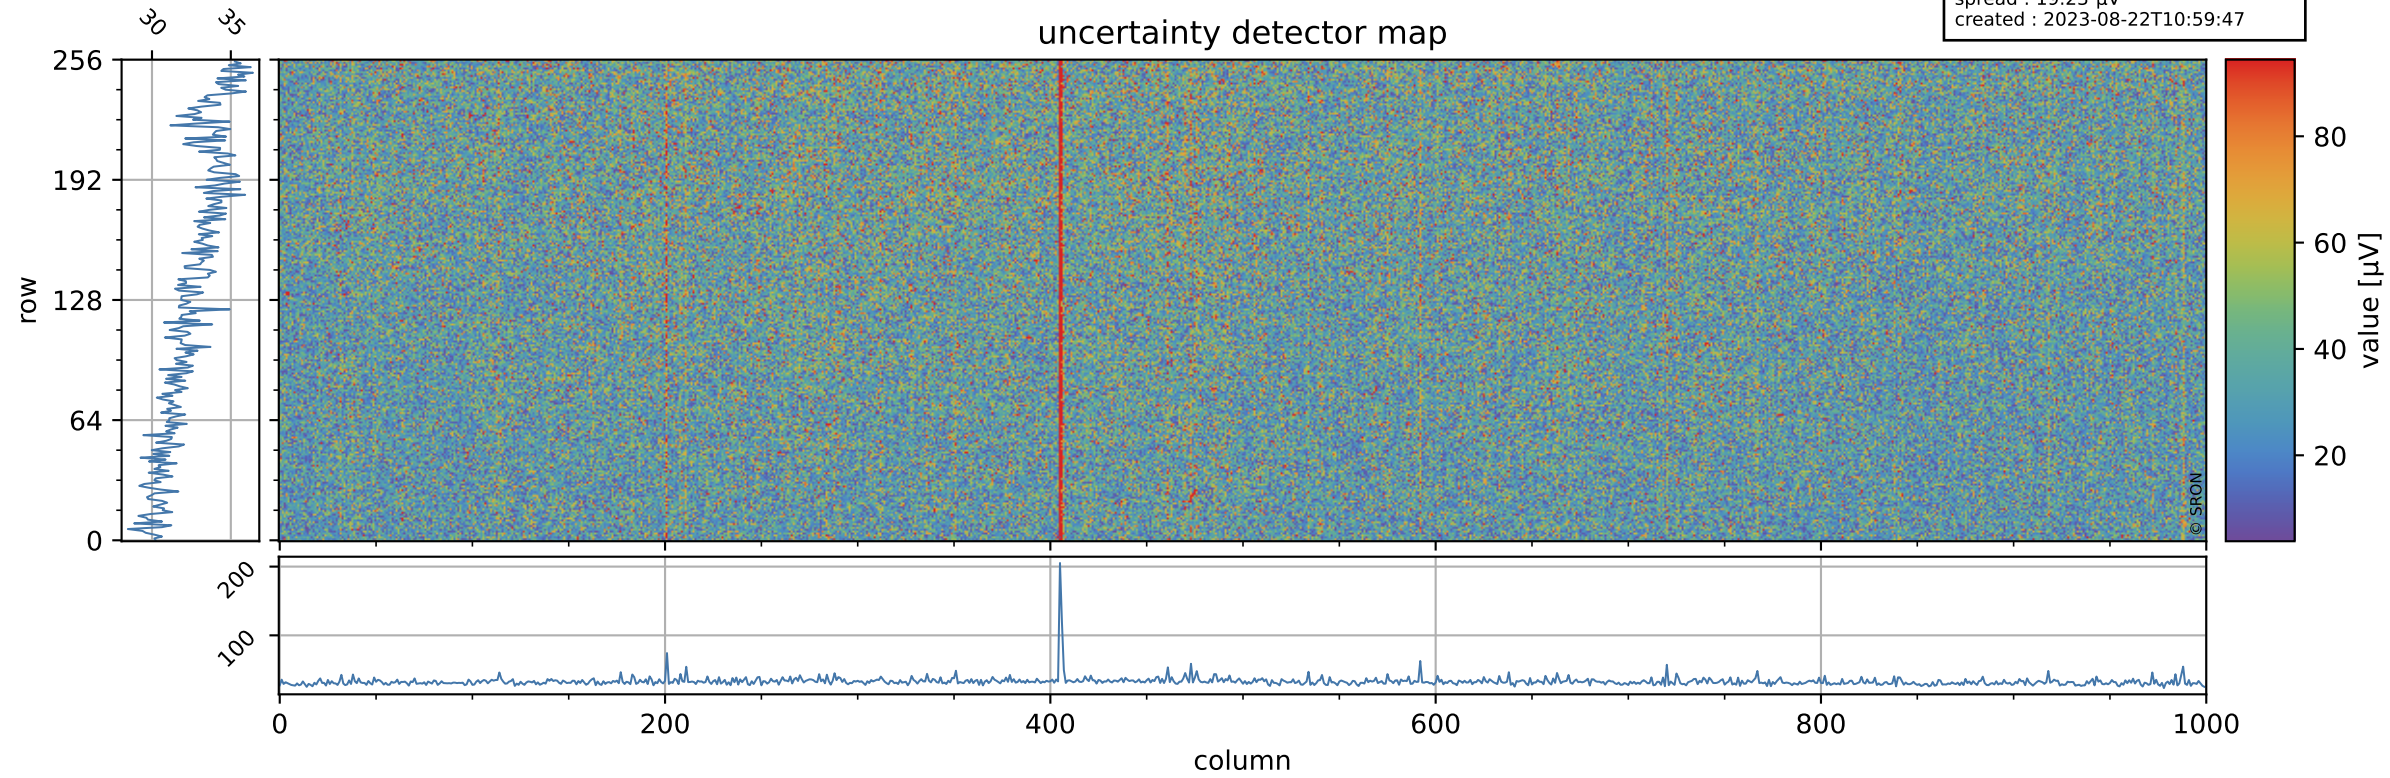

# Tropomi SWIR offset (beta nominal)

orbits : 20 in [2962, 3007]  
coverage : 2018-05-10 / 2018-05-13  
median : 0.52593 V  
spread : 0.035935 V  
created : 2023-08-22T10:59:47

## value detector map

# Tropomi SWIR offset (beta nominal)

orbits : 20 in [2962, 3007]  
coverage : 2018-05-10 / 2018-05-13  
median : 33.034  $\mu\text{V}$   
spread : 19.23  $\mu\text{V}$   
created : 2023-08-22T10:59:47

# Tropomi SWIR offset (beta nominal) ground-tracks of Sentinel-5P

orbits : 20 in [2962, 3007]  
coverage : 2018-05-10 / 2018-05-13  
created : 2023-08-22T10:59:47