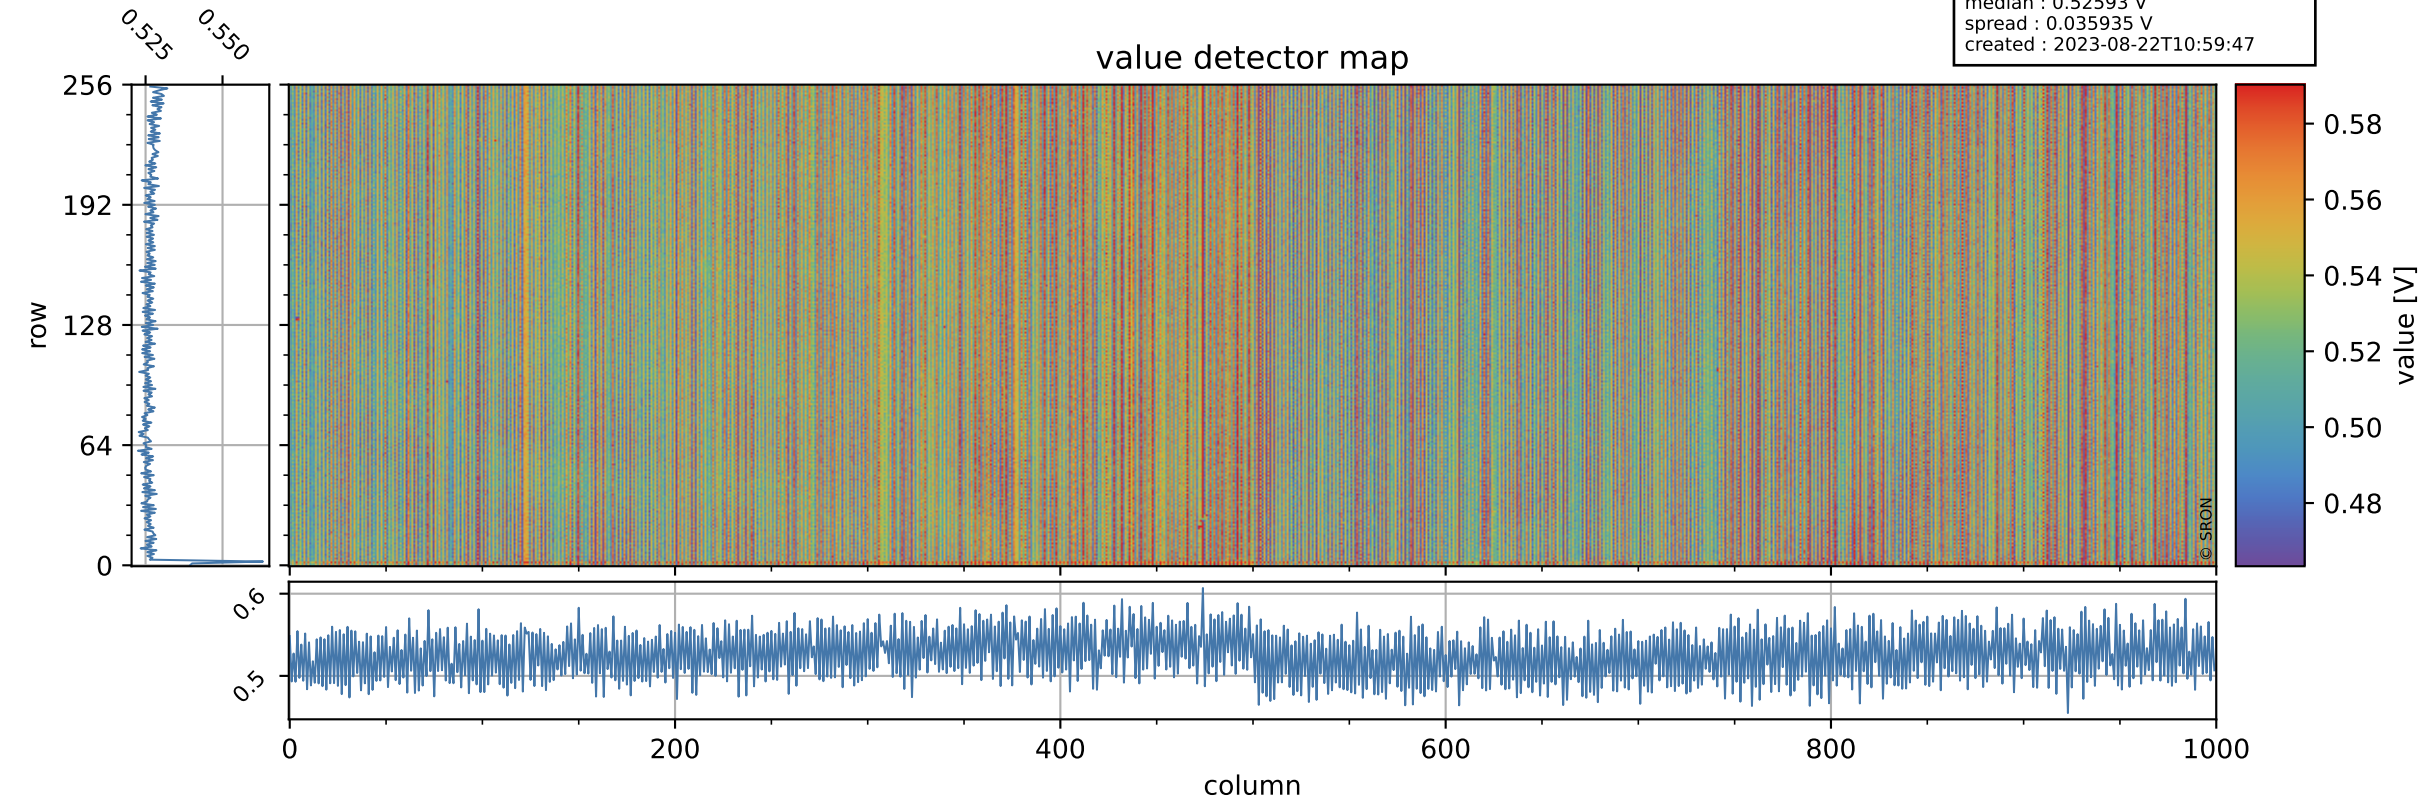

# Tropomi SWIR offset (beta nominal)

orbits : 20 in [2962, 3007]  
coverage : 2018-05-10 / 2018-05-13  
median : 0.52593 V  
spread : 0.035935 V  
created : 2023-08-22T10:59:47

## value detector map

# Tropomi SWIR offset (beta nominal)

orbits : 20 in [2962, 3007]  
coverage : 2018-05-10 / 2018-05-13  
median : 33.034  $\mu\text{V}$   
spread : 19.23  $\mu\text{V}$   
created : 2023-08-22T10:59:47

# Tropomi SWIR offset (beta nominal) ground-tracks of Sentinel-5P

orbits : 20 in [2962, 3007]  
coverage : 2018-05-10 / 2018-05-13  
created : 2023-08-22T10:59:47