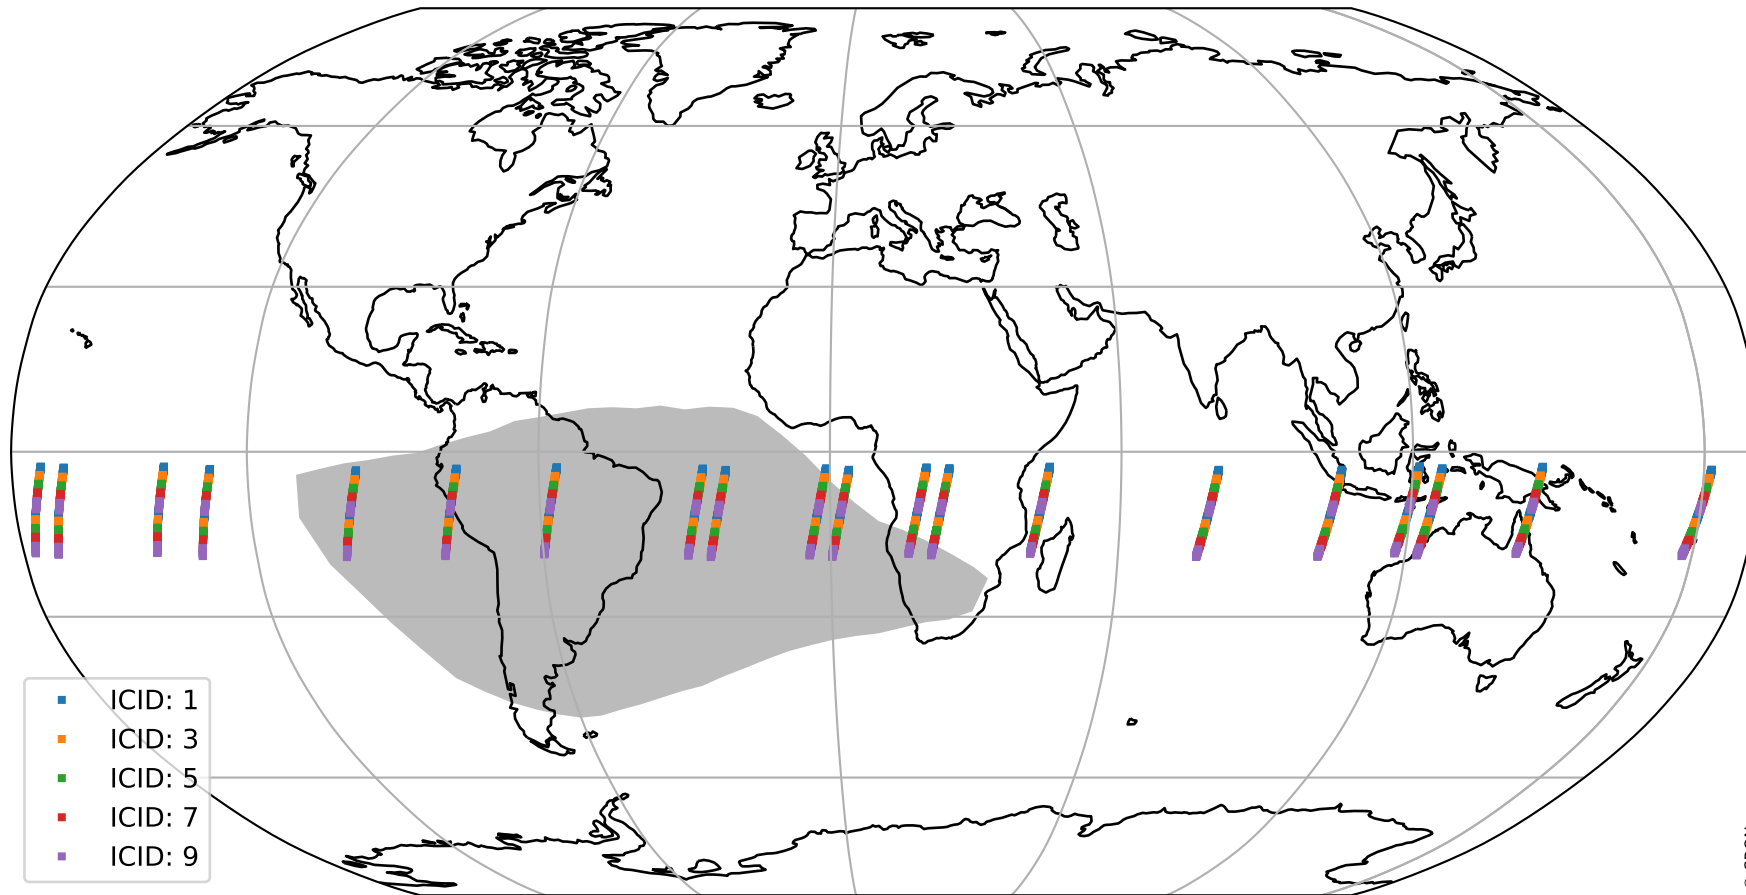

# Tropomi SWIR offset (beta nominal)

orbits : 20 in [2962, 3007]  
coverage : 2018-05-10 / 2018-05-13  
median : 33.034  $\mu\text{V}$   
spread : 19.23  $\mu\text{V}$   
created : 2023-08-22T10:59:47

# Tropomi SWIR offset (beta nominal)

orbits : 20 in [2962, 3007]  
coverage : 2018-05-10 / 2018-05-13  
median : -0.085418 mV  
spread : 0.33464 mV  
created : 2023-08-22T10:59:47

value compared with SWIR offset CKD

# Tropomi SWIR offset (beta nominal) ground-tracks of Sentinel-5P

orbits : 20 in [2962, 3007]  
coverage : 2018-05-10 / 2018-05-13  
created : 2023-08-22T10:59:47

# Tropomi SWIR offset (beta nominal)

orbits : [1867, 3007]  
coverage : 2018-02-20 / 2018-05-13  
created : 2023-08-22T10:59:48