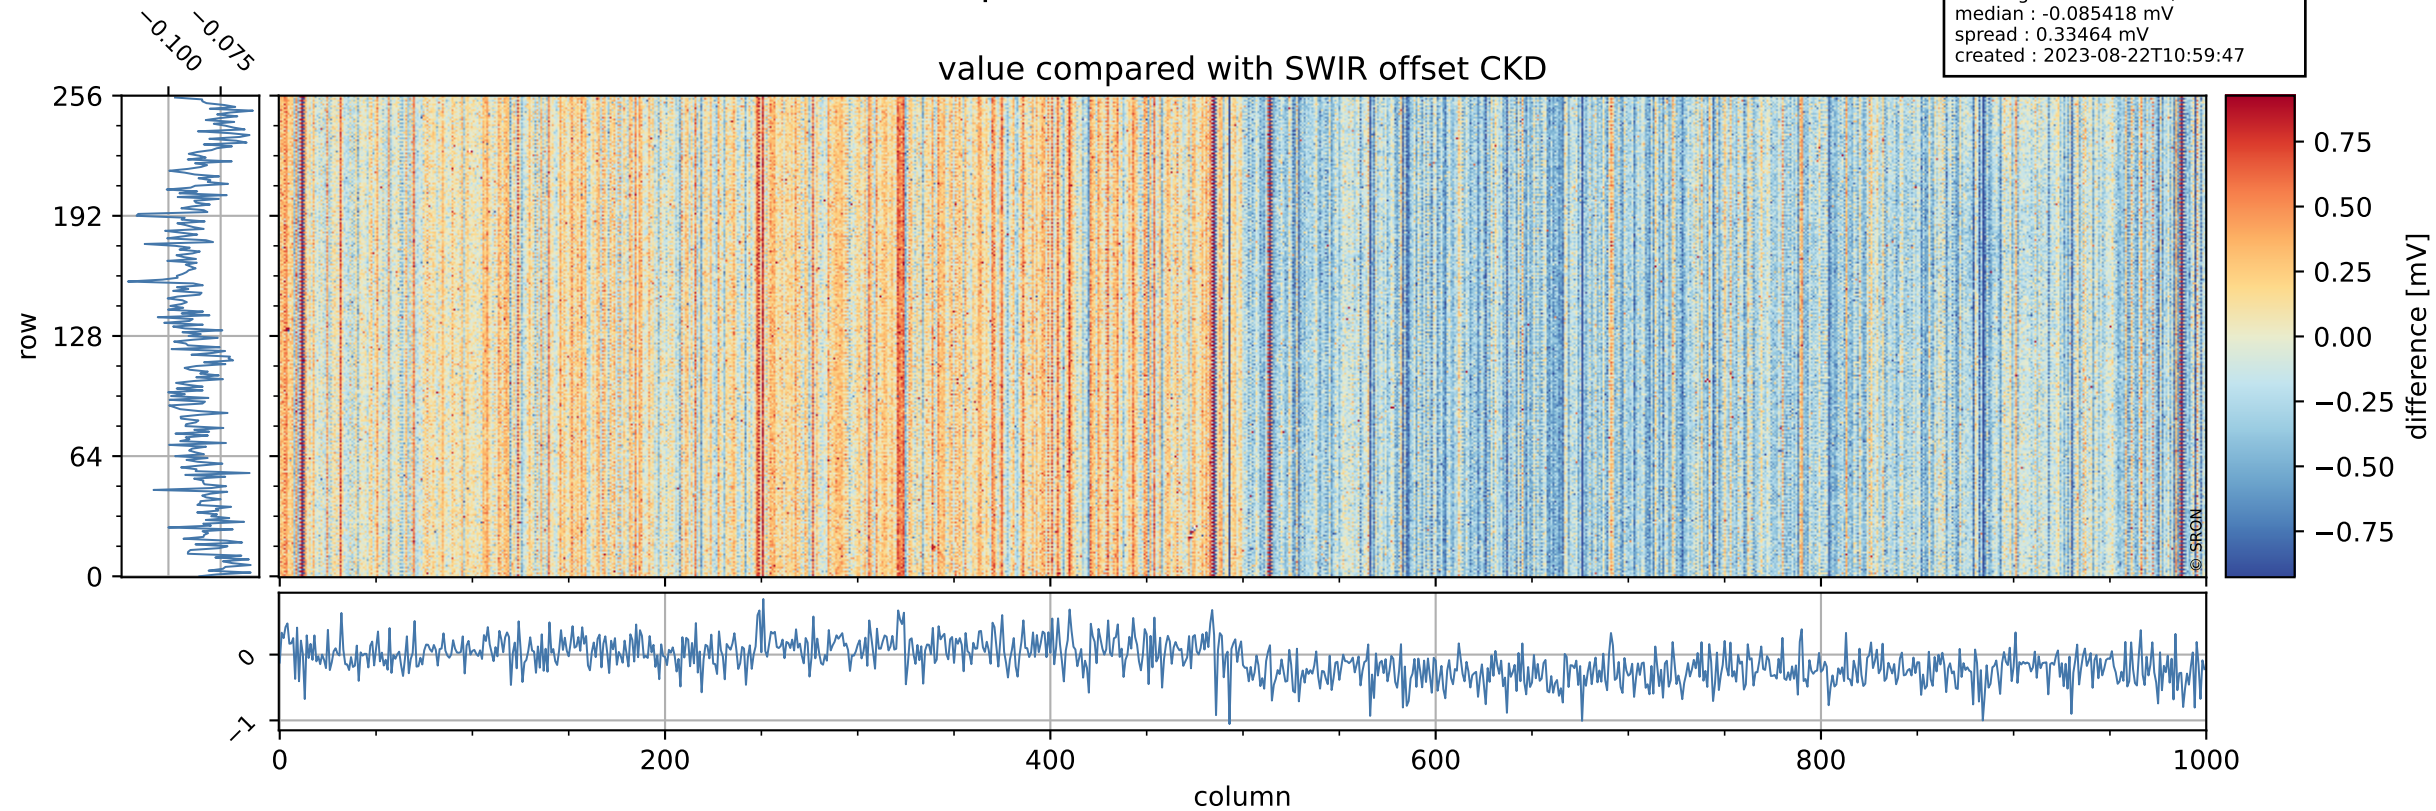

## value detector map

# Tropomi SWIR offset (beta nominal)

orbits : 20 in [2962, 3007]  
coverage : 2018-05-10 / 2018-05-13  
median : 33.034  $\mu\text{V}$   
spread : 19.23  $\mu\text{V}$   
created : 2023-08-22T10:59:47

# Tropomi SWIR offset (beta nominal)

orbits : 20 in [2962, 3007]  
coverage : 2018-05-10 / 2018-05-13  
median : -0.085418 mV  
spread : 0.33464 mV  
created : 2023-08-22T10:59:47

value compared with SWIR offset CKD

# Tropomi SWIR offset (beta nominal) ground-tracks of Sentinel-5P

orbits : 20 in [2962, 3007]  
coverage : 2018-05-10 / 2018-05-13  
created : 2023-08-22T10:59:47