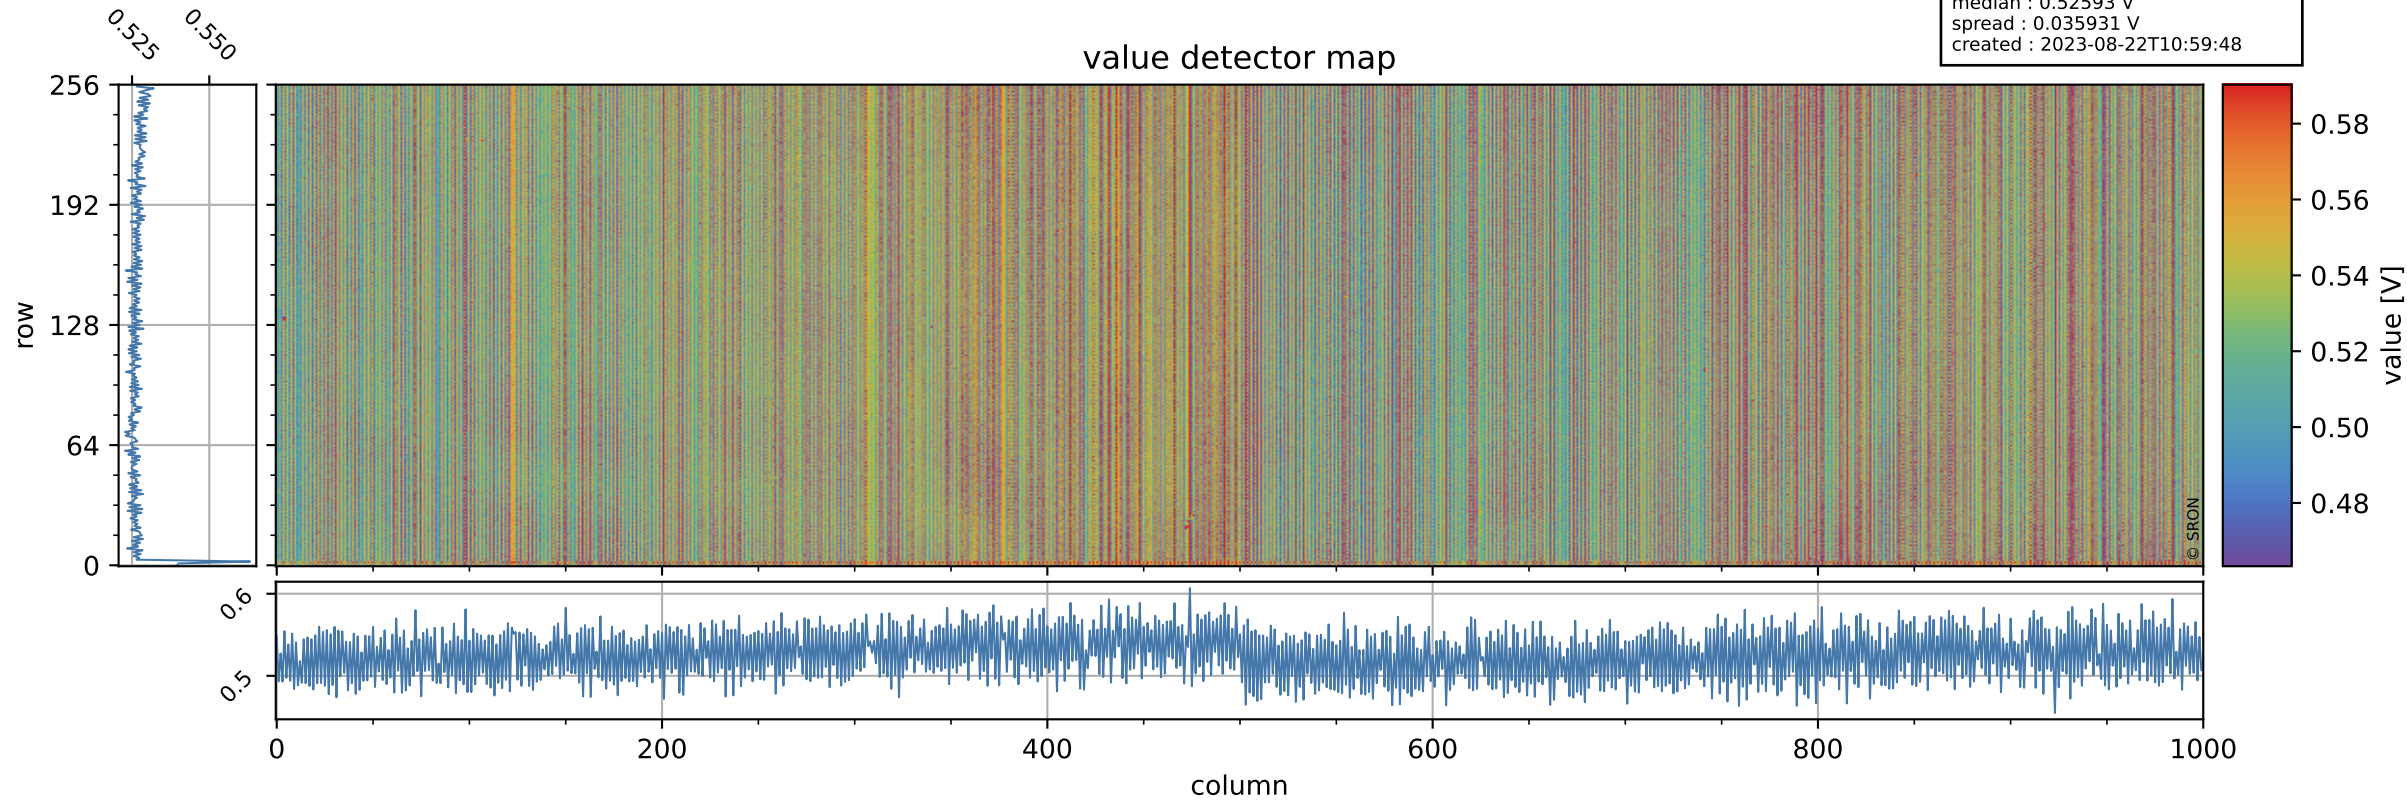

# Tropomi SWIR offset (beta nominal)

orbits : 18 in [3007, 3052]  
coverage : 2018-05-13 / 2018-05-16  
median : 0.52593 V  
spread : 0.035931 V  
created : 2023-08-22T10:59:48

## value detector map

# Tropomi SWIR offset (beta nominal)

orbits : 18 in [3007, 3052]  
coverage : 2018-05-13 / 2018-05-16  
median : 33.337  $\mu\text{V}$   
spread : 19.527  $\mu\text{V}$   
created : 2023-08-22T10:59:48

# Tropomi SWIR offset (beta nominal) ground-tracks of Sentinel-5P

orbits : 18 in [3007, 3052]  
coverage : 2018-05-13 / 2018-05-16  
created : 2023-08-22T10:59:49