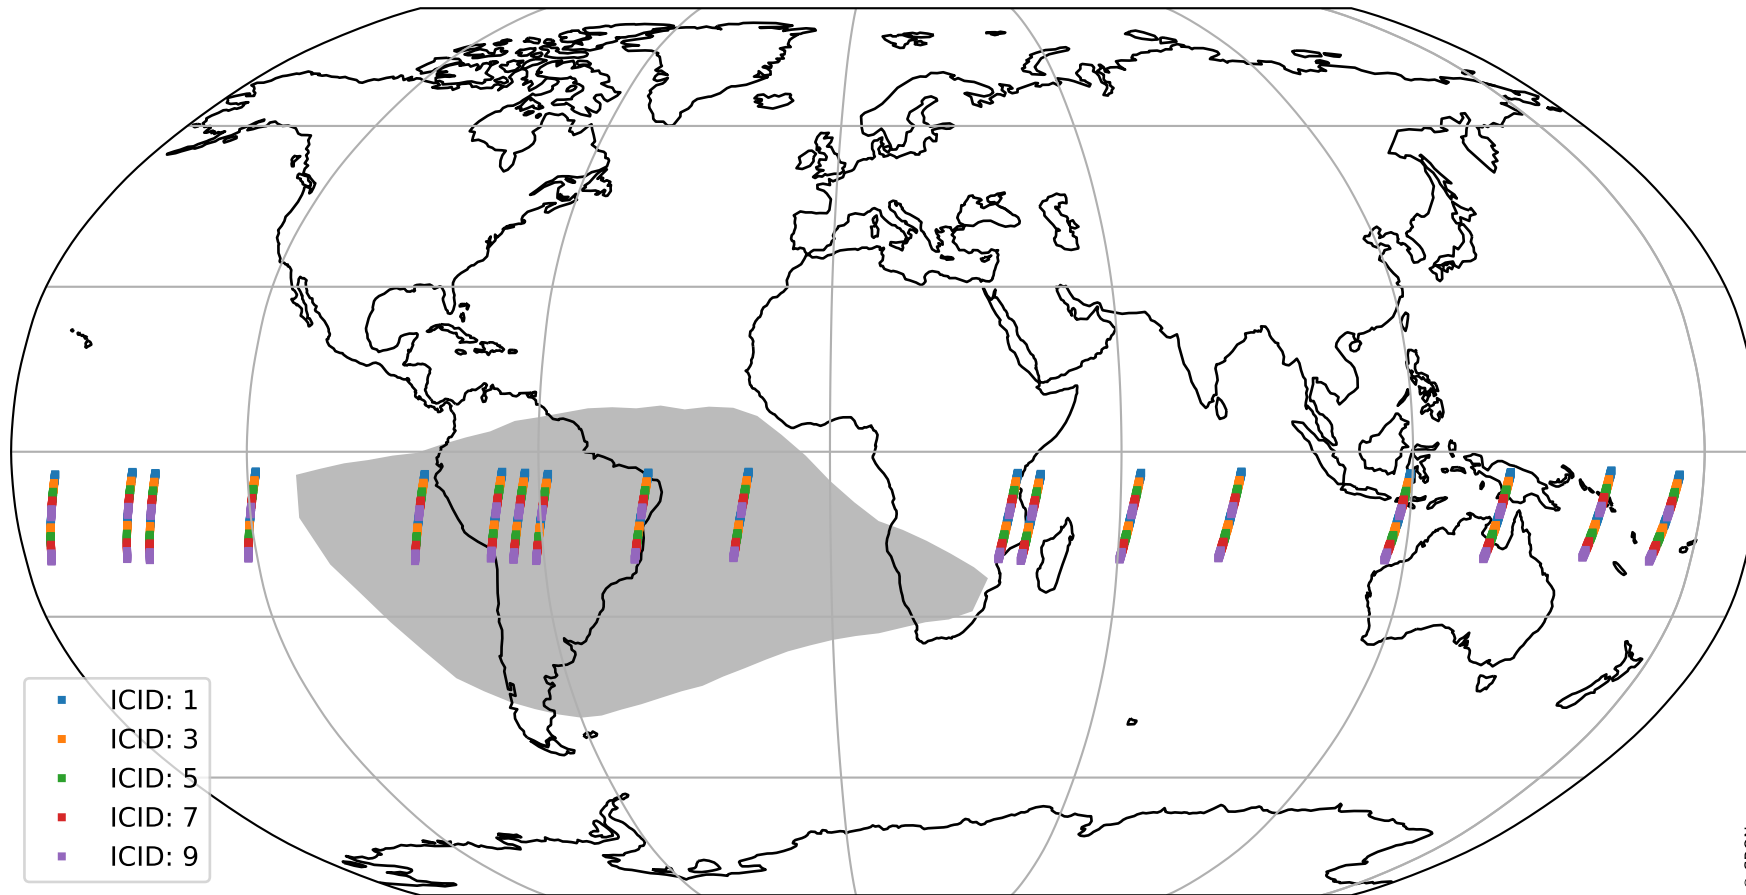

# Tropomi SWIR offset (beta nominal)

orbits : 18 in [3007, 3052]  
coverage : 2018-05-13 / 2018-05-16  
median : 33.337  $\mu\text{V}$   
spread : 19.527  $\mu\text{V}$   
created : 2023-08-22T10:59:48

# Tropomi SWIR offset (beta nominal)

orbits : 18 in [3007, 3052]  
coverage : 2018-05-13 / 2018-05-16  
median : -0.086014 mV  
spread : 0.33263 mV  
created : 2023-08-22T10:59:49

value compared with SWIR offset CKD

# Tropomi SWIR offset (beta nominal) ground-tracks of Sentinel-5P

orbits : 18 in [3007, 3052]  
coverage : 2018-05-13 / 2018-05-16  
created : 2023-08-22T10:59:49

# Tropomi SWIR offset (beta nominal)

orbits : [1867, 3052]  
coverage : 2018-02-20 / 2018-05-16  
created : 2023-08-22T10:59:49