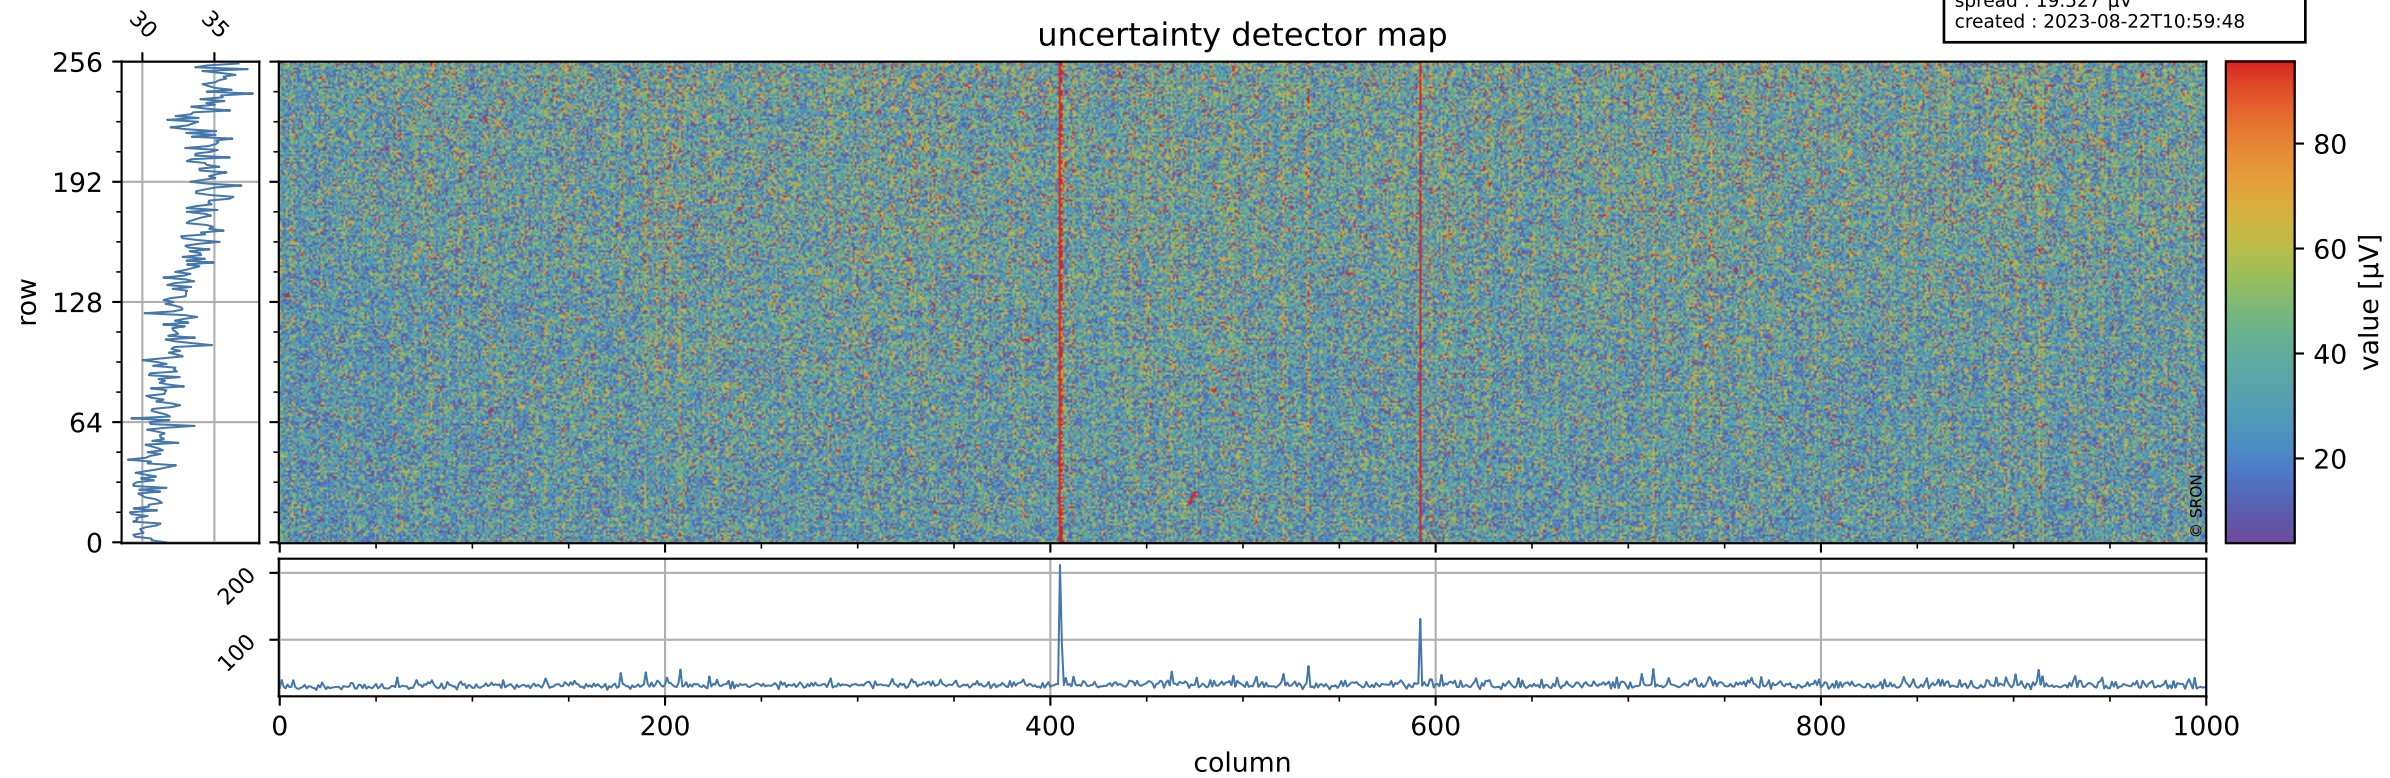

# Tropomi SWIR offset (beta nominal)

orbits : 18 in [3007, 3052]  
coverage : 2018-05-13 / 2018-05-16  
median : 0.52593 V  
spread : 0.035931 V  
created : 2023-08-22T10:59:48

## value detector map

# Tropomi SWIR offset (beta nominal)

orbits : 18 in [3007, 3052]  
coverage : 2018-05-13 / 2018-05-16  
median : 33.337  $\mu\text{V}$   
spread : 19.527  $\mu\text{V}$   
created : 2023-08-22T10:59:48

# Tropomi SWIR offset (beta nominal) ground-tracks of Sentinel-5P

orbits : 18 in [3007, 3052]  
coverage : 2018-05-13 / 2018-05-16  
created : 2023-08-22T10:59:49