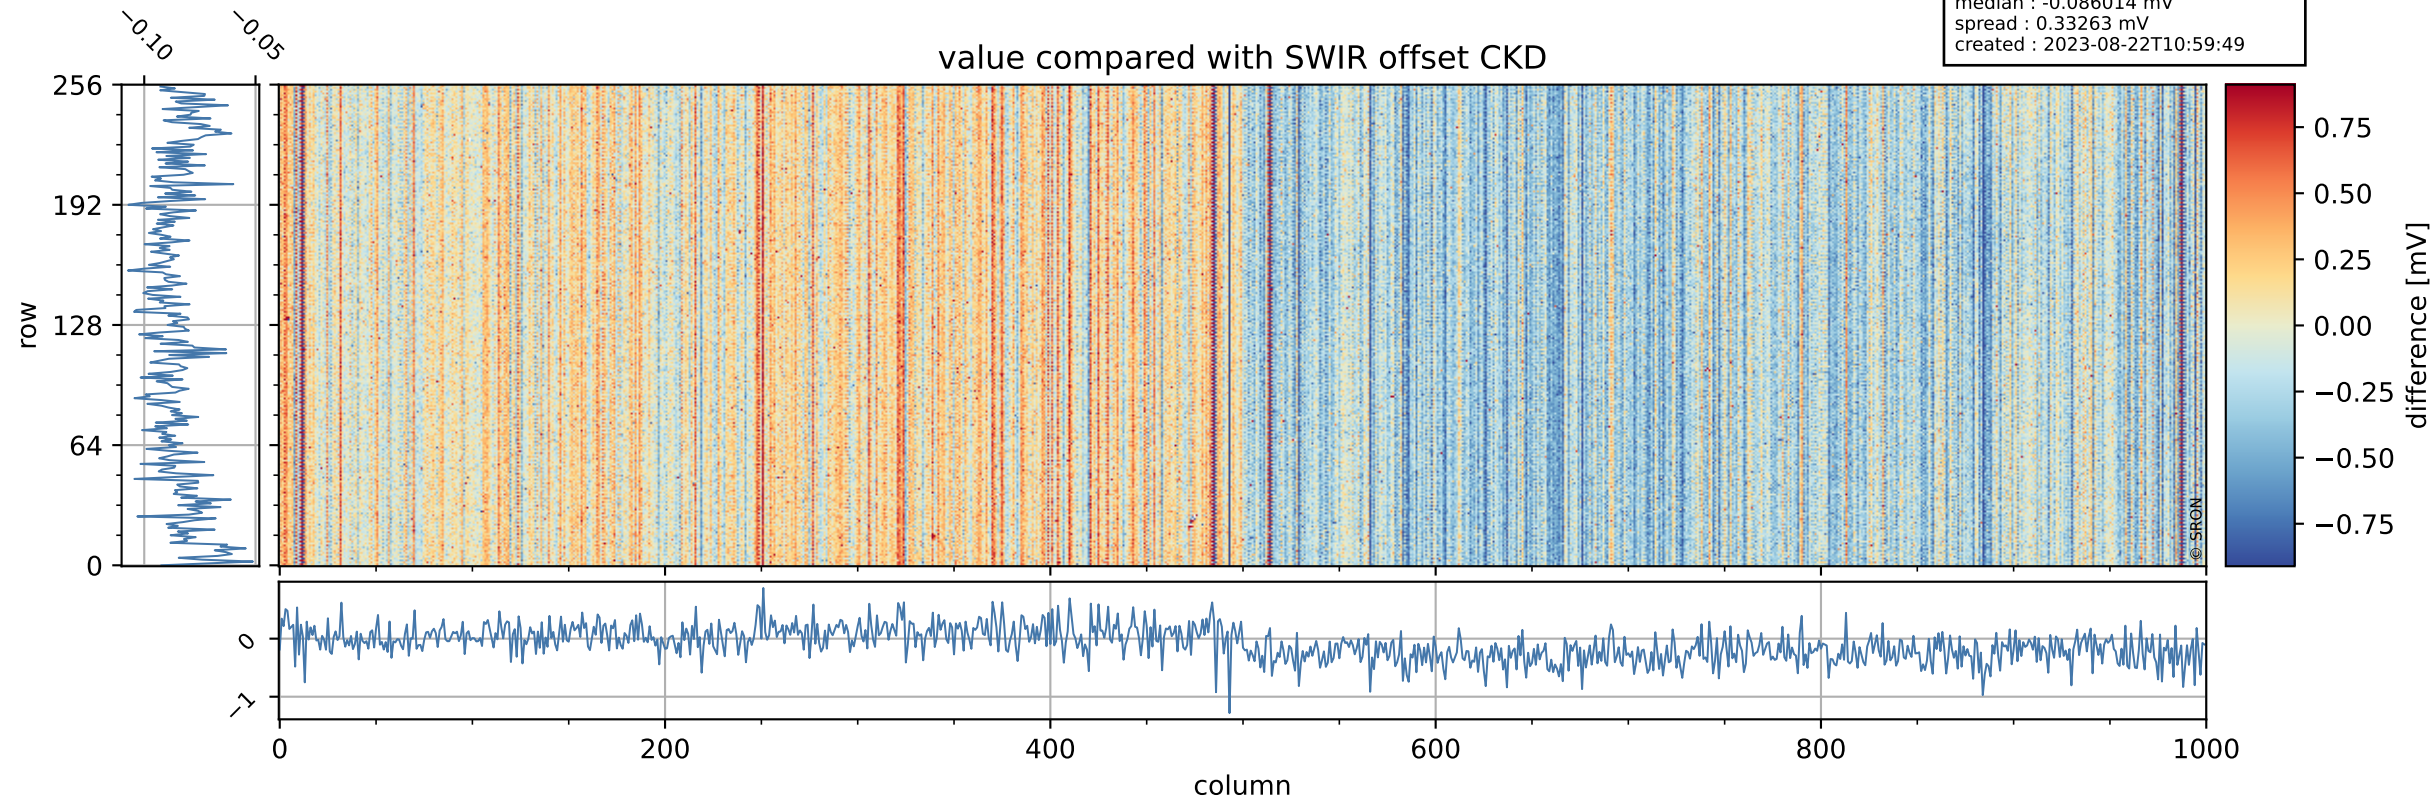

## value detector map

# Tropomi SWIR offset (beta nominal)

orbits : 18 in [3007, 3052]  
coverage : 2018-05-13 / 2018-05-16  
median : 33.337  $\mu\text{V}$   
spread : 19.527  $\mu\text{V}$   
created : 2023-08-22T10:59:48

# Tropomi SWIR offset (beta nominal)

orbits : 18 in [3007, 3052]  
coverage : 2018-05-13 / 2018-05-16  
median : -0.086014 mV  
spread : 0.33263 mV  
created : 2023-08-22T10:59:49

value compared with SWIR offset CKD

# Tropomi SWIR offset (beta nominal) ground-tracks of Sentinel-5P

orbits : 18 in [3007, 3052]  
coverage : 2018-05-13 / 2018-05-16  
created : 2023-08-22T10:59:49