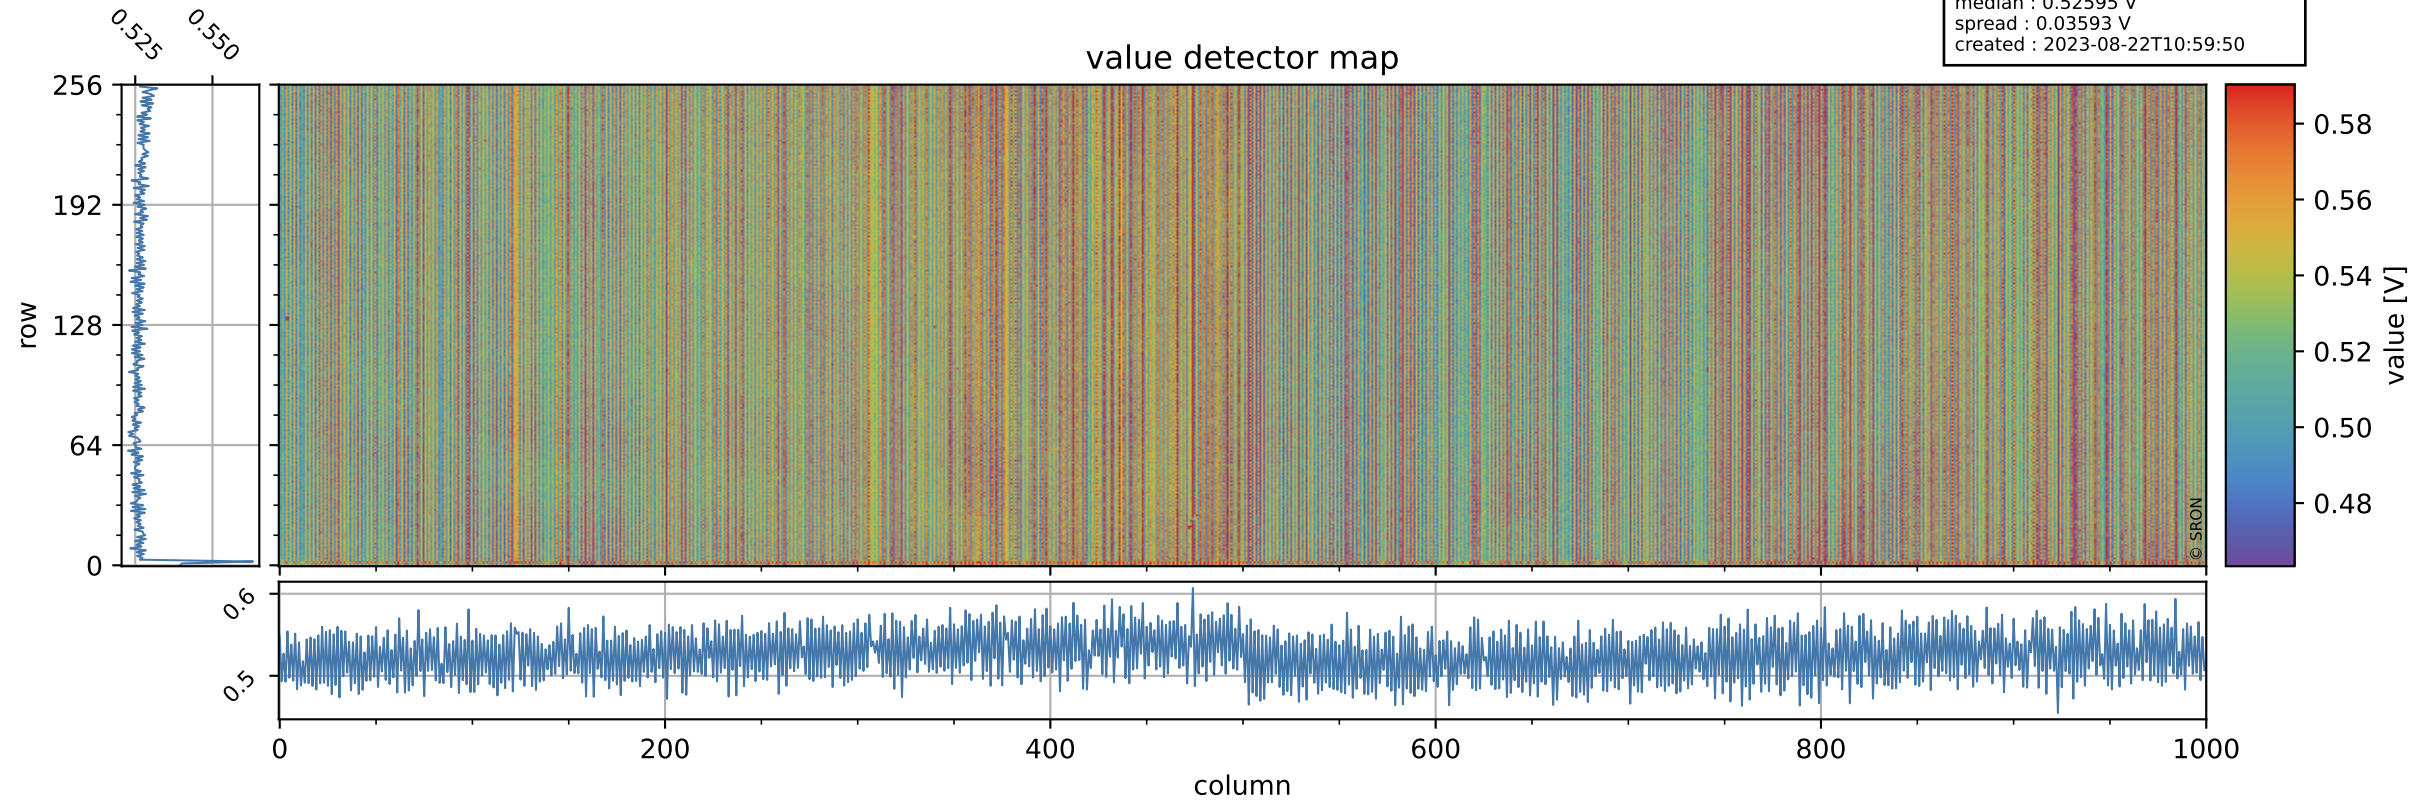

# Tropomi SWIR offset (beta nominal)

orbits : 20 in [3052, 3097]  
coverage : 2018-05-16 / 2018-05-19  
median : 0.52595 V  
spread : 0.03593 V  
created : 2023-08-22T10:59:50

## value detector map

# Tropomi SWIR offset (beta nominal)

orbits : 20 in [3052, 3097]  
coverage : 2018-05-16 / 2018-05-19  
median : 34.046  $\mu\text{V}$   
spread : 20.016  $\mu\text{V}$   
created : 2023-08-22T10:59:50

# Tropomi SWIR offset (beta nominal) ground-tracks of Sentinel-5P

orbits : 20 in [3052, 3097]  
coverage : 2018-05-16 / 2018-05-19  
created : 2023-08-22T10:59:51