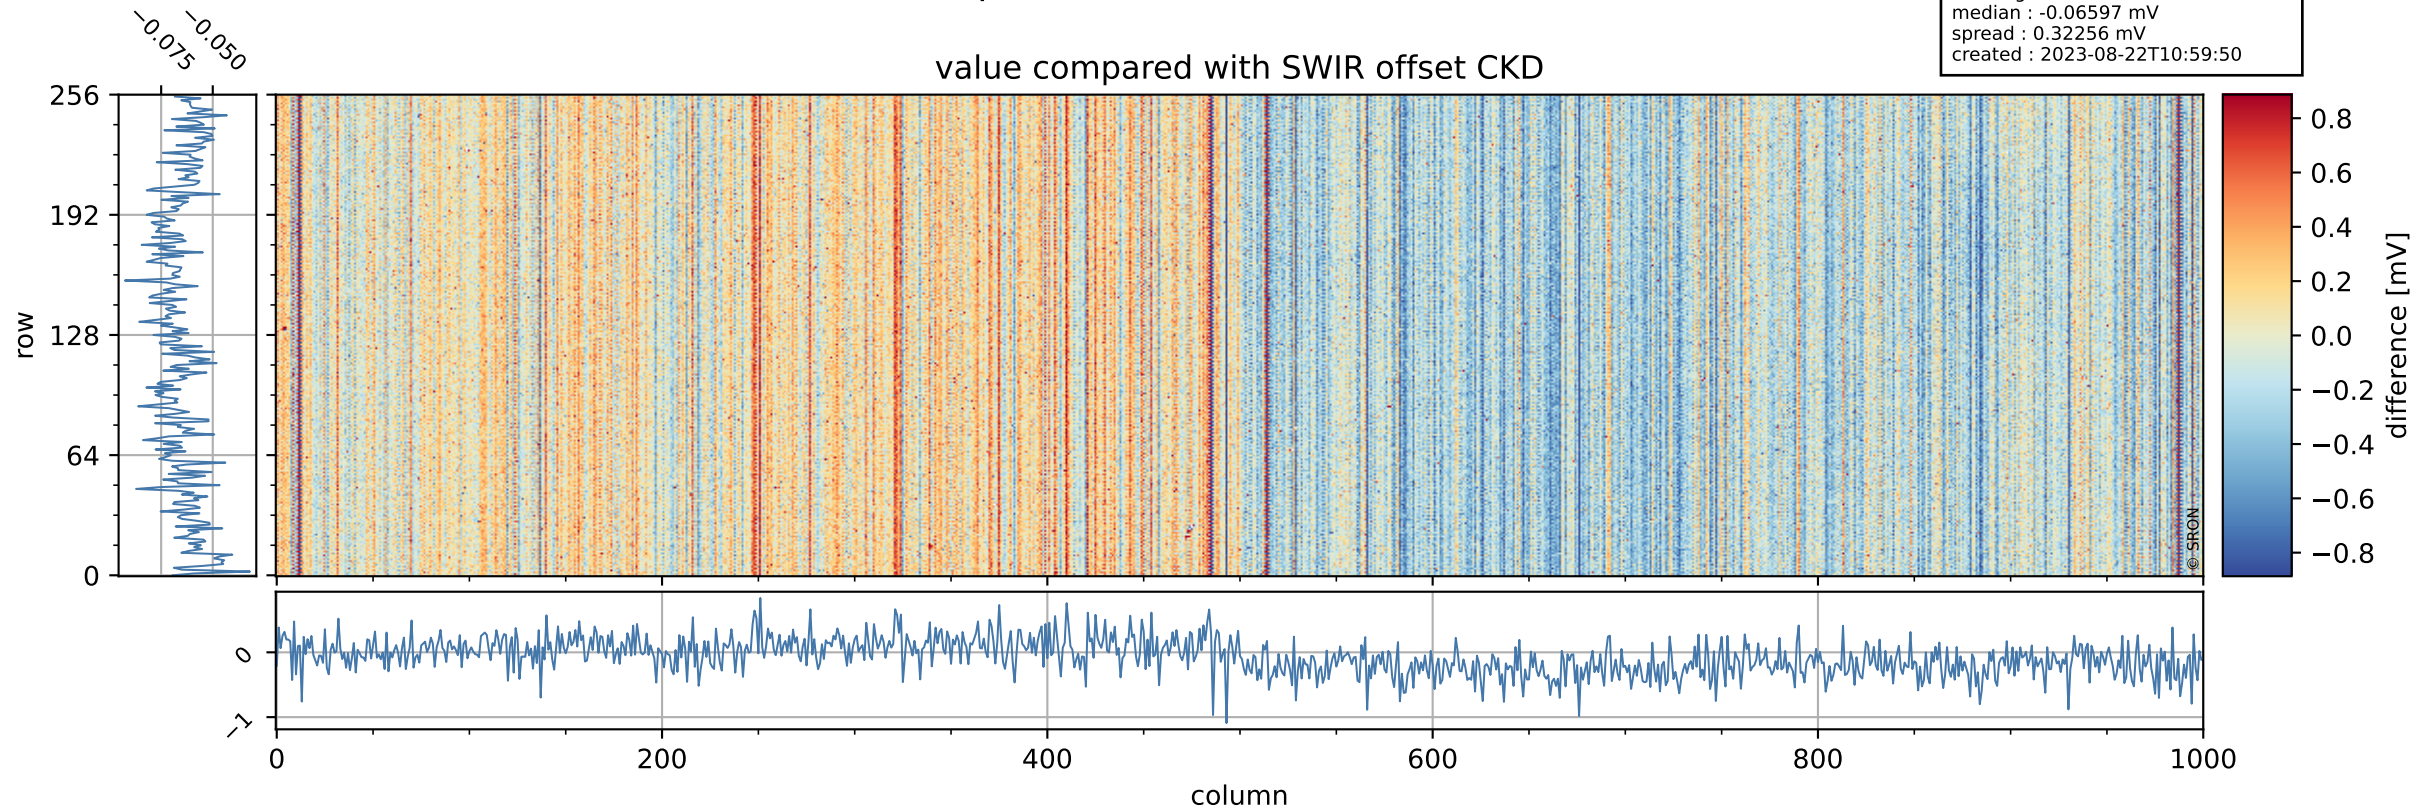

## value detector map

# Tropomi SWIR offset (beta nominal)

orbits : 20 in [3052, 3097]  
coverage : 2018-05-16 / 2018-05-19  
median : 34.046  $\mu\text{V}$   
spread : 20.016  $\mu\text{V}$   
created : 2023-08-22T10:59:50

# Tropomi SWIR offset (beta nominal)

orbits : 20 in [3052, 3097]  
coverage : 2018-05-16 / 2018-05-19  
median : -0.06597 mV  
spread : 0.32256 mV  
created : 2023-08-22T10:59:50

value compared with SWIR offset CKD

# Tropomi SWIR offset (beta nominal) ground-tracks of Sentinel-5P

orbits : 20 in [3052, 3097]  
coverage : 2018-05-16 / 2018-05-19  
created : 2023-08-22T10:59:51