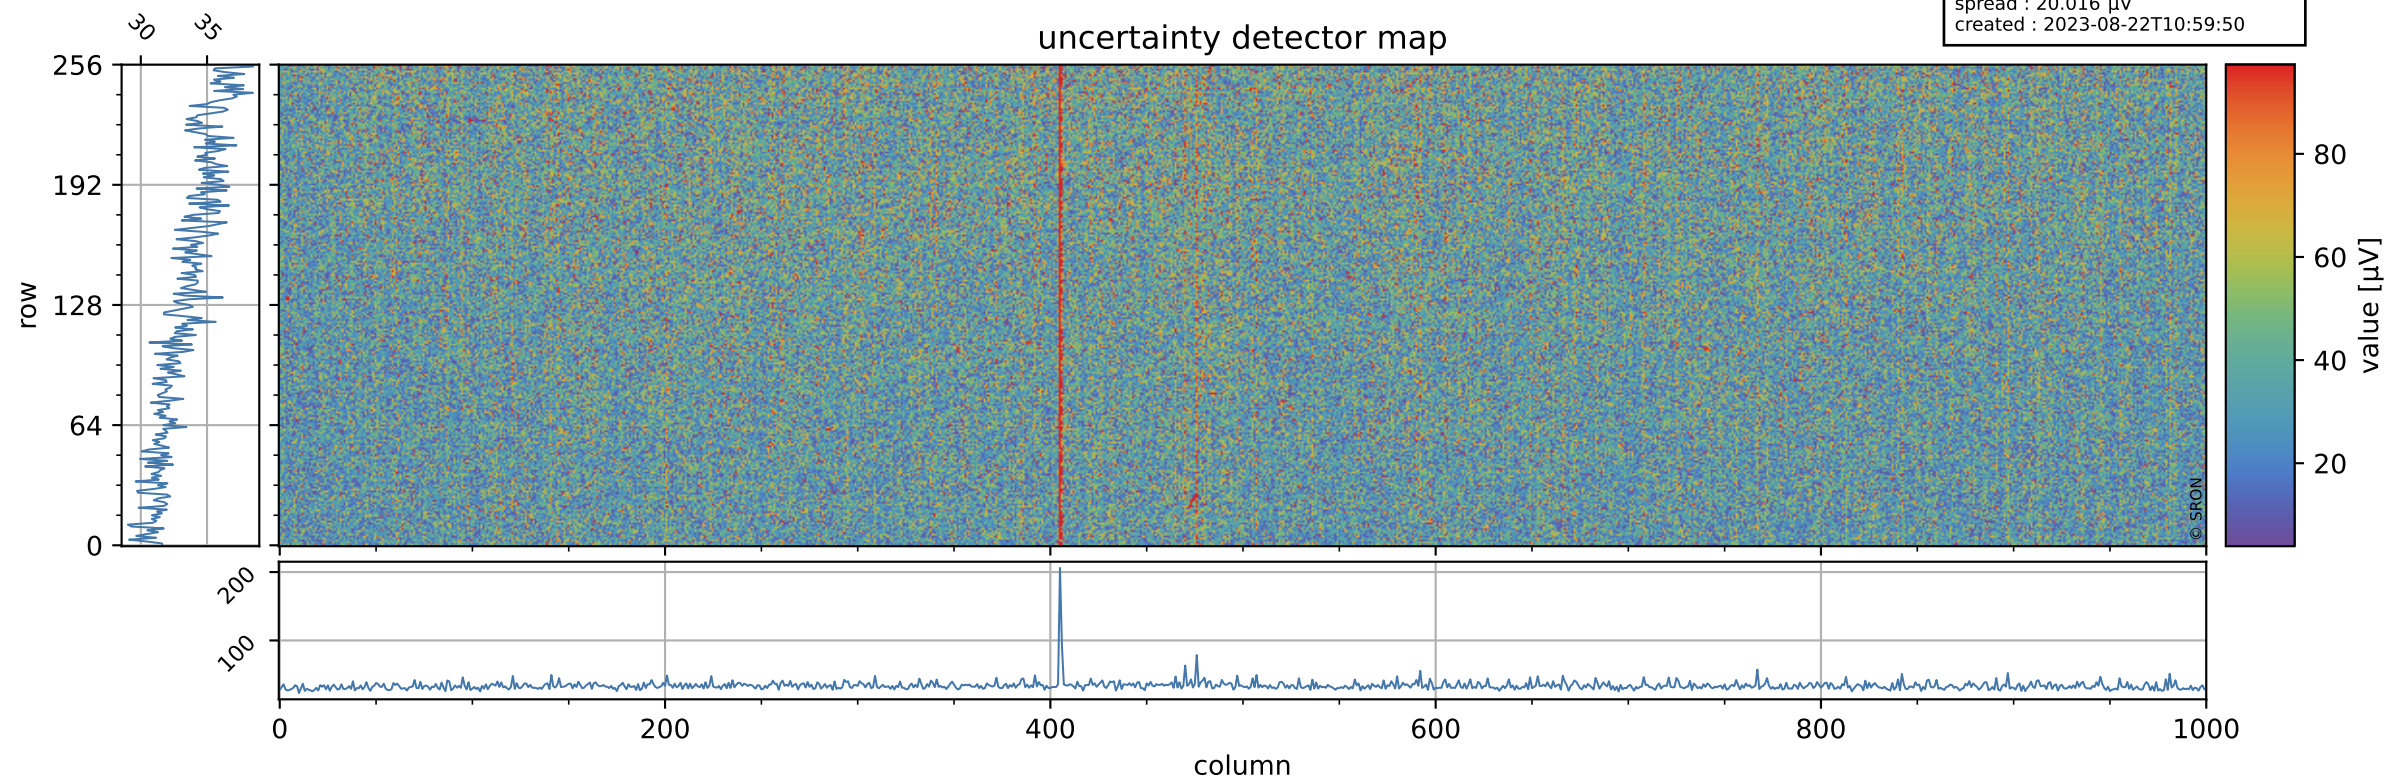

# Tropomi SWIR offset (beta nominal)

orbits : 20 in [3052, 3097]  
coverage : 2018-05-16 / 2018-05-19  
median : 0.52595 V  
spread : 0.03593 V  
created : 2023-08-22T10:59:50

## value detector map

# Tropomi SWIR offset (beta nominal)

orbits : 20 in [3052, 3097]  
coverage : 2018-05-16 / 2018-05-19  
median : 34.046  $\mu\text{V}$   
spread : 20.016  $\mu\text{V}$   
created : 2023-08-22T10:59:50

# Tropomi SWIR offset (beta nominal) ground-tracks of Sentinel-5P

orbits : 20 in [3052, 3097]  
coverage : 2018-05-16 / 2018-05-19  
created : 2023-08-22T10:59:51