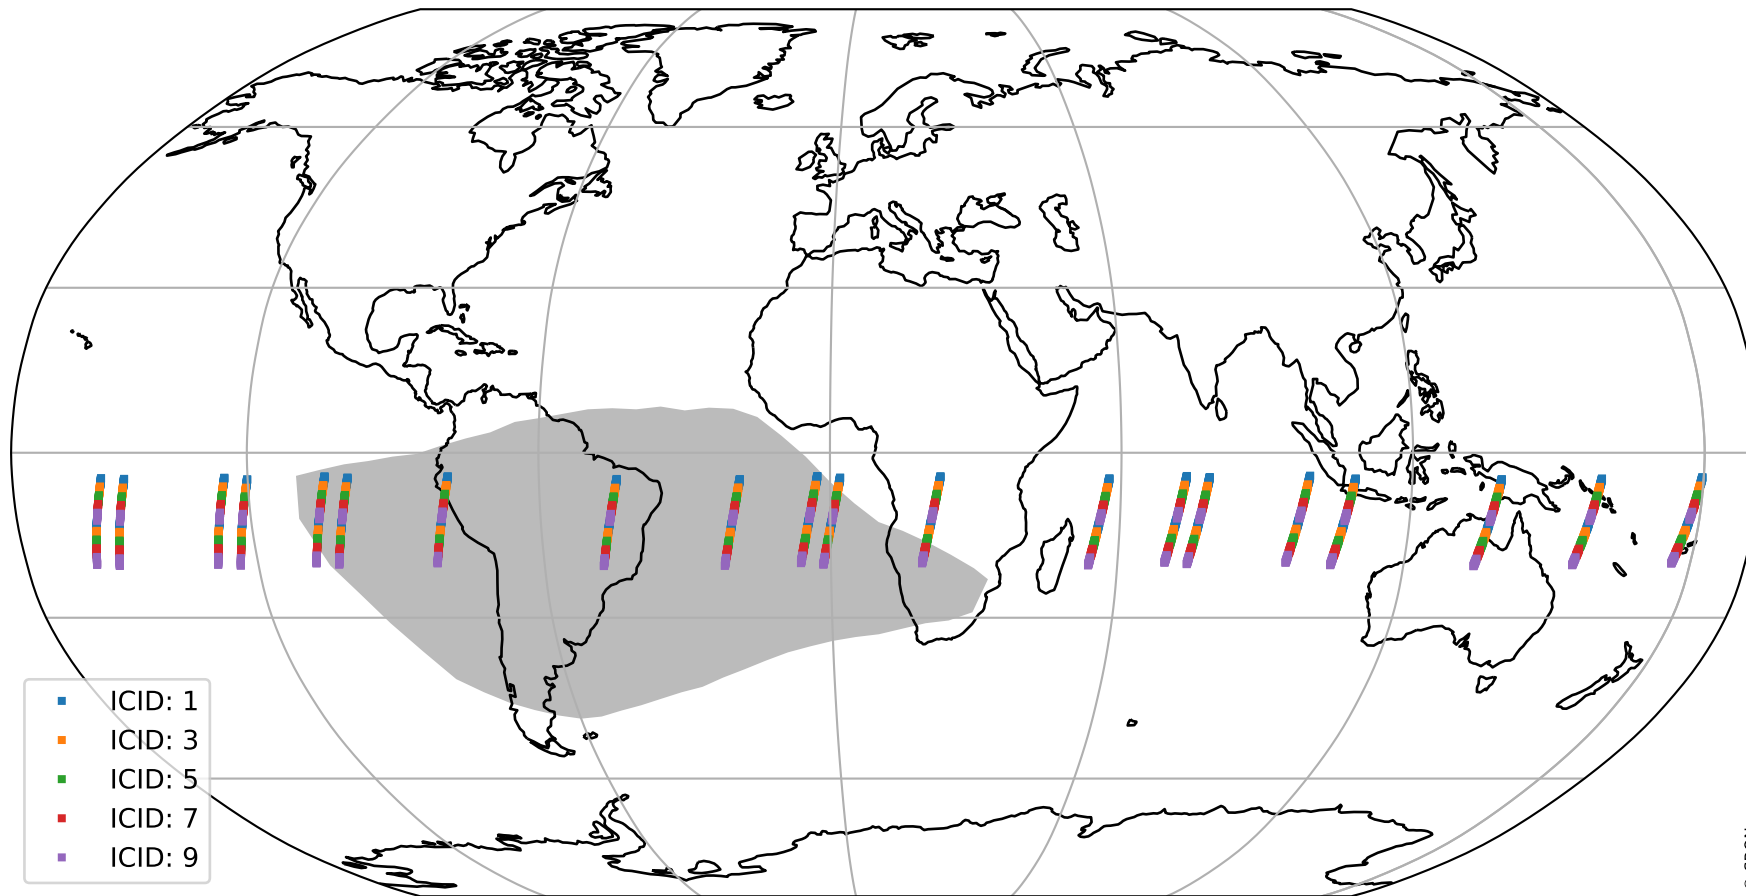

# Tropomi SWIR offset (beta nominal)

orbits : 20 in [3052, 3097]  
coverage : 2018-05-16 / 2018-05-19  
median : 34.046  $\mu\text{V}$   
spread : 20.016  $\mu\text{V}$   
created : 2023-08-22T10:59:50

# Tropomi SWIR offset (beta nominal)

orbits : 20 in [3052, 3097]  
coverage : 2018-05-16 / 2018-05-19  
median : -0.06597 mV  
spread : 0.32256 mV  
created : 2023-08-22T10:59:50

value compared with SWIR offset CKD

# Tropomi SWIR offset (beta nominal) ground-tracks of Sentinel-5P

orbits : 20 in [3052, 3097]  
coverage : 2018-05-16 / 2018-05-19  
created : 2023-08-22T10:59:51

# Tropomi SWIR offset (beta nominal)

orbits : [1867, 3097]  
coverage : 2018-02-20 / 2018-05-19  
created : 2023-08-22T10:59:51