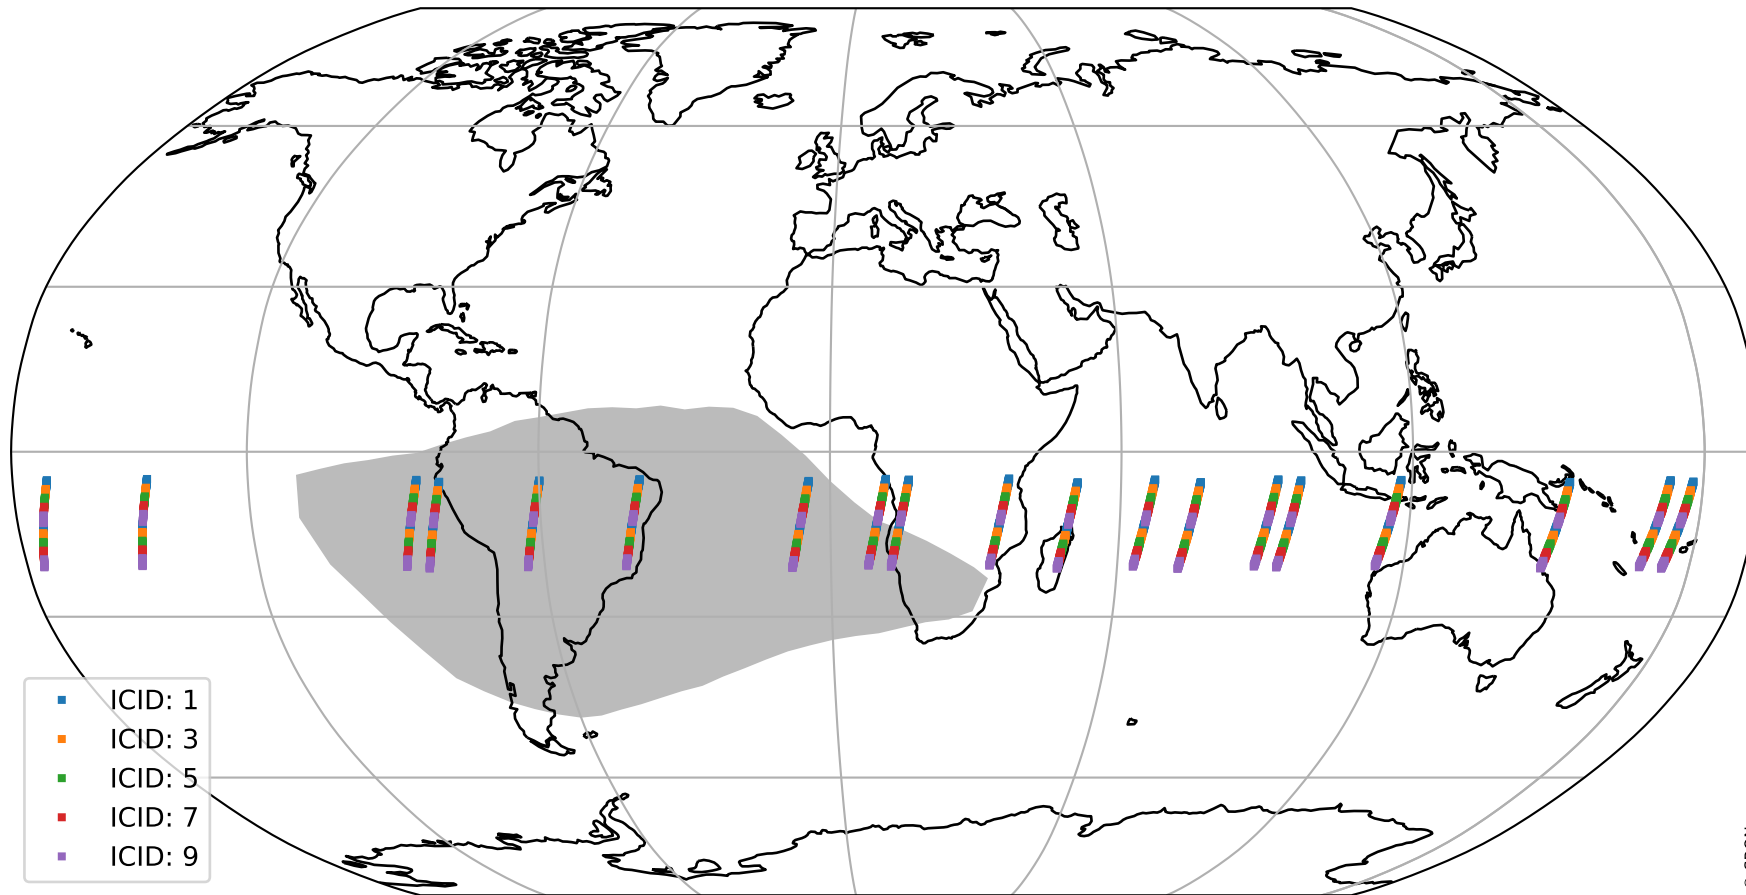

Tropomi SWIR offset (beta nominal)

orbits : 19 in [3097, 3142]
coverage : 2018-05-19 / 2018-05-22
median : 0.52594 V
spread : 0.035931 V
created : 2023-08-22T10:59:51

value detector map

Tropomi SWIR offset (beta nominal)

orbits : 19 in [3097, 3142]
coverage : 2018-05-19 / 2018-05-22
median : 33.825 μV
spread : 19.899 μV
created : 2023-08-22T10:59:52

Tropomi SWIR offset (beta nominal)

orbits : 19 in [3097, 3142]
coverage : 2018-05-19 / 2018-05-22
median : -0.074333 mV
spread : 0.31758 mV
created : 2023-08-22T10:59:52

value compared with SWIR offset CKD

Tropomi SWIR offset (beta nominal) ground-tracks of Sentinel-5P

orbits : 19 in [3097, 3142]
coverage : 2018-05-19 / 2018-05-22
created : 2023-08-22T10:59:52

Tropomi SWIR offset (beta nominal)

orbits : [1867, 3142]
coverage : 2018-02-20 / 2018-05-22
created : 2023-08-22T10:59:53

trend of detector median & temperatures