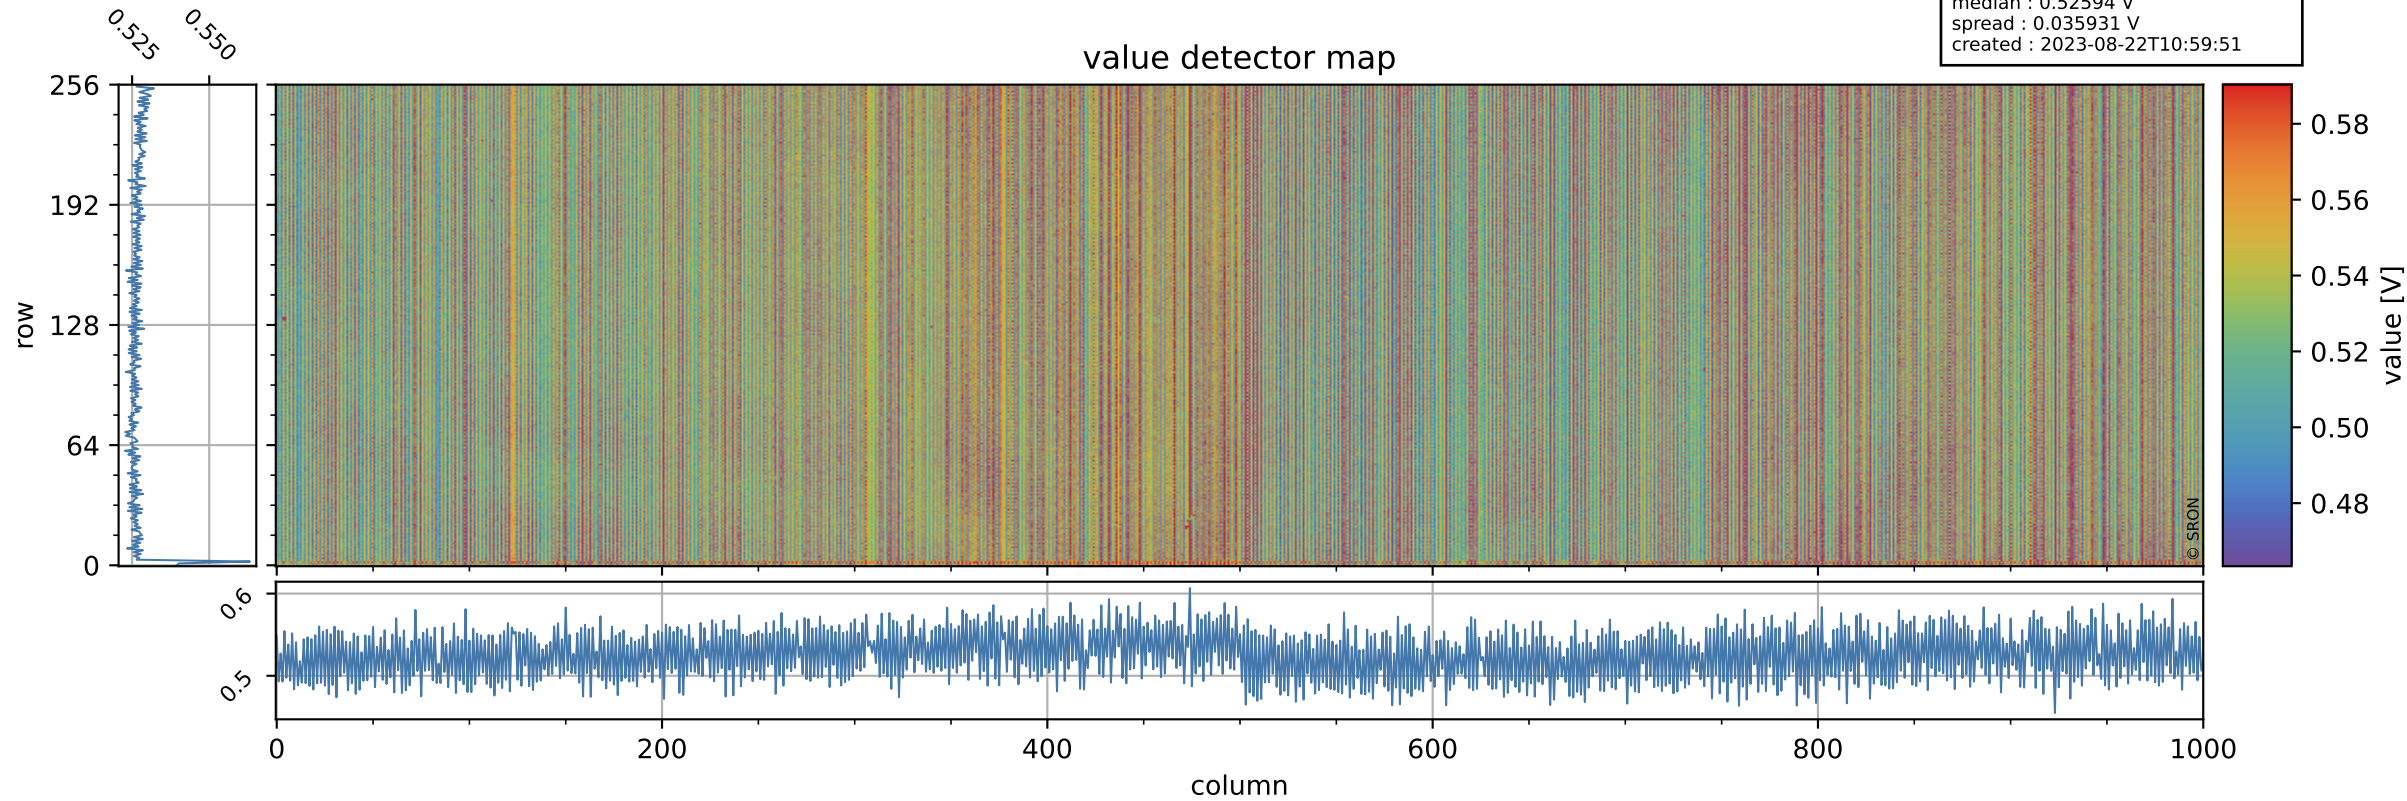

Tropomi SWIR offset (beta nominal)

orbits : 19 in [3097, 3142]
coverage : 2018-05-19 / 2018-05-22
median : 0.52594 V
spread : 0.035931 V
created : 2023-08-22T10:59:51

value detector map

Tropomi SWIR offset (beta nominal)

orbits : 19 in [3097, 3142]
coverage : 2018-05-19 / 2018-05-22
median : 33.825 μV
spread : 19.899 μV
created : 2023-08-22T10:59:52

Tropomi SWIR offset (beta nominal)

orbits : 19 in [3097, 3142]
coverage : 2018-05-19 / 2018-05-22
median : -0.074333 mV
spread : 0.31758 mV
created : 2023-08-22T10:59:52

value compared with SWIR offset CKD

Tropomi SWIR offset (beta nominal) ground-tracks of Sentinel-5P

orbits : 19 in [3097, 3142]
coverage : 2018-05-19 / 2018-05-22
created : 2023-08-22T10:59:52

Tropomi SWIR offset (beta nominal)

orbits : [1867, 3142]
coverage : 2018-02-20 / 2018-05-22
created : 2023-08-22T10:59:53

trend of detector median & temperatures