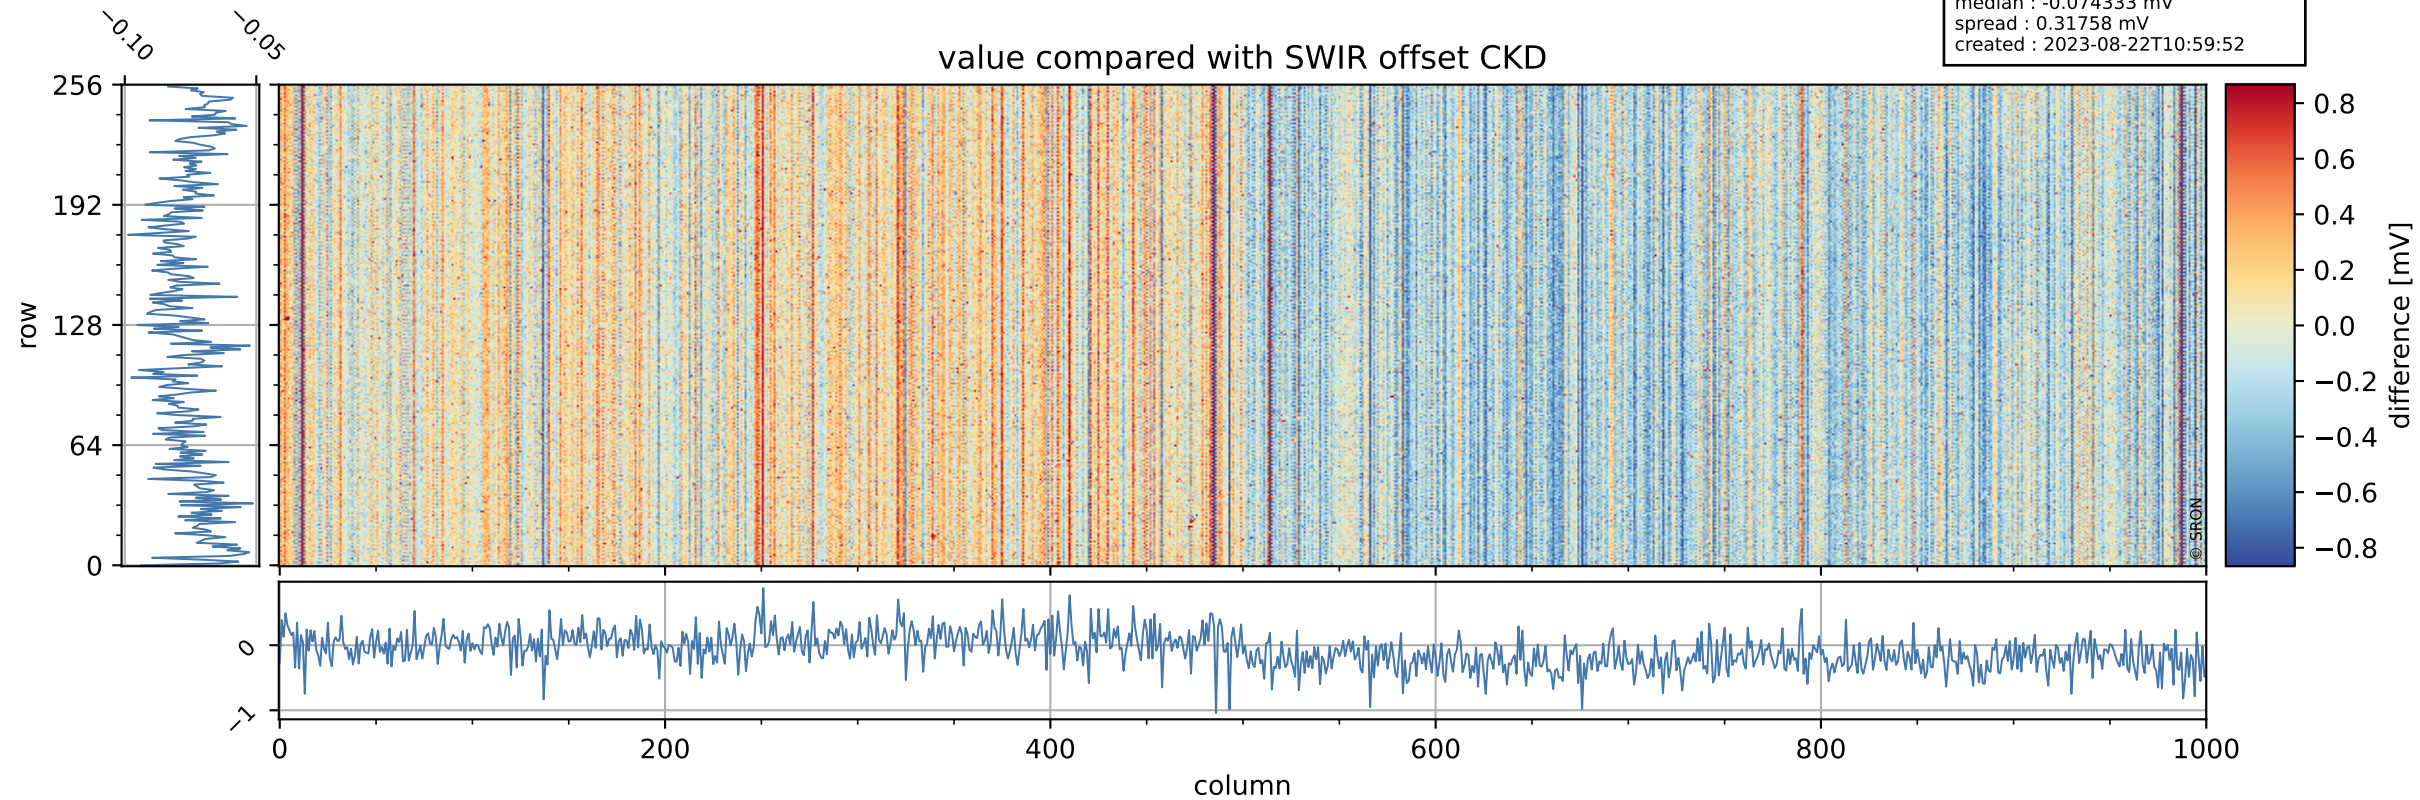

Tropomi SWIR offset (beta nominal)

orbits : 19 in [3097, 3142]
coverage : 2018-05-19 / 2018-05-22
median : 0.52594 V
spread : 0.035931 V
created : 2023-08-22T10:59:51

value detector map

Tropomi SWIR offset (beta nominal)

orbits : 19 in [3097, 3142]
coverage : 2018-05-19 / 2018-05-22
median : 33.825 μV
spread : 19.899 μV
created : 2023-08-22T10:59:52

Tropomi SWIR offset (beta nominal)

orbits : 19 in [3097, 3142]
coverage : 2018-05-19 / 2018-05-22
median : -0.074333 mV
spread : 0.31758 mV
created : 2023-08-22T10:59:52

value compared with SWIR offset CKD

Tropomi SWIR offset (beta nominal) ground-tracks of Sentinel-5P

orbits : 19 in [3097, 3142]
coverage : 2018-05-19 / 2018-05-22
created : 2023-08-22T10:59:52

Tropomi SWIR offset (beta nominal)

orbits : [1867, 3142]
coverage : 2018-02-20 / 2018-05-22
created : 2023-08-22T10:59:53

trend of detector median & temperatures