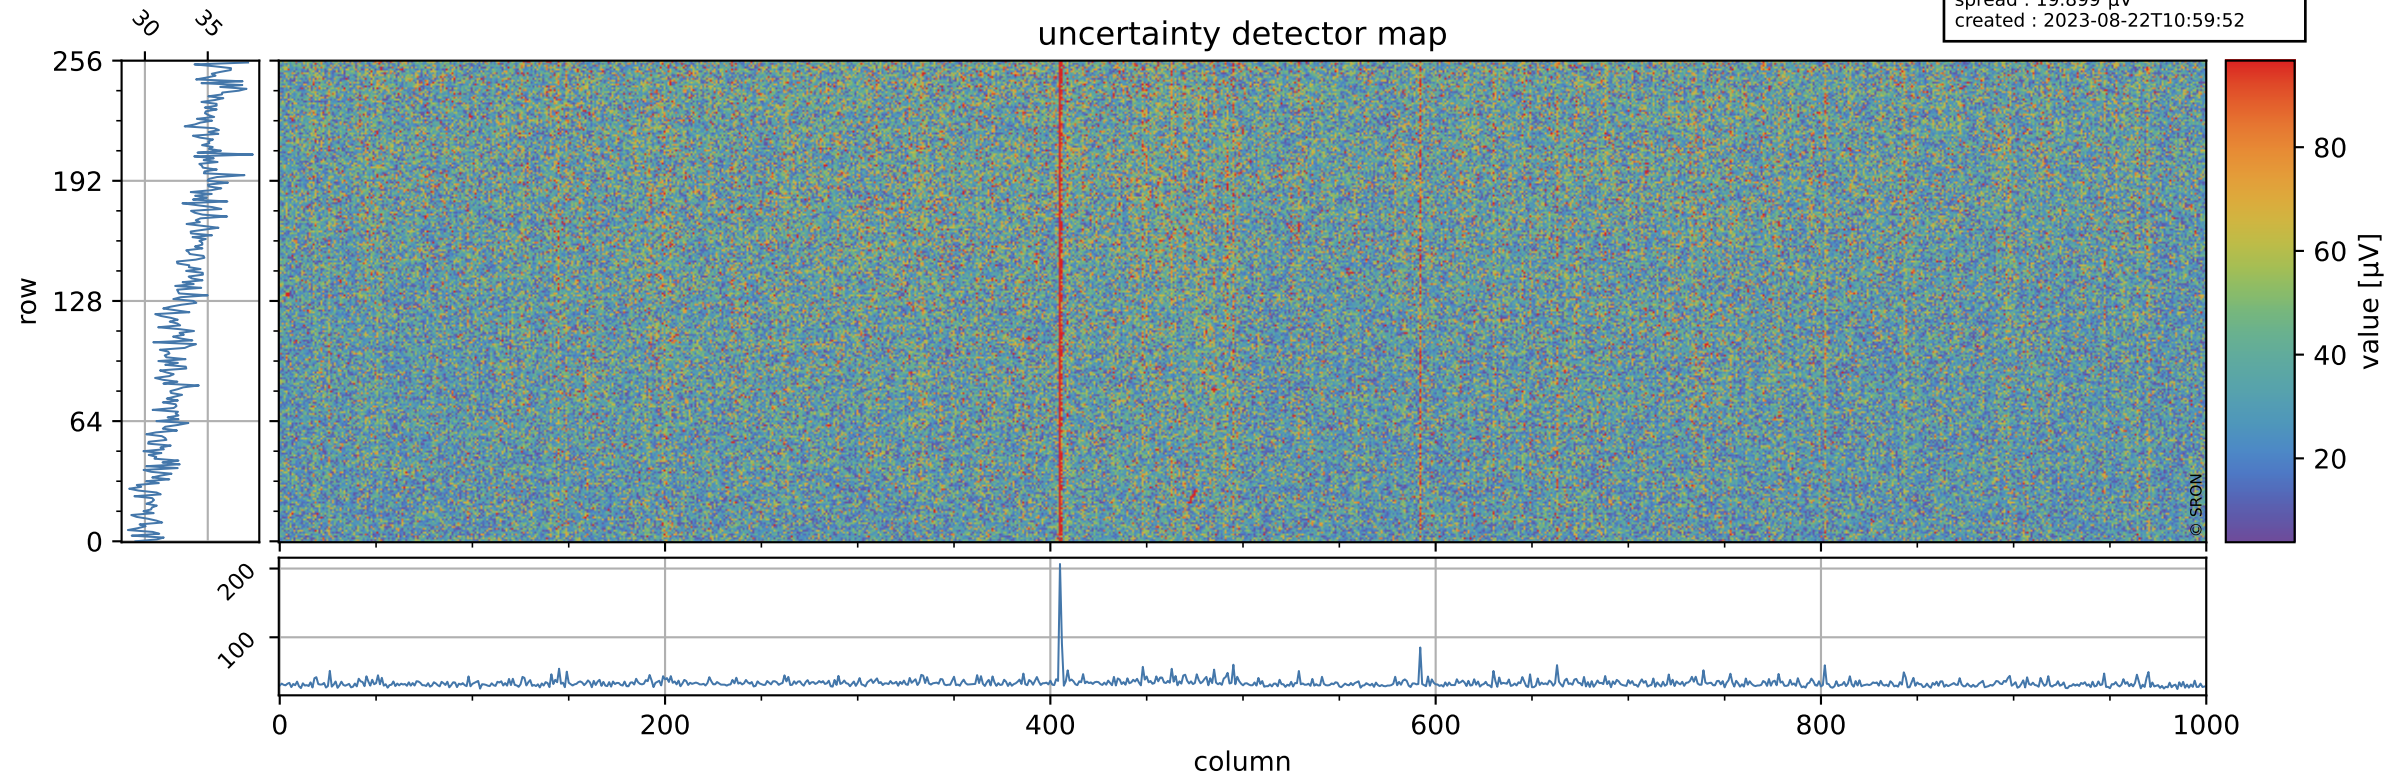

Tropomi SWIR offset (beta nominal)

orbits : 19 in [3097, 3142]
coverage : 2018-05-19 / 2018-05-22
median : 0.52594 V
spread : 0.035931 V
created : 2023-08-22T10:59:51

value detector map

Tropomi SWIR offset (beta nominal)

orbits : 19 in [3097, 3142]
coverage : 2018-05-19 / 2018-05-22
median : 33.825 μV
spread : 19.899 μV
created : 2023-08-22T10:59:52

Tropomi SWIR offset (beta nominal)

orbits : 19 in [3097, 3142]
coverage : 2018-05-19 / 2018-05-22
median : -0.074333 mV
spread : 0.31758 mV
created : 2023-08-22T10:59:52

value compared with SWIR offset CKD

Tropomi SWIR offset (beta nominal) ground-tracks of Sentinel-5P

orbits : 19 in [3097, 3142]
coverage : 2018-05-19 / 2018-05-22
created : 2023-08-22T10:59:52

Tropomi SWIR offset (beta nominal)

orbits : [1867, 3142]
coverage : 2018-02-20 / 2018-05-22
created : 2023-08-22T10:59:53

trend of detector median & temperatures