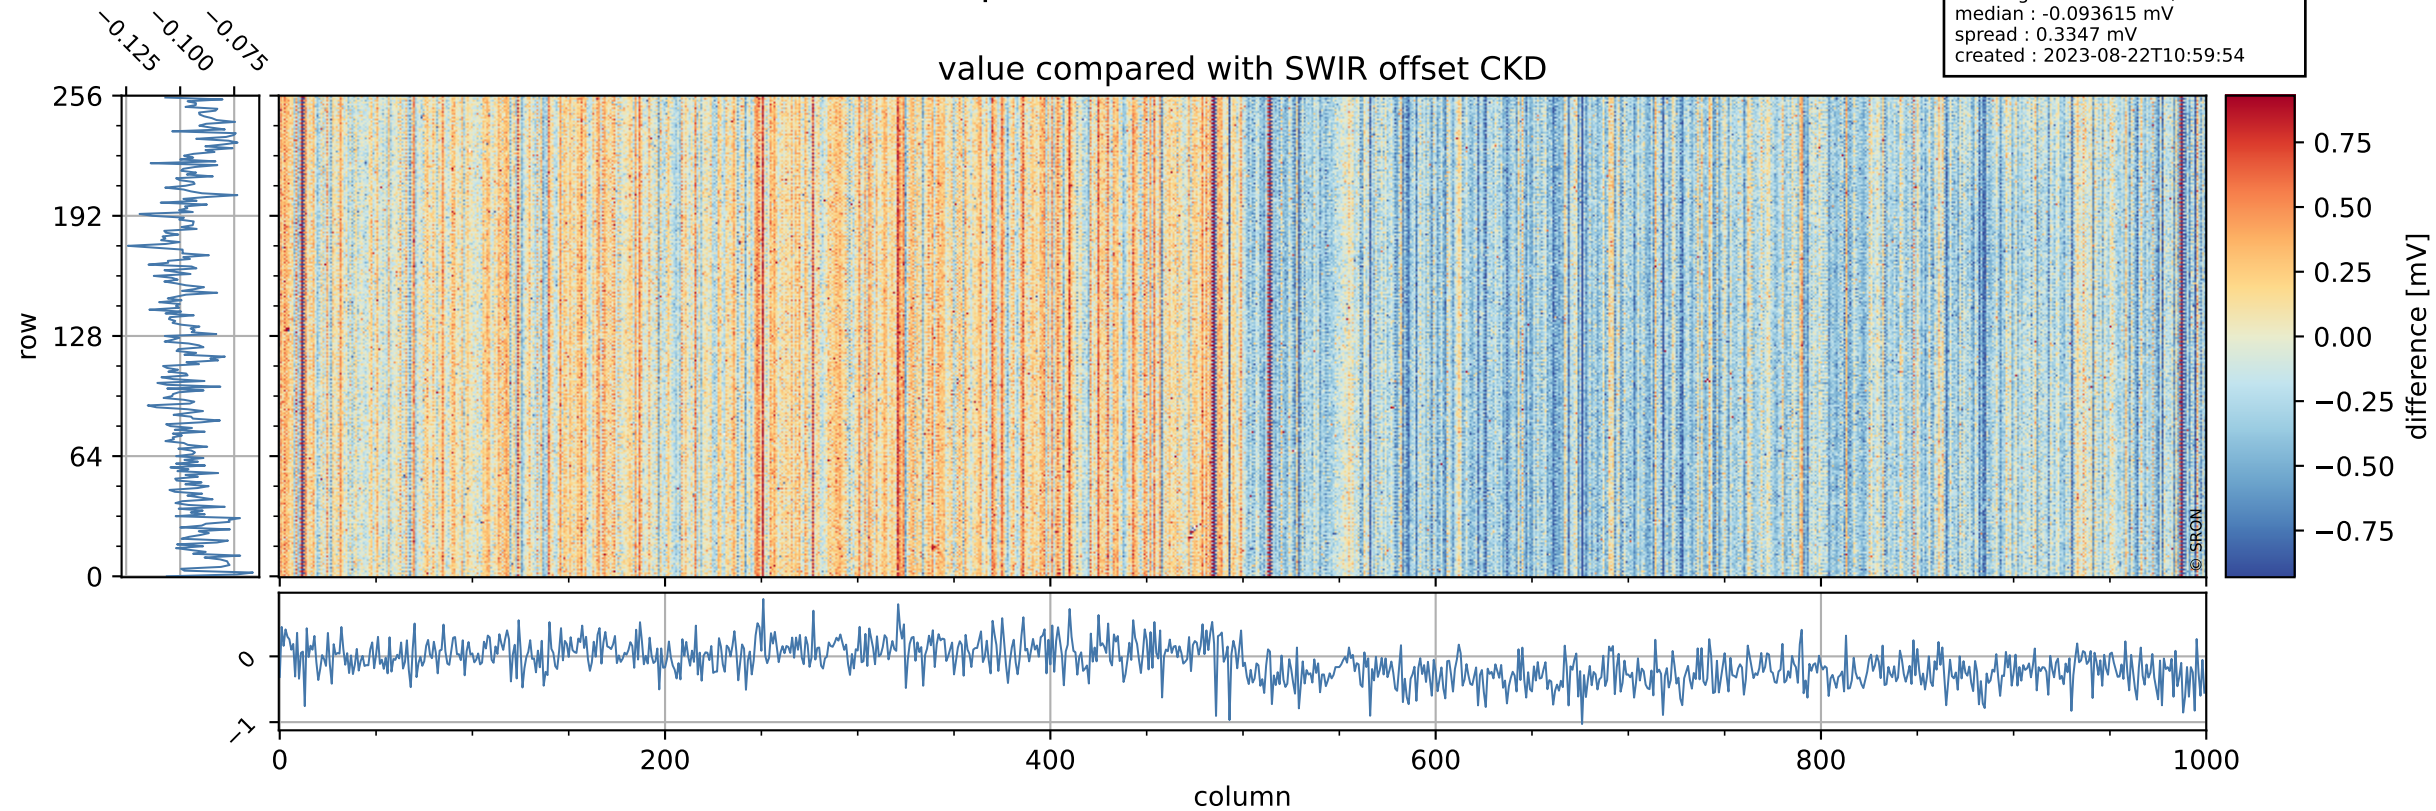

Tropomi SWIR offset (beta nominal)

orbits : 16 in [3142, 3187]
coverage : 2018-05-23 / 2018-05-26
median : 0.52592 V
spread : 0.035931 V
created : 2023-08-22T10:59:53

value detector map

Tropomi SWIR offset (beta nominal)

orbits : 16 in [3142, 3187]
coverage : 2018-05-23 / 2018-05-26
median : 0.036975 mV
spread : 0.021303 mV
created : 2023-08-22T10:59:53

Tropomi SWIR offset (beta nominal)

orbits : 16 in [3142, 3187]
coverage : 2018-05-23 / 2018-05-26
median : -0.093615 mV
spread : 0.3347 mV
created : 2023-08-22T10:59:54

value compared with SWIR offset CKD

Tropomi SWIR offset (beta nominal) ground-tracks of Sentinel-5P

orbits : 16 in [3142, 3187]
coverage : 2018-05-23 / 2018-05-26
created : 2023-08-22T10:59:54

Tropomi SWIR offset (beta nominal)

orbits : [1867, 3187]
coverage : 2018-02-20 / 2018-05-26
created : 2023-08-22T10:59:54

trend of detector median & temperatures