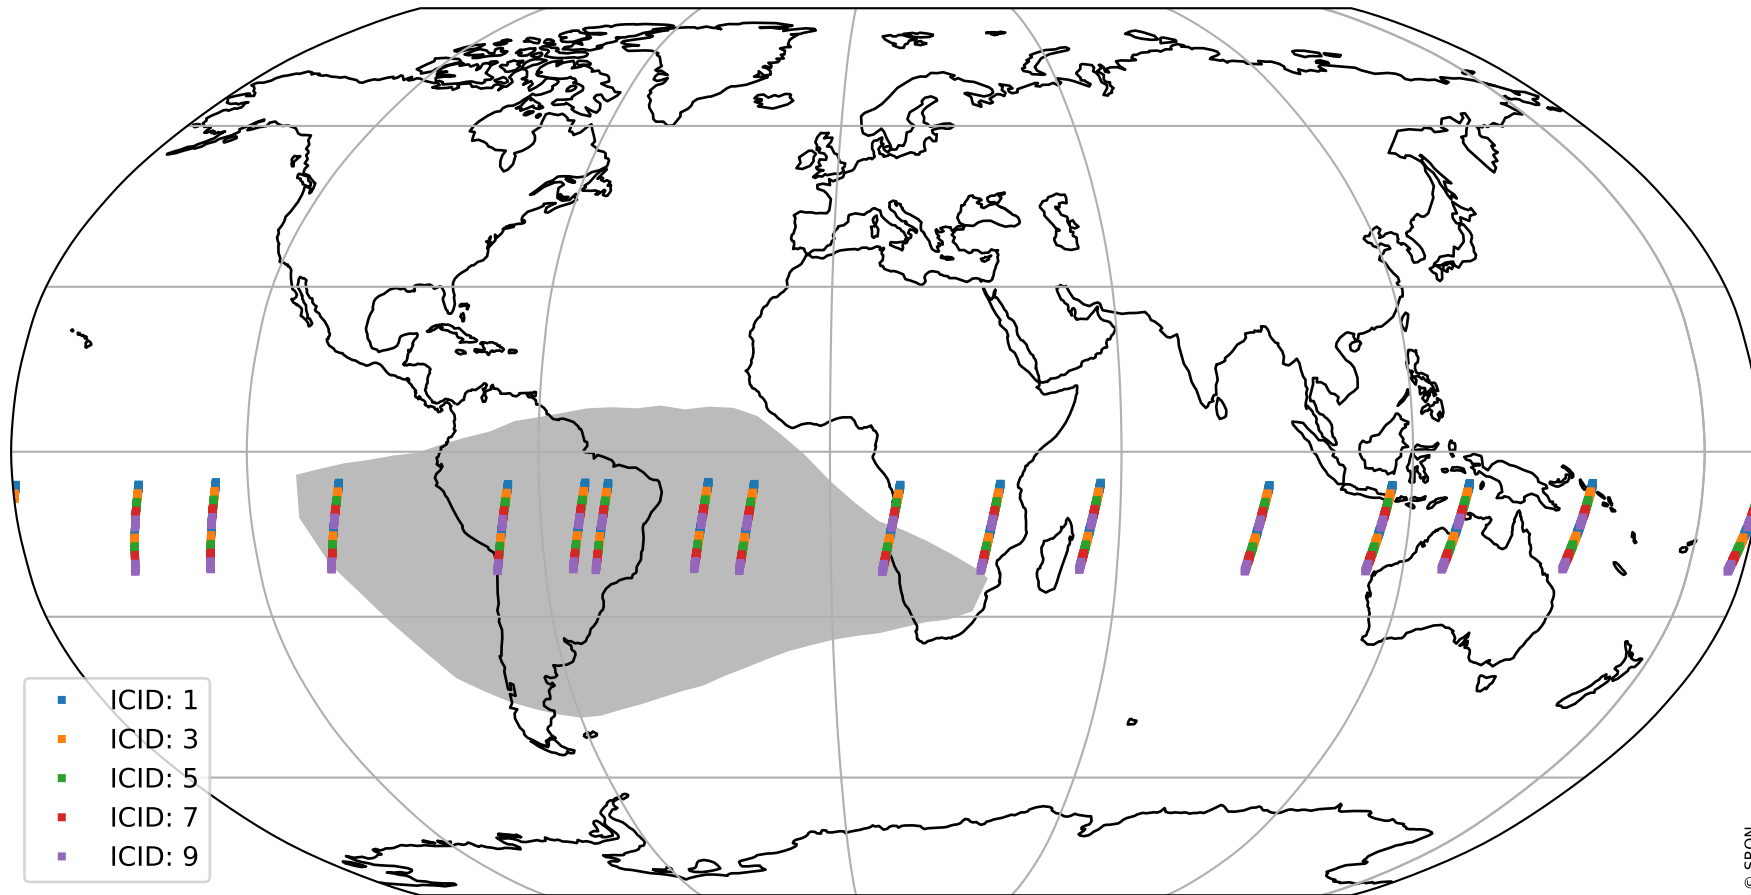

Tropomi SWIR offset (beta nominal)

orbits : 16 in [3142, 3187]
coverage : 2018-05-23 / 2018-05-26
median : 0.52592 V
spread : 0.035931 V
created : 2023-08-22T10:59:53

value detector map

Tropomi SWIR offset (beta nominal)

orbits : 16 in [3142, 3187]
coverage : 2018-05-23 / 2018-05-26
median : 0.036975 mV
spread : 0.021303 mV
created : 2023-08-22T10:59:53

Tropomi SWIR offset (beta nominal)

orbits : 16 in [3142, 3187]
coverage : 2018-05-23 / 2018-05-26
median : -0.093615 mV
spread : 0.3347 mV
created : 2023-08-22T10:59:54

value compared with SWIR offset CKD

Tropomi SWIR offset (beta nominal) ground-tracks of Sentinel-5P

orbits : 16 in [3142, 3187]
coverage : 2018-05-23 / 2018-05-26
created : 2023-08-22T10:59:54

Tropomi SWIR offset (beta nominal)

orbits : [1867, 3187]
coverage : 2018-02-20 / 2018-05-26
created : 2023-08-22T10:59:54

trend of detector median & temperatures