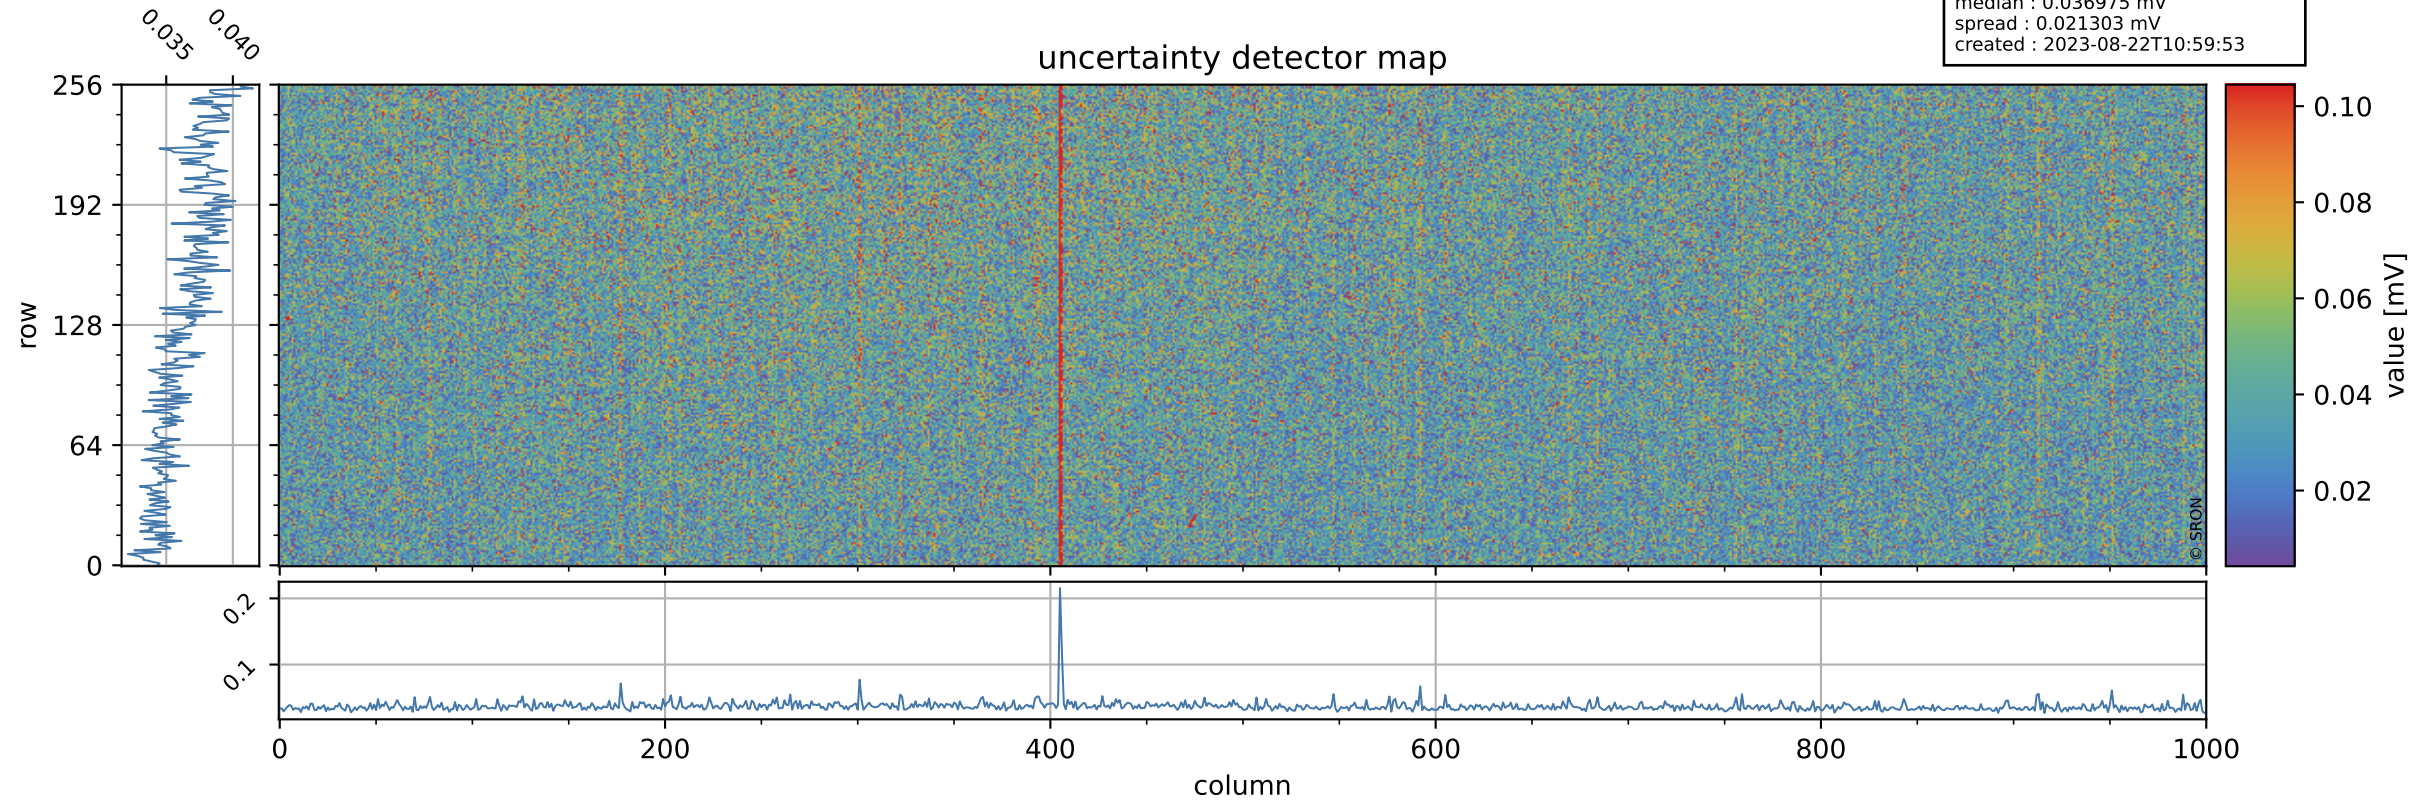

Tropomi SWIR offset (beta nominal)

orbits : 16 in [3142, 3187]
coverage : 2018-05-23 / 2018-05-26
median : 0.52592 V
spread : 0.035931 V
created : 2023-08-22T10:59:53

value detector map

Tropomi SWIR offset (beta nominal)

orbits : 16 in [3142, 3187]
coverage : 2018-05-23 / 2018-05-26
median : 0.036975 mV
spread : 0.021303 mV
created : 2023-08-22T10:59:53

Tropomi SWIR offset (beta nominal)

orbits : 16 in [3142, 3187]
coverage : 2018-05-23 / 2018-05-26
median : -0.093615 mV
spread : 0.3347 mV
created : 2023-08-22T10:59:54

value compared with SWIR offset CKD

Tropomi SWIR offset (beta nominal) ground-tracks of Sentinel-5P

orbits : 16 in [3142, 3187]
coverage : 2018-05-23 / 2018-05-26
created : 2023-08-22T10:59:54

Tropomi SWIR offset (beta nominal)

orbits : [1867, 3187]
coverage : 2018-02-20 / 2018-05-26
created : 2023-08-22T10:59:54

trend of detector median & temperatures