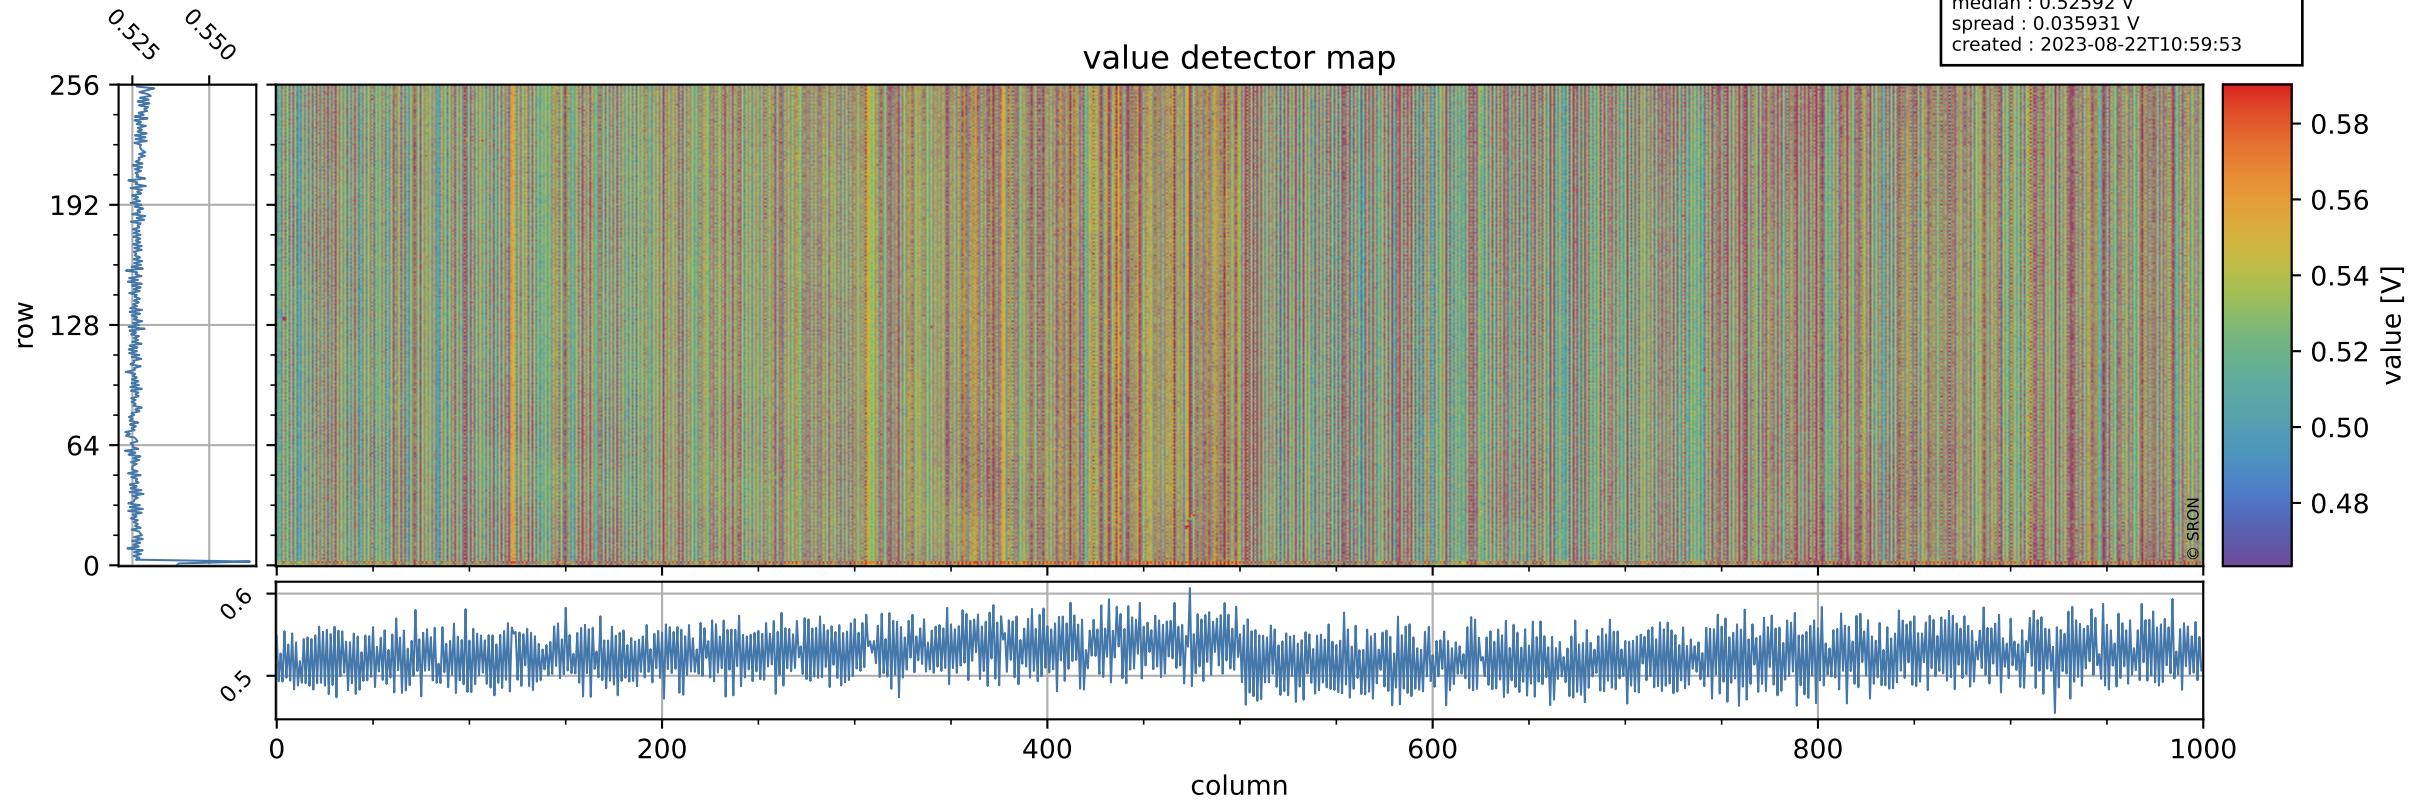

Tropomi SWIR offset (beta nominal)

orbits : 16 in [3142, 3187]
coverage : 2018-05-23 / 2018-05-26
median : 0.52592 V
spread : 0.035931 V
created : 2023-08-22T10:59:53

value detector map

Tropomi SWIR offset (beta nominal)

orbits : 16 in [3142, 3187]
coverage : 2018-05-23 / 2018-05-26
median : 0.036975 mV
spread : 0.021303 mV
created : 2023-08-22T10:59:53

Tropomi SWIR offset (beta nominal)

orbits : 16 in [3142, 3187]
coverage : 2018-05-23 / 2018-05-26
median : -0.093615 mV
spread : 0.3347 mV
created : 2023-08-22T10:59:54

value compared with SWIR offset CKD

Tropomi SWIR offset (beta nominal) ground-tracks of Sentinel-5P

orbits : 16 in [3142, 3187]
coverage : 2018-05-23 / 2018-05-26
created : 2023-08-22T10:59:54

Tropomi SWIR offset (beta nominal)

orbits : [1867, 3187]
coverage : 2018-02-20 / 2018-05-26
created : 2023-08-22T10:59:54

trend of detector median & temperatures