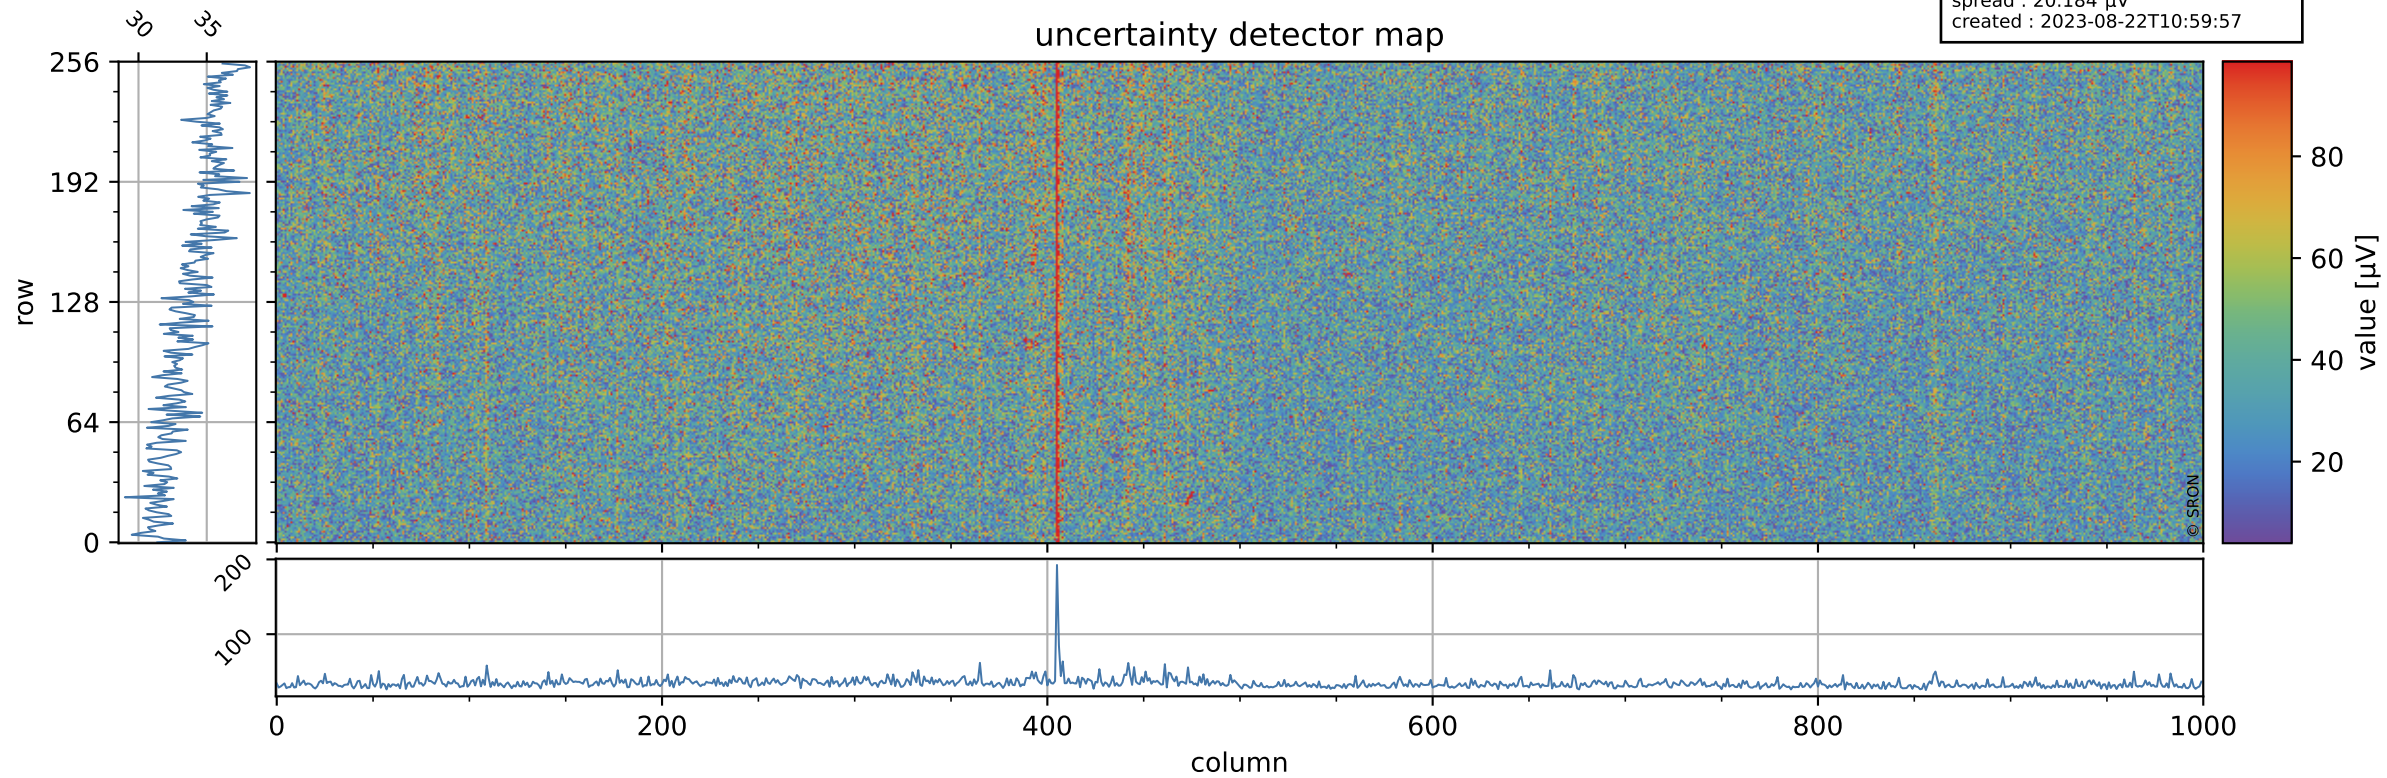

Tropomi SWIR offset (beta nominal)

orbits : 20 in [3232, 3277]
coverage : 2018-05-29 / 2018-06-01
median : 0.52593 V
spread : 0.035932 V
created : 2023-08-22T10:59:57

value detector map

Tropomi SWIR offset (beta nominal)

orbits : 20 in [3232, 3277]
coverage : 2018-05-29 / 2018-06-01
median : 34.392 μV
spread : 20.184 μV
created : 2023-08-22T10:59:57

Tropomi SWIR offset (beta nominal)

orbits : 20 in [3232, 3277]
coverage : 2018-05-29 / 2018-06-01
median : -0.085003 mV
spread : 0.34972 mV
created : 2023-08-22T10:59:57

value compared with SWIR offset CKD

Tropomi SWIR offset (beta nominal) ground-tracks of Sentinel-5P

orbits : 20 in [3232, 3277]
coverage : 2018-05-29 / 2018-06-01
created : 2023-08-22T10:59:57

Tropomi SWIR offset (beta nominal)

orbits : [1867, 3277]
coverage : 2018-02-20 / 2018-06-01
created : 2023-08-22T10:59:58

trend of detector median & temperatures