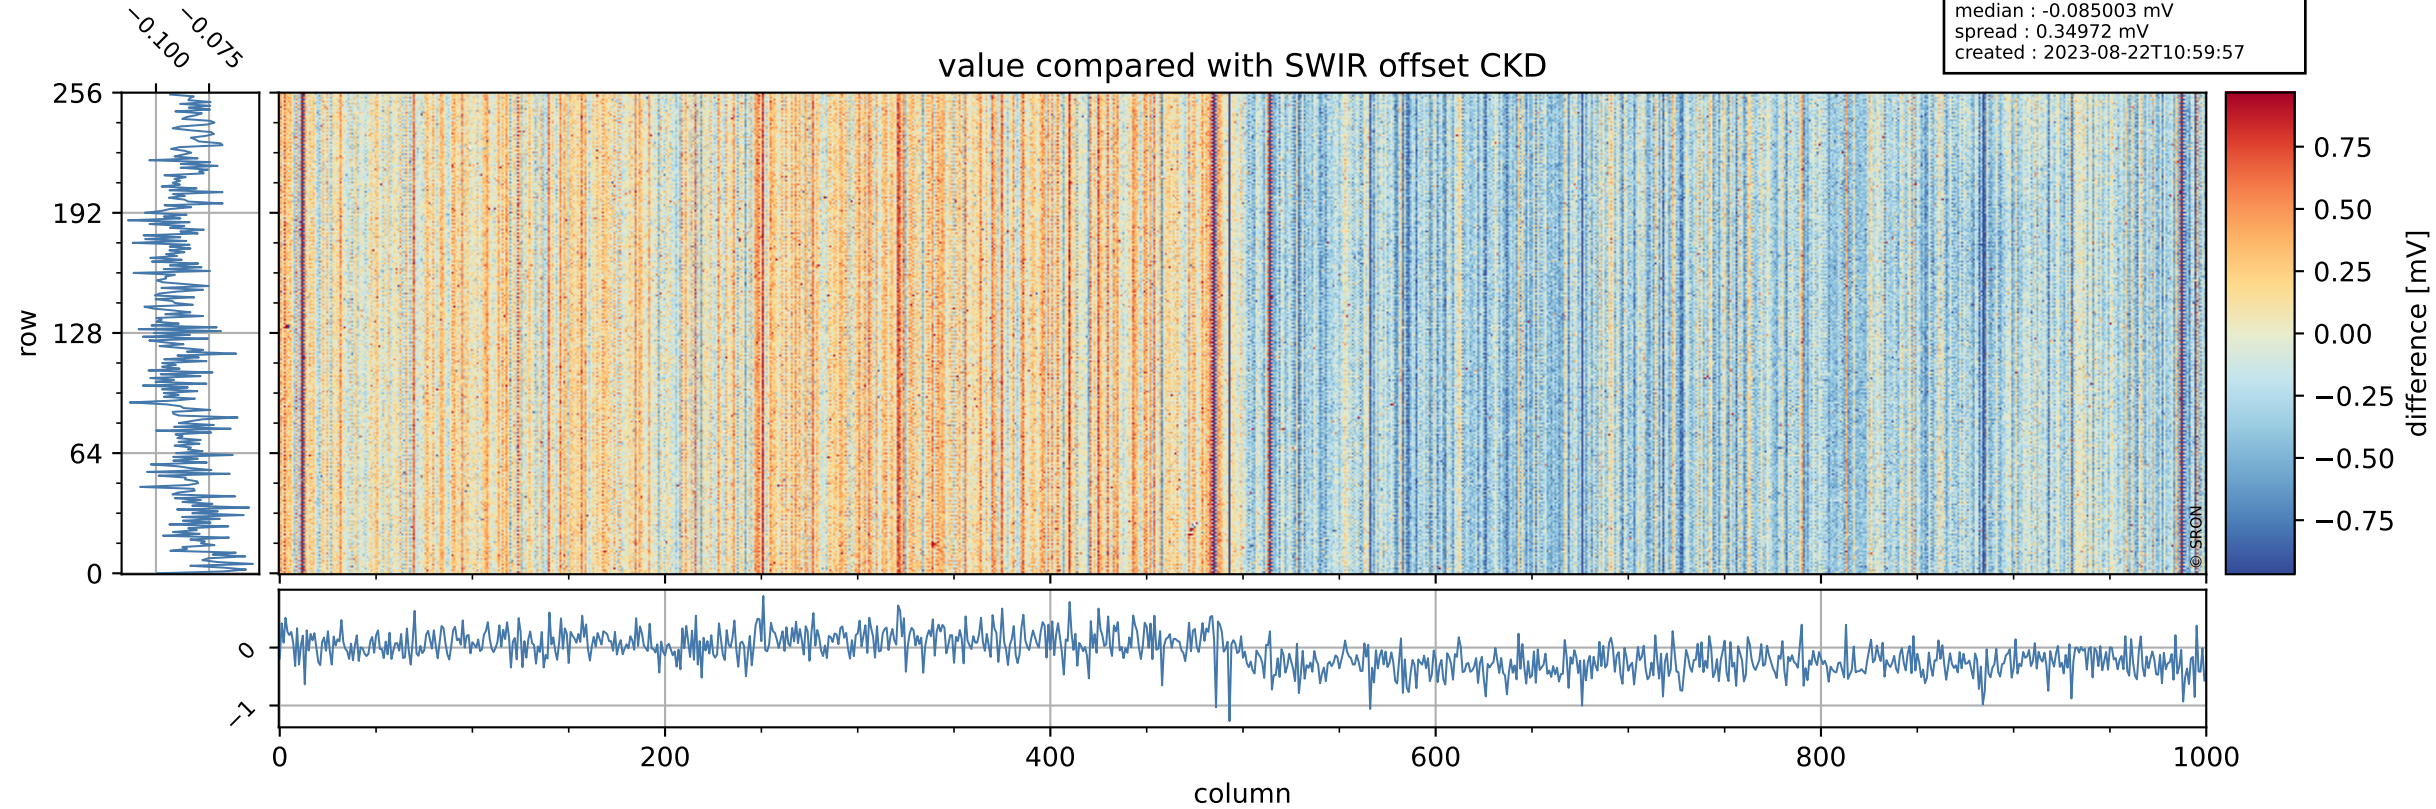

Tropomi SWIR offset (beta nominal)

orbits : 20 in [3232, 3277]
coverage : 2018-05-29 / 2018-06-01
median : 0.52593 V
spread : 0.035932 V
created : 2023-08-22T10:59:57

value detector map

Tropomi SWIR offset (beta nominal)

orbits : 20 in [3232, 3277]
coverage : 2018-05-29 / 2018-06-01
median : 34.392 μV
spread : 20.184 μV
created : 2023-08-22T10:59:57

Tropomi SWIR offset (beta nominal)

orbits : 20 in [3232, 3277]
coverage : 2018-05-29 / 2018-06-01
median : -0.085003 mV
spread : 0.34972 mV
created : 2023-08-22T10:59:57

value compared with SWIR offset CKD

Tropomi SWIR offset (beta nominal) ground-tracks of Sentinel-5P

orbits : 20 in [3232, 3277]
coverage : 2018-05-29 / 2018-06-01
created : 2023-08-22T10:59:57

Tropomi SWIR offset (beta nominal)

orbits : [1867, 3277]
coverage : 2018-02-20 / 2018-06-01
created : 2023-08-22T10:59:58

trend of detector median & temperatures