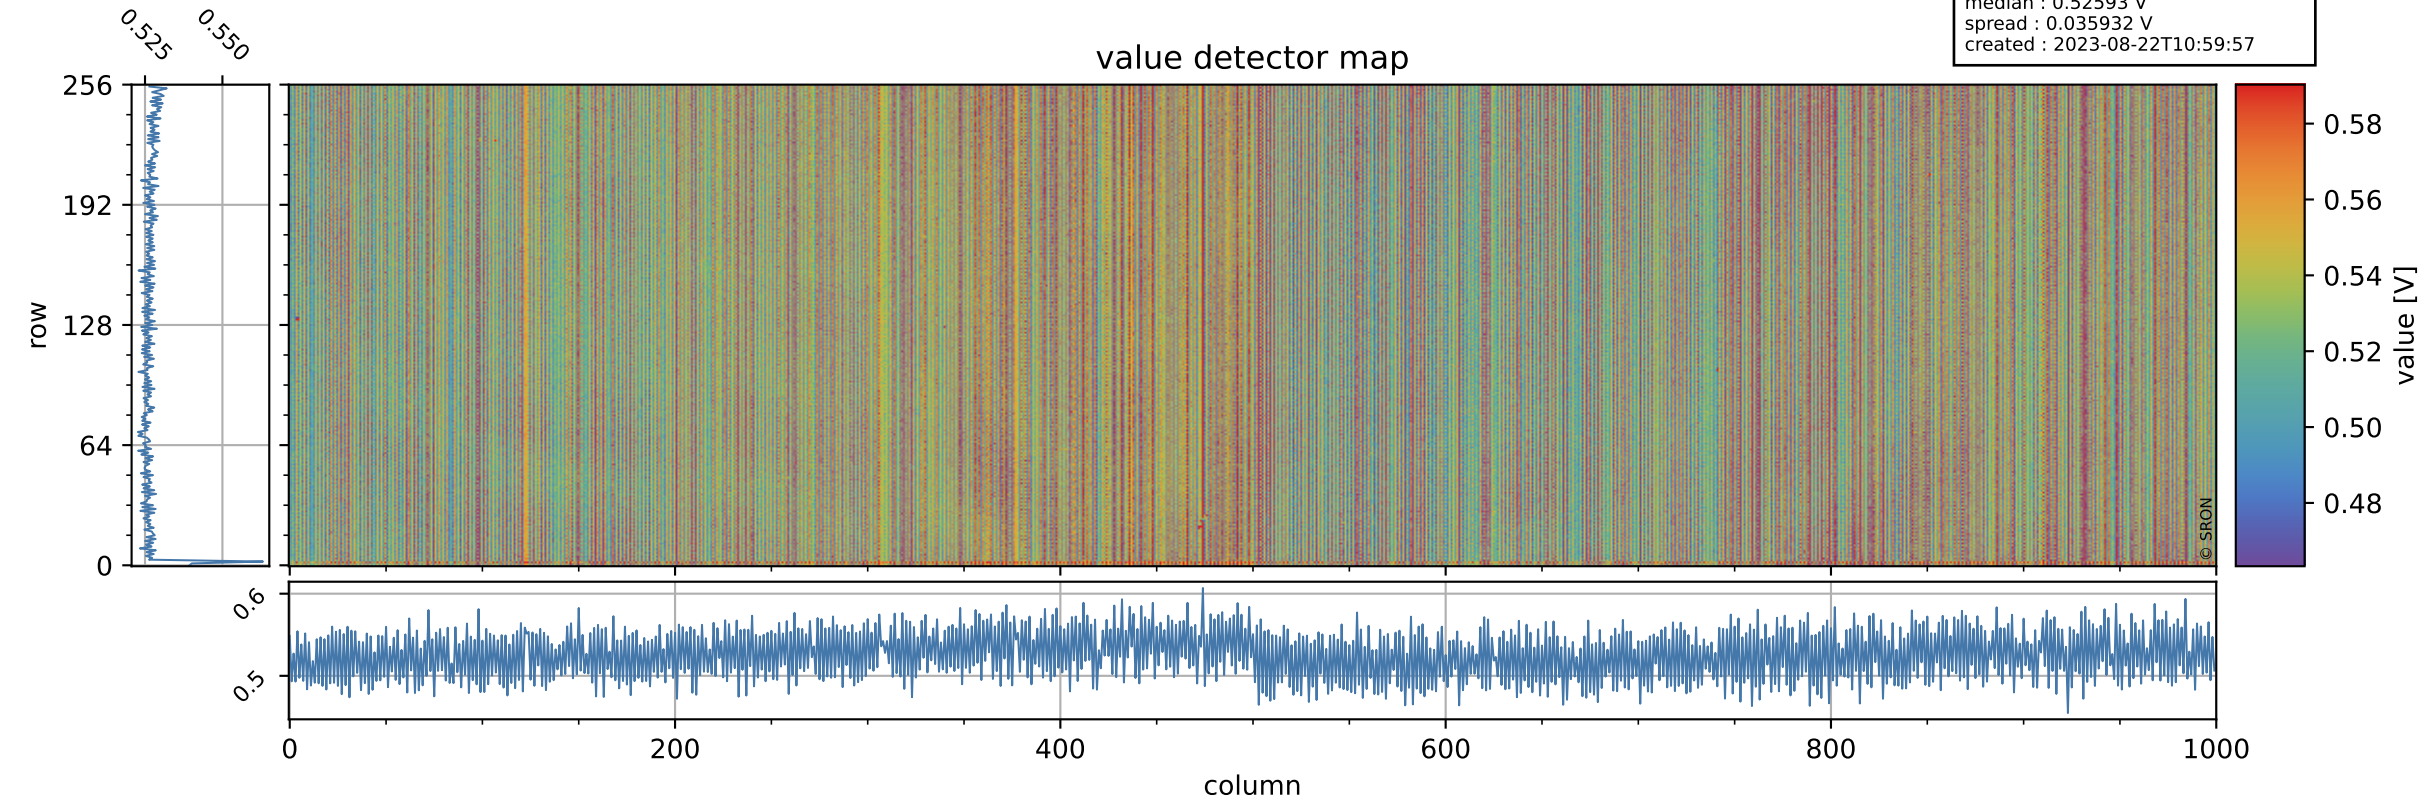

Tropomi SWIR offset (beta nominal)

orbits : 20 in [3232, 3277]
coverage : 2018-05-29 / 2018-06-01
median : 0.52593 V
spread : 0.035932 V
created : 2023-08-22T10:59:57

value detector map

Tropomi SWIR offset (beta nominal)

orbits : 20 in [3232, 3277]
coverage : 2018-05-29 / 2018-06-01
median : 34.392 μV
spread : 20.184 μV
created : 2023-08-22T10:59:57

Tropomi SWIR offset (beta nominal)

orbits : 20 in [3232, 3277]
coverage : 2018-05-29 / 2018-06-01
median : -0.085003 mV
spread : 0.34972 mV
created : 2023-08-22T10:59:57

value compared with SWIR offset CKD

Tropomi SWIR offset (beta nominal) ground-tracks of Sentinel-5P

orbits : 20 in [3232, 3277]
coverage : 2018-05-29 / 2018-06-01
created : 2023-08-22T10:59:57

Tropomi SWIR offset (beta nominal)

orbits : [1867, 3277]
coverage : 2018-02-20 / 2018-06-01
created : 2023-08-22T10:59:58

trend of detector median & temperatures