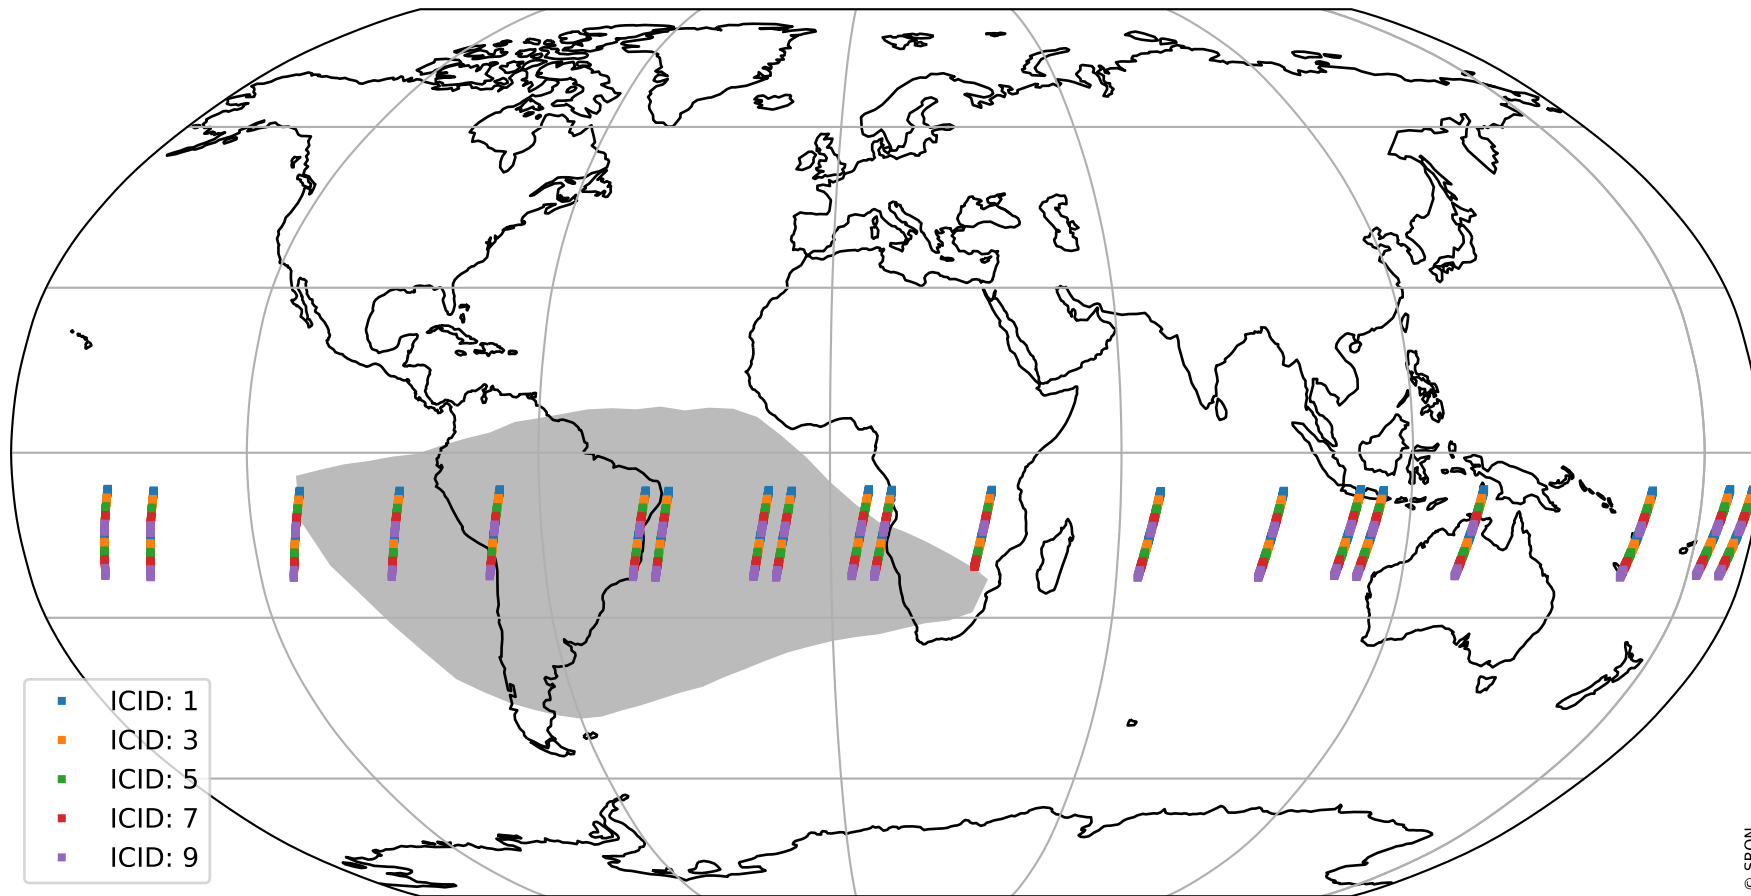

Tropomi SWIR offset (beta nominal)

orbits : 20 in [3232, 3277]
coverage : 2018-05-29 / 2018-06-01
median : 0.52593 V
spread : 0.035932 V
created : 2023-08-22T10:59:57

value detector map

Tropomi SWIR offset (beta nominal)

orbits : 20 in [3232, 3277]
coverage : 2018-05-29 / 2018-06-01
median : 34.392 μV
spread : 20.184 μV
created : 2023-08-22T10:59:57

Tropomi SWIR offset (beta nominal)

orbits : 20 in [3232, 3277]
coverage : 2018-05-29 / 2018-06-01
median : -0.085003 mV
spread : 0.34972 mV
created : 2023-08-22T10:59:57

value compared with SWIR offset CKD

Tropomi SWIR offset (beta nominal) ground-tracks of Sentinel-5P

orbits : 20 in [3232, 3277]
coverage : 2018-05-29 / 2018-06-01
created : 2023-08-22T10:59:57

Tropomi SWIR offset (beta nominal)

orbits : [1867, 3277]
coverage : 2018-02-20 / 2018-06-01
created : 2023-08-22T10:59:58

trend of detector median & temperatures