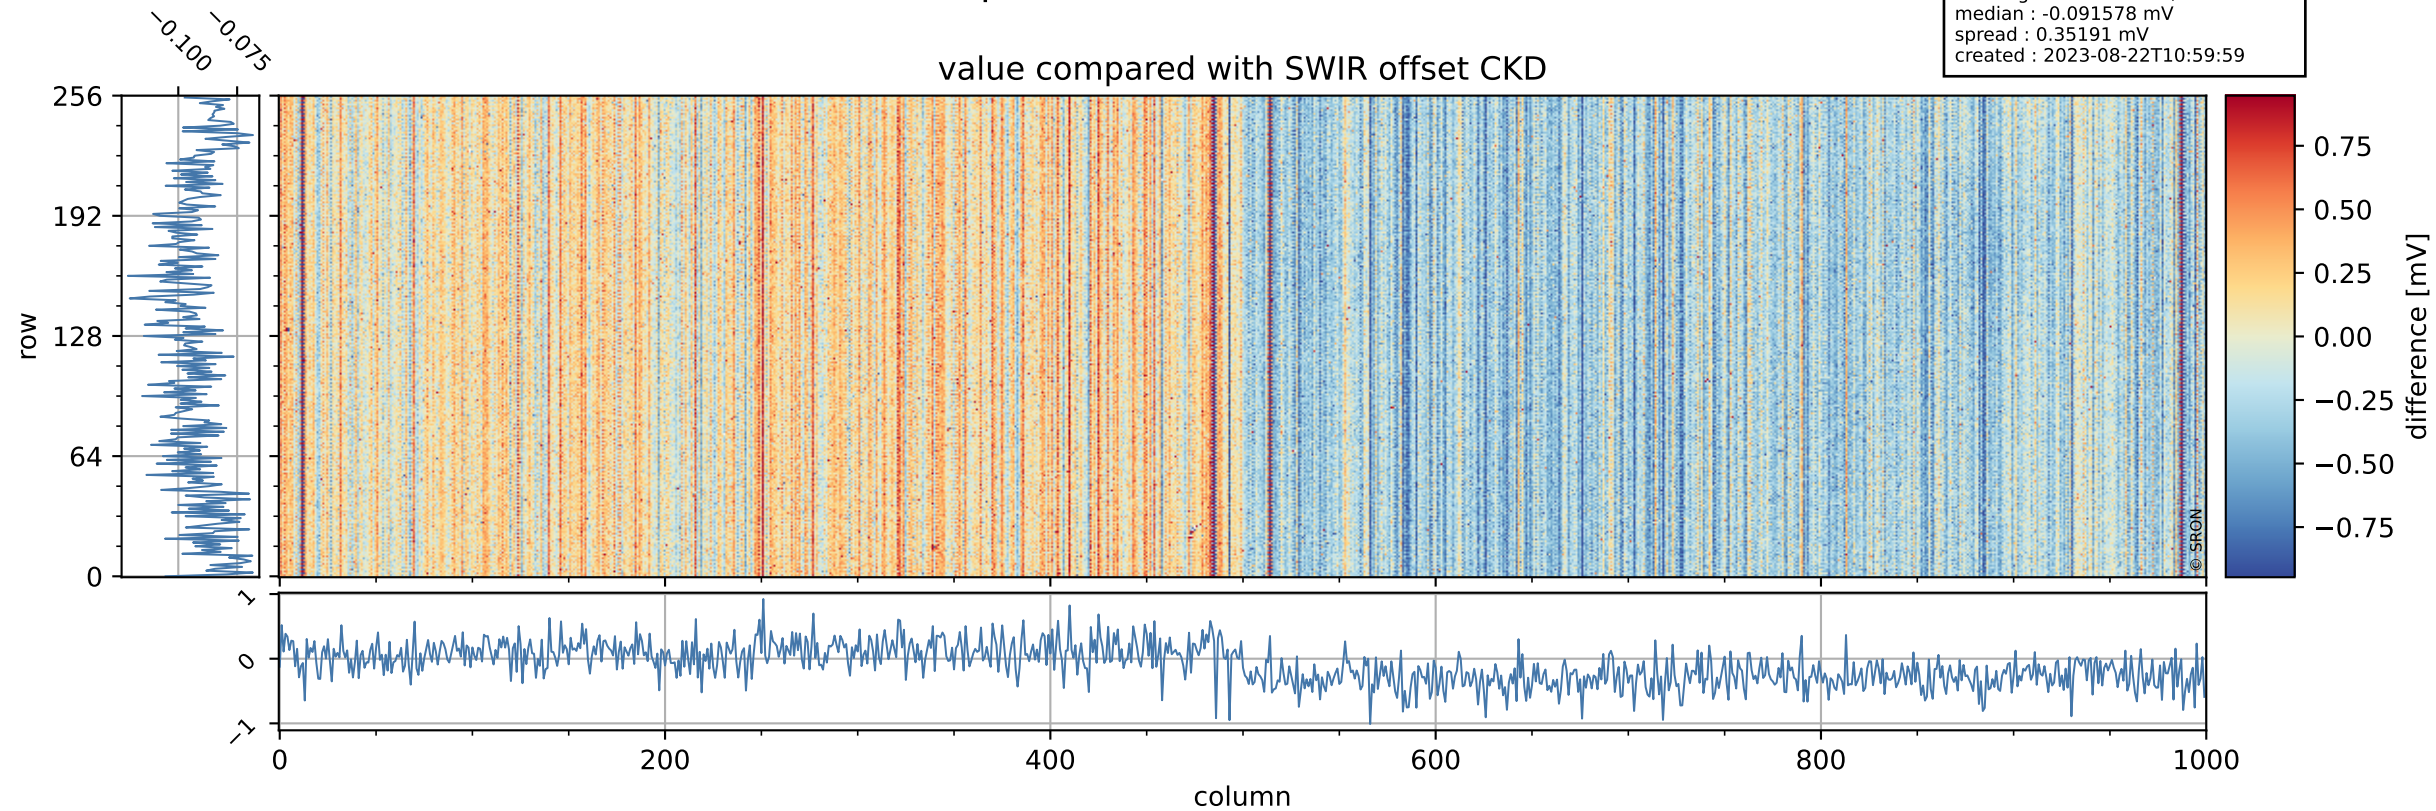

Tropomi SWIR offset (beta nominal)

orbits : 19 in [3277, 3322]
coverage : 2018-06-01 / 2018-06-04
median : 0.52593 V
spread : 0.035932 V
created : 2023-08-22T10:59:58

value detector map

Tropomi SWIR offset (beta nominal)

orbits : 19 in [3277, 3322]
coverage : 2018-06-01 / 2018-06-04
median : 33.265 μV
spread : 19.635 μV
created : 2023-08-22T10:59:59

Tropomi SWIR offset (beta nominal)

orbits : 19 in [3277, 3322]
coverage : 2018-06-01 / 2018-06-04
median : -0.091578 mV
spread : 0.35191 mV
created : 2023-08-22T10:59:59

value compared with SWIR offset CKD

Tropomi SWIR offset (beta nominal) ground-tracks of Sentinel-5P

orbits : 19 in [3277, 3322]
coverage : 2018-06-01 / 2018-06-04
created : 2023-08-22T10:59:59

Tropomi SWIR offset (beta nominal)

orbits : [1867, 3322]
coverage : 2018-02-20 / 2018-06-04
created : 2023-08-22T10:59:59

trend of detector median & temperatures