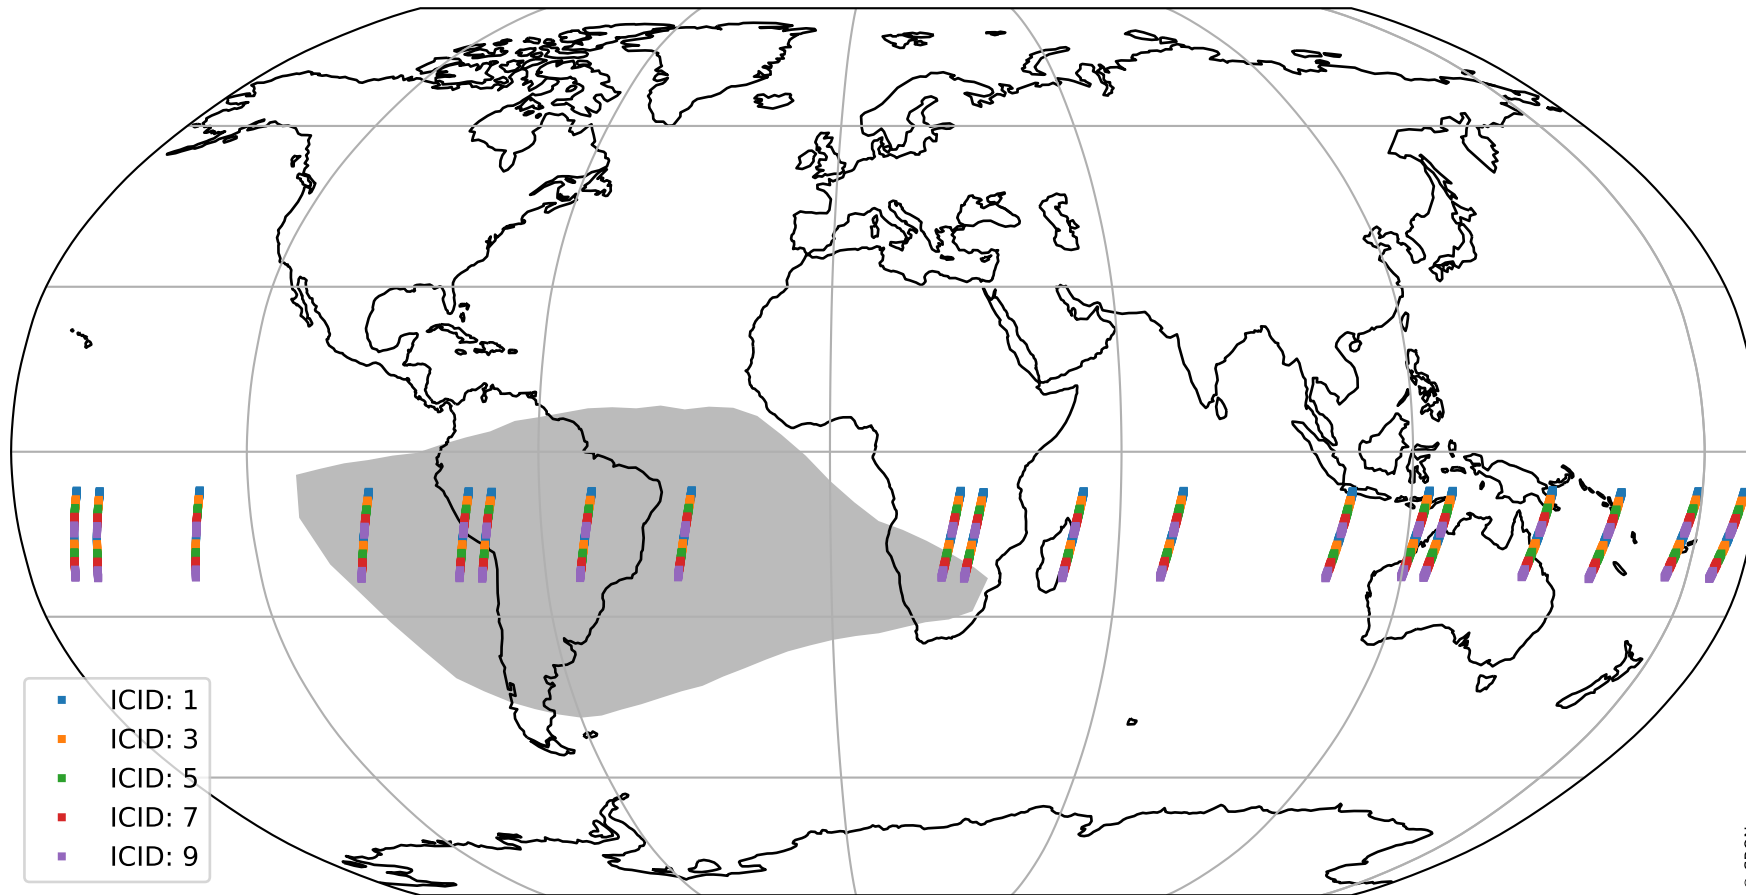

Tropomi SWIR offset (beta nominal)

orbits : 19 in [3277, 3322]
coverage : 2018-06-01 / 2018-06-04
median : 0.52593 V
spread : 0.035932 V
created : 2023-08-22T10:59:58

value detector map

Tropomi SWIR offset (beta nominal)

orbits : 19 in [3277, 3322]
coverage : 2018-06-01 / 2018-06-04
median : 33.265 μV
spread : 19.635 μV
created : 2023-08-22T10:59:59

Tropomi SWIR offset (beta nominal)

orbits : 19 in [3277, 3322]
coverage : 2018-06-01 / 2018-06-04
median : -0.091578 mV
spread : 0.35191 mV
created : 2023-08-22T10:59:59

value compared with SWIR offset CKD

Tropomi SWIR offset (beta nominal) ground-tracks of Sentinel-5P

orbits : 19 in [3277, 3322]
coverage : 2018-06-01 / 2018-06-04
created : 2023-08-22T10:59:59

Tropomi SWIR offset (beta nominal)

orbits : [1867, 3322]
coverage : 2018-02-20 / 2018-06-04
created : 2023-08-22T10:59:59

trend of detector median & temperatures