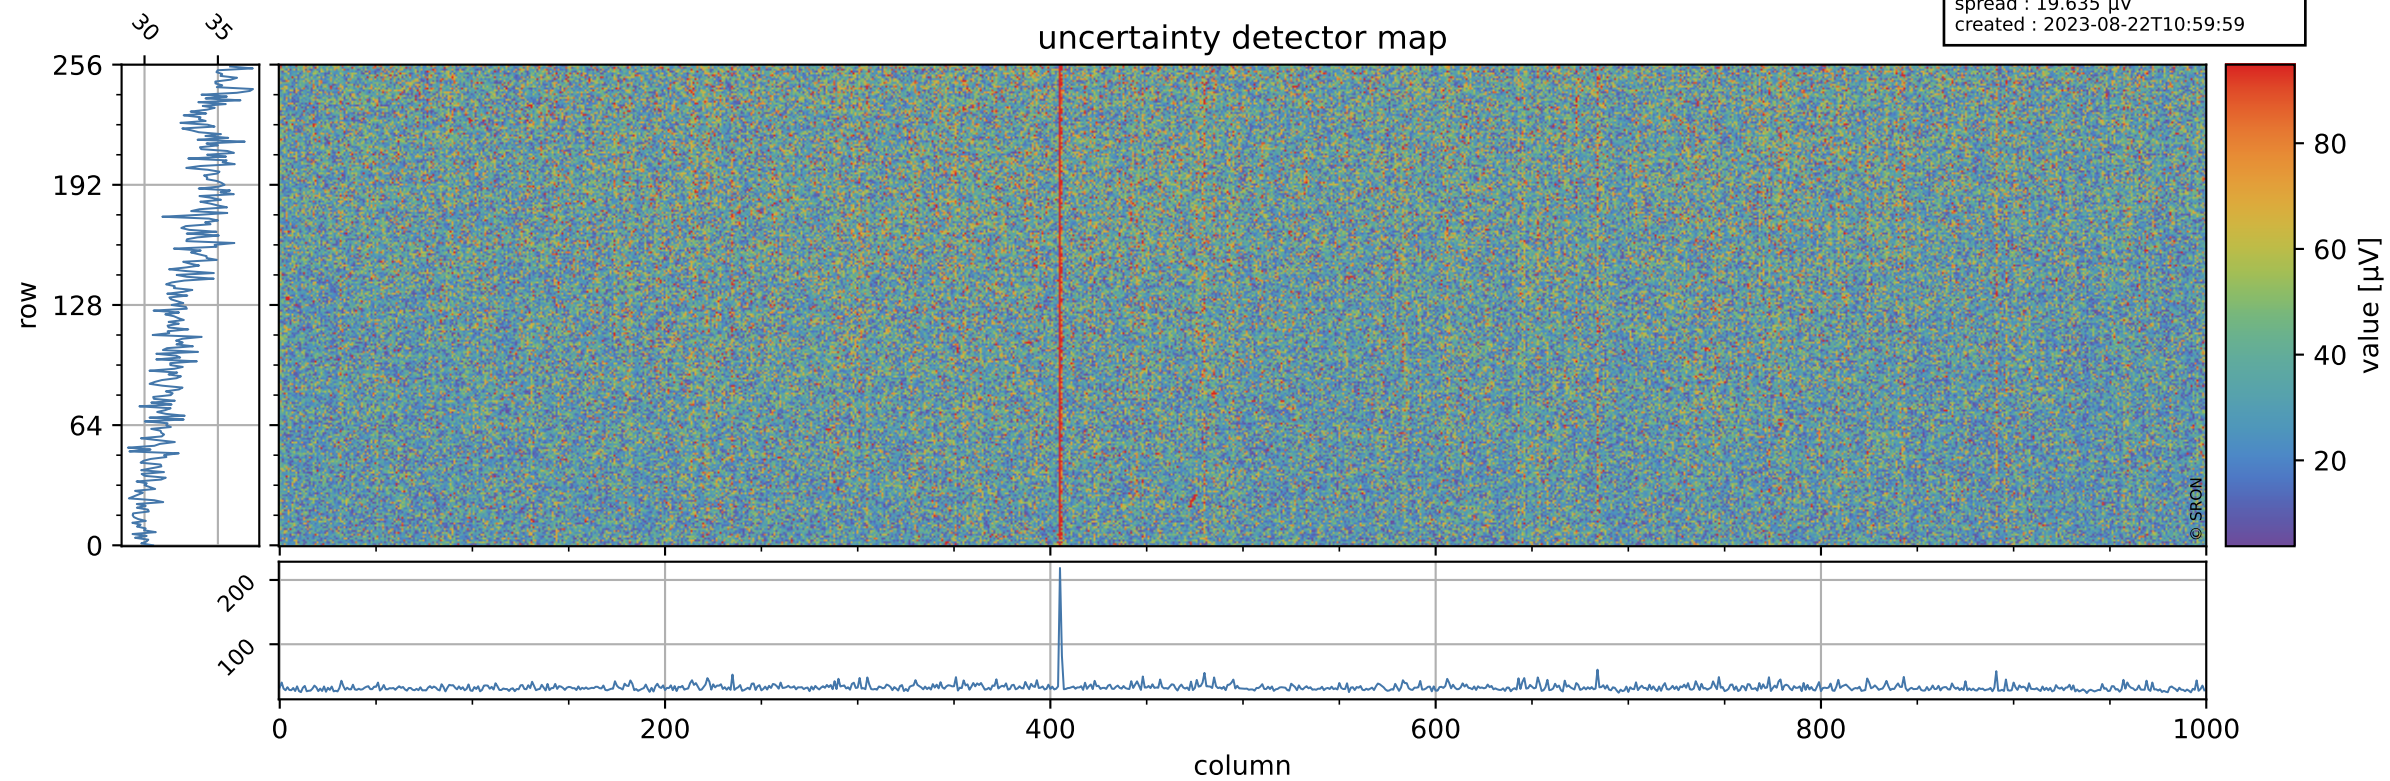

Tropomi SWIR offset (beta nominal)

orbits : 19 in [3277, 3322]
coverage : 2018-06-01 / 2018-06-04
median : 0.52593 V
spread : 0.035932 V
created : 2023-08-22T10:59:58

value detector map

Tropomi SWIR offset (beta nominal)

orbits : 19 in [3277, 3322]
coverage : 2018-06-01 / 2018-06-04
median : 33.265 μV
spread : 19.635 μV
created : 2023-08-22T10:59:59

Tropomi SWIR offset (beta nominal)

orbits : 19 in [3277, 3322]
coverage : 2018-06-01 / 2018-06-04
median : -0.091578 mV
spread : 0.35191 mV
created : 2023-08-22T10:59:59

value compared with SWIR offset CKD

Tropomi SWIR offset (beta nominal) ground-tracks of Sentinel-5P

orbits : 19 in [3277, 3322]
coverage : 2018-06-01 / 2018-06-04
created : 2023-08-22T10:59:59

Tropomi SWIR offset (beta nominal)

orbits : [1867, 3322]
coverage : 2018-02-20 / 2018-06-04
created : 2023-08-22T10:59:59

trend of detector median & temperatures