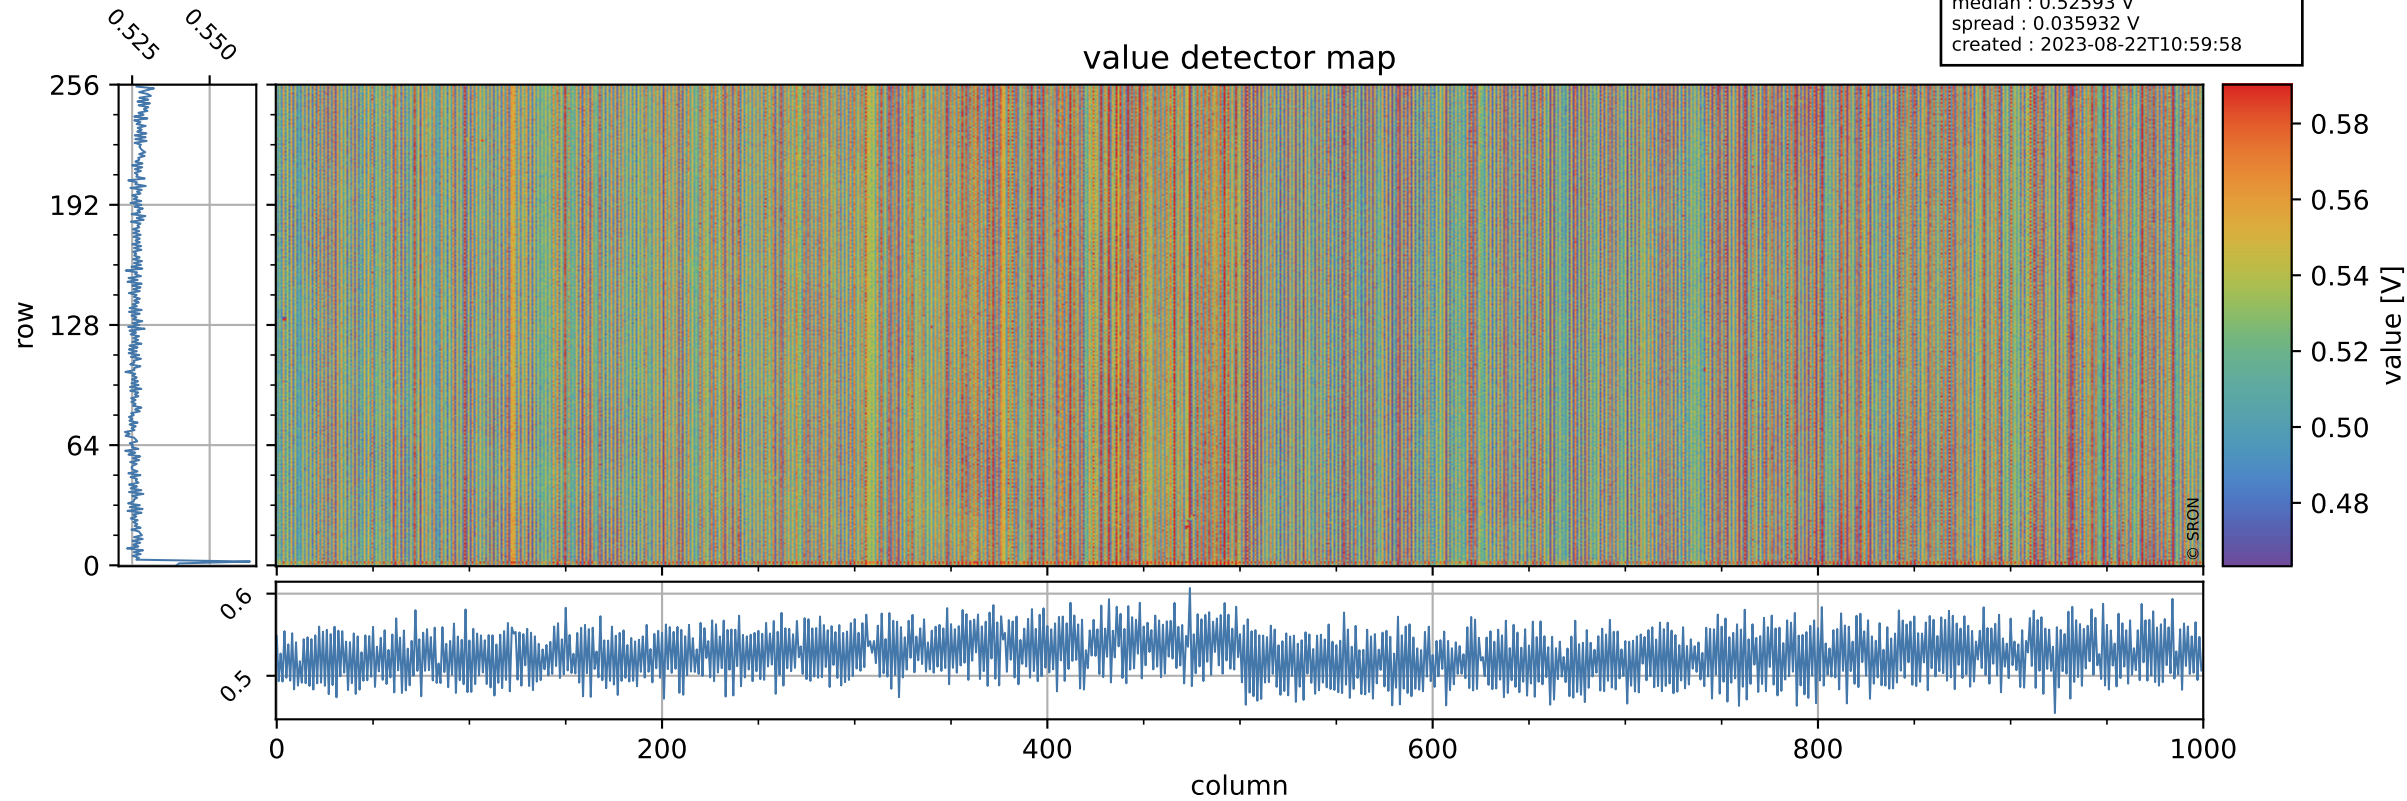

Tropomi SWIR offset (beta nominal)

orbits : 19 in [3277, 3322]
coverage : 2018-06-01 / 2018-06-04
median : 0.52593 V
spread : 0.035932 V
created : 2023-08-22T10:59:58

value detector map

Tropomi SWIR offset (beta nominal)

orbits : 19 in [3277, 3322]
coverage : 2018-06-01 / 2018-06-04
median : 33.265 μV
spread : 19.635 μV
created : 2023-08-22T10:59:59

Tropomi SWIR offset (beta nominal)

orbits : 19 in [3277, 3322]
coverage : 2018-06-01 / 2018-06-04
median : -0.091578 mV
spread : 0.35191 mV
created : 2023-08-22T10:59:59

value compared with SWIR offset CKD

Tropomi SWIR offset (beta nominal) ground-tracks of Sentinel-5P

orbits : 19 in [3277, 3322]
coverage : 2018-06-01 / 2018-06-04
created : 2023-08-22T10:59:59

Tropomi SWIR offset (beta nominal)

orbits : [1867, 3322]
coverage : 2018-02-20 / 2018-06-04
created : 2023-08-22T10:59:59

trend of detector median & temperatures