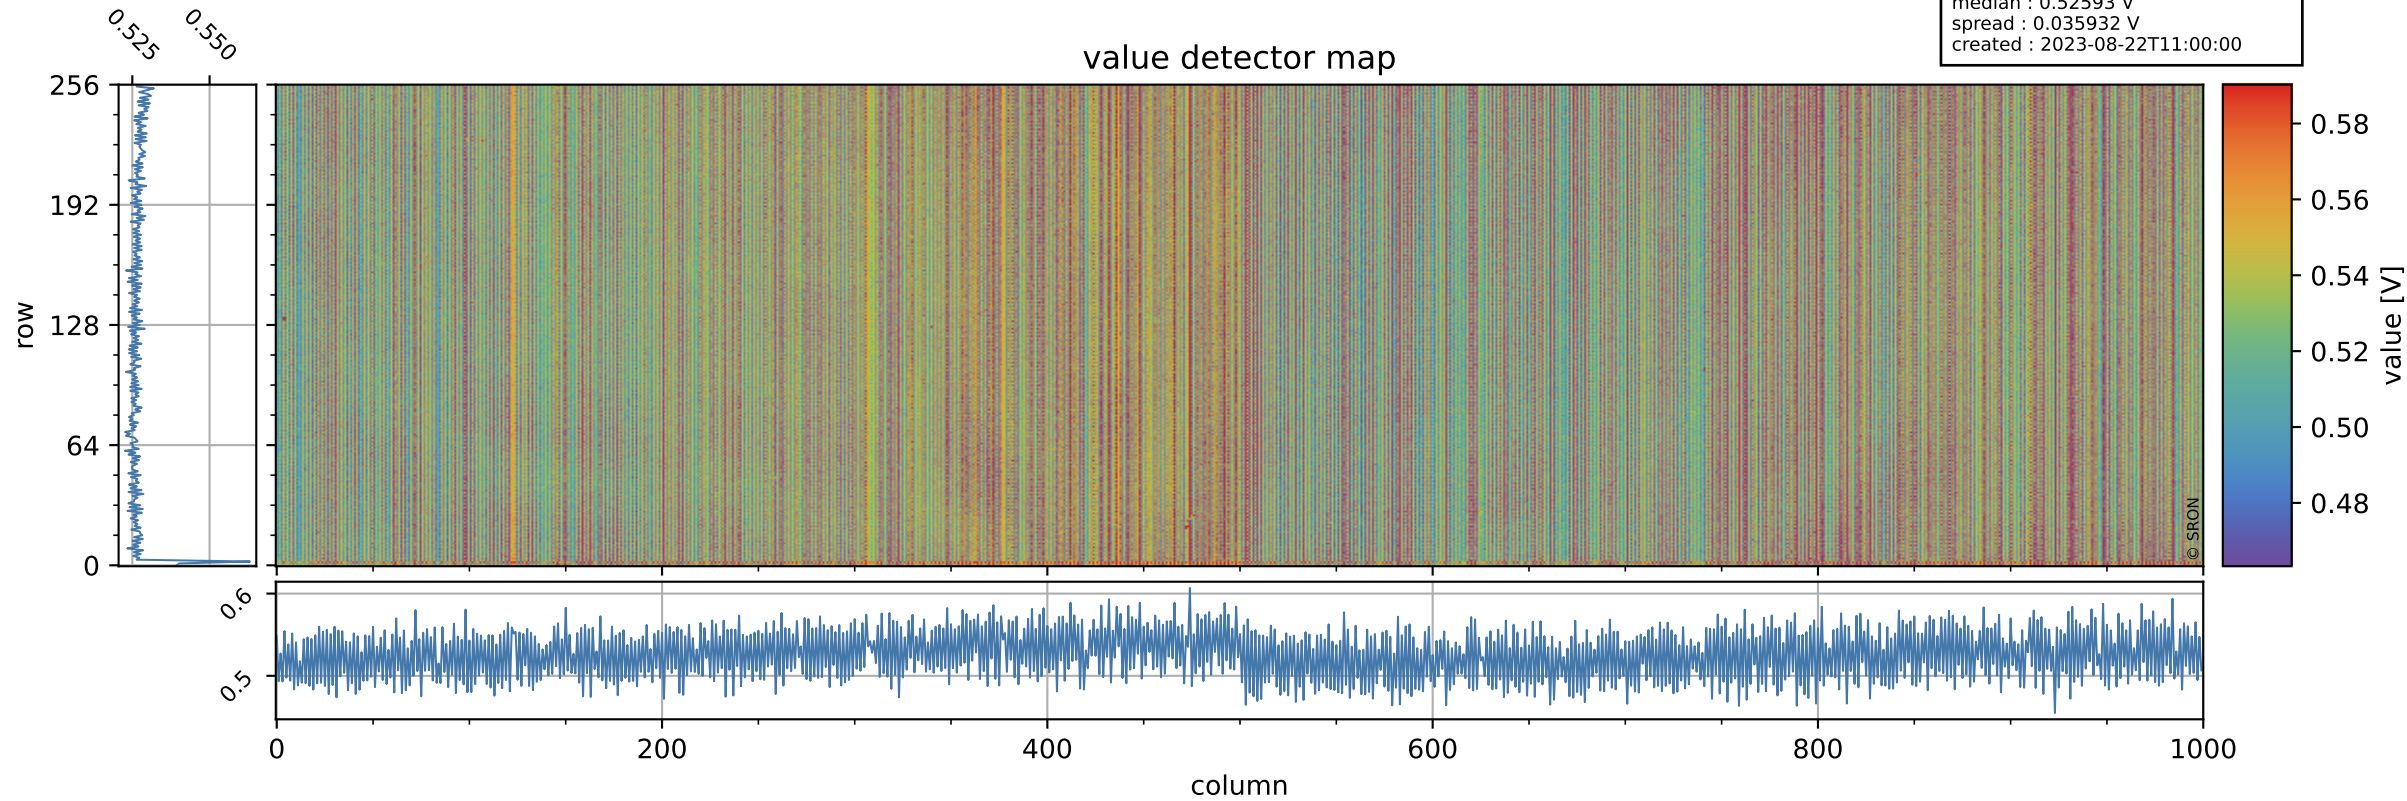

# Tropomi SWIR offset (beta nominal)

orbits : 20 in [3322, 3367]  
coverage : 2018-06-04 / 2018-06-07  
median : 0.52593 V  
spread : 0.035932 V  
created : 2023-08-22T11:00:00

## value detector map

# Tropomi SWIR offset (beta nominal)

orbits : 20 in [3322, 3367]  
coverage : 2018-06-04 / 2018-06-07  
median : 33.516  $\mu\text{V}$   
spread : 19.758  $\mu\text{V}$   
created : 2023-08-22T11:00:00

# Tropomi SWIR offset (beta nominal) ground-tracks of Sentinel-5P

orbits : 20 in [3322, 3367]  
coverage : 2018-06-04 / 2018-06-07  
created : 2023-08-22T11:00:01