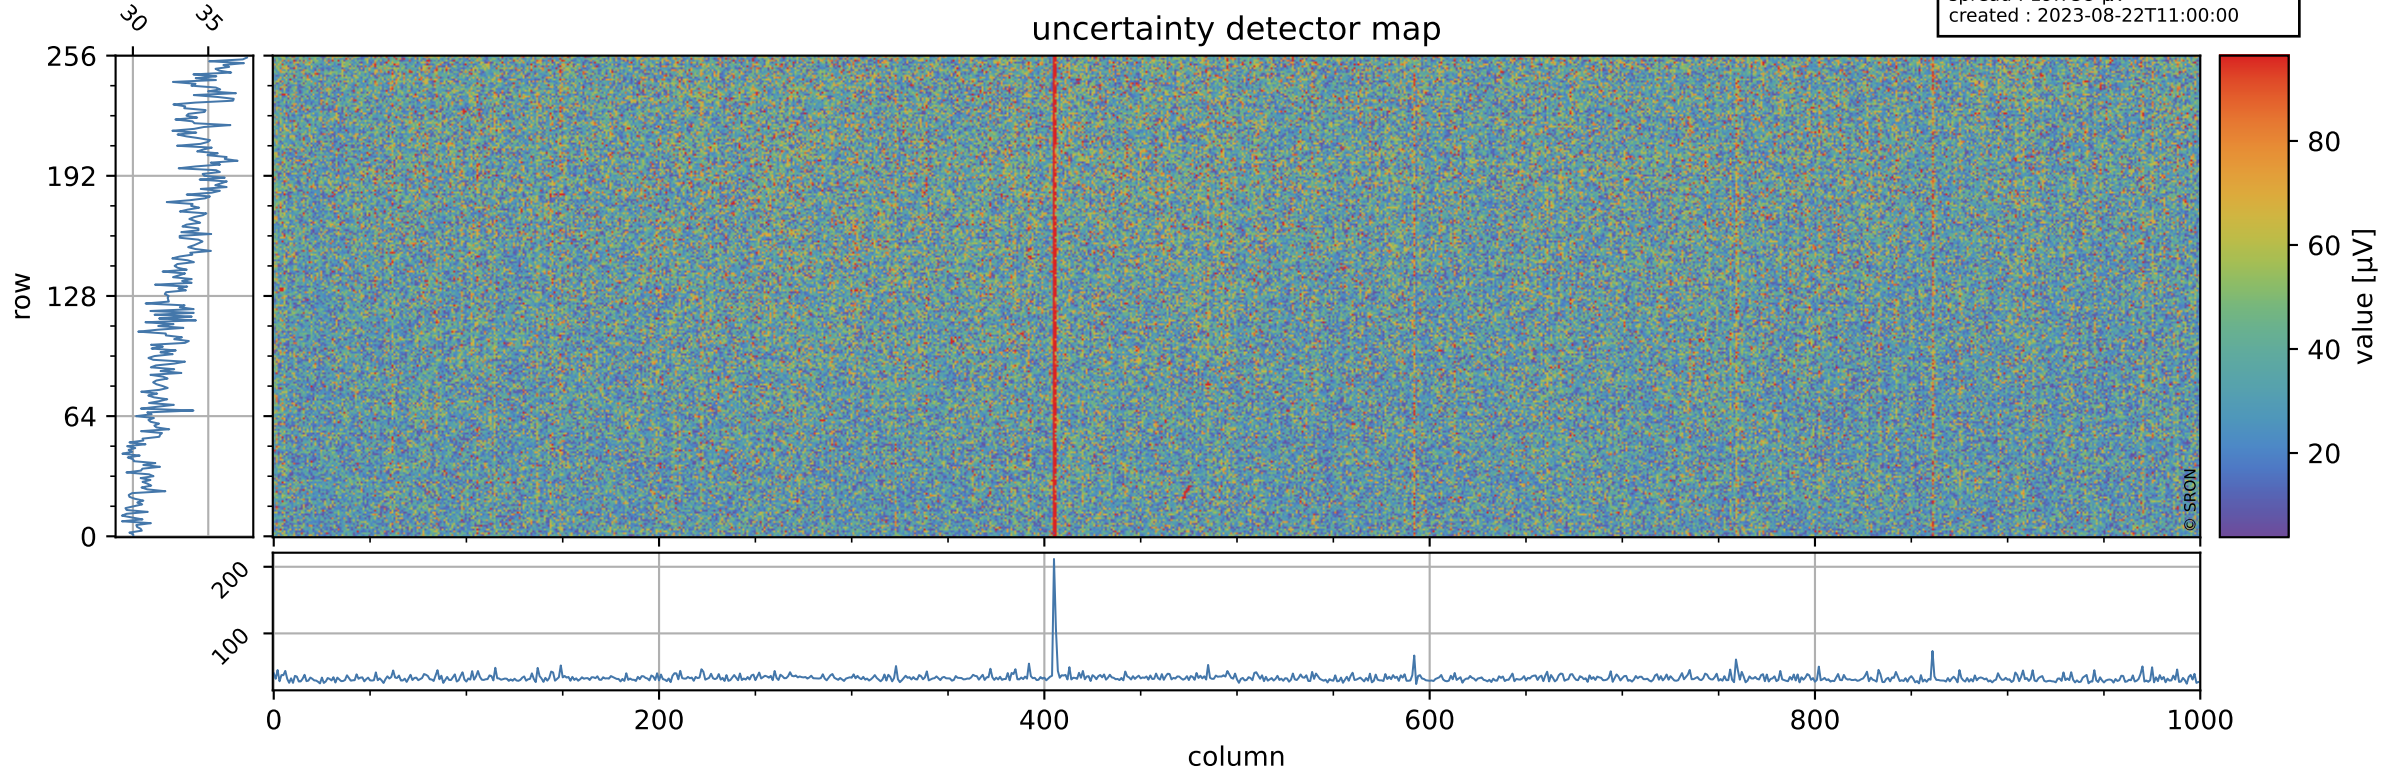

# Tropomi SWIR offset (beta nominal)

orbits : 20 in [3322, 3367]  
coverage : 2018-06-04 / 2018-06-07  
median : 0.52593 V  
spread : 0.035932 V  
created : 2023-08-22T11:00:00

## value detector map

# Tropomi SWIR offset (beta nominal)

orbits : 20 in [3322, 3367]  
coverage : 2018-06-04 / 2018-06-07  
median : 33.516  $\mu\text{V}$   
spread : 19.758  $\mu\text{V}$   
created : 2023-08-22T11:00:00

# Tropomi SWIR offset (beta nominal) ground-tracks of Sentinel-5P

orbits : 20 in [3322, 3367]  
coverage : 2018-06-04 / 2018-06-07  
created : 2023-08-22T11:00:01