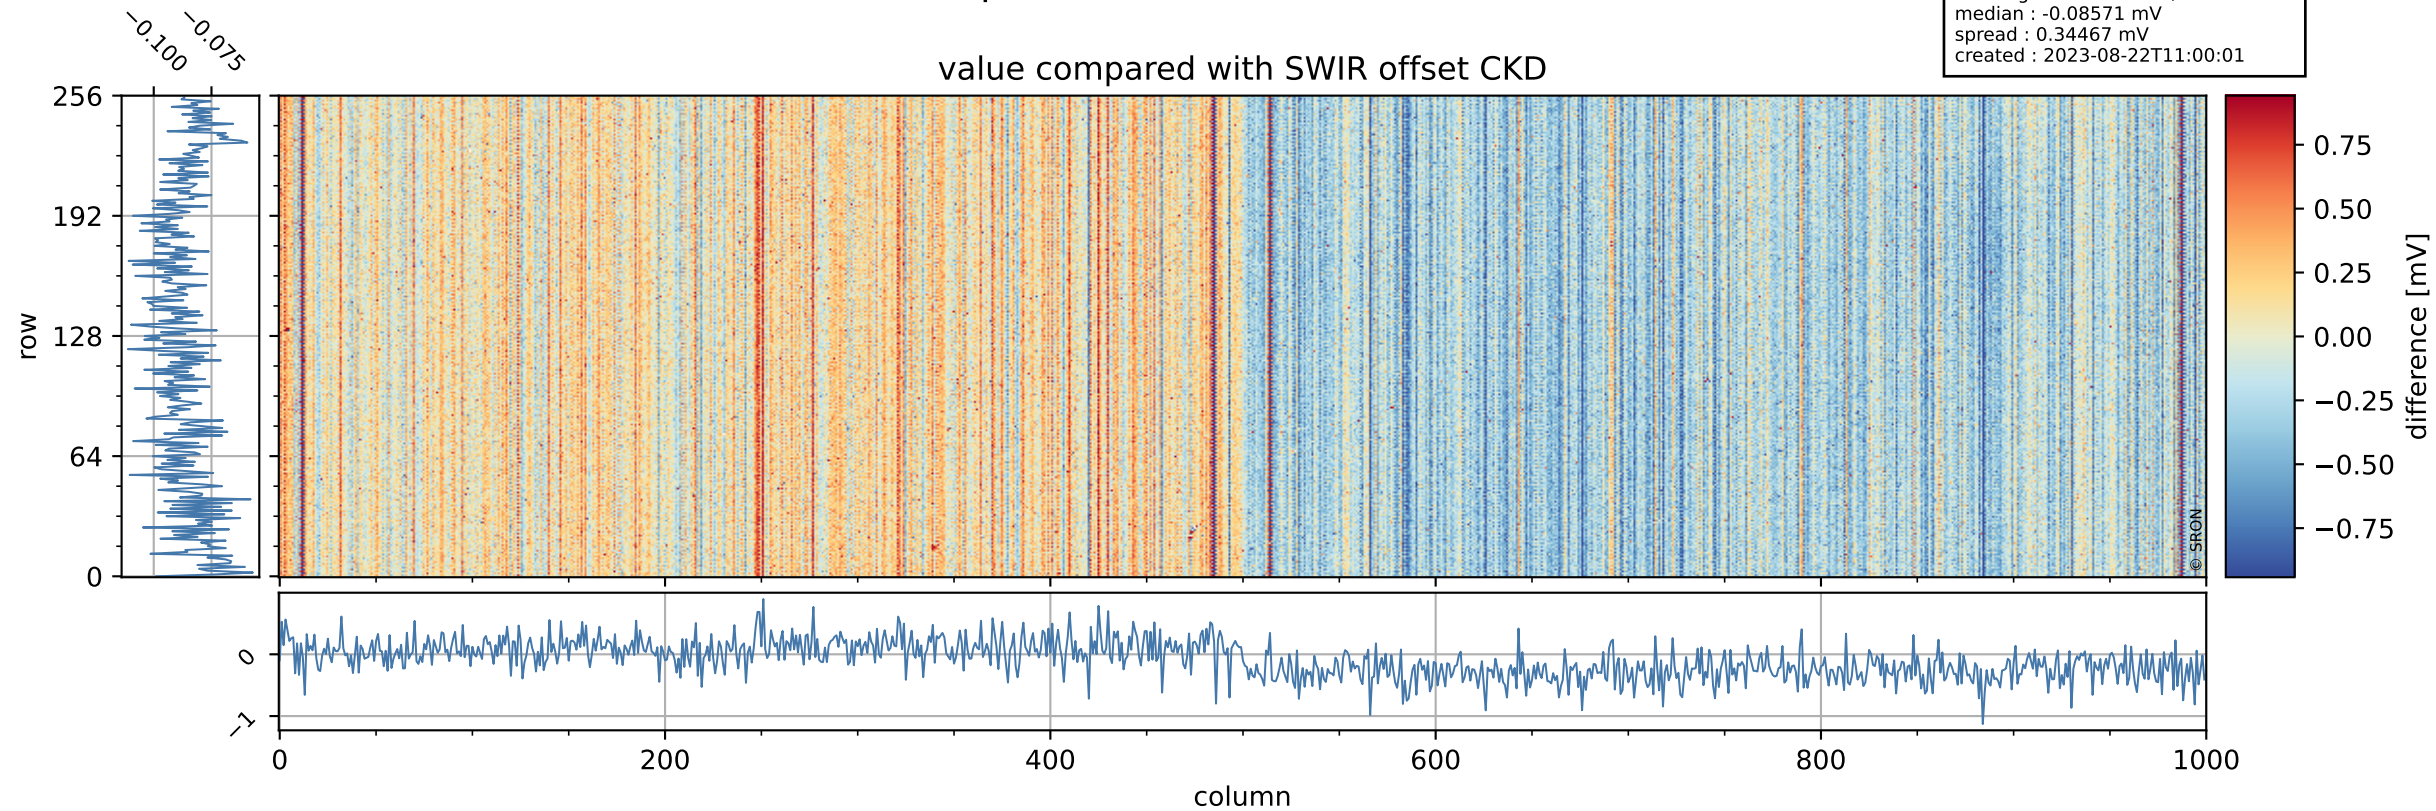

## value detector map

# Tropomi SWIR offset (beta nominal)

orbits : 20 in [3322, 3367]  
coverage : 2018-06-04 / 2018-06-07  
median : 33.516  $\mu\text{V}$   
spread : 19.758  $\mu\text{V}$   
created : 2023-08-22T11:00:00

# Tropomi SWIR offset (beta nominal)

orbits : 20 in [3322, 3367]  
coverage : 2018-06-04 / 2018-06-07  
median : -0.08571 mV  
spread : 0.34467 mV  
created : 2023-08-22T11:00:01

value compared with SWIR offset CKD

# Tropomi SWIR offset (beta nominal) ground-tracks of Sentinel-5P

orbits : 20 in [3322, 3367]  
coverage : 2018-06-04 / 2018-06-07  
created : 2023-08-22T11:00:01