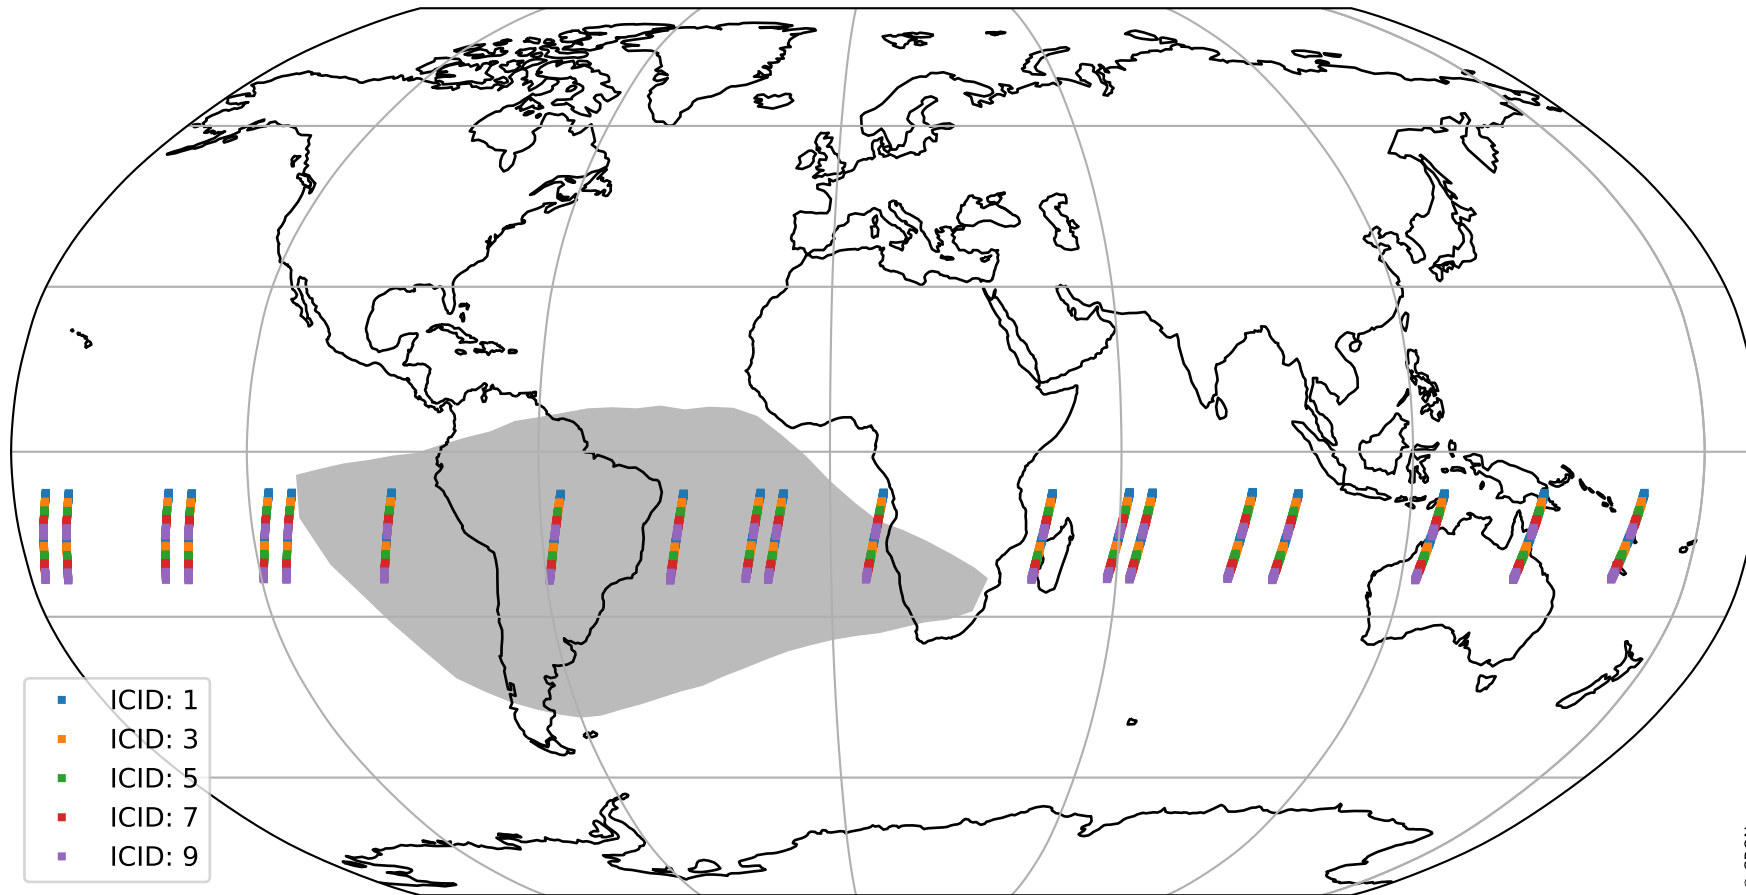

# Tropomi SWIR offset (beta nominal)

orbits : 20 in [3322, 3367]  
coverage : 2018-06-04 / 2018-06-07  
median : 33.516  $\mu\text{V}$   
spread : 19.758  $\mu\text{V}$   
created : 2023-08-22T11:00:00

# Tropomi SWIR offset (beta nominal)

orbits : 20 in [3322, 3367]  
coverage : 2018-06-04 / 2018-06-07  
median : -0.08571 mV  
spread : 0.34467 mV  
created : 2023-08-22T11:00:01

value compared with SWIR offset CKD

# Tropomi SWIR offset (beta nominal) ground-tracks of Sentinel-5P

orbits : 20 in [3322, 3367]  
coverage : 2018-06-04 / 2018-06-07  
created : 2023-08-22T11:00:01

# Tropomi SWIR offset (beta nominal)

orbits : [1867, 3367]  
coverage : 2018-02-20 / 2018-06-07  
created : 2023-08-22T11:00:01