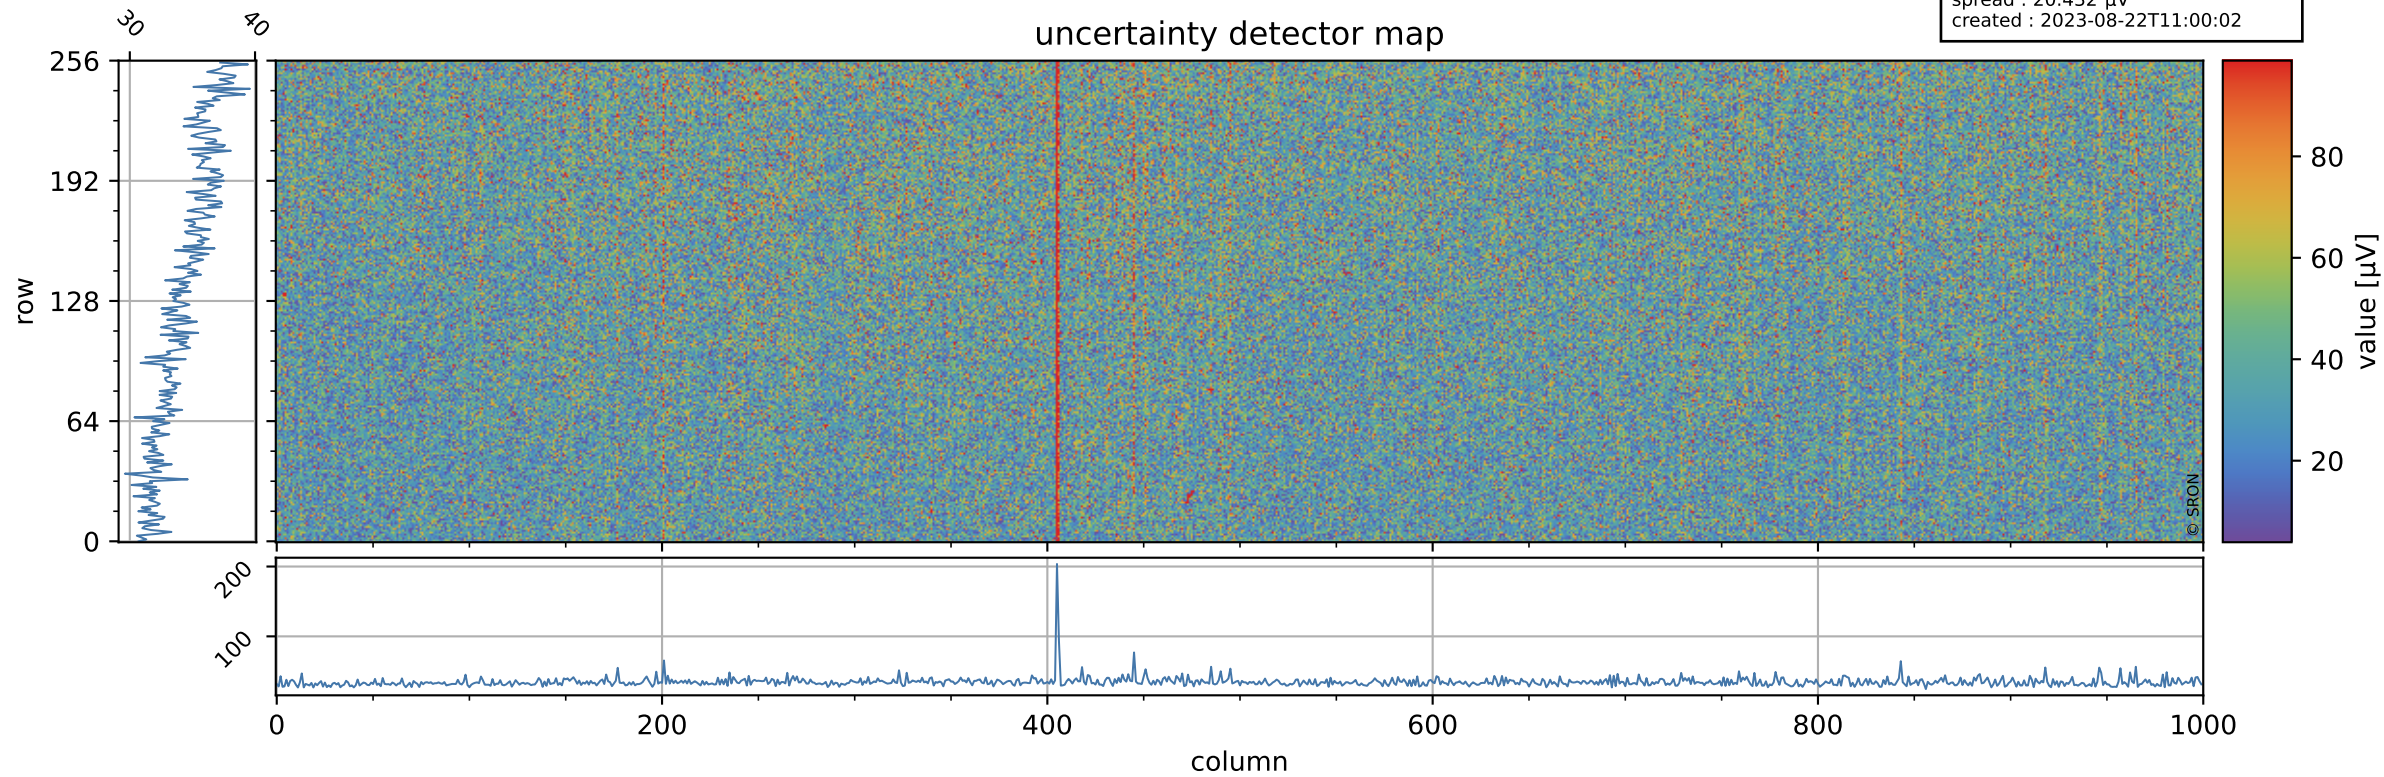

# Tropomi SWIR offset (beta nominal)

orbits : 18 in [3367, 3412]  
coverage : 2018-06-07 / 2018-06-10  
median : 0.52594 V  
spread : 0.035931 V  
created : 2023-08-22T11:00:02

## value detector map

# Tropomi SWIR offset (beta nominal)

orbits : 18 in [3367, 3412]  
coverage : 2018-06-07 / 2018-06-10  
median : 34.91  $\mu\text{V}$   
spread : 20.432  $\mu\text{V}$   
created : 2023-08-22T11:00:02

# Tropomi SWIR offset (beta nominal) ground-tracks of Sentinel-5P

orbits : 18 in [3367, 3412]  
coverage : 2018-06-07 / 2018-06-10  
created : 2023-08-22T11:00:03