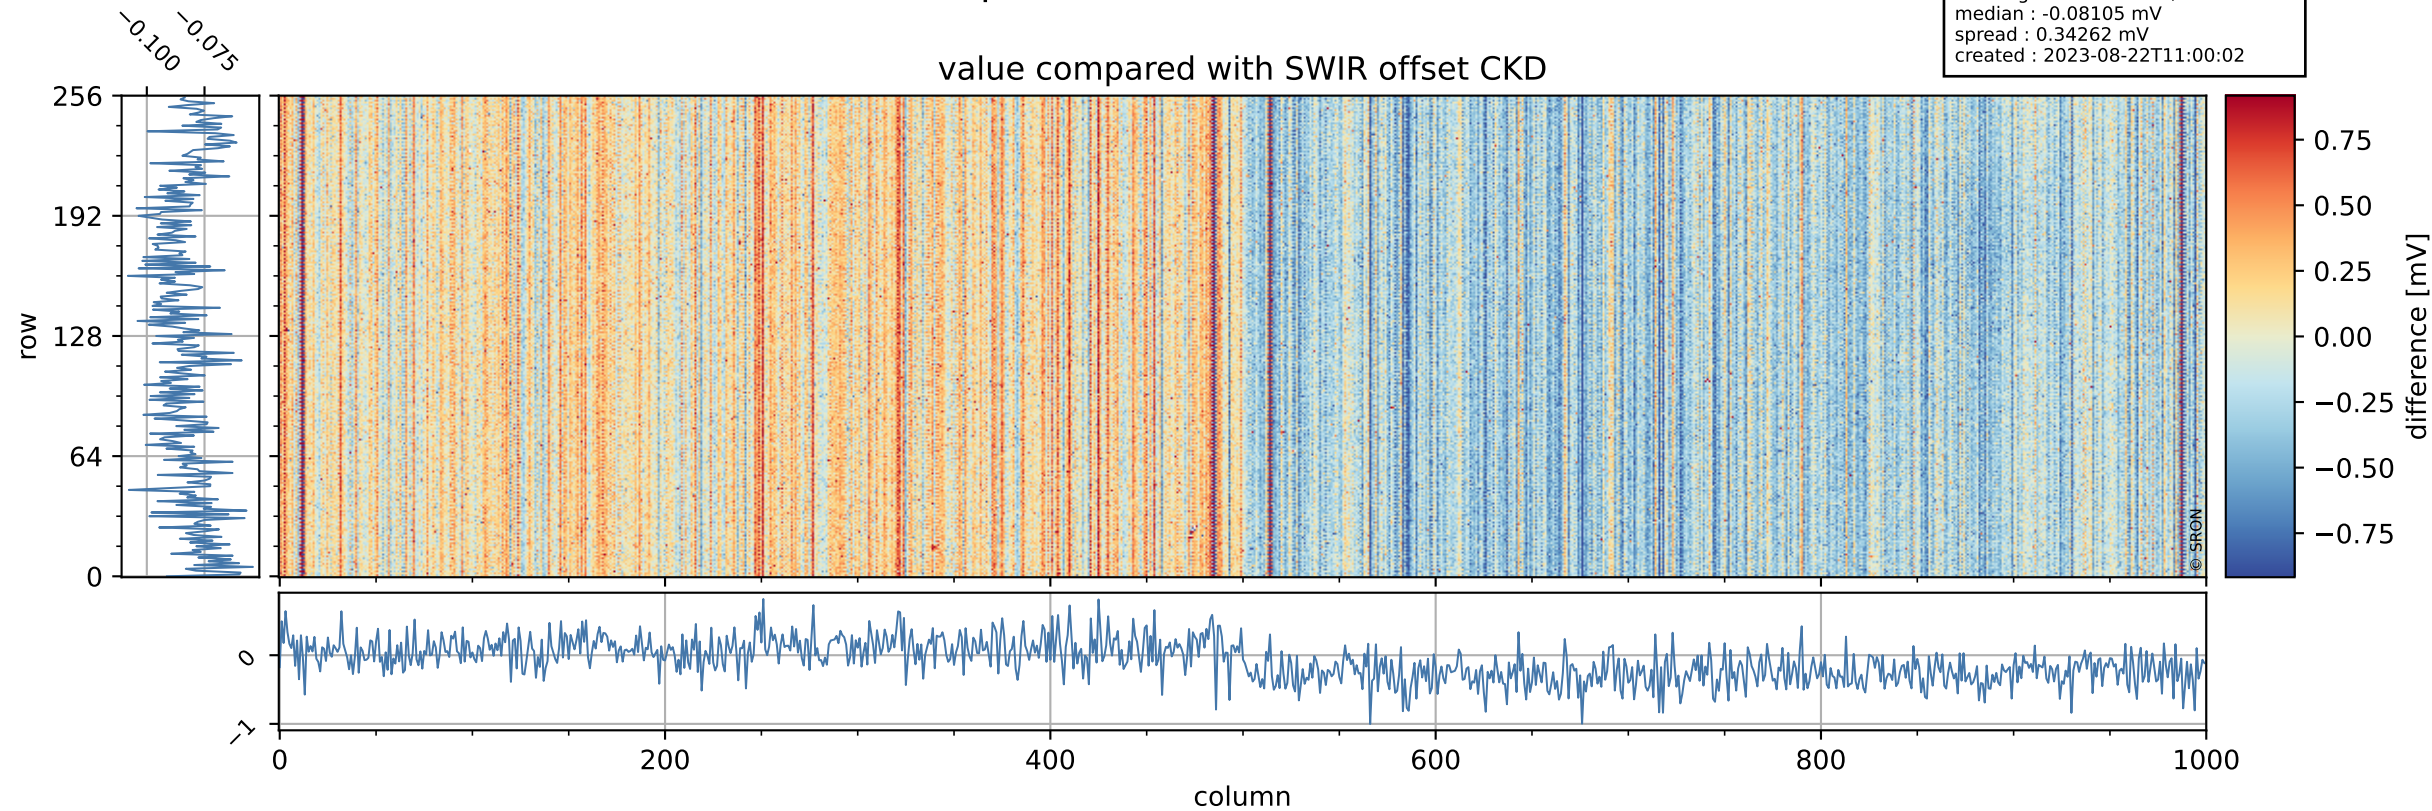

## value detector map

# Tropomi SWIR offset (beta nominal)

orbits : 18 in [3367, 3412]  
coverage : 2018-06-07 / 2018-06-10  
median : 34.91  $\mu\text{V}$   
spread : 20.432  $\mu\text{V}$   
created : 2023-08-22T11:00:02

# Tropomi SWIR offset (beta nominal)

orbits : 18 in [3367, 3412]  
coverage : 2018-06-07 / 2018-06-10  
median : -0.08105 mV  
spread : 0.34262 mV  
created : 2023-08-22T11:00:02

value compared with SWIR offset CKD

# Tropomi SWIR offset (beta nominal) ground-tracks of Sentinel-5P

orbits : 18 in [3367, 3412]  
coverage : 2018-06-07 / 2018-06-10  
created : 2023-08-22T11:00:03