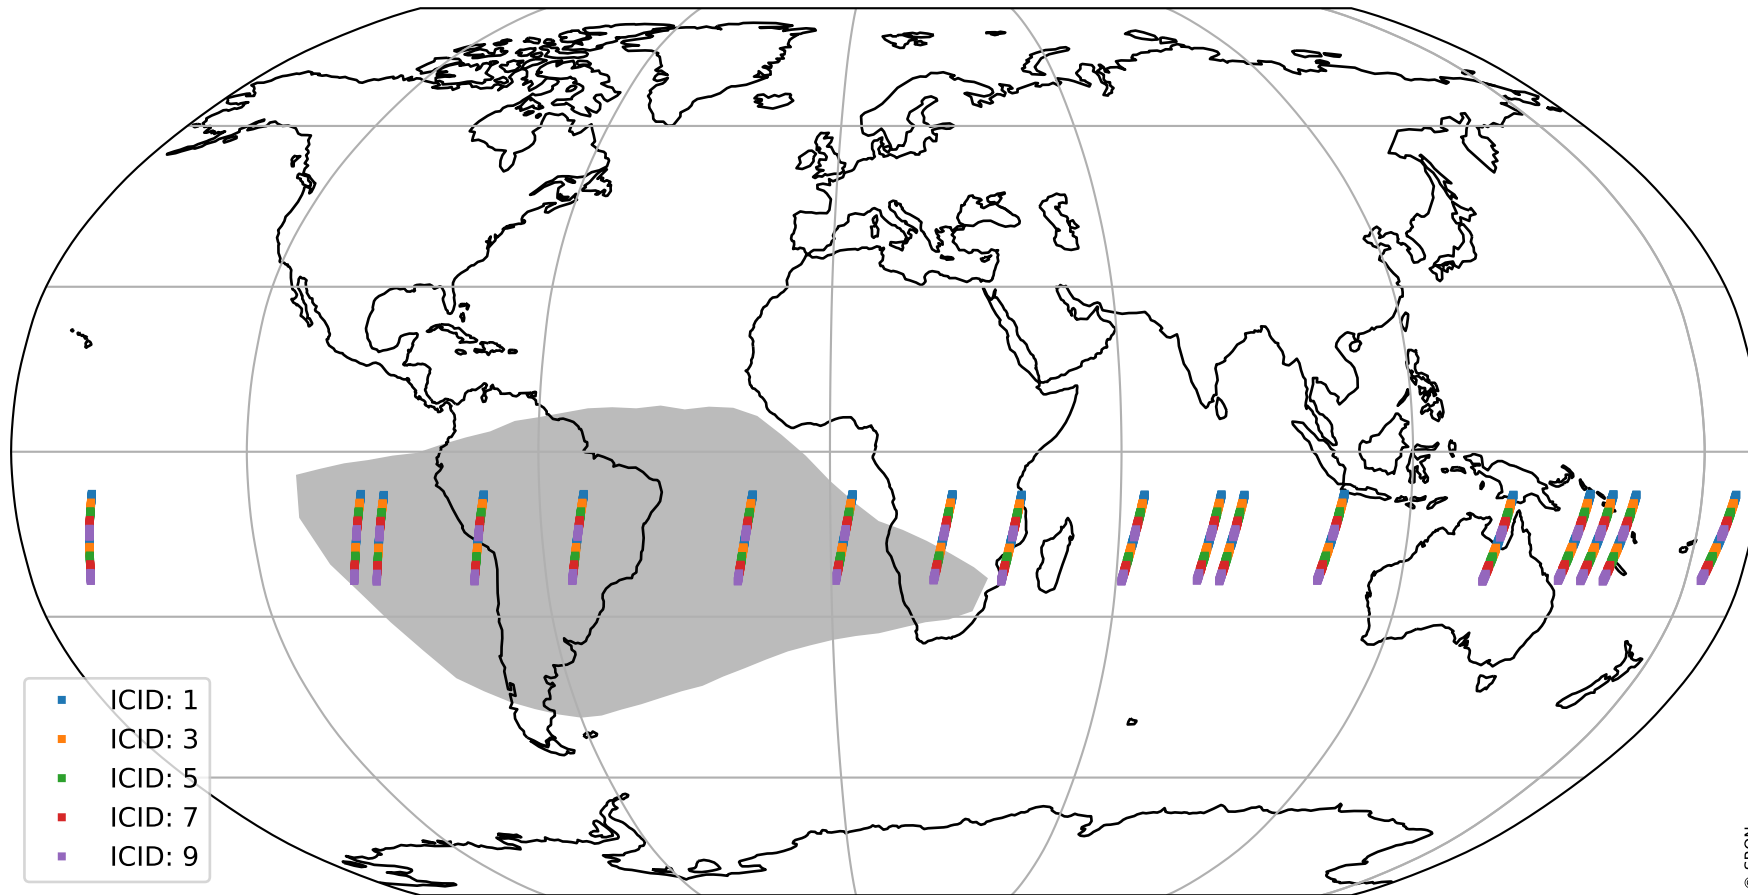

# Tropomi SWIR offset (beta nominal)

orbits : 18 in [3367, 3412]  
coverage : 2018-06-07 / 2018-06-10  
median : 34.91  $\mu\text{V}$   
spread : 20.432  $\mu\text{V}$   
created : 2023-08-22T11:00:02

# Tropomi SWIR offset (beta nominal)

orbits : 18 in [3367, 3412]  
coverage : 2018-06-07 / 2018-06-10  
median : -0.08105 mV  
spread : 0.34262 mV  
created : 2023-08-22T11:00:02

value compared with SWIR offset CKD

# Tropomi SWIR offset (beta nominal) ground-tracks of Sentinel-5P

orbits : 18 in [3367, 3412]  
coverage : 2018-06-07 / 2018-06-10  
created : 2023-08-22T11:00:03

# Tropomi SWIR offset (beta nominal)

orbits : [1867, 3412]  
coverage : 2018-02-20 / 2018-06-10  
created : 2023-08-22T11:00:03