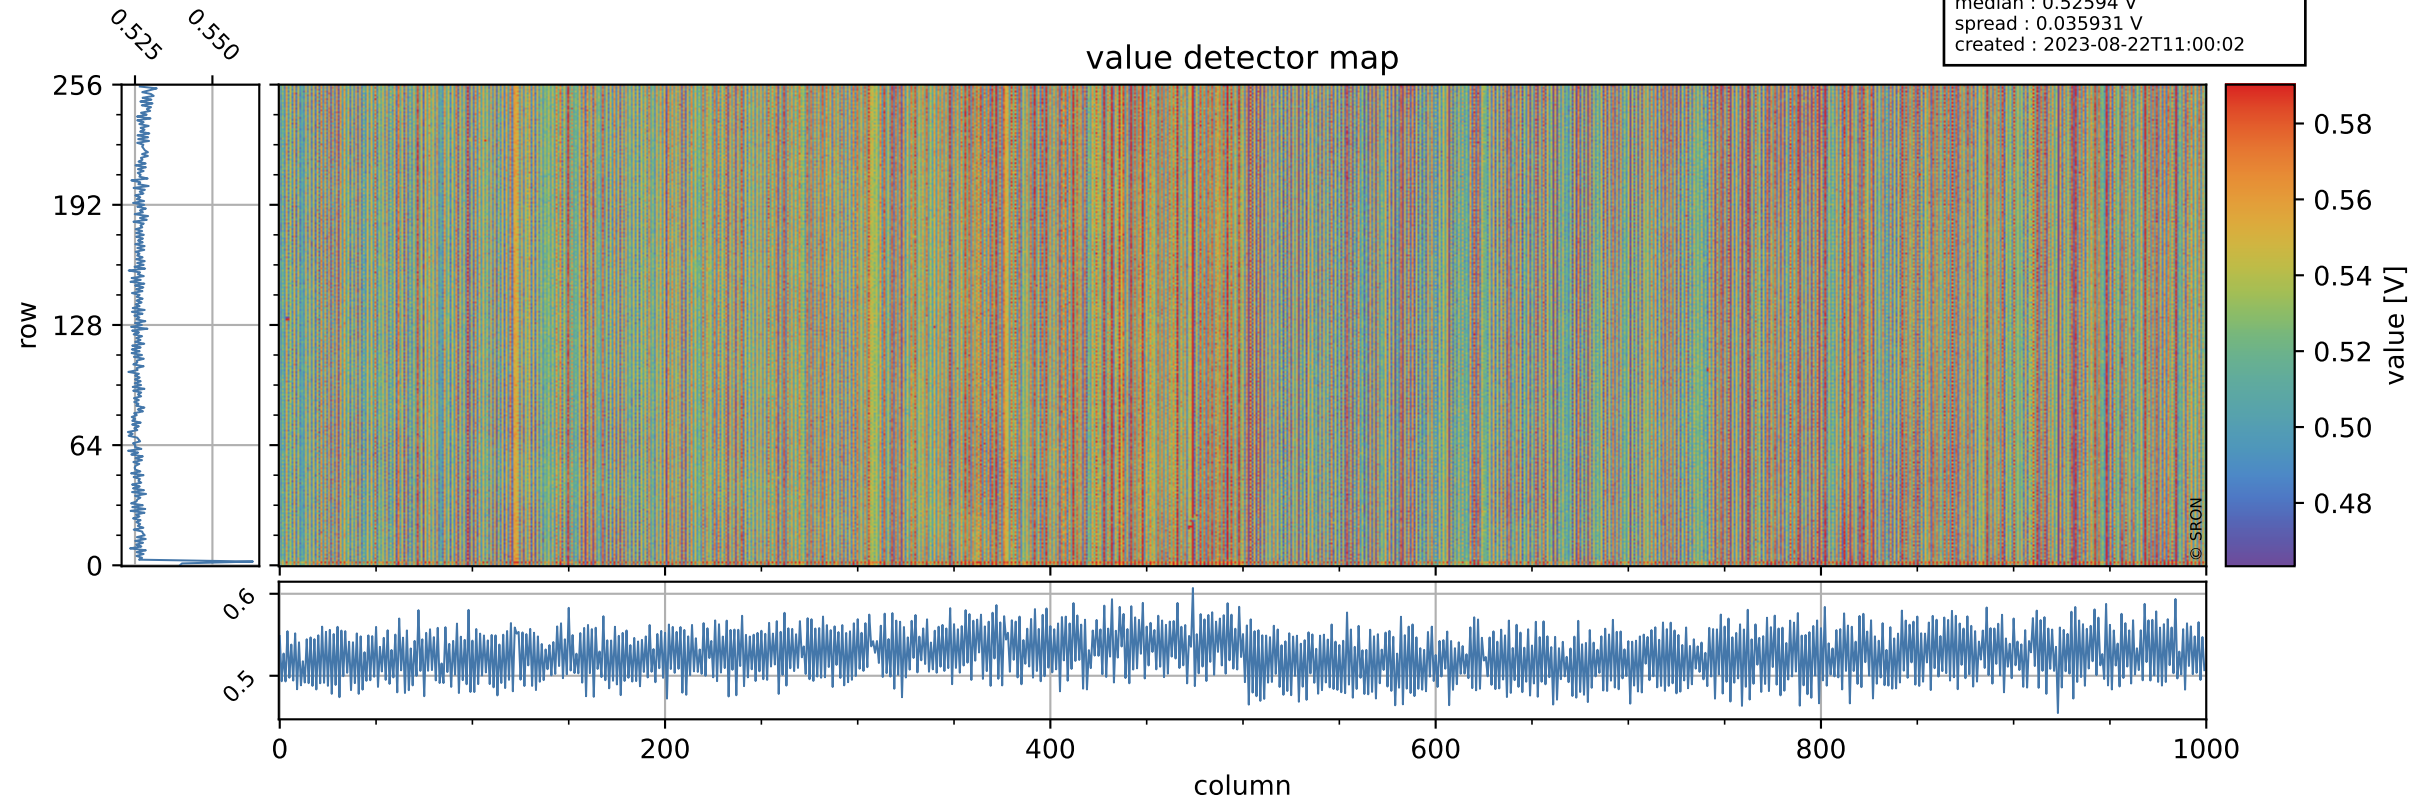

# Tropomi SWIR offset (beta nominal)

orbits : 18 in [3367, 3412]  
coverage : 2018-06-07 / 2018-06-10  
median : 0.52594 V  
spread : 0.035931 V  
created : 2023-08-22T11:00:02

## value detector map

# Tropomi SWIR offset (beta nominal)

orbits : 18 in [3367, 3412]  
coverage : 2018-06-07 / 2018-06-10  
median : 34.91  $\mu\text{V}$   
spread : 20.432  $\mu\text{V}$   
created : 2023-08-22T11:00:02

# Tropomi SWIR offset (beta nominal) ground-tracks of Sentinel-5P

orbits : 18 in [3367, 3412]  
coverage : 2018-06-07 / 2018-06-10  
created : 2023-08-22T11:00:03