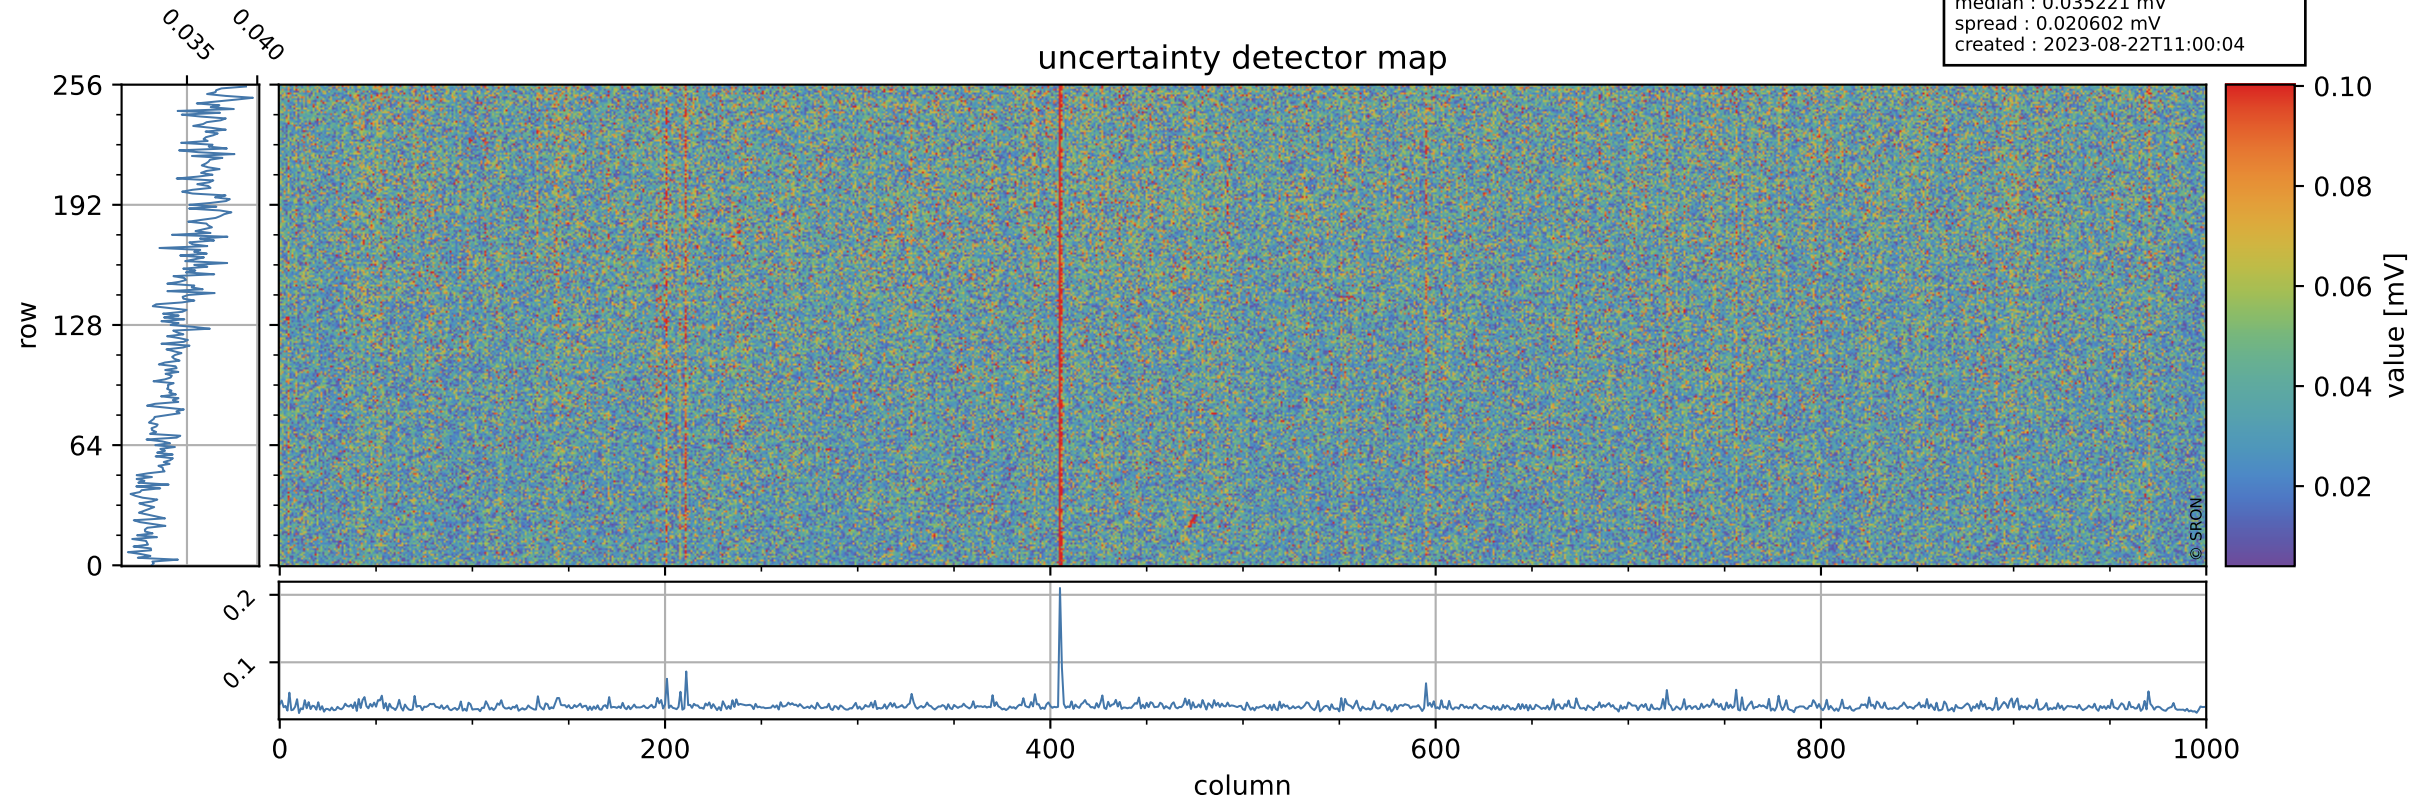

Tropomi SWIR offset (beta nominal)

orbits : 16 in [3412, 3457]
coverage : 2018-06-11 / 2018-06-13
median : 0.52593 V
spread : 0.035937 V
created : 2023-08-22T11:00:03

value detector map

Tropomi SWIR offset (beta nominal)

orbits : 16 in [3412, 3457]
coverage : 2018-06-11 / 2018-06-13
median : 0.035221 mV
spread : 0.020602 mV
created : 2023-08-22T11:00:04

Tropomi SWIR offset (beta nominal)

orbits : 16 in [3412, 3457]
coverage : 2018-06-11 / 2018-06-13
median : -0.087617 mV
spread : 0.35318 mV
created : 2023-08-22T11:00:04

value compared with SWIR offset CKD

Tropomi SWIR offset (beta nominal) ground-tracks of Sentinel-5P

orbits : 16 in [3412, 3457]
coverage : 2018-06-11 / 2018-06-13
created : 2023-08-22T11:00:04

Tropomi SWIR offset (beta nominal)

orbits : [1867, 3457]
coverage : 2018-02-20 / 2018-06-13
created : 2023-08-22T11:00:04

trend of detector median & temperatures