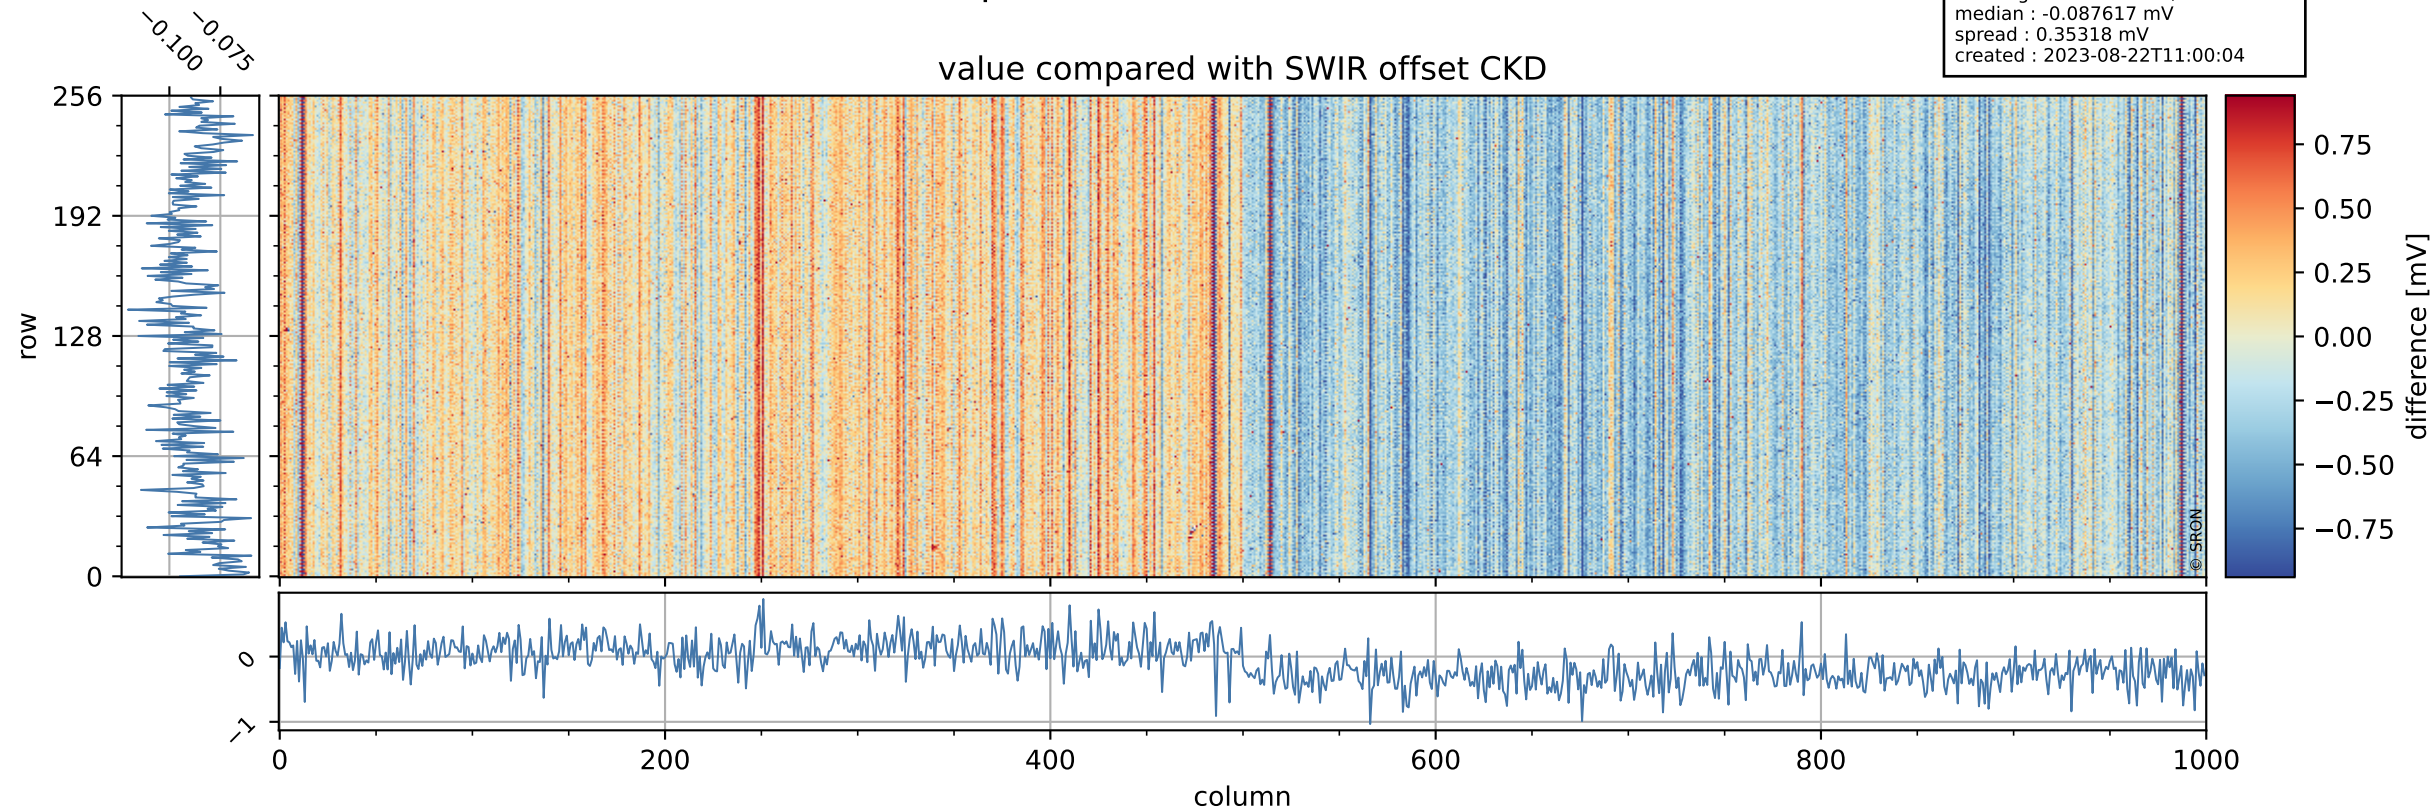

Tropomi SWIR offset (beta nominal)

orbits : 16 in [3412, 3457]
coverage : 2018-06-11 / 2018-06-13
median : 0.52593 V
spread : 0.035937 V
created : 2023-08-22T11:00:03

value detector map

Tropomi SWIR offset (beta nominal)

orbits : 16 in [3412, 3457]
coverage : 2018-06-11 / 2018-06-13
median : 0.035221 mV
spread : 0.020602 mV
created : 2023-08-22T11:00:04

Tropomi SWIR offset (beta nominal)

orbits : 16 in [3412, 3457]
coverage : 2018-06-11 / 2018-06-13
median : -0.087617 mV
spread : 0.35318 mV
created : 2023-08-22T11:00:04

value compared with SWIR offset CKD

Tropomi SWIR offset (beta nominal) ground-tracks of Sentinel-5P

orbits : 16 in [3412, 3457]
coverage : 2018-06-11 / 2018-06-13
created : 2023-08-22T11:00:04

Tropomi SWIR offset (beta nominal)

orbits : [1867, 3457]
coverage : 2018-02-20 / 2018-06-13
created : 2023-08-22T11:00:04

trend of detector median & temperatures