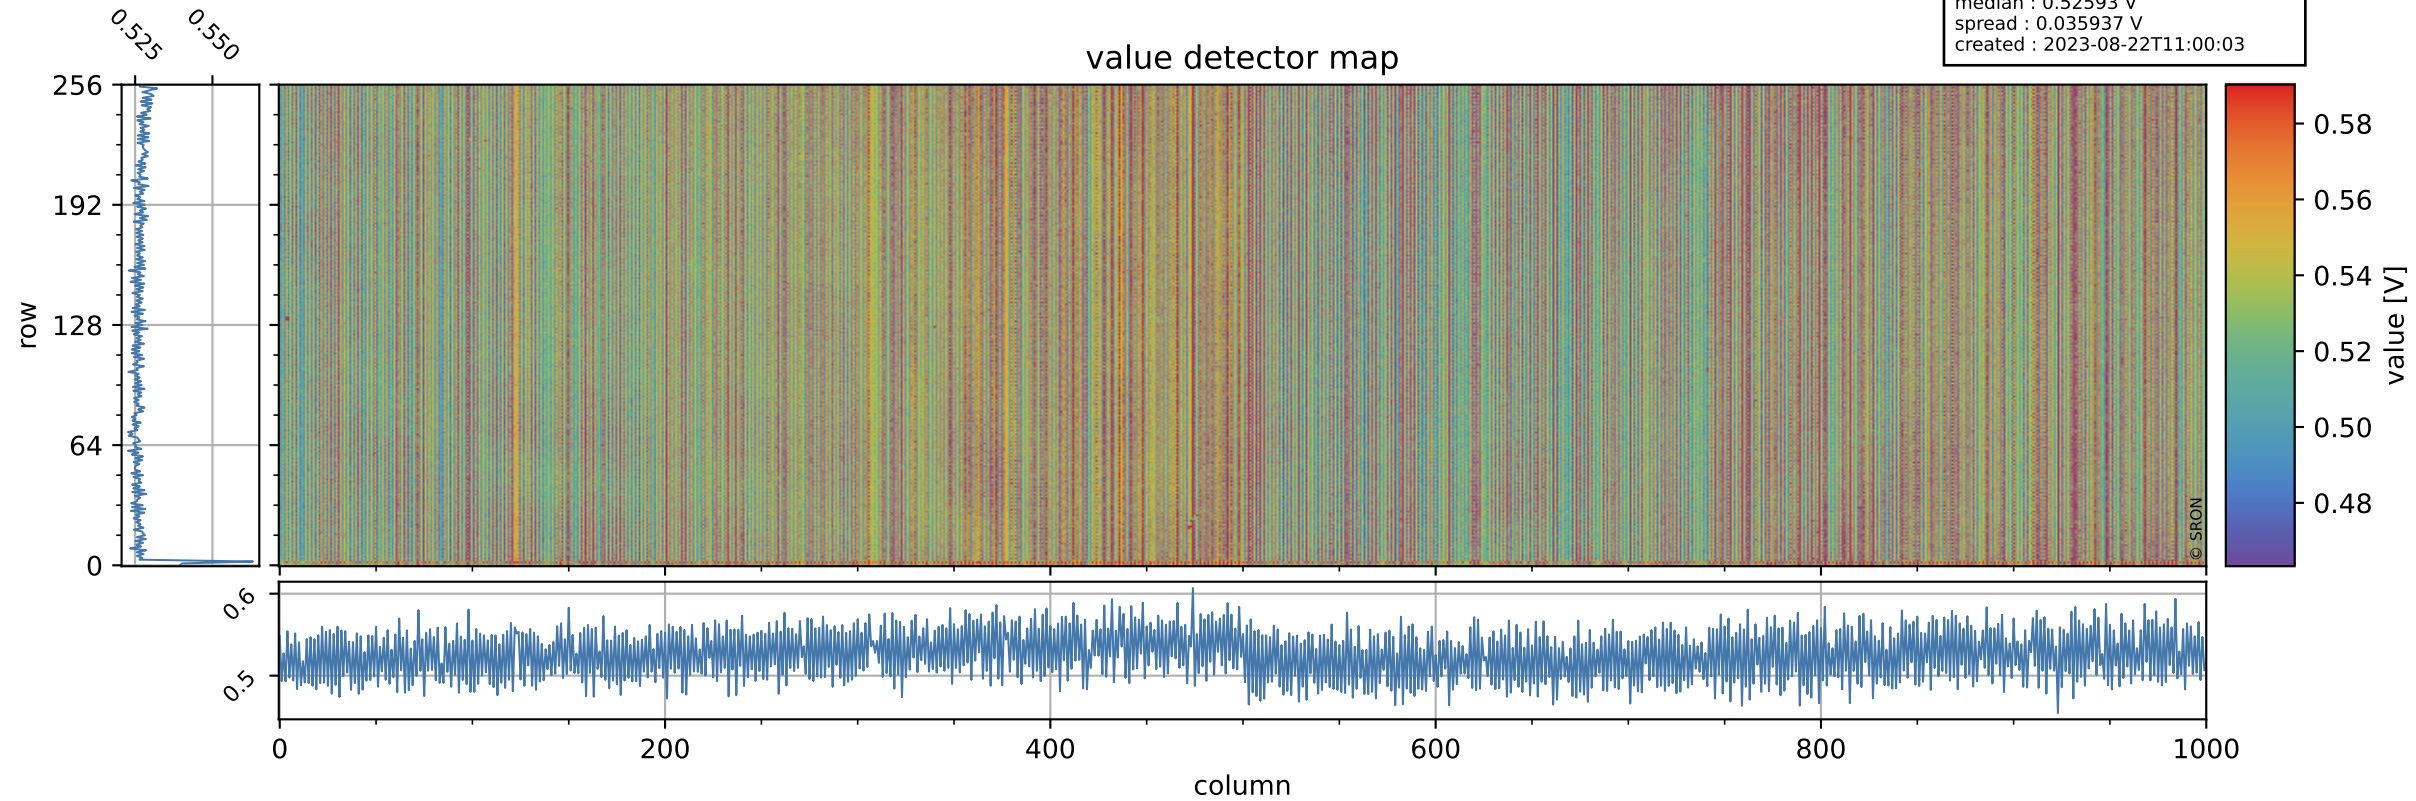

Tropomi SWIR offset (beta nominal)

orbits : 16 in [3412, 3457]
coverage : 2018-06-11 / 2018-06-13
median : 0.52593 V
spread : 0.035937 V
created : 2023-08-22T11:00:03

value detector map

Tropomi SWIR offset (beta nominal)

orbits : 16 in [3412, 3457]
coverage : 2018-06-11 / 2018-06-13
median : 0.035221 mV
spread : 0.020602 mV
created : 2023-08-22T11:00:04

Tropomi SWIR offset (beta nominal)

orbits : 16 in [3412, 3457]
coverage : 2018-06-11 / 2018-06-13
median : -0.087617 mV
spread : 0.35318 mV
created : 2023-08-22T11:00:04

value compared with SWIR offset CKD

Tropomi SWIR offset (beta nominal) ground-tracks of Sentinel-5P

orbits : 16 in [3412, 3457]
coverage : 2018-06-11 / 2018-06-13
created : 2023-08-22T11:00:04

Tropomi SWIR offset (beta nominal)

orbits : [1867, 3457]
coverage : 2018-02-20 / 2018-06-13
created : 2023-08-22T11:00:04

trend of detector median & temperatures