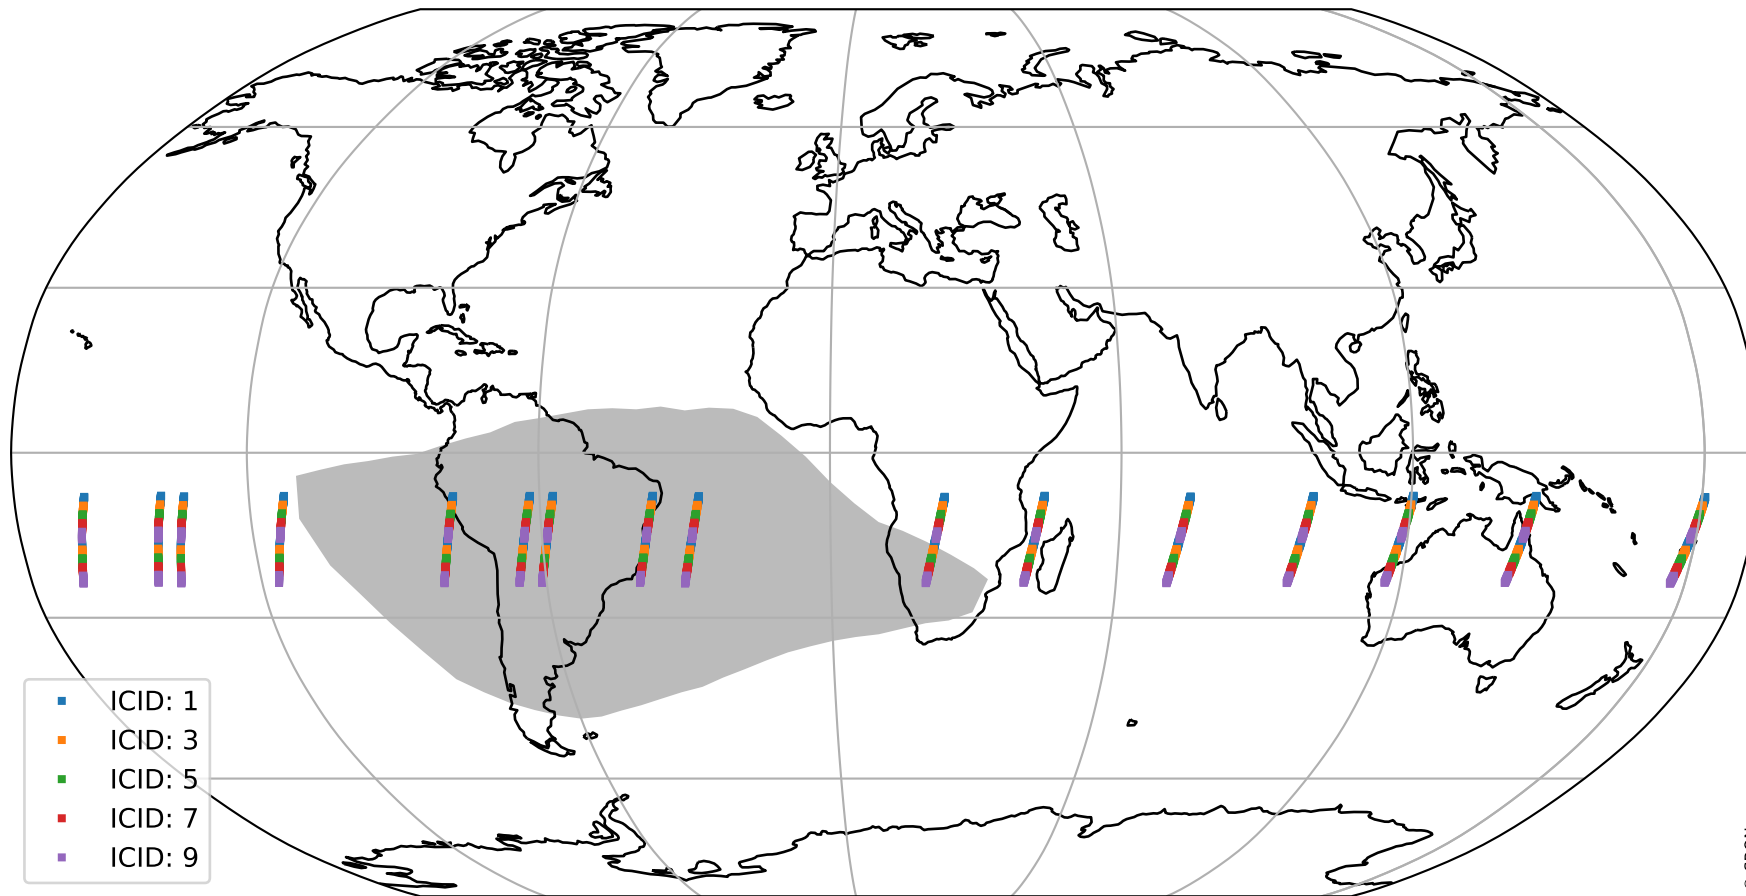

Tropomi SWIR offset (beta nominal)

orbits : 16 in [3412, 3457]
coverage : 2018-06-11 / 2018-06-13
median : 0.52593 V
spread : 0.035937 V
created : 2023-08-22T11:00:03

value detector map

Tropomi SWIR offset (beta nominal)

orbits : 16 in [3412, 3457]
coverage : 2018-06-11 / 2018-06-13
median : 0.035221 mV
spread : 0.020602 mV
created : 2023-08-22T11:00:04

Tropomi SWIR offset (beta nominal)

orbits : 16 in [3412, 3457]
coverage : 2018-06-11 / 2018-06-13
median : -0.087617 mV
spread : 0.35318 mV
created : 2023-08-22T11:00:04

value compared with SWIR offset CKD

Tropomi SWIR offset (beta nominal) ground-tracks of Sentinel-5P

orbits : 16 in [3412, 3457]
coverage : 2018-06-11 / 2018-06-13
created : 2023-08-22T11:00:04

Tropomi SWIR offset (beta nominal)

orbits : [1867, 3457]
coverage : 2018-02-20 / 2018-06-13
created : 2023-08-22T11:00:04

trend of detector median & temperatures