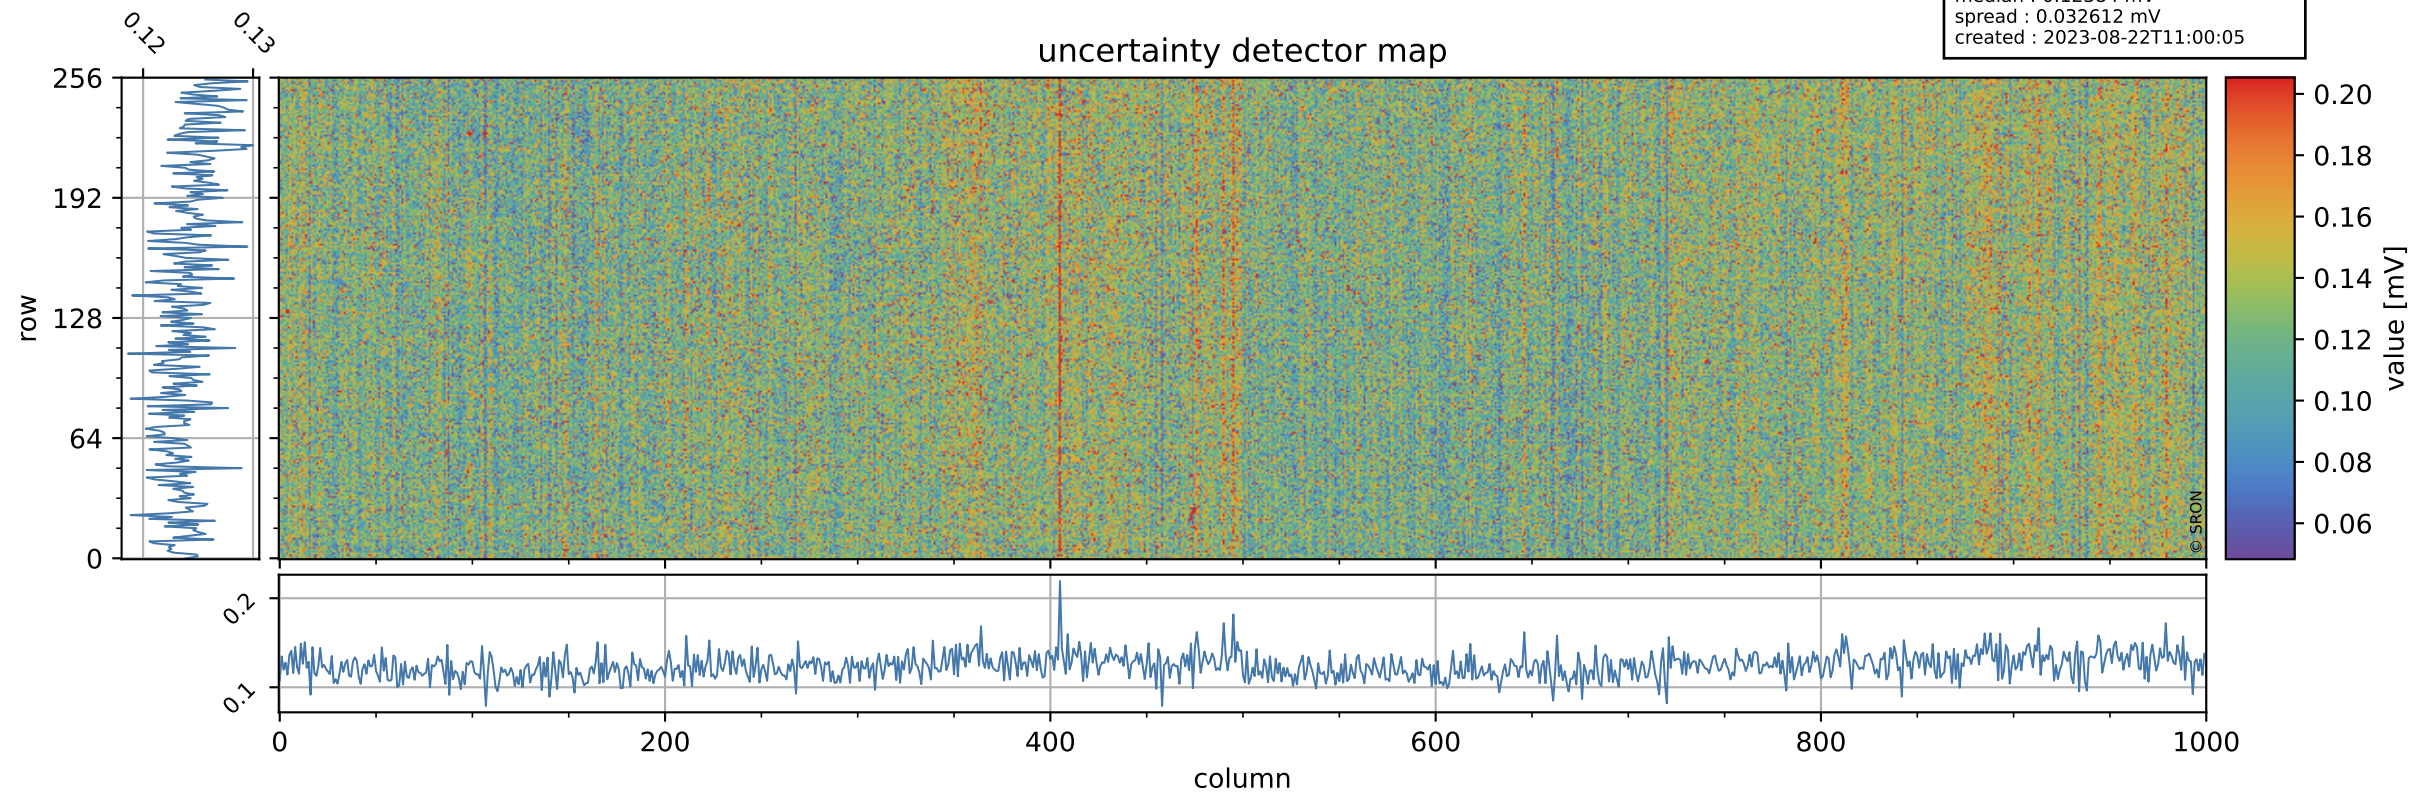

Tropomi SWIR offset (beta nominal)

orbits : 16 in [3457, 3502]
coverage : 2018-06-14 / 2018-06-17
median : 0.12384 mV
spread : 0.032612 mV
created : 2023-08-22T11:00:05

uncertainty detector map