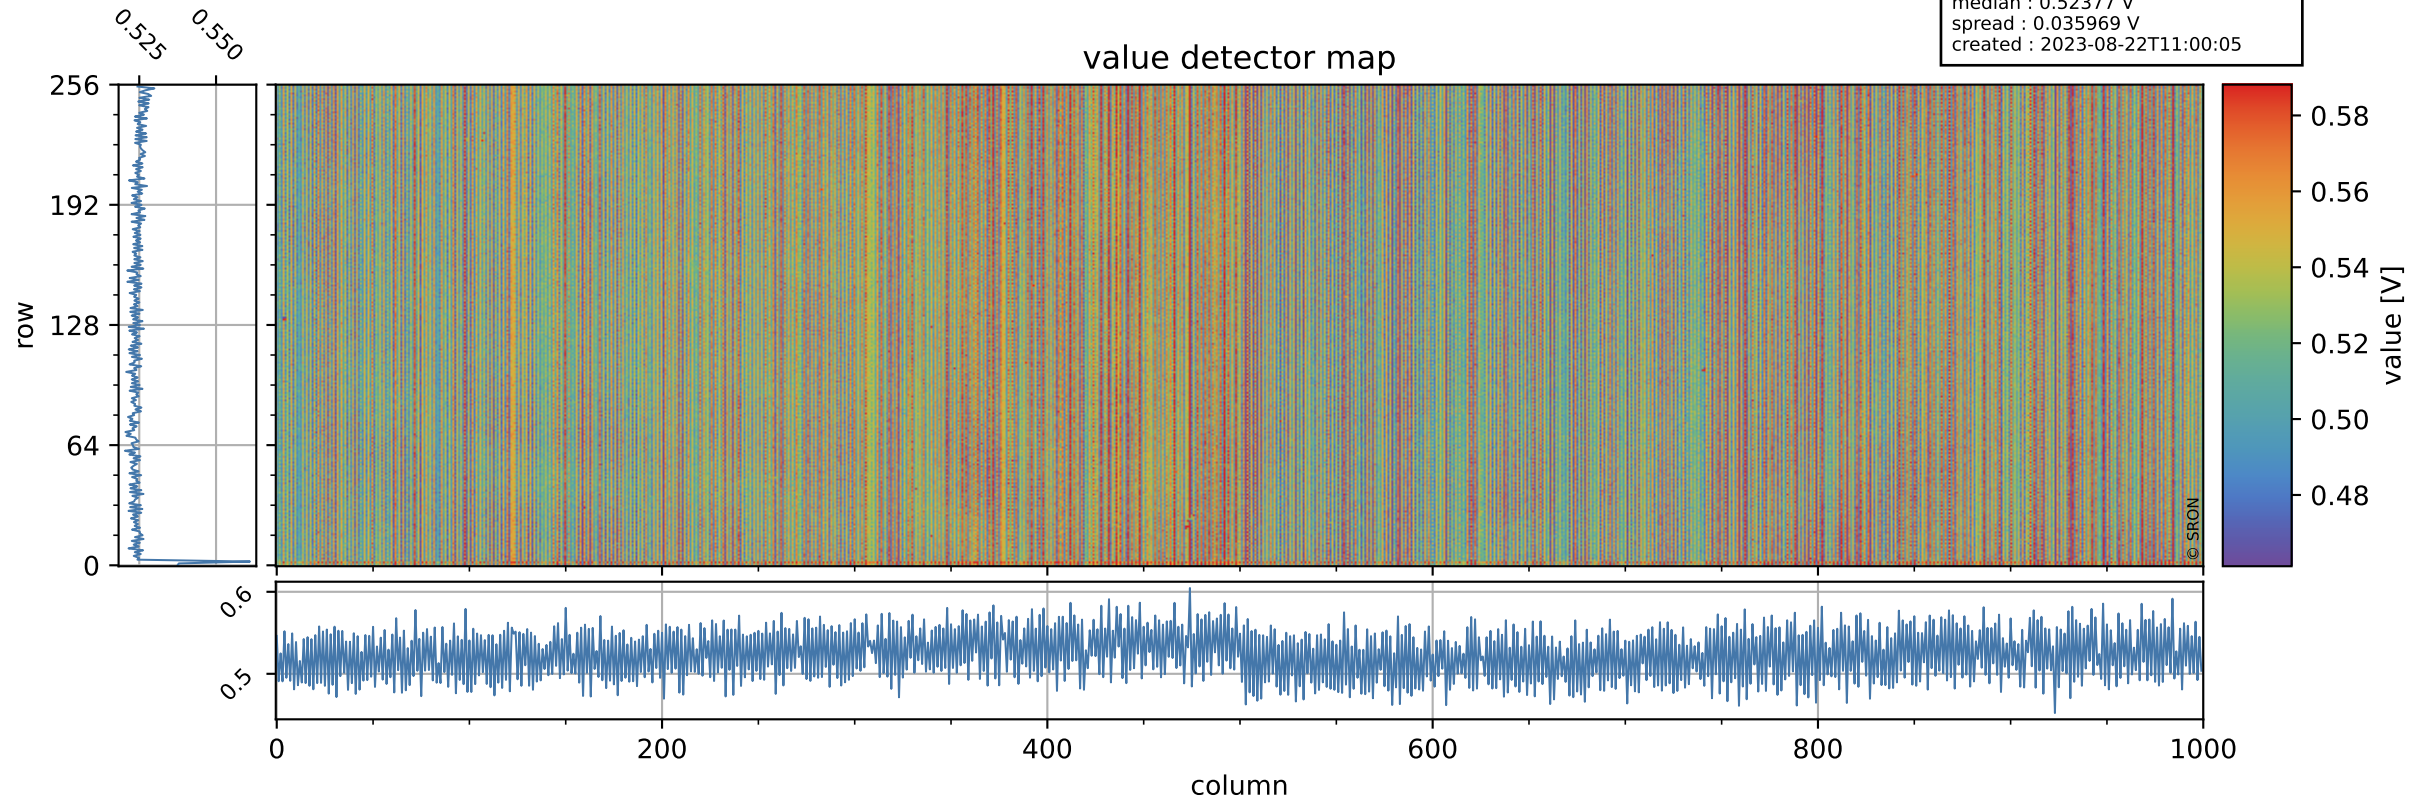

# Tropomi SWIR offset (beta nominal)

orbits : 16 in [3457, 3502]  
coverage : 2018-06-14 / 2018-06-17  
median : 0.52377 V  
spread : 0.035969 V  
created : 2023-08-22T11:00:05

## value detector map

# Tropomi SWIR offset (beta nominal)

orbits : 16 in [3457, 3502]  
coverage : 2018-06-14 / 2018-06-17  
median : 0.12384 mV  
spread : 0.032612 mV  
created : 2023-08-22T11:00:05

# Tropomi SWIR offset (beta nominal) ground-tracks of Sentinel-5P

orbits : 16 in [3457, 3502]  
coverage : 2018-06-14 / 2018-06-17  
created : 2023-08-22T11:00:06