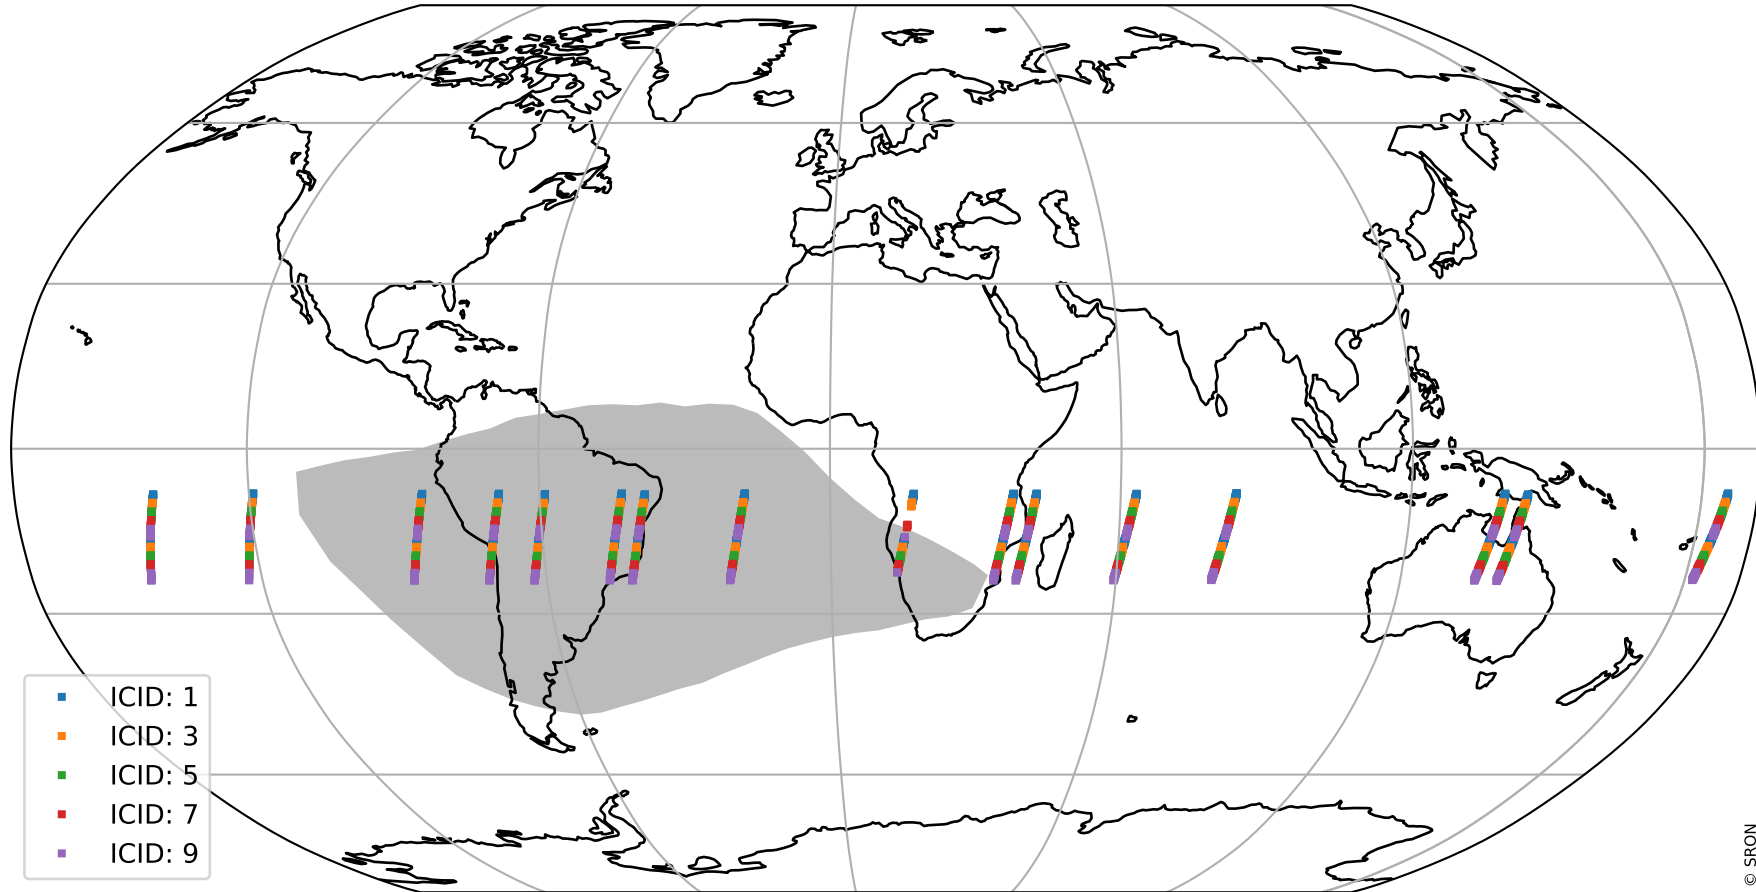

## uncertainty detector map

# Tropomi SWIR offset (beta nominal)

orbits : 16 in [3457, 3502]  
coverage : 2018-06-14 / 2018-06-17  
median : -2.2527 mV  
spread : 0.33624 mV  
created : 2023-08-22T11:00:06

value compared with SWIR offset CKD

# Tropomi SWIR offset (beta nominal) ground-tracks of Sentinel-5P

orbits : 16 in [3457, 3502]  
coverage : 2018-06-14 / 2018-06-17  
created : 2023-08-22T11:00:06

# Tropomi SWIR offset (beta nominal)

orbits : [1867, 3457]  
coverage : 2018-02-20 / 2018-06-13  
created : 2023-08-22T11:00:06