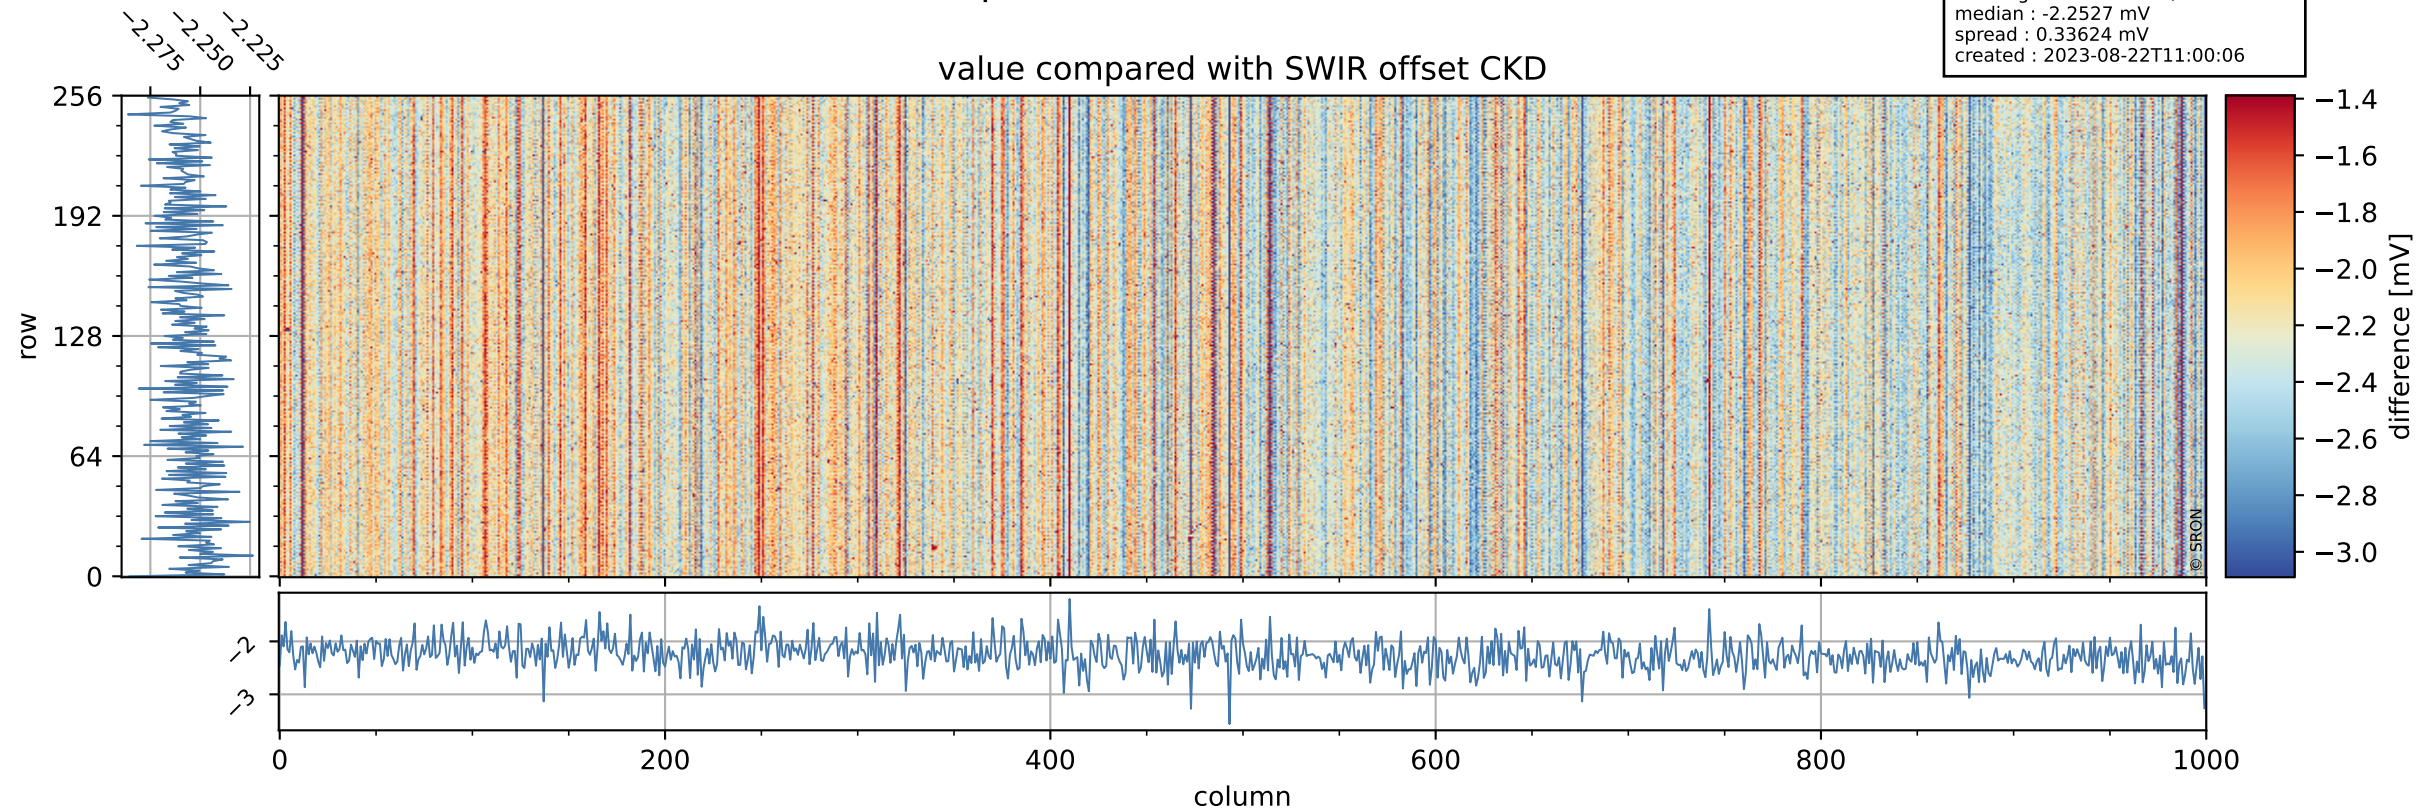

## value detector map

# Tropomi SWIR offset (beta nominal)

orbits : 16 in [3457, 3502]  
coverage : 2018-06-14 / 2018-06-17  
median : 0.12384 mV  
spread : 0.032612 mV  
created : 2023-08-22T11:00:05

## uncertainty detector map

# Tropomi SWIR offset (beta nominal) ground-tracks of Sentinel-5P

orbits : 16 in [3457, 3502]  
coverage : 2018-06-14 / 2018-06-17  
created : 2023-08-22T11:00:06