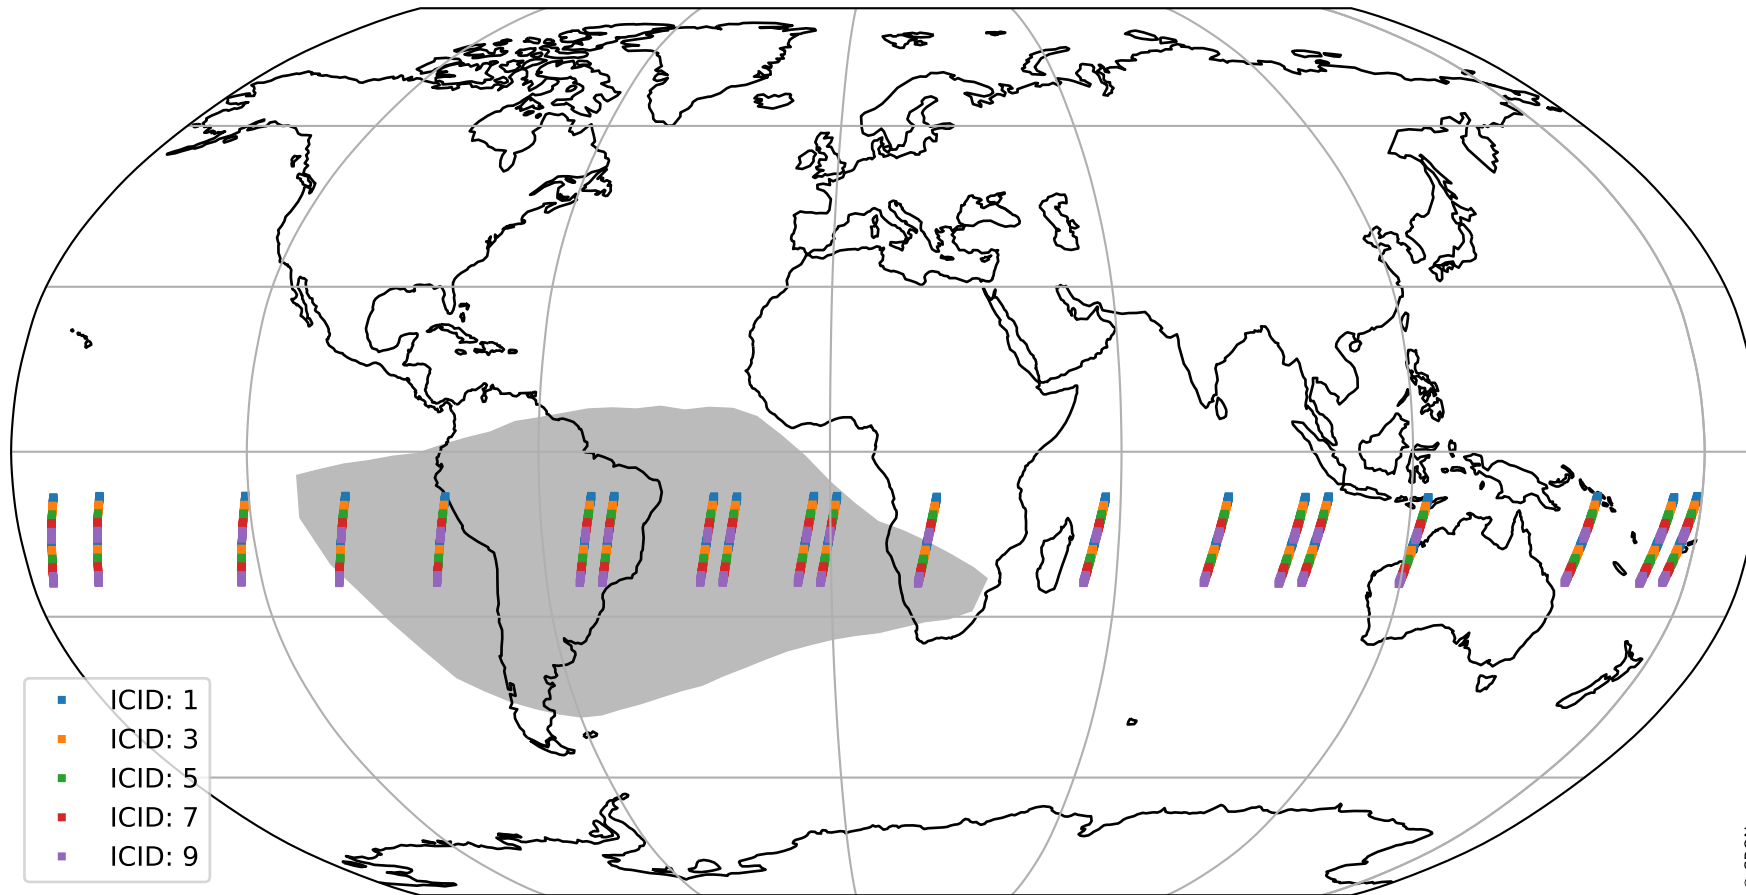

Tropomi SWIR offset (beta nominal)

orbits : 20 in [3502, 3547]
coverage : 2018-06-17 / 2018-06-20
median : 0.52597 V
spread : 0.035951 V
created : 2023-08-22T11:00:07

value detector map

Tropomi SWIR offset (beta nominal)

orbits : 20 in [3502, 3547]
coverage : 2018-06-17 / 2018-06-20
median : 0.039368 mV
spread : 0.022395 mV
created : 2023-08-22T11:00:07

Tropomi SWIR offset (beta nominal)

orbits : 20 in [3502, 3547]
coverage : 2018-06-17 / 2018-06-20
median : -0.047619 mV
spread : 0.32689 mV
created : 2023-08-22T11:00:07

value compared with SWIR offset CKD

Tropomi SWIR offset (beta nominal) ground-tracks of Sentinel-5P

orbits : 20 in [3502, 3547]
coverage : 2018-06-17 / 2018-06-20
created : 2023-08-22T11:00:08

Tropomi SWIR offset (beta nominal)

orbits : [1867, 3547]
coverage : 2018-02-20 / 2018-06-20
created : 2023-08-22T11:00:08

trend of detector median & temperatures