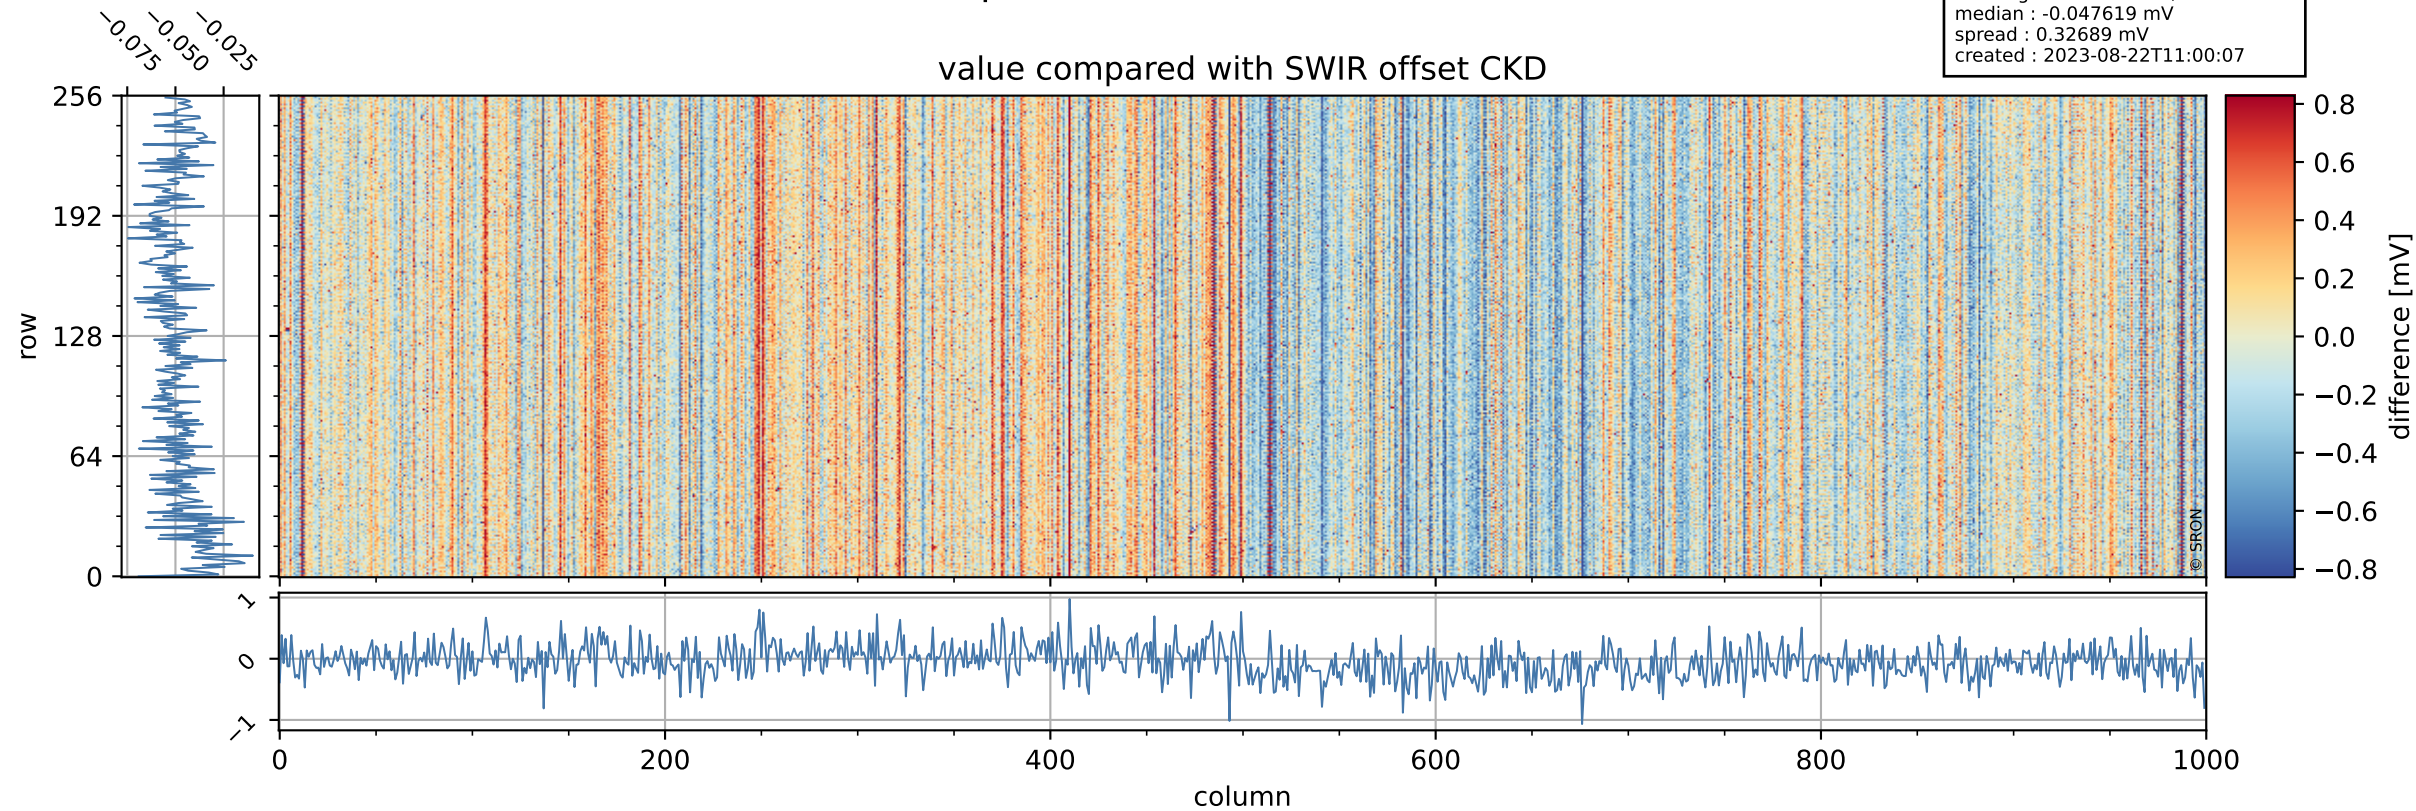

Tropomi SWIR offset (beta nominal)

orbits : 20 in [3502, 3547]
coverage : 2018-06-17 / 2018-06-20
median : 0.52597 V
spread : 0.035951 V
created : 2023-08-22T11:00:07

value detector map

Tropomi SWIR offset (beta nominal)

orbits : 20 in [3502, 3547]
coverage : 2018-06-17 / 2018-06-20
median : 0.039368 mV
spread : 0.022395 mV
created : 2023-08-22T11:00:07

Tropomi SWIR offset (beta nominal)

orbits : 20 in [3502, 3547]
coverage : 2018-06-17 / 2018-06-20
median : -0.047619 mV
spread : 0.32689 mV
created : 2023-08-22T11:00:07

value compared with SWIR offset CKD

Tropomi SWIR offset (beta nominal) ground-tracks of Sentinel-5P

orbits : 20 in [3502, 3547]
coverage : 2018-06-17 / 2018-06-20
created : 2023-08-22T11:00:08

Tropomi SWIR offset (beta nominal)

orbits : [1867, 3547]
coverage : 2018-02-20 / 2018-06-20
created : 2023-08-22T11:00:08

trend of detector median & temperatures