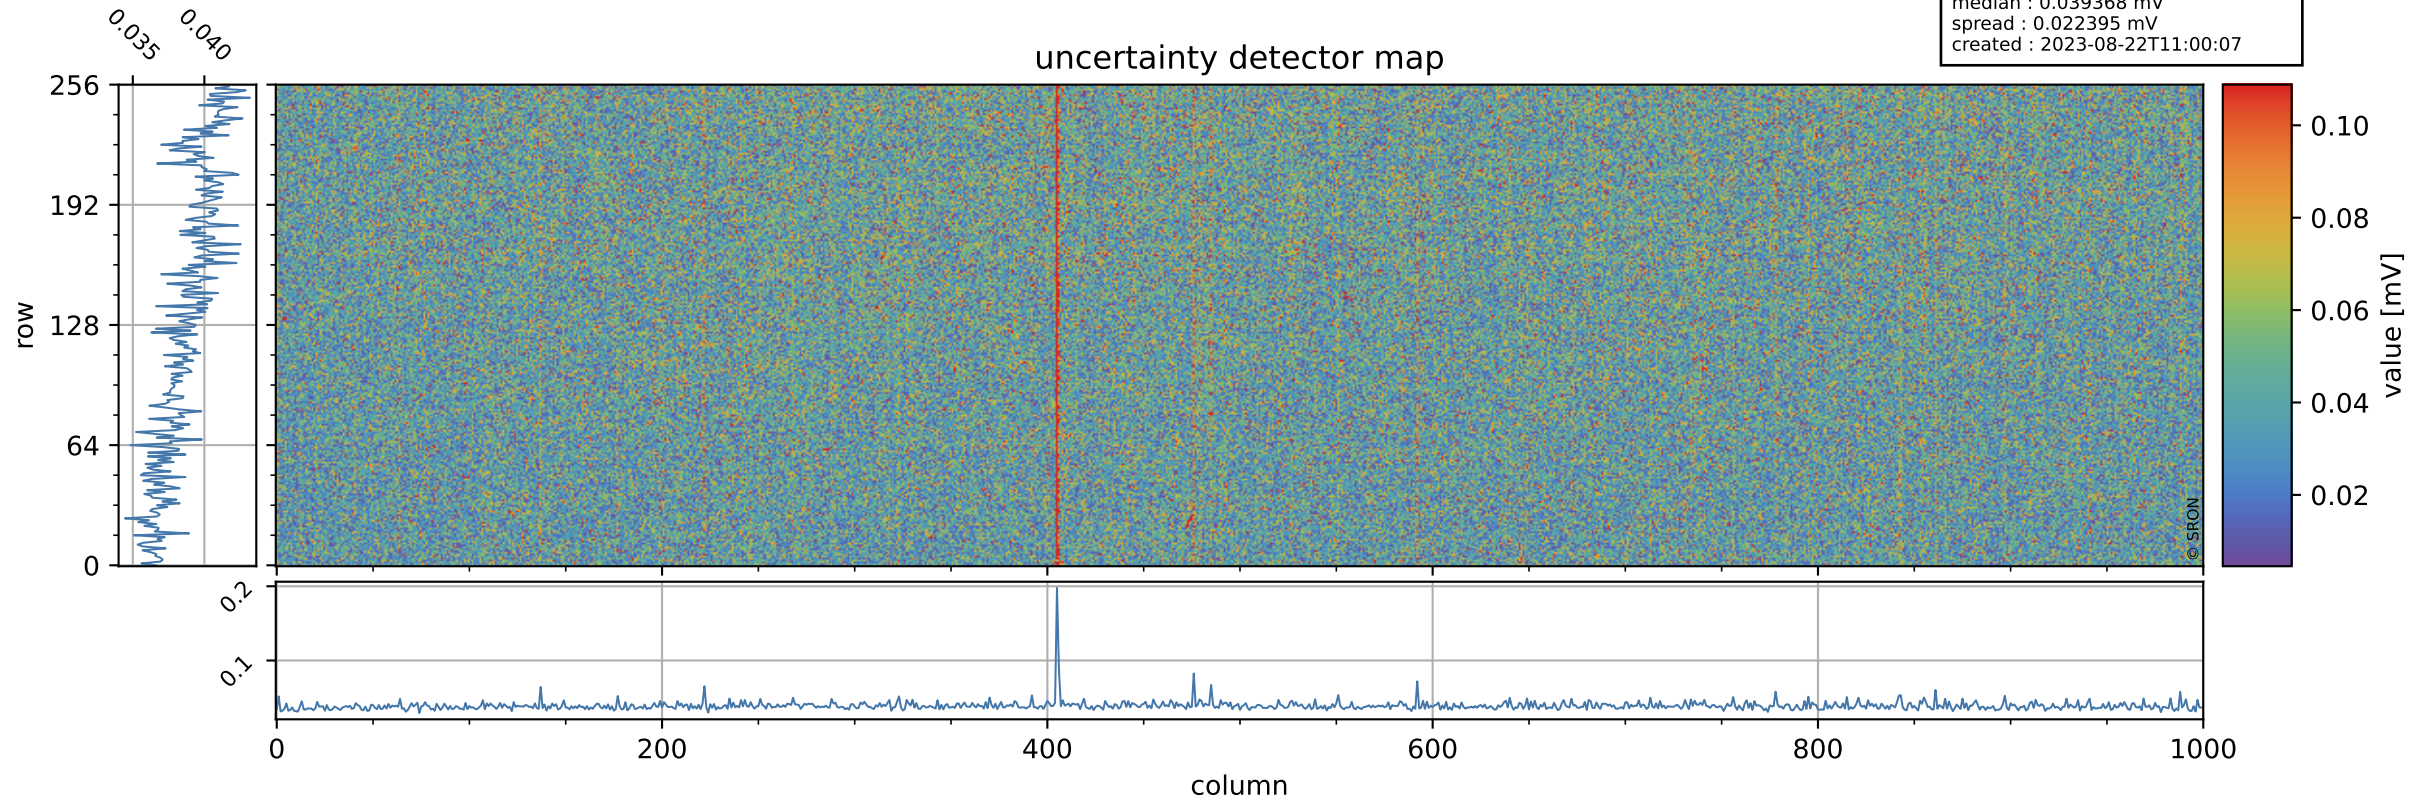

Tropomi SWIR offset (beta nominal)

orbits : 20 in [3502, 3547]
coverage : 2018-06-17 / 2018-06-20
median : 0.52597 V
spread : 0.035951 V
created : 2023-08-22T11:00:07

value detector map

Tropomi SWIR offset (beta nominal)

orbits : 20 in [3502, 3547]
coverage : 2018-06-17 / 2018-06-20
median : 0.039368 mV
spread : 0.022395 mV
created : 2023-08-22T11:00:07

Tropomi SWIR offset (beta nominal)

orbits : 20 in [3502, 3547]
coverage : 2018-06-17 / 2018-06-20
median : -0.047619 mV
spread : 0.32689 mV
created : 2023-08-22T11:00:07

value compared with SWIR offset CKD

Tropomi SWIR offset (beta nominal) ground-tracks of Sentinel-5P

orbits : 20 in [3502, 3547]
coverage : 2018-06-17 / 2018-06-20
created : 2023-08-22T11:00:08

Tropomi SWIR offset (beta nominal)

orbits : [1867, 3547]
coverage : 2018-02-20 / 2018-06-20
created : 2023-08-22T11:00:08

trend of detector median & temperatures