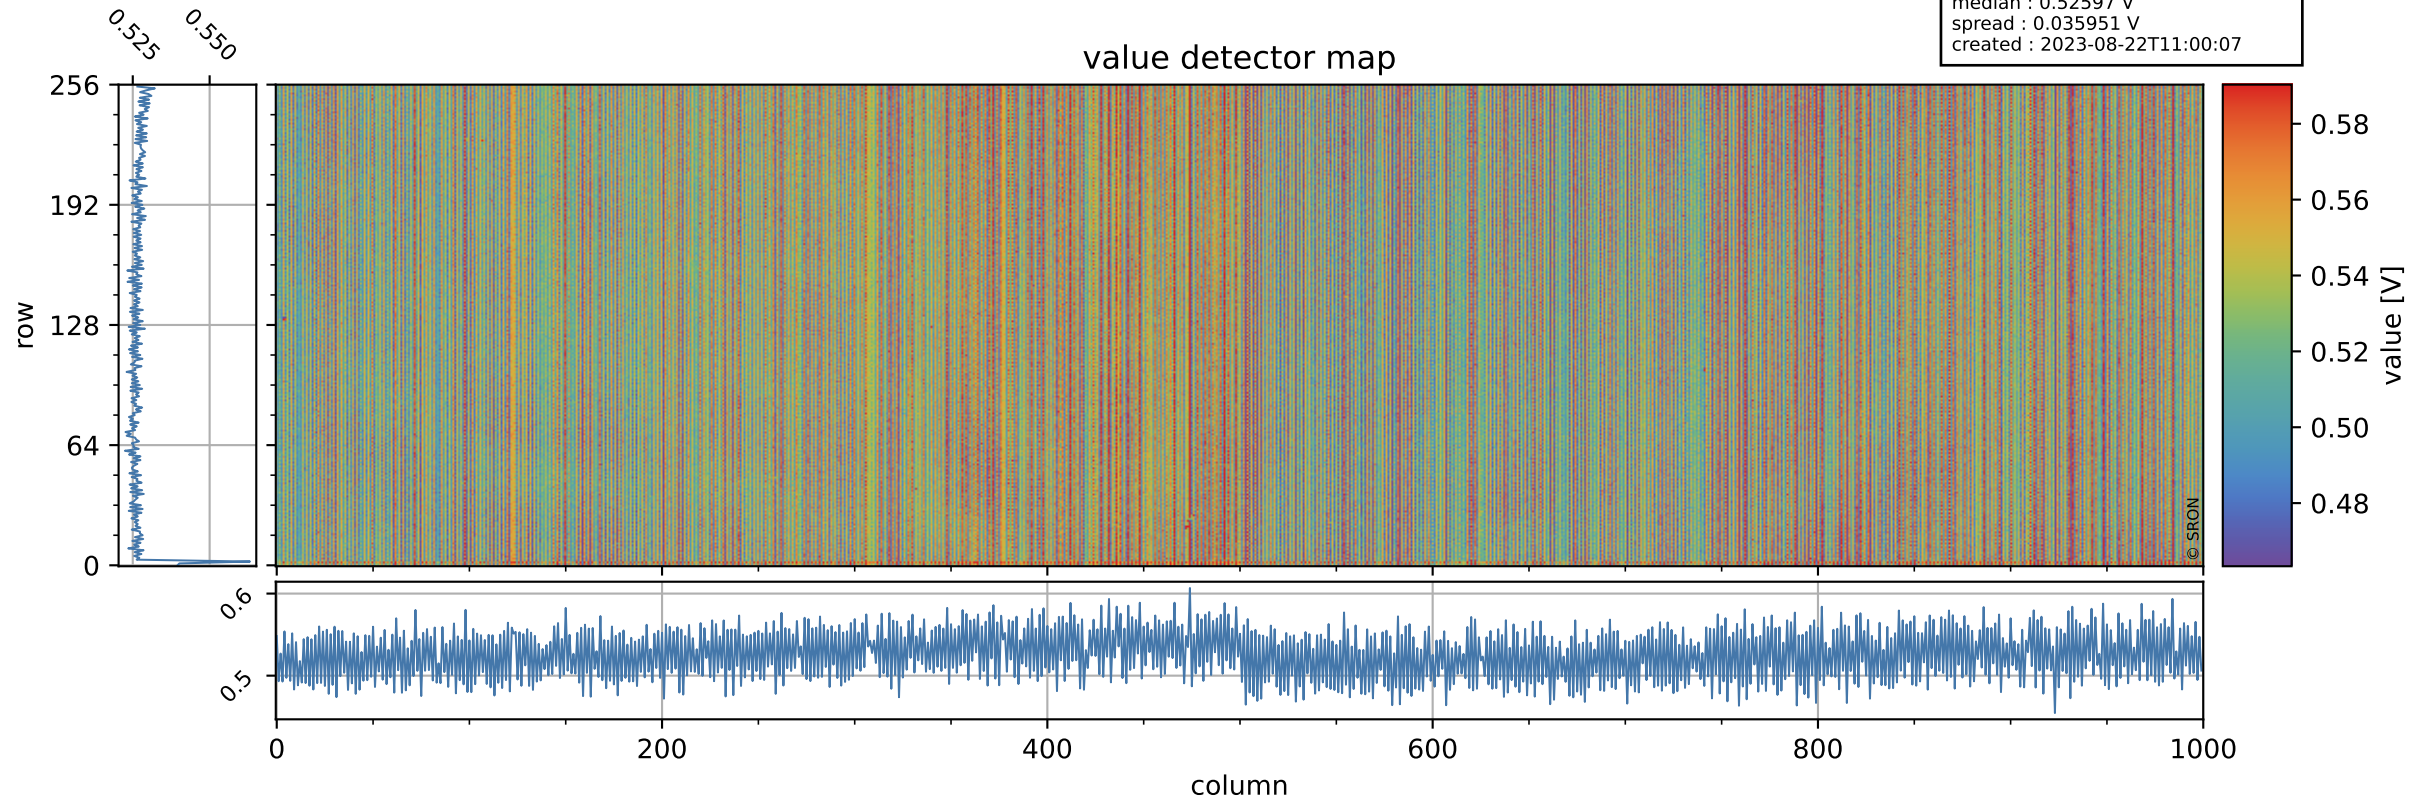

Tropomi SWIR offset (beta nominal)

orbits : 20 in [3502, 3547]
coverage : 2018-06-17 / 2018-06-20
median : 0.52597 V
spread : 0.035951 V
created : 2023-08-22T11:00:07

value detector map

Tropomi SWIR offset (beta nominal)

orbits : 20 in [3502, 3547]
coverage : 2018-06-17 / 2018-06-20
median : 0.039368 mV
spread : 0.022395 mV
created : 2023-08-22T11:00:07

Tropomi SWIR offset (beta nominal)

orbits : 20 in [3502, 3547]
coverage : 2018-06-17 / 2018-06-20
median : -0.047619 mV
spread : 0.32689 mV
created : 2023-08-22T11:00:07

value compared with SWIR offset CKD

Tropomi SWIR offset (beta nominal) ground-tracks of Sentinel-5P

orbits : 20 in [3502, 3547]
coverage : 2018-06-17 / 2018-06-20
created : 2023-08-22T11:00:08

Tropomi SWIR offset (beta nominal)

orbits : [1867, 3547]
coverage : 2018-02-20 / 2018-06-20
created : 2023-08-22T11:00:08

trend of detector median & temperatures