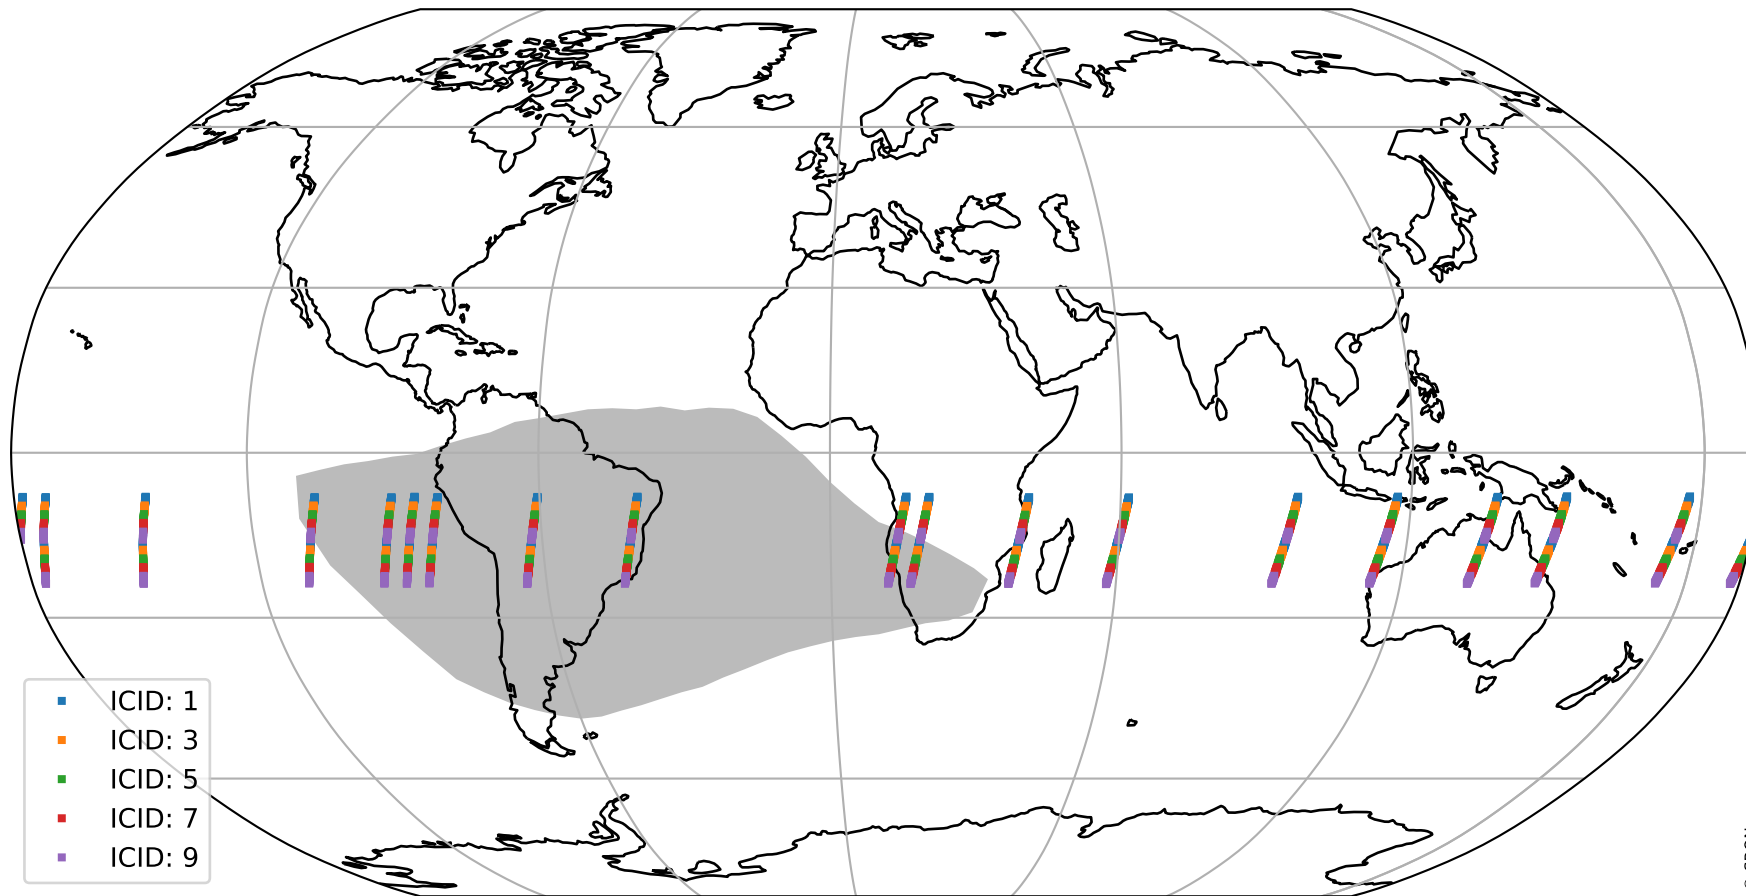

Tropomi SWIR offset (beta nominal)

orbits : 18 in [3547, 3592]
coverage : 2018-06-20 / 2018-06-23
median : 0.52601 V
spread : 0.035942 V
created : 2023-08-22T11:00:09

value detector map

Tropomi SWIR offset (beta nominal)

orbits : 18 in [3547, 3592]
coverage : 2018-06-20 / 2018-06-23
median : 33.988 μV
spread : 19.681 μV
created : 2023-08-22T11:00:09

Tropomi SWIR offset (beta nominal)

orbits : 18 in [3547, 3592]
coverage : 2018-06-20 / 2018-06-23
median : -0.0085103 mV
spread : 0.31837 mV
created : 2023-08-22T11:00:09

value compared with SWIR offset CKD

Tropomi SWIR offset (beta nominal) ground-tracks of Sentinel-5P

orbits : 18 in [3547, 3592]
coverage : 2018-06-20 / 2018-06-23
created : 2023-08-22T11:00:09

Tropomi SWIR offset (beta nominal)

orbits : [1867, 3592]
coverage : 2018-02-20 / 2018-06-23
created : 2023-08-22T11:00:10

trend of detector median & temperatures