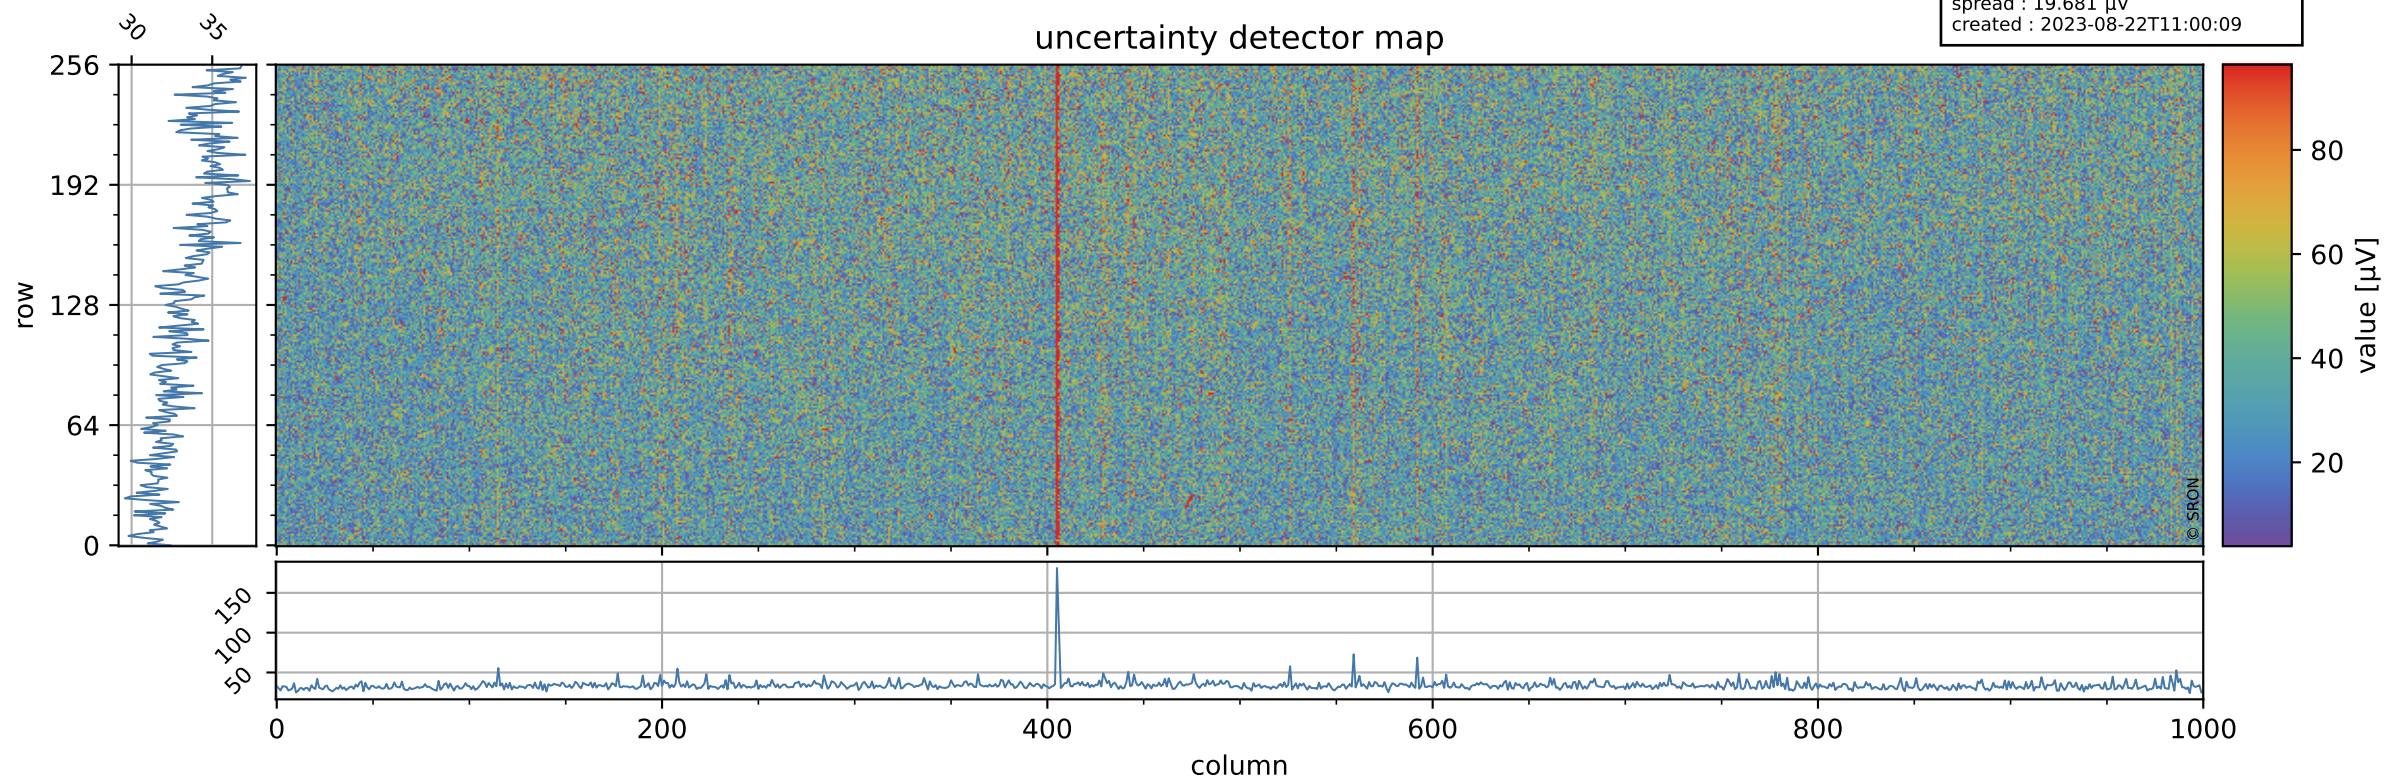

Tropomi SWIR offset (beta nominal)

orbits : 18 in [3547, 3592]
coverage : 2018-06-20 / 2018-06-23
median : 0.52601 V
spread : 0.035942 V
created : 2023-08-22T11:00:09

value detector map

Tropomi SWIR offset (beta nominal)

orbits : 18 in [3547, 3592]
coverage : 2018-06-20 / 2018-06-23
median : 33.988 μV
spread : 19.681 μV
created : 2023-08-22T11:00:09

Tropomi SWIR offset (beta nominal)

orbits : 18 in [3547, 3592]
coverage : 2018-06-20 / 2018-06-23
median : -0.0085103 mV
spread : 0.31837 mV
created : 2023-08-22T11:00:09

value compared with SWIR offset CKD

Tropomi SWIR offset (beta nominal) ground-tracks of Sentinel-5P

orbits : 18 in [3547, 3592]
coverage : 2018-06-20 / 2018-06-23
created : 2023-08-22T11:00:09

Tropomi SWIR offset (beta nominal)

orbits : [1867, 3592]
coverage : 2018-02-20 / 2018-06-23
created : 2023-08-22T11:00:10

trend of detector median & temperatures