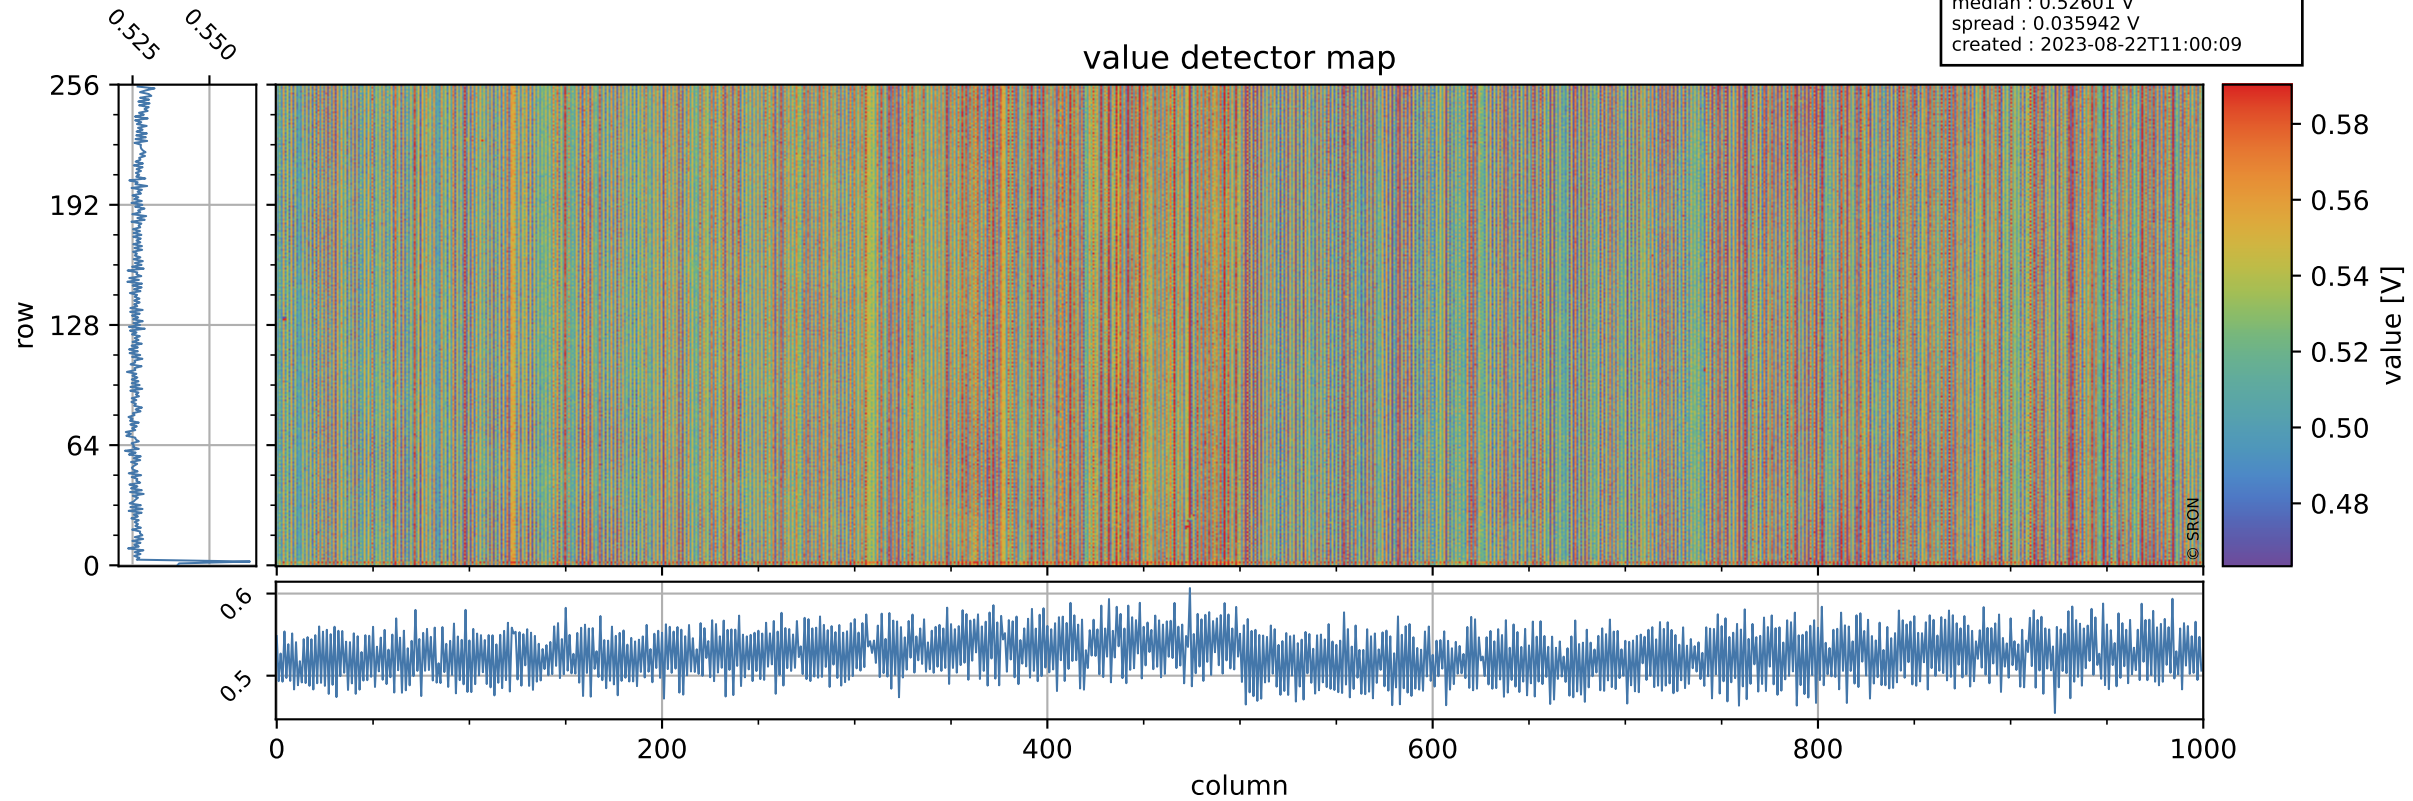

Tropomi SWIR offset (beta nominal)

orbits : 18 in [3547, 3592]
coverage : 2018-06-20 / 2018-06-23
median : 0.52601 V
spread : 0.035942 V
created : 2023-08-22T11:00:09

value detector map

Tropomi SWIR offset (beta nominal)

orbits : 18 in [3547, 3592]
coverage : 2018-06-20 / 2018-06-23
median : 33.988 μV
spread : 19.681 μV
created : 2023-08-22T11:00:09

Tropomi SWIR offset (beta nominal)

orbits : 18 in [3547, 3592]
coverage : 2018-06-20 / 2018-06-23
median : -0.0085103 mV
spread : 0.31837 mV
created : 2023-08-22T11:00:09

value compared with SWIR offset CKD

Tropomi SWIR offset (beta nominal) ground-tracks of Sentinel-5P

orbits : 18 in [3547, 3592]
coverage : 2018-06-20 / 2018-06-23
created : 2023-08-22T11:00:09

Tropomi SWIR offset (beta nominal)

orbits : [1867, 3592]
coverage : 2018-02-20 / 2018-06-23
created : 2023-08-22T11:00:10

trend of detector median & temperatures