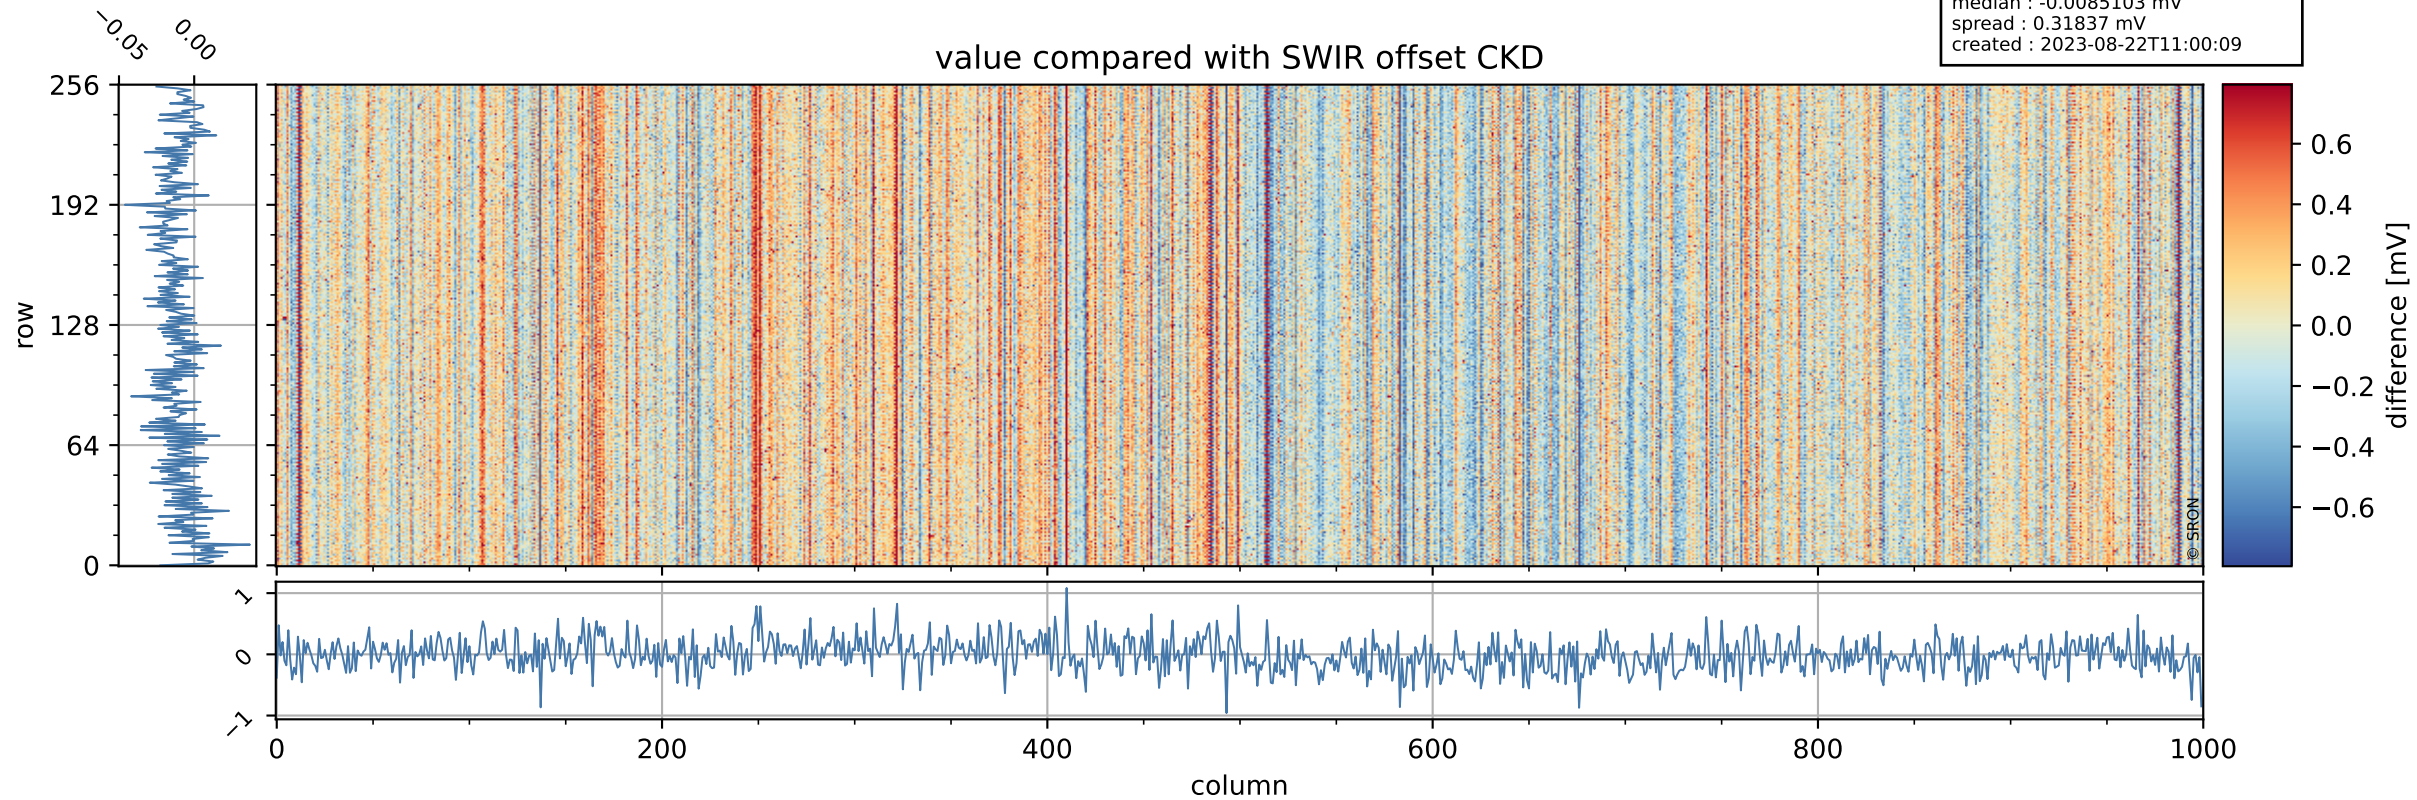

Tropomi SWIR offset (beta nominal)

orbits : 18 in [3547, 3592]
coverage : 2018-06-20 / 2018-06-23
median : 0.52601 V
spread : 0.035942 V
created : 2023-08-22T11:00:09

value detector map

Tropomi SWIR offset (beta nominal)

orbits : 18 in [3547, 3592]
coverage : 2018-06-20 / 2018-06-23
median : 33.988 μV
spread : 19.681 μV
created : 2023-08-22T11:00:09

Tropomi SWIR offset (beta nominal)

orbits : 18 in [3547, 3592]
coverage : 2018-06-20 / 2018-06-23
median : -0.0085103 mV
spread : 0.31837 mV
created : 2023-08-22T11:00:09

value compared with SWIR offset CKD

Tropomi SWIR offset (beta nominal) ground-tracks of Sentinel-5P

orbits : 18 in [3547, 3592]
coverage : 2018-06-20 / 2018-06-23
created : 2023-08-22T11:00:09

Tropomi SWIR offset (beta nominal)

orbits : [1867, 3592]
coverage : 2018-02-20 / 2018-06-23
created : 2023-08-22T11:00:10

trend of detector median & temperatures