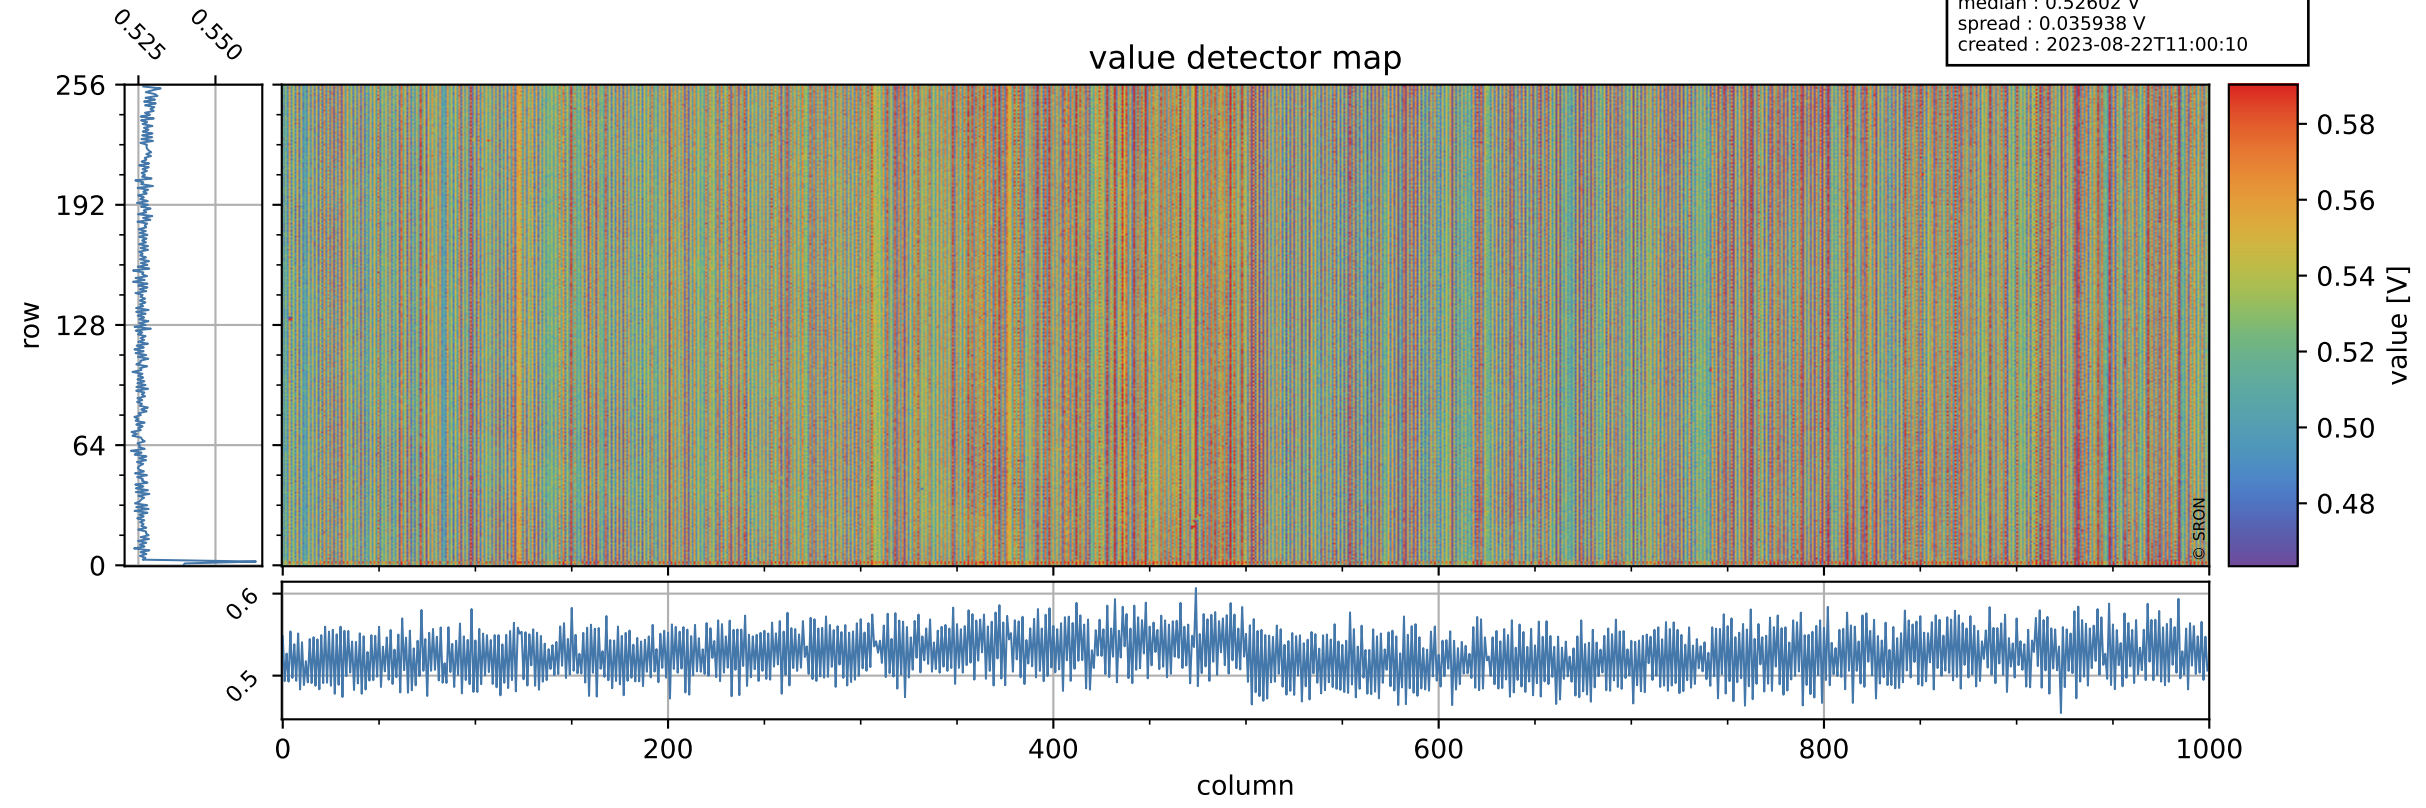

Tropomi SWIR offset (beta nominal)

orbits : 20 in [3592, 3637]
coverage : 2018-06-23 / 2018-06-26
median : 0.52602 V
spread : 0.035938 V
created : 2023-08-22T11:00:10

value detector map

Tropomi SWIR offset (beta nominal)

orbits : 20 in [3592, 3637]
coverage : 2018-06-23 / 2018-06-26
median : 32.695 μV
spread : 19.306 μV
created : 2023-08-22T11:00:11

Tropomi SWIR offset (beta nominal)

orbits : 20 in [3592, 3637]
coverage : 2018-06-23 / 2018-06-26
median : -0.0026333 mV
spread : 0.32325 mV
created : 2023-08-22T11:00:11

value compared with SWIR offset CKD

Tropomi SWIR offset (beta nominal) ground-tracks of Sentinel-5P

orbits : 20 in [3592, 3637]
coverage : 2018-06-23 / 2018-06-26
created : 2023-08-22T11:00:11

Tropomi SWIR offset (beta nominal)

orbits : [1867, 3637]
coverage : 2018-02-20 / 2018-06-26
created : 2023-08-22T11:00:12

trend of detector median & temperatures