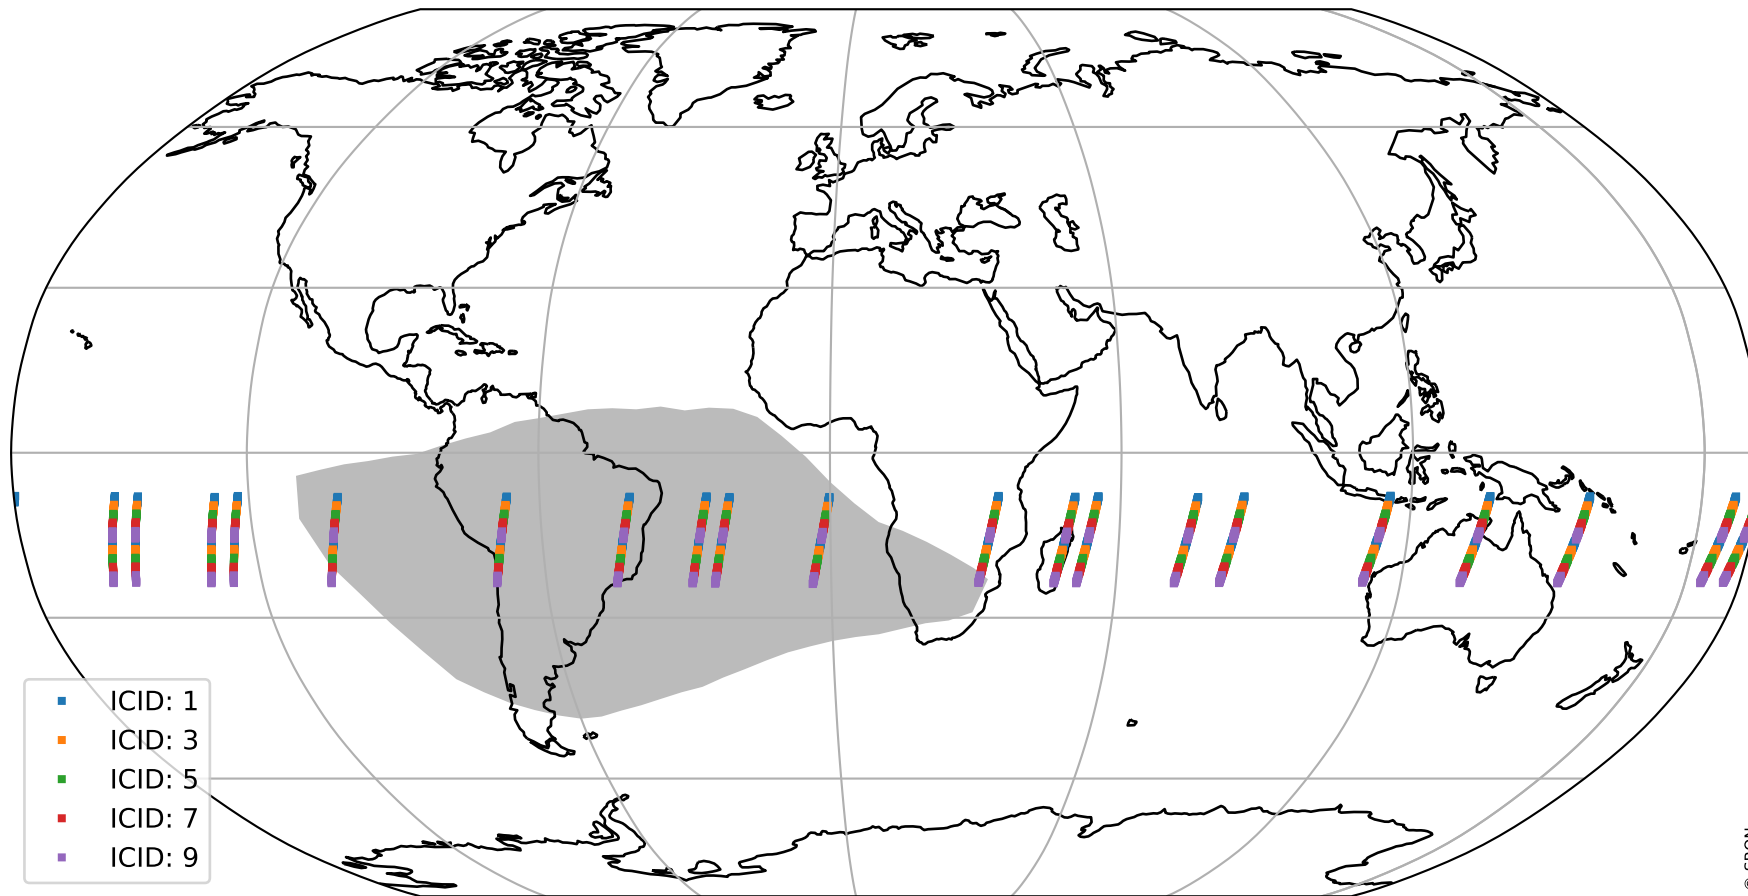

Tropomi SWIR offset (beta nominal)

orbits : 20 in [3592, 3637]
coverage : 2018-06-23 / 2018-06-26
median : 0.52602 V
spread : 0.035938 V
created : 2023-08-22T11:00:10

value detector map

Tropomi SWIR offset (beta nominal)

orbits : 20 in [3592, 3637]
coverage : 2018-06-23 / 2018-06-26
median : 32.695 μV
spread : 19.306 μV
created : 2023-08-22T11:00:11

Tropomi SWIR offset (beta nominal)

orbits : 20 in [3592, 3637]
coverage : 2018-06-23 / 2018-06-26
median : -0.0026333 mV
spread : 0.32325 mV
created : 2023-08-22T11:00:11

value compared with SWIR offset CKD

Tropomi SWIR offset (beta nominal) ground-tracks of Sentinel-5P

orbits : 20 in [3592, 3637]
coverage : 2018-06-23 / 2018-06-26
created : 2023-08-22T11:00:11

Tropomi SWIR offset (beta nominal)

orbits : [1867, 3637]
coverage : 2018-02-20 / 2018-06-26
created : 2023-08-22T11:00:12

trend of detector median & temperatures