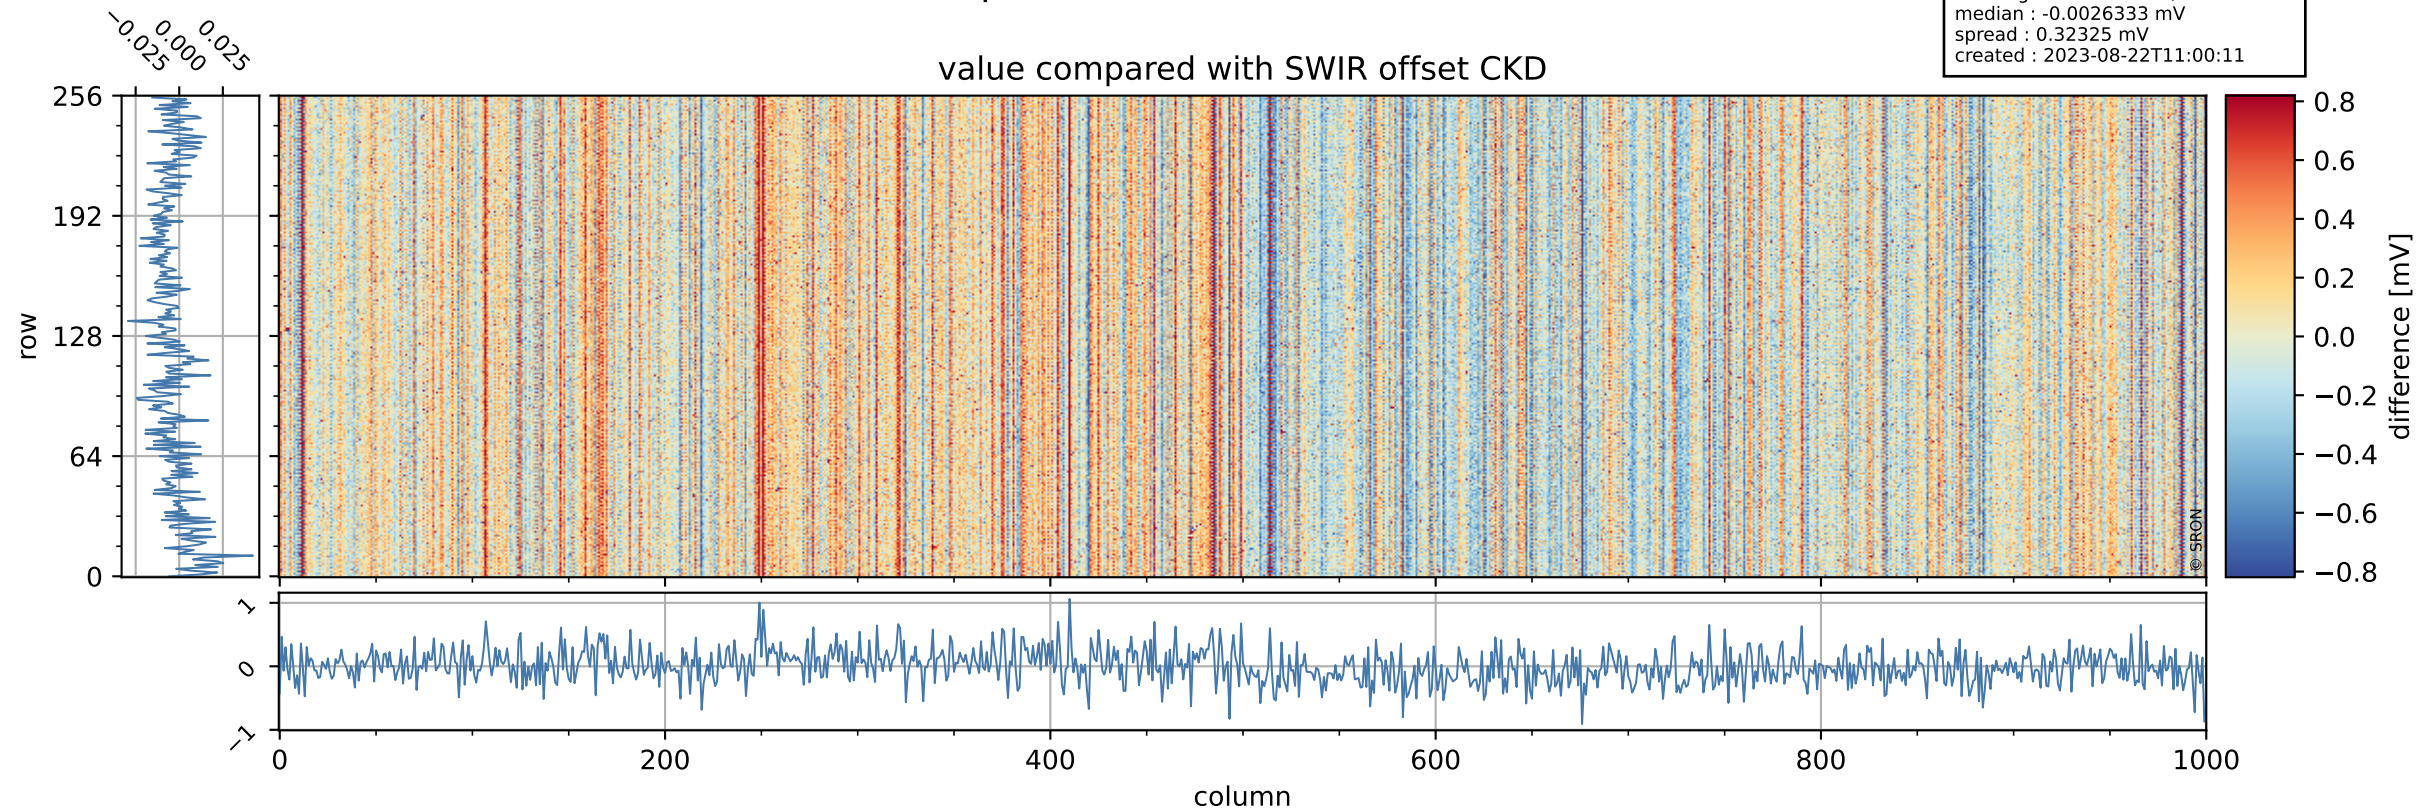

Tropomi SWIR offset (beta nominal)

orbits : 20 in [3592, 3637]
coverage : 2018-06-23 / 2018-06-26
median : 0.52602 V
spread : 0.035938 V
created : 2023-08-22T11:00:10

value detector map

Tropomi SWIR offset (beta nominal)

orbits : 20 in [3592, 3637]
coverage : 2018-06-23 / 2018-06-26
median : 32.695 μV
spread : 19.306 μV
created : 2023-08-22T11:00:11

Tropomi SWIR offset (beta nominal)

orbits : 20 in [3592, 3637]
coverage : 2018-06-23 / 2018-06-26
median : -0.0026333 mV
spread : 0.32325 mV
created : 2023-08-22T11:00:11

value compared with SWIR offset CKD

Tropomi SWIR offset (beta nominal) ground-tracks of Sentinel-5P

orbits : 20 in [3592, 3637]
coverage : 2018-06-23 / 2018-06-26
created : 2023-08-22T11:00:11

Tropomi SWIR offset (beta nominal)

orbits : [1867, 3637]
coverage : 2018-02-20 / 2018-06-26
created : 2023-08-22T11:00:12

trend of detector median & temperatures