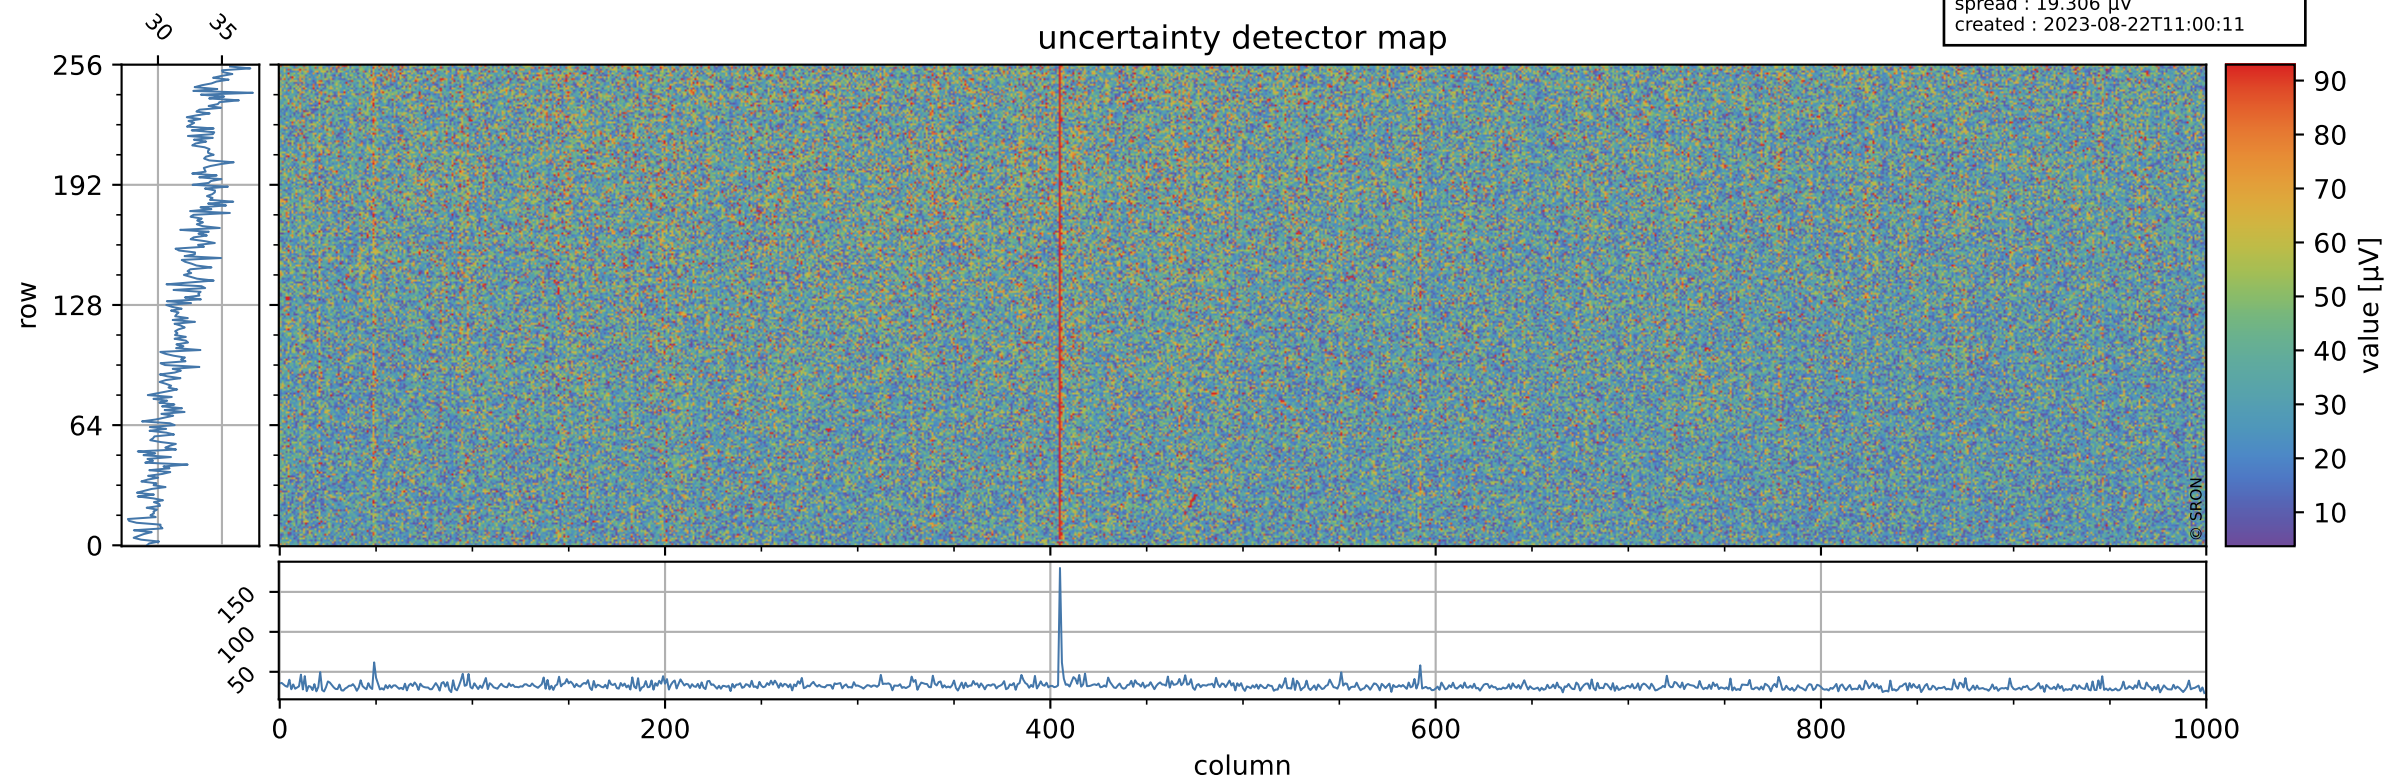

Tropomi SWIR offset (beta nominal)

orbits : 20 in [3592, 3637]
coverage : 2018-06-23 / 2018-06-26
median : 0.52602 V
spread : 0.035938 V
created : 2023-08-22T11:00:10

value detector map

Tropomi SWIR offset (beta nominal)

orbits : 20 in [3592, 3637]
coverage : 2018-06-23 / 2018-06-26
median : 32.695 μV
spread : 19.306 μV
created : 2023-08-22T11:00:11

Tropomi SWIR offset (beta nominal)

orbits : 20 in [3592, 3637]
coverage : 2018-06-23 / 2018-06-26
median : -0.0026333 mV
spread : 0.32325 mV
created : 2023-08-22T11:00:11

value compared with SWIR offset CKD

Tropomi SWIR offset (beta nominal) ground-tracks of Sentinel-5P

orbits : 20 in [3592, 3637]
coverage : 2018-06-23 / 2018-06-26
created : 2023-08-22T11:00:11

Tropomi SWIR offset (beta nominal)

orbits : [1867, 3637]
coverage : 2018-02-20 / 2018-06-26
created : 2023-08-22T11:00:12

trend of detector median & temperatures