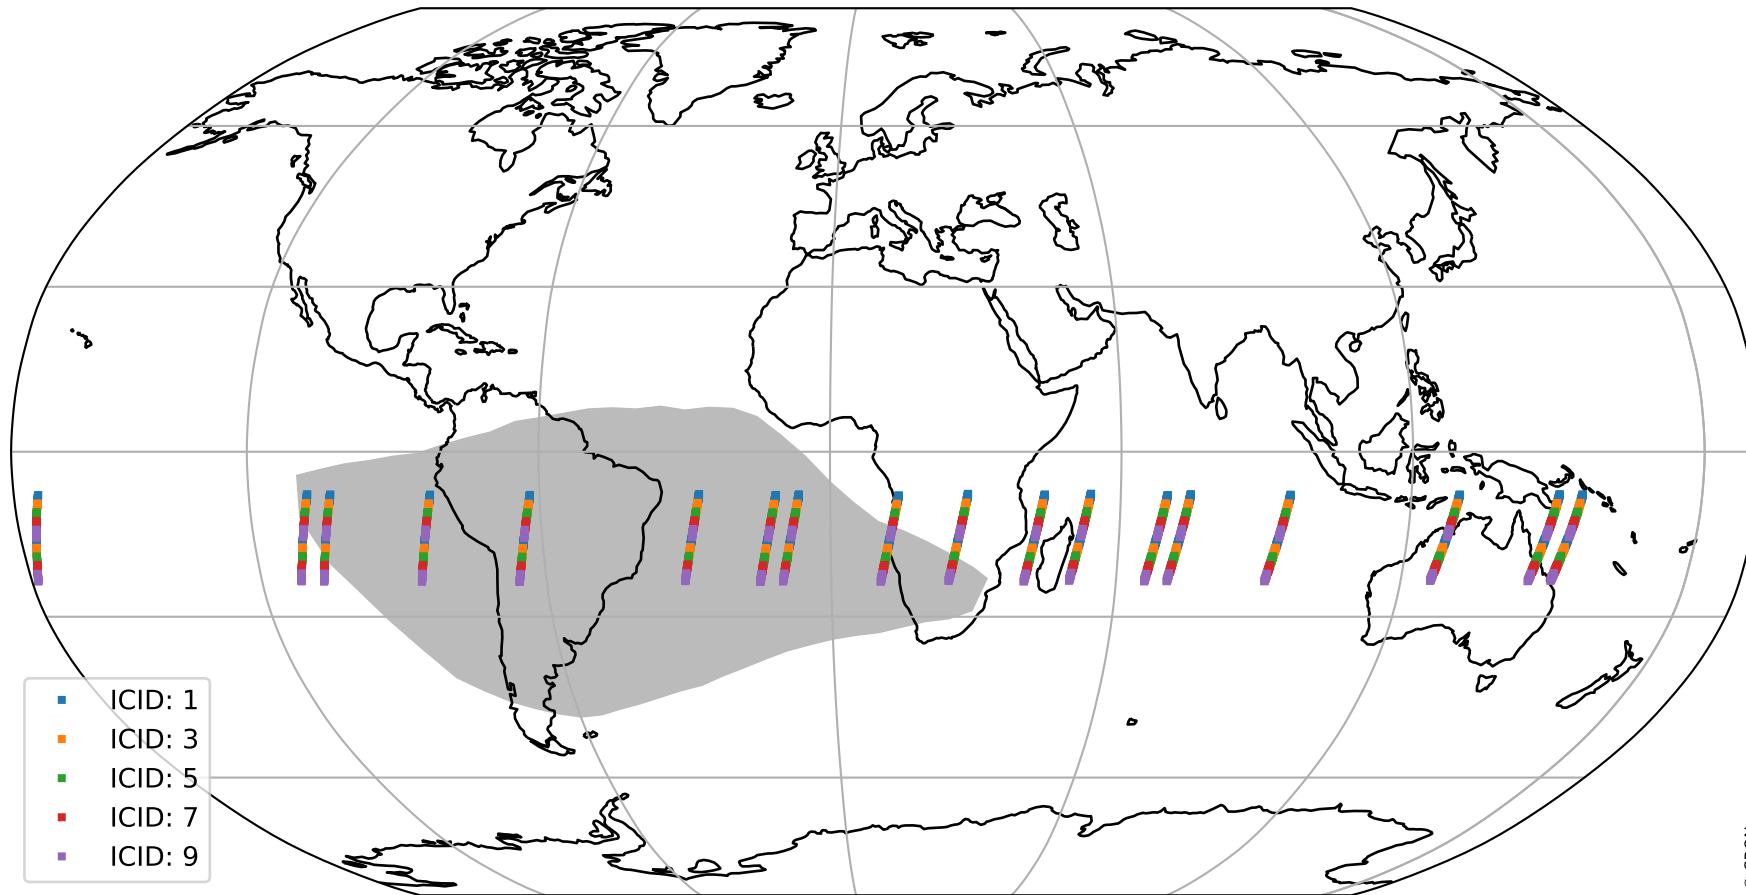

## uncertainty detector map

# Tropomi SWIR offset (beta nominal)

orbits : 18 in [3637, 3682]  
coverage : 2018-06-26 / 2018-06-29  
median : -0.017436 mV  
spread : 0.32624 mV  
created : 2023-08-22T11:00:13

value compared with SWIR offset CKD

# Tropomi SWIR offset (beta nominal) ground-tracks of Sentinel-5P

orbits : 18 in [3637, 3682]  
coverage : 2018-06-26 / 2018-06-29  
created : 2023-08-22T11:00:13

# Tropomi SWIR offset (beta nominal)

orbits : [1867, 3682]  
coverage : 2018-02-20 / 2018-06-29  
created : 2023-08-22T11:00:13