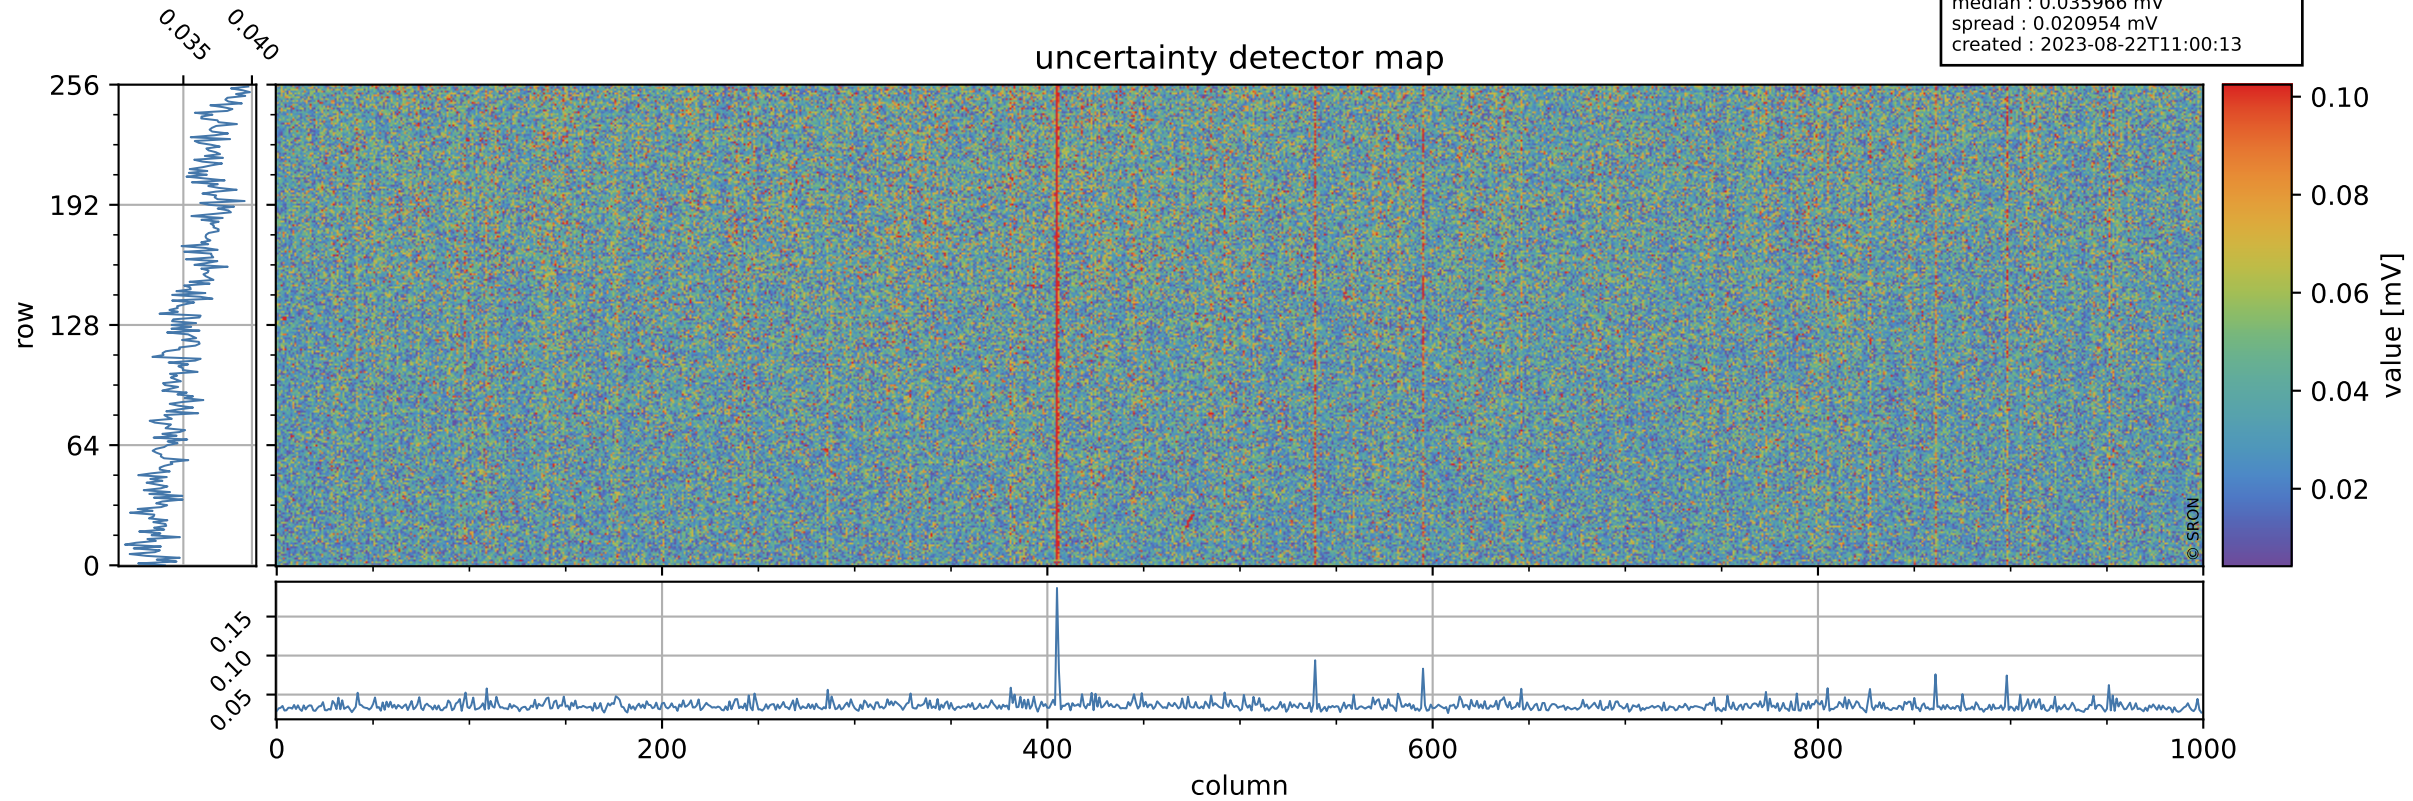

Tropomi SWIR offset (beta nominal)

orbits : 18 in [3637, 3682]
coverage : 2018-06-26 / 2018-06-29
median : 0.035966 mV
spread : 0.020954 mV
created : 2023-08-22T11:00:13

uncertainty detector map