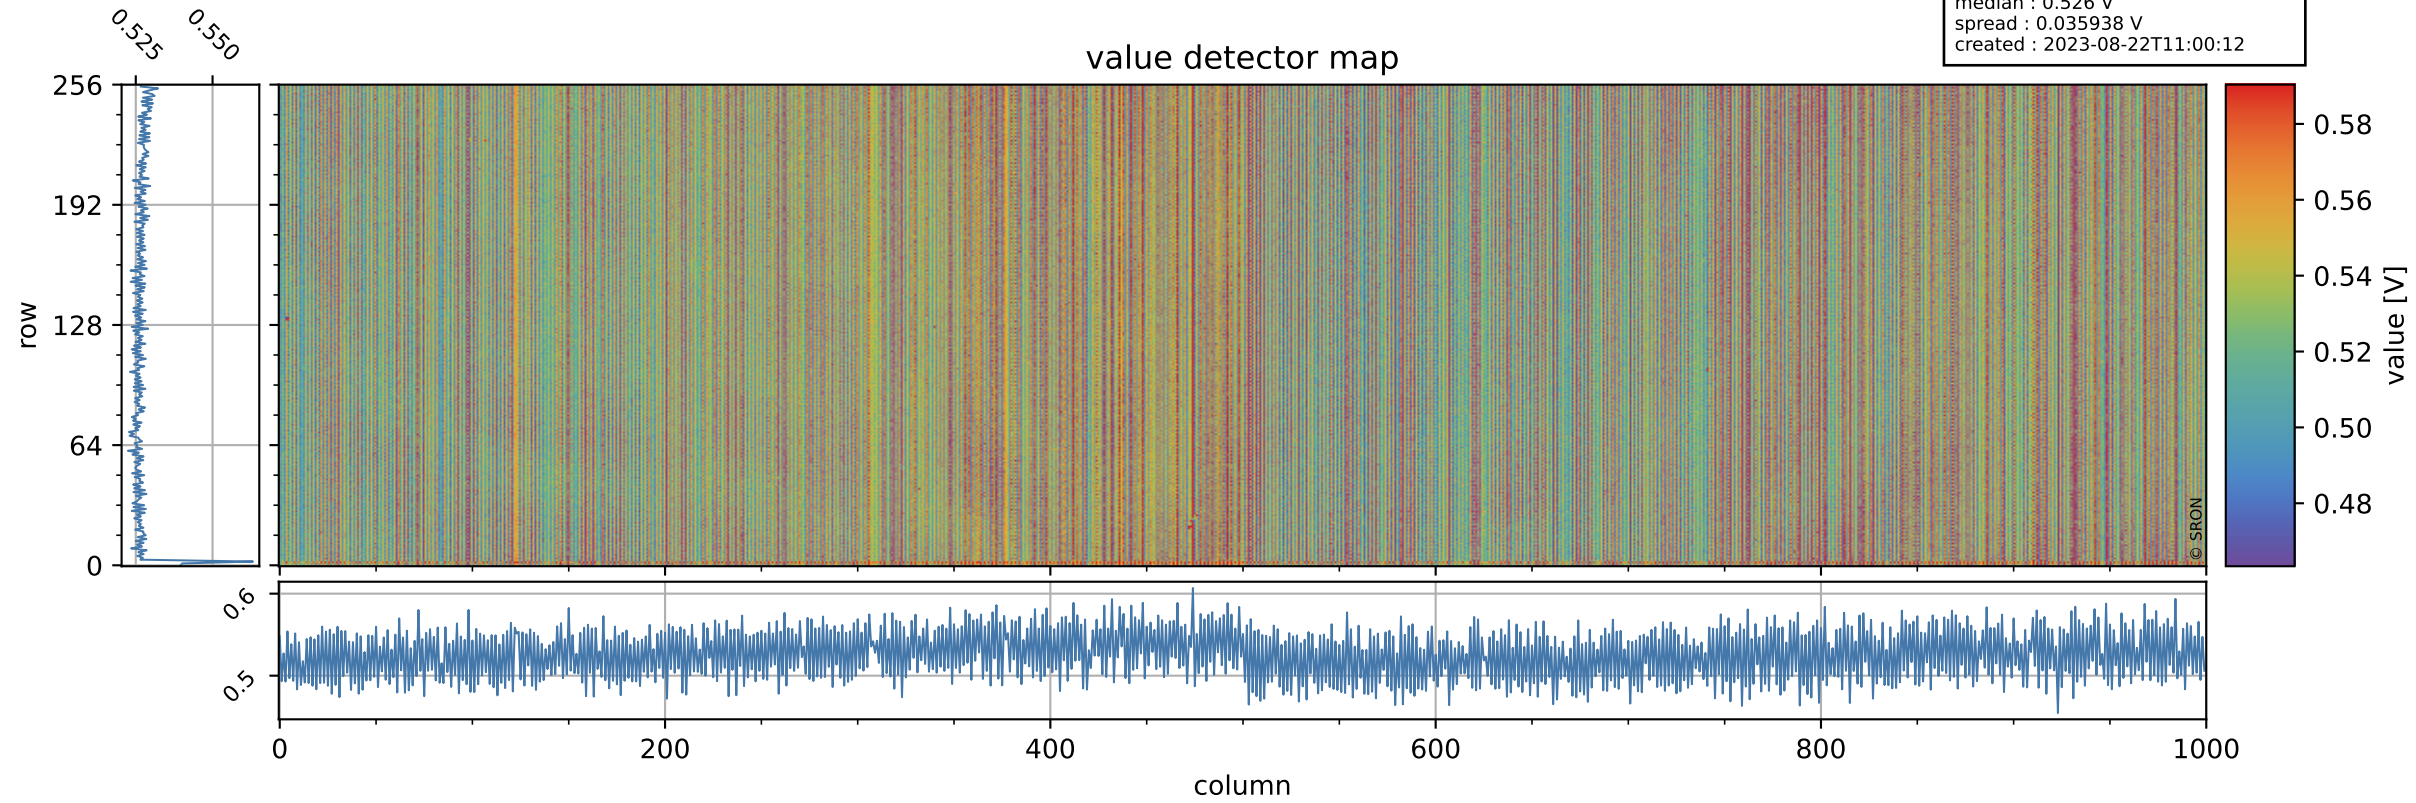

# Tropomi SWIR offset (beta nominal)

orbits : 18 in [3637, 3682]  
coverage : 2018-06-26 / 2018-06-29  
median : 0.526 V  
spread : 0.035938 V  
created : 2023-08-22T11:00:12

## value detector map

# Tropomi SWIR offset (beta nominal)

orbits : 18 in [3637, 3682]  
coverage : 2018-06-26 / 2018-06-29  
median : 0.035966 mV  
spread : 0.020954 mV  
created : 2023-08-22T11:00:13

# Tropomi SWIR offset (beta nominal) ground-tracks of Sentinel-5P

orbits : 18 in [3637, 3682]  
coverage : 2018-06-26 / 2018-06-29  
created : 2023-08-22T11:00:13