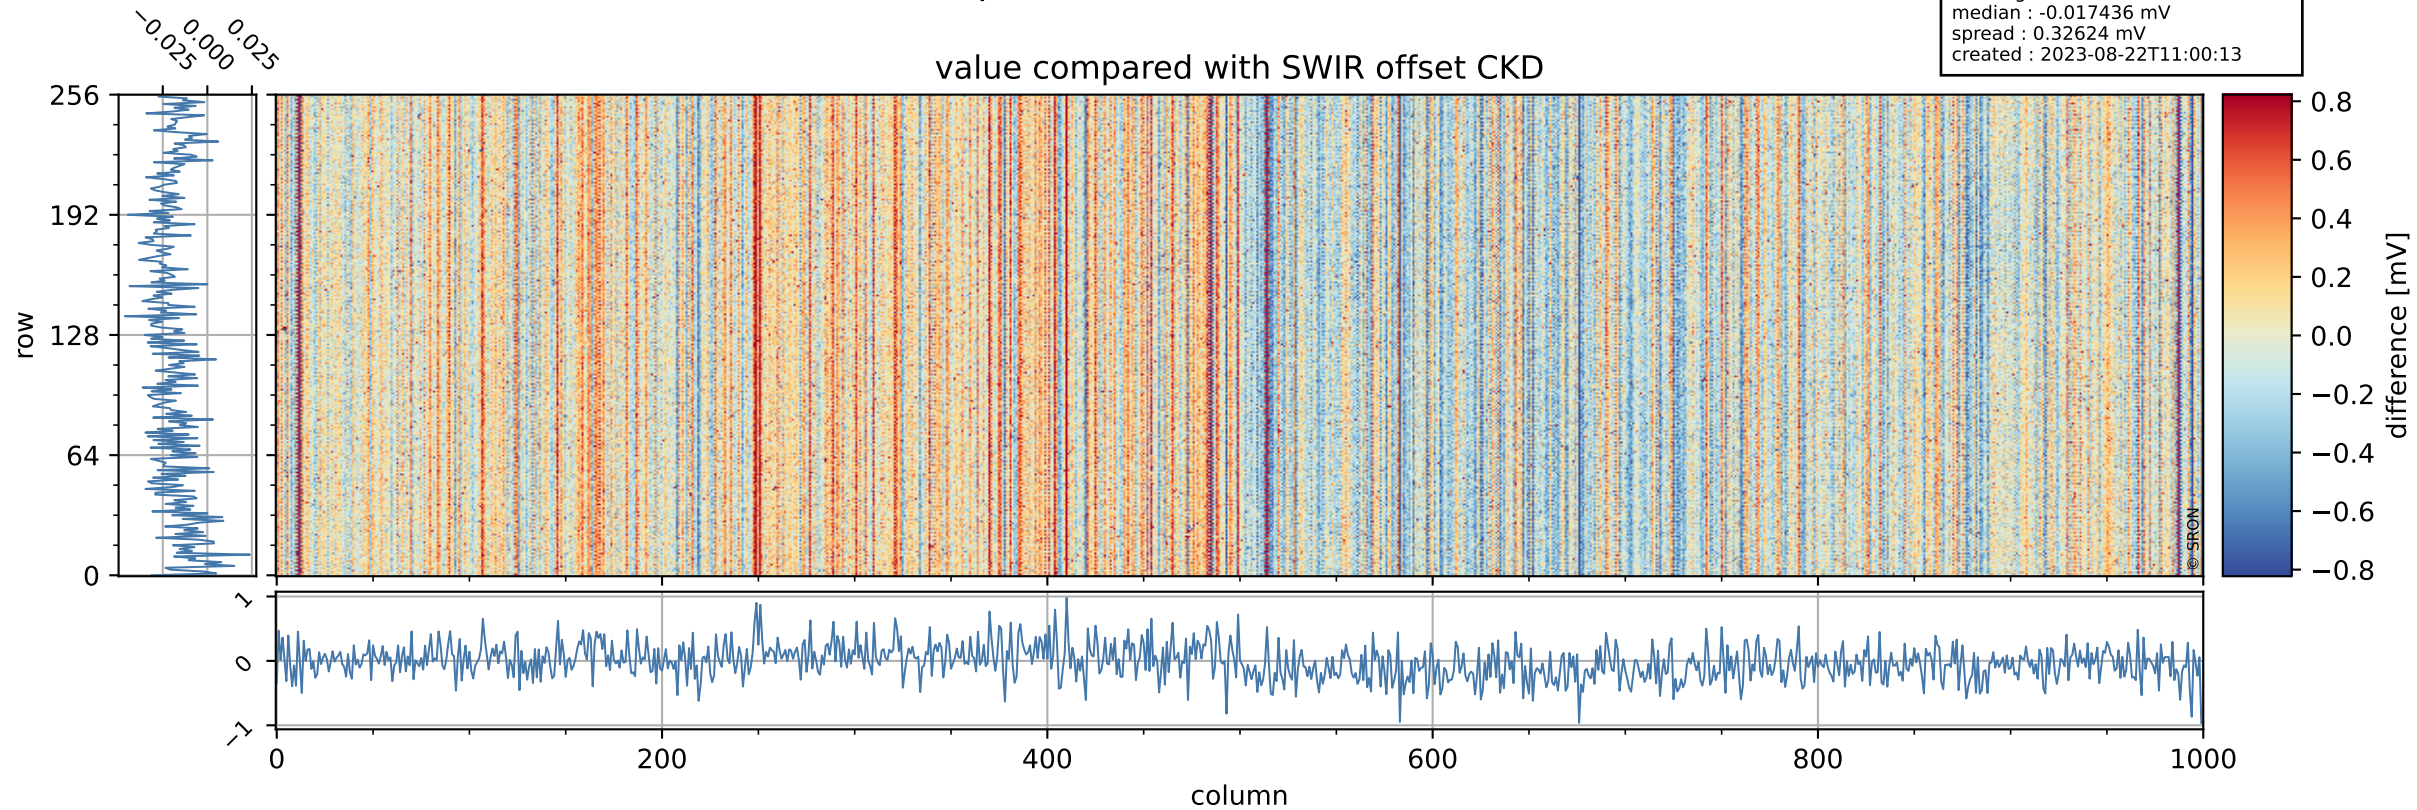

## value detector map

# Tropomi SWIR offset (beta nominal)

orbits : 18 in [3637, 3682]  
coverage : 2018-06-26 / 2018-06-29  
median : 0.035966 mV  
spread : 0.020954 mV  
created : 2023-08-22T11:00:13

## uncertainty detector map

# Tropomi SWIR offset (beta nominal) ground-tracks of Sentinel-5P

orbits : 18 in [3637, 3682]  
coverage : 2018-06-26 / 2018-06-29  
created : 2023-08-22T11:00:13