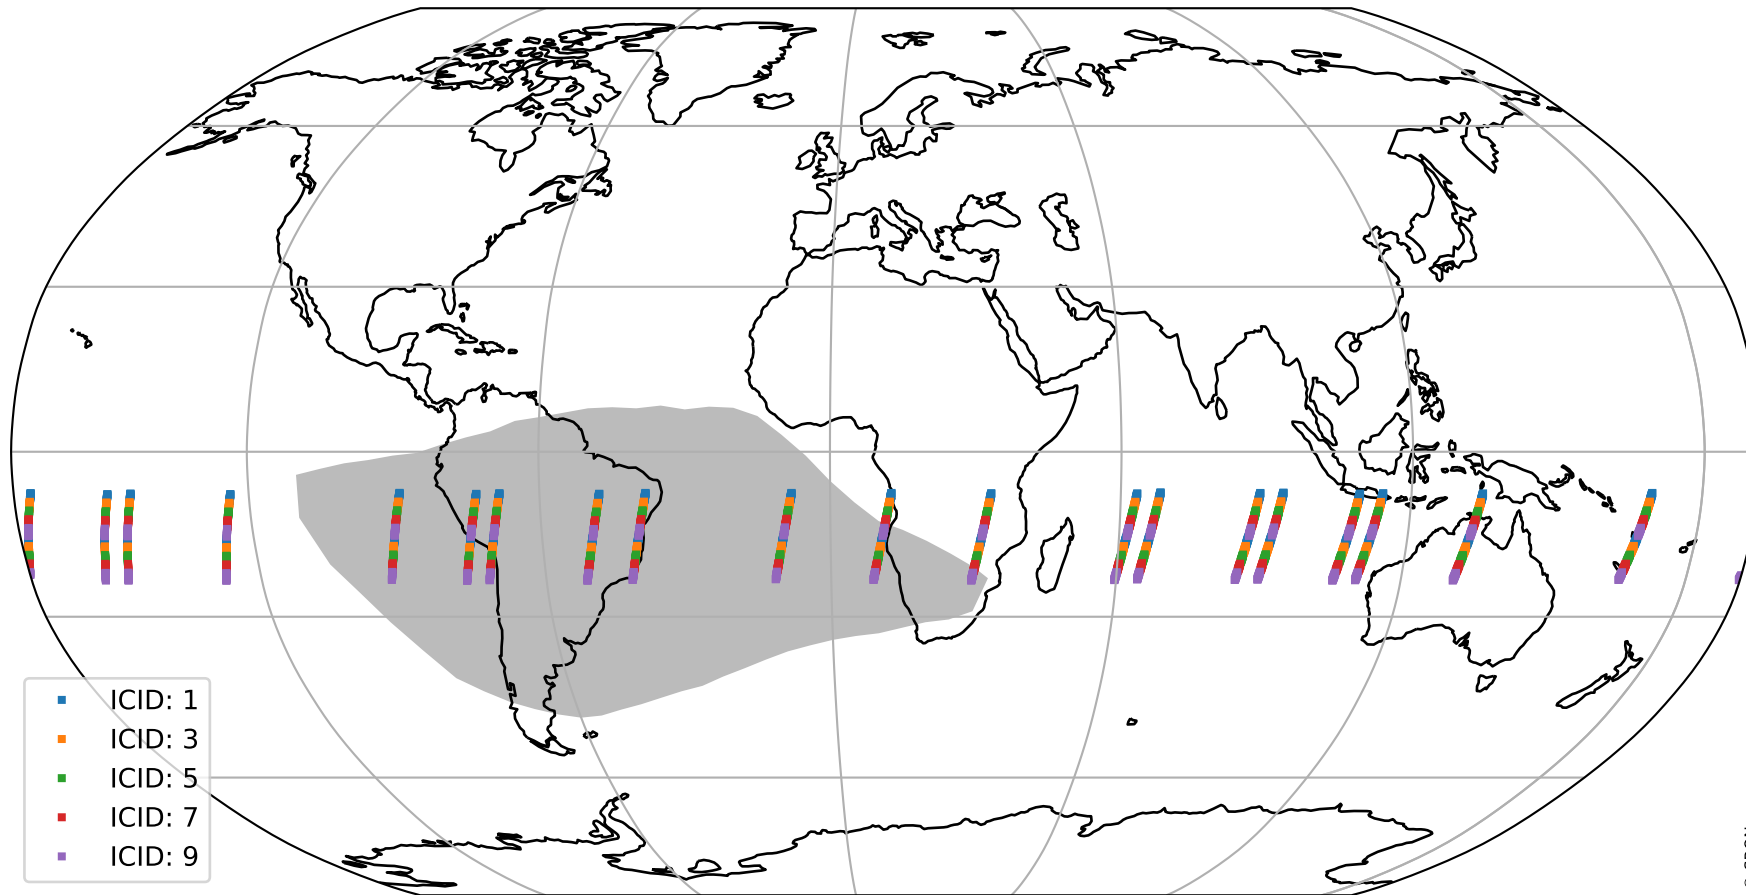

# Tropomi SWIR offset (beta nominal)

orbits : 20 in [3682, 3727]  
coverage : 2018-06-30 / 2018-07-03  
median : 33.202  $\mu\text{V}$   
spread : 19.54  $\mu\text{V}$   
created : 2023-08-22T11:00:14

# Tropomi SWIR offset (beta nominal)

orbits : 20 in [3682, 3727]  
coverage : 2018-06-30 / 2018-07-03  
median : 0.0020055 mV  
spread : 0.32655 mV  
created : 2023-08-22T11:00:15

value compared with SWIR offset CKD

# Tropomi SWIR offset (beta nominal) ground-tracks of Sentinel-5P

orbits : 20 in [3682, 3727]  
coverage : 2018-06-30 / 2018-07-03  
created : 2023-08-22T11:00:15

# Tropomi SWIR offset (beta nominal)

orbits : [1867, 3727]  
coverage : 2018-02-20 / 2018-07-03  
created : 2023-08-22T11:00:15