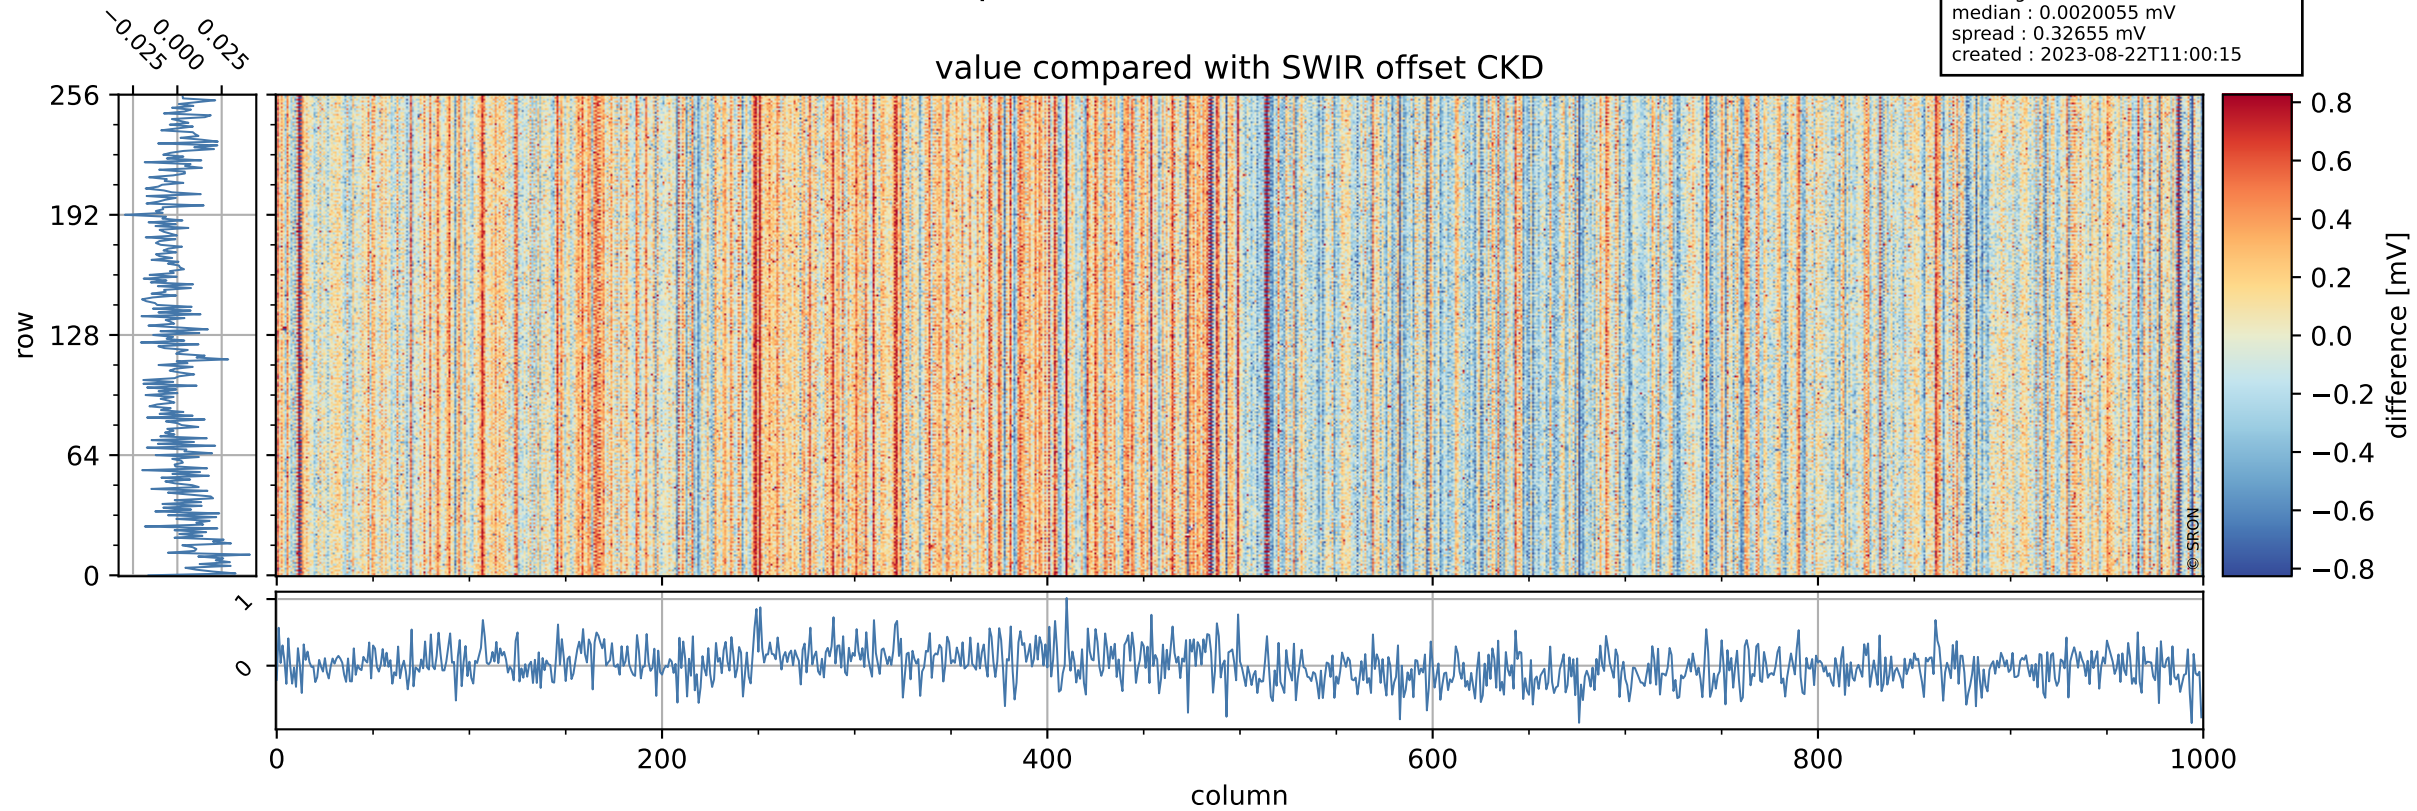

## value detector map

# Tropomi SWIR offset (beta nominal)

orbits : 20 in [3682, 3727]  
coverage : 2018-06-30 / 2018-07-03  
median : 33.202  $\mu\text{V}$   
spread : 19.54  $\mu\text{V}$   
created : 2023-08-22T11:00:14

# Tropomi SWIR offset (beta nominal)

orbits : 20 in [3682, 3727]  
coverage : 2018-06-30 / 2018-07-03  
median : 0.0020055 mV  
spread : 0.32655 mV  
created : 2023-08-22T11:00:15

value compared with SWIR offset CKD

# Tropomi SWIR offset (beta nominal) ground-tracks of Sentinel-5P

orbits : 20 in [3682, 3727]  
coverage : 2018-06-30 / 2018-07-03  
created : 2023-08-22T11:00:15