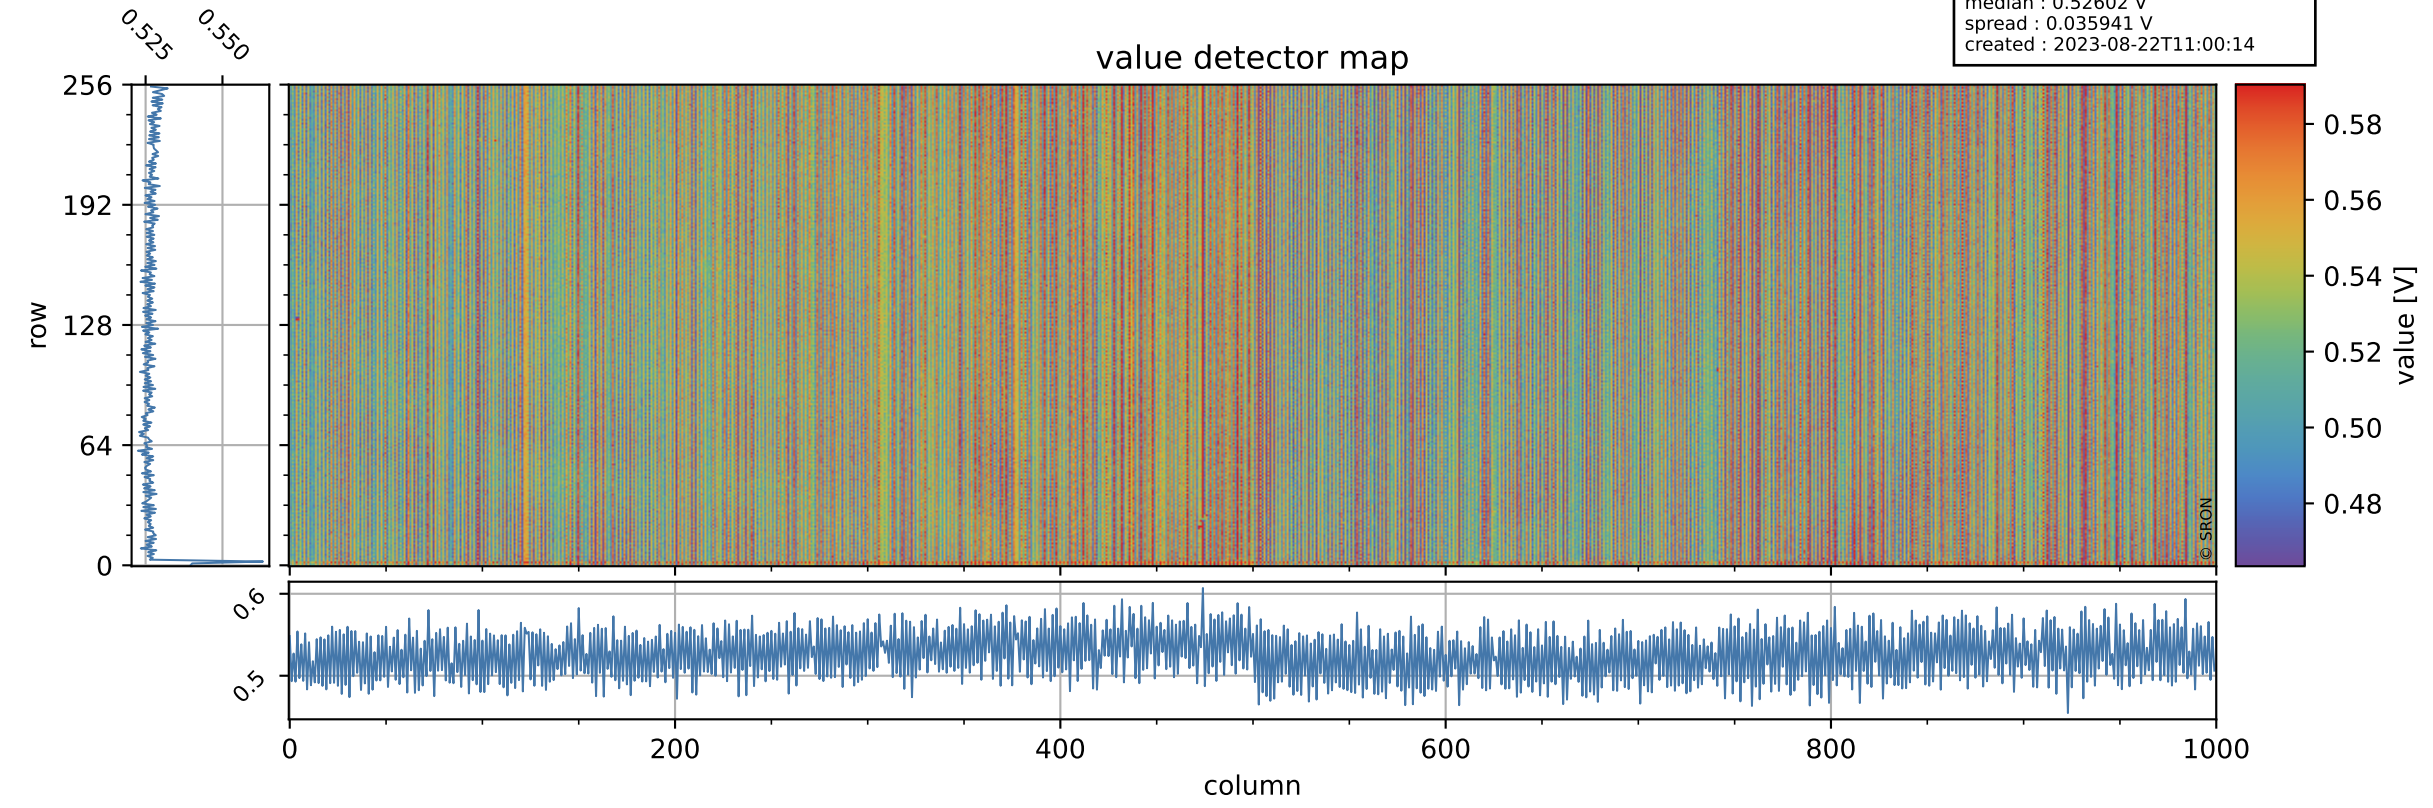

# Tropomi SWIR offset (beta nominal)

orbits : 20 in [3682, 3727]  
coverage : 2018-06-30 / 2018-07-03  
median : 0.52602 V  
spread : 0.035941 V  
created : 2023-08-22T11:00:14

## value detector map

# Tropomi SWIR offset (beta nominal)

orbits : 20 in [3682, 3727]  
coverage : 2018-06-30 / 2018-07-03  
median : 33.202  $\mu\text{V}$   
spread : 19.54  $\mu\text{V}$   
created : 2023-08-22T11:00:14

# Tropomi SWIR offset (beta nominal) ground-tracks of Sentinel-5P

orbits : 20 in [3682, 3727]  
coverage : 2018-06-30 / 2018-07-03  
created : 2023-08-22T11:00:15