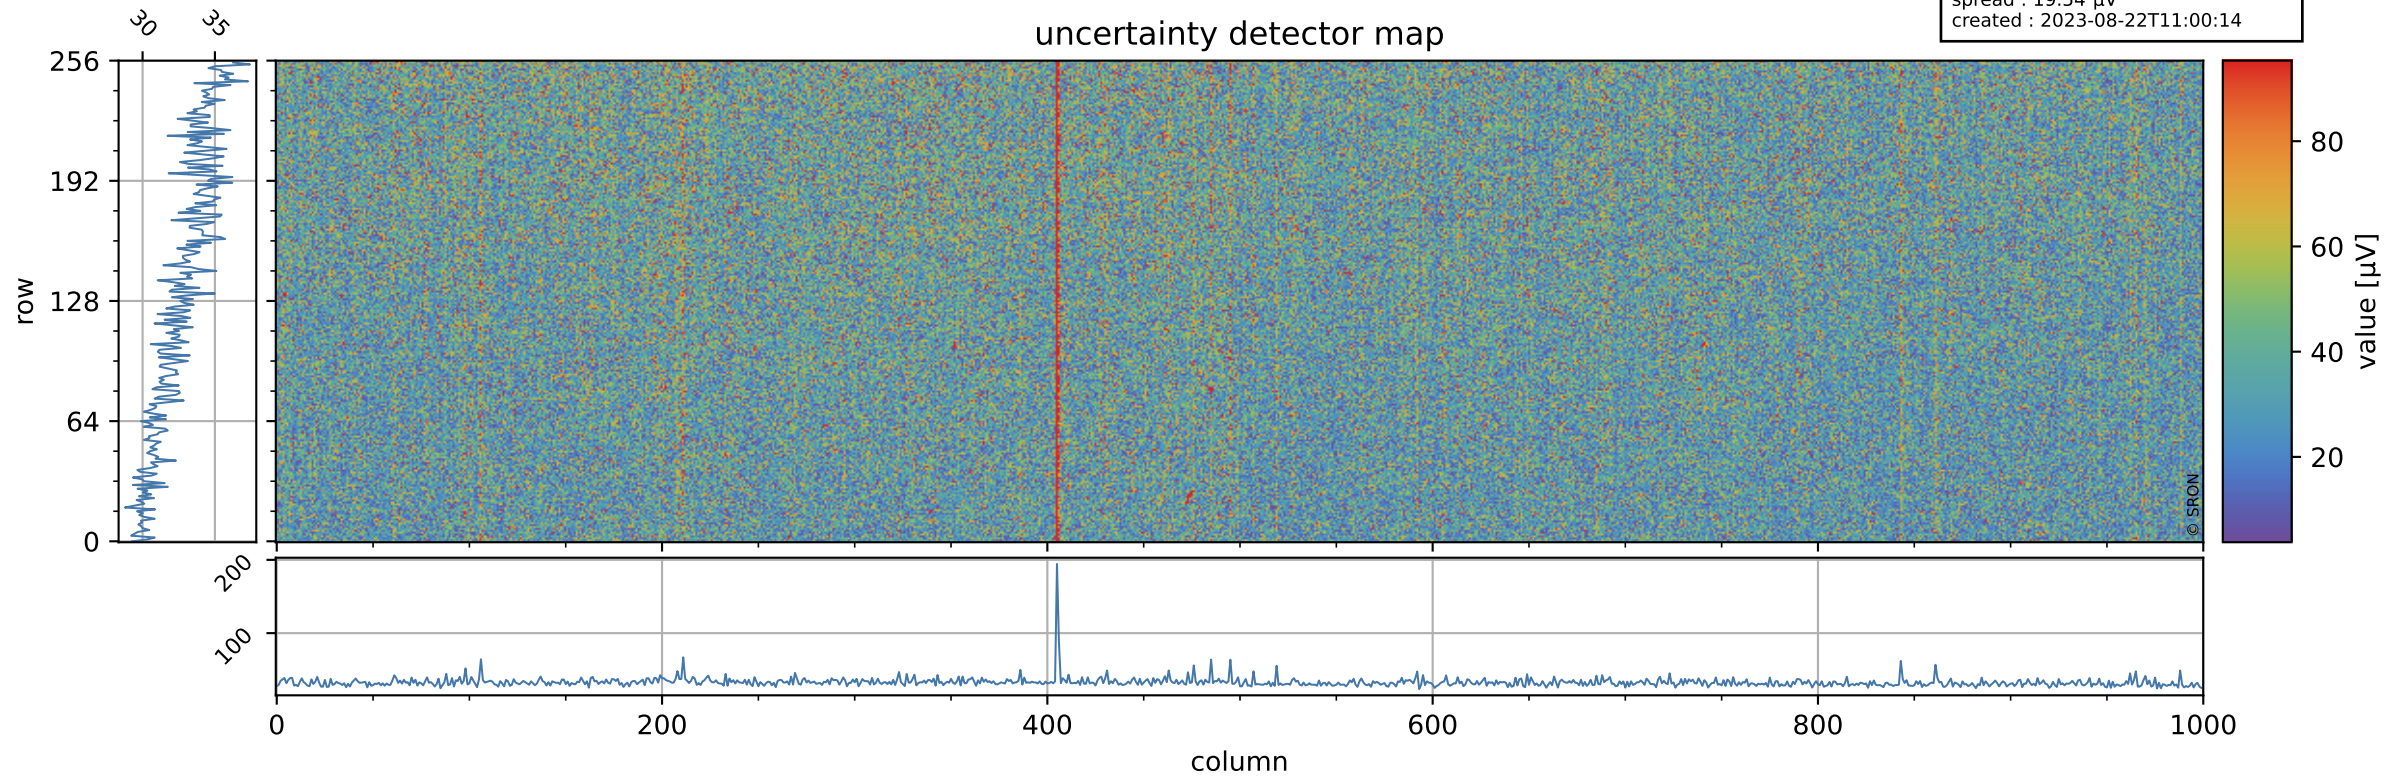

# Tropomi SWIR offset (beta nominal)

orbits : 20 in [3682, 3727]  
coverage : 2018-06-30 / 2018-07-03  
median : 0.52602 V  
spread : 0.035941 V  
created : 2023-08-22T11:00:14

## value detector map

# Tropomi SWIR offset (beta nominal)

orbits : 20 in [3682, 3727]  
coverage : 2018-06-30 / 2018-07-03  
median : 33.202  $\mu\text{V}$   
spread : 19.54  $\mu\text{V}$   
created : 2023-08-22T11:00:14

# Tropomi SWIR offset (beta nominal) ground-tracks of Sentinel-5P

orbits : 20 in [3682, 3727]  
coverage : 2018-06-30 / 2018-07-03  
created : 2023-08-22T11:00:15