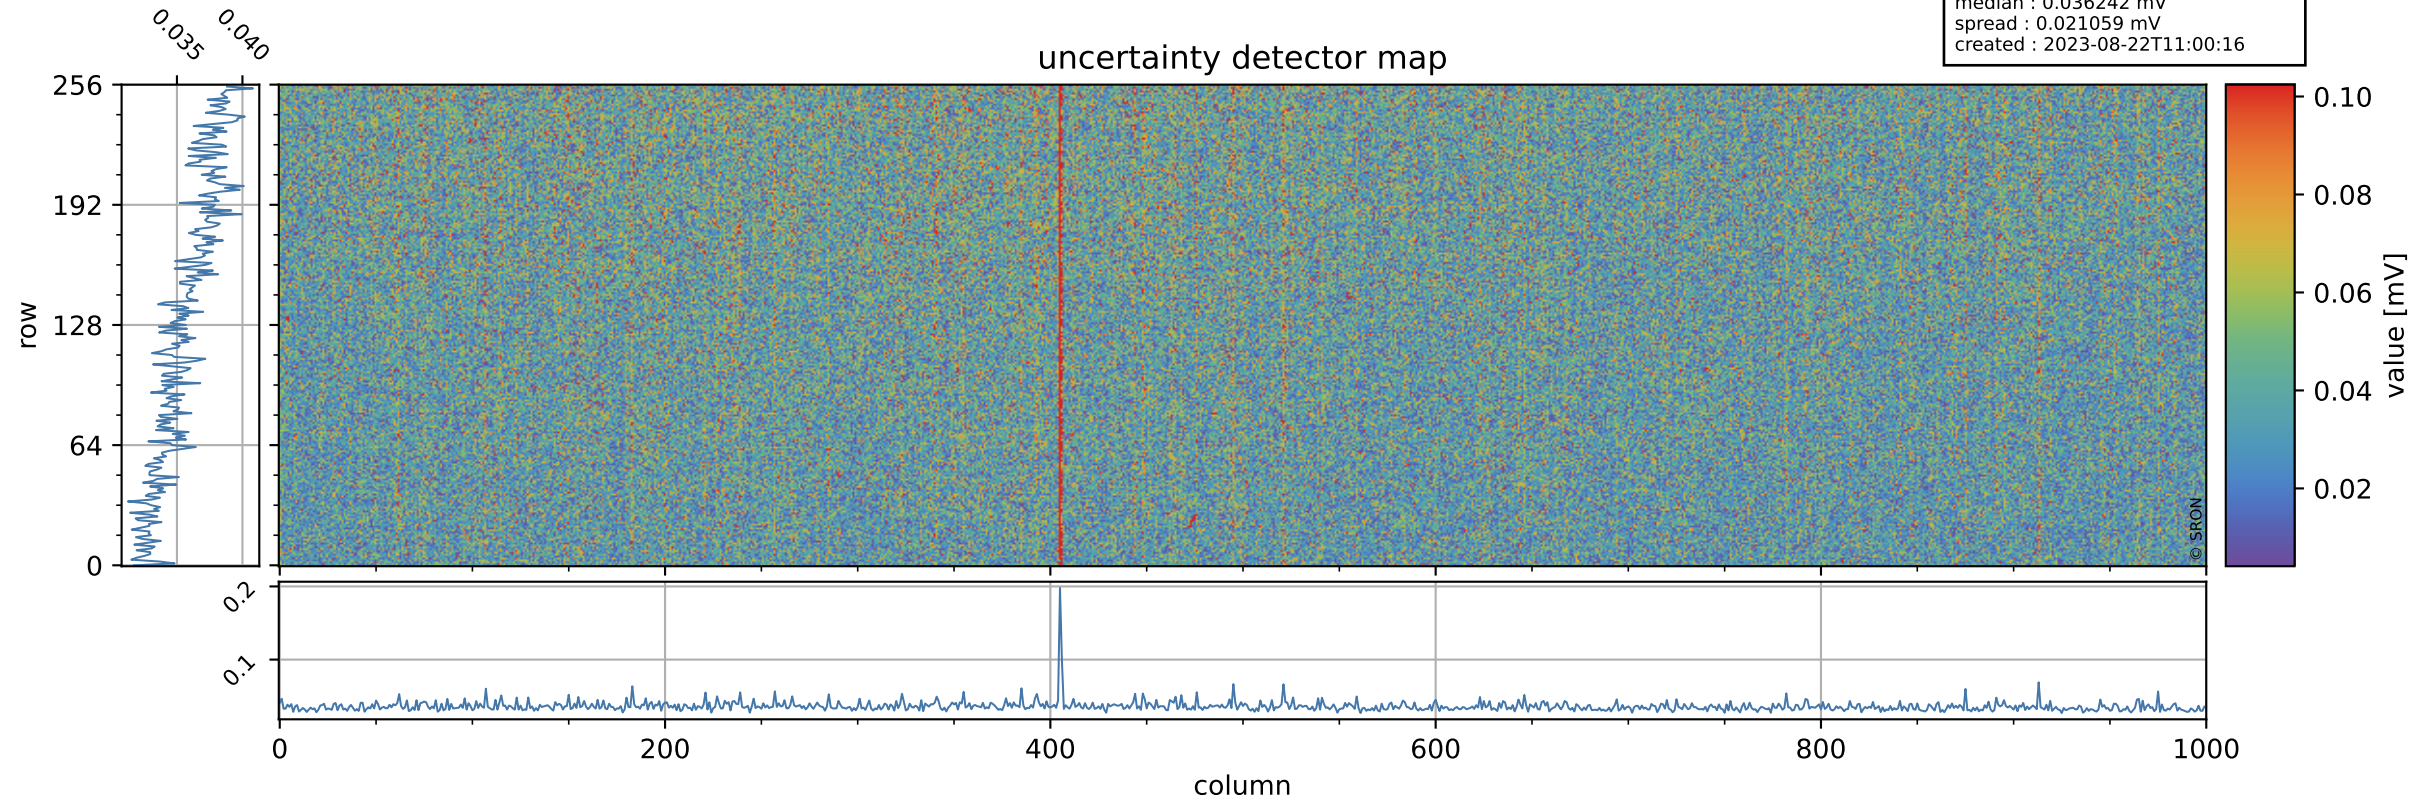

Tropomi SWIR offset (beta nominal)

orbits : 18 in [3727, 3772]
coverage : 2018-07-03 / 2018-07-06
median : 0.52598 V
spread : 0.035937 V
created : 2023-08-22T11:00:16

value detector map

Tropomi SWIR offset (beta nominal)

orbits : 18 in [3727, 3772]
coverage : 2018-07-03 / 2018-07-06
median : 0.036242 mV
spread : 0.021059 mV
created : 2023-08-22T11:00:16

Tropomi SWIR offset (beta nominal)

orbits : 18 in [3727, 3772]
coverage : 2018-07-03 / 2018-07-06
median : -0.036097 mV
spread : 0.32039 mV
created : 2023-08-22T11:00:16

value compared with SWIR offset CKD

Tropomi SWIR offset (beta nominal) ground-tracks of Sentinel-5P

orbits : 18 in [3727, 3772]
coverage : 2018-07-03 / 2018-07-06
created : 2023-08-22T11:00:17

Tropomi SWIR offset (beta nominal)

orbits : [1867, 3772]
coverage : 2018-02-20 / 2018-07-06
created : 2023-08-22T11:00:17

trend of detector median & temperatures