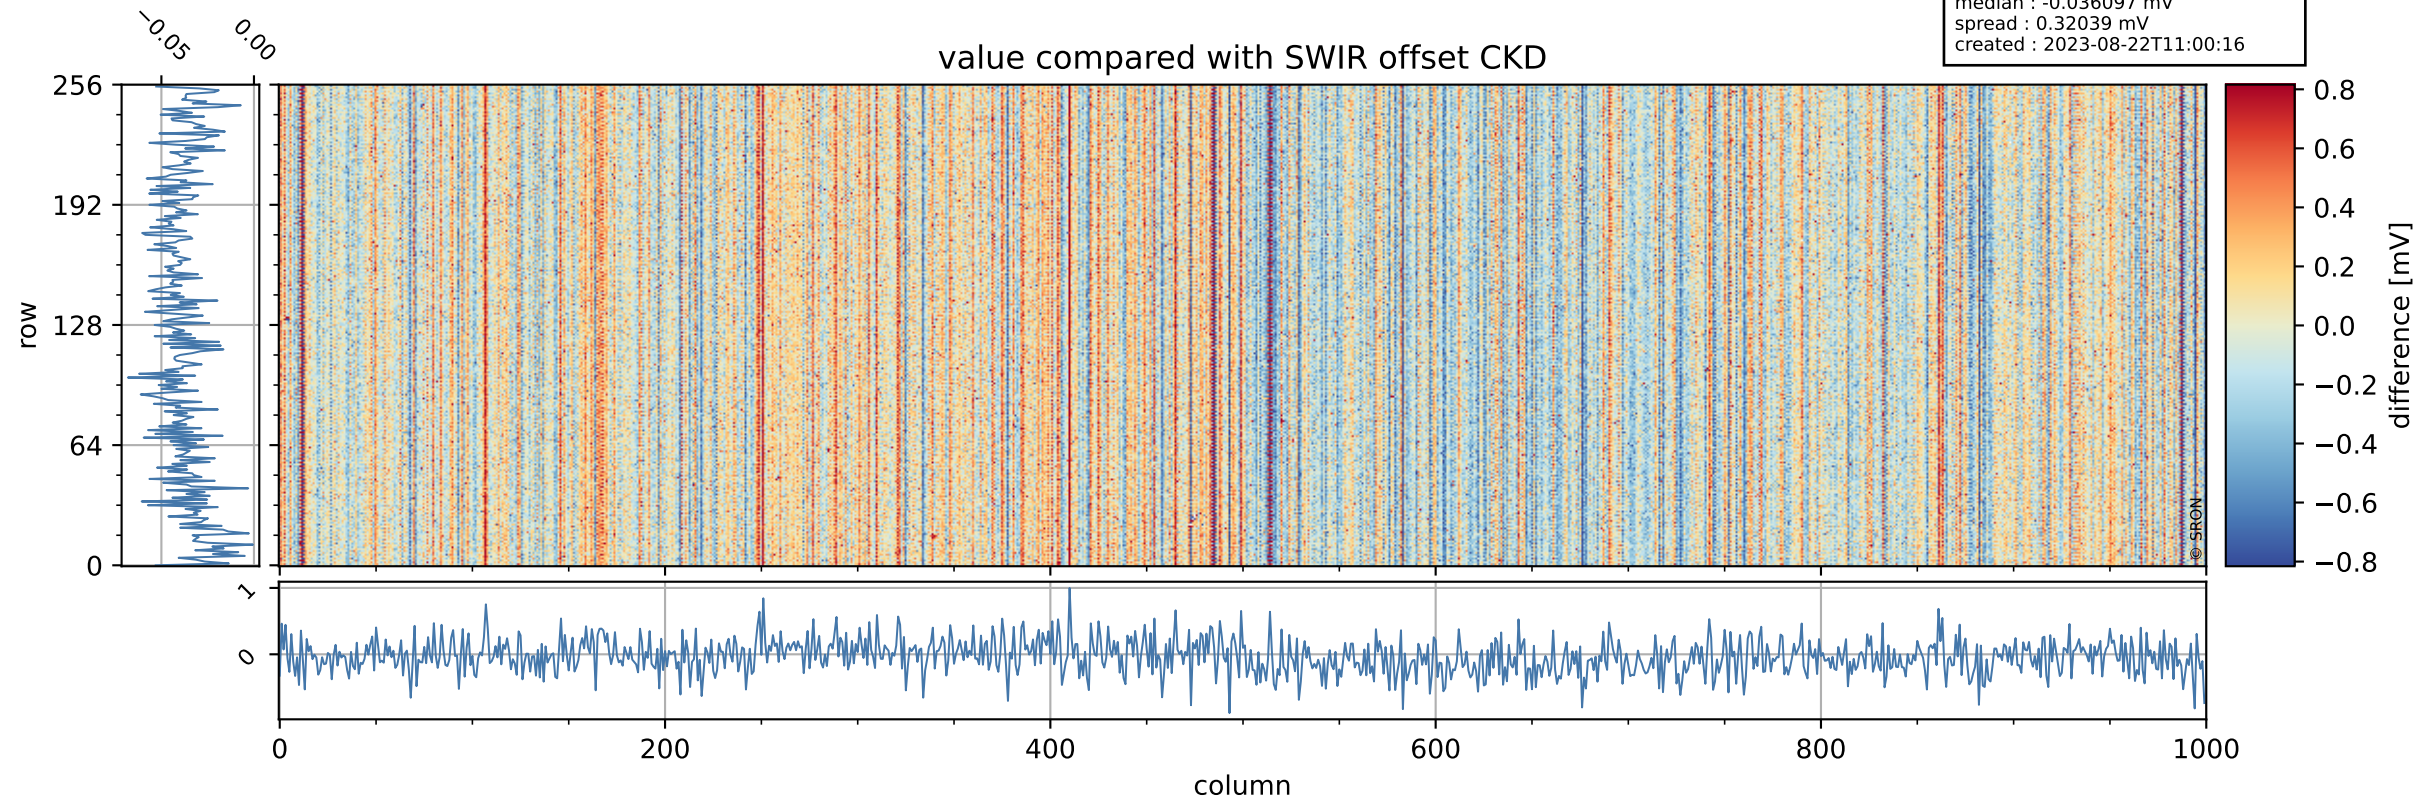

Tropomi SWIR offset (beta nominal)

orbits : 18 in [3727, 3772]
coverage : 2018-07-03 / 2018-07-06
median : 0.52598 V
spread : 0.035937 V
created : 2023-08-22T11:00:16

value detector map

Tropomi SWIR offset (beta nominal)

orbits : 18 in [3727, 3772]
coverage : 2018-07-03 / 2018-07-06
median : 0.036242 mV
spread : 0.021059 mV
created : 2023-08-22T11:00:16

Tropomi SWIR offset (beta nominal)

orbits : 18 in [3727, 3772]
coverage : 2018-07-03 / 2018-07-06
median : -0.036097 mV
spread : 0.32039 mV
created : 2023-08-22T11:00:16

value compared with SWIR offset CKD

Tropomi SWIR offset (beta nominal) ground-tracks of Sentinel-5P

orbits : 18 in [3727, 3772]
coverage : 2018-07-03 / 2018-07-06
created : 2023-08-22T11:00:17

Tropomi SWIR offset (beta nominal)

orbits : [1867, 3772]
coverage : 2018-02-20 / 2018-07-06
created : 2023-08-22T11:00:17

trend of detector median & temperatures