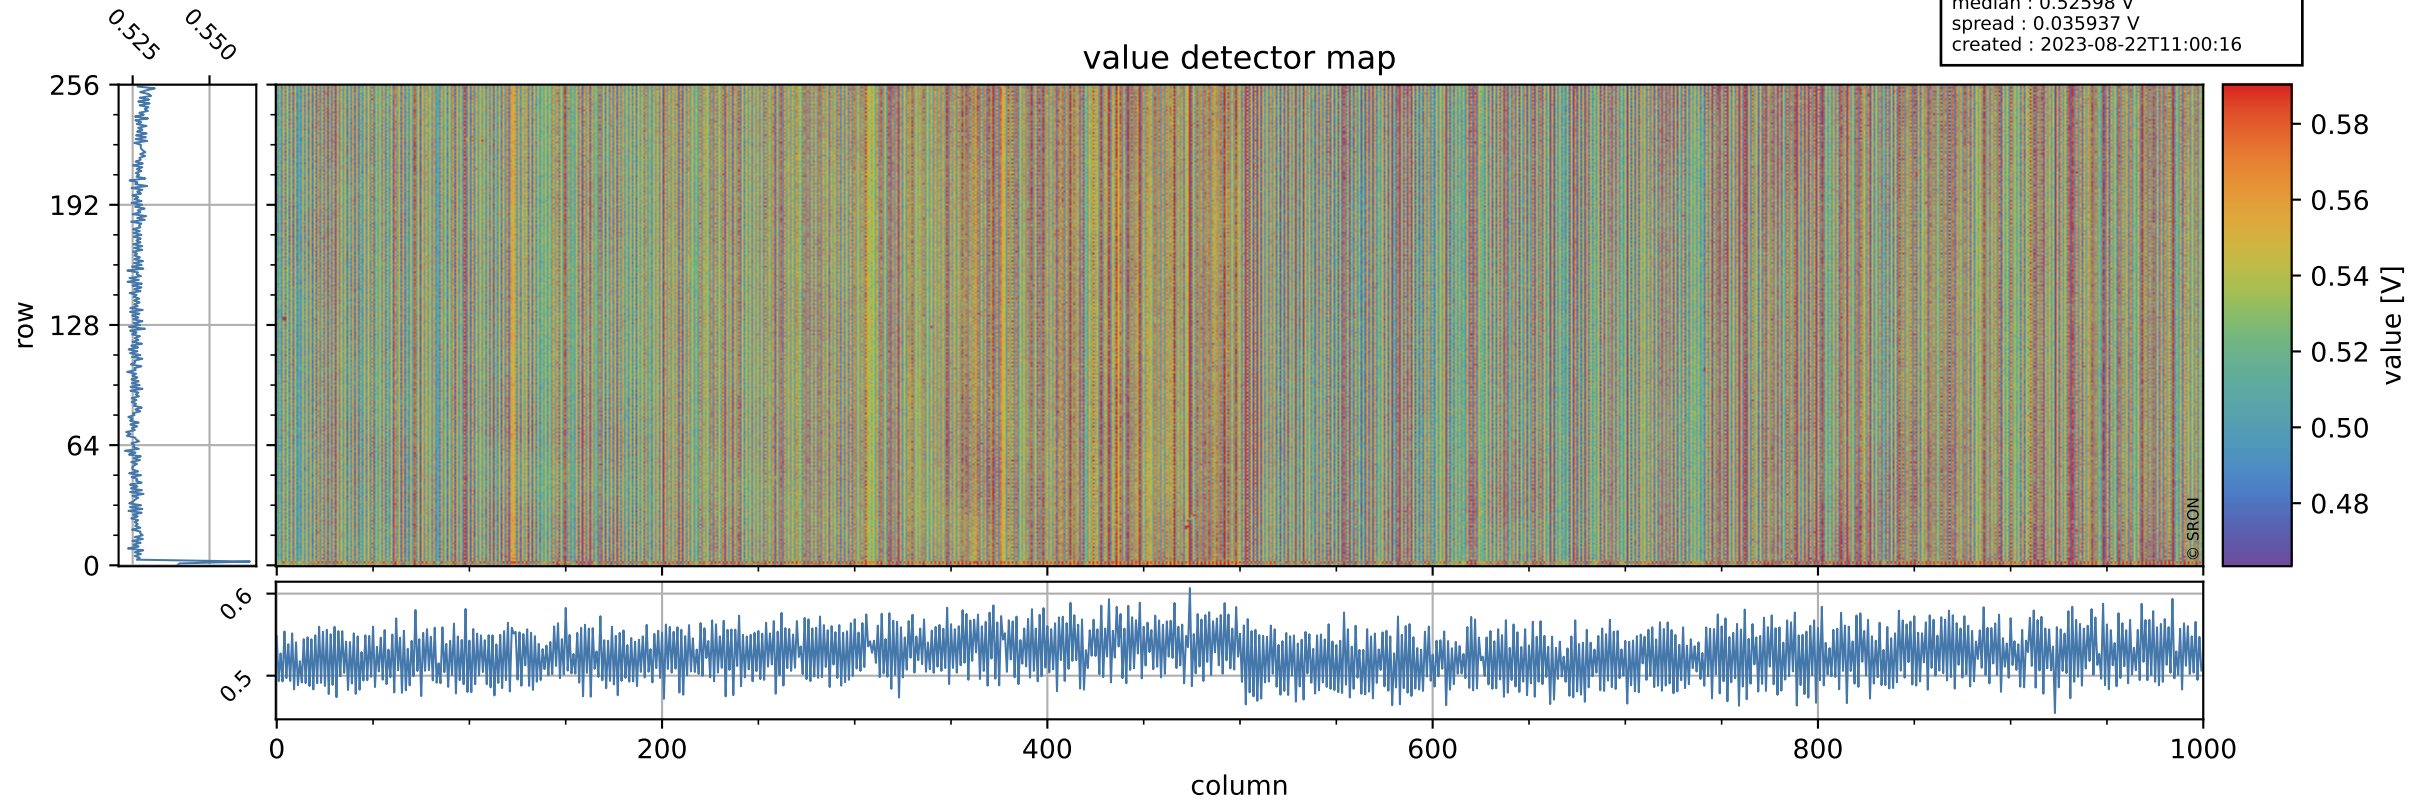

Tropomi SWIR offset (beta nominal)

orbits : 18 in [3727, 3772]
coverage : 2018-07-03 / 2018-07-06
median : 0.52598 V
spread : 0.035937 V
created : 2023-08-22T11:00:16

value detector map

Tropomi SWIR offset (beta nominal)

orbits : 18 in [3727, 3772]
coverage : 2018-07-03 / 2018-07-06
median : 0.036242 mV
spread : 0.021059 mV
created : 2023-08-22T11:00:16

Tropomi SWIR offset (beta nominal)

orbits : 18 in [3727, 3772]
coverage : 2018-07-03 / 2018-07-06
median : -0.036097 mV
spread : 0.32039 mV
created : 2023-08-22T11:00:16

value compared with SWIR offset CKD

Tropomi SWIR offset (beta nominal) ground-tracks of Sentinel-5P

orbits : 18 in [3727, 3772]
coverage : 2018-07-03 / 2018-07-06
created : 2023-08-22T11:00:17

Tropomi SWIR offset (beta nominal)

orbits : [1867, 3772]
coverage : 2018-02-20 / 2018-07-06
created : 2023-08-22T11:00:17

trend of detector median & temperatures