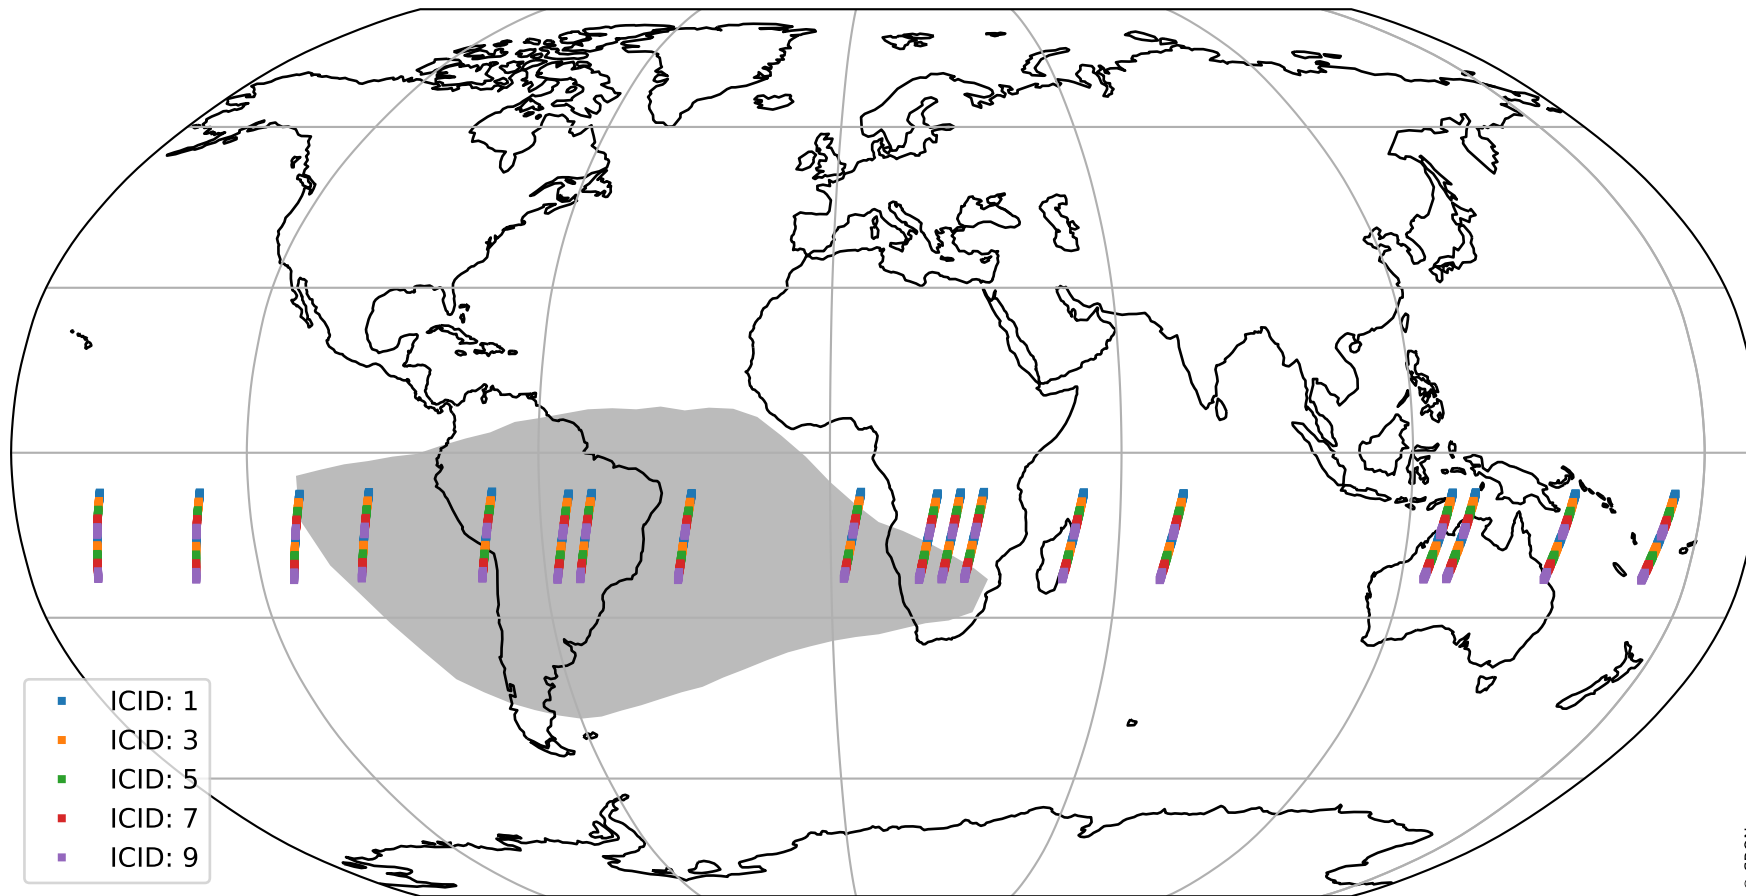

Tropomi SWIR offset (beta nominal)

orbits : 18 in [3727, 3772]
coverage : 2018-07-03 / 2018-07-06
median : 0.52598 V
spread : 0.035937 V
created : 2023-08-22T11:00:16

value detector map

Tropomi SWIR offset (beta nominal)

orbits : 18 in [3727, 3772]
coverage : 2018-07-03 / 2018-07-06
median : 0.036242 mV
spread : 0.021059 mV
created : 2023-08-22T11:00:16

Tropomi SWIR offset (beta nominal)

orbits : 18 in [3727, 3772]
coverage : 2018-07-03 / 2018-07-06
median : -0.036097 mV
spread : 0.32039 mV
created : 2023-08-22T11:00:16

value compared with SWIR offset CKD

Tropomi SWIR offset (beta nominal) ground-tracks of Sentinel-5P

orbits : 18 in [3727, 3772]
coverage : 2018-07-03 / 2018-07-06
created : 2023-08-22T11:00:17

Tropomi SWIR offset (beta nominal)

orbits : [1867, 3772]
coverage : 2018-02-20 / 2018-07-06
created : 2023-08-22T11:00:17

trend of detector median & temperatures