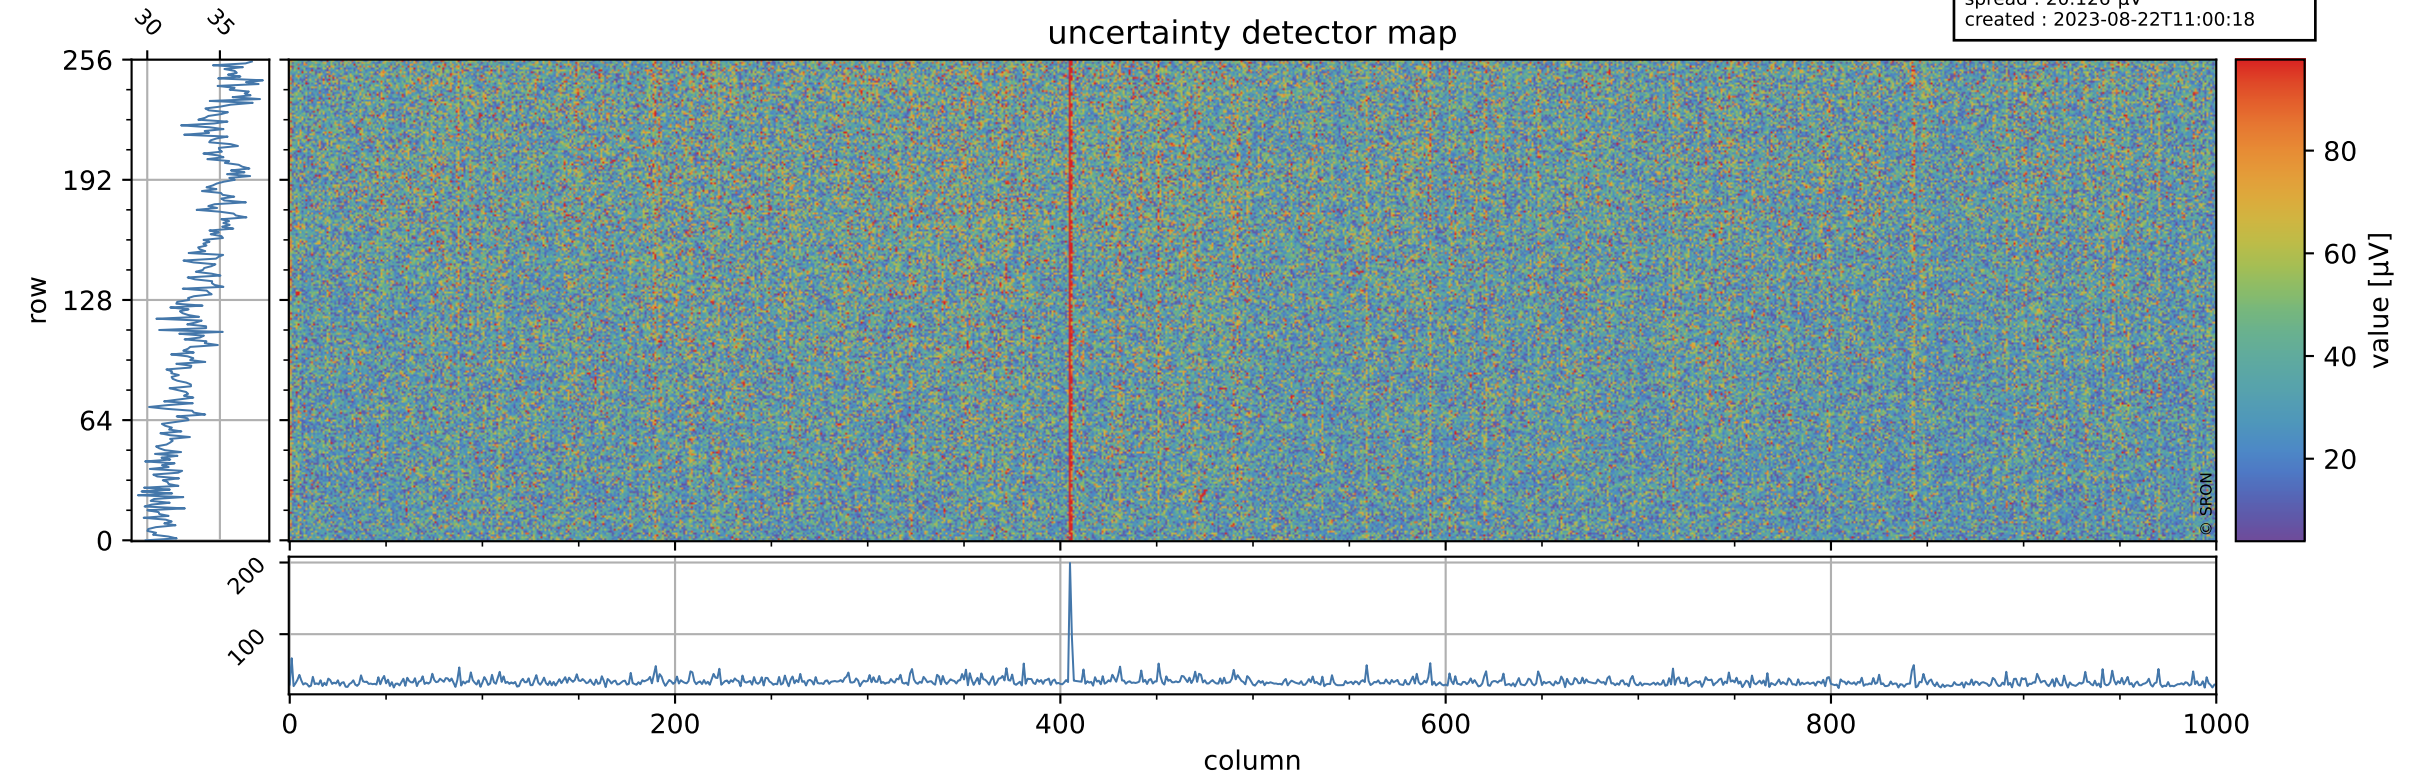

Tropomi SWIR offset (beta nominal)

orbits : 20 in [3772, 3817]
coverage : 2018-07-06 / 2018-07-09
median : 0.52598 V
spread : 0.035935 V
created : 2023-08-22T11:00:18

value detector map

Tropomi SWIR offset (beta nominal)

orbits : 20 in [3772, 3817]
coverage : 2018-07-06 / 2018-07-09
median : 34.139 μV
spread : 20.126 μV
created : 2023-08-22T11:00:18

Tropomi SWIR offset (beta nominal)

orbits : 20 in [3772, 3817]
coverage : 2018-07-06 / 2018-07-09
median : -0.040283 mV
spread : 0.31764 mV
created : 2023-08-22T11:00:18

value compared with SWIR offset CKD

Tropomi SWIR offset (beta nominal) ground-tracks of Sentinel-5P

orbits : 20 in [3772, 3817]
coverage : 2018-07-06 / 2018-07-09
created : 2023-08-22T11:00:19

Tropomi SWIR offset (beta nominal)

orbits : [1867, 3817]
coverage : 2018-02-20 / 2018-07-09
created : 2023-08-22T11:00:19

trend of detector median & temperatures