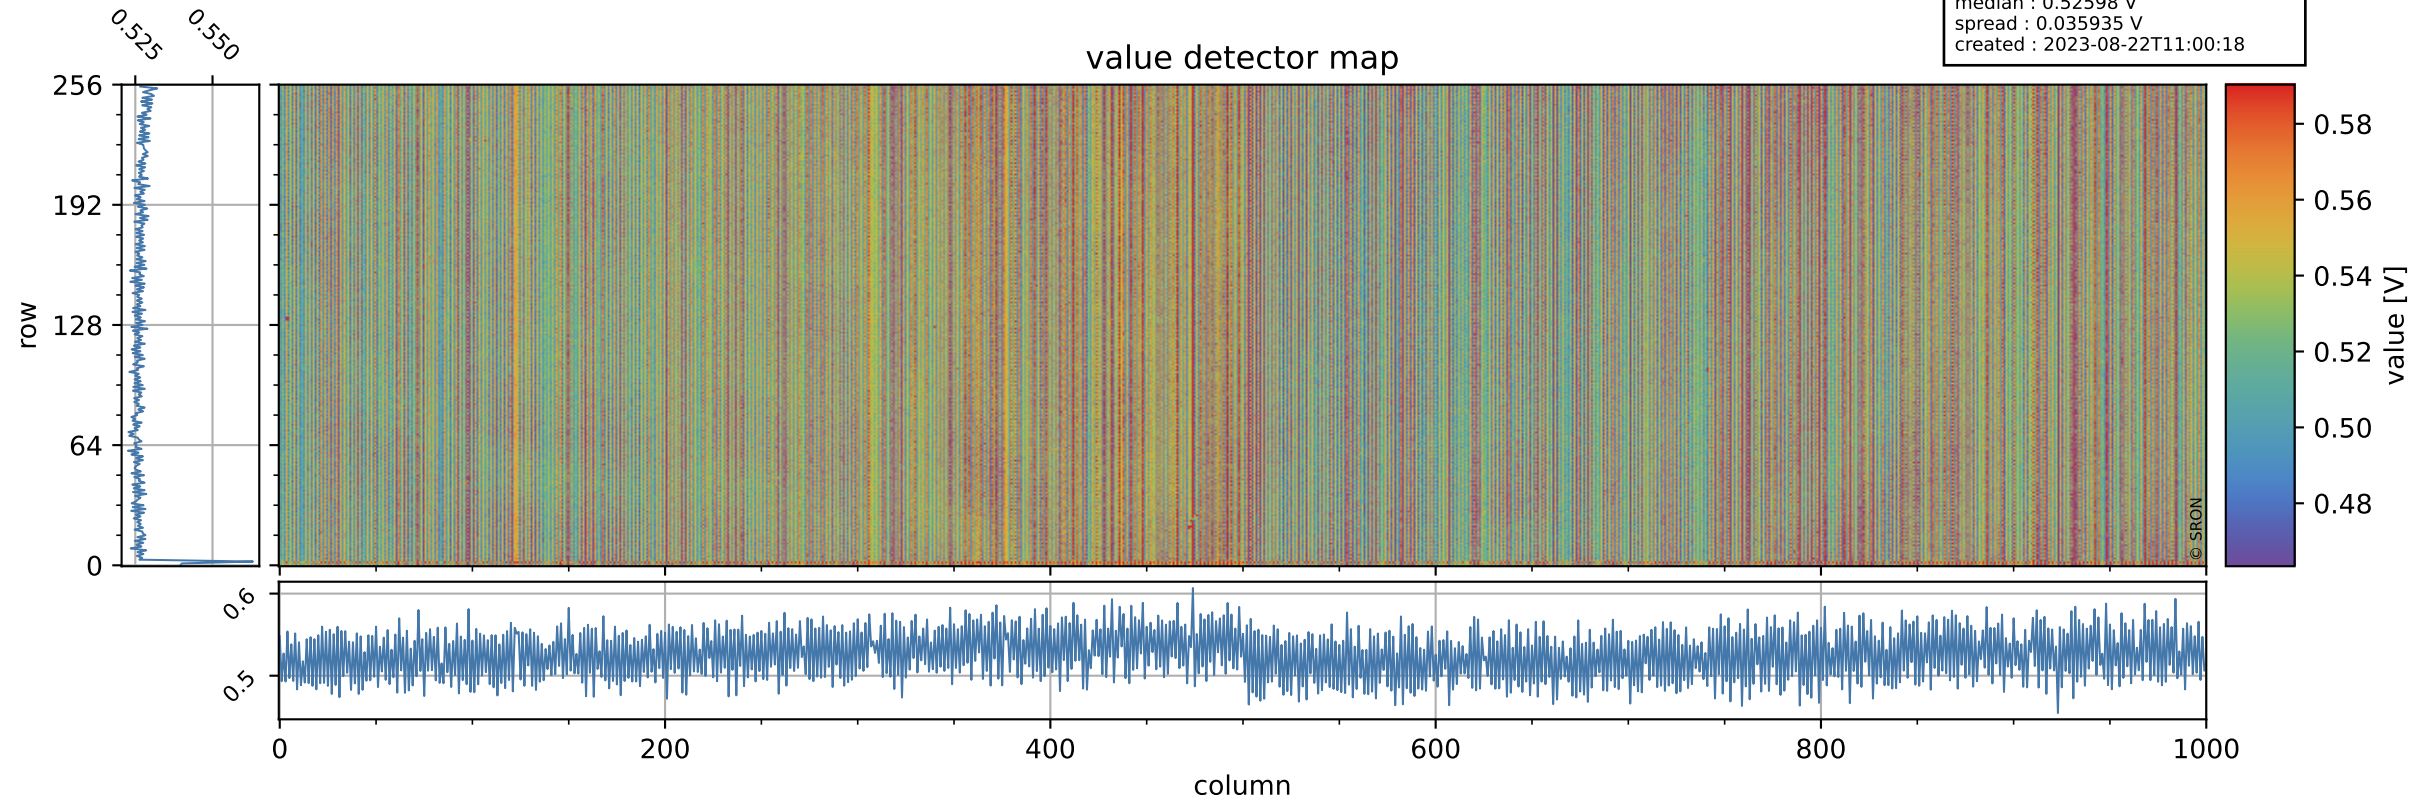

Tropomi SWIR offset (beta nominal)

orbits : 20 in [3772, 3817]
coverage : 2018-07-06 / 2018-07-09
median : 0.52598 V
spread : 0.035935 V
created : 2023-08-22T11:00:18

value detector map

Tropomi SWIR offset (beta nominal)

orbits : 20 in [3772, 3817]
coverage : 2018-07-06 / 2018-07-09
median : 34.139 μV
spread : 20.126 μV
created : 2023-08-22T11:00:18

Tropomi SWIR offset (beta nominal)

orbits : 20 in [3772, 3817]
coverage : 2018-07-06 / 2018-07-09
median : -0.040283 mV
spread : 0.31764 mV
created : 2023-08-22T11:00:18

value compared with SWIR offset CKD

Tropomi SWIR offset (beta nominal) ground-tracks of Sentinel-5P

orbits : 20 in [3772, 3817]
coverage : 2018-07-06 / 2018-07-09
created : 2023-08-22T11:00:19

Tropomi SWIR offset (beta nominal)

orbits : [1867, 3817]
coverage : 2018-02-20 / 2018-07-09
created : 2023-08-22T11:00:19

trend of detector median & temperatures