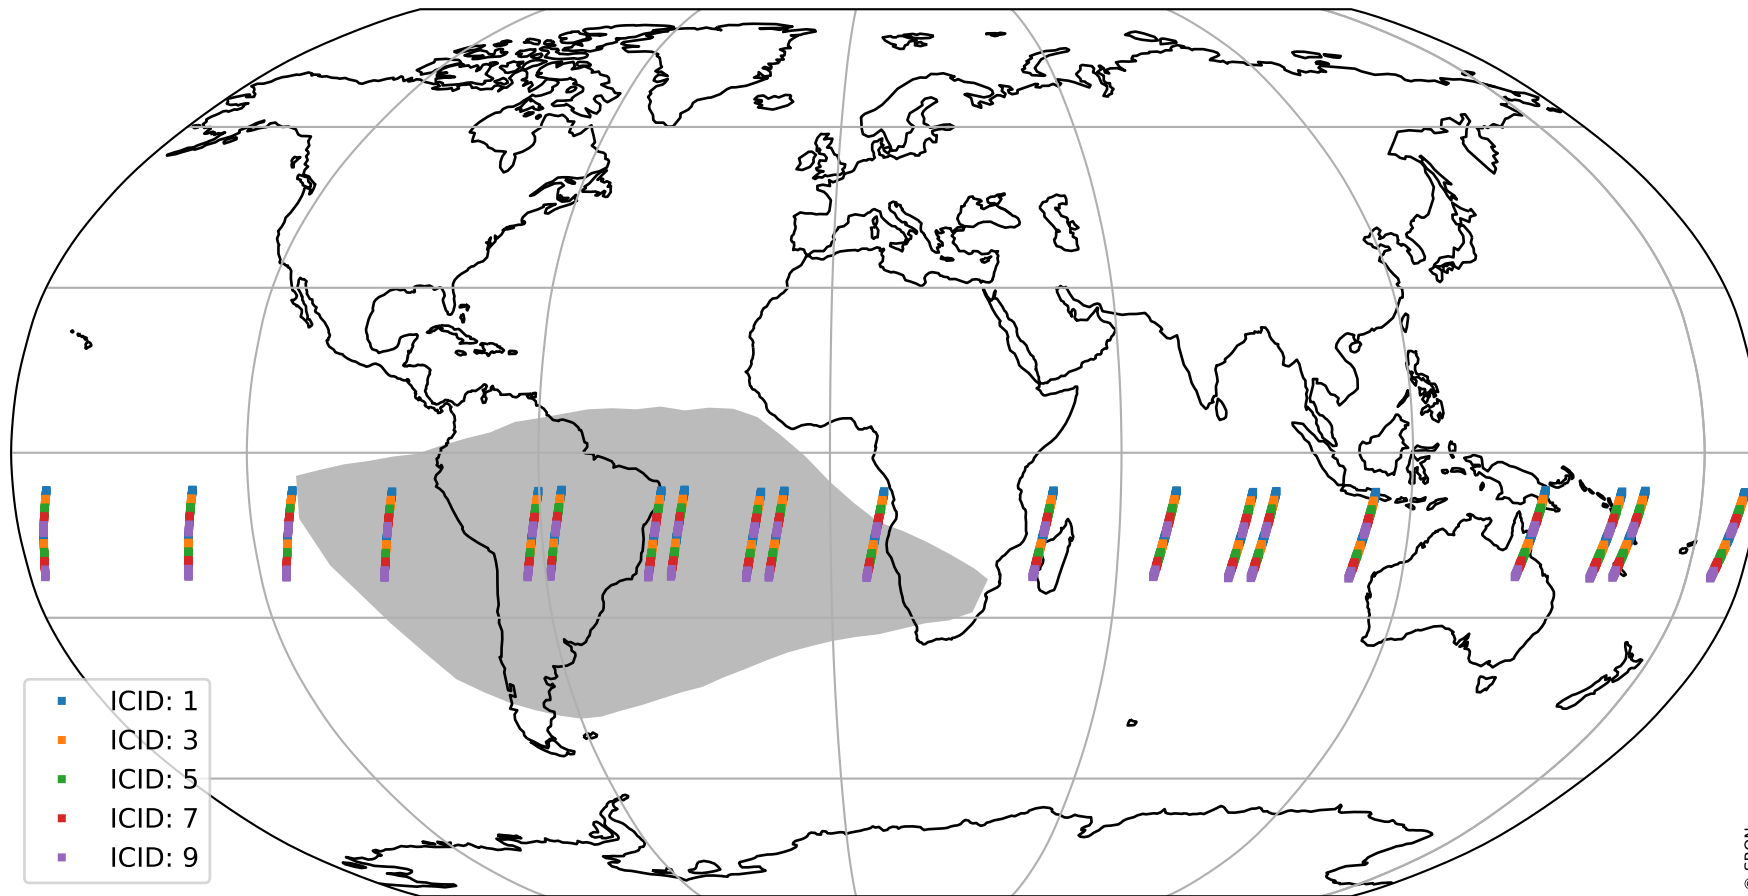

Tropomi SWIR offset (beta nominal)

orbits : 20 in [3772, 3817]
coverage : 2018-07-06 / 2018-07-09
median : 0.52598 V
spread : 0.035935 V
created : 2023-08-22T11:00:18

value detector map

Tropomi SWIR offset (beta nominal)

orbits : 20 in [3772, 3817]
coverage : 2018-07-06 / 2018-07-09
median : 34.139 μV
spread : 20.126 μV
created : 2023-08-22T11:00:18

Tropomi SWIR offset (beta nominal)

orbits : 20 in [3772, 3817]
coverage : 2018-07-06 / 2018-07-09
median : -0.040283 mV
spread : 0.31764 mV
created : 2023-08-22T11:00:18

value compared with SWIR offset CKD

Tropomi SWIR offset (beta nominal) ground-tracks of Sentinel-5P

orbits : 20 in [3772, 3817]
coverage : 2018-07-06 / 2018-07-09
created : 2023-08-22T11:00:19

Tropomi SWIR offset (beta nominal)

orbits : [1867, 3817]
coverage : 2018-02-20 / 2018-07-09
created : 2023-08-22T11:00:19

trend of detector median & temperatures