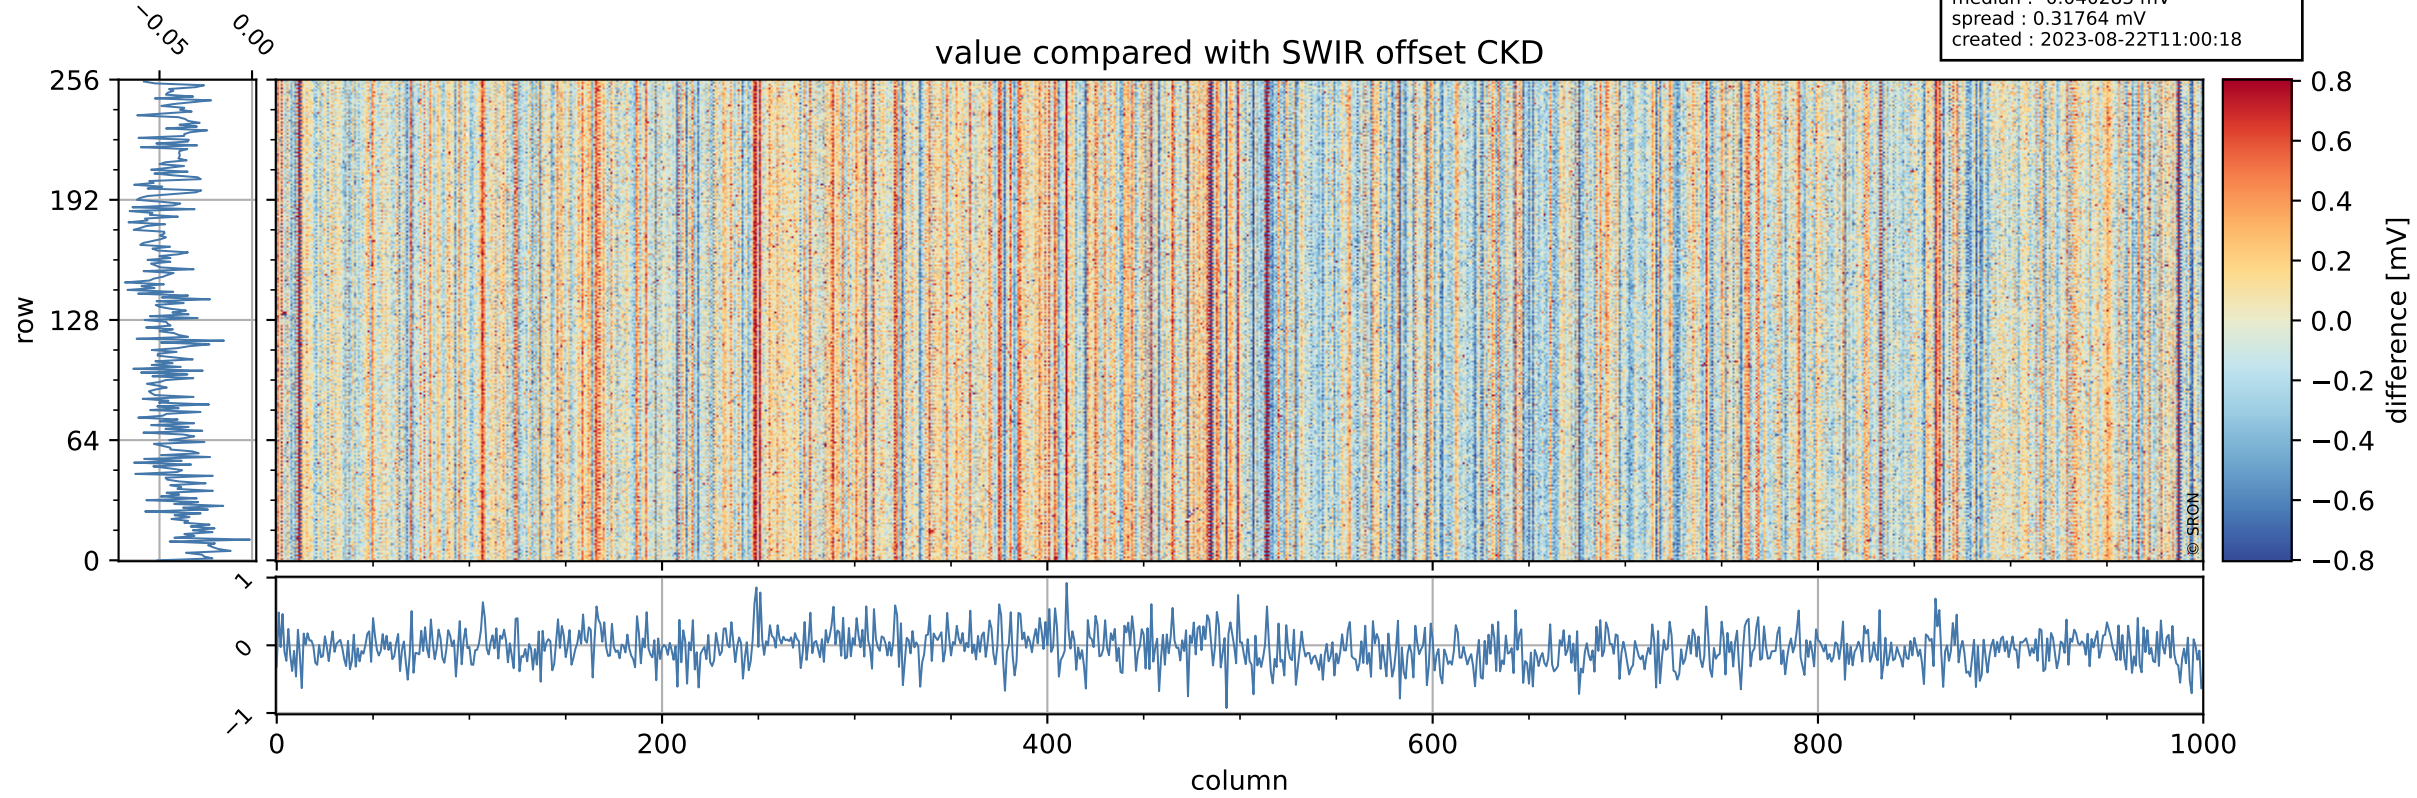

Tropomi SWIR offset (beta nominal)

orbits : 20 in [3772, 3817]
coverage : 2018-07-06 / 2018-07-09
median : 0.52598 V
spread : 0.035935 V
created : 2023-08-22T11:00:18

value detector map

Tropomi SWIR offset (beta nominal)

orbits : 20 in [3772, 3817]
coverage : 2018-07-06 / 2018-07-09
median : 34.139 μV
spread : 20.126 μV
created : 2023-08-22T11:00:18

Tropomi SWIR offset (beta nominal)

orbits : 20 in [3772, 3817]
coverage : 2018-07-06 / 2018-07-09
median : -0.040283 mV
spread : 0.31764 mV
created : 2023-08-22T11:00:18

value compared with SWIR offset CKD

Tropomi SWIR offset (beta nominal) ground-tracks of Sentinel-5P

orbits : 20 in [3772, 3817]
coverage : 2018-07-06 / 2018-07-09
created : 2023-08-22T11:00:19

Tropomi SWIR offset (beta nominal)

orbits : [1867, 3817]
coverage : 2018-02-20 / 2018-07-09
created : 2023-08-22T11:00:19

trend of detector median & temperatures